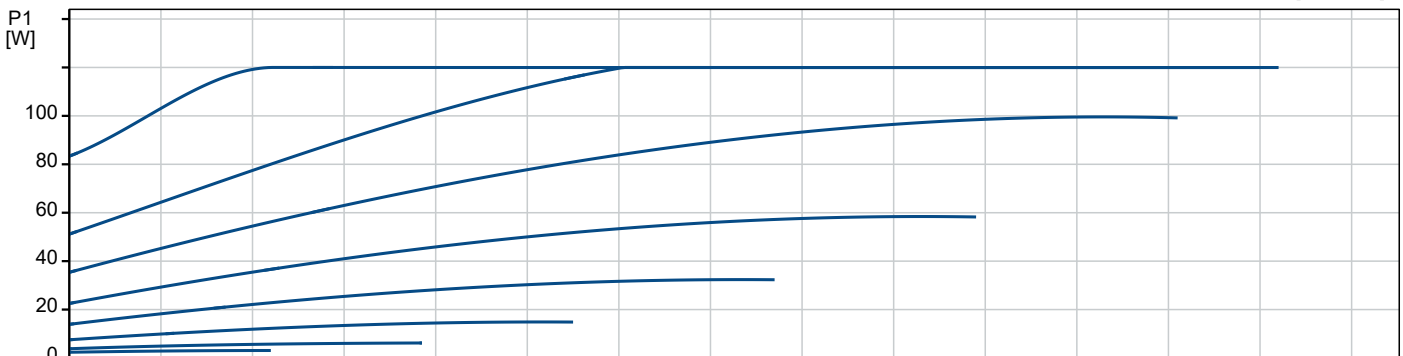

ALPHA1 26-99 F

ALPHA1 26-99 is a high-efficiency ECM variable speed circulator designed for various heating and cooling applications. The pump features a 0-10 V analog input for speed control and an alarm output signal.

Materials:
Pump housing: Cast iron
Pump housing: EN 1561 EN-GJL-150
Impeller: Composite

Description	Value
General information:	
Product name:	ALPHA1 26-99 F
Product No:	99490914
EAN number:	5713829959064
Technical:	
Head max:	32.48 ft
TF class:	110
Approvals on nameplate:	UL
Materials:	
Pump housing:	Cast iron
Pump housing:	EN 1561 EN-GJL-150
Impeller:	Composite
Installation:	
Range of ambient temperature:	32 .. 131 °F
Maximum operating pressure:	145.04 psi
Type of connection:	GF
Pipe connection:	1 1/4
Pressure rating:	PN 10
Port-to-port length:	6 1/2 in
Liquid:	
Pumped liquid:	Water
Liquid temperature range:	14 .. 203 °F
Selected liquid temperature:	140 °F
Density:	61.35 lb/ft³
Electrical data:	
Power input - P1:	3 .. 120 W
Mains frequency:	60 Hz
Rated voltage:	1 x 115 V
Maximum current consumption:	0.05 .. 1.7 A
Enclosure class (IEC 34-5):	IP42
Insulation class (IEC 85):	F
Built-in motor protection:	NONE
Thermal protec:	ELEC
Controls:	
Pos term box:	6H
Others:	
Net weight:	8.08 lb
Gross weight:	8.86 lb
Shipping volume:	0.28 ft³
Sales region:	USA