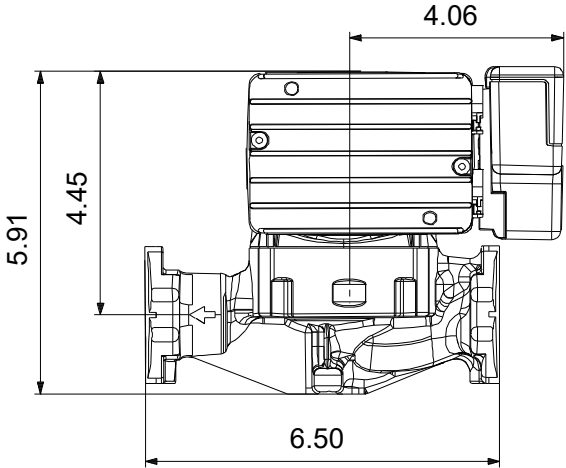

Note! Product picture may differ from actual product

Conditions of Service		Pump Data		Motor Data	
Liquid:	Water	Maximum operating pressure:	145.04 psi	P1 max:	3 .. 120 W
Temperature:	140 °F	Liquid temperature range:	14 .. 203 °F	Rated voltage:	115 V
Specific Gravity:	0.985	Maximum ambient temperature:	131 °F	Mains frequency:	60 Hz
		Approvals:	UL	Enclosure class:	IP42
		Pipe connection:	1 1/4	Insulation class:	F
		Product number:	99490914	Motor protection:	NONE
				Thermal protection:	ELEC

Materials:
Pump housing: Cast iron
Pump housing: EN 1561 EN-GJL-150
Impeller: Composite

Description	Value
General information:	
Product name:	ALPHA1 26-99 F
Product No:	99490914
EAN number:	5713829959064
Technical:	
Head max:	32.48 ft
TF class:	110
Approvals on nameplate:	UL
Materials:	
Pump housing:	Cast iron
Pump housing:	EN 1561 EN-GJL-150
Impeller:	Composite
Installation:	
Range of ambient temperature:	32 .. 131 °F
Maximum operating pressure:	145.04 psi
Type of connection:	GF
Pipe connection:	1 1/4
Pressure rating:	PN 10
Port-to-port length:	6 1/2 in
Liquid:	
Pumped liquid:	Water
Liquid temperature range:	14 .. 203 °F
Selected liquid temperature:	140 °F
Density:	61.35 lb/ft³
Electrical data:	
Power input - P1:	3 .. 120 W
Mains frequency:	60 Hz
Rated voltage:	1 x 115 V
Maximum current consumption:	0.05 .. 1.7 A
Enclosure class (IEC 34-5):	IP42
Insulation class (IEC 85):	F
Built-in motor protection:	NONE
Thermal protec:	ELEC
Controls:	
Pos term box:	6H
Others:	
Net weight:	8.08 lb
Gross weight:	8.86 lb
Shipping volume:	0.28 ft³
Sales region:	USA