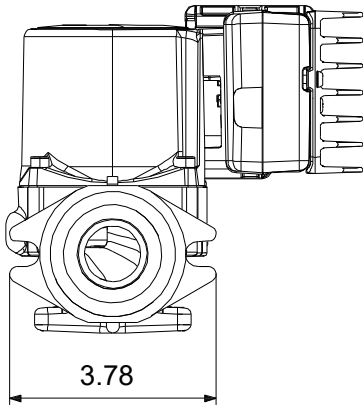

Materials:
Pump housing: Cast iron
Pump housing: EN 1561 EN-GJL-150
Impeller: Composite

Description	Value
General information:	
Product name:	ALPHA1 26-99 F
Product No:	99490914
EAN number:	5713829959064
Technical:	
Head max:	32.48 ft
TF class:	110
Approvals on nameplate:	UL
Materials:	
Pump housing:	Cast iron
Pump housing:	EN 1561 EN-GJL-150
Impeller:	Composite
Installation:	
Range of ambient temperature:	32 .. 131 °F
Maximum operating pressure:	145.04 psi
Type of connection:	GF
Pipe connection:	1 1/4
Pressure rating:	PN 10
Port-to-port length:	6 1/2 in
Liquid:	
Pumped liquid:	Water
Liquid temperature range:	14 .. 203 °F
Selected liquid temperature:	140 °F
Density:	61.35 lb/ft³
Electrical data:	
Power input - P1:	3 .. 120 W
Mains frequency:	60 Hz
Rated voltage:	1 x 115 V
Maximum current consumption:	0.05 .. 1.7 A
Enclosure class (IEC 34-5):	IP42
Insulation class (IEC 85):	F
Built-in motor protection:	NONE
Thermal protec:	ELEC
Controls:	
Pos term box:	6H
Others:	
Net weight:	8.08 lb
Gross weight:	8.86 lb
Shipping volume:	0.28 ft³
Sales region:	USA