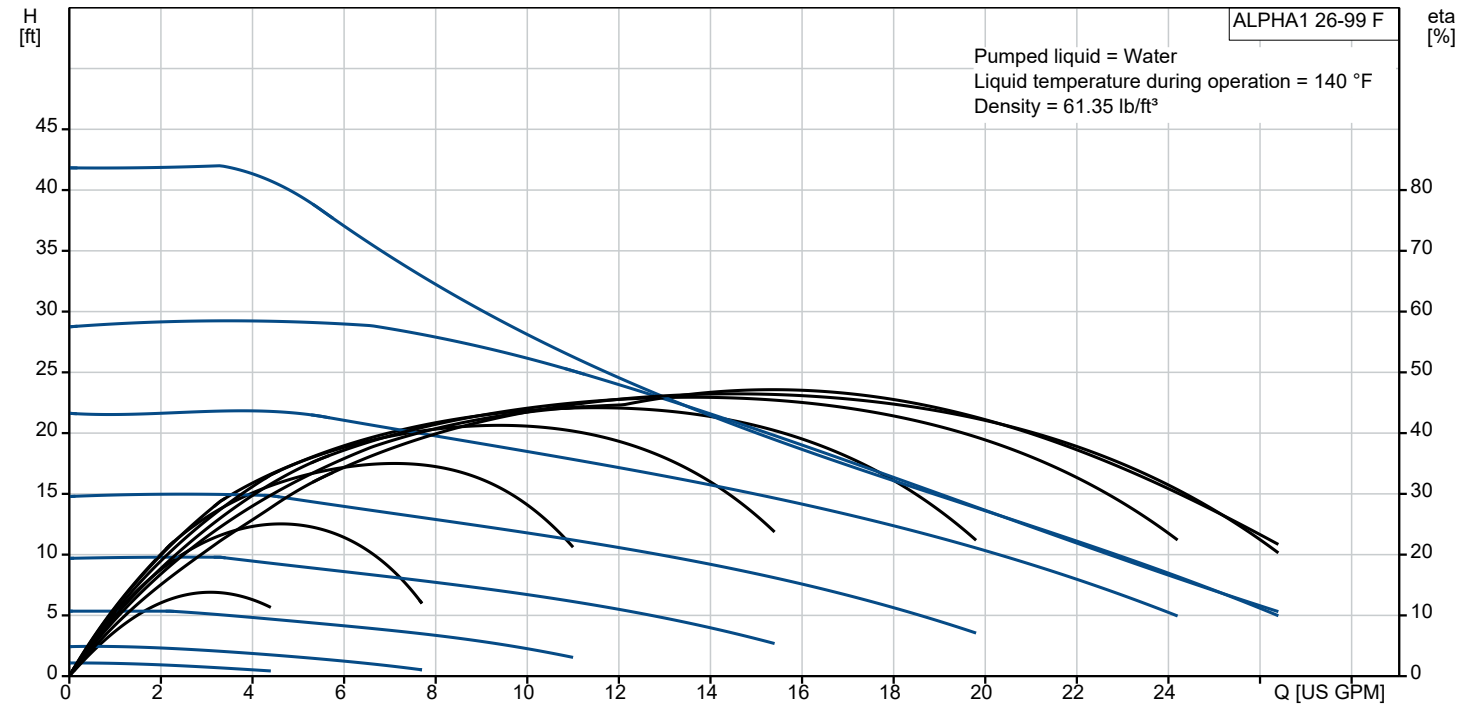

ALPHA1 26-99 F

ALPHA1 26-99 is a high-efficiency ECM variable speed circulator designed for various heating and cooling applications. The pump features a 0-10 V analog input for speed control and an alarm output signal.

Note! Product picture may differ from actual product

Conditions of Service		Pump Data		Motor Data	
Liquid:	Water	Maximum operating pressure:	145.04 psi	P1 max:	3 .. 120 W
Temperature:	140 °F	Liquid temperature range:	14 .. 203 °F	Rated voltage:	115 V
Specific Gravity:	0.985	Maximum ambient temperature:	131 °F	Mains frequency:	60 Hz
		Approvals:	UL	Enclosure class:	IP42
		Pipe connection:	1 1/4	Insulation class:	F
		Product number:	99490914	Motor protection:	NONE
				Thermal protection:	ELEC

Materials:
Pump housing: Cast iron
Pump housing: EN 1561 EN-GJL-150
Impeller: Composite

Description	Value
General information:	
Product name:	ALPHA1 26-99 F
Product No:	99490914
EAN number:	5713829959064
Technical:	
Head max:	32.48 ft
TF class:	110
Approvals on nameplate:	UL
Materials:	
Pump housing:	Cast iron
Pump housing:	EN 1561 EN-GJL-150
Impeller:	Composite
Installation:	
Range of ambient temperature:	32 .. 131 °F
Maximum operating pressure:	145.04 psi
Type of connection:	GF
Pipe connection:	1 1/4
Pressure rating:	PN 10
Port-to-port length:	6 1/2 in
Liquid:	
Pumped liquid:	Water
Liquid temperature range:	14 .. 203 °F
Selected liquid temperature:	140 °F
Density:	61.35 lb/ft³
Electrical data:	
Power input - P1:	3 .. 120 W
Mains frequency:	60 Hz
Rated voltage:	1 x 115 V
Maximum current consumption:	0.05 .. 1.7 A
Enclosure class (IEC 34-5):	IP42
Insulation class (IEC 85):	F
Built-in motor protection:	NONE
Thermal protec:	ELEC
Controls:	
Pos term box:	6H
Others:	
Net weight:	8.08 lb
Gross weight:	8.86 lb
Shipping volume:	0.28 ft³
Sales region:	USA