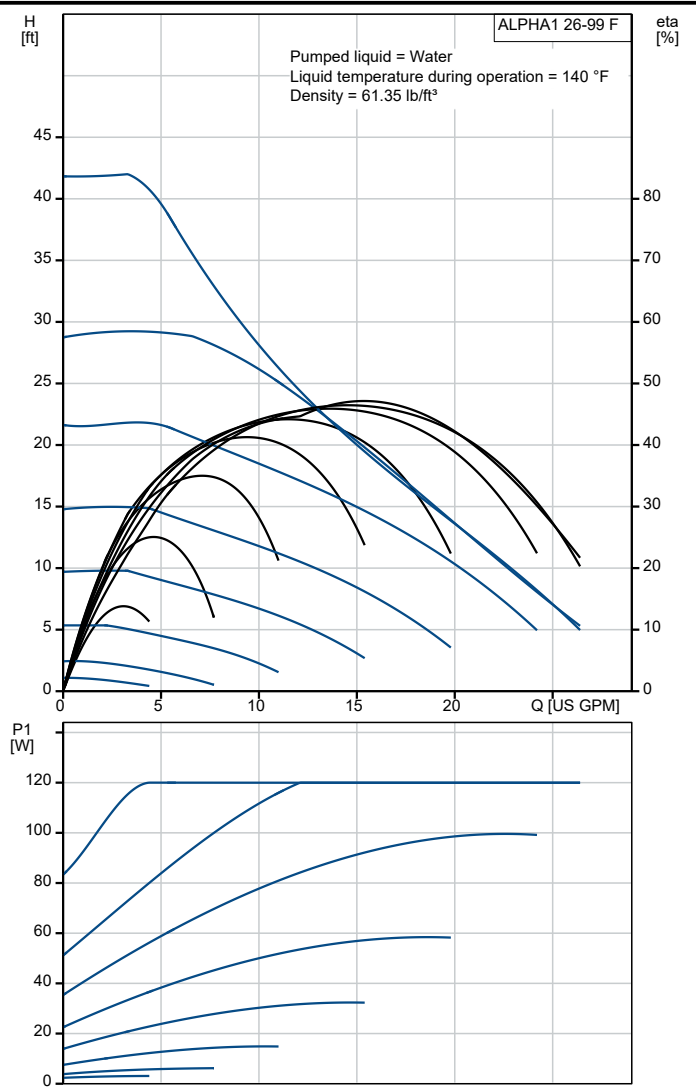

Note! Product picture may differ from actual product

Conditions of Service		Pump Data		Motor Data	
Liquid:	Water	Maximum operating pressure:	145.04 psi	P1 max:	3 .. 120 W
Temperature:	140 °F	Liquid temperature range:	14 .. 203 °F	Rated voltage:	115 V
Specific Gravity:	0.985	Maximum ambient temperature:	131 °F	Mains frequency:	60 Hz
		Approvals:	UL	Enclosure class:	IP42
		Pipe connection:	1 1/4	Insulation class:	F
		Product number:	99490914	Motor protection:	NONE
				Thermal protection:	ELEC

Materials:
Pump housing: Cast iron
Pump housing: EN 1561 EN-GJL-150
Impeller: Composite

Description	Value
General information:	
Product name:	ALPHA1 26-99 F
Product No:	99490914
EAN number:	5713829959064
Technical:	
Head max:	32.48 ft
TF class:	110
Approvals on nameplate:	UL
Materials:	
Pump housing:	Cast iron
Pump housing:	EN 1561 EN-GJL-150
Impeller:	Composite
Installation:	
Range of ambient temperature:	32 .. 131 °F
Maximum operating pressure:	145.04 psi
Type of connection:	GF
Pipe connection:	1 1/4
Pressure rating:	PN 10
Port-to-port length:	6 1/2 in
Liquid:	
Pumped liquid:	Water
Liquid temperature range:	14 .. 203 °F
Selected liquid temperature:	140 °F
Density:	61.35 lb/ft³
Electrical data:	
Power input - P1:	3 .. 120 W
Mains frequency:	60 Hz
Rated voltage:	1 x 115 V
Maximum current consumption:	0.05 .. 1.7 A
Enclosure class (IEC 34-5):	IP42
Insulation class (IEC 85):	F
Built-in motor protection:	NONE
Thermal protec:	ELEC
Controls:	
Pos term box:	6H
Others:	
Net weight:	8.08 lb
Gross weight:	8.86 lb
Shipping volume:	0.28 ft³
Sales region:	USA