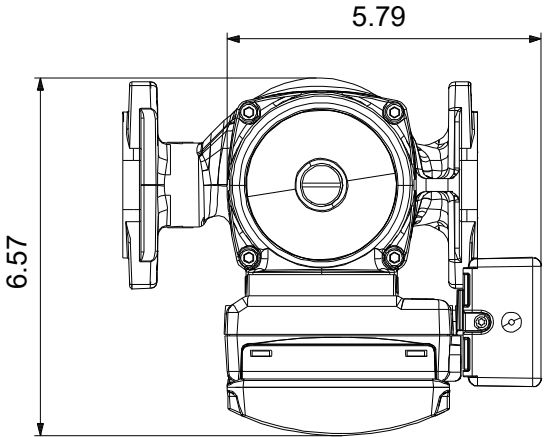

Materials:
Pump housing: Cast iron
Pump housing: EN 1561 EN-GJL-150
Impeller: Composite

Description	Value
General information:	
Product name:	ALPHA1 26-99 F
Product No:	99490914
EAN number:	5713829959064
Technical:	
Head max:	32.48 ft
TF class:	110
Approvals on nameplate:	UL
Materials:	
Pump housing:	Cast iron
Pump housing:	EN 1561 EN-GJL-150
Impeller:	Composite
Installation:	
Range of ambient temperature:	32 .. 131 °F
Maximum operating pressure:	145.04 psi
Type of connection:	GF
Pipe connection:	1 1/4
Pressure rating:	PN 10
Port-to-port length:	6 1/2 in
Liquid:	
Pumped liquid:	Water
Liquid temperature range:	14 .. 203 °F
Selected liquid temperature:	140 °F
Density:	61.35 lb/ft³
Electrical data:	
Power input - P1:	3 .. 120 W
Mains frequency:	60 Hz
Rated voltage:	1 x 115 V
Maximum current consumption:	0.05 .. 1.7 A
Enclosure class (IEC 34-5):	IP42
Insulation class (IEC 85):	F
Built-in motor protection:	NONE
Thermal protec:	ELEC
Controls:	
Pos term box:	6H
Others:	
Net weight:	8.08 lb
Gross weight:	8.86 lb
Shipping volume:	0.28 ft³
Sales region:	USA