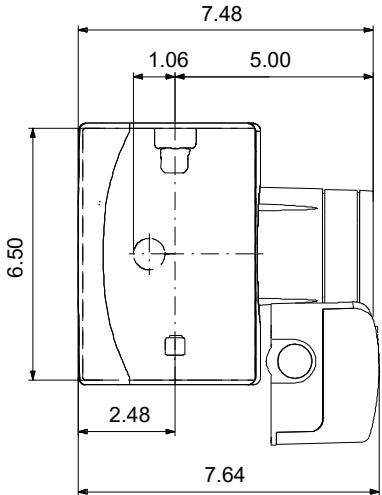

Conditions of Service		Pump Data		Motor Data	
Liquid:	Water	Maximum operating pressure:	145.04 psi	P1 max:	5 .. 45 W
Temperature:	140 °F	Liquid temperature range:	35.6 .. 230 °F	Rated voltage:	115 V
Specific Gravity:	0.985	Maximum ambient temperature:	104 °F	Mains frequency:	60 Hz
		Approvals:	ETL, FCC	Enclosure class:	IP42
		Pipe connection:	1 1/2	Insulation class:	F
		Product number:	99287256	Motor protection:	NONE
				Thermal protection:	ELEC

Materials:
Pump housing: Cast iron
Pump housing: EN 1561 EN-GJL-150
Impeller: Composite

Description	Value
General information:	
Product name:	ALPHA1 15-55F
Product No:	99287256
EAN number:	5713826610364
Technical:	
Head max:	18.05 ft
TF class:	110
Approvals on nameplate:	ETL, FCC
Materials:	
Pump housing:	Cast iron
Pump housing:	EN 1561 EN-GJL-150
Impeller:	Composite
Installation:	
Range of ambient temperature:	32 .. 104 °F
Maximum operating pressure:	145.04 psi
Type of connection:	GF
Pipe connection:	1 1/2
Pressure rating:	PN 10
Port-to-port length:	6 1/2 in
Liquid:	
Pumped liquid:	Water
Liquid temperature range:	35.6 .. 230 °F
Selected liquid temperature:	140 °F
Density:	61.35 lb/ft³
Electrical data:	
Power input - P1:	5 .. 45 W
Mains frequency:	60 Hz
Rated voltage:	1 x 115 V
Maximum current consumption:	0.1 .. 0.65 A
Enclosure class (IEC 34-5):	IP42
Insulation class (IEC 85):	F
Built-in motor protection:	NONE
Thermal protec:	ELEC
Controls:	
Pos term box:	6H
Others:	
Net weight:	6.34 lb
Gross weight:	7.1 lb
Shipping volume:	0.28 ft³
Sales region:	USA