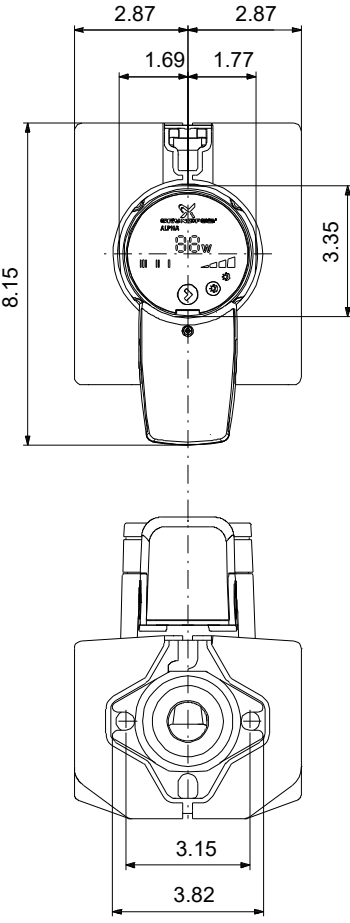

PROJECT: _____	UNIT TAG: _____	QUANTITY: _____
REPRESENTATIVE: _____	TYPE OF SERVICE: _____	DATE: _____
ENGINEER: _____	SUBMITTED BY: _____	DATE: _____
CONTRACTOR: _____	APPROVED BY: _____	DATE: _____
	ORDER NO.: _____	DATE: _____

Conditions of Service		Pump Data		Motor Data	
Liquid:	Water	Maximum operating pressure:	145.04 psi	P1 max:	5 .. 45 W
Temperature:	140 °F	Liquid temperature range:	35.6 .. 230 °F	Rated voltage:	115 V
Specific Gravity:	0.985	Maximum ambient temperature:	104 °F	Mains frequency:	60 Hz
		Approvals:	ETL, FCC	Enclosure class:	IP42
		Pipe connection:	1 1/2	Insulation class:	F
		Product number:	99287256	Motor protection:	NONE
				Thermal protection:	ELEC

Materials:
Pump housing: Cast iron
Pump housing: EN 1561 EN-GJL-150
Impeller: Composite

Description	Value
General information:	
Product name:	ALPHA1 15-55F
Product No:	99287256
EAN number:	5713826610364
Technical:	
Head max:	18.05 ft
TF class:	110
Approvals on nameplate:	ETL, FCC
Materials:	
Pump housing:	Cast iron
Pump housing:	EN 1561 EN-GJL-150
Impeller:	Composite
Installation:	
Range of ambient temperature:	32 .. 104 °F
Maximum operating pressure:	145.04 psi
Type of connection:	GF
Pipe connection:	1 1/2
Pressure rating:	PN 10
Port-to-port length:	6 1/2 in
Liquid:	
Pumped liquid:	Water
Liquid temperature range:	35.6 .. 230 °F
Selected liquid temperature:	140 °F
Density:	61.35 lb/ft³
Electrical data:	
Power input - P1:	5 .. 45 W
Mains frequency:	60 Hz
Rated voltage:	1 x 115 V
Maximum current consumption:	0.1 .. 0.65 A
Enclosure class (IEC 34-5):	IP42
Insulation class (IEC 85):	F
Built-in motor protection:	NONE
Thermal protec:	ELEC
Controls:	
Pos term box:	6H
Others:	
Net weight:	6.34 lb
Gross weight:	7.1 lb
Shipping volume:	0.28 ft³
Sales region:	USA