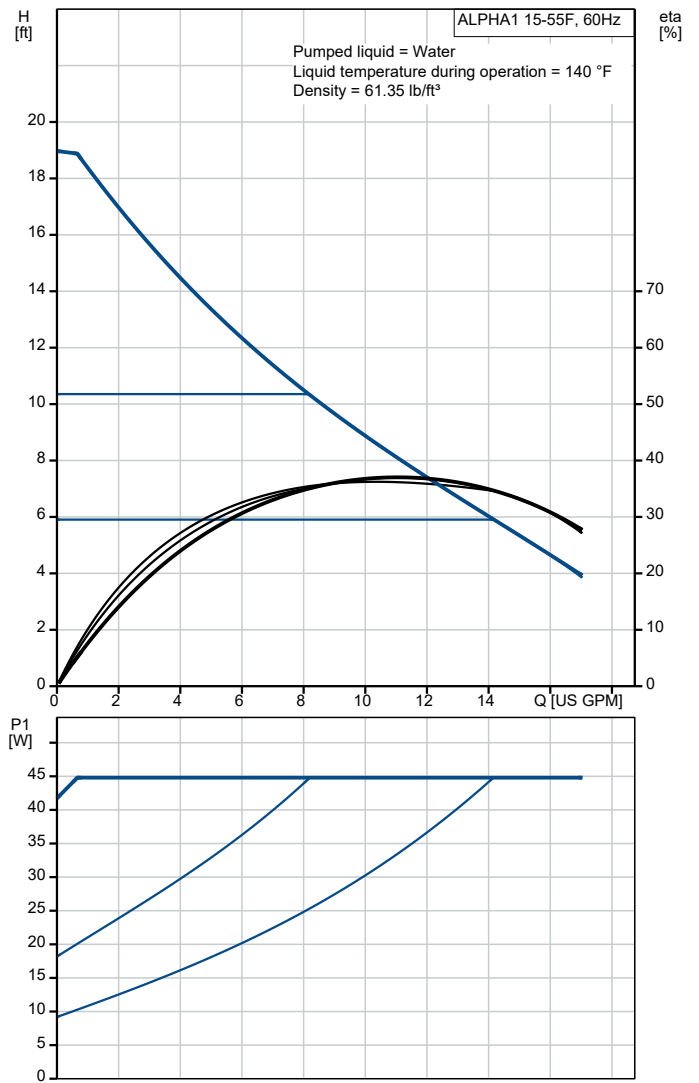

Conditions of Service		Pump Data		Motor Data	
Liquid:	Water	Maximum operating pressure:	145.04 psi	P1 max:	5 .. 45 W
Temperature:	140 °F	Liquid temperature range:	35.6 .. 230 °F	Rated voltage:	115 V
Specific Gravity:	0.985	Maximum ambient temperature:	104 °F	Mains frequency:	60 Hz
		Approvals:	ETL, FCC	Enclosure class:	IP42
		Pipe connection:	1 1/2	Insulation class:	F
		Product number:	99287256	Motor protection:	NONE
				Thermal protection:	ELEC

Materials:
Pump housing: Cast iron
Pump housing: EN 1561 EN-GJL-150
Impeller: Composite

Description	Value
General information:	
Product name:	ALPHA1 15-55F
Product No:	99287256
EAN number:	5713826610364
Technical:	
Head max:	18.05 ft
TF class:	110
Approvals on nameplate:	ETL, FCC
Materials:	
Pump housing:	Cast iron
Pump housing:	EN 1561 EN-GJL-150
Impeller:	Composite
Installation:	
Range of ambient temperature:	32 .. 104 °F
Maximum operating pressure:	145.04 psi
Type of connection:	GF
Pipe connection:	1 1/2
Pressure rating:	PN 10
Port-to-port length:	6 1/2 in
Liquid:	
Pumped liquid:	Water
Liquid temperature range:	35.6 .. 230 °F
Selected liquid temperature:	140 °F
Density:	61.35 lb/ft³
Electrical data:	
Power input - P1:	5 .. 45 W
Mains frequency:	60 Hz
Rated voltage:	1 x 115 V
Maximum current consumption:	0.1 .. 0.65 A
Enclosure class (IEC 34-5):	IP42
Insulation class (IEC 85):	F
Built-in motor protection:	NONE
Thermal protec:	ELEC
Controls:	
Pos term box:	6H
Others:	
Net weight:	6.34 lb
Gross weight:	7.1 lb
Shipping volume:	0.28 ft³
Sales region:	USA