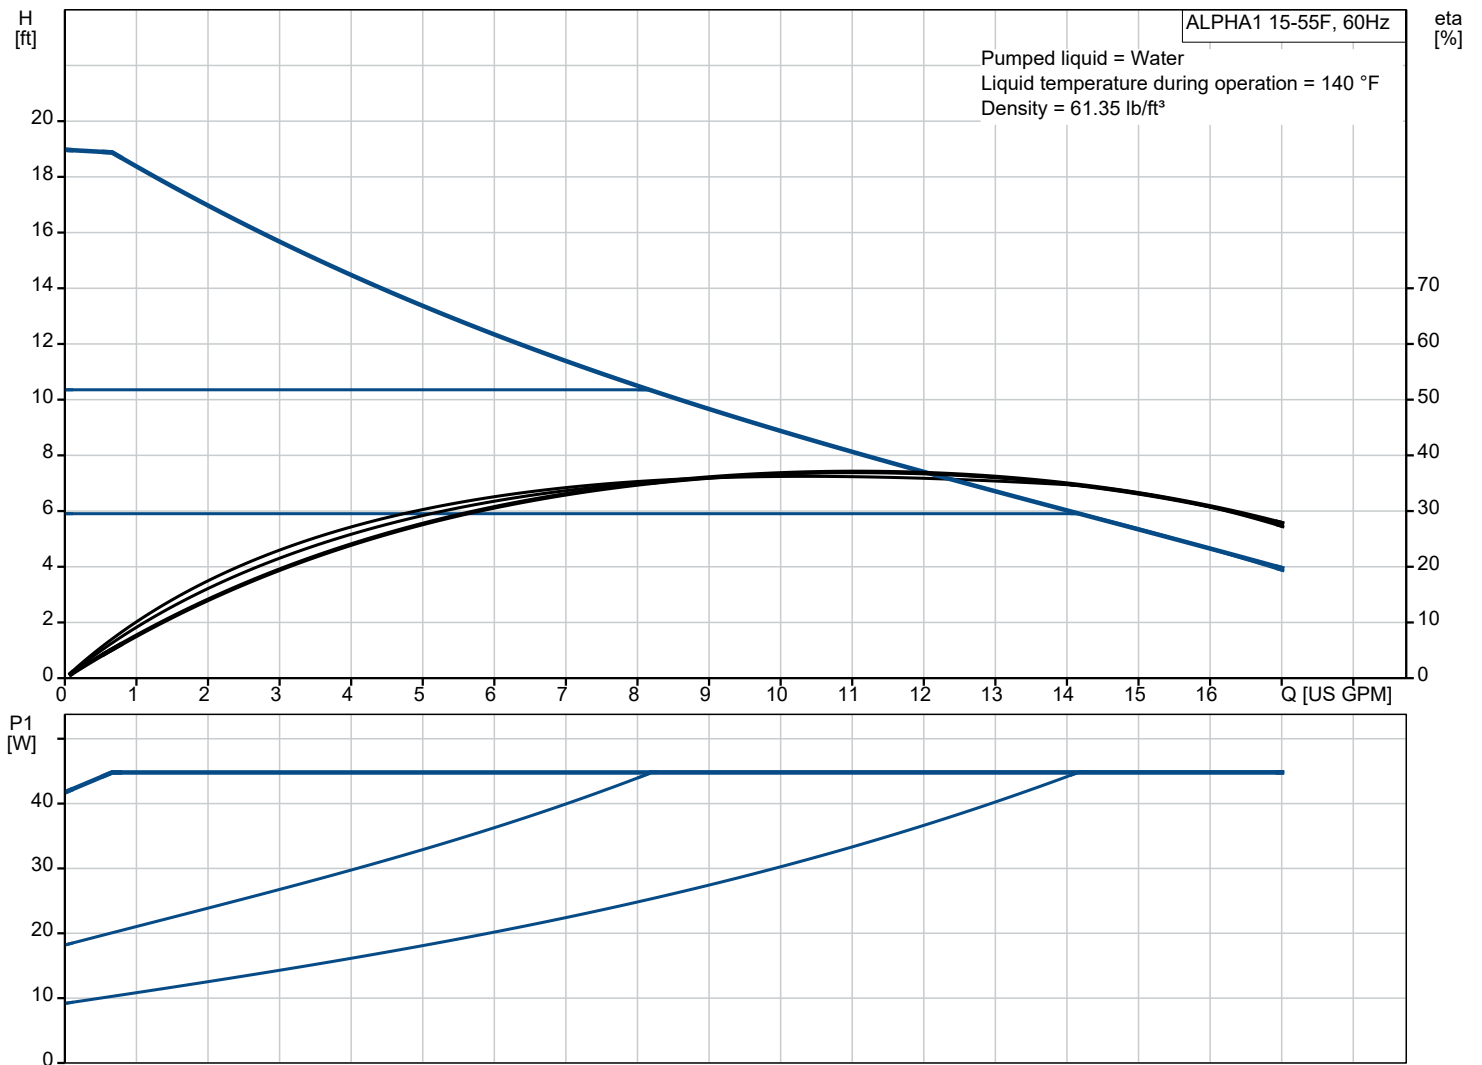

ALPHA1 15-55F

ALPHA1 15-55 is a high-efficiency ECM variable speed circulator designed for a variety of heating applications. The pump features three constant-pressure control modes.

Note! Product picture may differ from actual product

Conditions of Service		Pump Data		Motor Data	
Liquid:	Water	Maximum operating pressure:	145.04 psi	P1 max:	5 .. 45 W
Temperature:	140 °F	Liquid temperature range:	35.6 .. 230 °F	Rated voltage:	115 V
Specific Gravity:	0.985	Maximum ambient temperature:	104 °F	Mains frequency:	60 Hz
		Approvals:	ETL, FCC	Enclosure class:	IP42
		Pipe connection:	1 1/2	Insulation class:	F
		Product number:	99287256	Motor protection:	NONE
				Thermal protection:	ELEC

Materials:
Pump housing: Cast iron
Pump housing: EN 1561 EN-GJL-150
Impeller: Composite

Description	Value
General information:	
Product name:	ALPHA1 15-55F
Product No:	99287256
EAN number:	5713826610364
Technical:	
Head max:	18.05 ft
TF class:	110
Approvals on nameplate:	ETL, FCC
Materials:	
Pump housing:	Cast iron
Pump housing:	EN 1561 EN-GJL-150
Impeller:	Composite
Installation:	
Range of ambient temperature:	32 .. 104 °F
Maximum operating pressure:	145.04 psi
Type of connection:	GF
Pipe connection:	1 1/2
Pressure rating:	PN 10
Port-to-port length:	6 1/2 in
Liquid:	
Pumped liquid:	Water
Liquid temperature range:	35.6 .. 230 °F
Selected liquid temperature:	140 °F
Density:	61.35 lb/ft³
Electrical data:	
Power input - P1:	5 .. 45 W
Mains frequency:	60 Hz
Rated voltage:	1 x 115 V
Maximum current consumption:	0.1 .. 0.65 A
Enclosure class (IEC 34-5):	IP42
Insulation class (IEC 85):	F
Built-in motor protection:	NONE
Thermal protec:	ELEC
Controls:	
Pos term box:	6H
Others:	
Net weight:	6.34 lb
Gross weight:	7.1 lb
Shipping volume:	0.28 ft³
Sales region:	USA