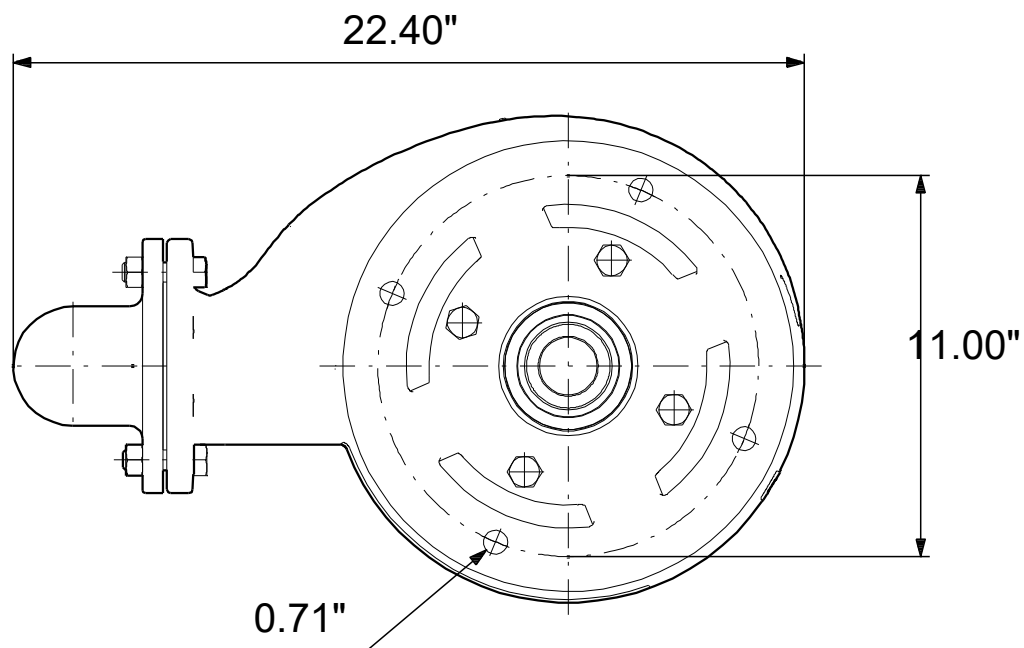

99034819 SLV.30.A40 .18.EX.4.60J.C 60 Hz

Note! All units are in [in] unless others are stated.
Disclaimer: This simplified dimensional drawing does not show all details.

99034819 SLV.30.A40 .18.EX.4.60J.C 60 Hz

Note! All units are in [in] unless others are stated
Disclaimer: This simplified dimensional drawing does not show all details.

99034819 SLV.30.A40 .18.EX.4.60J.C 60 Hz

Note! All units are in [in] unless others are stated.
Disclaimer: This simplified dimensional drawing does not show all details.