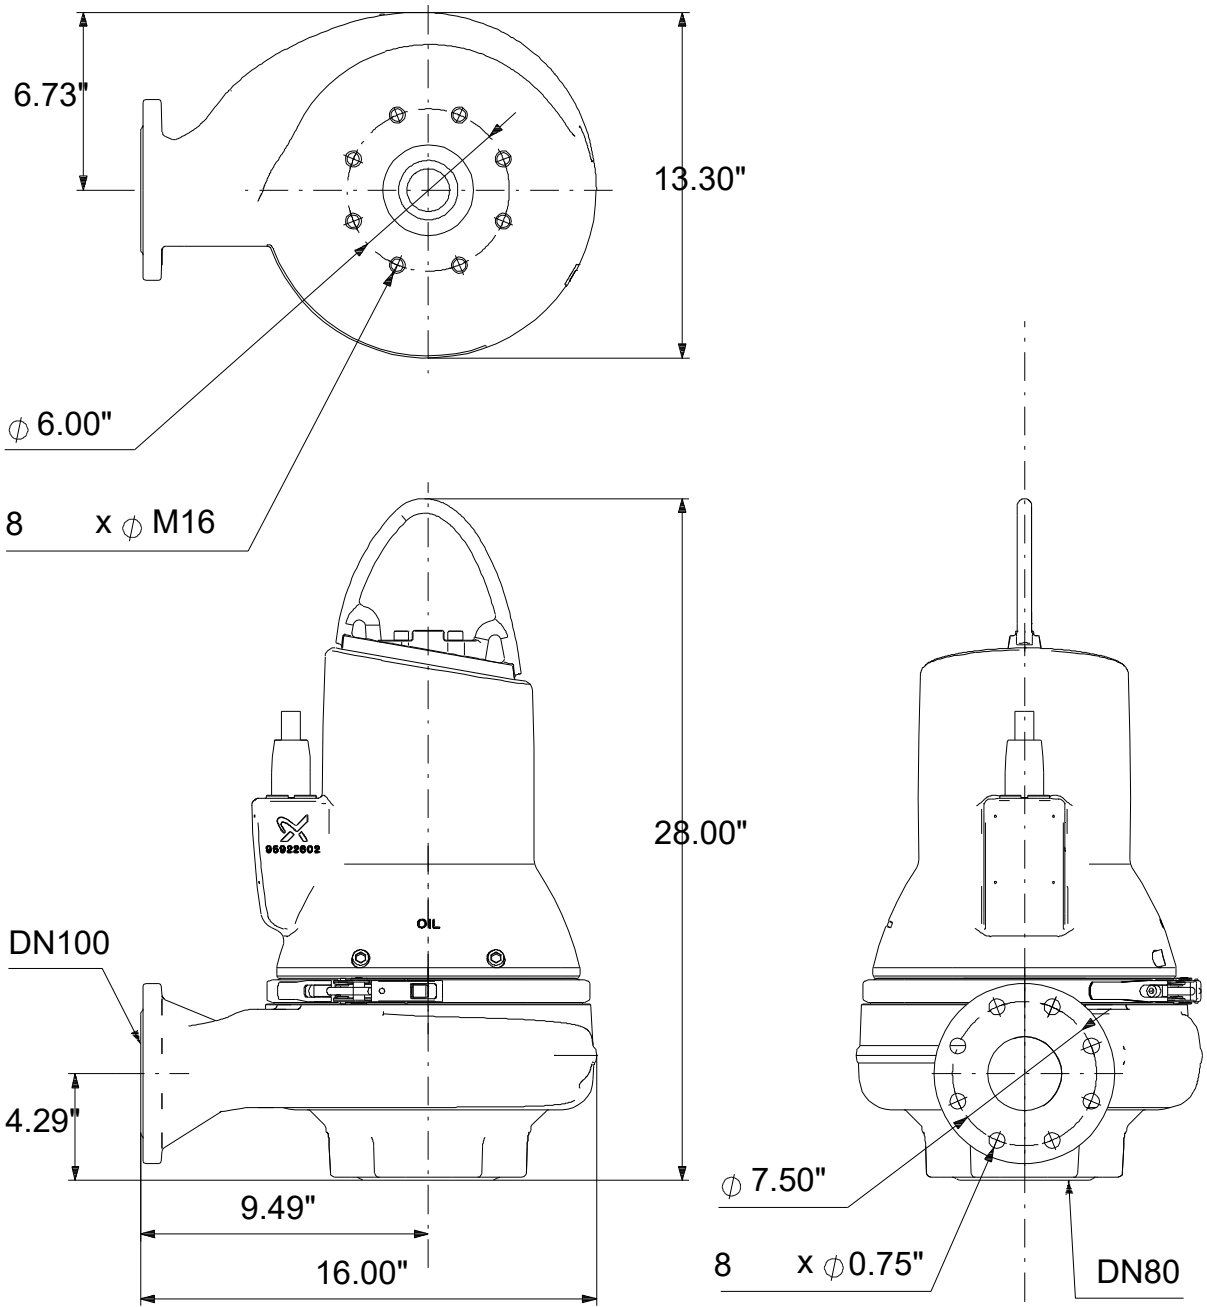

99034819 SLV.30.A40 .18.EX.4.60J.C 60 Hz

Note! All units are in [in] unless others are stated.
Disclaimer: This simplified dimensional drawing does not show all details.

99034819 SLV.30.A40 .18.EX.4.60J.C 60 Hz

Note! All units are in [in] unless others are stated
Disclaimer: This simplified dimensional drawing does not show all details.

99034819 SLV.30.A40 .18.EX.4.60J.C 60 Hz

Note! All units are in [in] unless others are stated.
Disclaimer: This simplified dimensional drawing does not show all details.