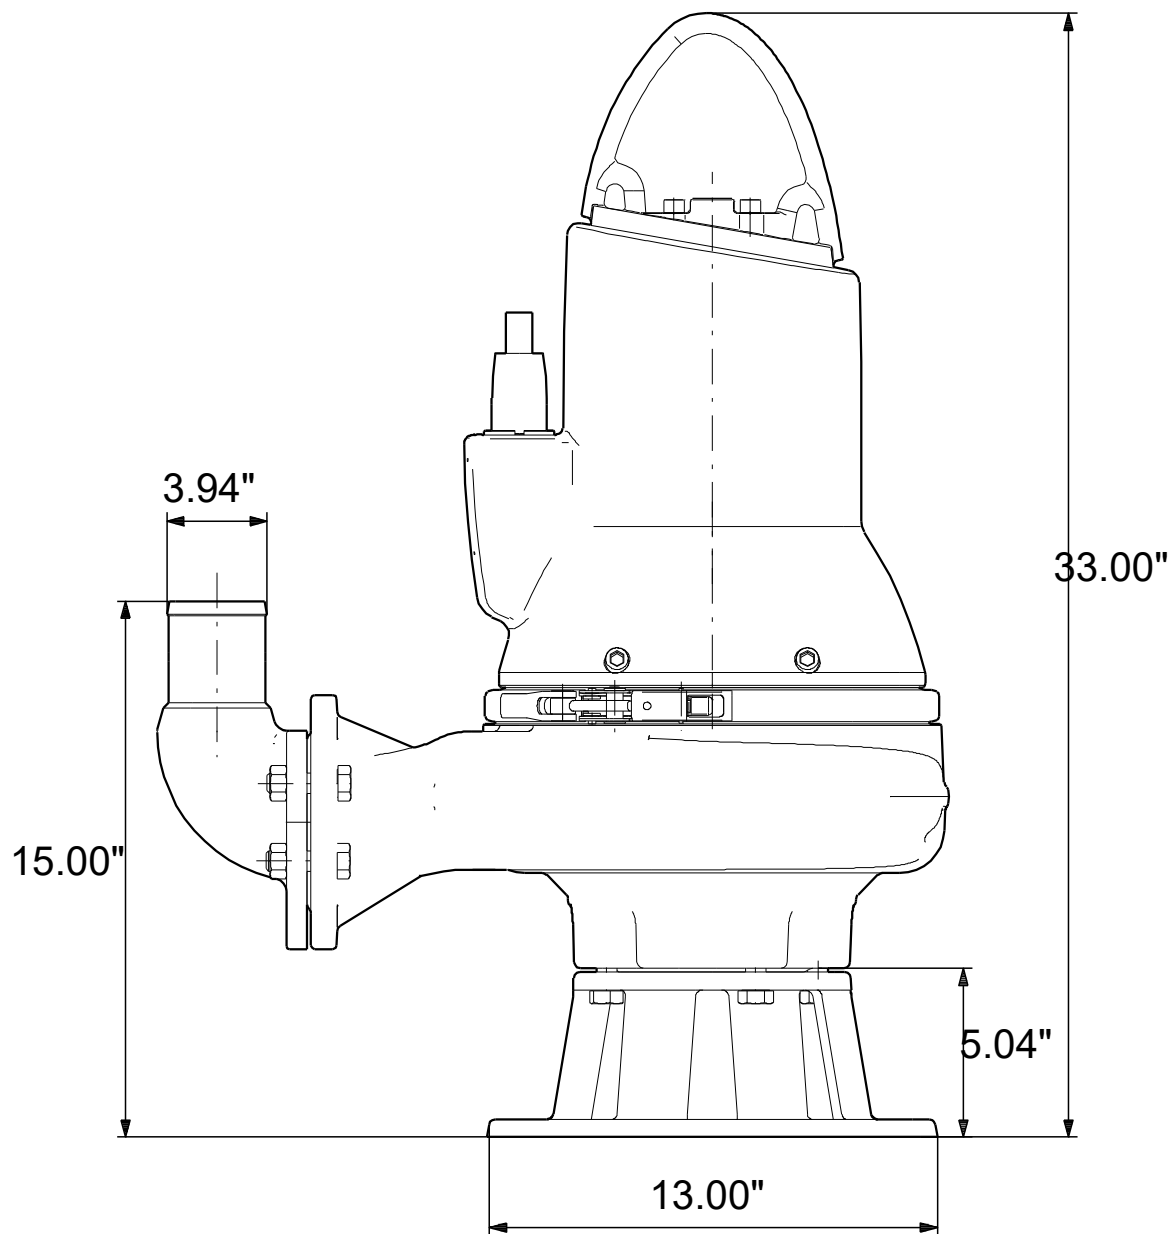

99034819 SLV.30.A40 .18.EX.4.60J.C 60 Hz

Note! All units are in [in] unless others are stated.
Disclaimer: This simplified dimensional drawing does not show all details.

99034819 SLV.30.A40 .18.EX.4.60J.C 60 Hz

Note! All units are in [in] unless others are stated
Disclaimer: This simplified dimensional drawing does not show all details.

99034819 SLV.30.A40 .18.EX.4.60J.C 60 Hz

Note! All units are in [in] unless others are stated.
Disclaimer: This simplified dimensional drawing does not show all details.