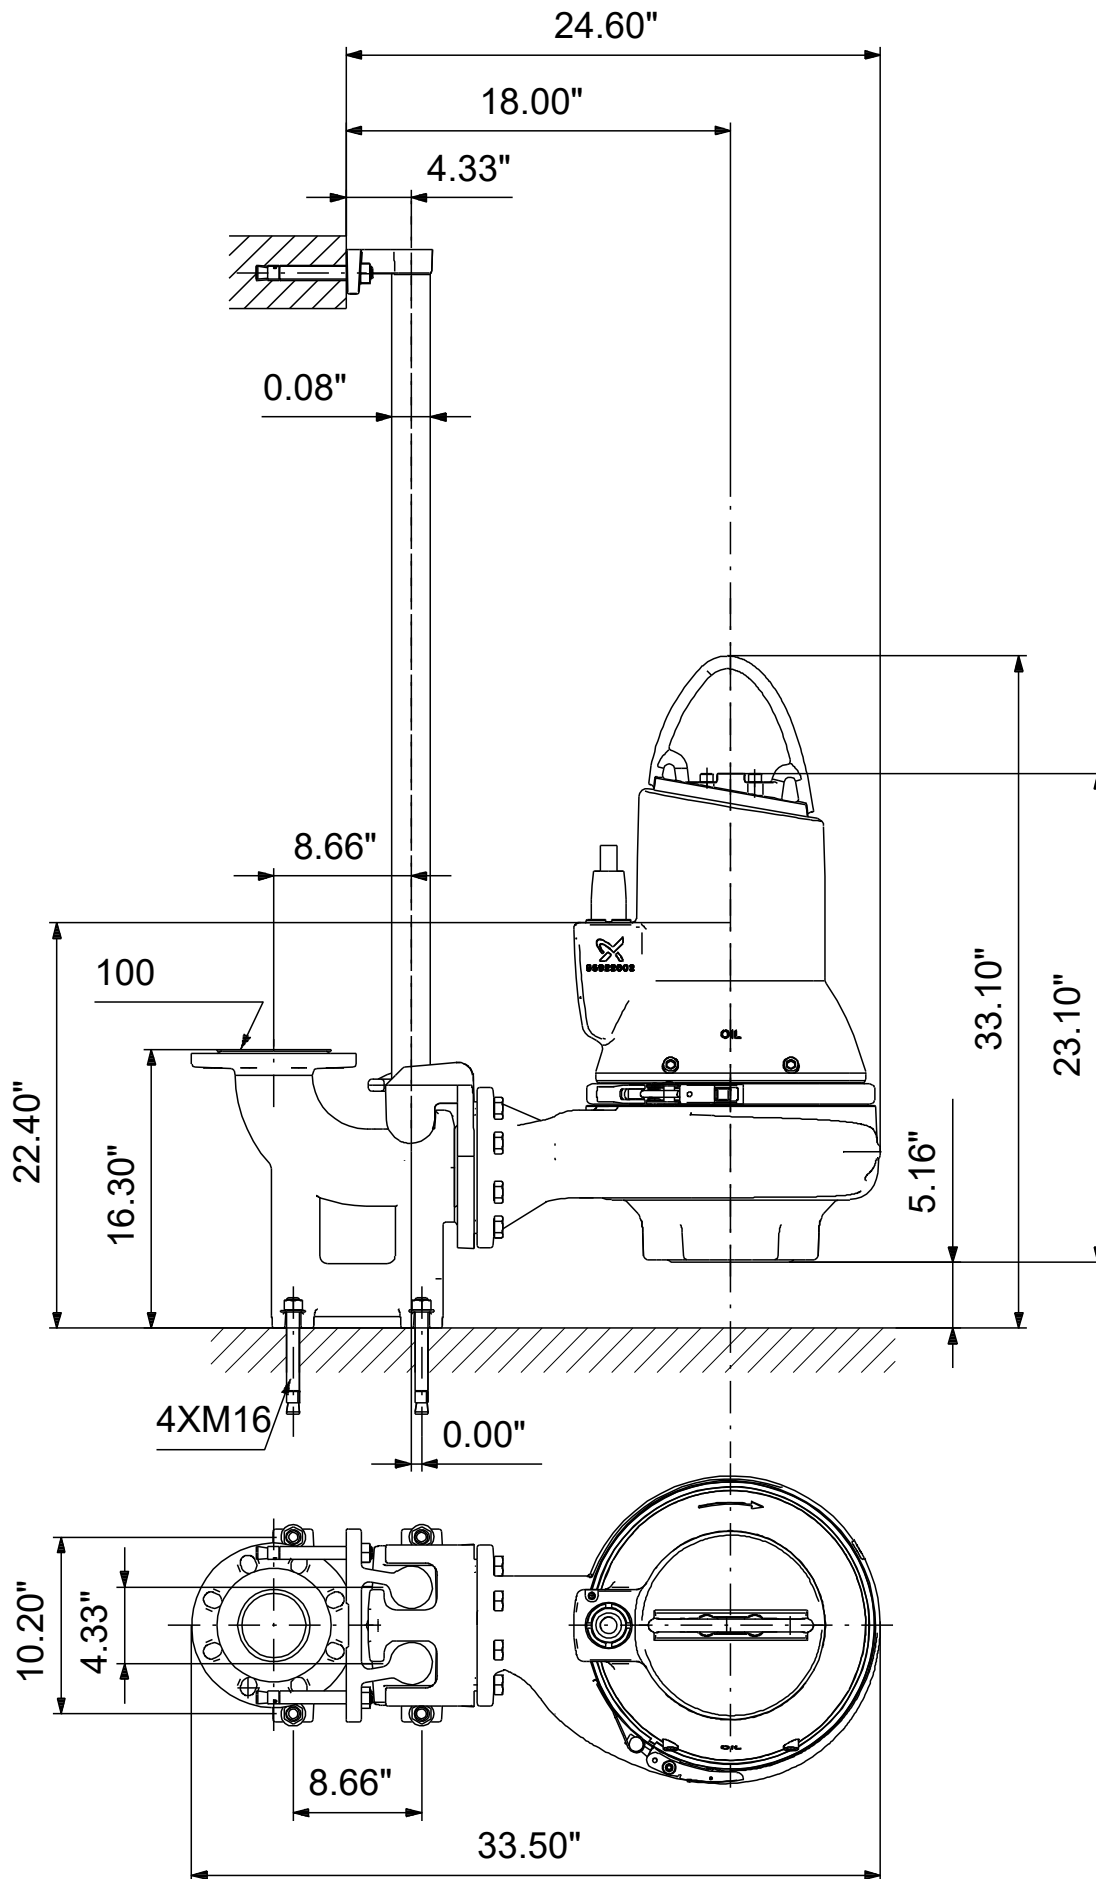

99034819 SLV.30.A40 .18.EX.4.60J.C 60 Hz

Note! All units are in [in] unless others are stated.
Disclaimer: This simplified dimensional drawing does not show all details.

99034819 SLV.30.A40 .18.EX.4.60J.C 60 Hz

Note! All units are in [in] unless others are stated
Disclaimer: This simplified dimensional drawing does not show all details.

99034819 SLV.30.A40 .18.EX.4.60J.C 60 Hz

Note! All units are in [in] unless others are stated.
Disclaimer: This simplified dimensional drawing does not show all details.