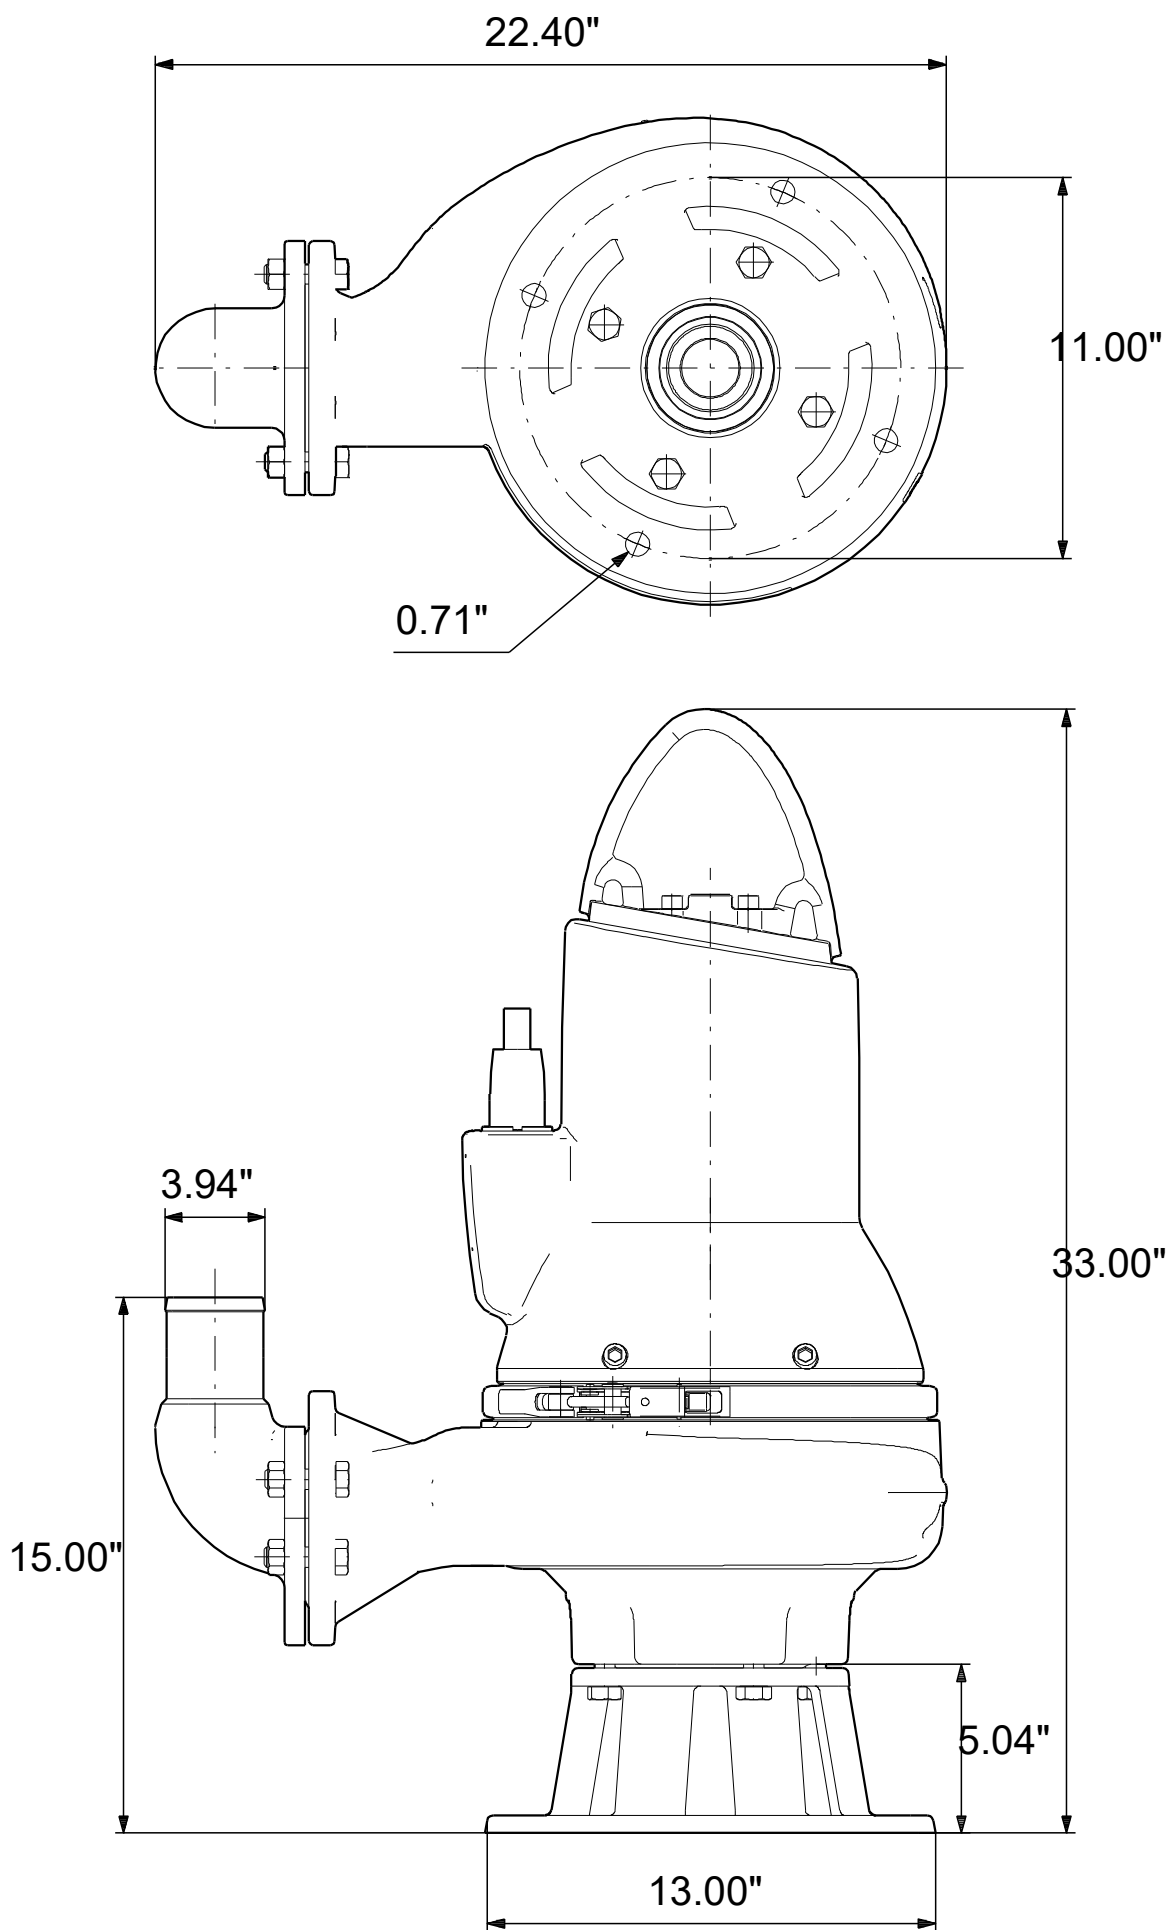

# 99034817 SLV.30.A40 .15.EX.4.60J.C 60 Hz

Note! All units are in [in] unless others are stated.  
Disclaimer: This simplified dimensional drawing does not show all details.

# 99034817 SLV.30.A40 .15.EX.4.60J.C 60 Hz

Note! All units are in [in] unless others are stated  
Disclaimer: This simplified dimensional drawing does not show all details.