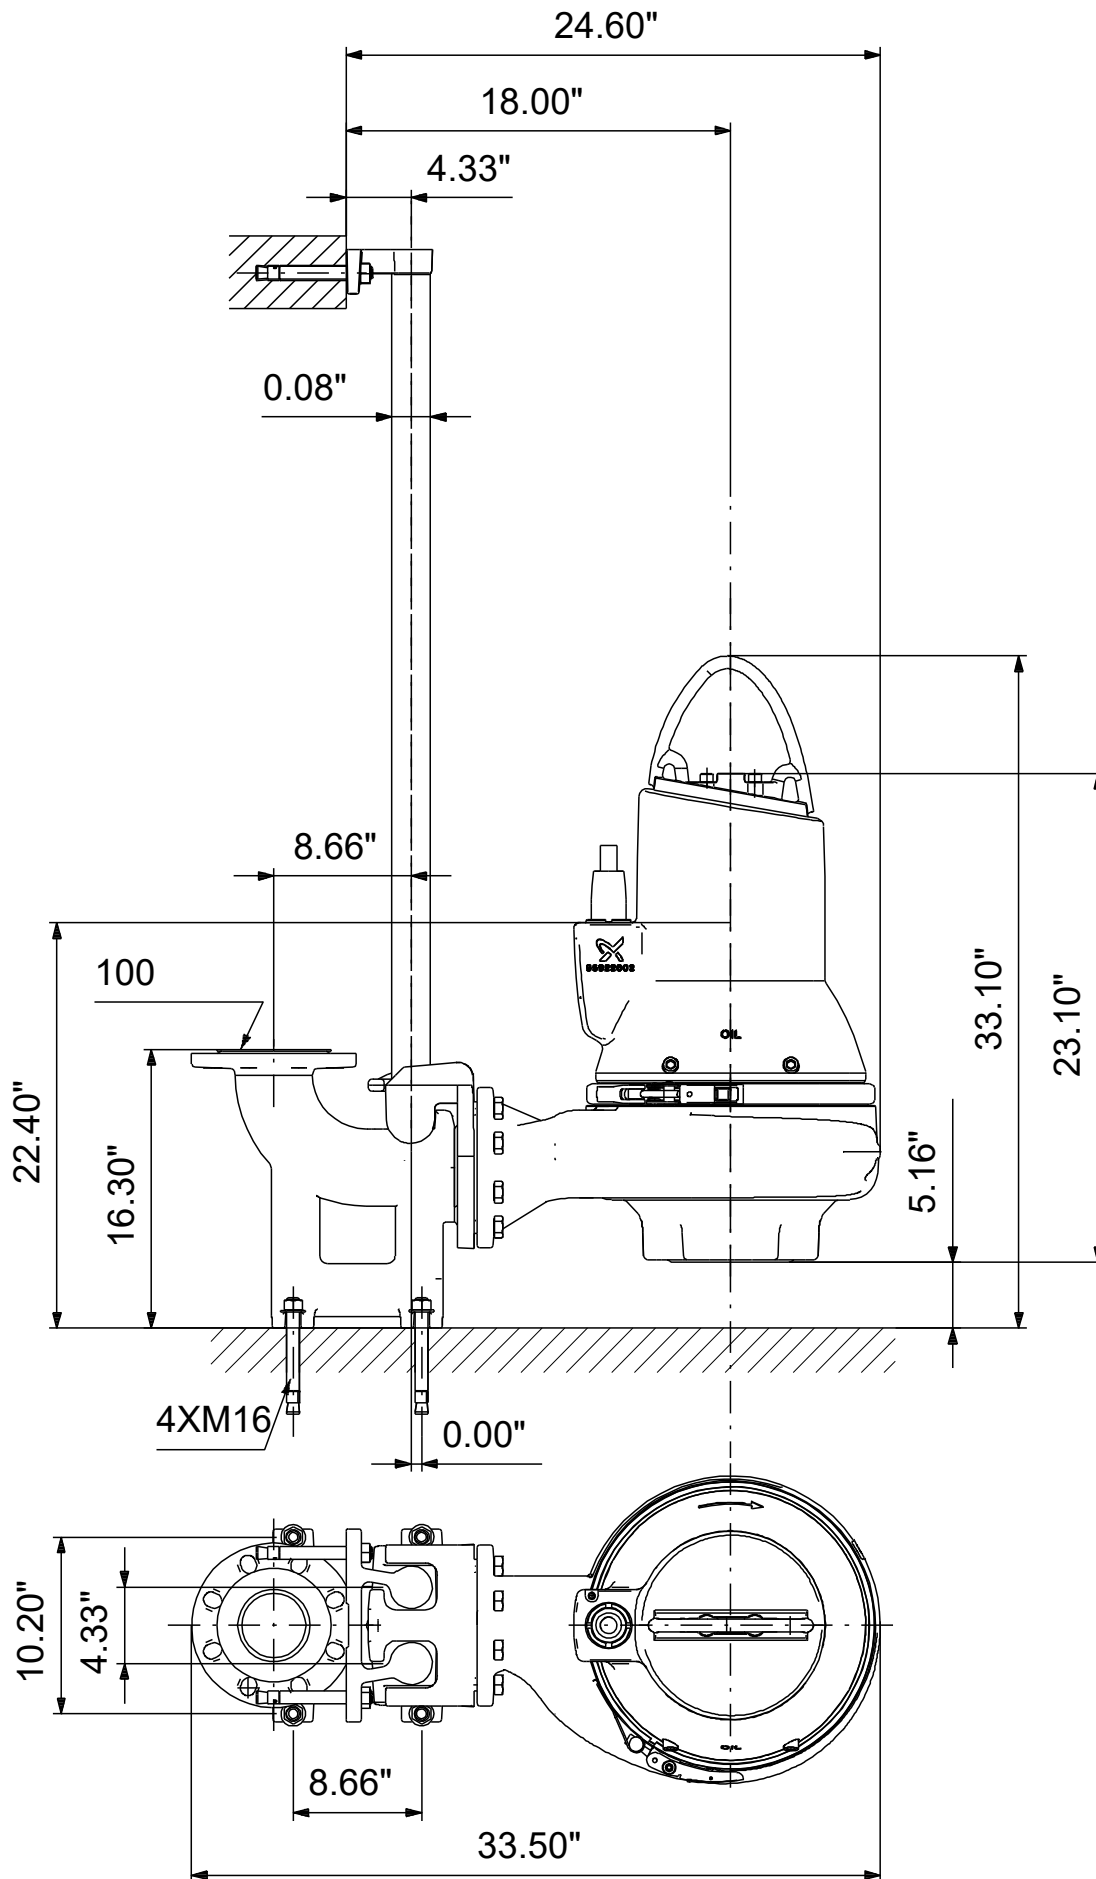

# 99034817 SLV.30.A40 .15.EX.4.60J.C 60 Hz

Note! All units are in [in] unless others are stated.  
Disclaimer: This simplified dimensional drawing does not show all details.

# 99034817 SLV.30.A40 .15.EX.4.60J.C 60 Hz

Note! All units are in [in] unless others are stated  
Disclaimer: This simplified dimensional drawing does not show all details.