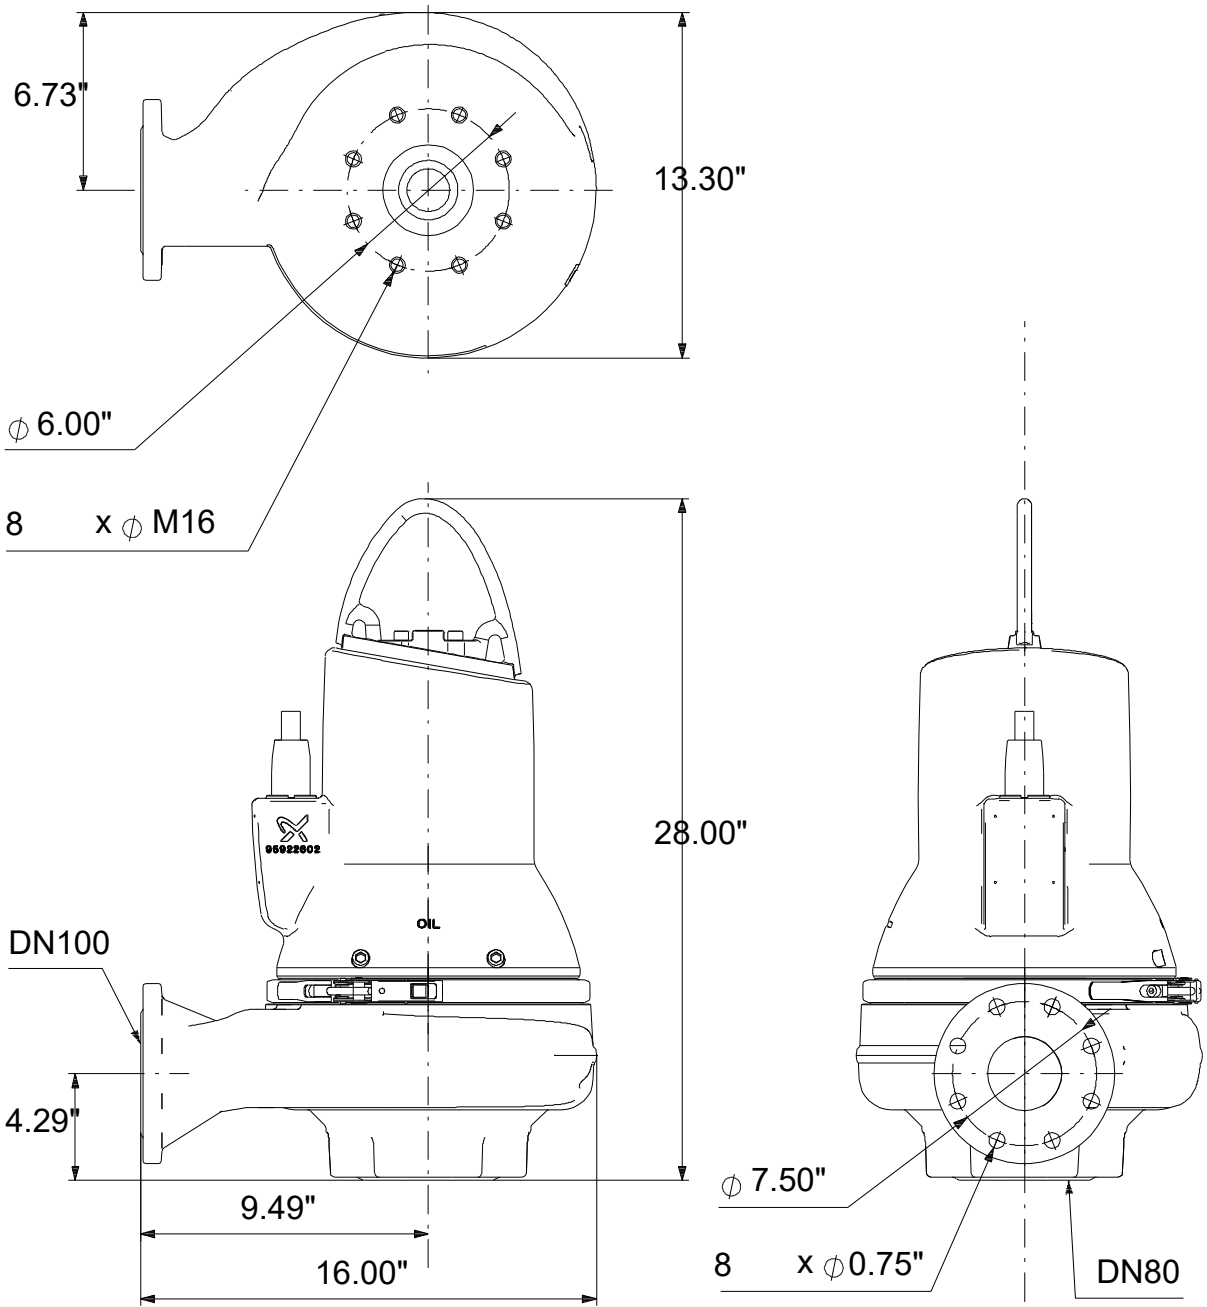

# 99034817 SLV.30.A40 .15.EX.4.60J.C 60 Hz

Note! All units are in [in] unless others are stated.  
Disclaimer: This simplified dimensional drawing does not show all details.

# 99034817 SLV.30.A40 .15.EX.4.60J.C 60 Hz

Note! All units are in [in] unless others are stated  
Disclaimer: This simplified dimensional drawing does not show all details.