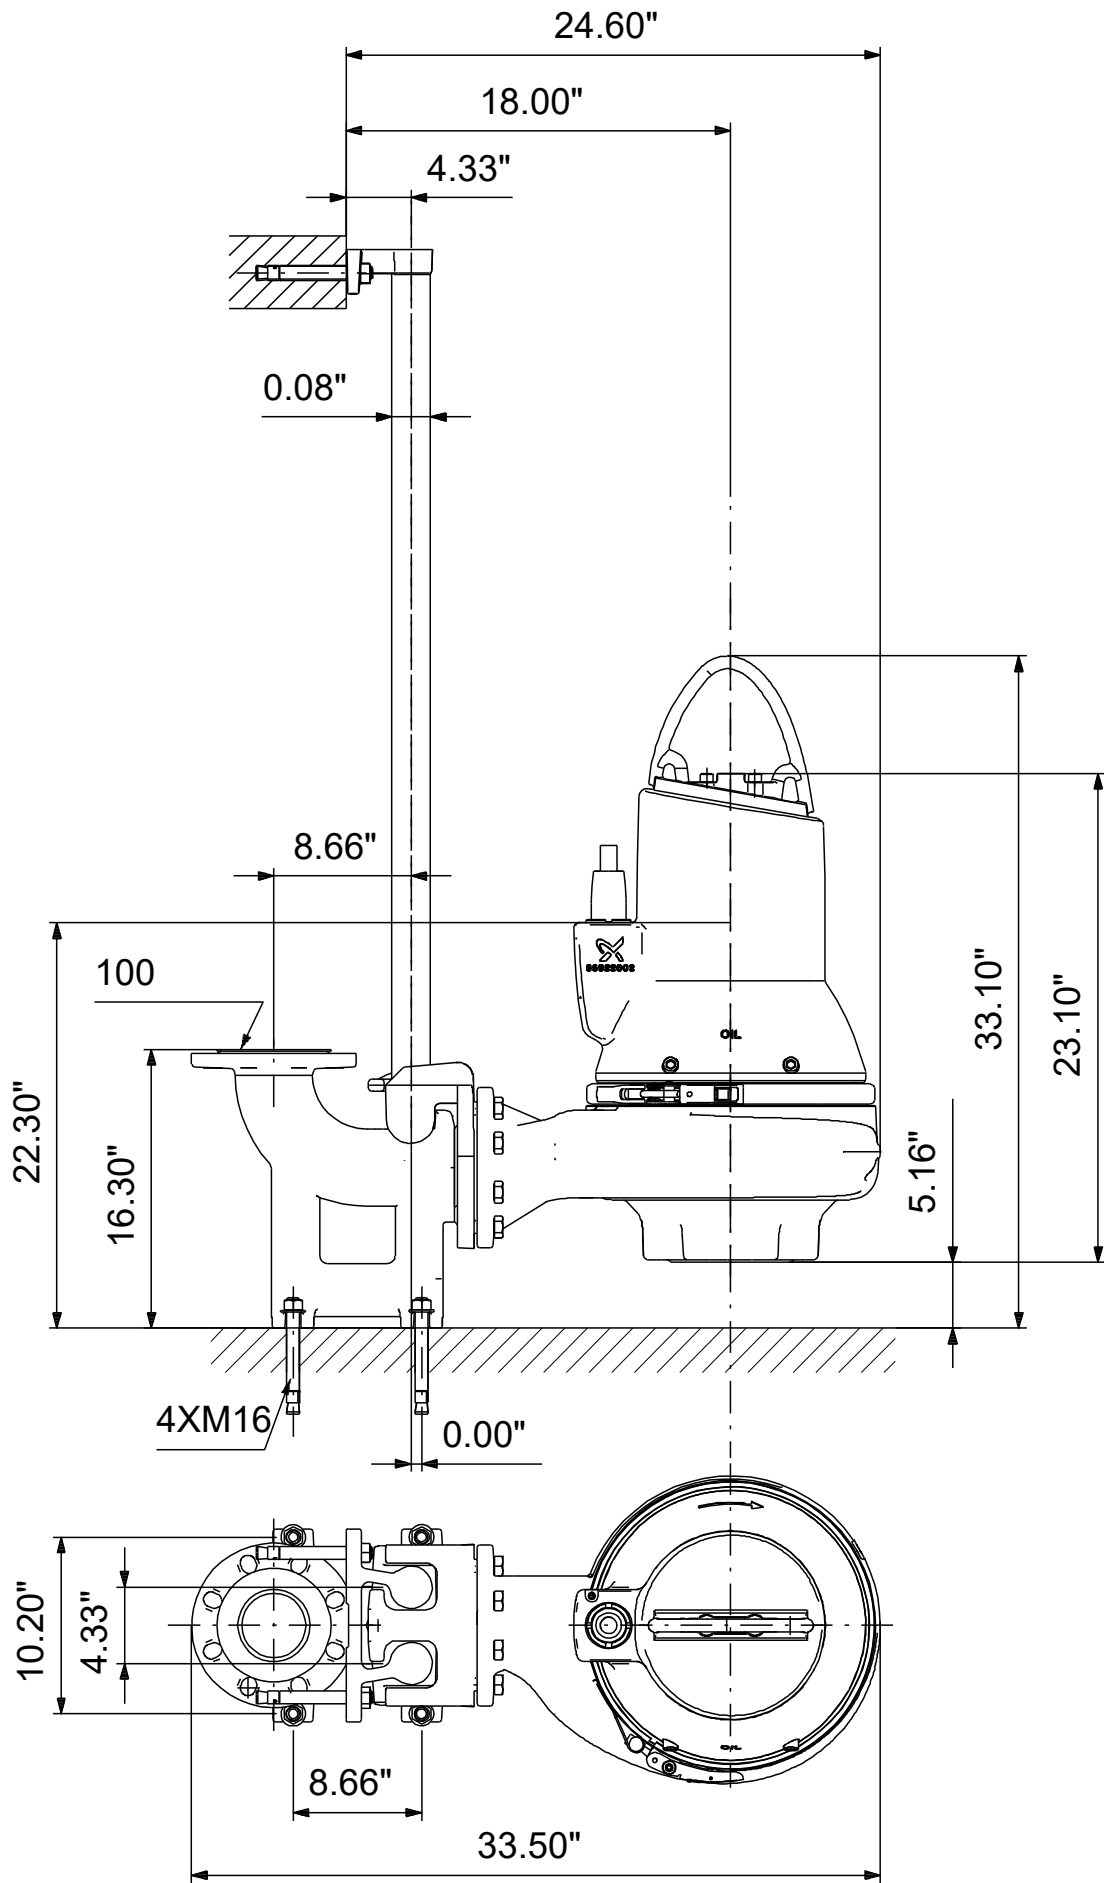

99034813 SLV.30.A30 .18.EX.4.60J.C 60 Hz

Note! All units are in [in] unless others are stated.
Disclaimer: This simplified dimensional drawing does not show all details.

99034813 SLV.30.A30 .18.EX.4.60J.C 60 Hz

Note! All units are in [in] unless others are stated
Disclaimer: This simplified dimensional drawing does not show all details.

99034813 SLV.30.A30 .18.EX.4.60J.C 60 Hz

Note! All units are in [in] unless others are stated.
Disclaimer: This simplified dimensional drawing does not show all details.