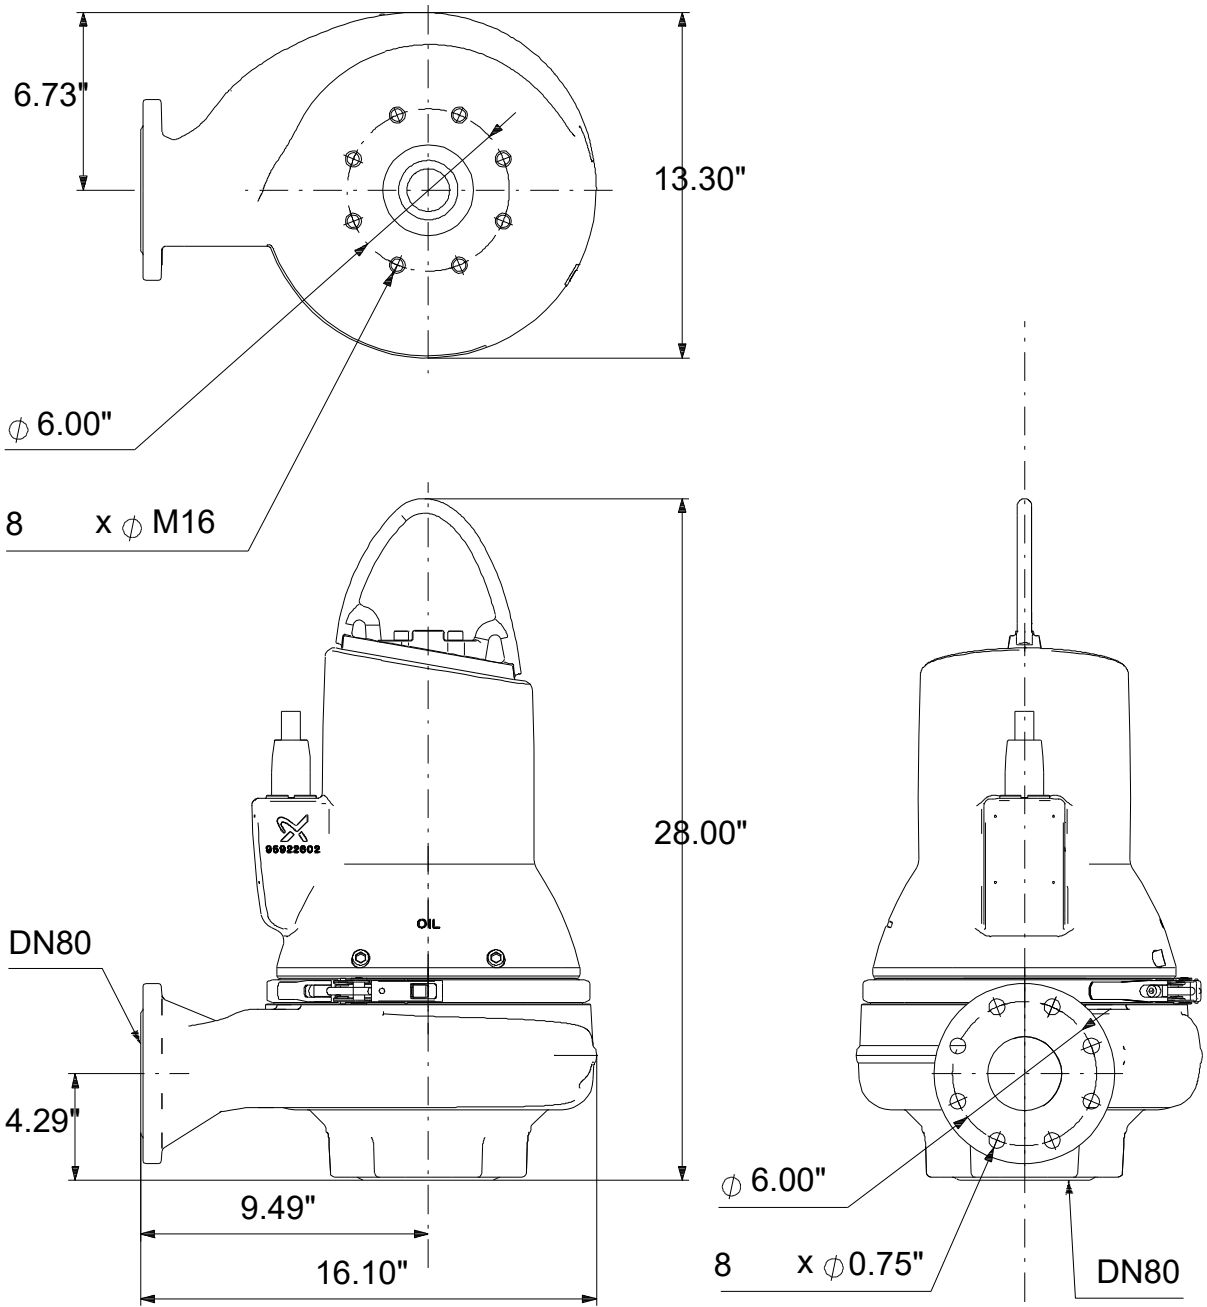

99034813 SLV.30.A30 .18.EX.4.60J.C 60 Hz

Note! All units are in [in] unless others are stated.
Disclaimer: This simplified dimensional drawing does not show all details.

99034813 SLV.30.A30 .18.EX.4.60J.C 60 Hz

Note! All units are in [in] unless others are stated
Disclaimer: This simplified dimensional drawing does not show all details.

99034813 SLV.30.A30 .18.EX.4.60J.C 60 Hz

Note! All units are in [in] unless others are stated.
Disclaimer: This simplified dimensional drawing does not show all details.