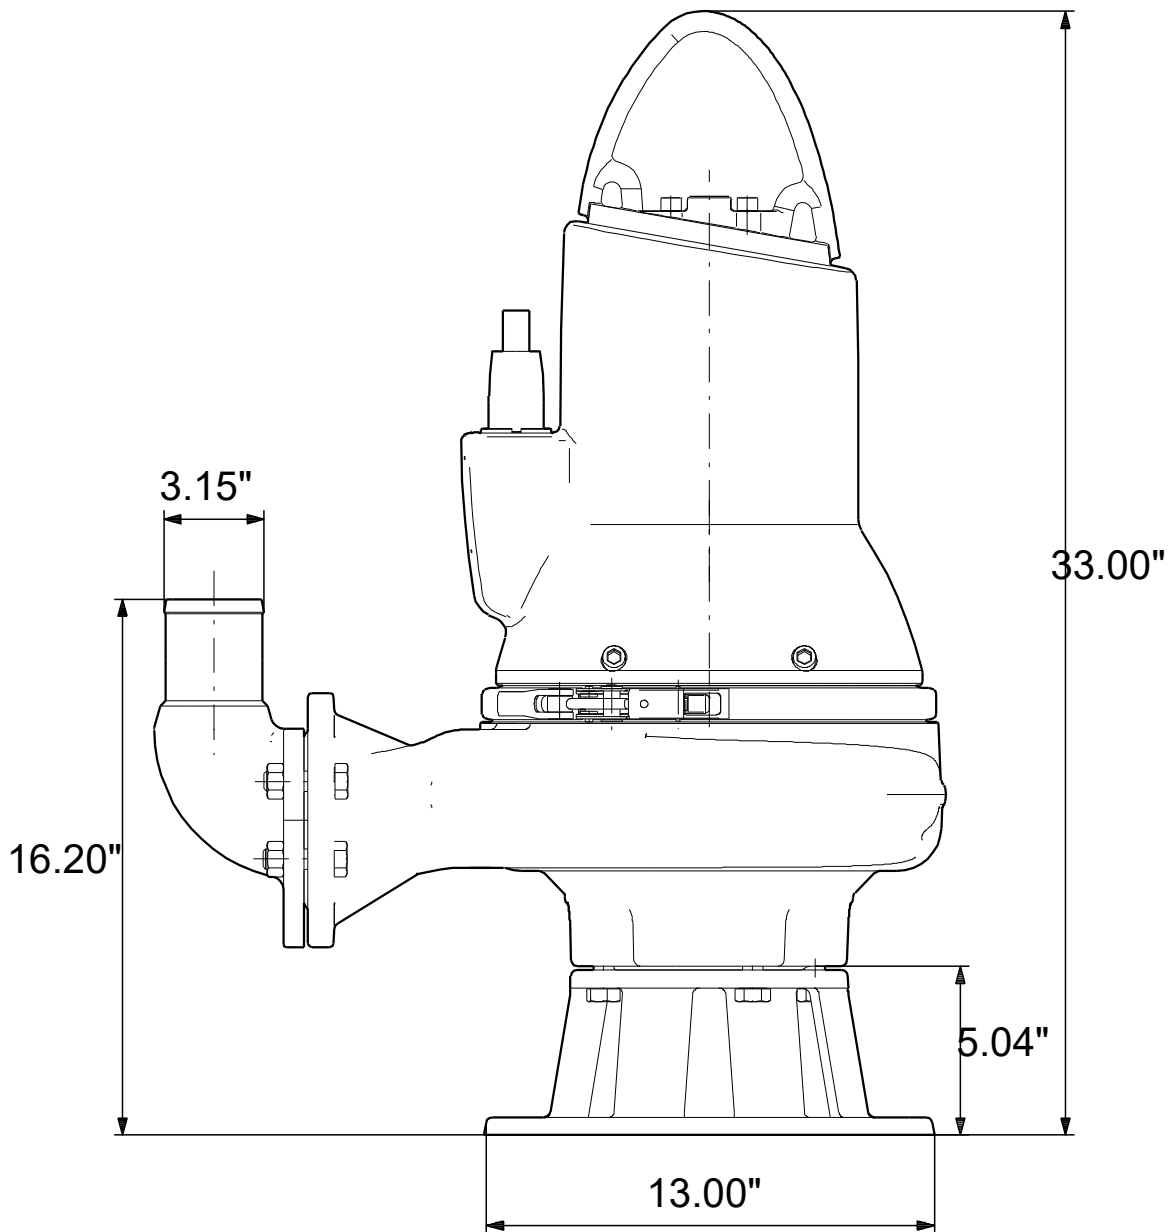

99034813 SLV.30.A30 .18.EX.4.60J.C 60 Hz

Note! All units are in [in] unless others are stated.
Disclaimer: This simplified dimensional drawing does not show all details.

99034813 SLV.30.A30 .18.EX.4.60J.C 60 Hz

Note! All units are in [in] unless others are stated
Disclaimer: This simplified dimensional drawing does not show all details.

99034813 SLV.30.A30 .18.EX.4.60J.C 60 Hz

Note! All units are in [in] unless others are stated.
Disclaimer: This simplified dimensional drawing does not show all details.