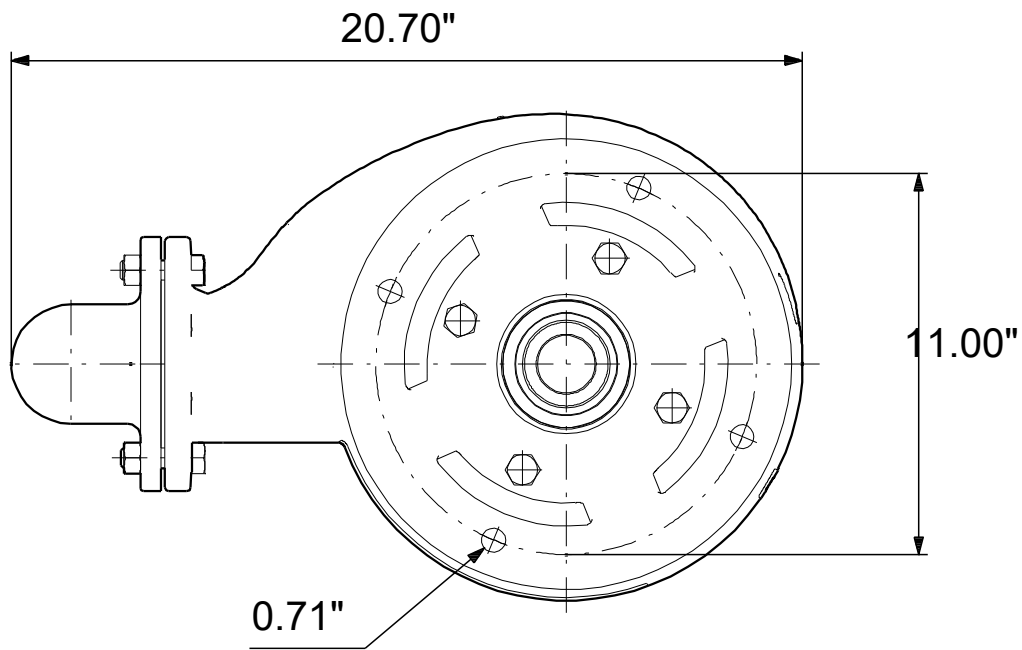

99034813 SLV.30.A30 .18.EX.4.60J.C 60 Hz

Note! All units are in [in] unless others are stated.
Disclaimer: This simplified dimensional drawing does not show all details.

99034813 SLV.30.A30 .18.EX.4.60J.C 60 Hz

Note! All units are in [in] unless others are stated
Disclaimer: This simplified dimensional drawing does not show all details.

99034813 SLV.30.A30 .18.EX.4.60J.C 60 Hz

Note! All units are in [in] unless others are stated.
Disclaimer: This simplified dimensional drawing does not show all details.