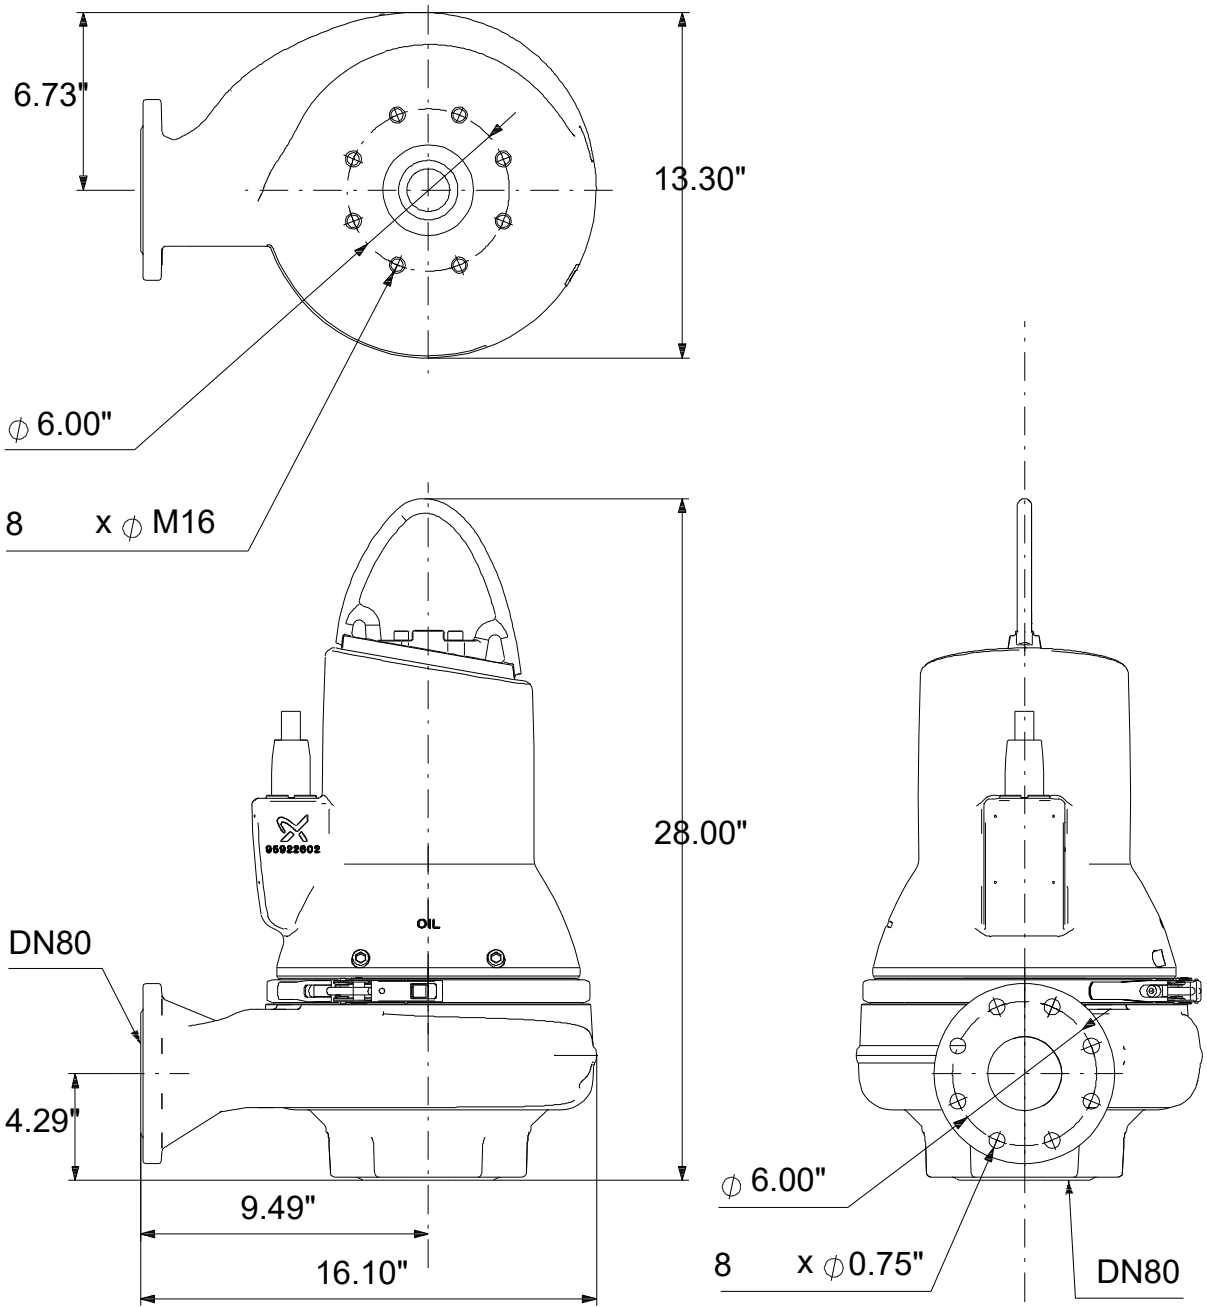

99034811 SLV.30.A30 .15.EX.4.60J.C 60 Hz

Note! All units are in [in] unless others are stated.
Disclaimer: This simplified dimensional drawing does not show all details.

99034811 SLV.30.A30 .15.EX.4.60J.C 60 Hz

Note! All units are in [in] unless others are stated
Disclaimer: This simplified dimensional drawing does not show all details.

99034811 SLV.30.A30 .15.EX.4.60J.C 60 Hz

Note! All units are in [in] unless others are stated.
Disclaimer: This simplified dimensional drawing does not show all details.