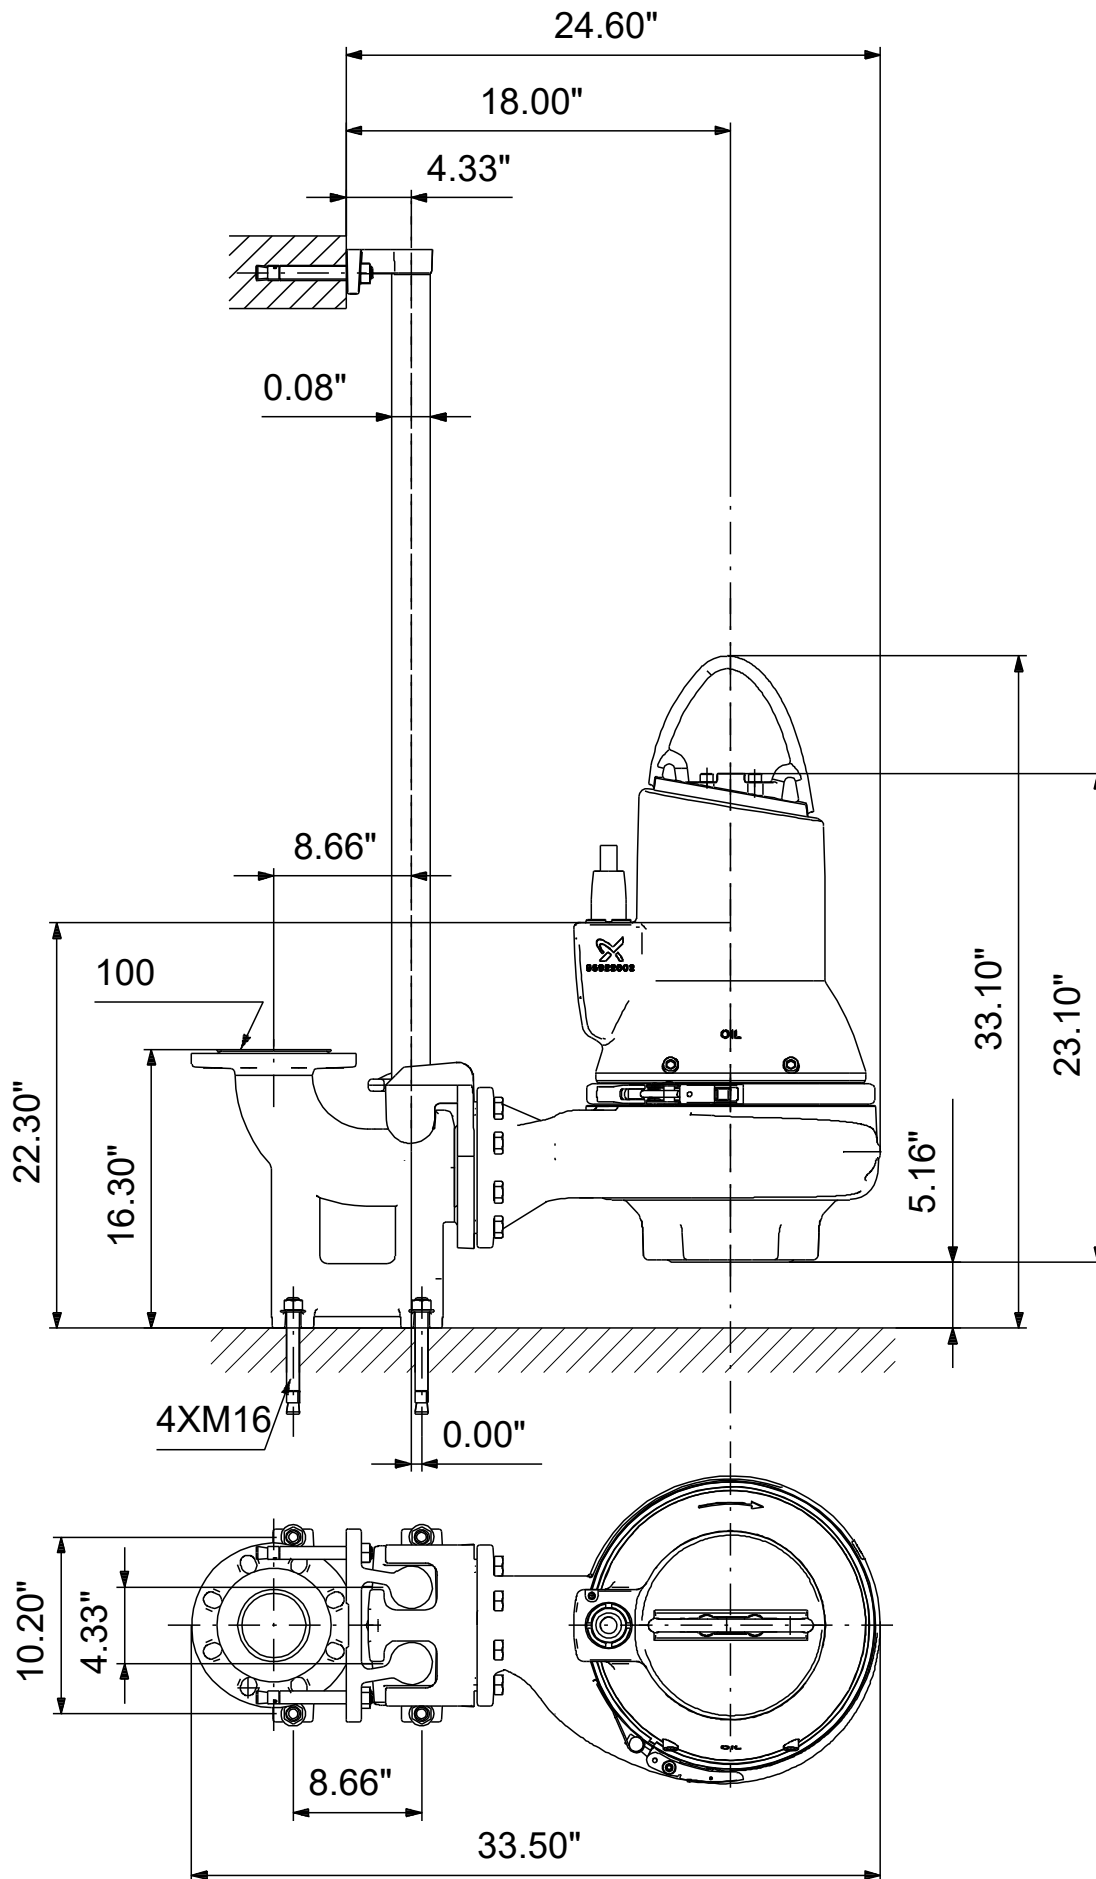

99034811 SLV.30.A30 .15.EX.4.60J.C 60 Hz

Note! All units are in [in] unless others are stated.
Disclaimer: This simplified dimensional drawing does not show all details.

99034811 SLV.30.A30 .15.EX.4.60J.C 60 Hz

Note! All units are in [in] unless others are stated
Disclaimer: This simplified dimensional drawing does not show all details.

99034811 SLV.30.A30 .15.EX.4.60J.C 60 Hz

Note! All units are in [in] unless others are stated.
Disclaimer: This simplified dimensional drawing does not show all details.