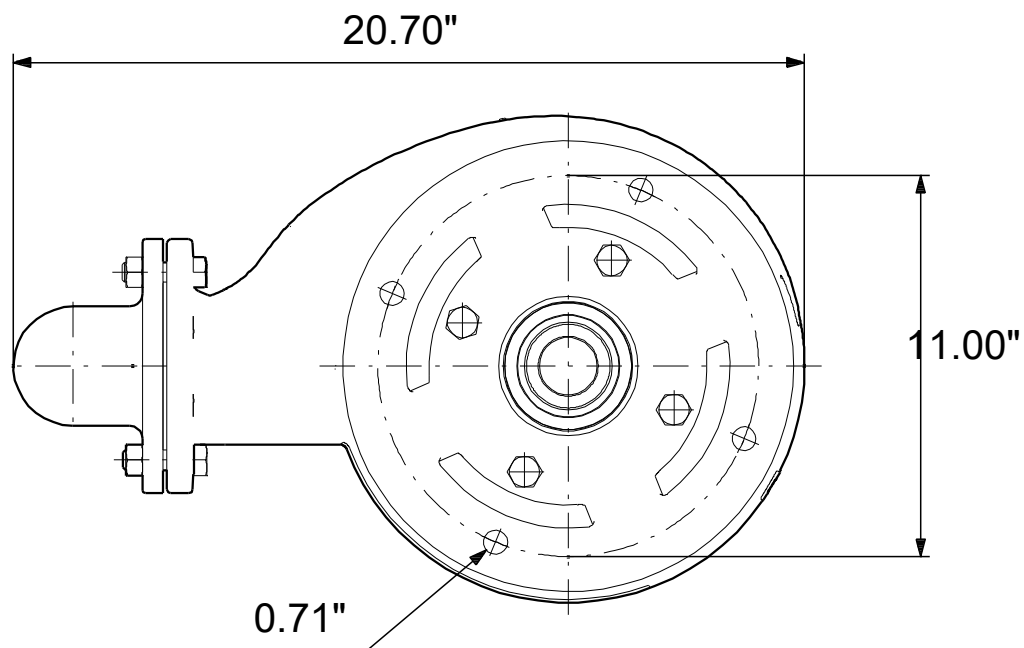

99034811 SLV.30.A30 .15.EX.4.60J.C 60 Hz

Note! All units are in [in] unless others are stated.
Disclaimer: This simplified dimensional drawing does not show all details.

99034811 SLV.30.A30 .15.EX.4.60J.C 60 Hz

Note! All units are in [in] unless others are stated
Disclaimer: This simplified dimensional drawing does not show all details.

99034811 SLV.30.A30 .15.EX.4.60J.C 60 Hz

Note! All units are in [in] unless others are stated.
Disclaimer: This simplified dimensional drawing does not show all details.