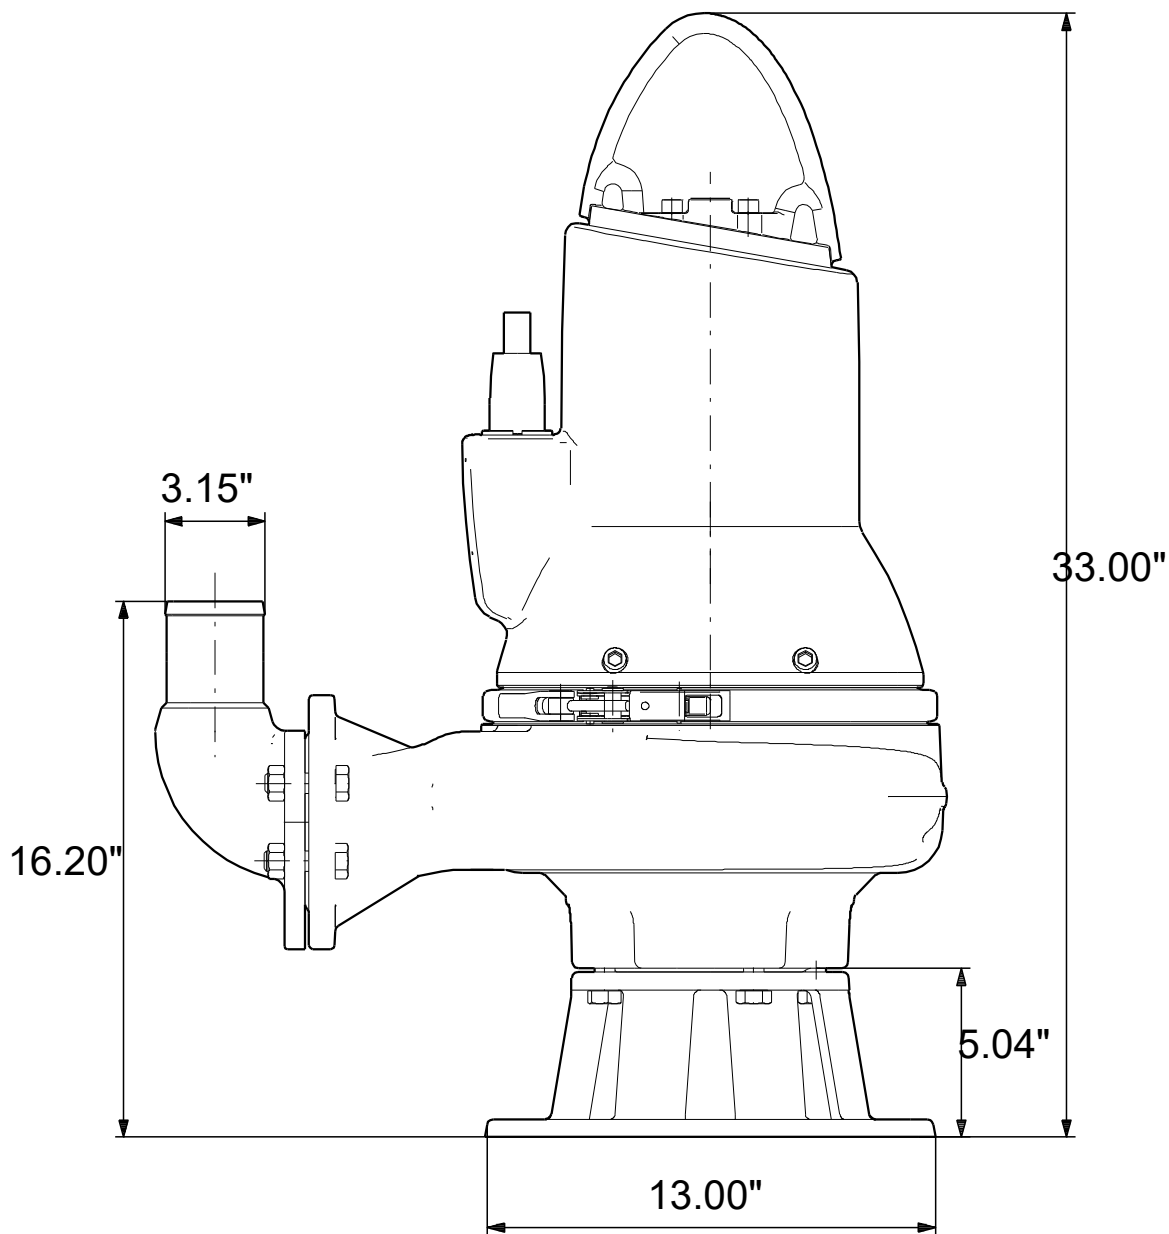

99034811 SLV.30.A30 .15.EX.4.60J.C 60 Hz

Note! All units are in [in] unless others are stated.
Disclaimer: This simplified dimensional drawing does not show all details.

99034811 SLV.30.A30 .15.EX.4.60J.C 60 Hz

Note! All units are in [in] unless others are stated
Disclaimer: This simplified dimensional drawing does not show all details.

99034811 SLV.30.A30 .15.EX.4.60J.C 60 Hz

Note! All units are in [in] unless others are stated.
Disclaimer: This simplified dimensional drawing does not show all details.