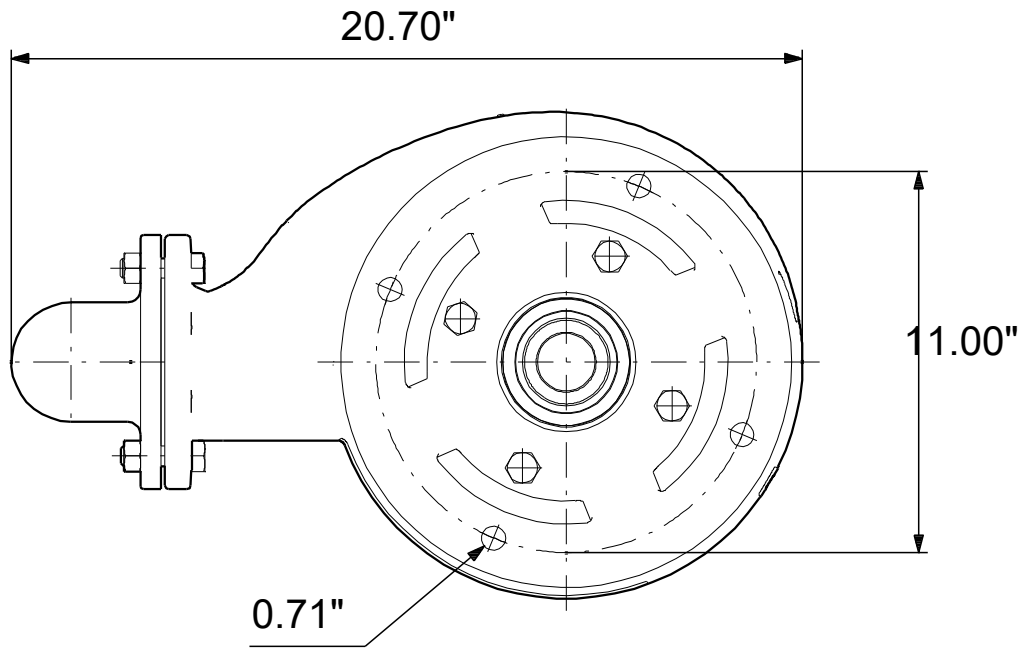

# 99034809 SLV.30.A30 .20.EX.4.60J.C 60 Hz

Note! All units are in [in] unless others are stated.  
Disclaimer: This simplified dimensional drawing does not show all details.

# 99034809 SLV.30.A30 .20.EX.4.60J.C 60 Hz

Note! All units are in [in] unless others are stated  
Disclaimer: This simplified dimensional drawing does not show all details.

99034809 SLV.30.A30 .20.EX.4.60J.C 60 Hz

Note! All units are in [in] unless others are stated.  
Disclaimer: This simplified dimensional drawing does not show all details.