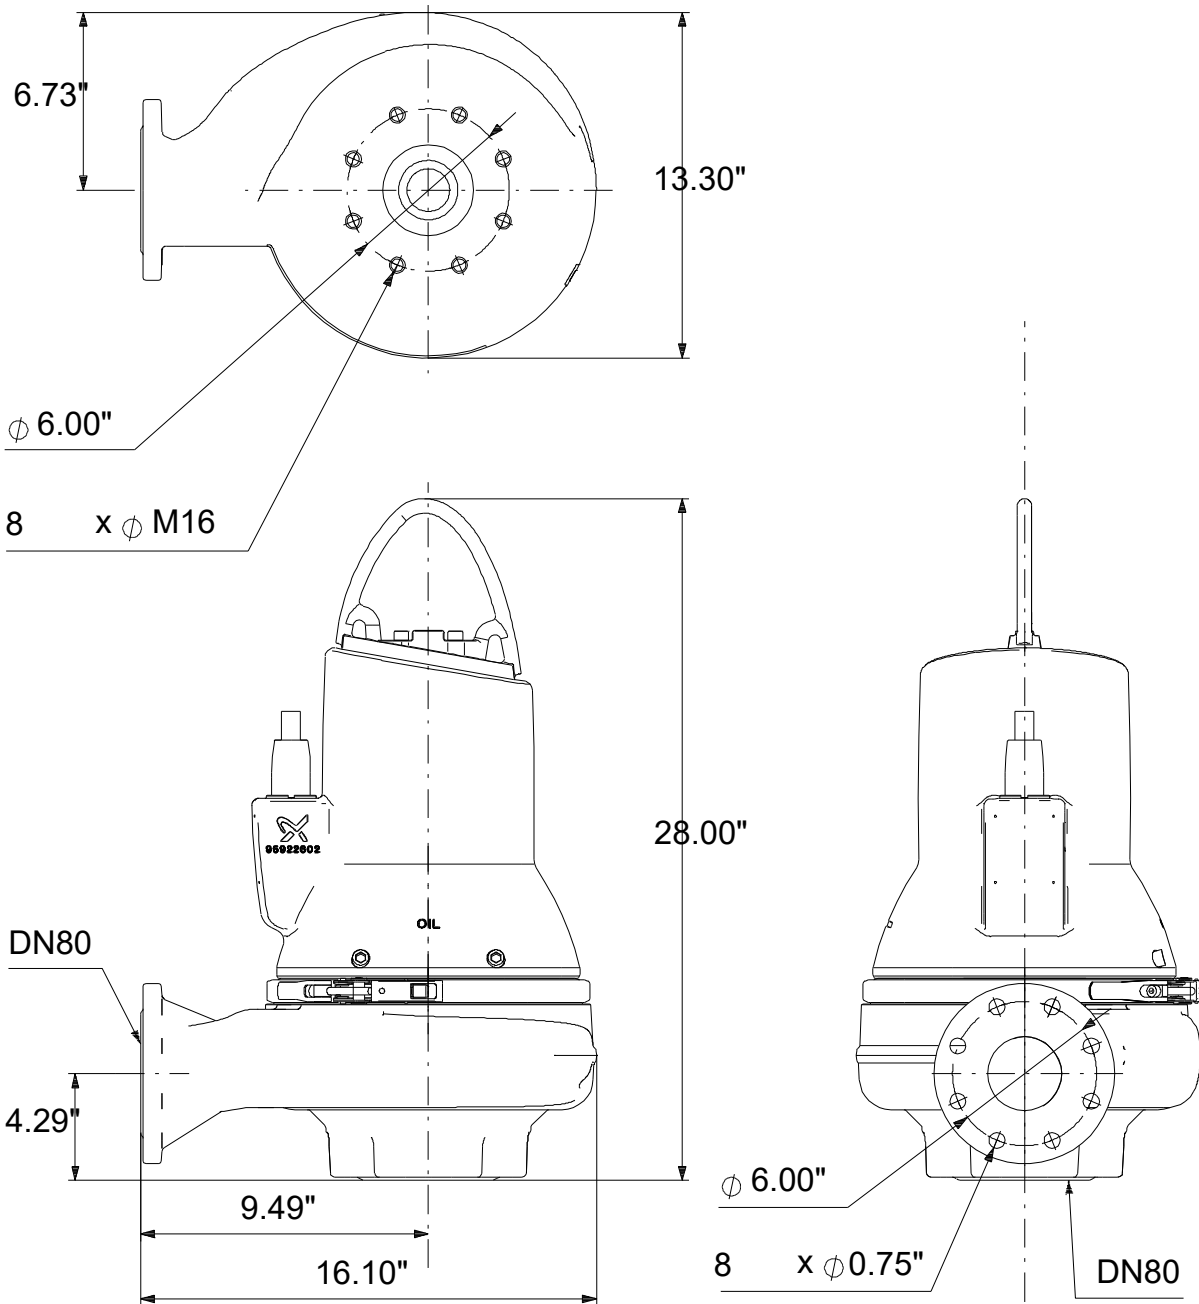

# 99034809 SLV.30.A30 .20.EX.4.60J.C 60 Hz

Note! All units are in [in] unless others are stated.  
Disclaimer: This simplified dimensional drawing does not show all details.

# 99034809 SLV.30.A30 .20.EX.4.60J.C 60 Hz

Note! All units are in [in] unless others are stated  
Disclaimer: This simplified dimensional drawing does not show all details.

99034809 SLV.30.A30 .20.EX.4.60J.C 60 Hz

Note! All units are in [in] unless others are stated.  
Disclaimer: This simplified dimensional drawing does not show all details.