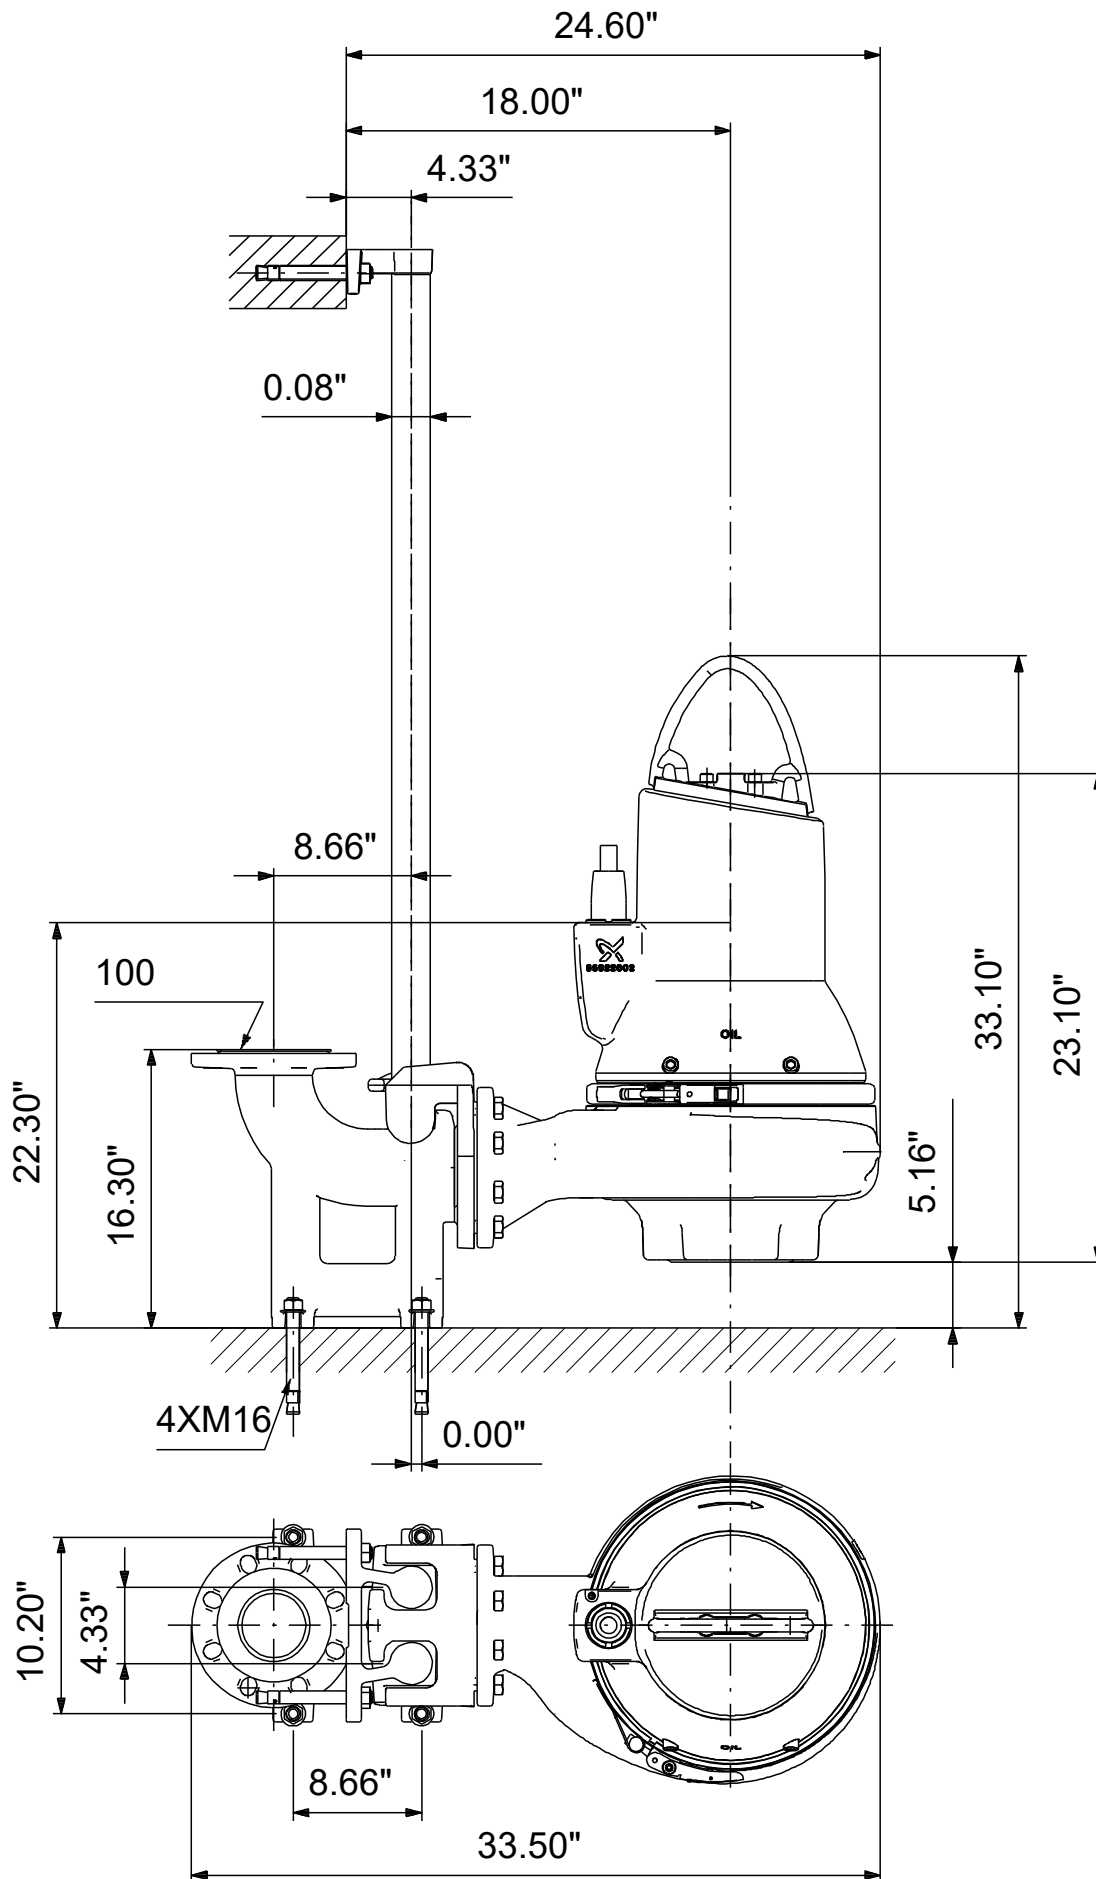

# 99034809 SLV.30.A30 .20.EX.4.60J.C 60 Hz

Note! All units are in [in] unless others are stated.  
Disclaimer: This simplified dimensional drawing does not show all details.

# 99034809 SLV.30.A30 .20.EX.4.60J.C 60 Hz

Note! All units are in [in] unless others are stated  
Disclaimer: This simplified dimensional drawing does not show all details.

99034809 SLV.30.A30 .20.EX.4.60J.C 60 Hz

Note! All units are in [in] unless others are stated.  
Disclaimer: This simplified dimensional drawing does not show all details.