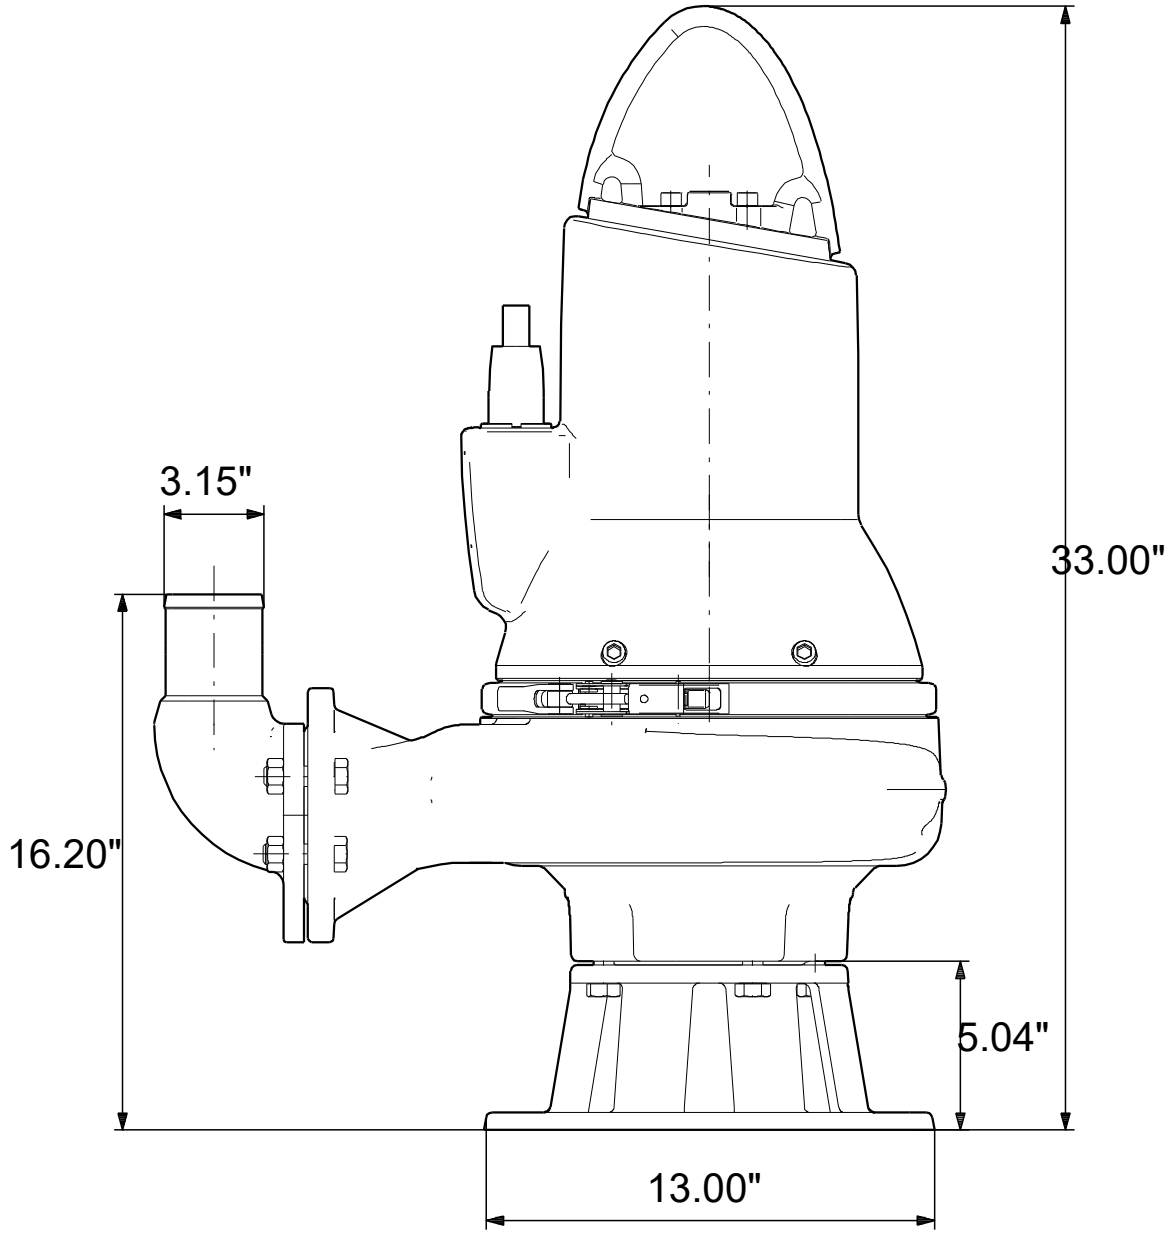

# 99034809 SLV.30.A30 .20.EX.4.60J.C 60 Hz

Note! All units are in [in] unless others are stated.  
Disclaimer: This simplified dimensional drawing does not show all details.

# 99034809 SLV.30.A30 .20.EX.4.60J.C 60 Hz

Note! All units are in [in] unless others are stated  
Disclaimer: This simplified dimensional drawing does not show all details.

99034809 SLV.30.A30 .20.EX.4.60J.C 60 Hz

Note! All units are in [in] unless others are stated.  
Disclaimer: This simplified dimensional drawing does not show all details.