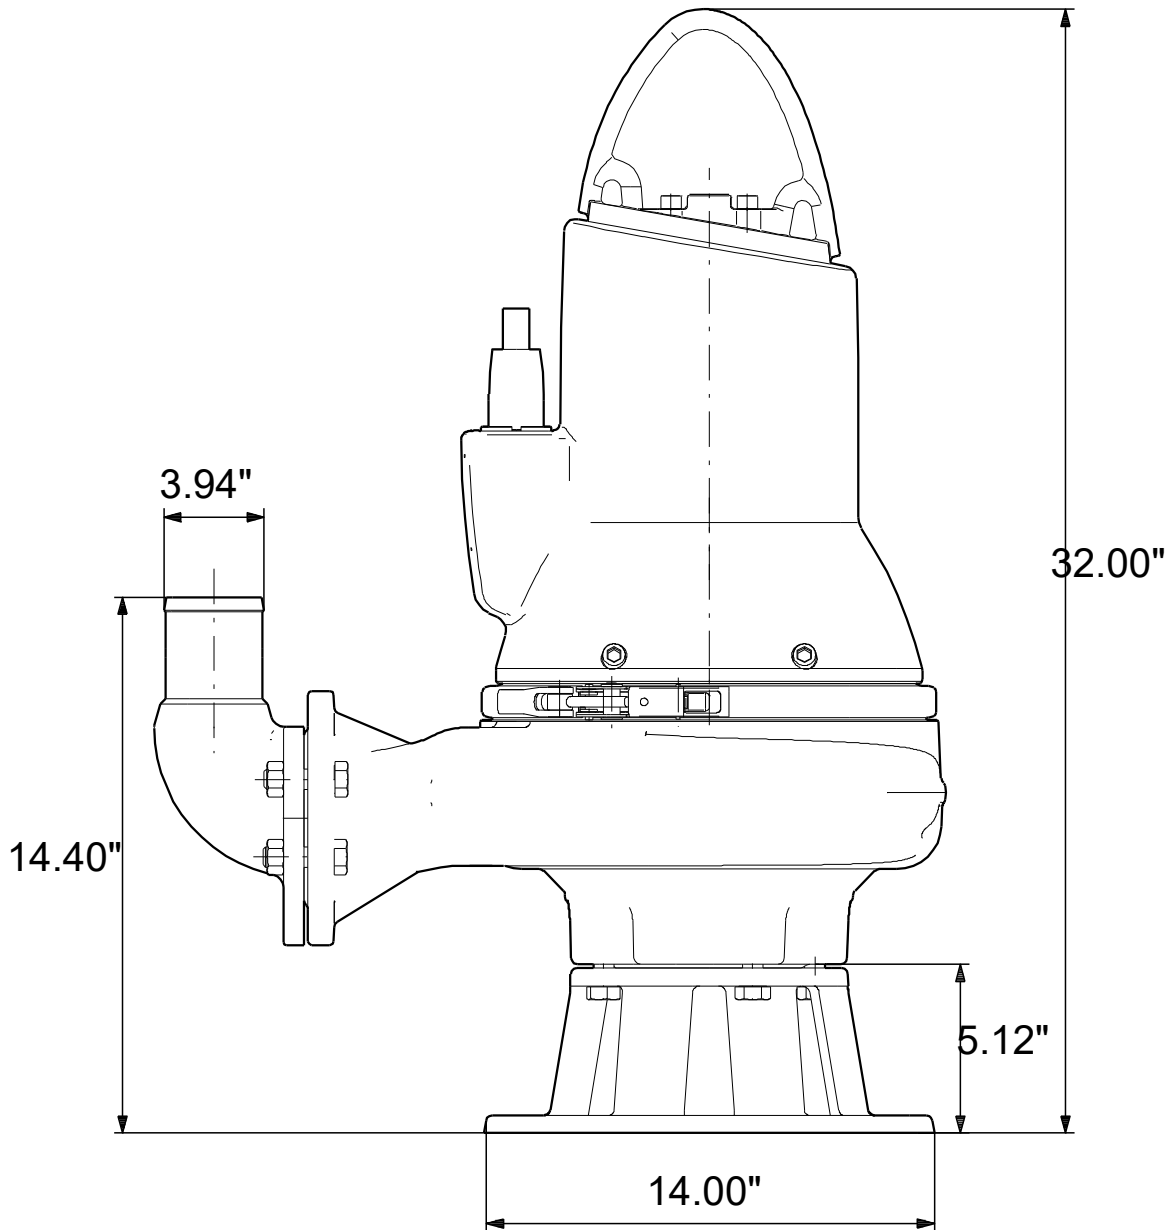

99034808 SL1.30.A40 .20.EX.4.60J.C 60 Hz

Note! All units are in [in] unless others are stated.
Disclaimer: This simplified dimensional drawing does not show all details.

99034808 SL1.30.A40 .20.EX.4.60J.C 60 Hz

Note! All units are in [in] unless others are stated
Disclaimer: This simplified dimensional drawing does not show all details.

99034808 SL1.30.A40 .20.EX.4.60J.C 60 Hz

Note! All units are in [in] unless others are stated.
Disclaimer: This simplified dimensional drawing does not show all details.