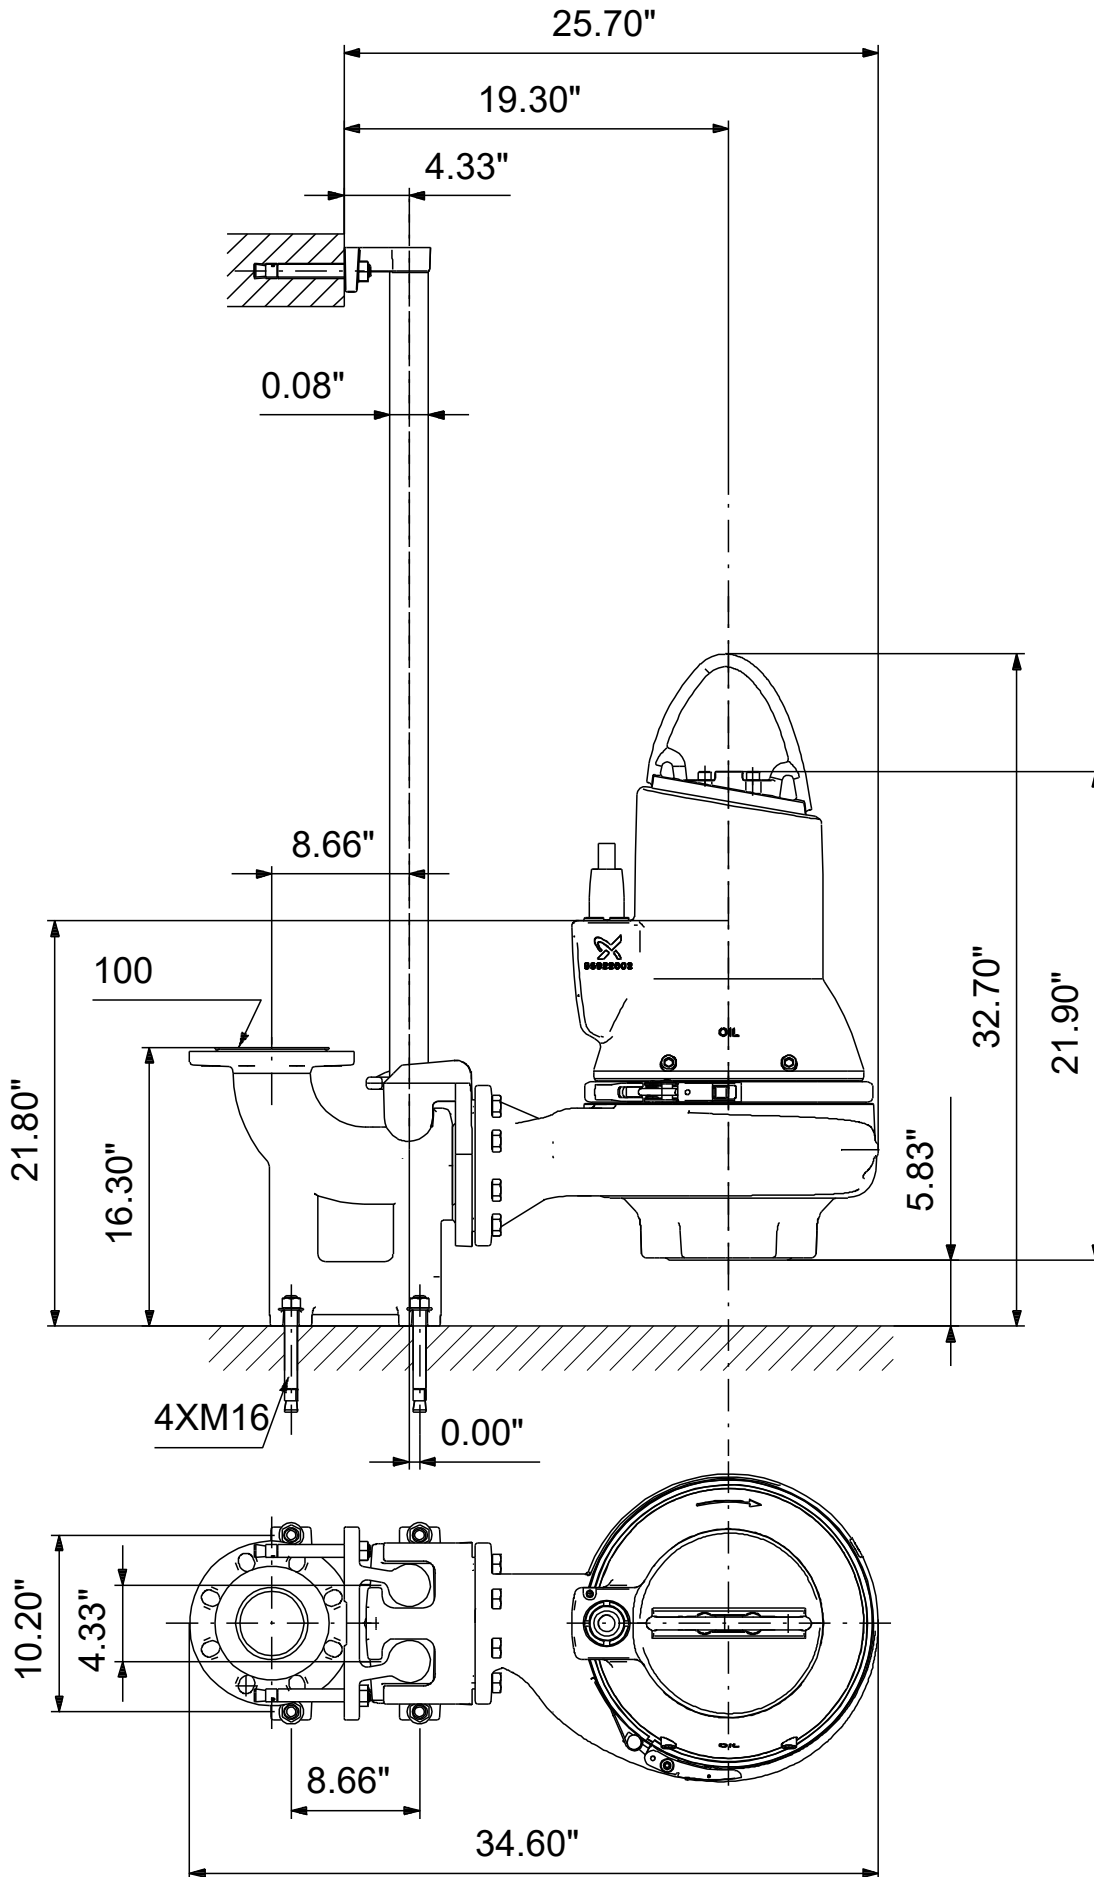

99034808 SL1.30.A40 .20.EX.4.60J.C 60 Hz

Note! All units are in [in] unless others are stated.
Disclaimer: This simplified dimensional drawing does not show all details.

99034808 SL1.30.A40 .20.EX.4.60J.C 60 Hz

Note! All units are in [in] unless others are stated
Disclaimer: This simplified dimensional drawing does not show all details.

99034808 SL1.30.A40 .20.EX.4.60J.C 60 Hz

Note! All units are in [in] unless others are stated.
Disclaimer: This simplified dimensional drawing does not show all details.