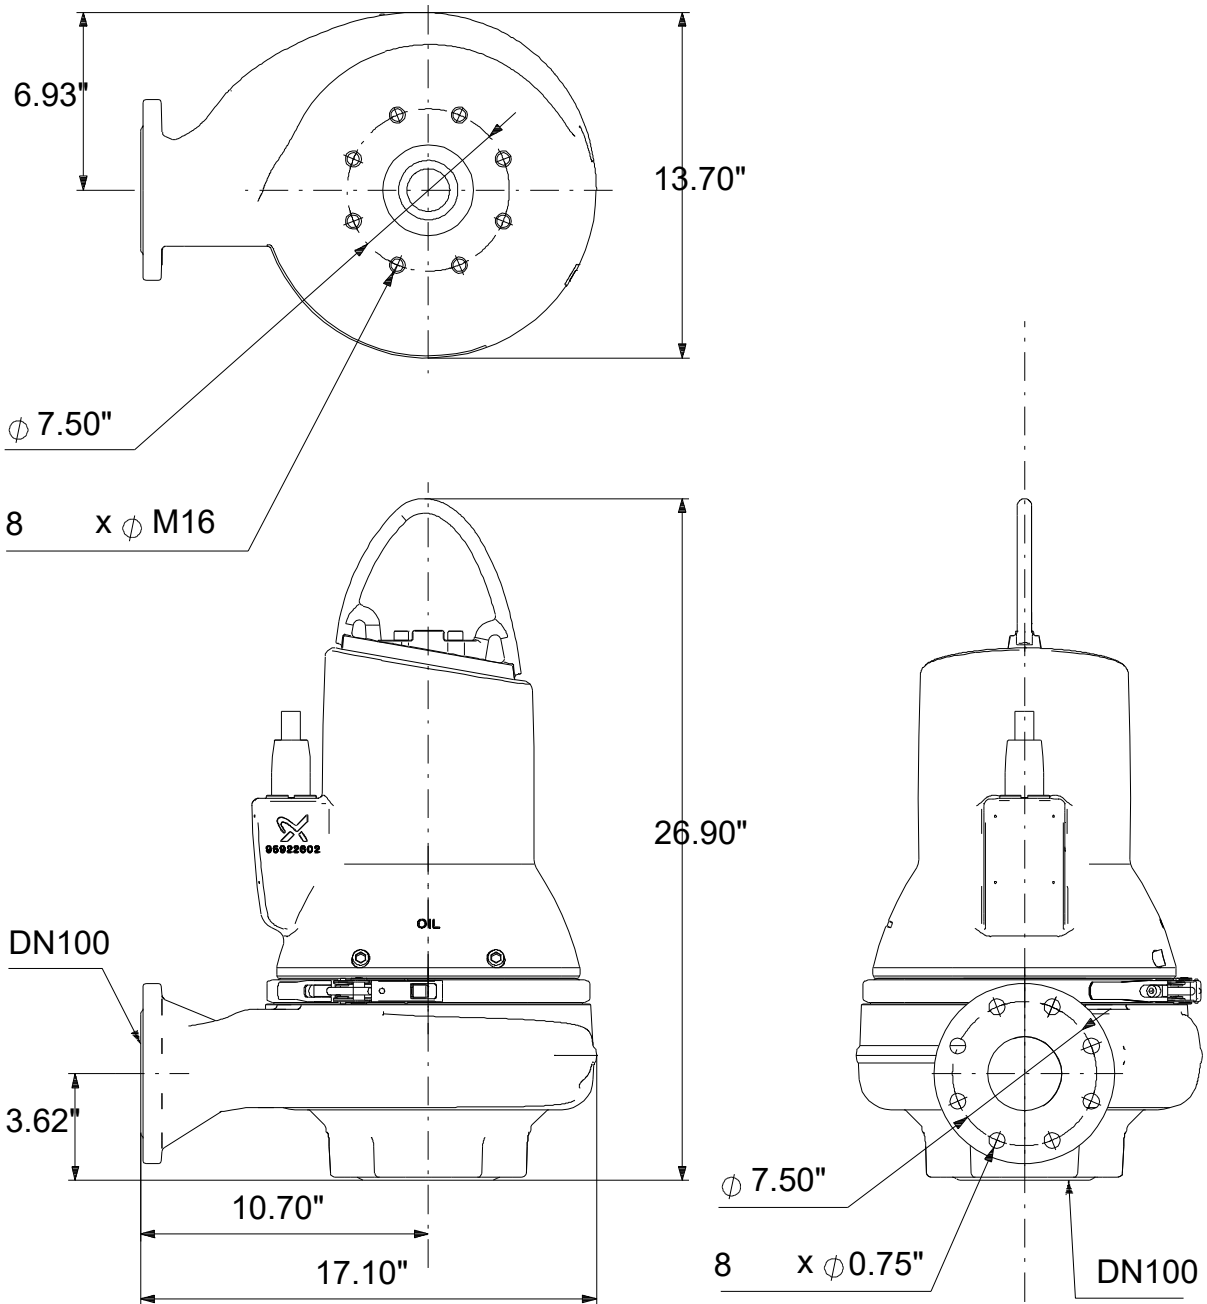

99034808 SL1.30.A40 .20.EX.4.60J.C 60 Hz

Note! All units are in [in] unless others are stated.
Disclaimer: This simplified dimensional drawing does not show all details.

99034808 SL1.30.A40 .20.EX.4.60J.C 60 Hz

Note! All units are in [in] unless others are stated
Disclaimer: This simplified dimensional drawing does not show all details.

99034808 SL1.30.A40 .20.EX.4.60J.C 60 Hz

Note! All units are in [in] unless others are stated.
Disclaimer: This simplified dimensional drawing does not show all details.