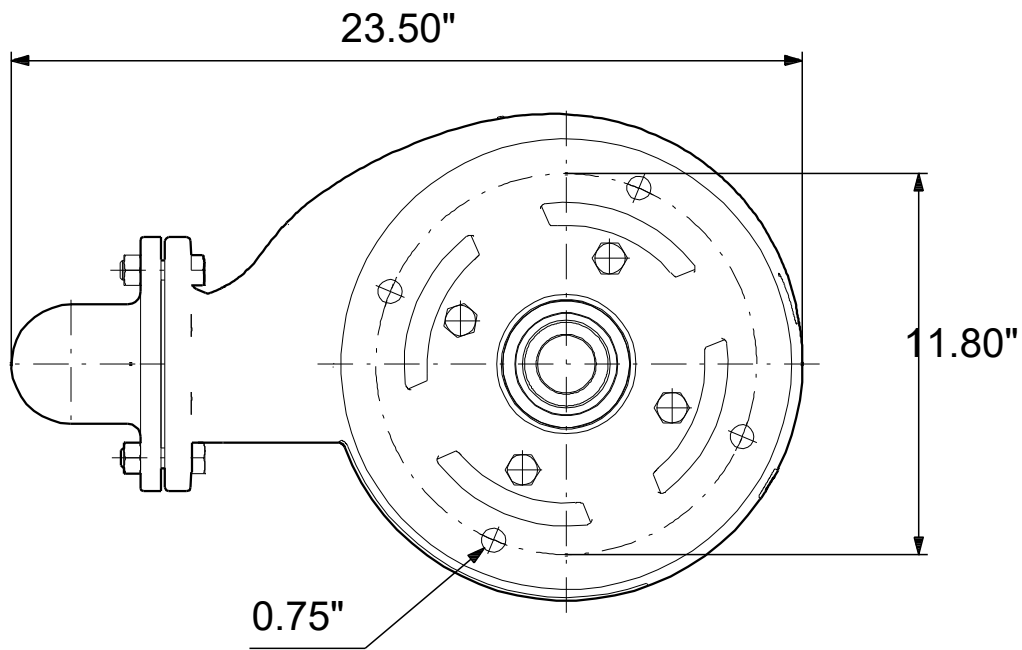

99034808 SL1.30.A40 .20.EX.4.60J.C 60 Hz

Note! All units are in [in] unless others are stated.
Disclaimer: This simplified dimensional drawing does not show all details.

99034808 SL1.30.A40 .20.EX.4.60J.C 60 Hz

Note! All units are in [in] unless others are stated
Disclaimer: This simplified dimensional drawing does not show all details.

99034808 SL1.30.A40 .20.EX.4.60J.C 60 Hz

Note! All units are in [in] unless others are stated.
Disclaimer: This simplified dimensional drawing does not show all details.