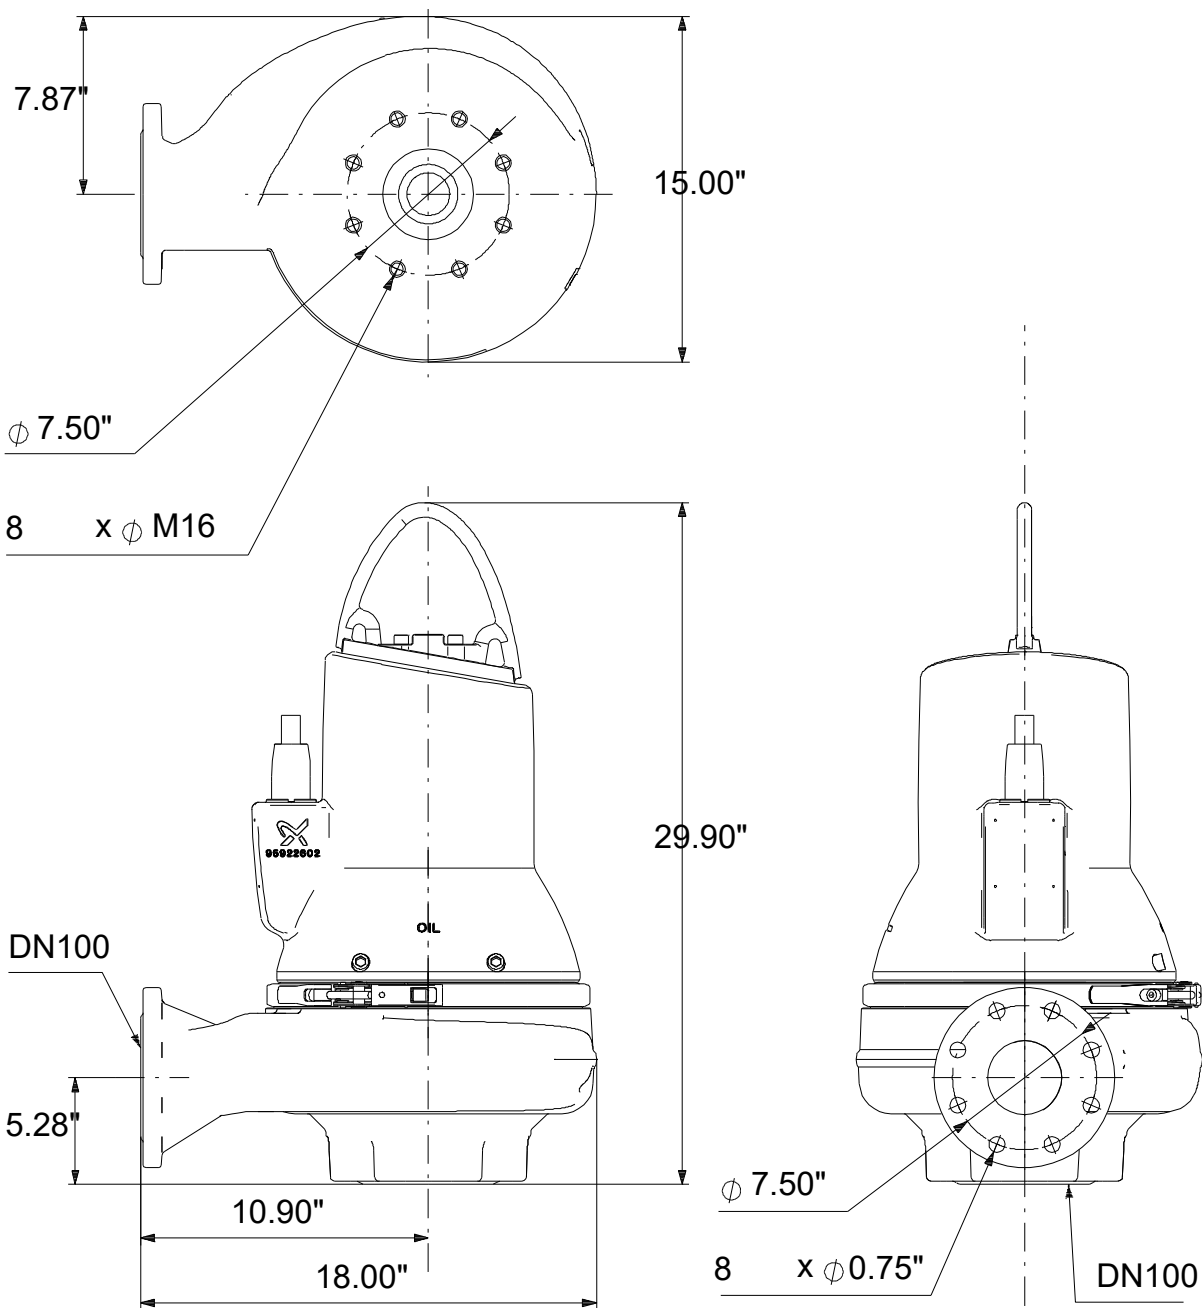

99034767 SLV.40.A40 .55.EX.4.60J.C 60 Hz

Note! All units are in [in] unless others are stated.
Disclaimer: This simplified dimensional drawing does not show all details.

99034767 SLV.40.A40 .55.EX.4.60J.C 60 Hz

Note! All units are in [in] unless others are stated
Disclaimer: This simplified dimensional drawing does not show all details.

99034767 SLV.40.A40 .55.EX.4.60J.C 60 Hz

Note! All units are in [in] unless others are stated.
Disclaimer: This simplified dimensional drawing does not show all details.