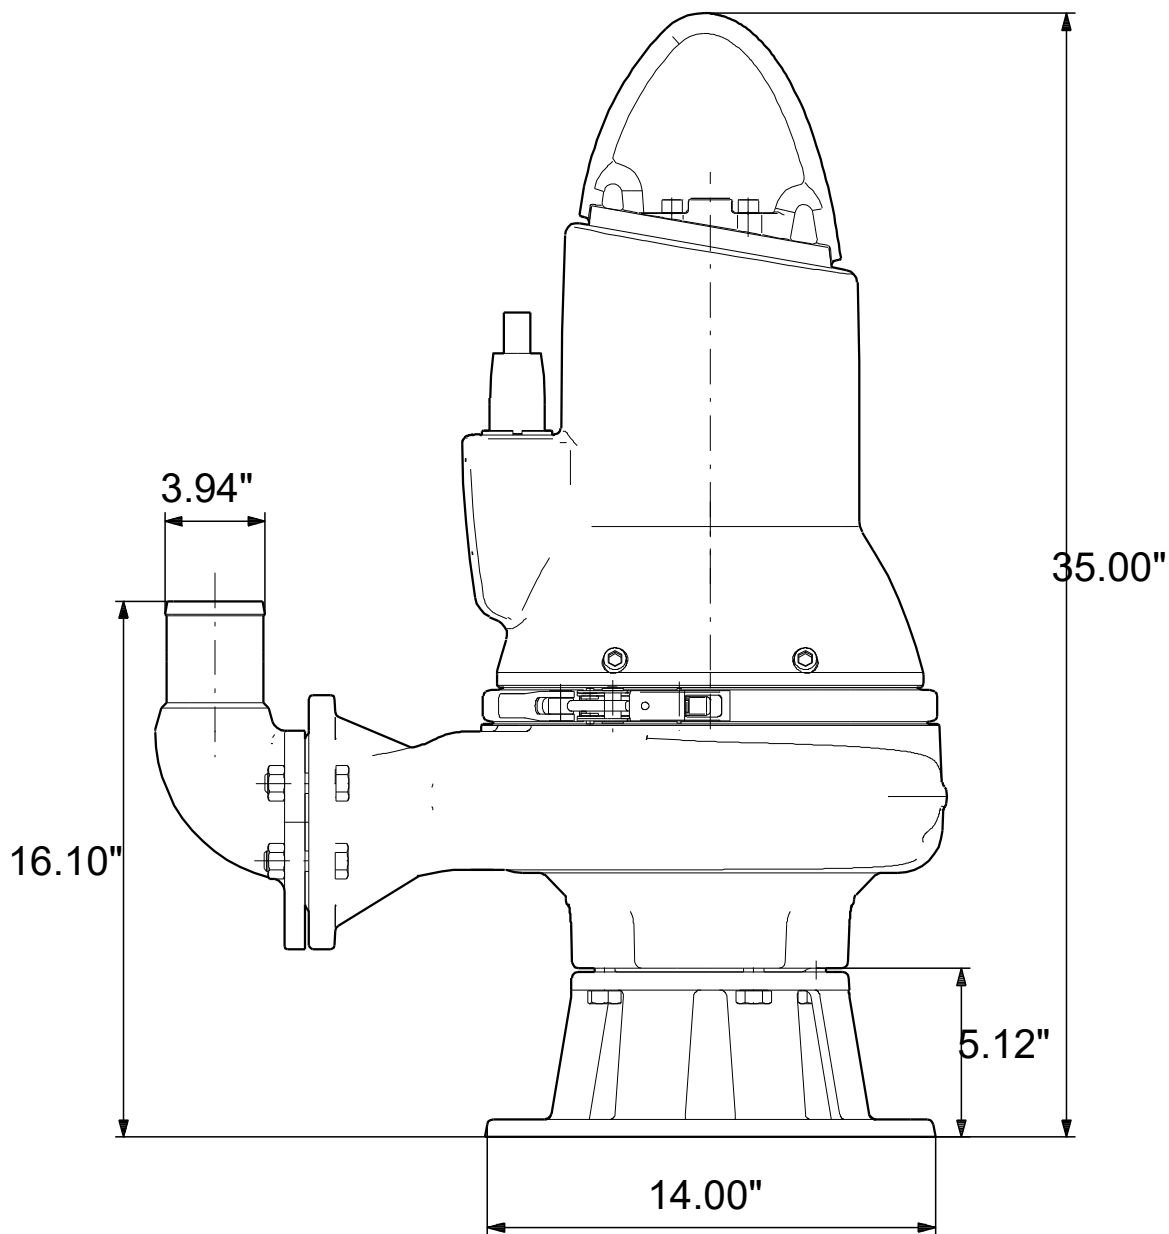

99034767 SLV.40.A40 .55.EX.4.60J.C 60 Hz

Note! All units are in [in] unless others are stated.
Disclaimer: This simplified dimensional drawing does not show all details.

99034767 SLV.40.A40 .55.EX.4.60J.C 60 Hz

Note! All units are in [in] unless others are stated
Disclaimer: This simplified dimensional drawing does not show all details.

99034767 SLV.40.A40 .55.EX.4.60J.C 60 Hz

Note! All units are in [in] unless others are stated.
Disclaimer: This simplified dimensional drawing does not show all details.