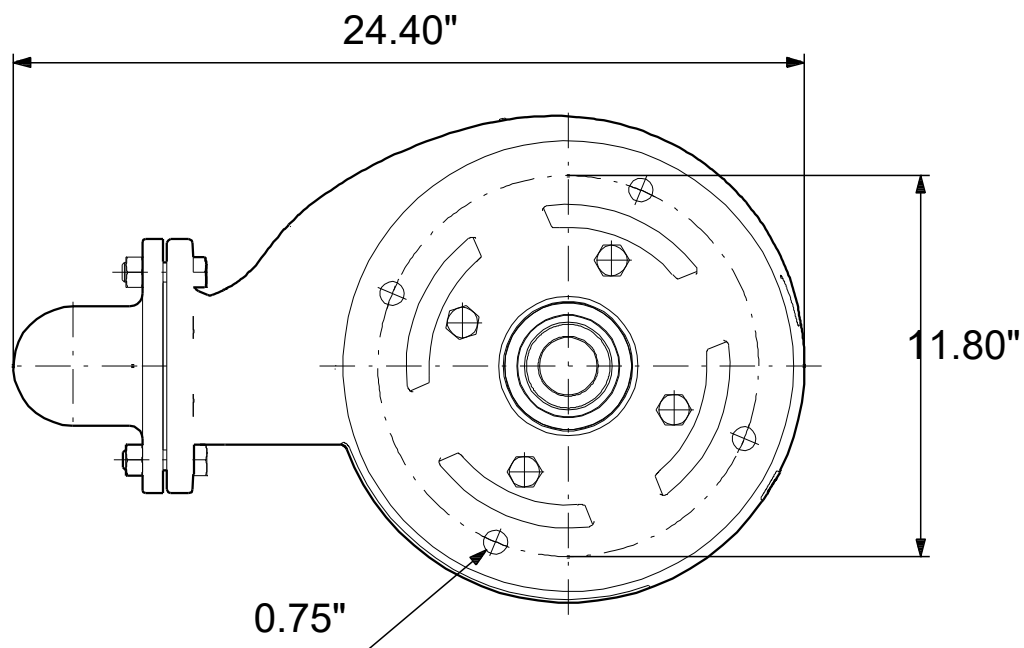

99034767 SLV.40.A40 .55.EX.4.60J.C 60 Hz

Note! All units are in [in] unless others are stated.
Disclaimer: This simplified dimensional drawing does not show all details.

99034767 SLV.40.A40 .55.EX.4.60J.C 60 Hz

Note! All units are in [in] unless others are stated
Disclaimer: This simplified dimensional drawing does not show all details.

99034767 SLV.40.A40 .55.EX.4.60J.C 60 Hz

Note! All units are in [in] unless others are stated.
Disclaimer: This simplified dimensional drawing does not show all details.