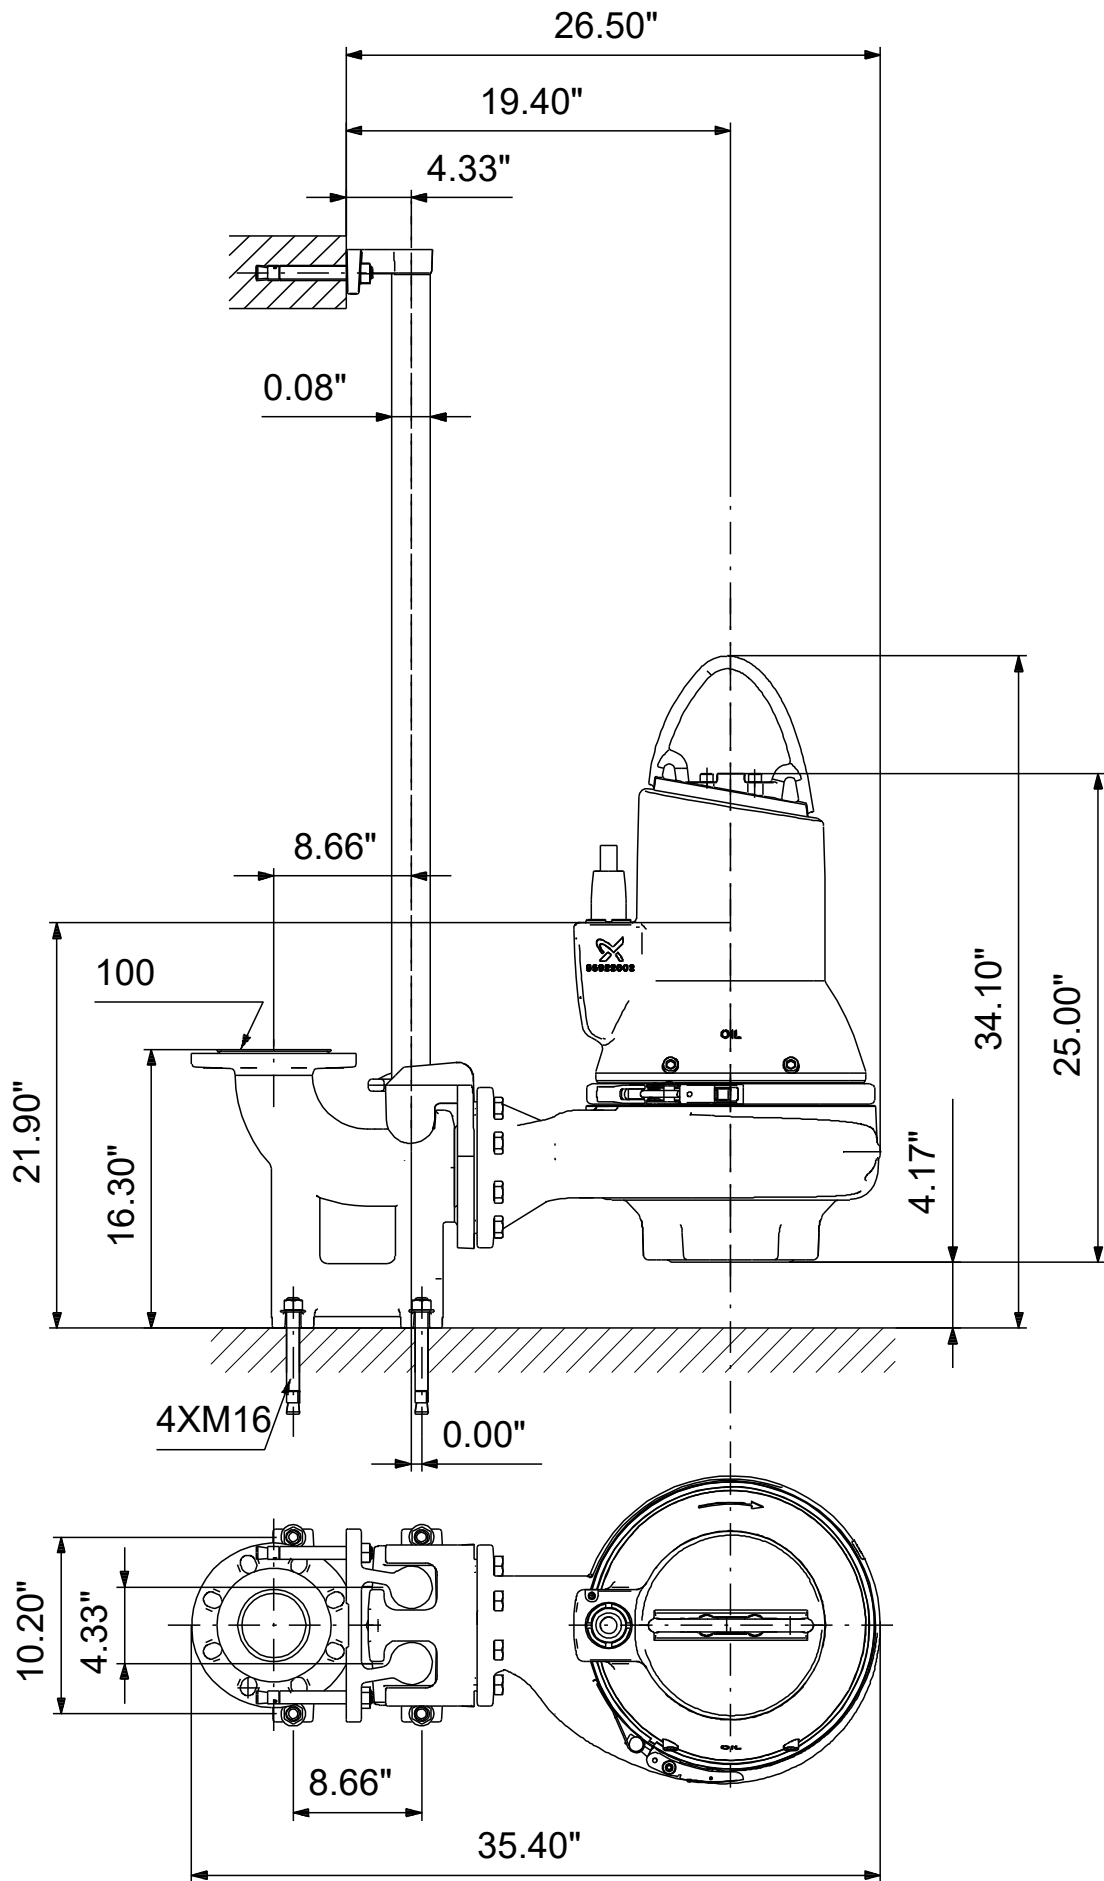

99034767 SLV.40.A40 .55.EX.4.60J.C 60 Hz

Note! All units are in [in] unless others are stated.
Disclaimer: This simplified dimensional drawing does not show all details.

99034767 SLV.40.A40 .55.EX.4.60J.C 60 Hz

Note! All units are in [in] unless others are stated
Disclaimer: This simplified dimensional drawing does not show all details.

99034767 SLV.40.A40 .55.EX.4.60J.C 60 Hz

Note! All units are in [in] unless others are stated.
Disclaimer: This simplified dimensional drawing does not show all details.