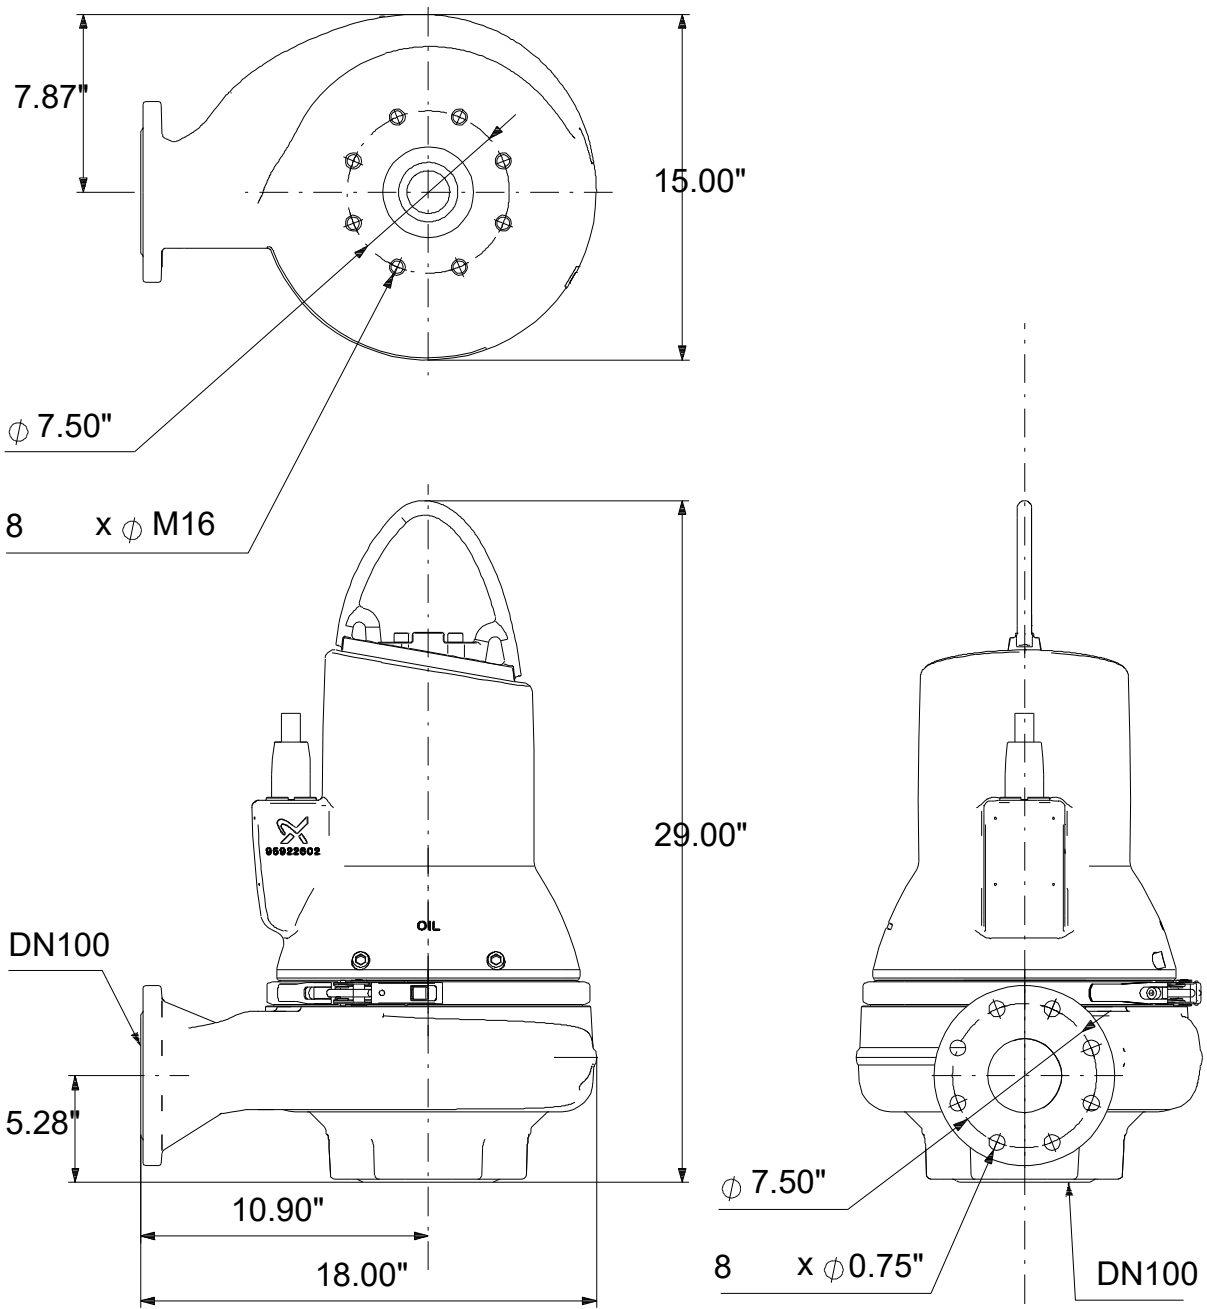

99034765 SLV.40.A40 .40.EX.4.60J.C 60 Hz

Note! All units are in [in] unless others are stated.
Disclaimer: This simplified dimensional drawing does not show all details.

99034765 SLV.40.A40 .40.EX.4.60J.C 60 Hz

Note! All units are in [in] unless others are stated
Disclaimer: This simplified dimensional drawing does not show all details.

99034765 SLV.40.A40 .40.EX.4.60J.C 60 Hz

Note! All units are in [in] unless others are stated.
Disclaimer: This simplified dimensional drawing does not show all details.