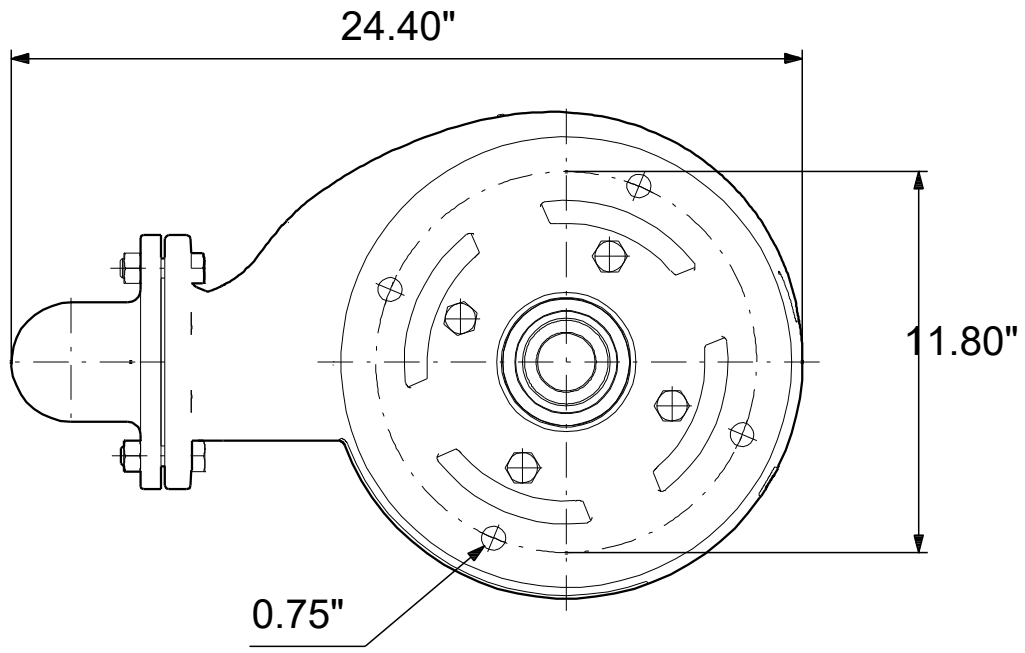

99034765 SLV.40.A40 .40.EX.4.60J.C 60 Hz

Note! All units are in [in] unless others are stated.
Disclaimer: This simplified dimensional drawing does not show all details.

99034765 SLV.40.A40 .40.EX.4.60J.C 60 Hz

Note! All units are in [in] unless others are stated
Disclaimer: This simplified dimensional drawing does not show all details.

99034765 SLV.40.A40 .40.EX.4.60J.C 60 Hz

Note! All units are in [in] unless others are stated.
Disclaimer: This simplified dimensional drawing does not show all details.