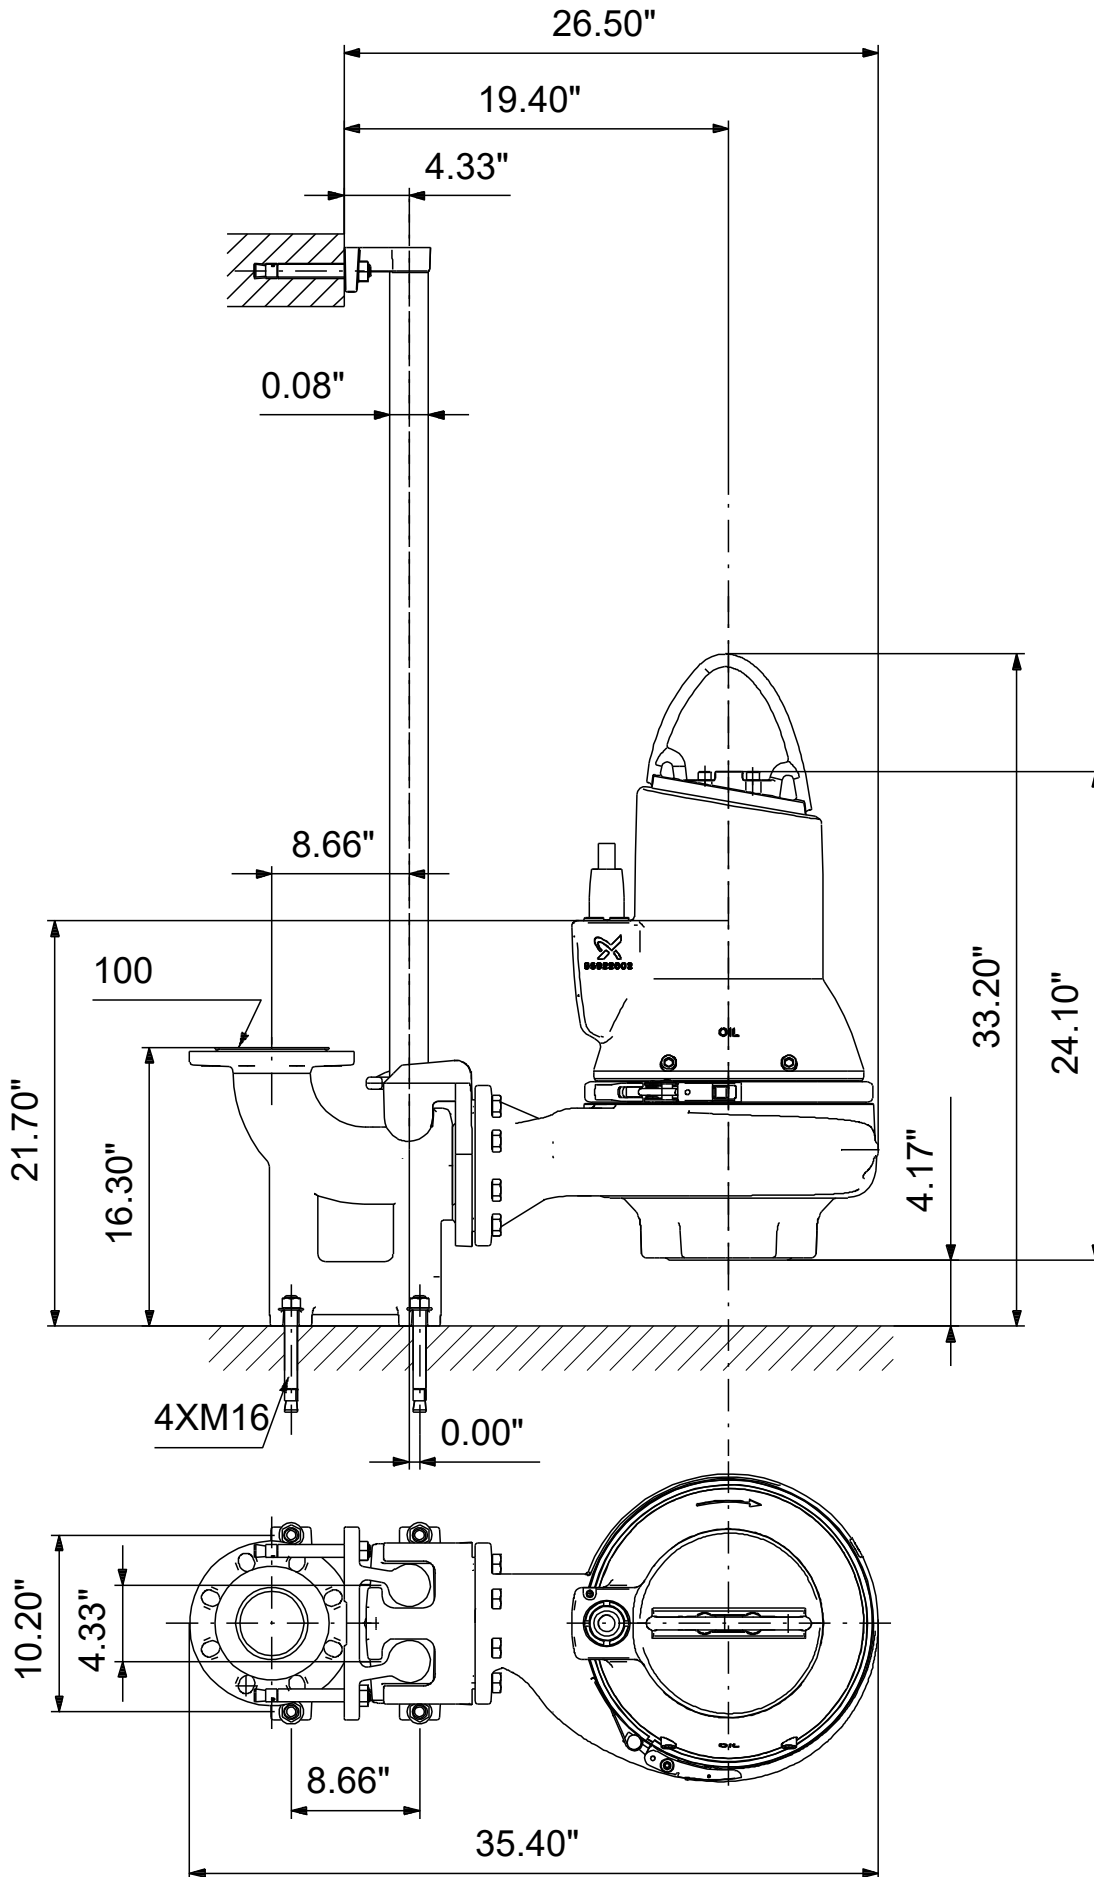

99034765 SLV.40.A40 .40.EX.4.60J.C 60 Hz

Note! All units are in [in] unless others are stated.
Disclaimer: This simplified dimensional drawing does not show all details.

99034765 SLV.40.A40 .40.EX.4.60J.C 60 Hz

Note! All units are in [in] unless others are stated
Disclaimer: This simplified dimensional drawing does not show all details.

99034765 SLV.40.A40 .40.EX.4.60J.C 60 Hz

Note! All units are in [in] unless others are stated.
Disclaimer: This simplified dimensional drawing does not show all details.