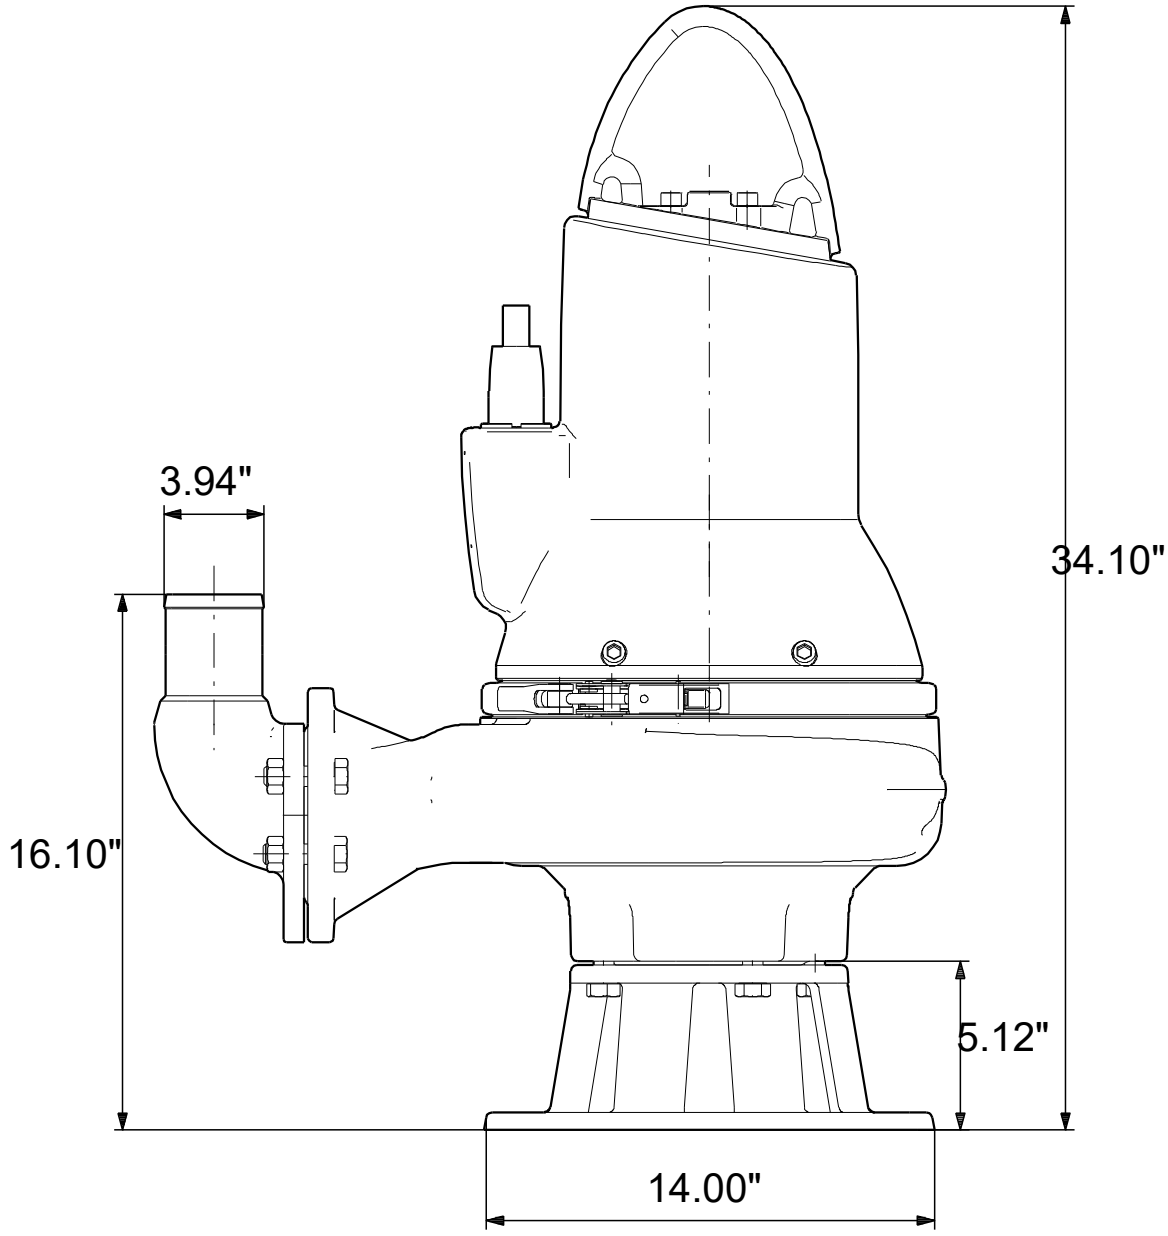

99034765 SLV.40.A40 .40.EX.4.60J.C 60 Hz

Note! All units are in [in] unless others are stated.
Disclaimer: This simplified dimensional drawing does not show all details.

99034765 SLV.40.A40 .40.EX.4.60J.C 60 Hz

Note! All units are in [in] unless others are stated
Disclaimer: This simplified dimensional drawing does not show all details.

99034765 SLV.40.A40 .40.EX.4.60J.C 60 Hz

Note! All units are in [in] unless others are stated.
Disclaimer: This simplified dimensional drawing does not show all details.