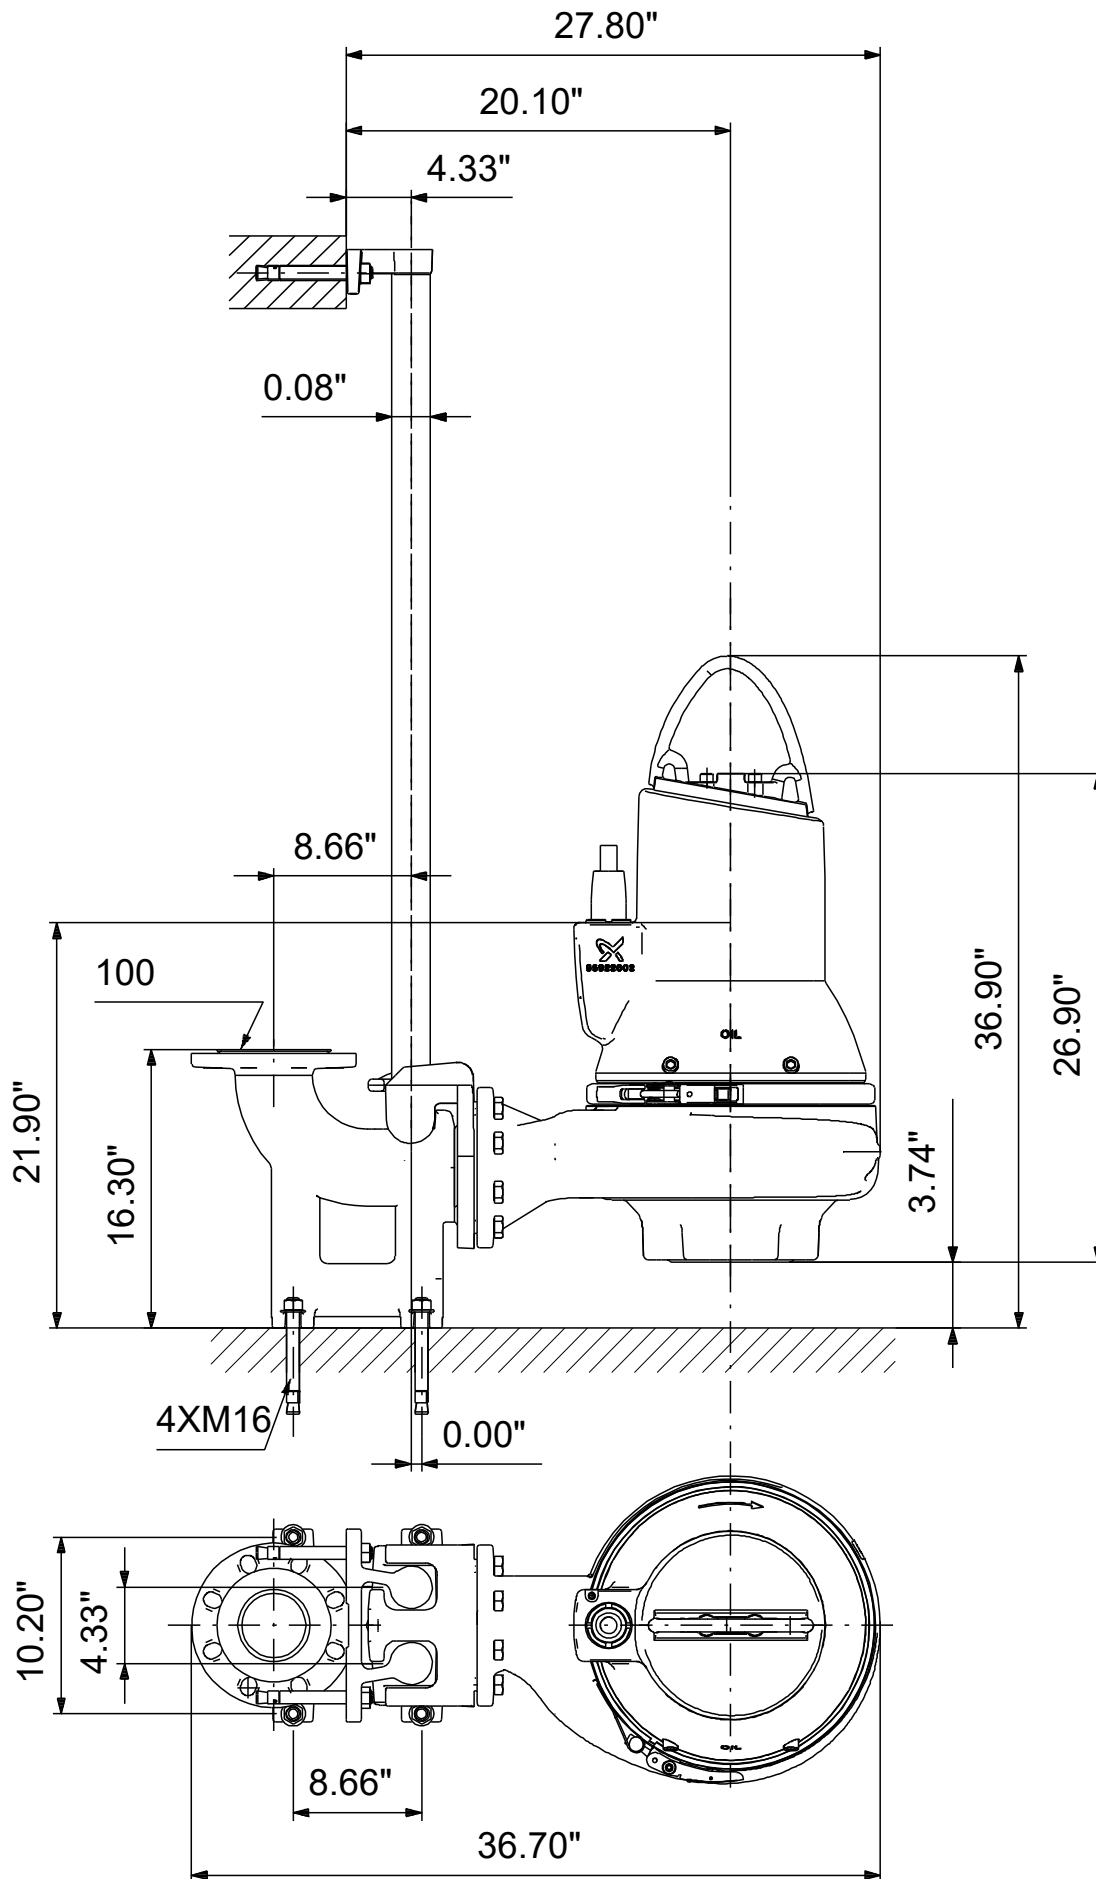

# 99034761 SLV.40.A40 .100.EX.4.60J.C 60 Hz

Note! All units are in [in] unless others are stated.  
Disclaimer: This simplified dimensional drawing does not show all details.

# 99034761 SLV.40.A40 .100.EX.4.60J.C 60 Hz

Note! All units are in [in] unless others are stated  
Disclaimer: This simplified dimensional drawing does not show all details.

99034761 SLV.40.A40 .100.EX.4.60J.C 60 Hz

Note! All units are in [in] unless others are stated.  
Disclaimer: This simplified dimensional drawing does not show all details.