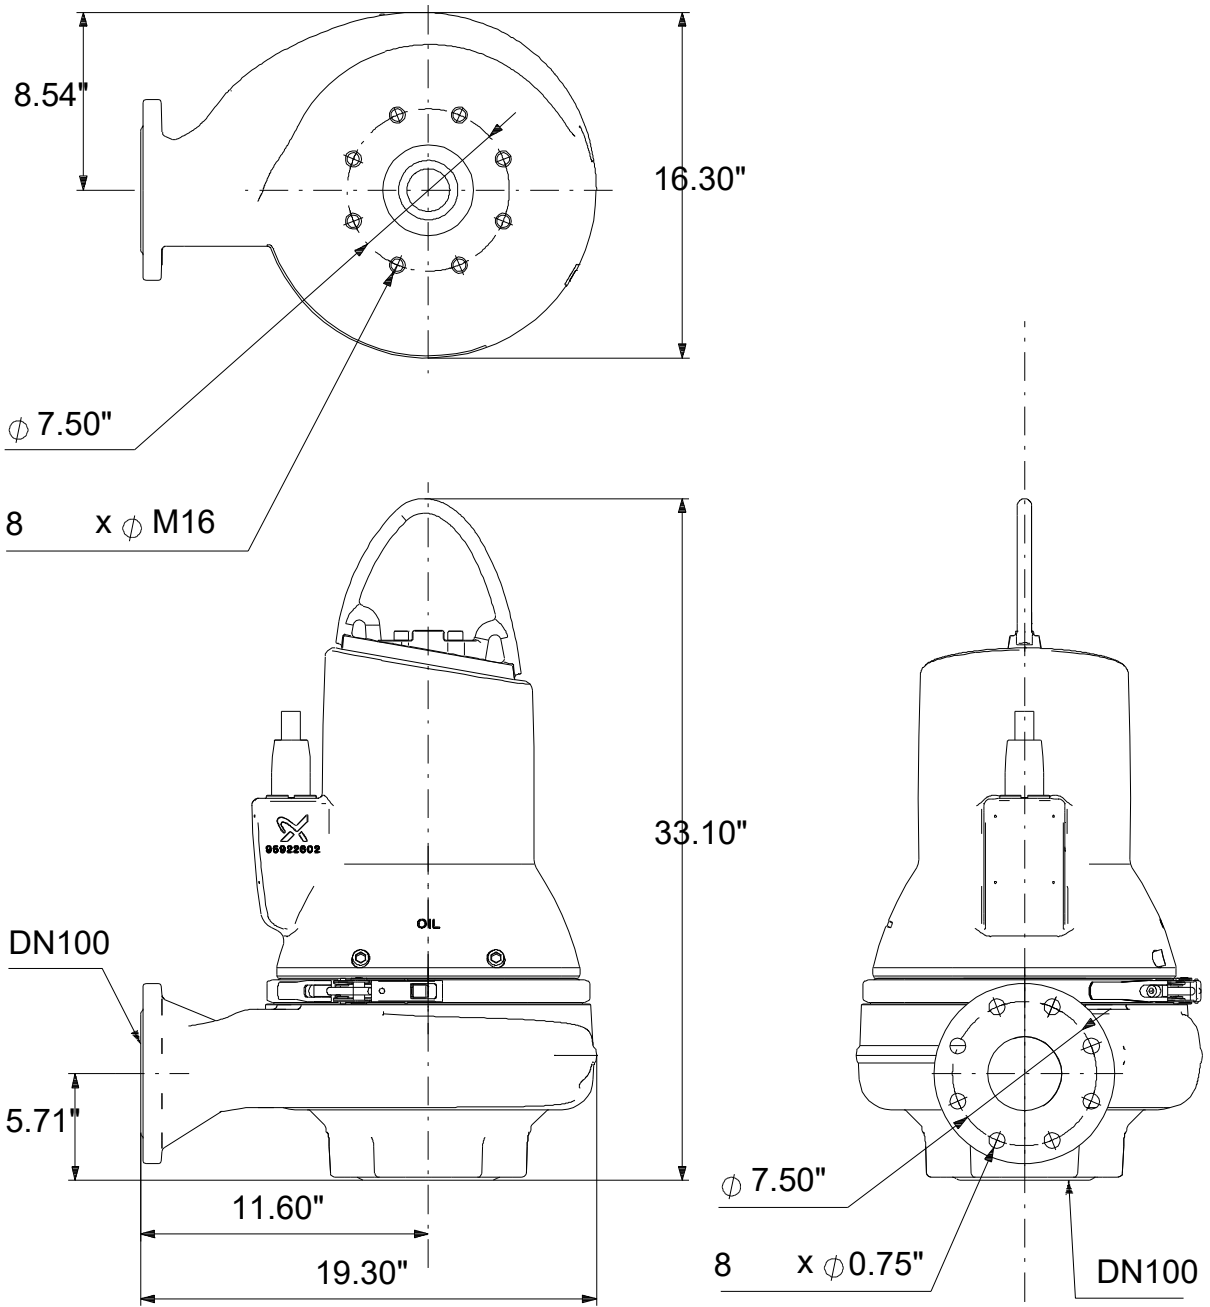

# 99034761 SLV.40.A40 .100.EX.4.60J.C 60 Hz

Note! All units are in [in] unless others are stated.  
Disclaimer: This simplified dimensional drawing does not show all details.

# 99034761 SLV.40.A40 .100.EX.4.60J.C 60 Hz

Note! All units are in [in] unless others are stated  
Disclaimer: This simplified dimensional drawing does not show all details.

99034761 SLV.40.A40 .100.EX.4.60J.C 60 Hz

Note! All units are in [in] unless others are stated.  
Disclaimer: This simplified dimensional drawing does not show all details.