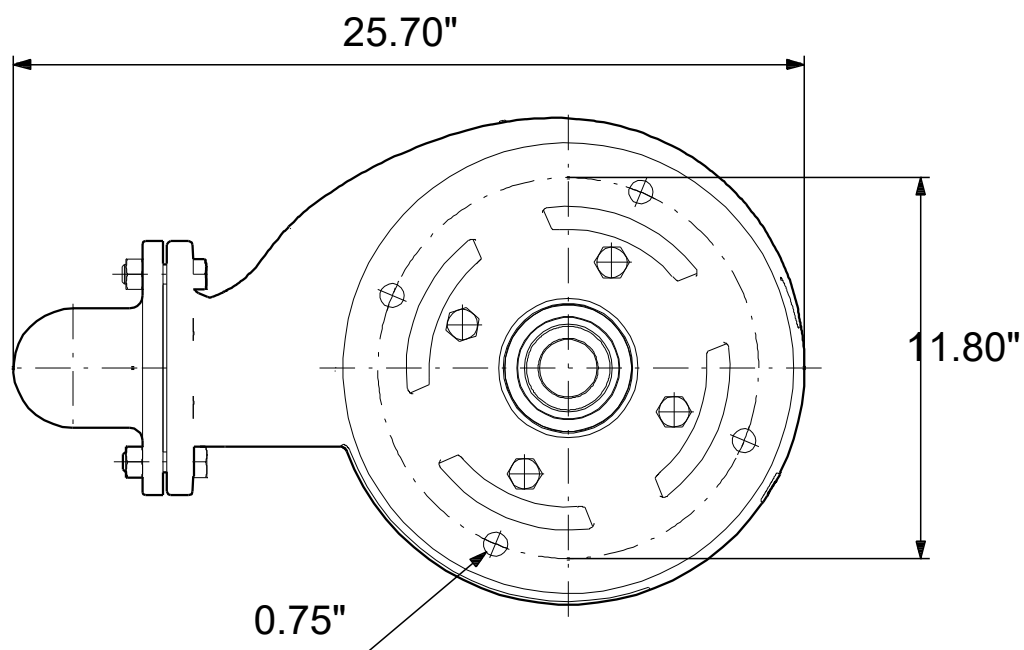

# 99034761 SLV.40.A40 .100.EX.4.60J.C 60 Hz

Note! All units are in [in] unless others are stated.  
Disclaimer: This simplified dimensional drawing does not show all details.

# 99034761 SLV.40.A40 .100.EX.4.60J.C 60 Hz

Note! All units are in [in] unless others are stated  
Disclaimer: This simplified dimensional drawing does not show all details.

99034761 SLV.40.A40 .100.EX.4.60J.C 60 Hz

Note! All units are in [in] unless others are stated.  
Disclaimer: This simplified dimensional drawing does not show all details.