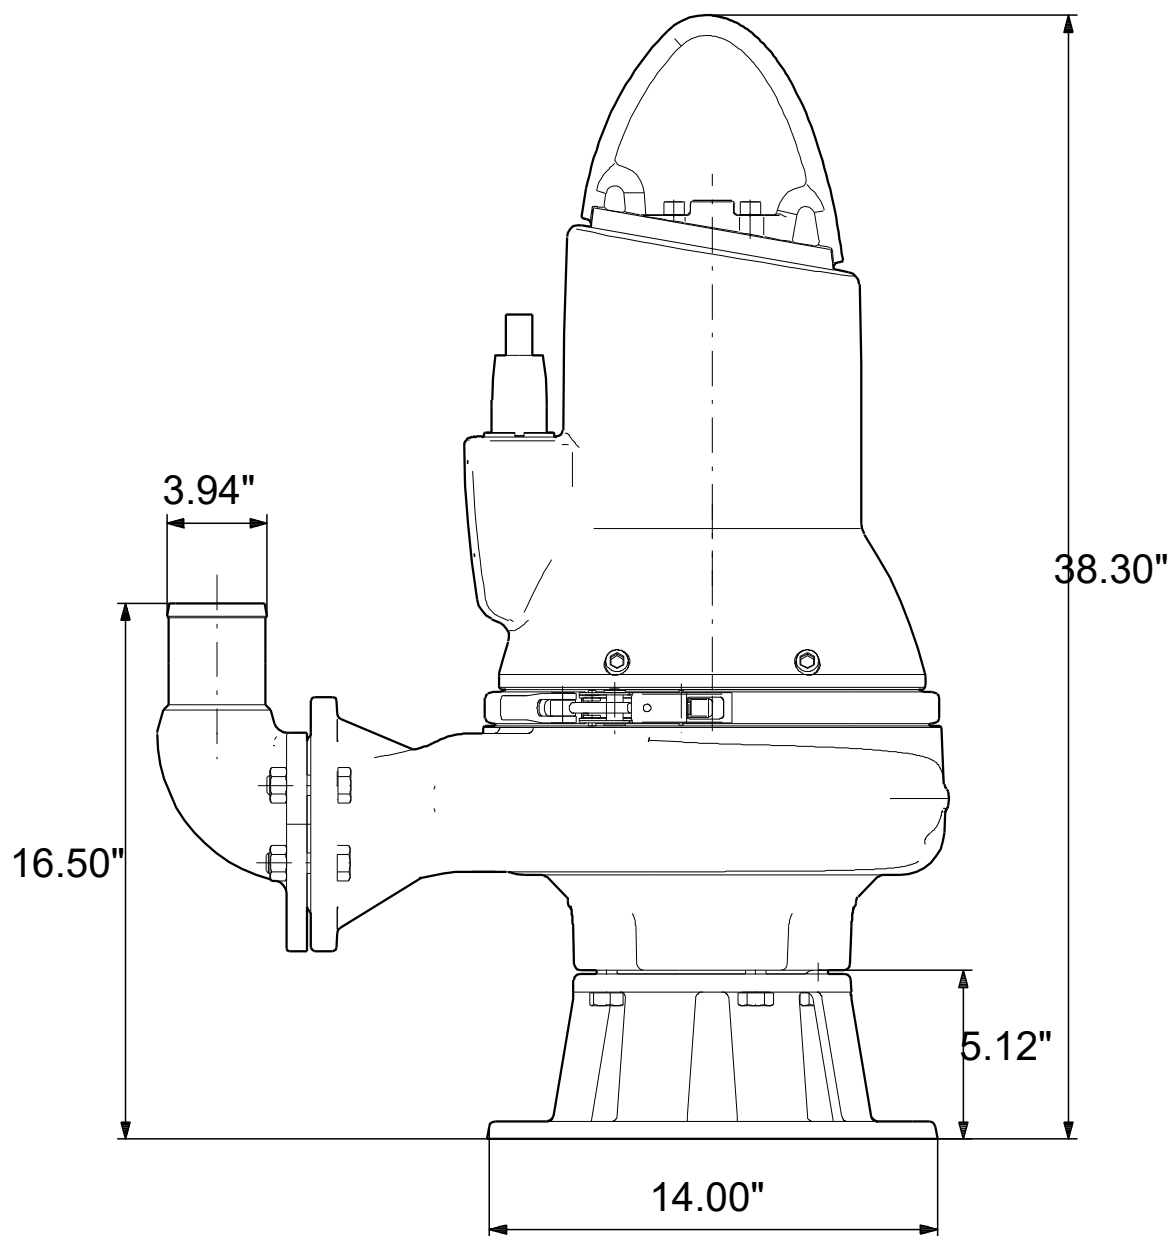

# 99034761 SLV.40.A40 .100.EX.4.60J.C 60 Hz

Note! All units are in [in] unless others are stated.  
Disclaimer: This simplified dimensional drawing does not show all details.

# 99034761 SLV.40.A40 .100.EX.4.60J.C 60 Hz

Note! All units are in [in] unless others are stated  
Disclaimer: This simplified dimensional drawing does not show all details.

99034761 SLV.40.A40 .100.EX.4.60J.C 60 Hz

Note! All units are in [in] unless others are stated.  
Disclaimer: This simplified dimensional drawing does not show all details.