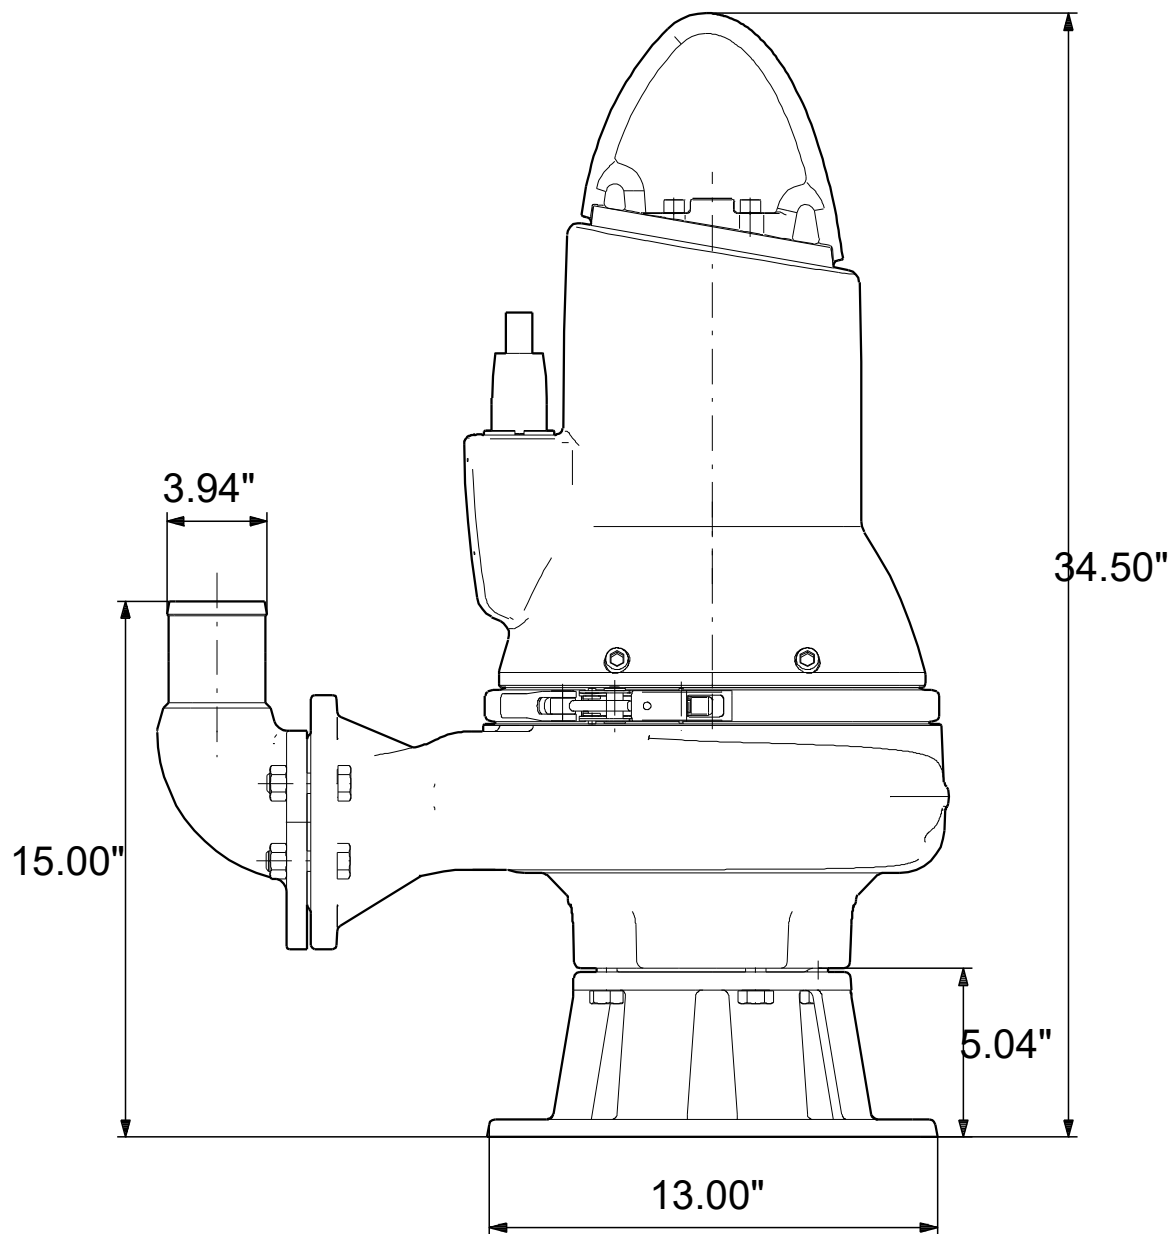

99034759 SLV.30.A40 .55.EX.4.60J.C 60 Hz

Note! All units are in [in] unless others are stated.
Disclaimer: This simplified dimensional drawing does not show all details.

99034759 SLV.30.A40 .55.EX.4.60J.C 60 Hz

Note! All units are in [in] unless others are stated
Disclaimer: This simplified dimensional drawing does not show all details.

99034759 SLV.30.A40 .55.EX.4.60J.C 60 Hz

Note! All units are in [in] unless others are stated.
Disclaimer: This simplified dimensional drawing does not show all details.