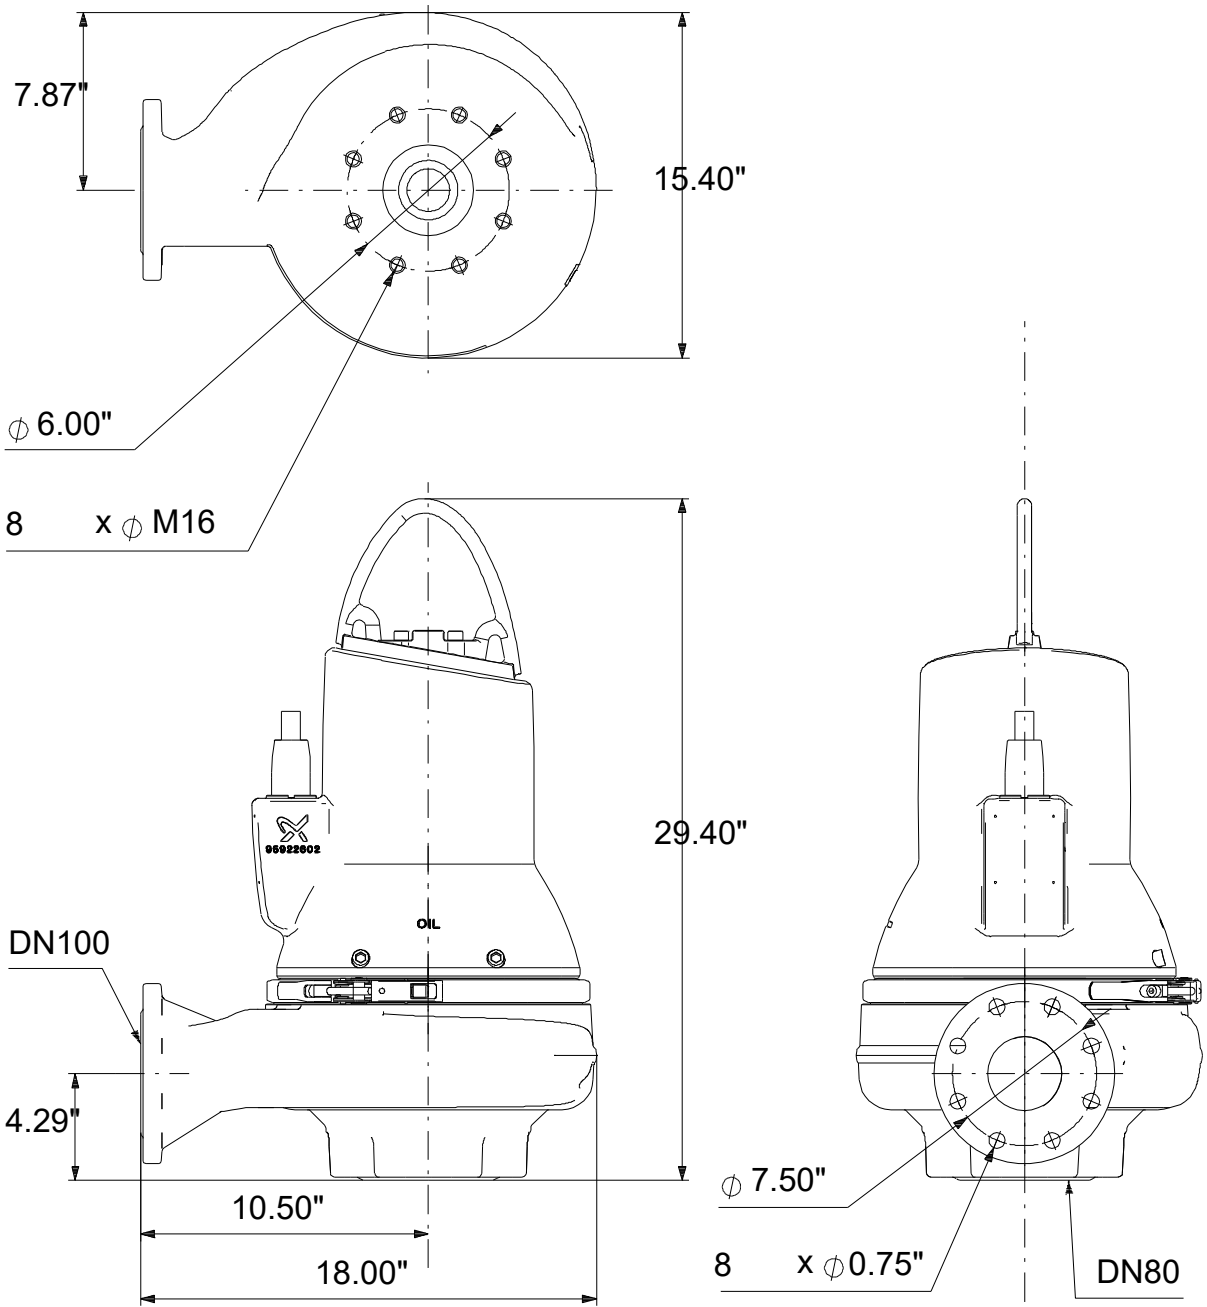

99034759 SLV.30.A40 .55.EX.4.60J.C 60 Hz

Note! All units are in [in] unless others are stated.
Disclaimer: This simplified dimensional drawing does not show all details.

99034759 SLV.30.A40 .55.EX.4.60J.C 60 Hz

Note! All units are in [in] unless others are stated
Disclaimer: This simplified dimensional drawing does not show all details.

99034759 SLV.30.A40 .55.EX.4.60J.C 60 Hz

Note! All units are in [in] unless others are stated.
Disclaimer: This simplified dimensional drawing does not show all details.