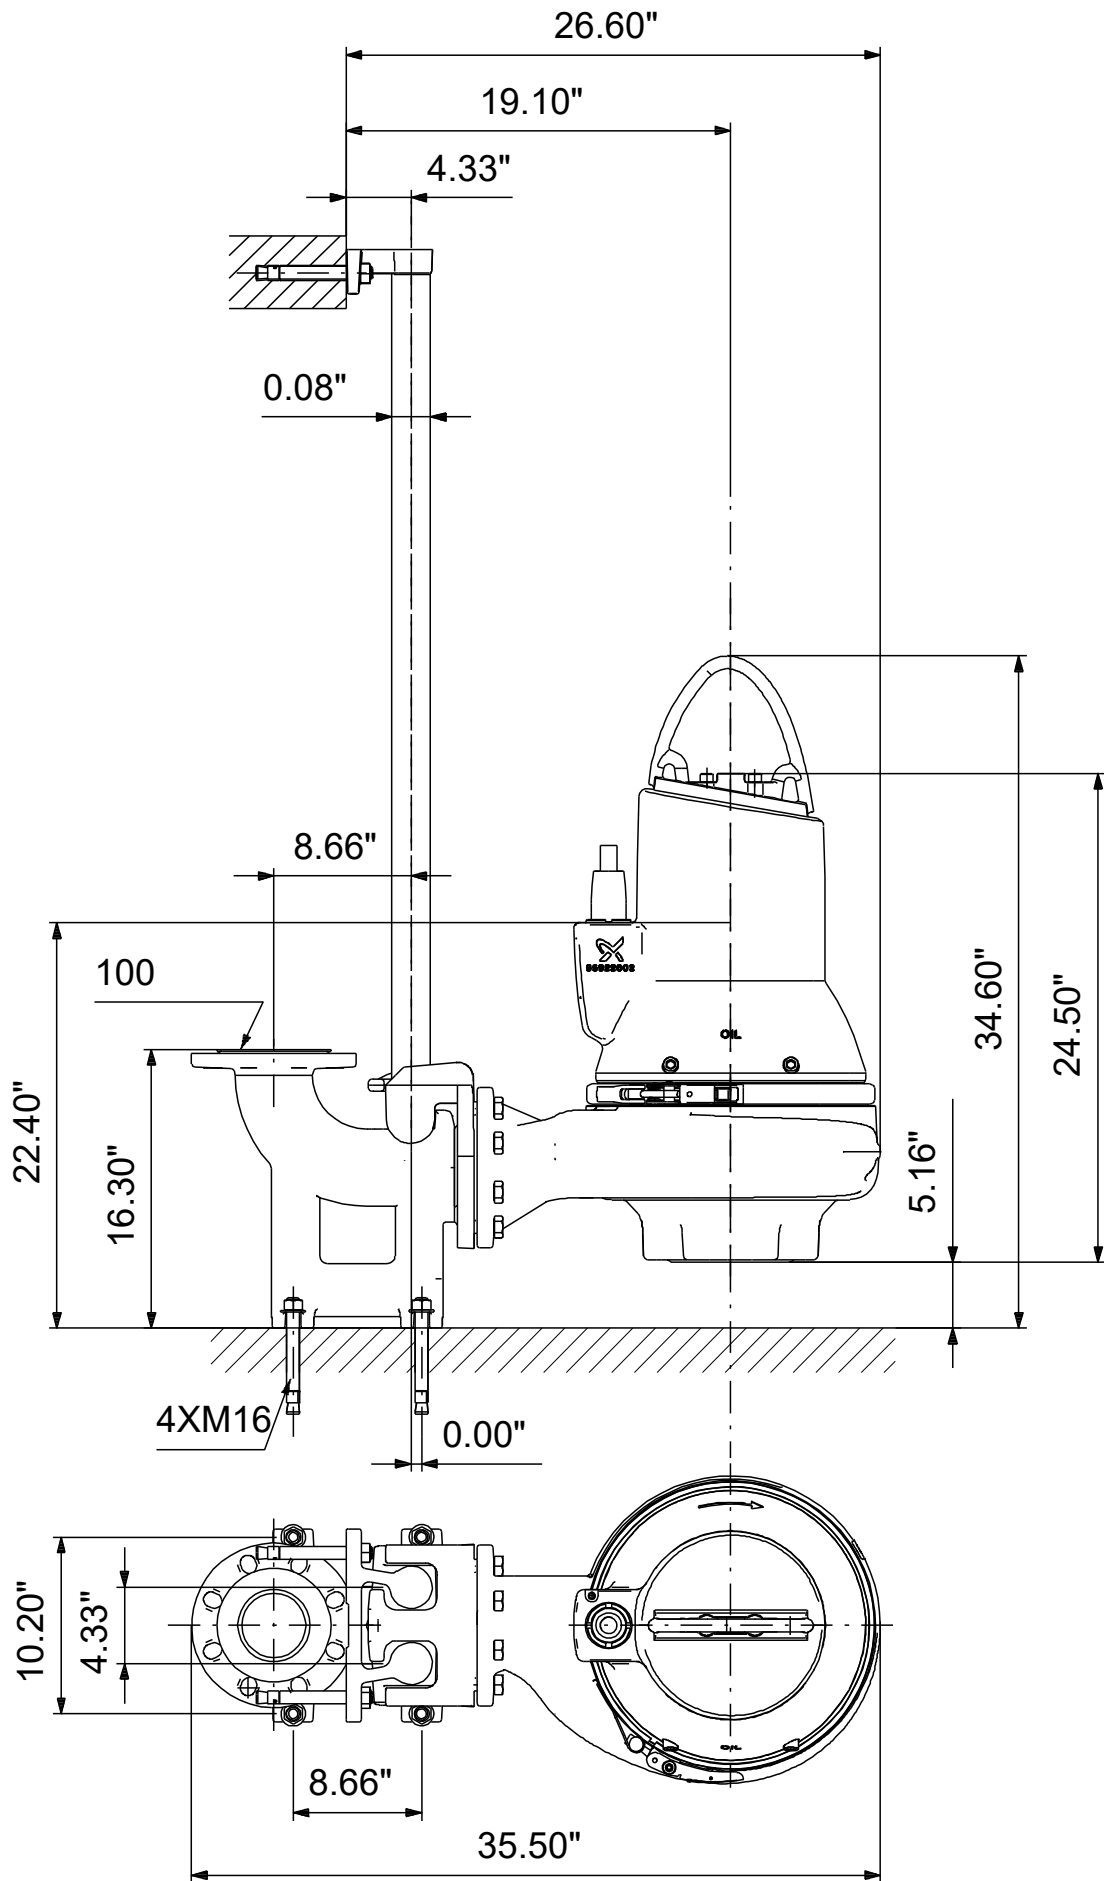

99034759 SLV.30.A40 .55.EX.4.60J.C 60 Hz

Note! All units are in [in] unless others are stated.
Disclaimer: This simplified dimensional drawing does not show all details.

99034759 SLV.30.A40 .55.EX.4.60J.C 60 Hz

Note! All units are in [in] unless others are stated
Disclaimer: This simplified dimensional drawing does not show all details.

99034759 SLV.30.A40 .55.EX.4.60J.C 60 Hz

Note! All units are in [in] unless others are stated.
Disclaimer: This simplified dimensional drawing does not show all details.