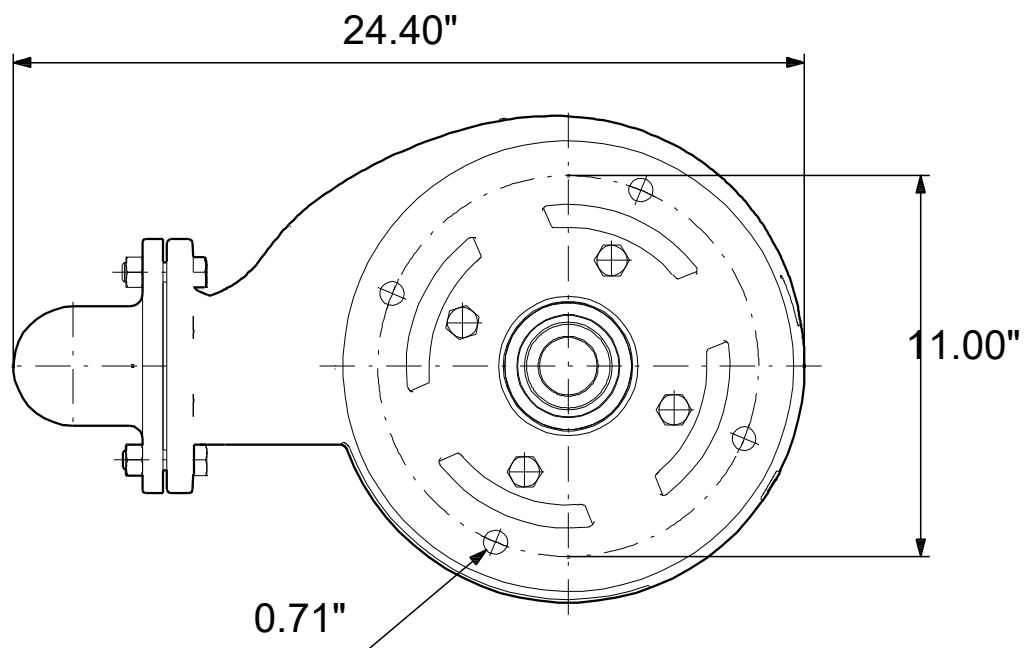

99034759 SLV.30.A40 .55.EX.4.60J.C 60 Hz

Note! All units are in [in] unless others are stated.
Disclaimer: This simplified dimensional drawing does not show all details.

99034759 SLV.30.A40 .55.EX.4.60J.C 60 Hz

Note! All units are in [in] unless others are stated
Disclaimer: This simplified dimensional drawing does not show all details.

99034759 SLV.30.A40 .55.EX.4.60J.C 60 Hz

Note! All units are in [in] unless others are stated.
Disclaimer: This simplified dimensional drawing does not show all details.