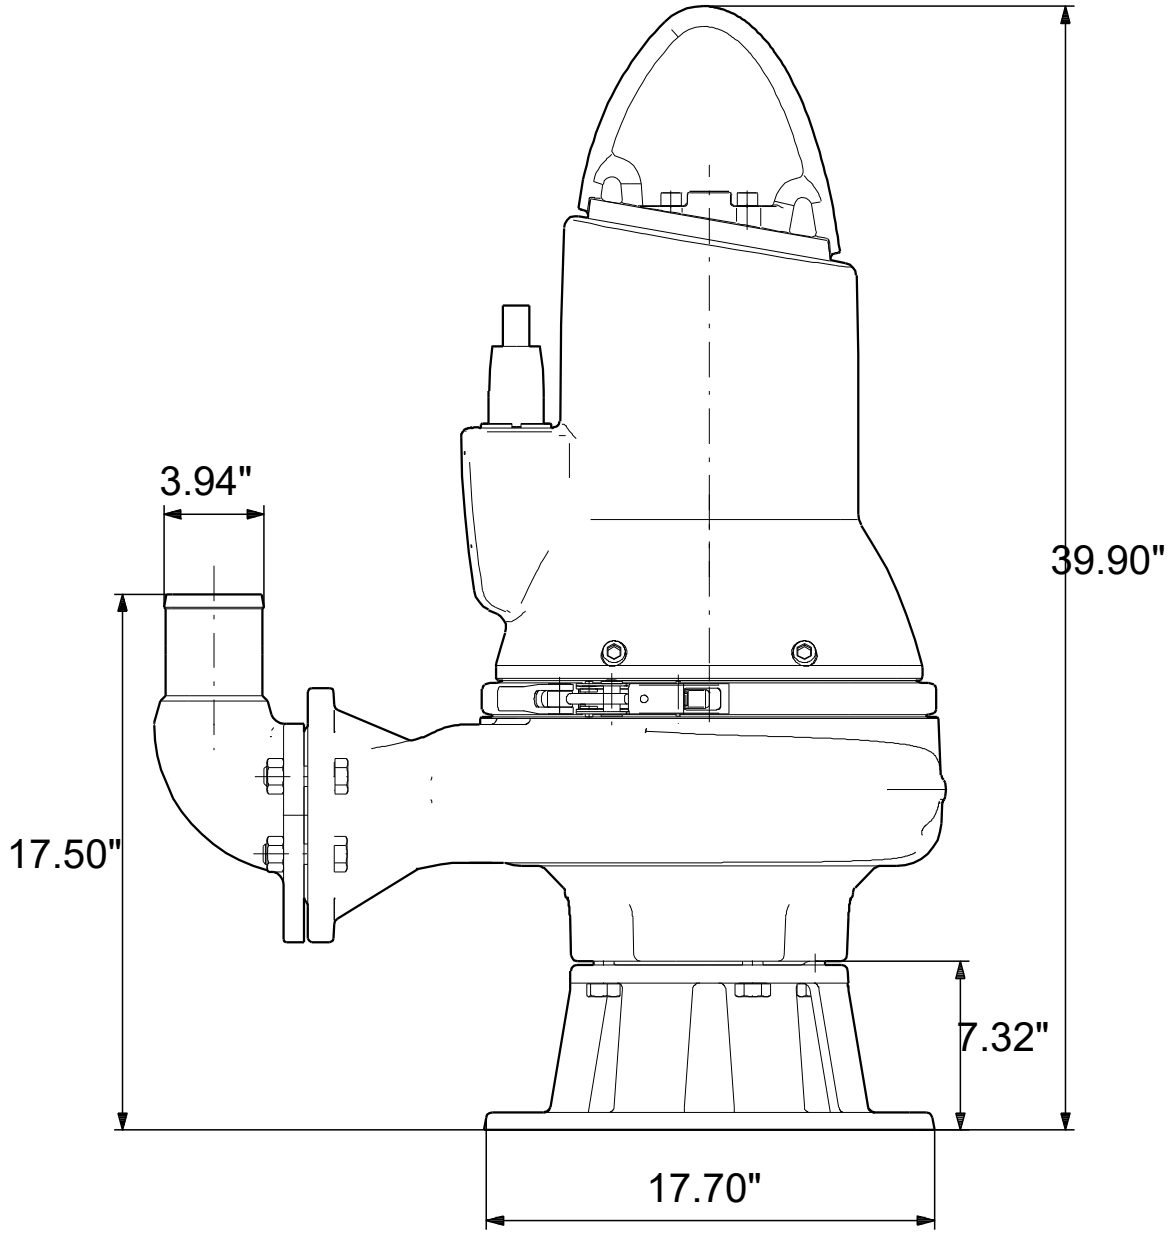

99034743 SL1.40.A40 .100.EX.4.60J.C 60 Hz

Note! All units are in [in] unless others are stated.
Disclaimer: This simplified dimensional drawing does not show all details.

99034743 SL1.40.A40 .100.EX.4.60J.C 60 Hz

Note! All units are in [in] unless others are stated
Disclaimer: This simplified dimensional drawing does not show all details.

99034743 SL1.40.A40 .100.EX.4.60J.C 60 Hz

Note! All units are in [in] unless others are stated.
Disclaimer: This simplified dimensional drawing does not show all details.