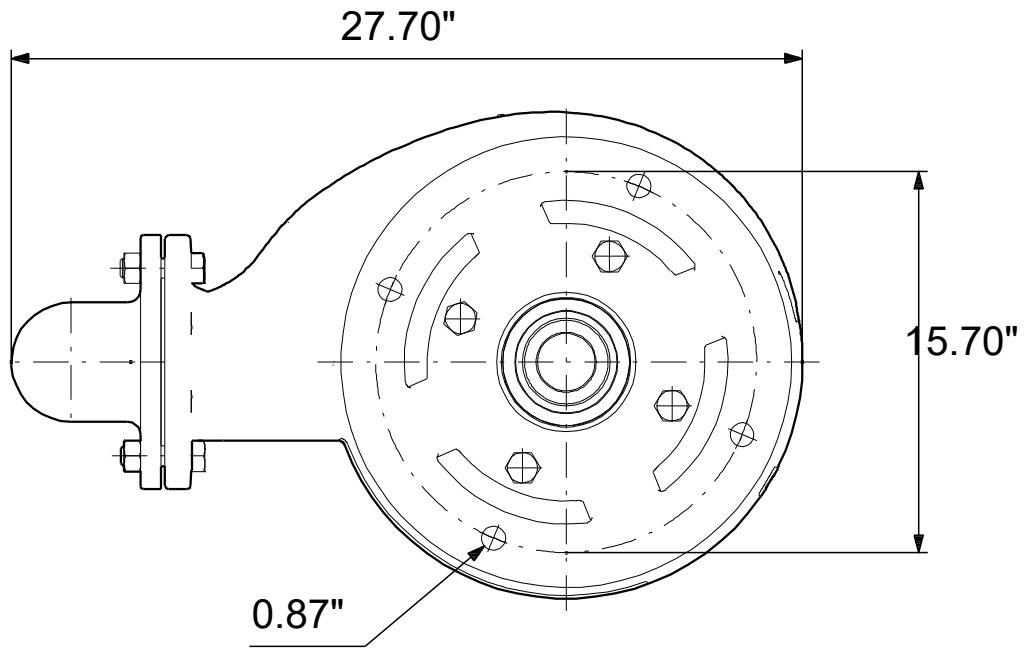

99034743 SL1.40.A40 .100.EX.4.60J.C 60 Hz

Note! All units are in [in] unless others are stated.
Disclaimer: This simplified dimensional drawing does not show all details.

99034743 SL1.40.A40 .100.EX.4.60J.C 60 Hz

Note! All units are in [in] unless others are stated
Disclaimer: This simplified dimensional drawing does not show all details.

99034743 SL1.40.A40 .100.EX.4.60J.C 60 Hz

Note! All units are in [in] unless others are stated.
Disclaimer: This simplified dimensional drawing does not show all details.