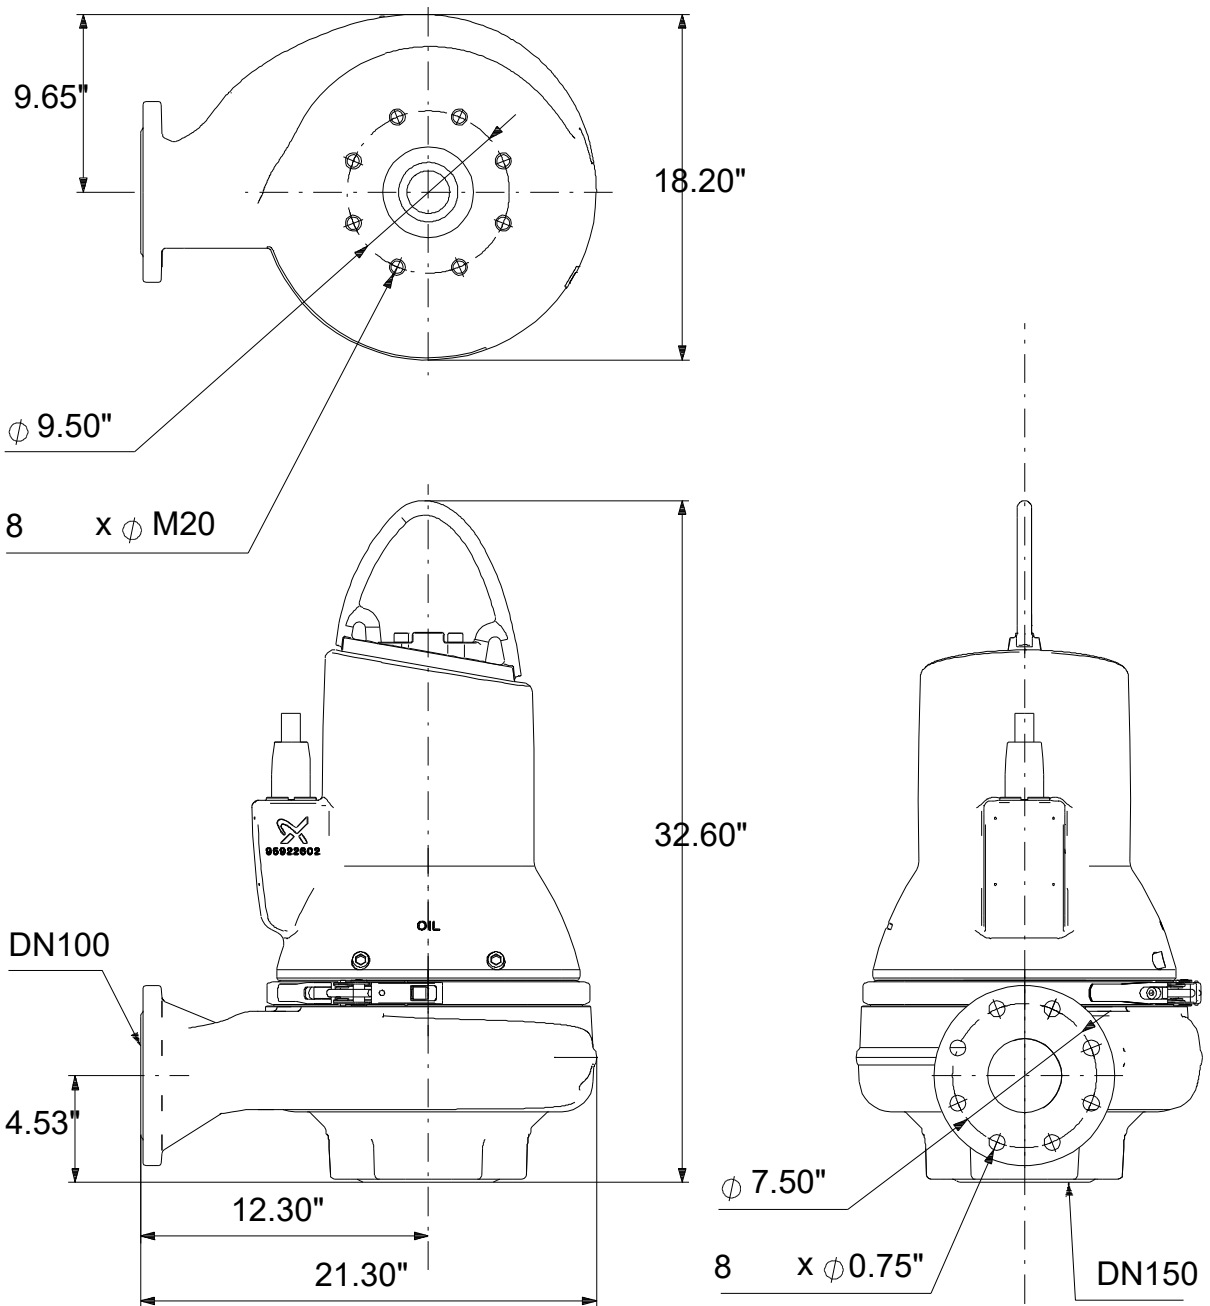

99034743 SL1.40.A40 .100.EX.4.60J.C 60 Hz

Note! All units are in [in] unless others are stated.
Disclaimer: This simplified dimensional drawing does not show all details.

99034743 SL1.40.A40 .100.EX.4.60J.C 60 Hz

Note! All units are in [in] unless others are stated
Disclaimer: This simplified dimensional drawing does not show all details.

99034743 SL1.40.A40 .100.EX.4.60J.C 60 Hz

Note! All units are in [in] unless others are stated.
Disclaimer: This simplified dimensional drawing does not show all details.