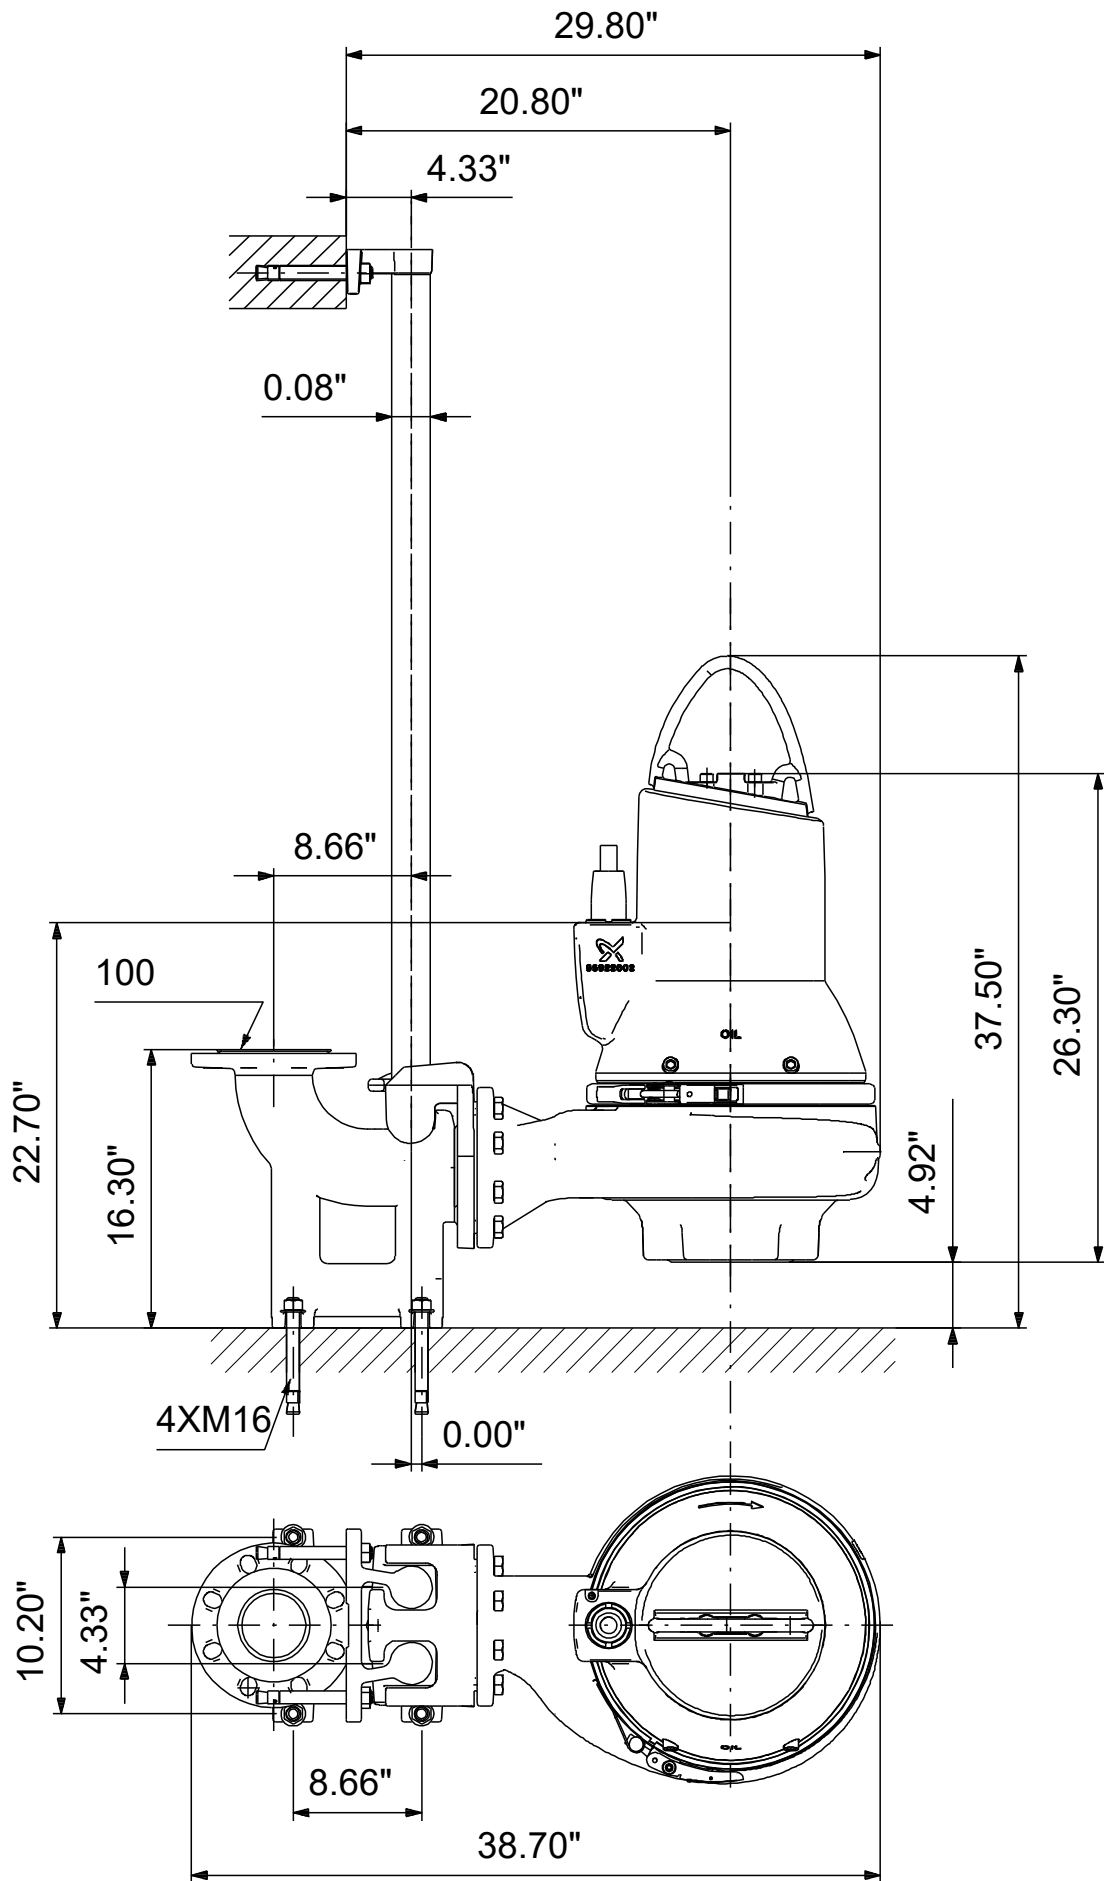

99034743 SL1.40.A40 .100.EX.4.60J.C 60 Hz

Note! All units are in [in] unless others are stated.
Disclaimer: This simplified dimensional drawing does not show all details.

99034743 SL1.40.A40 .100.EX.4.60J.C 60 Hz

Note! All units are in [in] unless others are stated
Disclaimer: This simplified dimensional drawing does not show all details.

99034743 SL1.40.A40 .100.EX.4.60J.C 60 Hz

Note! All units are in [in] unless others are stated.
Disclaimer: This simplified dimensional drawing does not show all details.