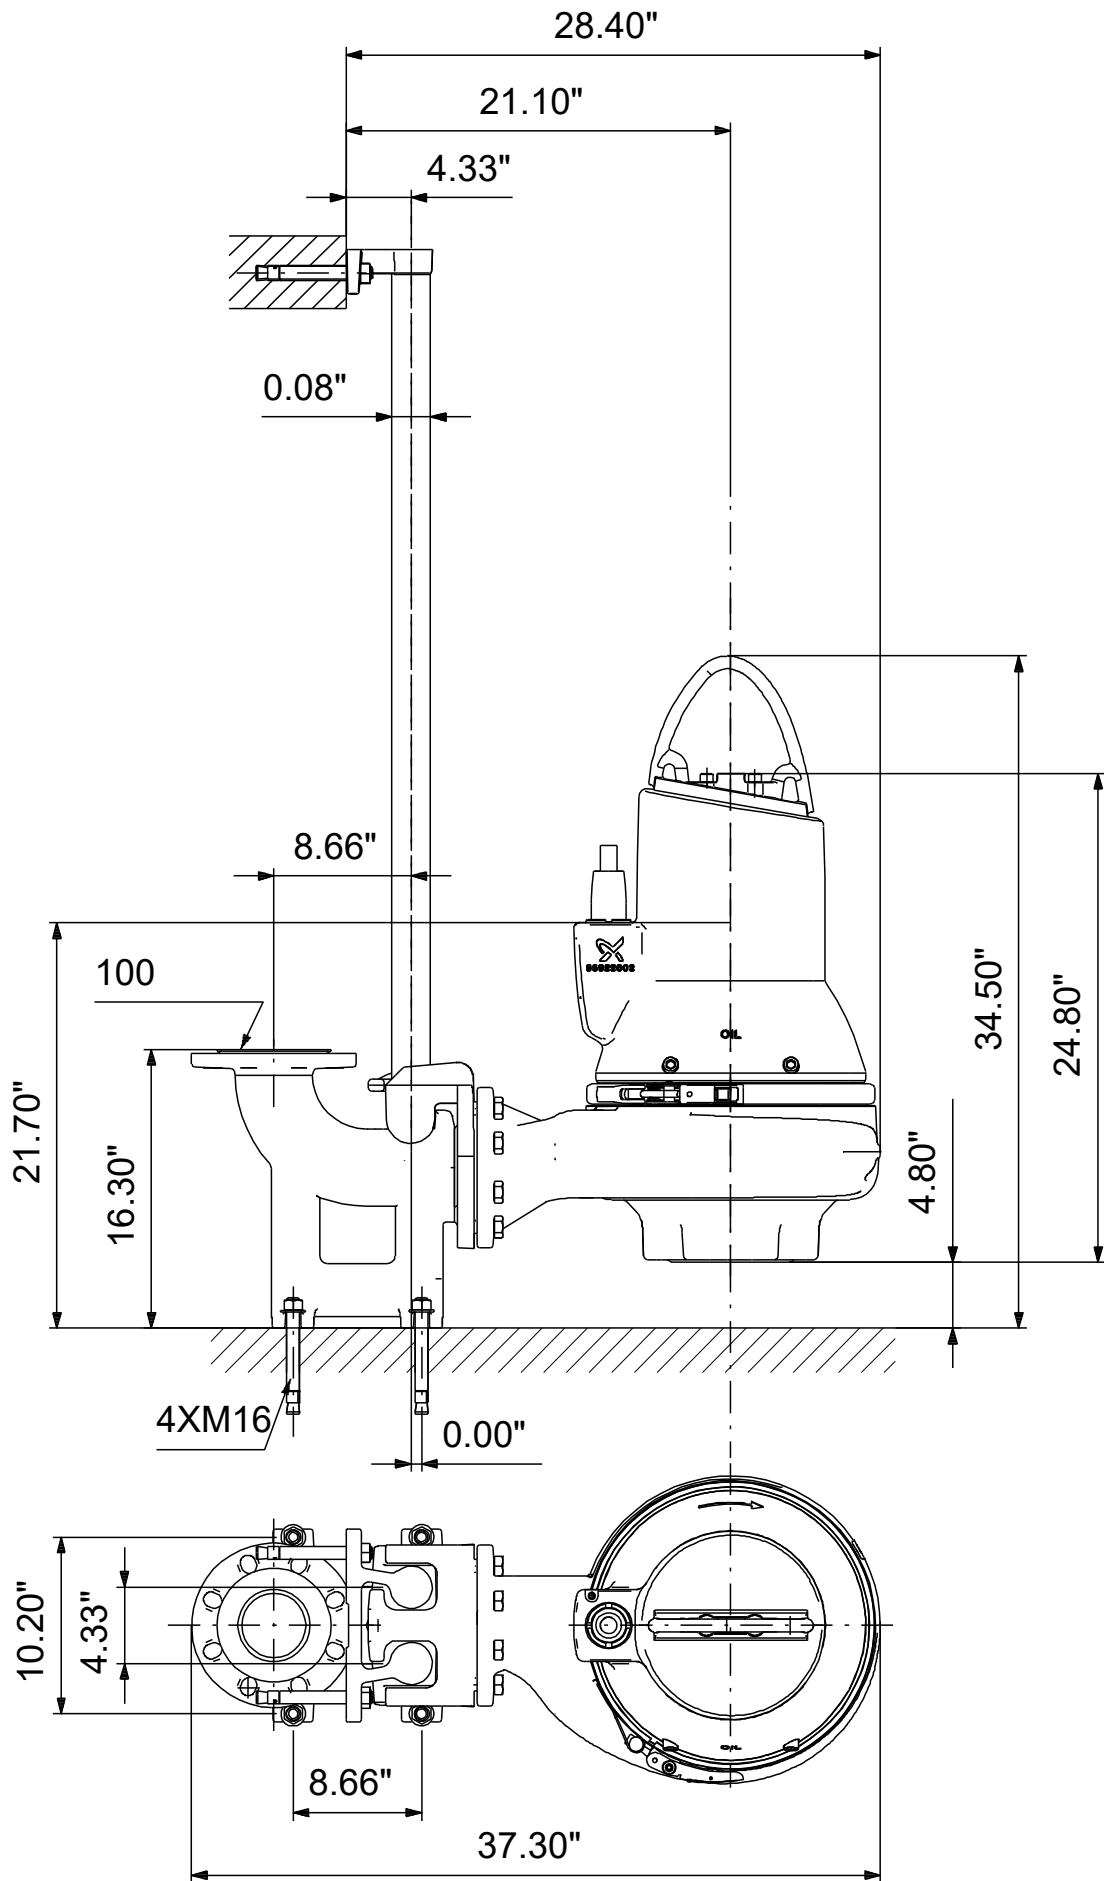

99034741 SL1.30.A40 .75.EX.4.60J.C 60 Hz

Note! All units are in [in] unless others are stated.
Disclaimer: This simplified dimensional drawing does not show all details.

99034741 SL1.30.A40 .75.EX.4.60J.C 60 Hz

Note! All units are in [in] unless others are stated
 Disclaimer: This simplified dimensional drawing does not show all details.

99034741 SL1.30.A40 .75.EX.4.60J.C 60 Hz

Note! All units are in [in] unless others are stated.
Disclaimer: This simplified dimensional drawing does not show all details.