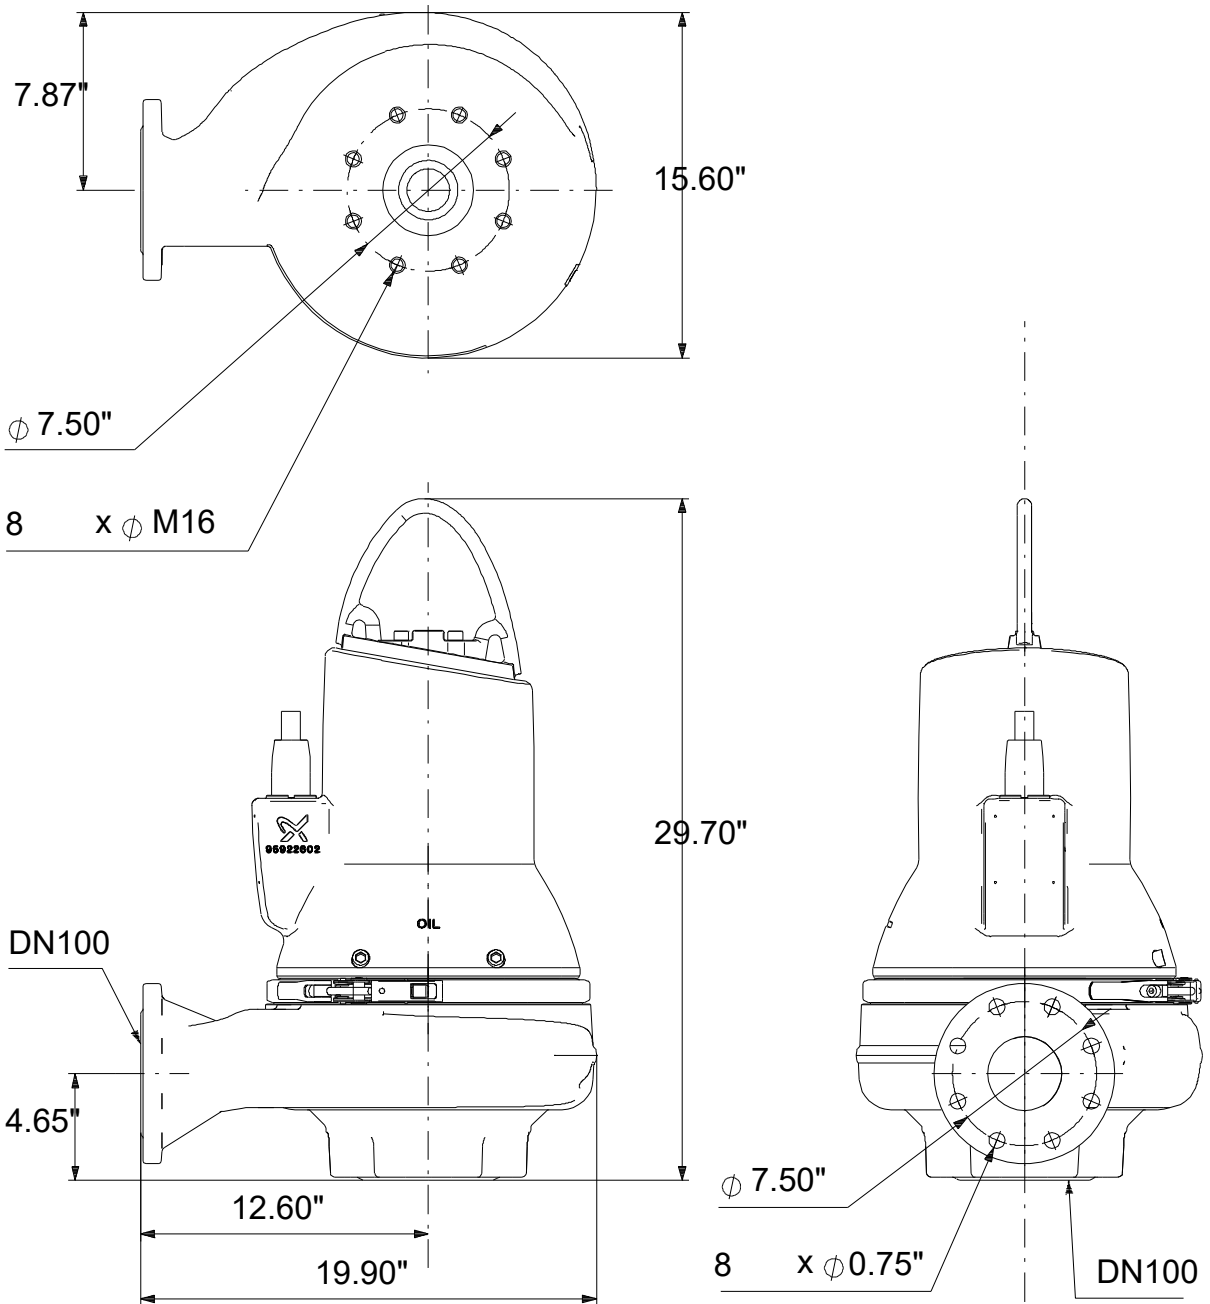

99034741 SL1.30.A40 .75.EX.4.60J.C 60 Hz

Note! All units are in [in] unless others are stated.
Disclaimer: This simplified dimensional drawing does not show all details.

99034741 SL1.30.A40 .75.EX.4.60J.C 60 Hz

Note! All units are in [in] unless others are stated
 Disclaimer: This simplified dimensional drawing does not show all details.

99034741 SL1.30.A40 .75.EX.4.60J.C 60 Hz

Note! All units are in [in] unless others are stated.
Disclaimer: This simplified dimensional drawing does not show all details.