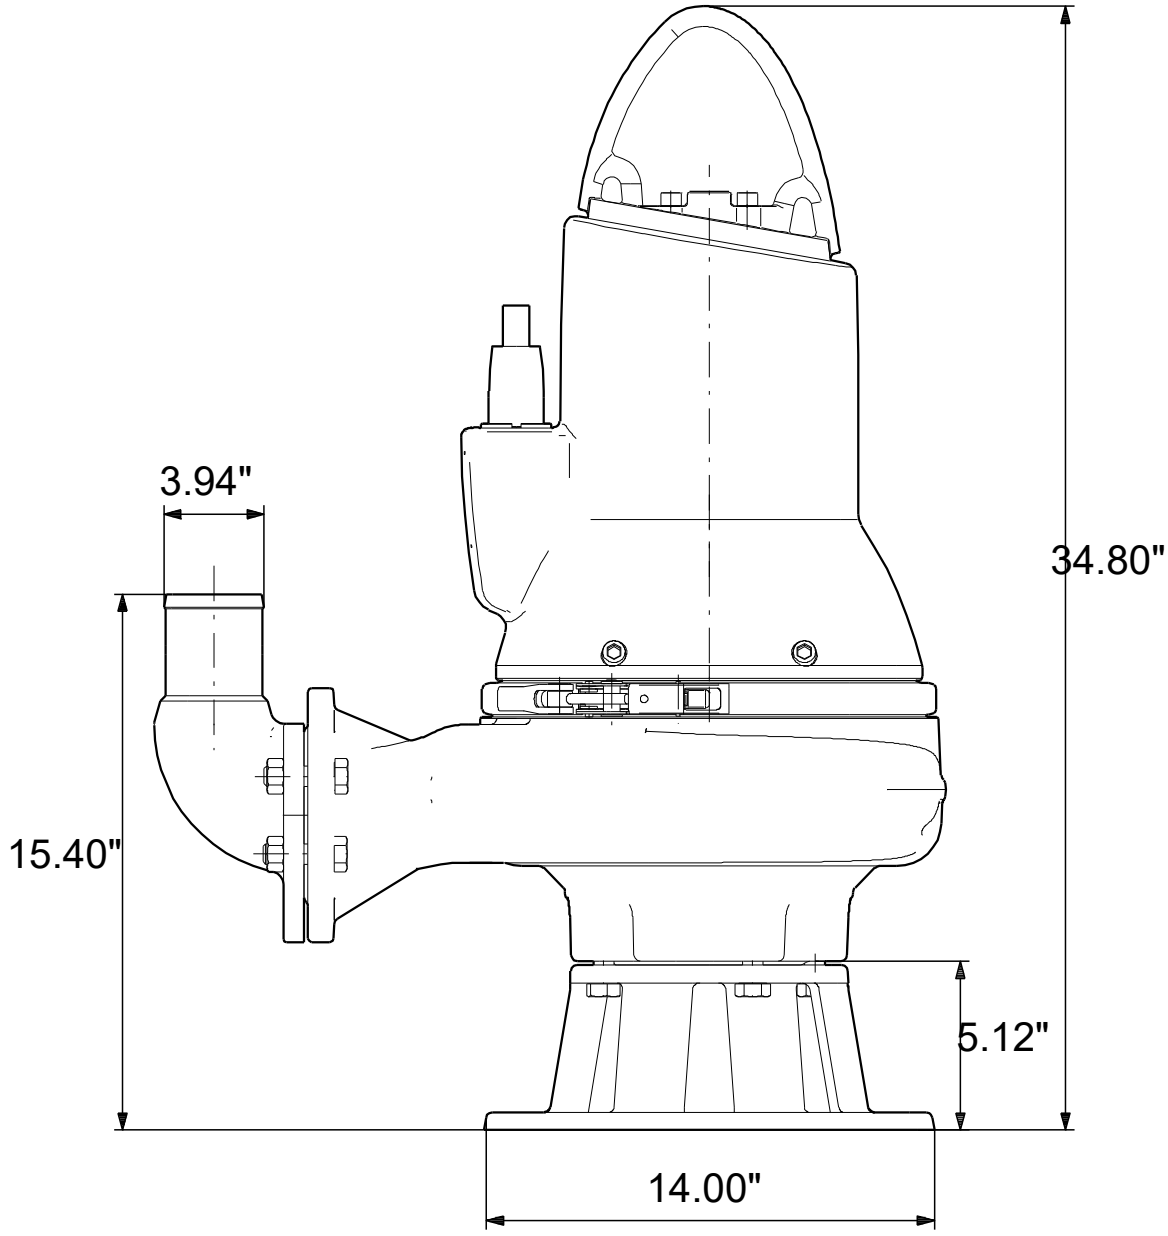

99034741 SL1.30.A40 .75.EX.4.60J.C 60 Hz

Note! All units are in [in] unless others are stated.
Disclaimer: This simplified dimensional drawing does not show all details.

99034741 SL1.30.A40 .75.EX.4.60J.C 60 Hz

Note! All units are in [in] unless others are stated
 Disclaimer: This simplified dimensional drawing does not show all details.

99034741 SL1.30.A40 .75.EX.4.60J.C 60 Hz

Note! All units are in [in] unless others are stated.
Disclaimer: This simplified dimensional drawing does not show all details.