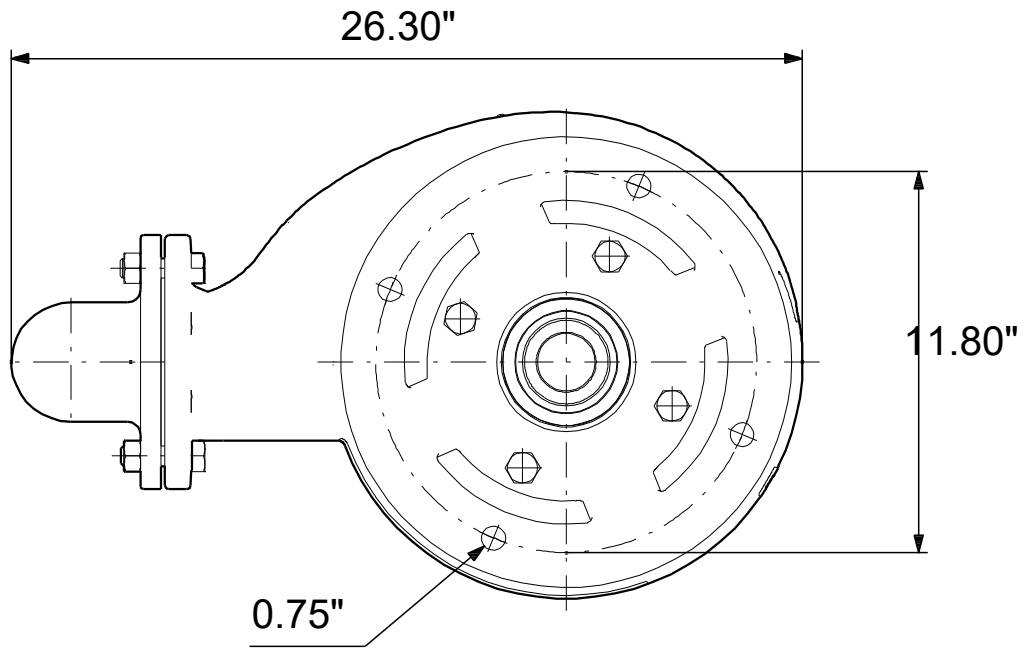

99034741 SL1.30.A40 .75.EX.4.60J.C 60 Hz

Note! All units are in [in] unless others are stated.
Disclaimer: This simplified dimensional drawing does not show all details.

99034741 SL1.30.A40 .75.EX.4.60J.C 60 Hz

Note! All units are in [in] unless others are stated
 Disclaimer: This simplified dimensional drawing does not show all details.

99034741 SL1.30.A40 .75.EX.4.60J.C 60 Hz

Note! All units are in [in] unless others are stated.
Disclaimer: This simplified dimensional drawing does not show all details.