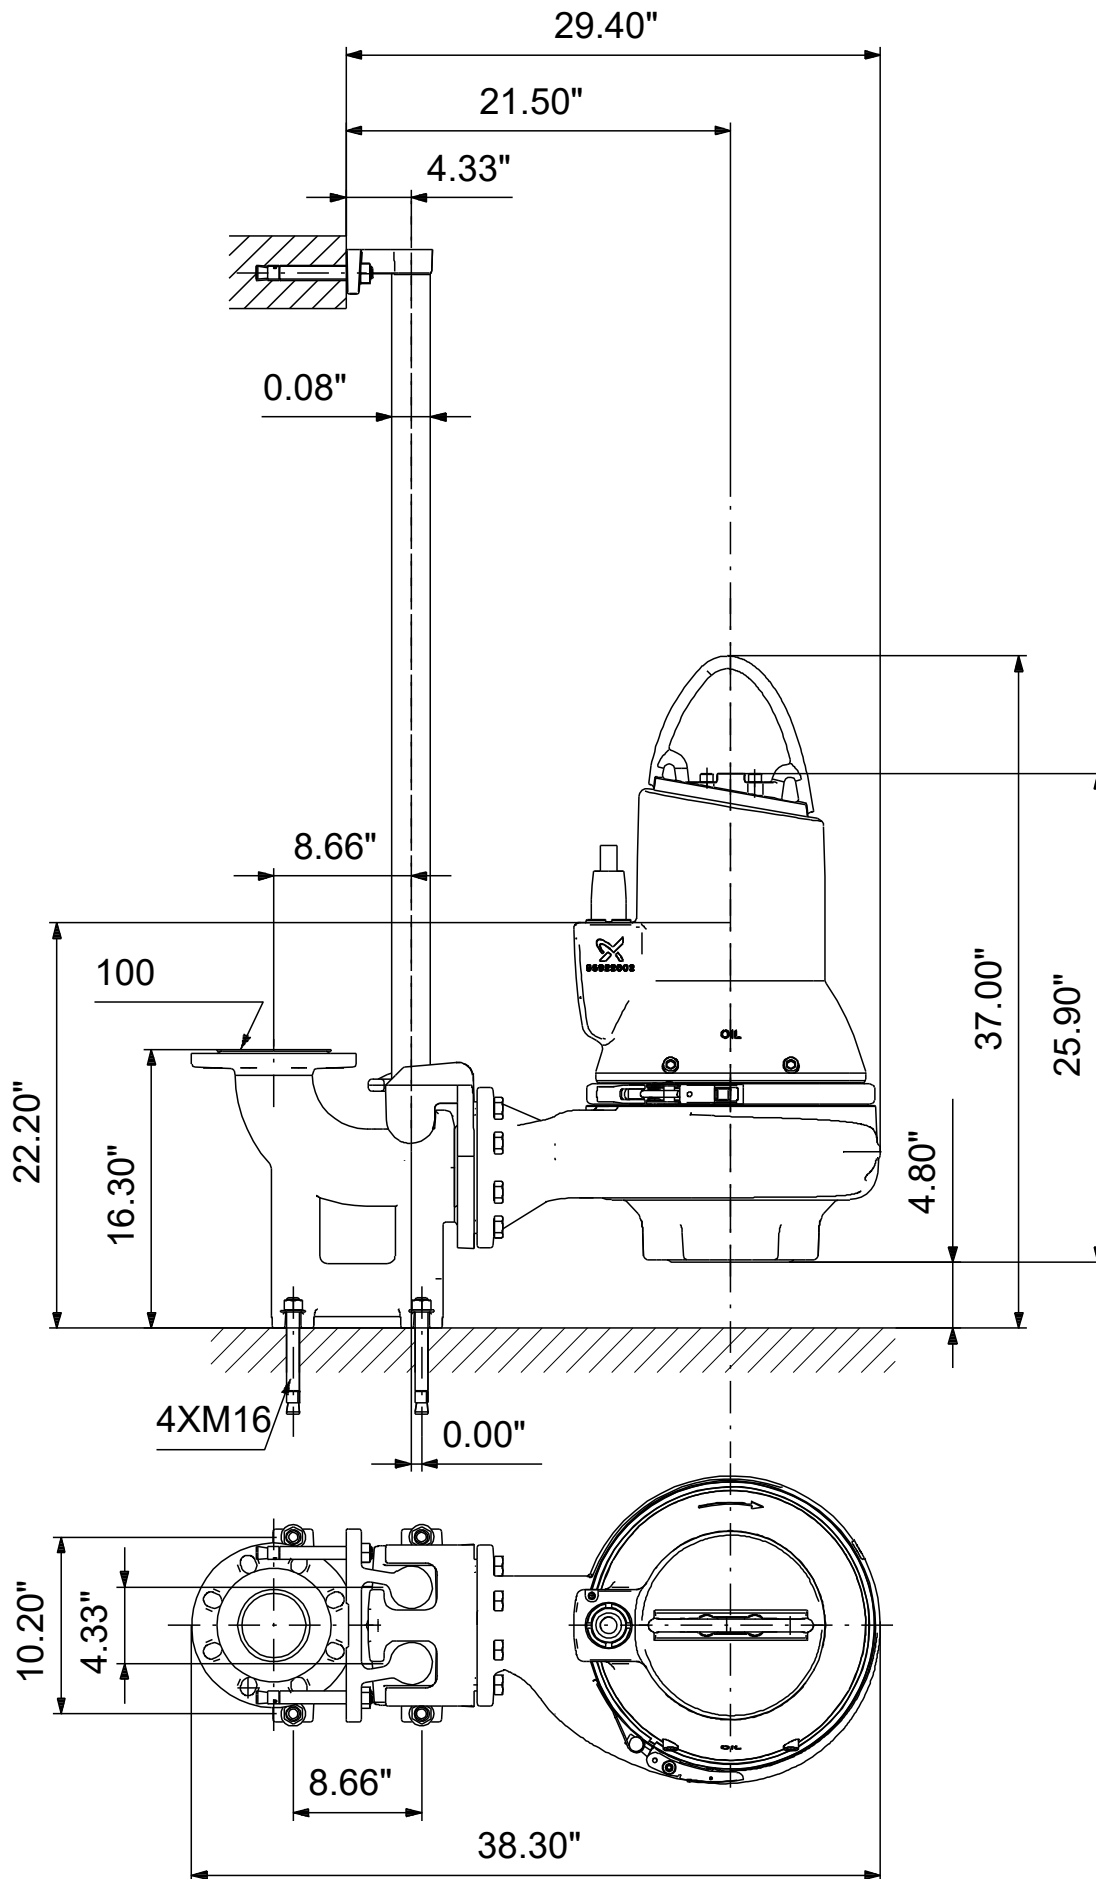

99034733 SL1.30.A40 .100.EX.4.60J.C 60 Hz

Note! All units are in [in] unless others are stated.
Disclaimer: This simplified dimensional drawing does not show all details.

99034733 SL1.30.A40 .100.EX.4.60J.C 60 Hz

Note! All units are in [in] unless others are stated
Disclaimer: This simplified dimensional drawing does not show all details.

99034733 SL1.30.A40 .100.EX.4.60J.C 60 Hz

Note! All units are in [in] unless others are stated.
Disclaimer: This simplified dimensional drawing does not show all details.