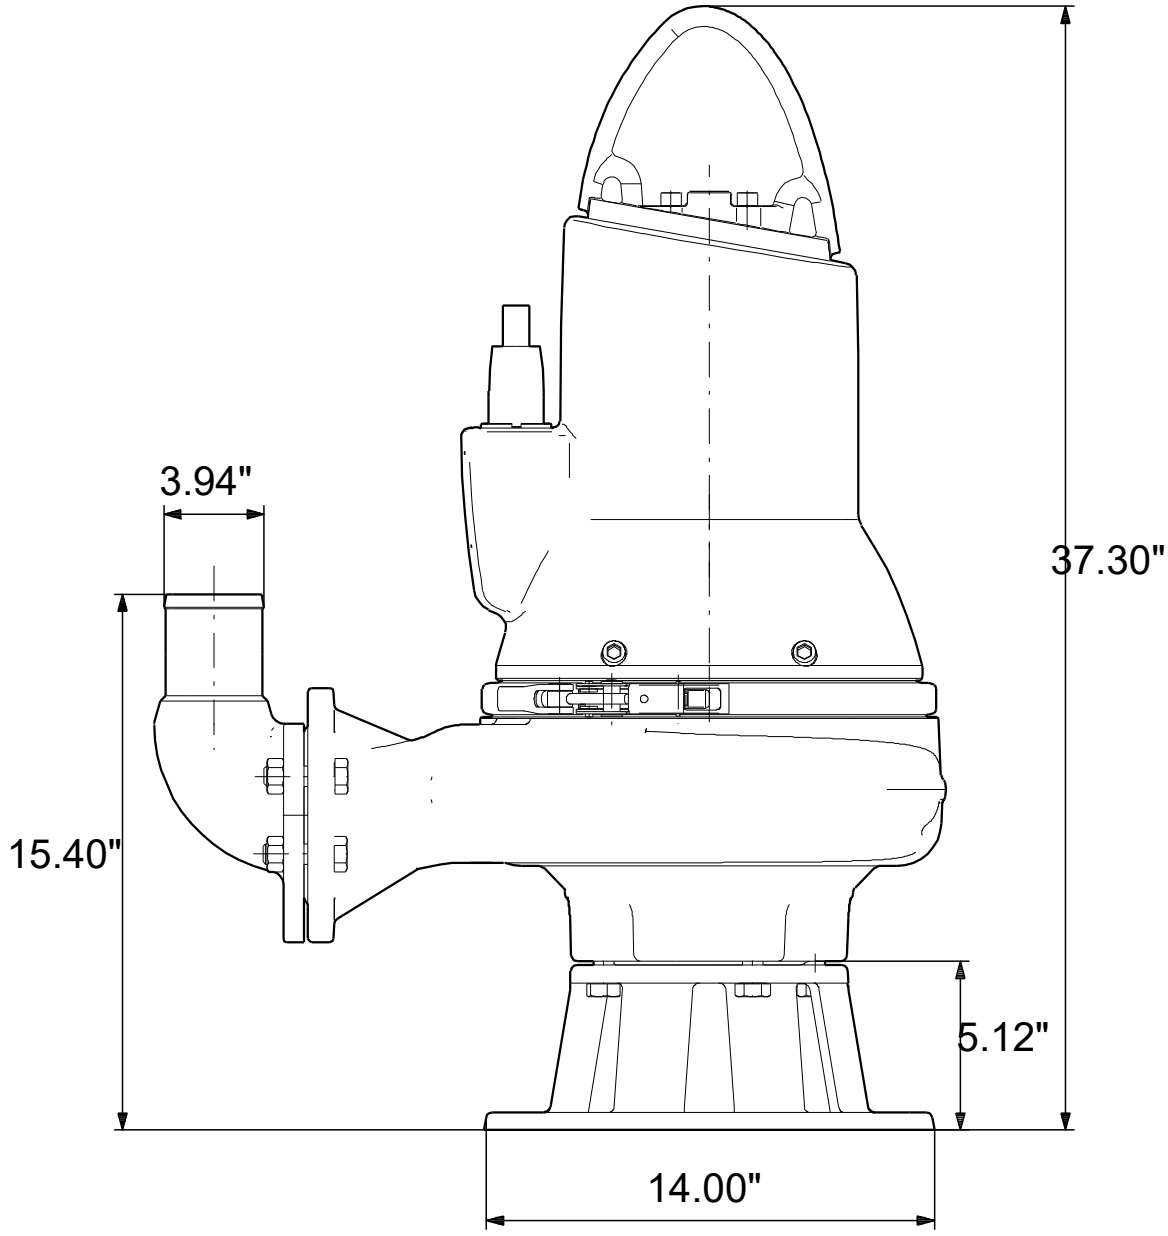

99034733 SL1.30.A40 .100.EX.4.60J.C 60 Hz

Note! All units are in [in] unless others are stated.
Disclaimer: This simplified dimensional drawing does not show all details.

99034733 SL1.30.A40 .100.EX.4.60J.C 60 Hz

Note! All units are in [in] unless others are stated
Disclaimer: This simplified dimensional drawing does not show all details.

99034733 SL1.30.A40 .100.EX.4.60J.C 60 Hz

Note! All units are in [in] unless others are stated.
Disclaimer: This simplified dimensional drawing does not show all details.