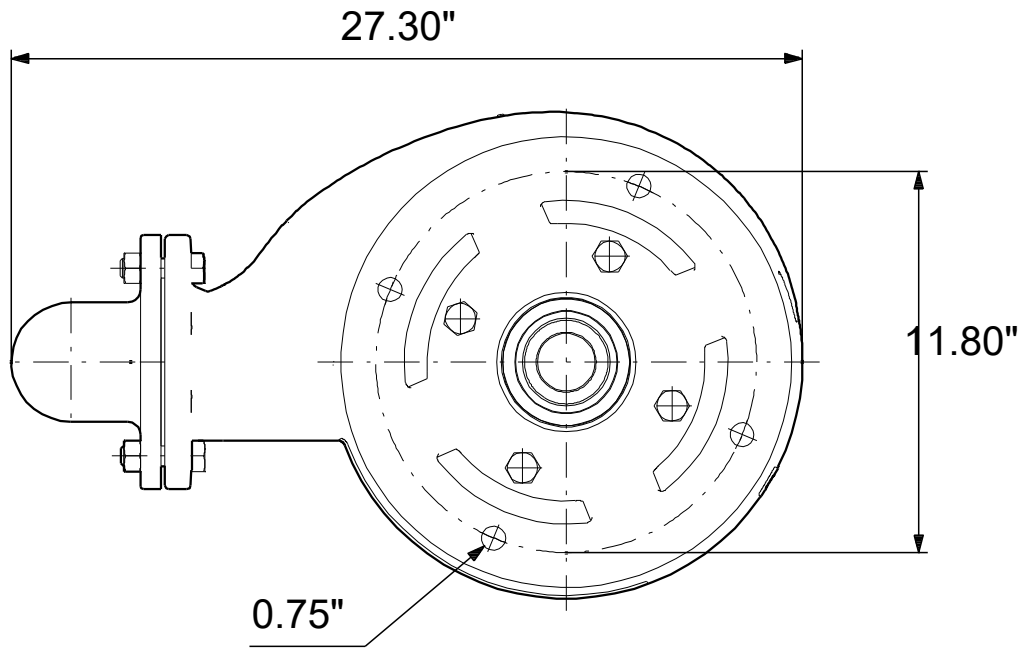

99034733 SL1.30.A40 .100.EX.4.60J.C 60 Hz

Note! All units are in [in] unless others are stated.
Disclaimer: This simplified dimensional drawing does not show all details.

99034733 SL1.30.A40 .100.EX.4.60J.C 60 Hz

Note! All units are in [in] unless others are stated
Disclaimer: This simplified dimensional drawing does not show all details.

99034733 SL1.30.A40 .100.EX.4.60J.C 60 Hz

Note! All units are in [in] unless others are stated.
Disclaimer: This simplified dimensional drawing does not show all details.