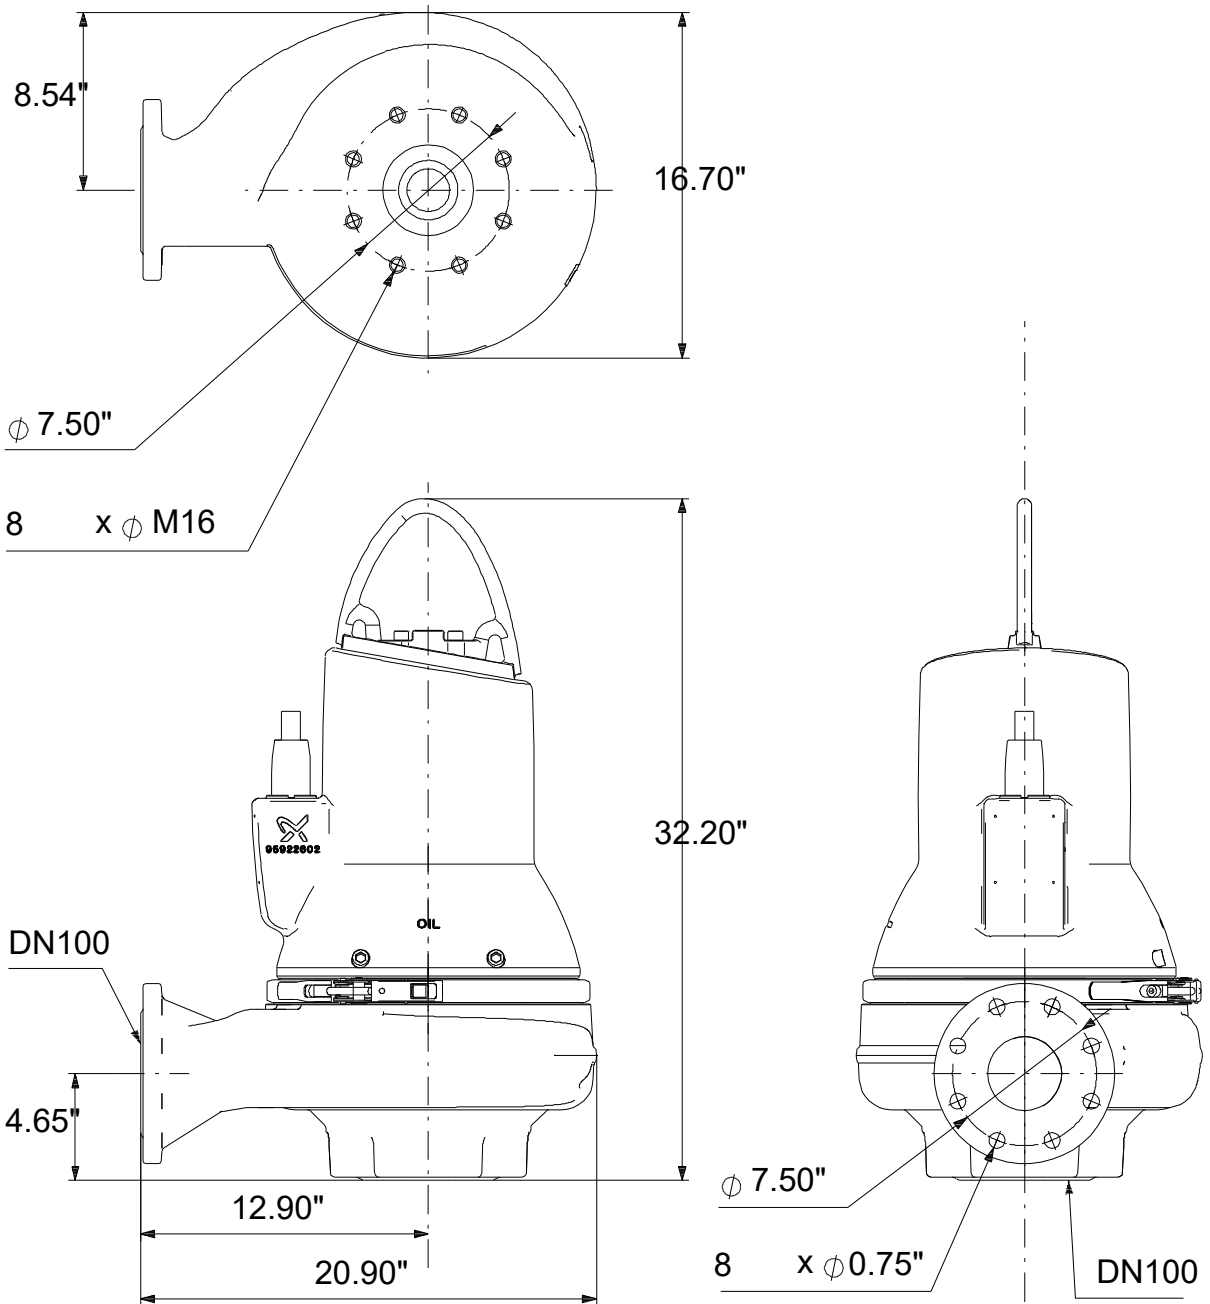

99034733 SL1.30.A40 .100.EX.4.60J.C 60 Hz

Note! All units are in [in] unless others are stated.
Disclaimer: This simplified dimensional drawing does not show all details.

99034733 SL1.30.A40 .100.EX.4.60J.C 60 Hz

Note! All units are in [in] unless others are stated
Disclaimer: This simplified dimensional drawing does not show all details.

99034733 SL1.30.A40 .100.EX.4.60J.C 60 Hz

Note! All units are in [in] unless others are stated.
Disclaimer: This simplified dimensional drawing does not show all details.