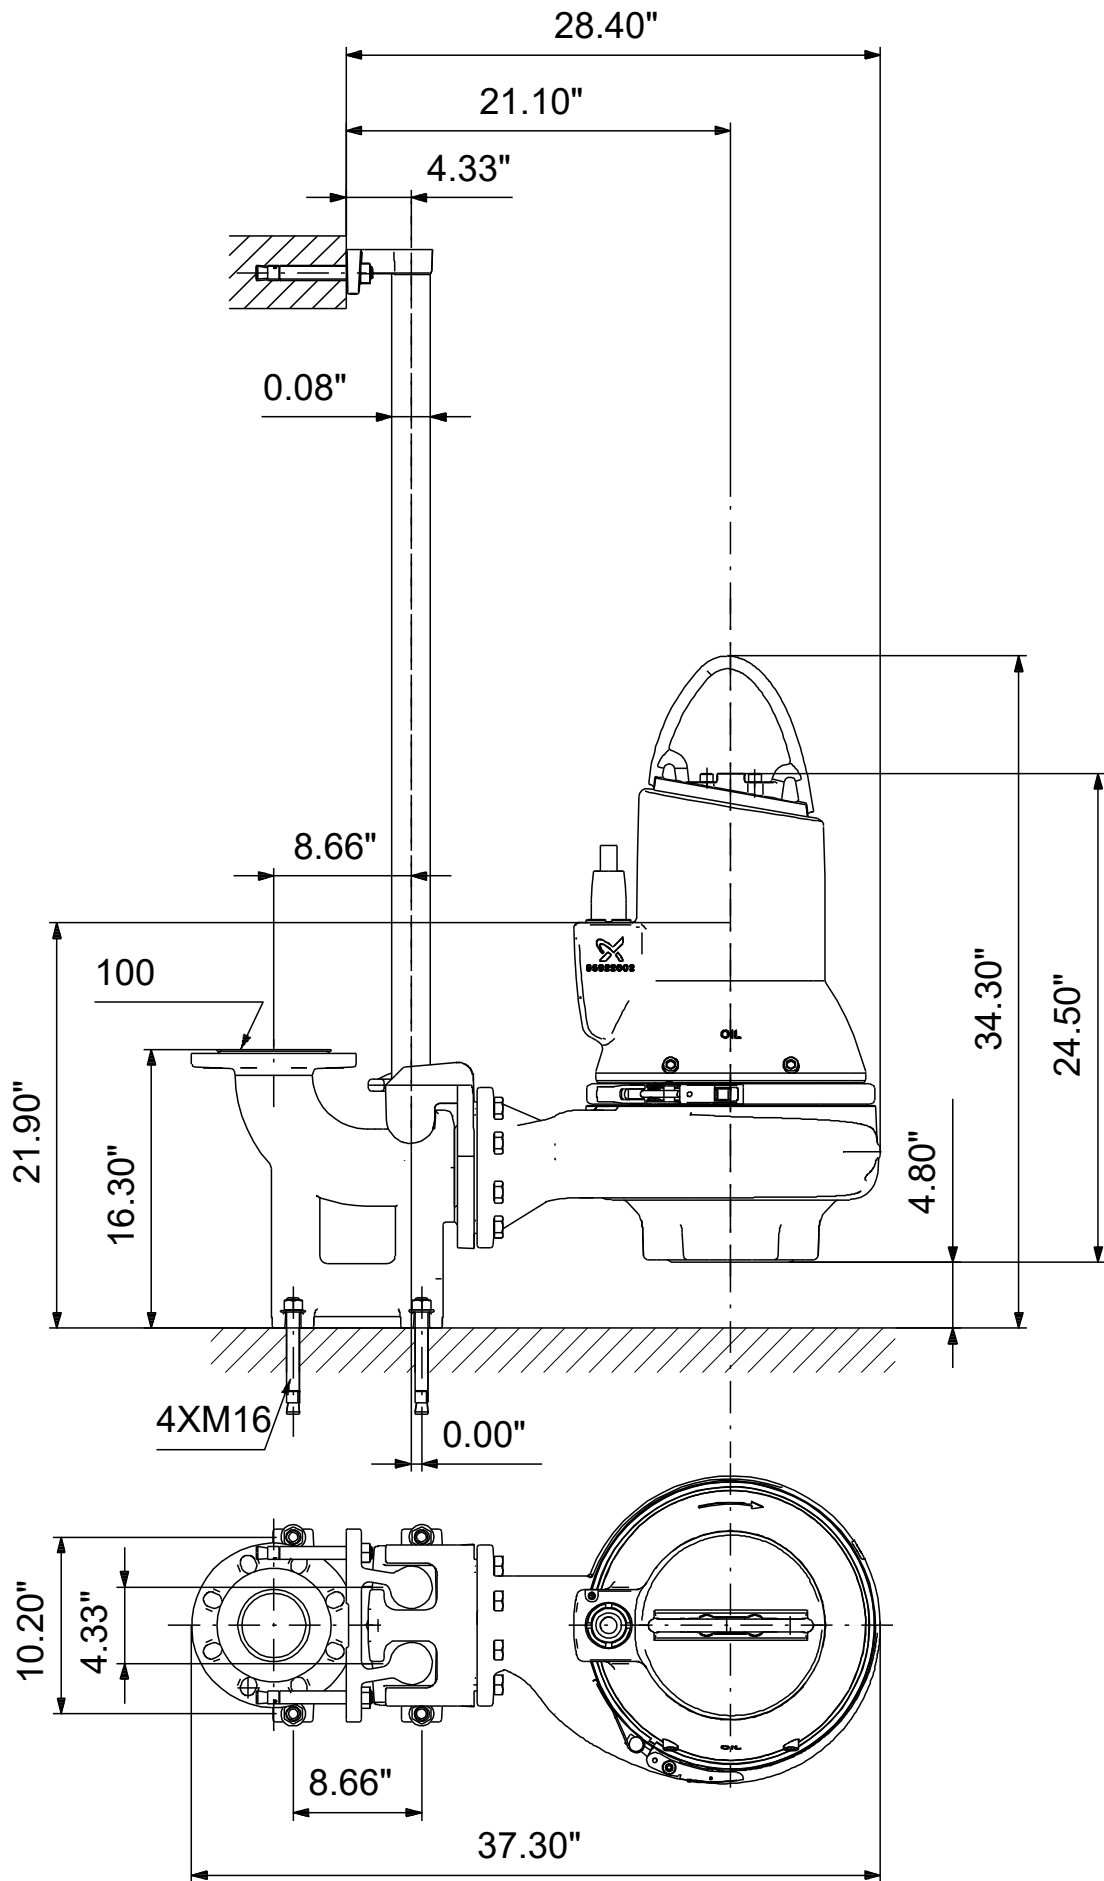

99034729 SL1.30.A30 .55.EX.4.60J.C 60 Hz

Note! All units are in [in] unless others are stated.
Disclaimer: This simplified dimensional drawing does not show all details.

99034729 SL1.30.A30 .55.EX.4.60J.C 60 Hz

Note! All units are in [in] unless others are stated
Disclaimer: This simplified dimensional drawing does not show all details.

99034729 SL1.30.A30 .55.EX.4.60J.C 60 Hz

Note! All units are in [in] unless others are stated.
Disclaimer: This simplified dimensional drawing does not show all details.