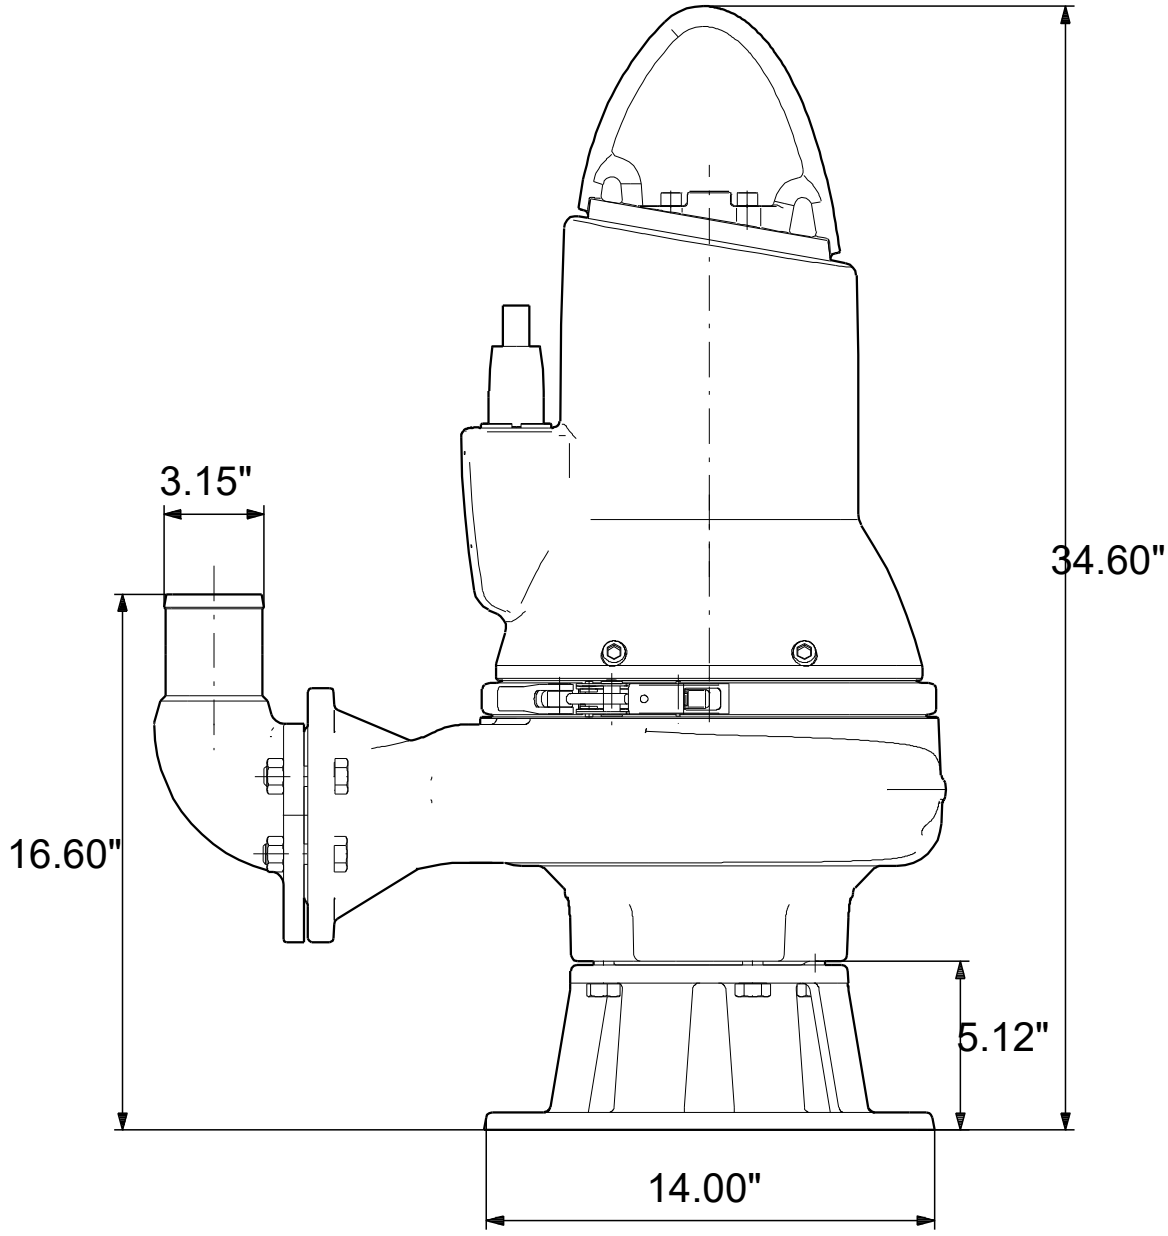

99034729 SL1.30.A30 .55.EX.4.60J.C 60 Hz

Note! All units are in [in] unless others are stated.
Disclaimer: This simplified dimensional drawing does not show all details.

99034729 SL1.30.A30 .55.EX.4.60J.C 60 Hz

Note! All units are in [in] unless others are stated
Disclaimer: This simplified dimensional drawing does not show all details.

99034729 SL1.30.A30 .55.EX.4.60J.C 60 Hz

Note! All units are in [in] unless others are stated.
Disclaimer: This simplified dimensional drawing does not show all details.