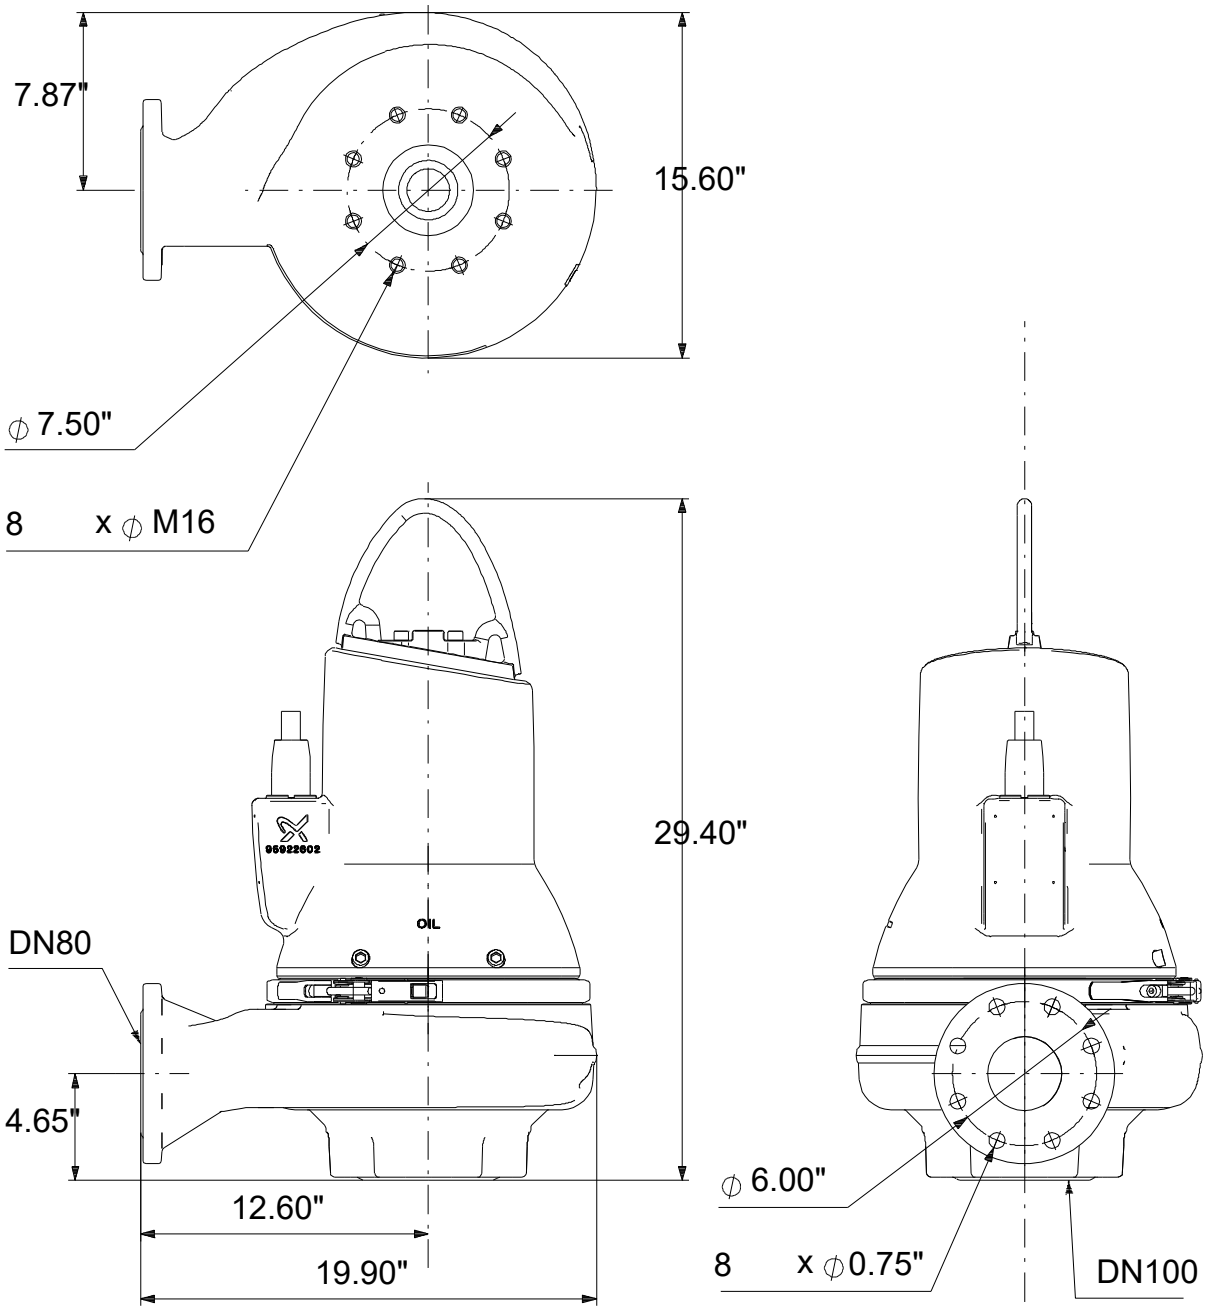

99034729 SL1.30.A30 .55.EX.4.60J.C 60 Hz

Note! All units are in [in] unless others are stated.
Disclaimer: This simplified dimensional drawing does not show all details.

99034729 SL1.30.A30 .55.EX.4.60J.C 60 Hz

Note! All units are in [in] unless others are stated
Disclaimer: This simplified dimensional drawing does not show all details.

99034729 SL1.30.A30 .55.EX.4.60J.C 60 Hz

Note! All units are in [in] unless others are stated.
Disclaimer: This simplified dimensional drawing does not show all details.