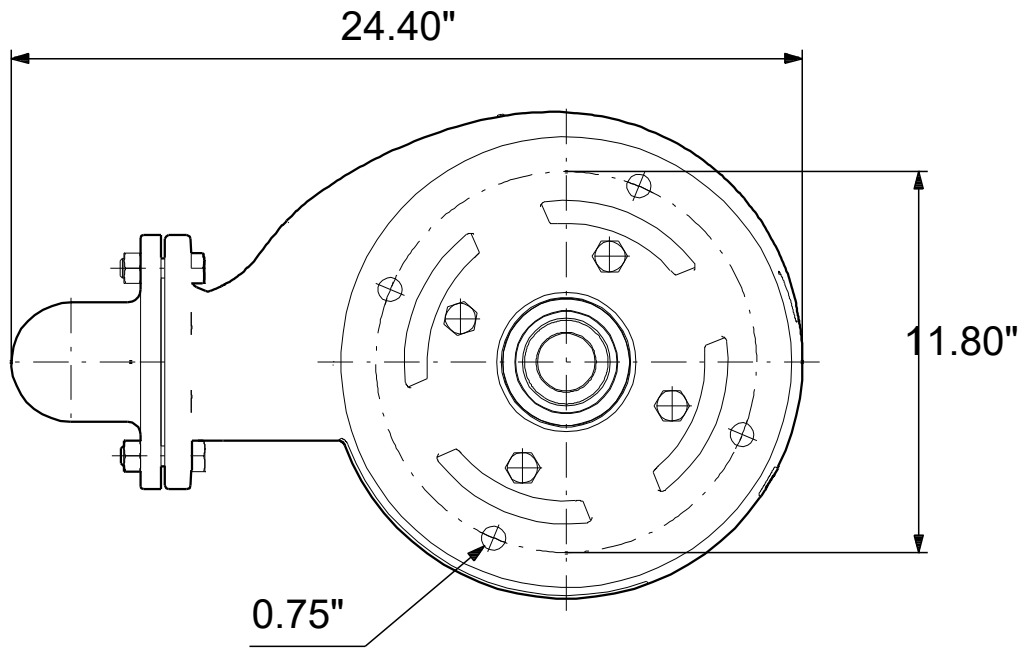

99034729 SL1.30.A30 .55.EX.4.60J.C 60 Hz

Note! All units are in [in] unless others are stated.
Disclaimer: This simplified dimensional drawing does not show all details.

99034729 SL1.30.A30 .55.EX.4.60J.C 60 Hz

Note! All units are in [in] unless others are stated
Disclaimer: This simplified dimensional drawing does not show all details.

99034729 SL1.30.A30 .55.EX.4.60J.C 60 Hz

Note! All units are in [in] unless others are stated.
Disclaimer: This simplified dimensional drawing does not show all details.