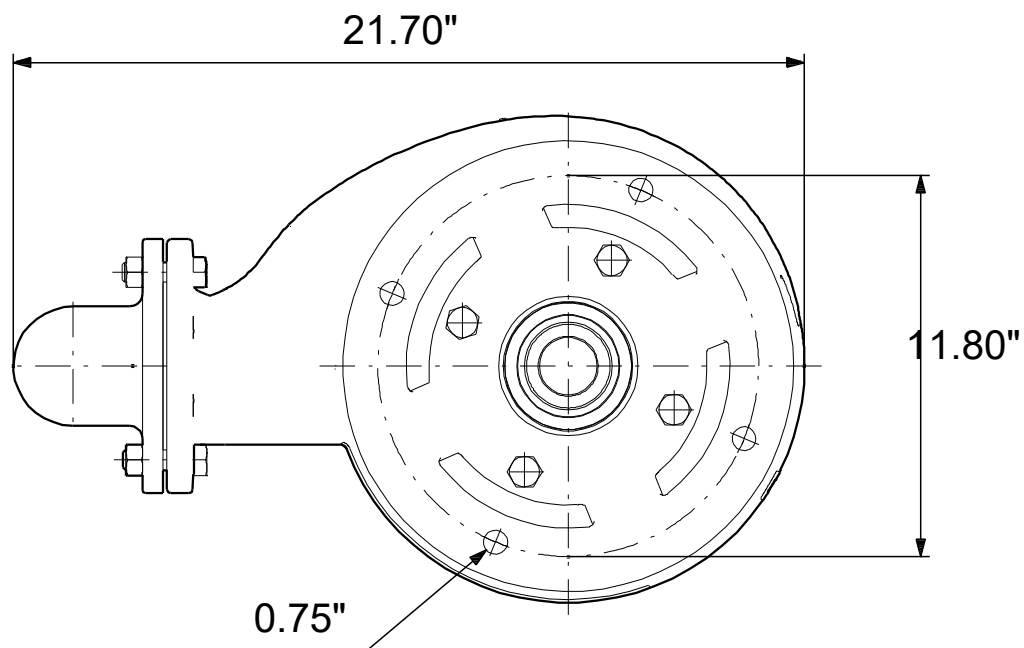

99034725 SL1.30.A30 .30.EX.4.60J.C 60 Hz

Note! All units are in [in] unless others are stated.
Disclaimer: This simplified dimensional drawing does not show all details.

99034725 SL1.30.A30 .30.EX.4.60J.C 60 Hz

Note! All units are in [in] unless others are stated
Disclaimer: This simplified dimensional drawing does not show all details.

99034725 SL1.30.A30 .30.EX.4.60J.C 60 Hz

Note! All units are in [in] unless others are stated.
Disclaimer: This simplified dimensional drawing does not show all details.