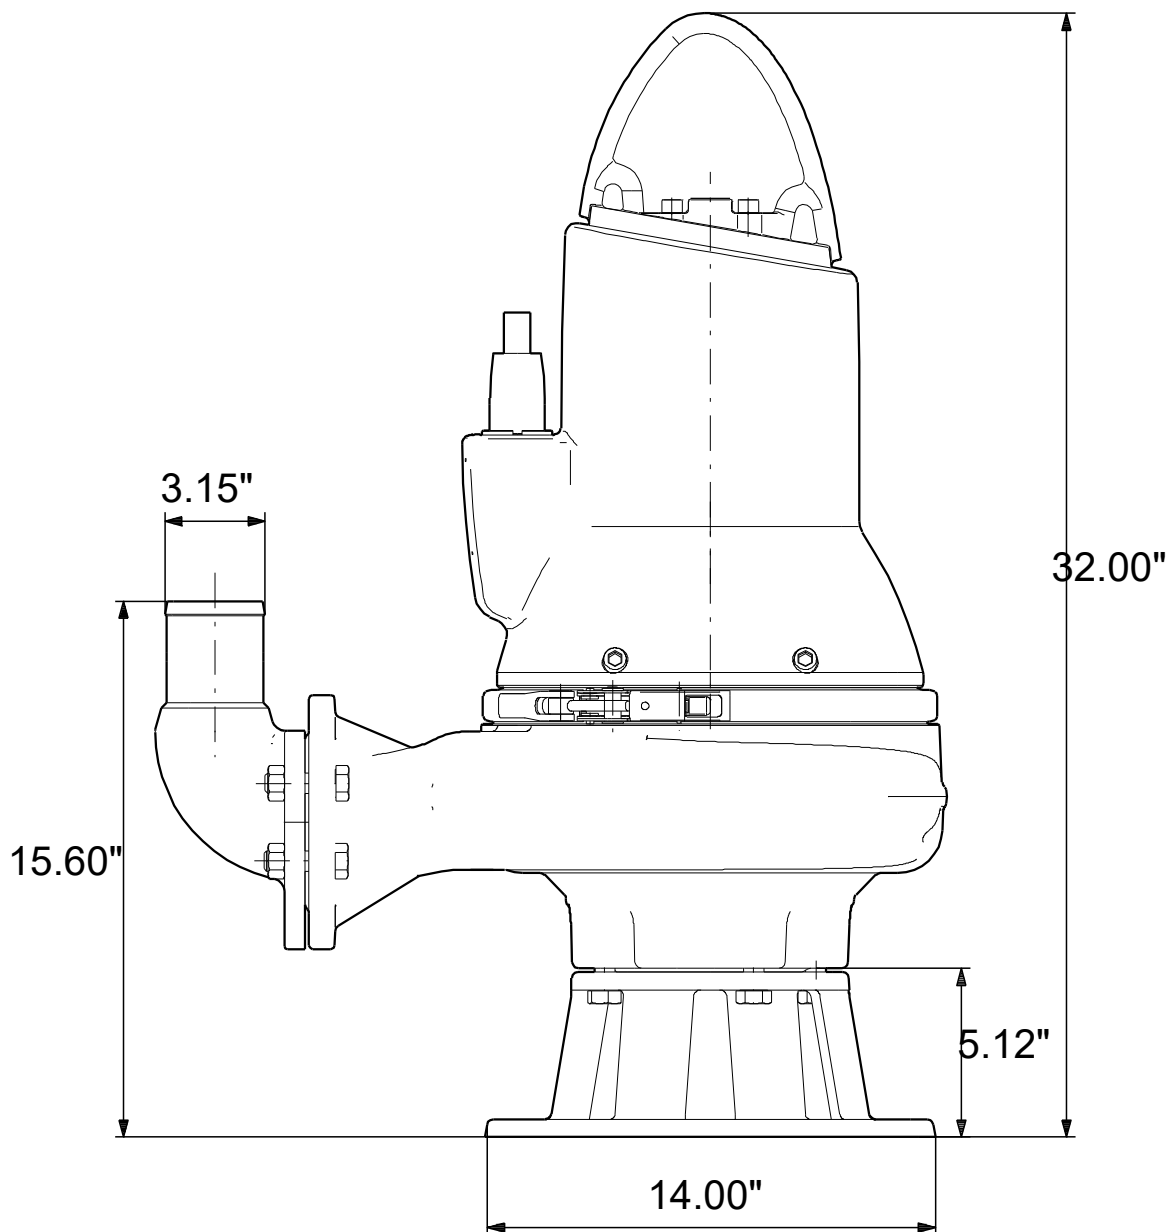

99034725 SL1.30.A30 .30.EX.4.60J.C 60 Hz

Note! All units are in [in] unless others are stated.
Disclaimer: This simplified dimensional drawing does not show all details.

99034725 SL1.30.A30 .30.EX.4.60J.C 60 Hz

Note! All units are in [in] unless others are stated
Disclaimer: This simplified dimensional drawing does not show all details.

99034725 SL1.30.A30 .30.EX.4.60J.C 60 Hz

Note! All units are in [in] unless others are stated.
Disclaimer: This simplified dimensional drawing does not show all details.