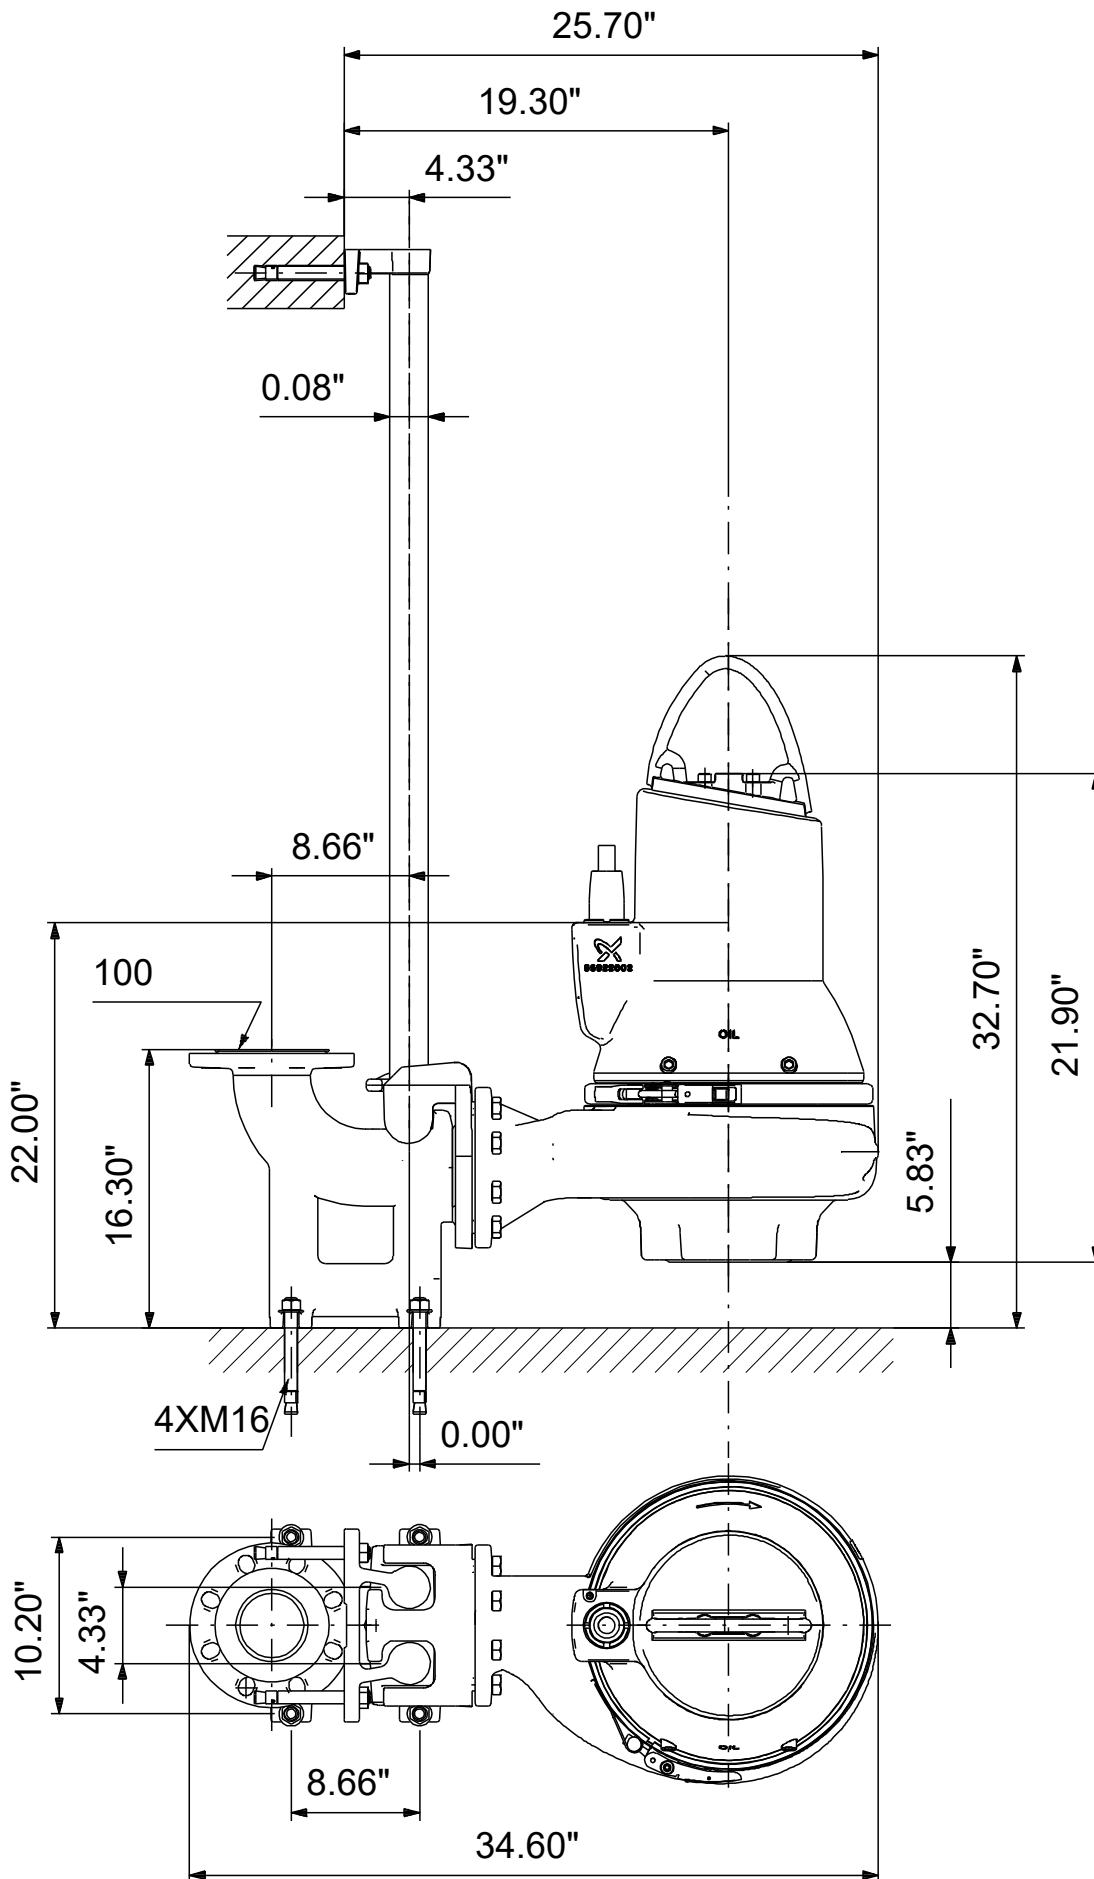

99034725 SL1.30.A30 .30.EX.4.60J.C 60 Hz

Note! All units are in [in] unless others are stated.
Disclaimer: This simplified dimensional drawing does not show all details.

99034725 SL1.30.A30 .30.EX.4.60J.C 60 Hz

Note! All units are in [in] unless others are stated
Disclaimer: This simplified dimensional drawing does not show all details.

99034725 SL1.30.A30 .30.EX.4.60J.C 60 Hz

Note! All units are in [in] unless others are stated.
Disclaimer: This simplified dimensional drawing does not show all details.