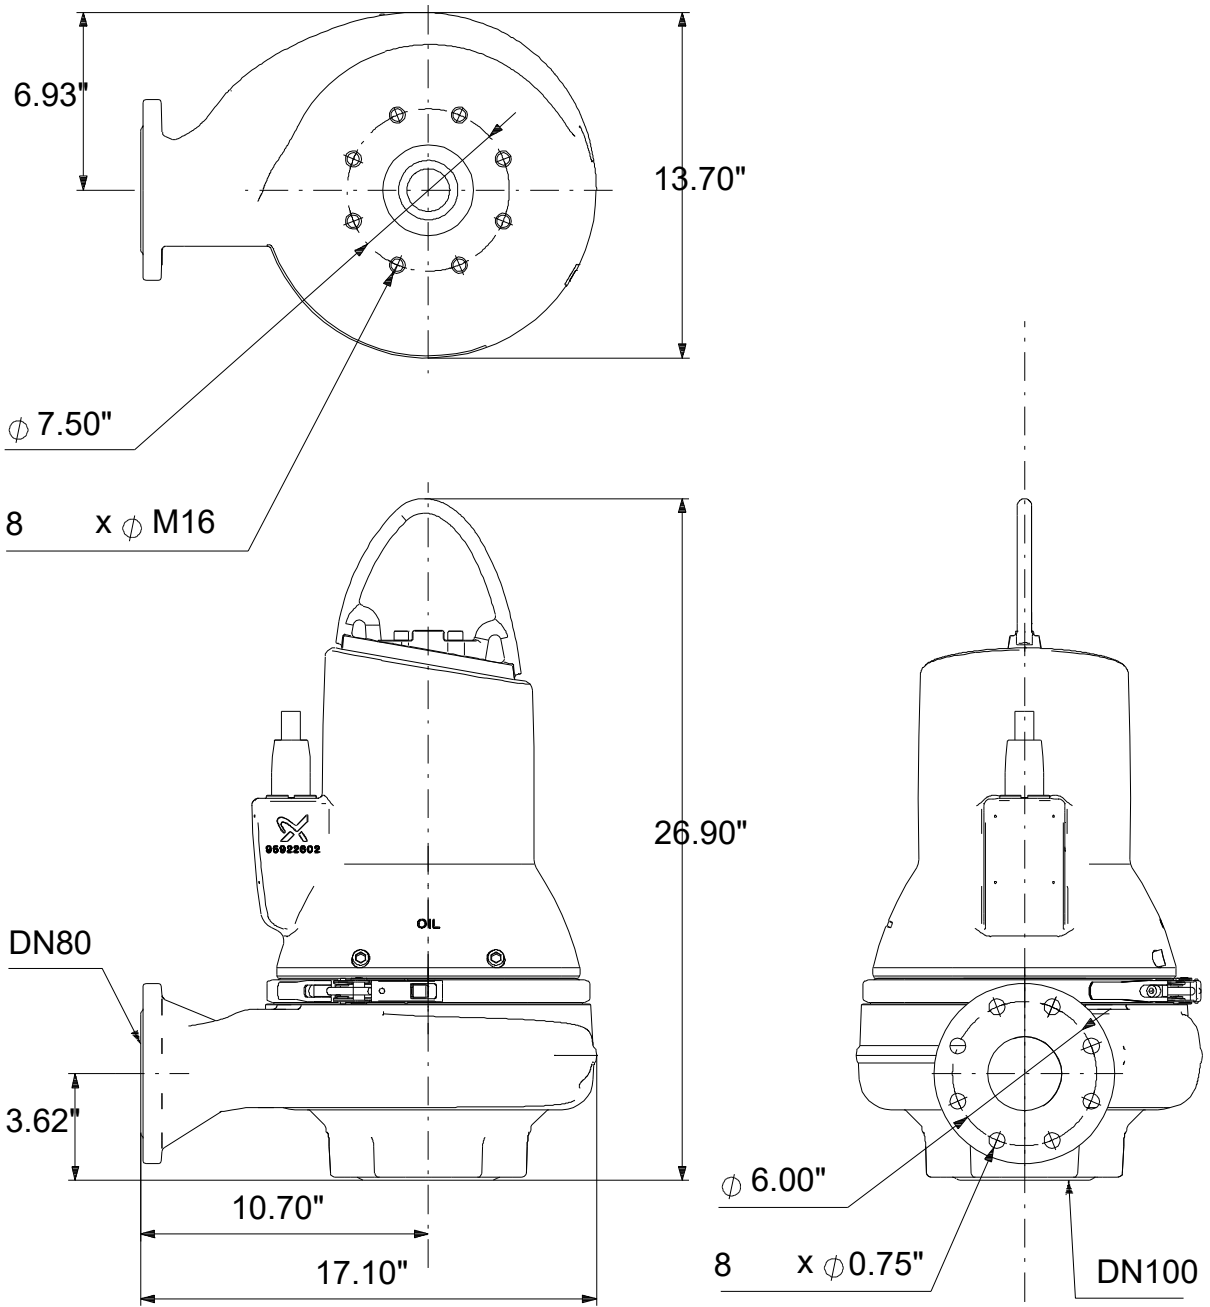

99034725 SL1.30.A30 .30.EX.4.60J.C 60 Hz

Note! All units are in [in] unless others are stated.
Disclaimer: This simplified dimensional drawing does not show all details.

99034725 SL1.30.A30 .30.EX.4.60J.C 60 Hz

Note! All units are in [in] unless others are stated
Disclaimer: This simplified dimensional drawing does not show all details.

99034725 SL1.30.A30 .30.EX.4.60J.C 60 Hz

Note! All units are in [in] unless others are stated.
Disclaimer: This simplified dimensional drawing does not show all details.