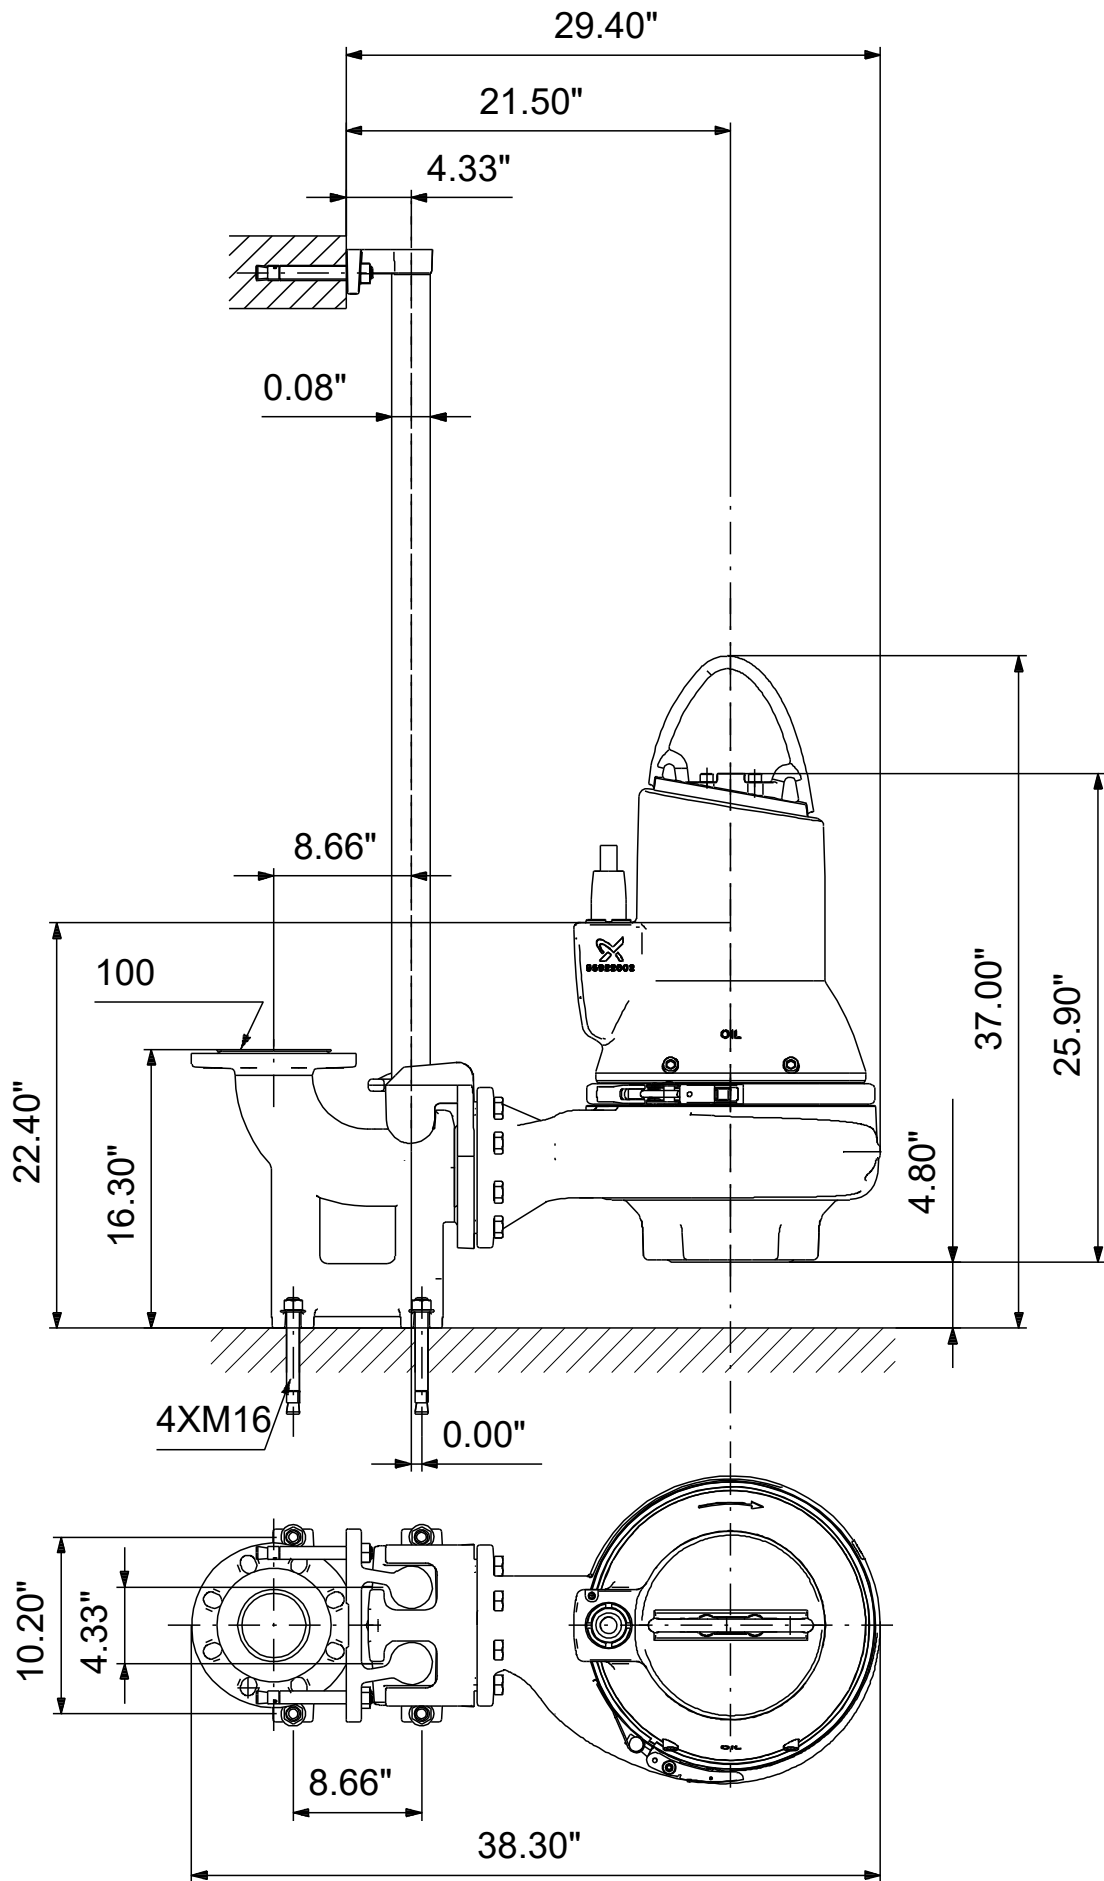

99034723 SL1.30.A30 .100.EX.4.60J.C 60 Hz

Note! All units are in [in] unless others are stated.
Disclaimer: This simplified dimensional drawing does not show all details.

99034723 SL1.30.A30 .100.EX.4.60J.C 60 Hz

Note! All units are in [in] unless others are stated
Disclaimer: This simplified dimensional drawing does not show all details.

99034723 SL1.30.A30 .100.EX.4.60J.C 60 Hz

Note! All units are in [in] unless others are stated.
Disclaimer: This simplified dimensional drawing does not show all details.