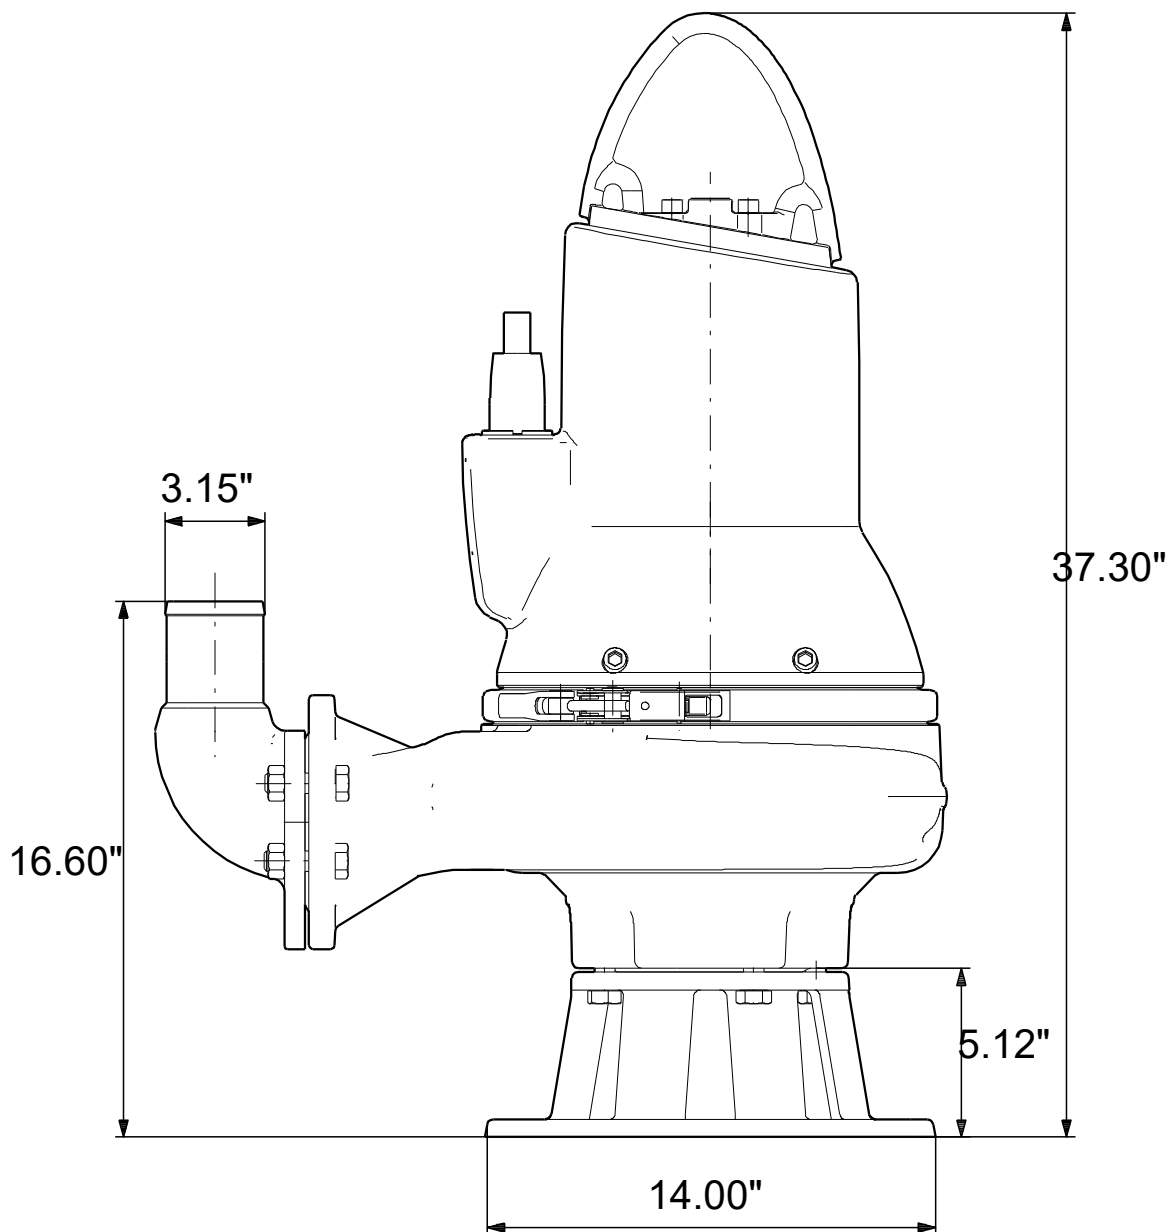

99034723 SL1.30.A30 .100.EX.4.60J.C 60 Hz

Note! All units are in [in] unless others are stated.
Disclaimer: This simplified dimensional drawing does not show all details.

99034723 SL1.30.A30 .100.EX.4.60J.C 60 Hz

Note! All units are in [in] unless others are stated
Disclaimer: This simplified dimensional drawing does not show all details.

99034723 SL1.30.A30 .100.EX.4.60J.C 60 Hz

Note! All units are in [in] unless others are stated.
Disclaimer: This simplified dimensional drawing does not show all details.