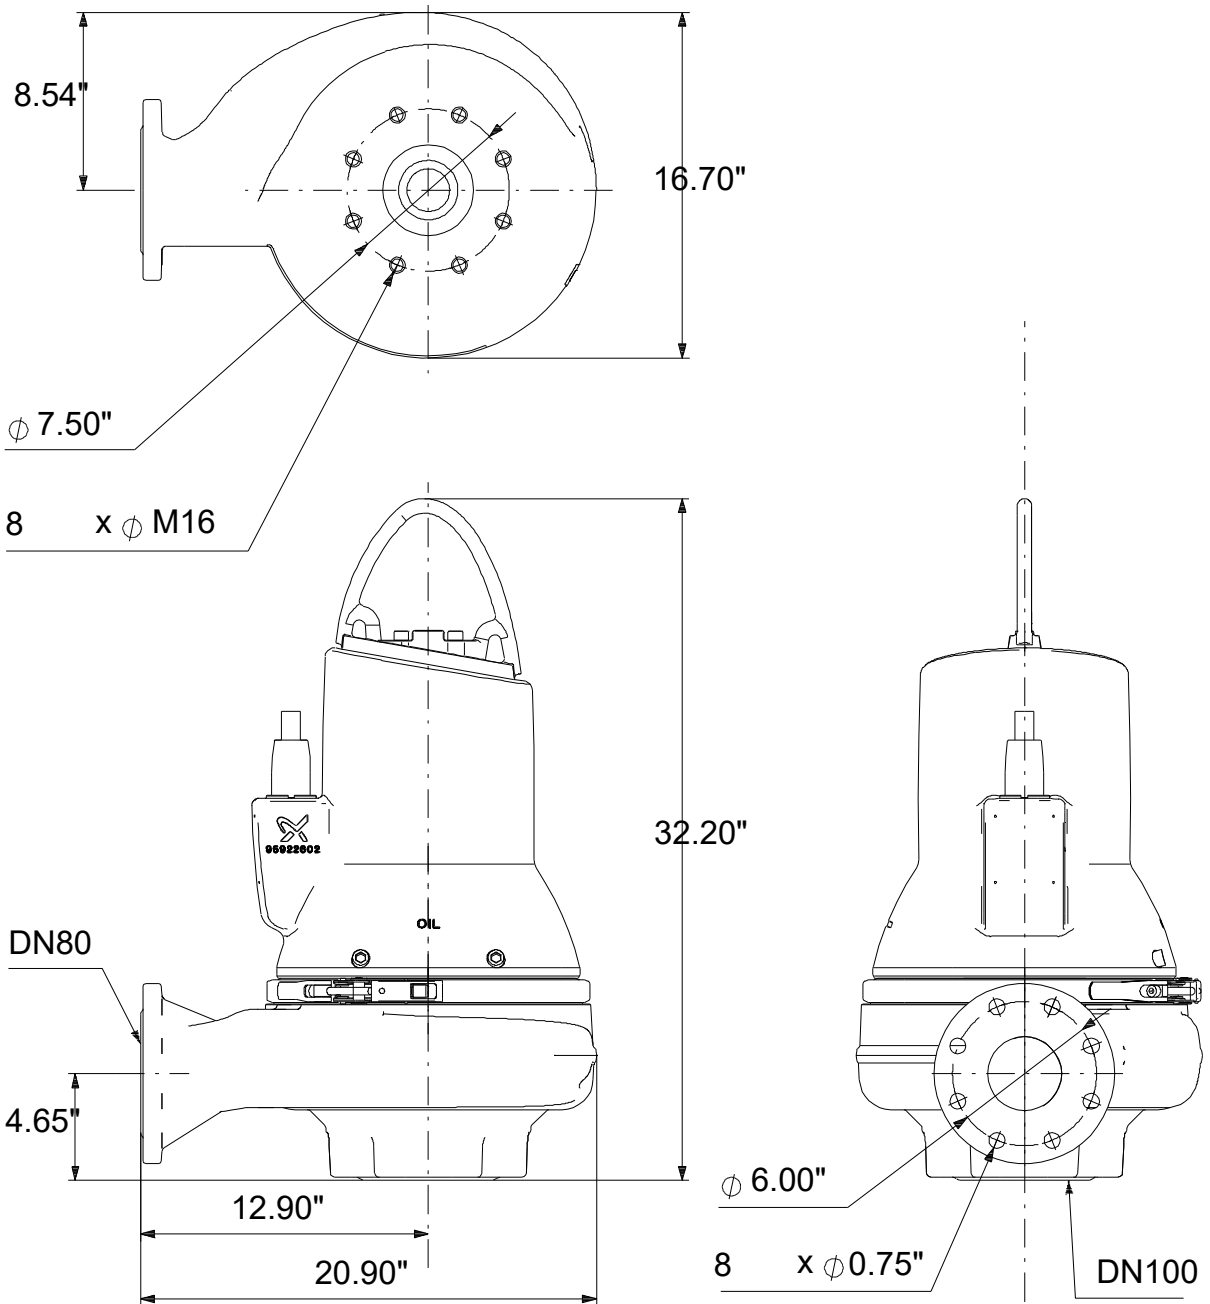

99034723 SL1.30.A30 .100.EX.4.60J.C 60 Hz

Note! All units are in [in] unless others are stated.
Disclaimer: This simplified dimensional drawing does not show all details.

99034723 SL1.30.A30 .100.EX.4.60J.C 60 Hz

Note! All units are in [in] unless others are stated
Disclaimer: This simplified dimensional drawing does not show all details.

99034723 SL1.30.A30 .100.EX.4.60J.C 60 Hz

Note! All units are in [in] unless others are stated.
Disclaimer: This simplified dimensional drawing does not show all details.