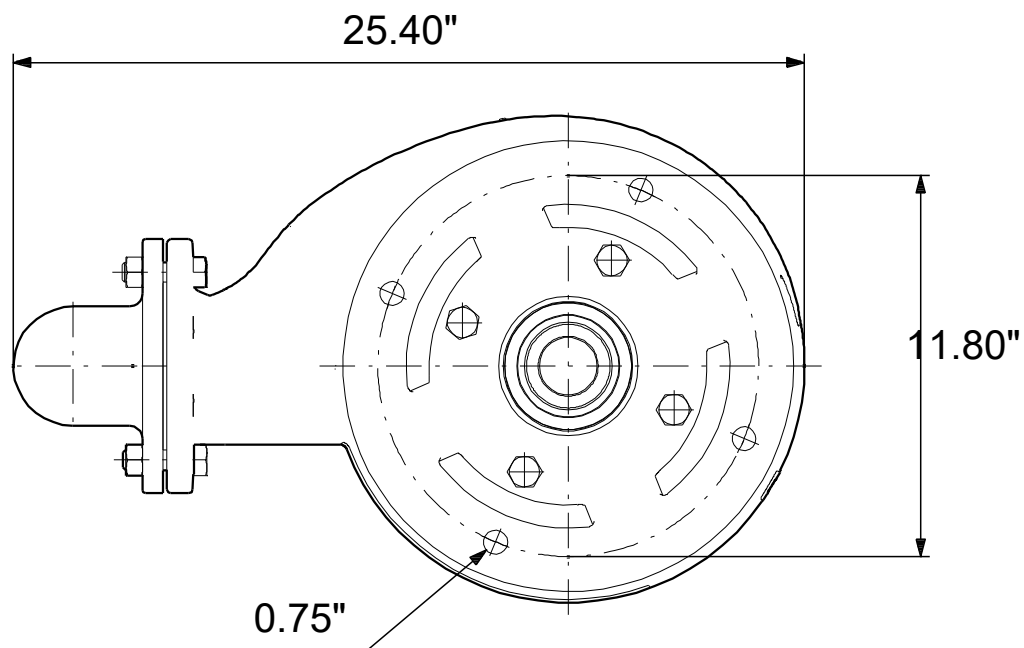

99034723 SL1.30.A30 .100.EX.4.60J.C 60 Hz

Note! All units are in [in] unless others are stated.
Disclaimer: This simplified dimensional drawing does not show all details.

99034723 SL1.30.A30 .100.EX.4.60J.C 60 Hz

Note! All units are in [in] unless others are stated
Disclaimer: This simplified dimensional drawing does not show all details.

99034723 SL1.30.A30 .100.EX.4.60J.C 60 Hz

Note! All units are in [in] unless others are stated.
Disclaimer: This simplified dimensional drawing does not show all details.