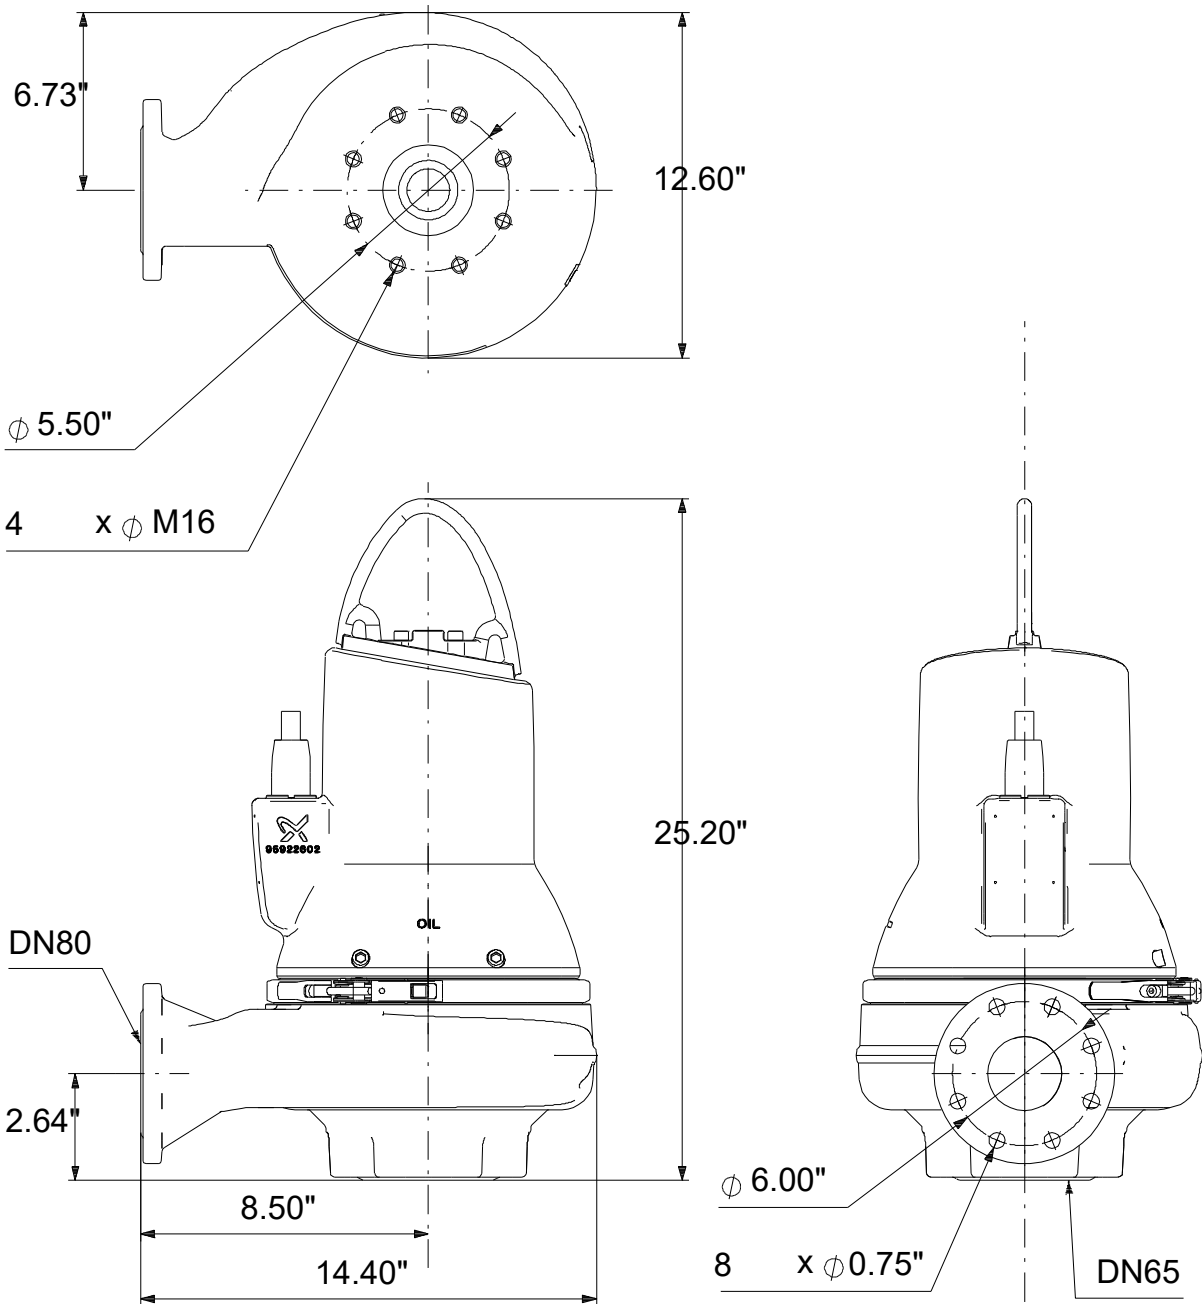

# 99034709 SL1.20.A30 .40.EX.2.60J.C 60 Hz

Note! All units are in [in] unless others are stated.  
Disclaimer: This simplified dimensional drawing does not show all details.

# 99034709 SL1.20.A30 .40.EX.2.60J.C 60 Hz

Note! All units are in [in] unless others are stated  
Disclaimer: This simplified dimensional drawing does not show all details.

99034709 SL1.20.A30 .40.EX.2.60J.C 60 Hz

Note! All units are in [in] unless others are stated.  
Disclaimer: This simplified dimensional drawing does not show all details.