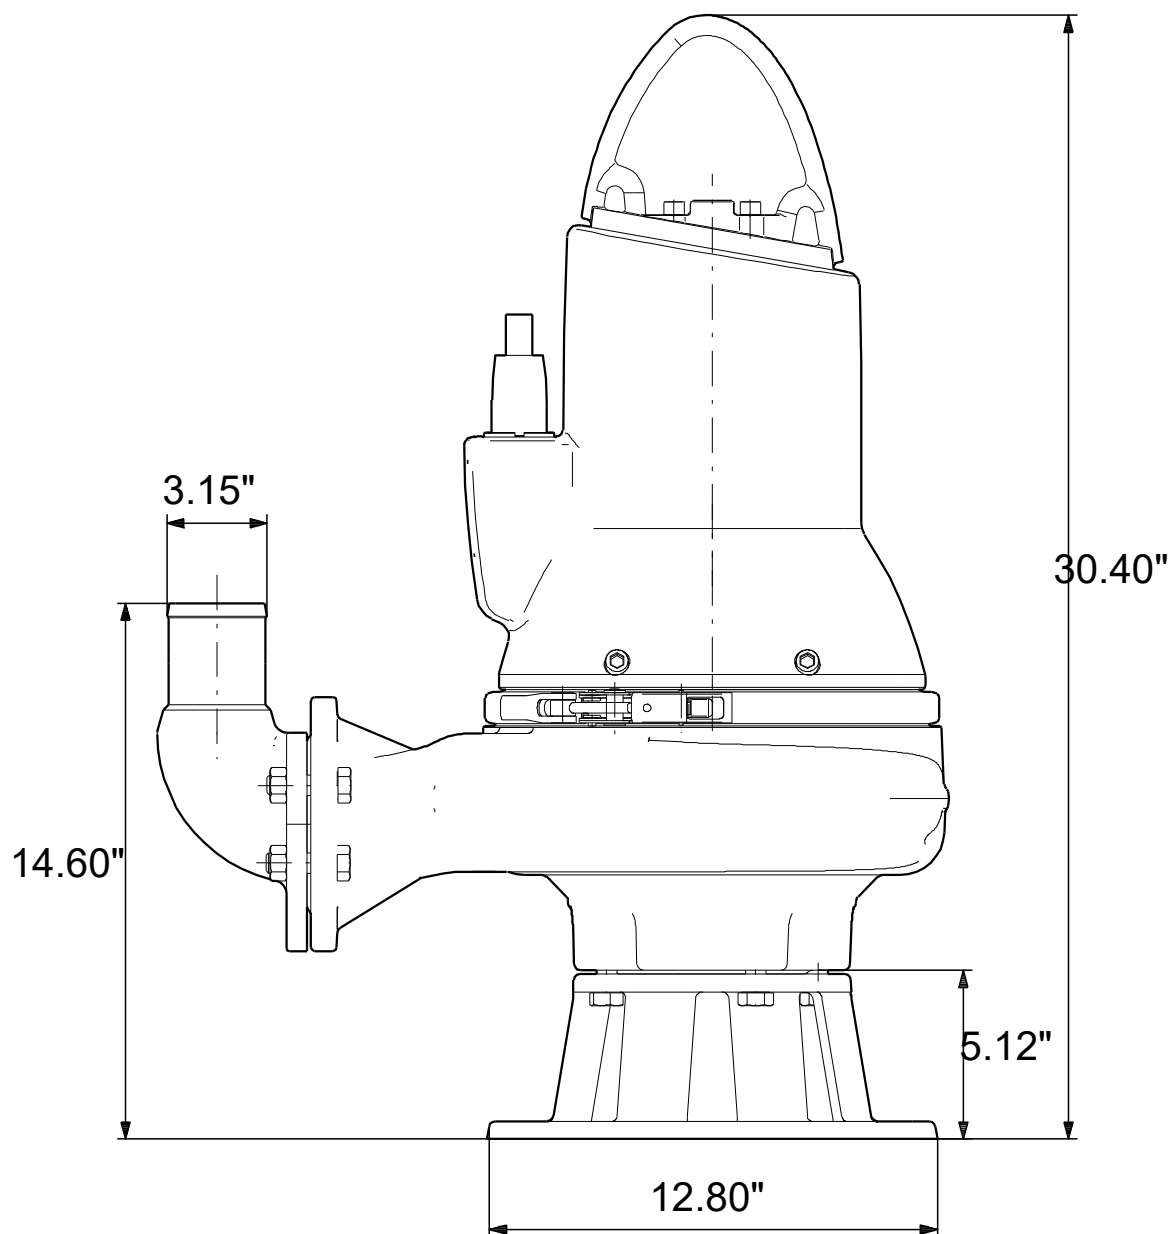

# 99034709 SL1.20.A30 .40.EX.2.60J.C 60 Hz

Note! All units are in [in] unless others are stated.  
Disclaimer: This simplified dimensional drawing does not show all details.

# 99034709 SL1.20.A30 .40.EX.2.60J.C 60 Hz

Note! All units are in [in] unless others are stated  
Disclaimer: This simplified dimensional drawing does not show all details.

99034709 SL1.20.A30 .40.EX.2.60J.C 60 Hz

Note! All units are in [in] unless others are stated.  
Disclaimer: This simplified dimensional drawing does not show all details.