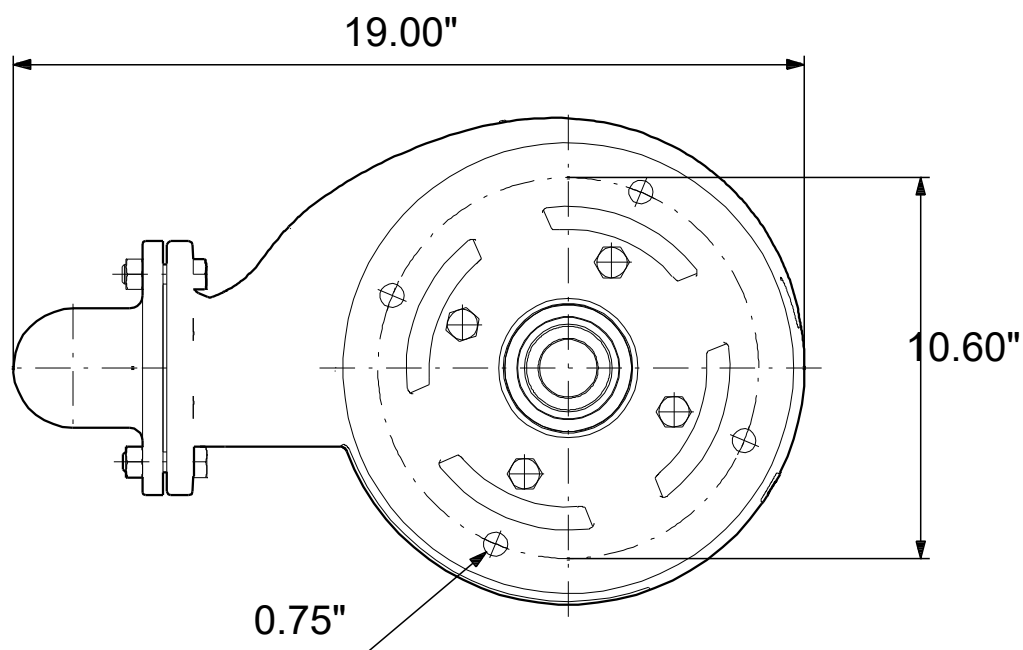

# 99034709 SL1.20.A30 .40.EX.2.60J.C 60 Hz

Note! All units are in [in] unless others are stated.  
Disclaimer: This simplified dimensional drawing does not show all details.

# 99034709 SL1.20.A30 .40.EX.2.60J.C 60 Hz

Note! All units are in [in] unless others are stated  
Disclaimer: This simplified dimensional drawing does not show all details.

99034709 SL1.20.A30 .40.EX.2.60J.C 60 Hz

Note! All units are in [in] unless others are stated.  
Disclaimer: This simplified dimensional drawing does not show all details.