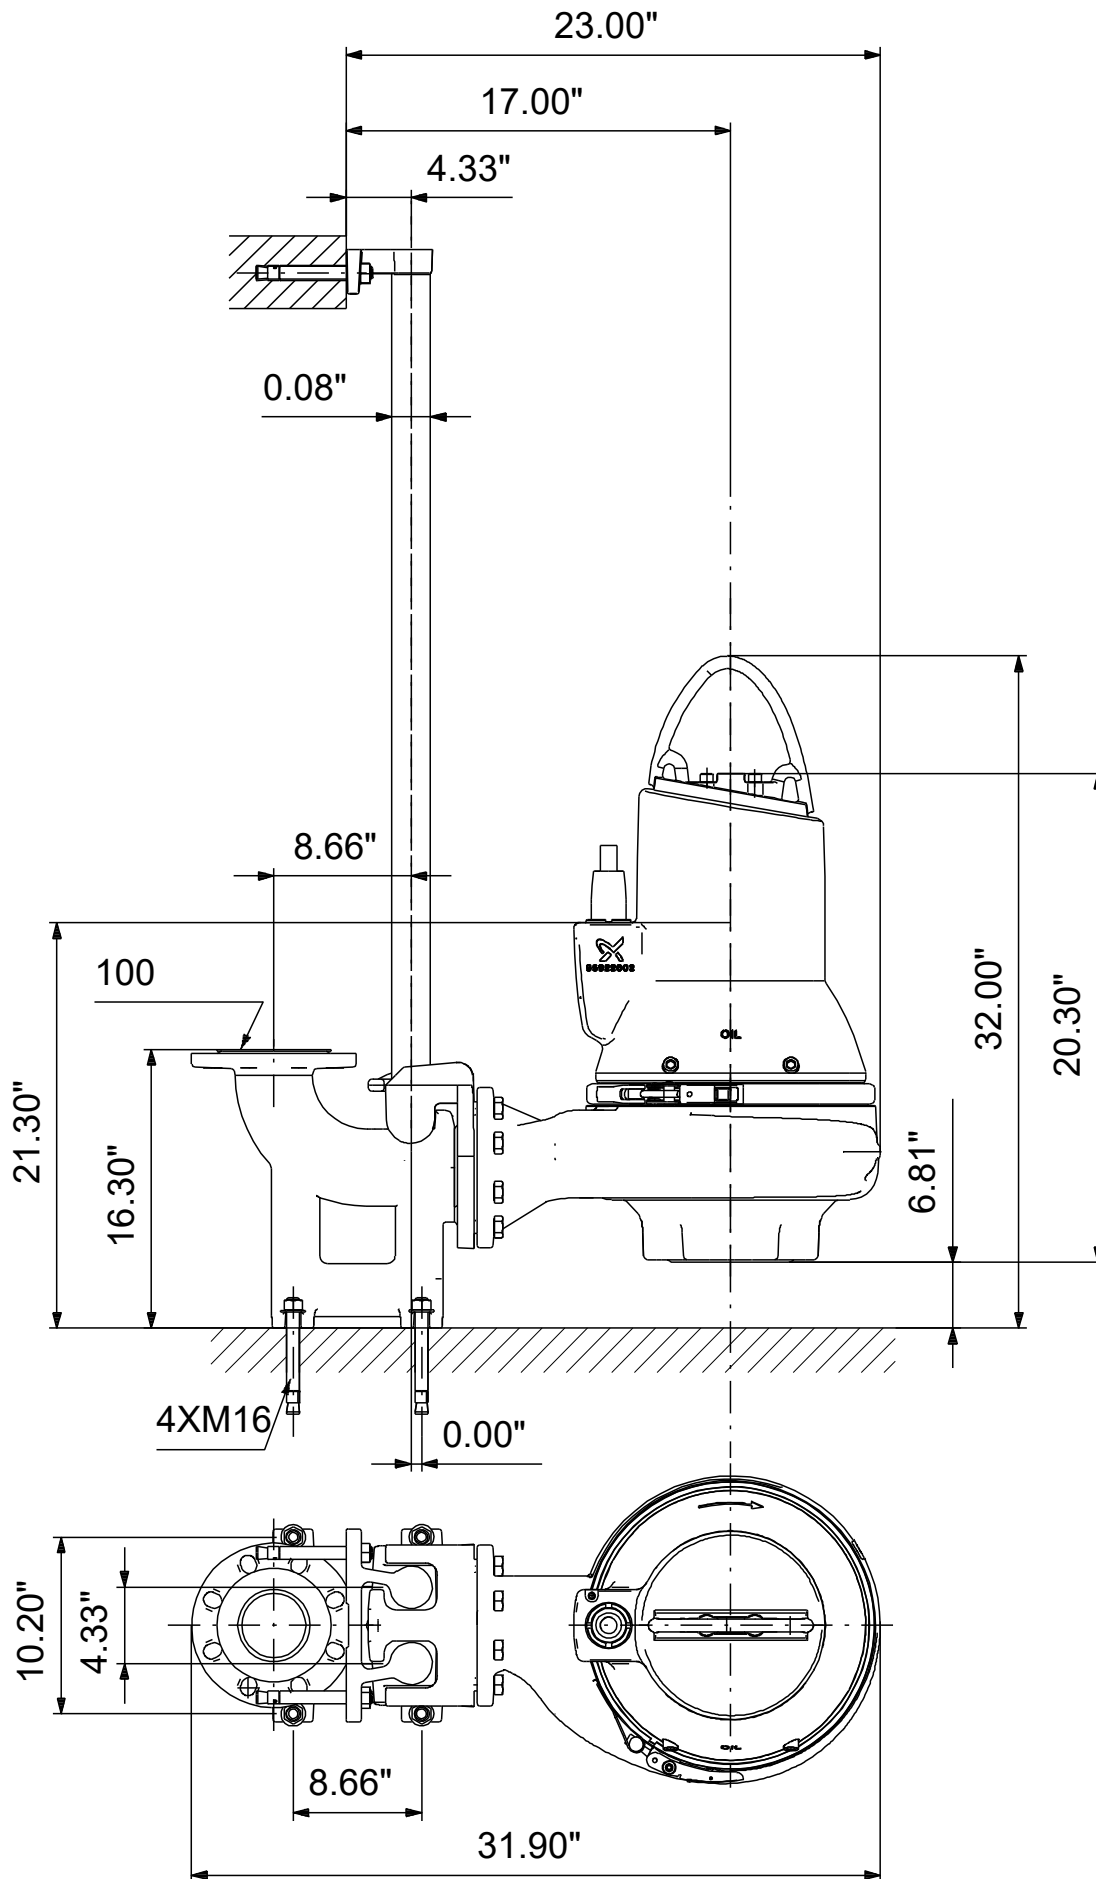

# 99034709 SL1.20.A30 .40.EX.2.60J.C 60 Hz

Note! All units are in [in] unless others are stated.  
Disclaimer: This simplified dimensional drawing does not show all details.

# 99034709 SL1.20.A30 .40.EX.2.60J.C 60 Hz

Note! All units are in [in] unless others are stated  
Disclaimer: This simplified dimensional drawing does not show all details.

99034709 SL1.20.A30 .40.EX.2.60J.C 60 Hz

Note! All units are in [in] unless others are stated.  
Disclaimer: This simplified dimensional drawing does not show all details.