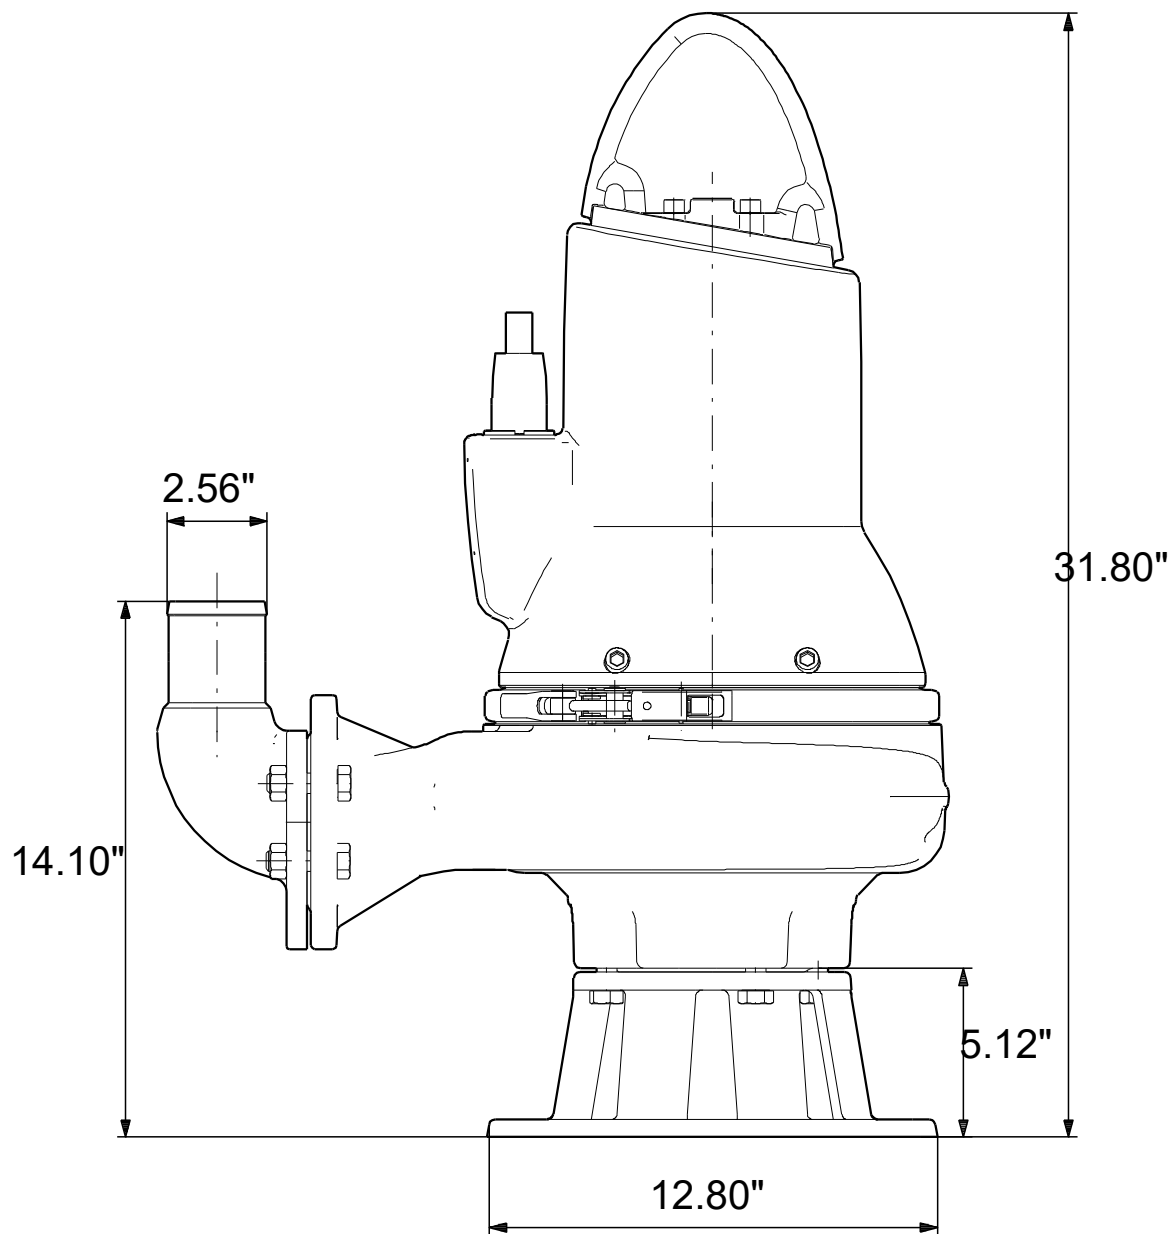

99034707 SL1.20.A25 .55.EX.2.60J.C 60 Hz

Note! All units are in [in] unless others are stated.
Disclaimer: This simplified dimensional drawing does not show all details.

99034707 SL1.20.A25 .55.EX.2.60J.C 60 Hz

Note! All units are in [in] unless others are stated
Disclaimer: This simplified dimensional drawing does not show all details.

99034707 SL1.20.A25 .55.EX.2.60J.C 60 Hz

Note! All units are in [in] unless others are stated.
Disclaimer: This simplified dimensional drawing does not show all details.