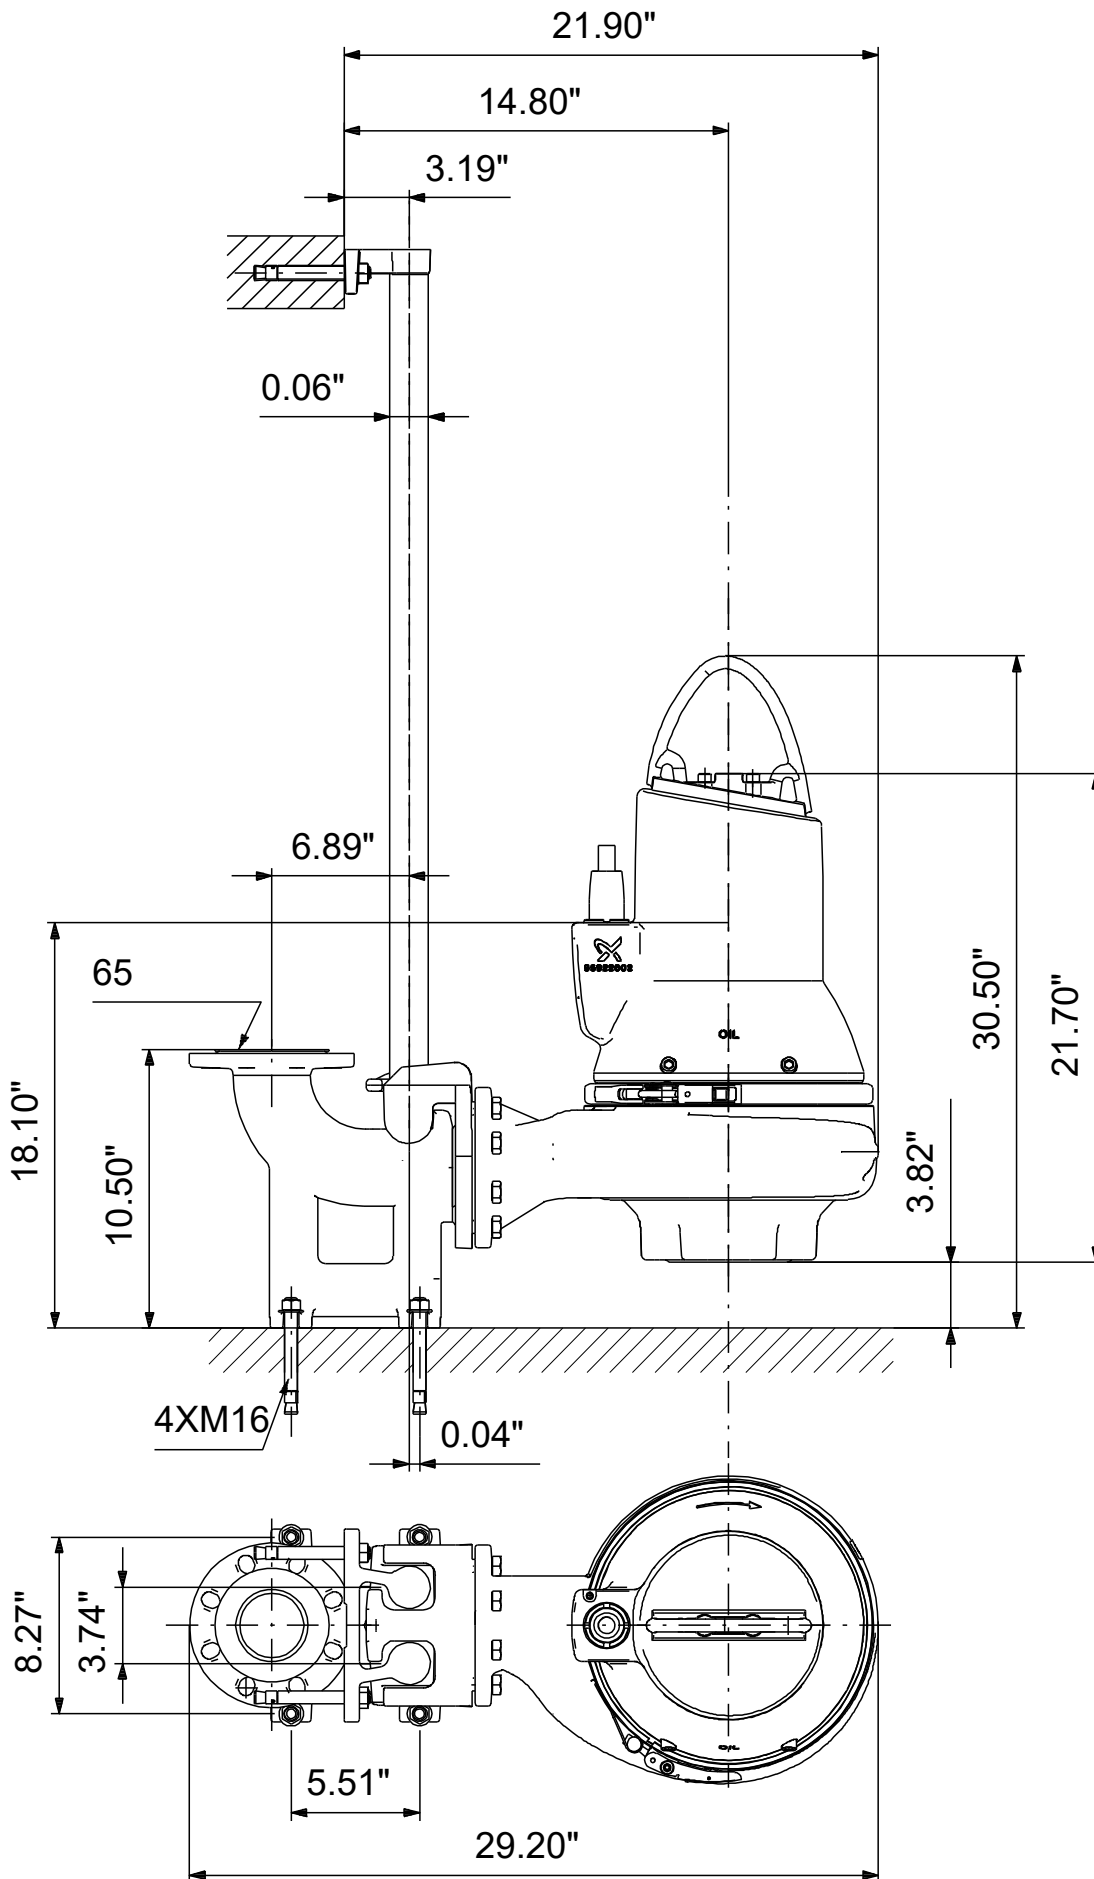

99034707 SL1.20.A25 .55.EX.2.60J.C 60 Hz

Note! All units are in [in] unless others are stated.
Disclaimer: This simplified dimensional drawing does not show all details.

99034707 SL1.20.A25 .55.EX.2.60J.C 60 Hz

Note! All units are in [in] unless others are stated
Disclaimer: This simplified dimensional drawing does not show all details.

99034707 SL1.20.A25 .55.EX.2.60J.C 60 Hz

Note! All units are in [in] unless others are stated.
Disclaimer: This simplified dimensional drawing does not show all details.