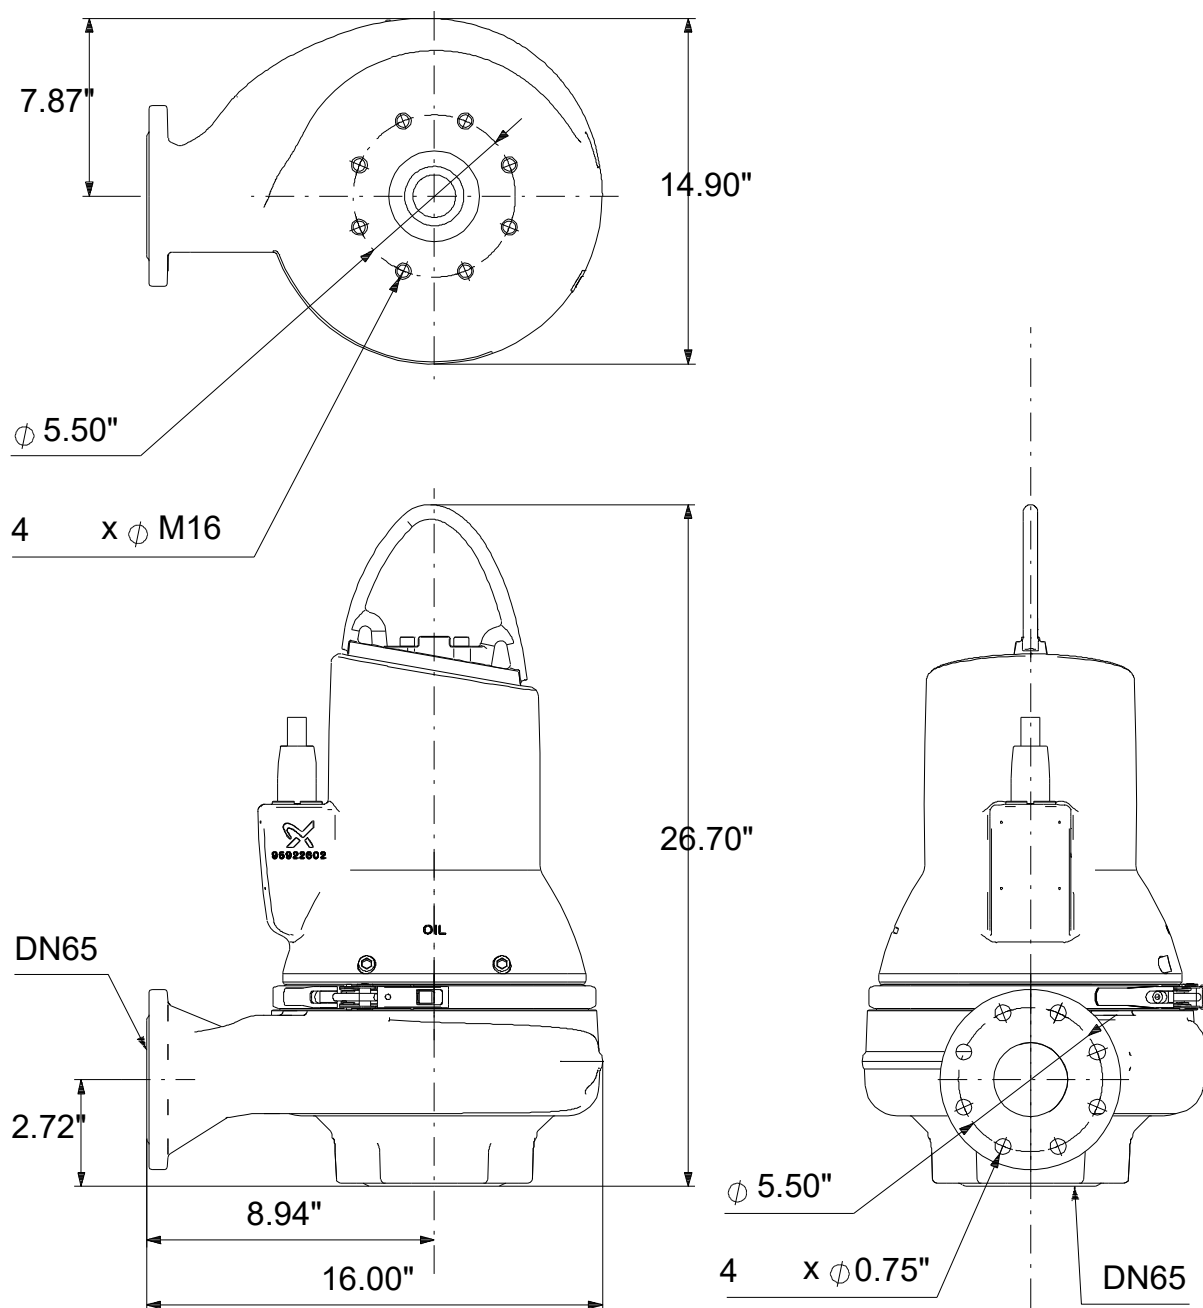

99034707 SL1.20.A25 .55.EX.2.60J.C 60 Hz

Note! All units are in [in] unless others are stated.
Disclaimer: This simplified dimensional drawing does not show all details.

99034707 SL1.20.A25 .55.EX.2.60J.C 60 Hz

Note! All units are in [in] unless others are stated
Disclaimer: This simplified dimensional drawing does not show all details.

99034707 SL1.20.A25 .55.EX.2.60J.C 60 Hz

Note! All units are in [in] unless others are stated.
Disclaimer: This simplified dimensional drawing does not show all details.