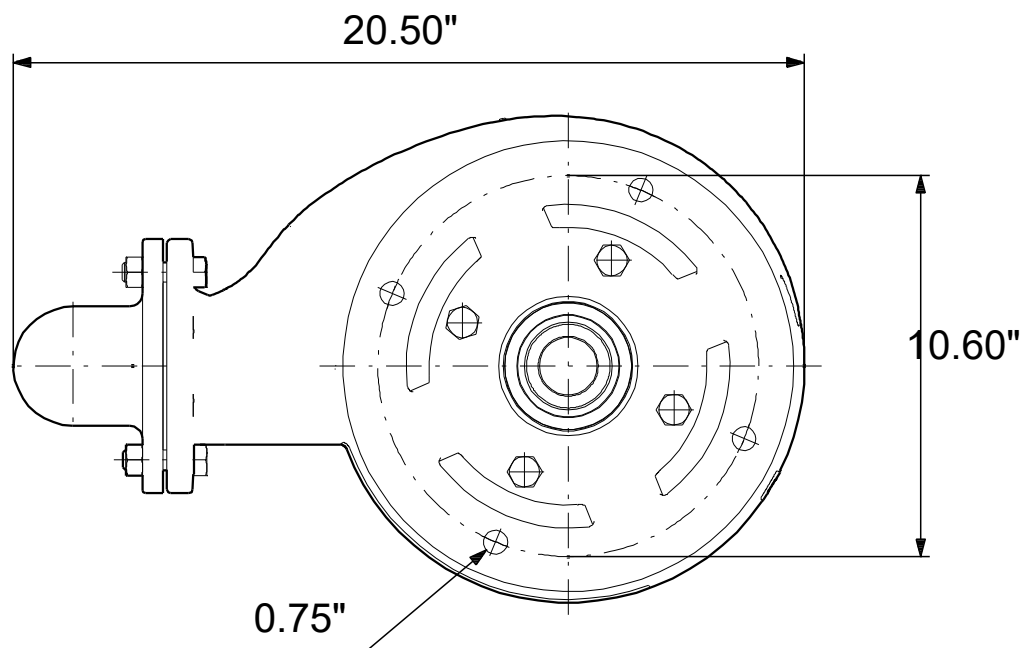

99034707 SL1.20.A25 .55.EX.2.60J.C 60 Hz

Note! All units are in [in] unless others are stated.
Disclaimer: This simplified dimensional drawing does not show all details.

99034707 SL1.20.A25 .55.EX.2.60J.C 60 Hz

Note! All units are in [in] unless others are stated
Disclaimer: This simplified dimensional drawing does not show all details.

99034707 SL1.20.A25 .55.EX.2.60J.C 60 Hz

Note! All units are in [in] unless others are stated.
Disclaimer: This simplified dimensional drawing does not show all details.