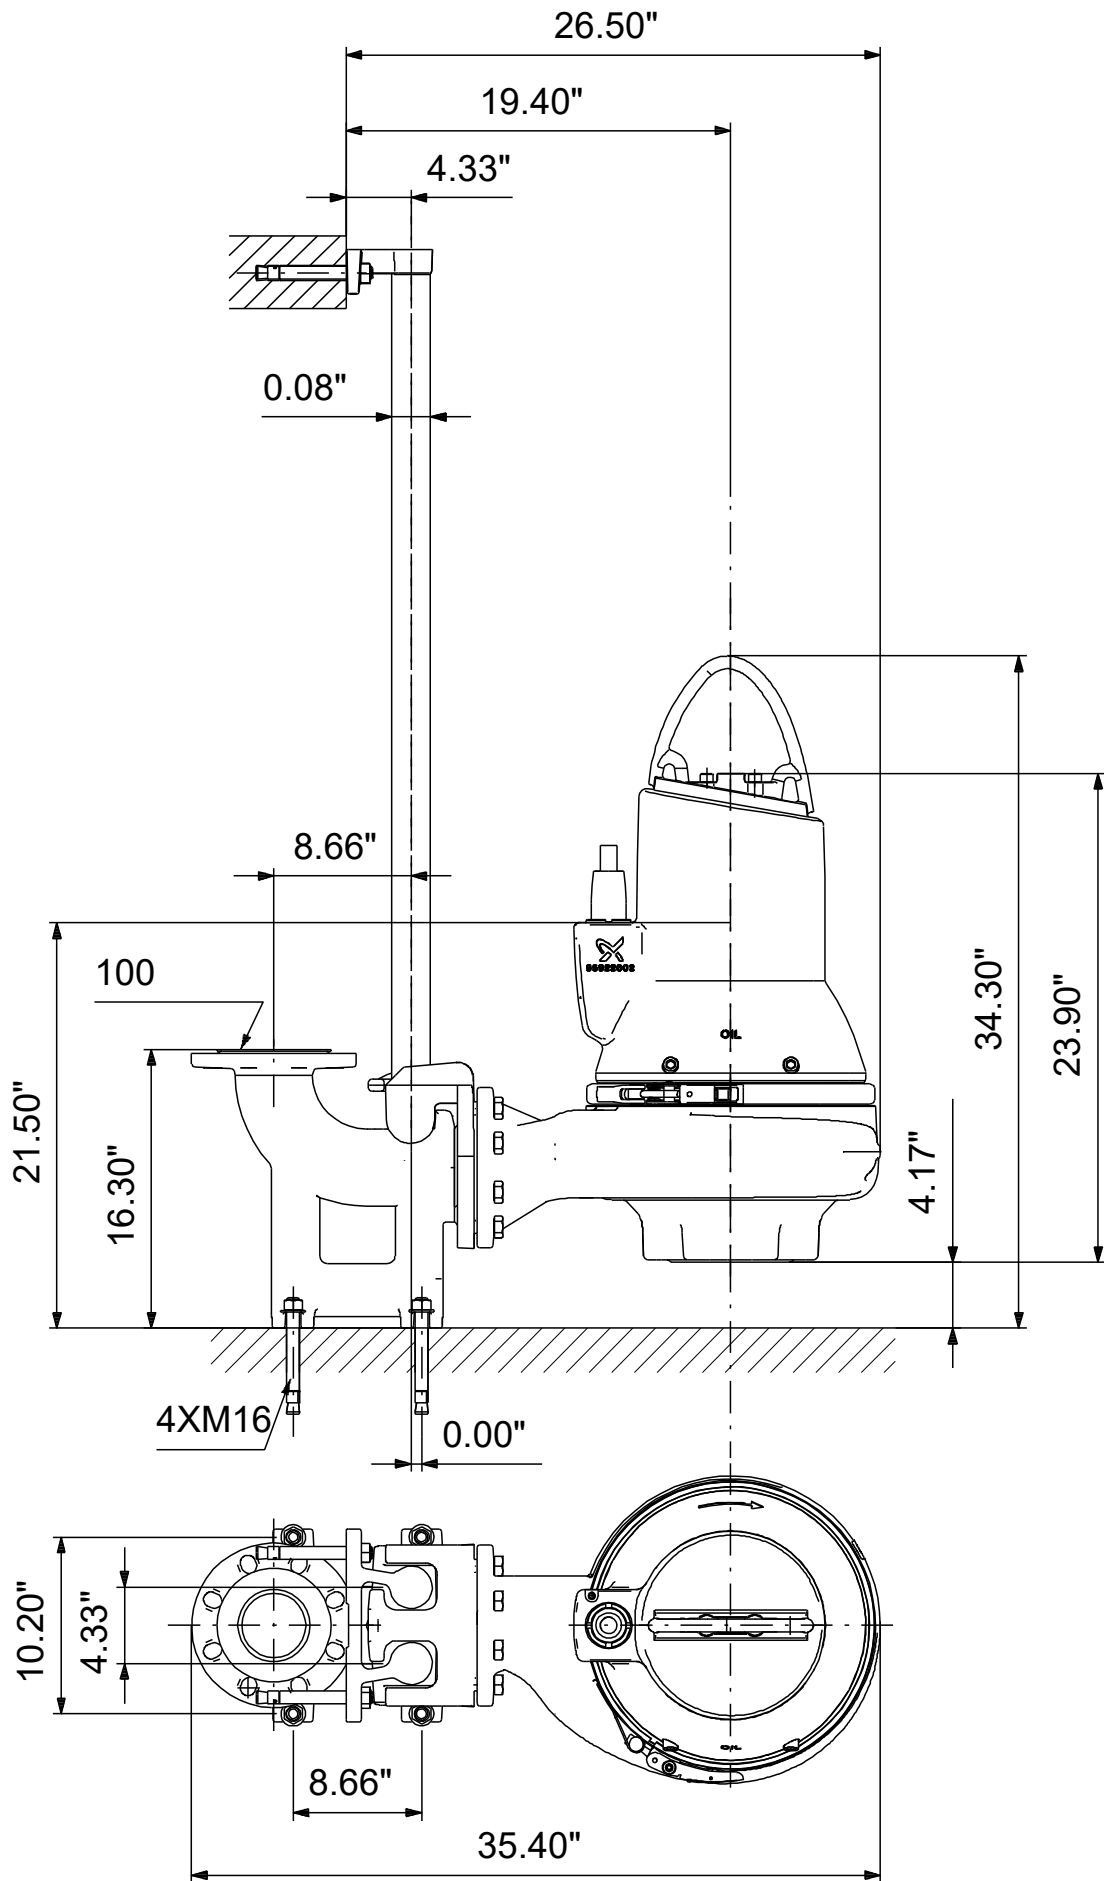

99034566 SLV.40.A40 .75.EX.4.60J.C 60 Hz

Note! All units are in [in] unless others are stated.
Disclaimer: This simplified dimensional drawing does not show all details.

99034566 SLV.40.A40 .75.EX.4.60J.C 60 Hz

Note! All units are in [in] unless others are stated
Disclaimer: This simplified dimensional drawing does not show all details.

99034566 SLV.40.A40 .75.EX.4.60J.C 60 Hz

Note! All units are in [in] unless others are stated.
Disclaimer: This simplified dimensional drawing does not show all details.