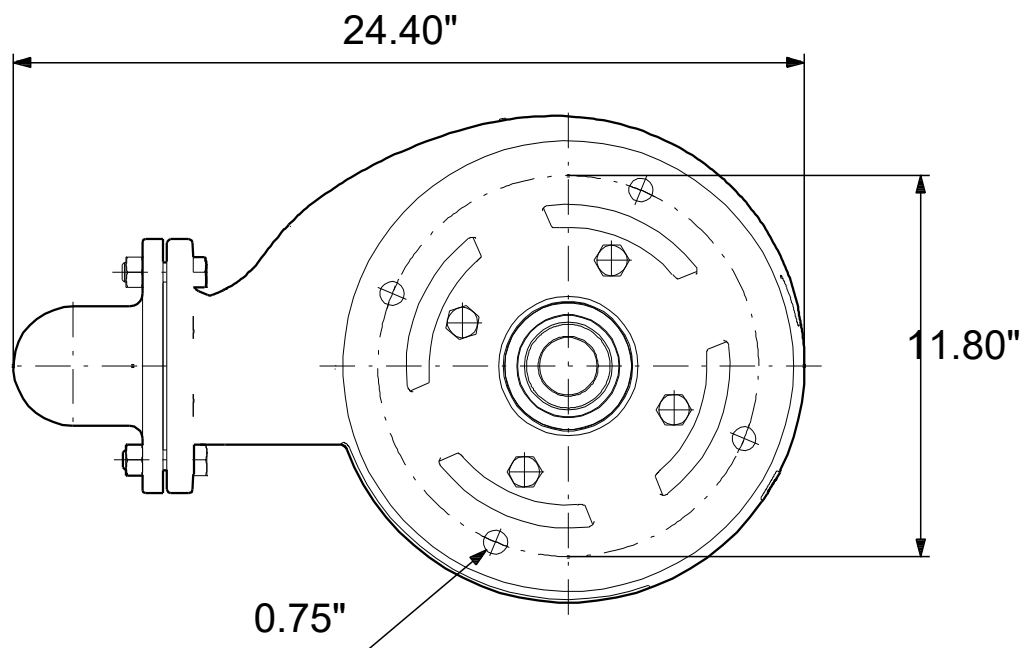

99034566 SLV.40.A40 .75.EX.4.60J.C 60 Hz

Note! All units are in [in] unless others are stated.
Disclaimer: This simplified dimensional drawing does not show all details.

99034566 SLV.40.A40 .75.EX.4.60J.C 60 Hz

Note! All units are in [in] unless others are stated
Disclaimer: This simplified dimensional drawing does not show all details.

99034566 SLV.40.A40 .75.EX.4.60J.C 60 Hz

Note! All units are in [in] unless others are stated.
Disclaimer: This simplified dimensional drawing does not show all details.