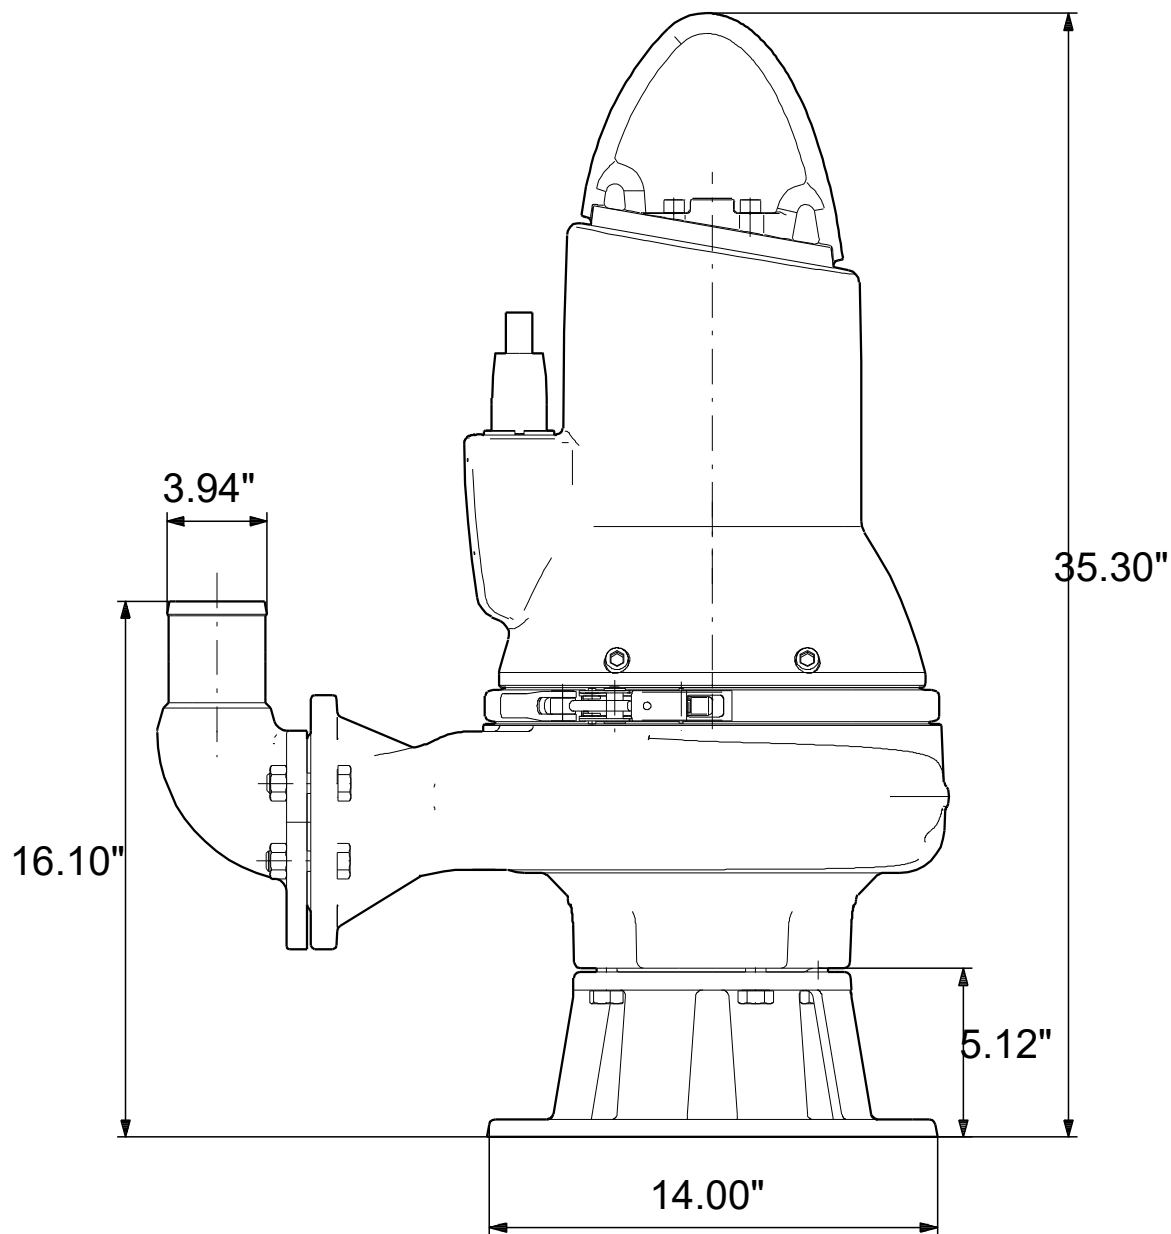

99034566 SLV.40.A40 .75.EX.4.60J.C 60 Hz

Note! All units are in [in] unless others are stated.
Disclaimer: This simplified dimensional drawing does not show all details.

99034566 SLV.40.A40 .75.EX.4.60J.C 60 Hz

Note! All units are in [in] unless others are stated
Disclaimer: This simplified dimensional drawing does not show all details.

99034566 SLV.40.A40 .75.EX.4.60J.C 60 Hz

Note! All units are in [in] unless others are stated.
Disclaimer: This simplified dimensional drawing does not show all details.