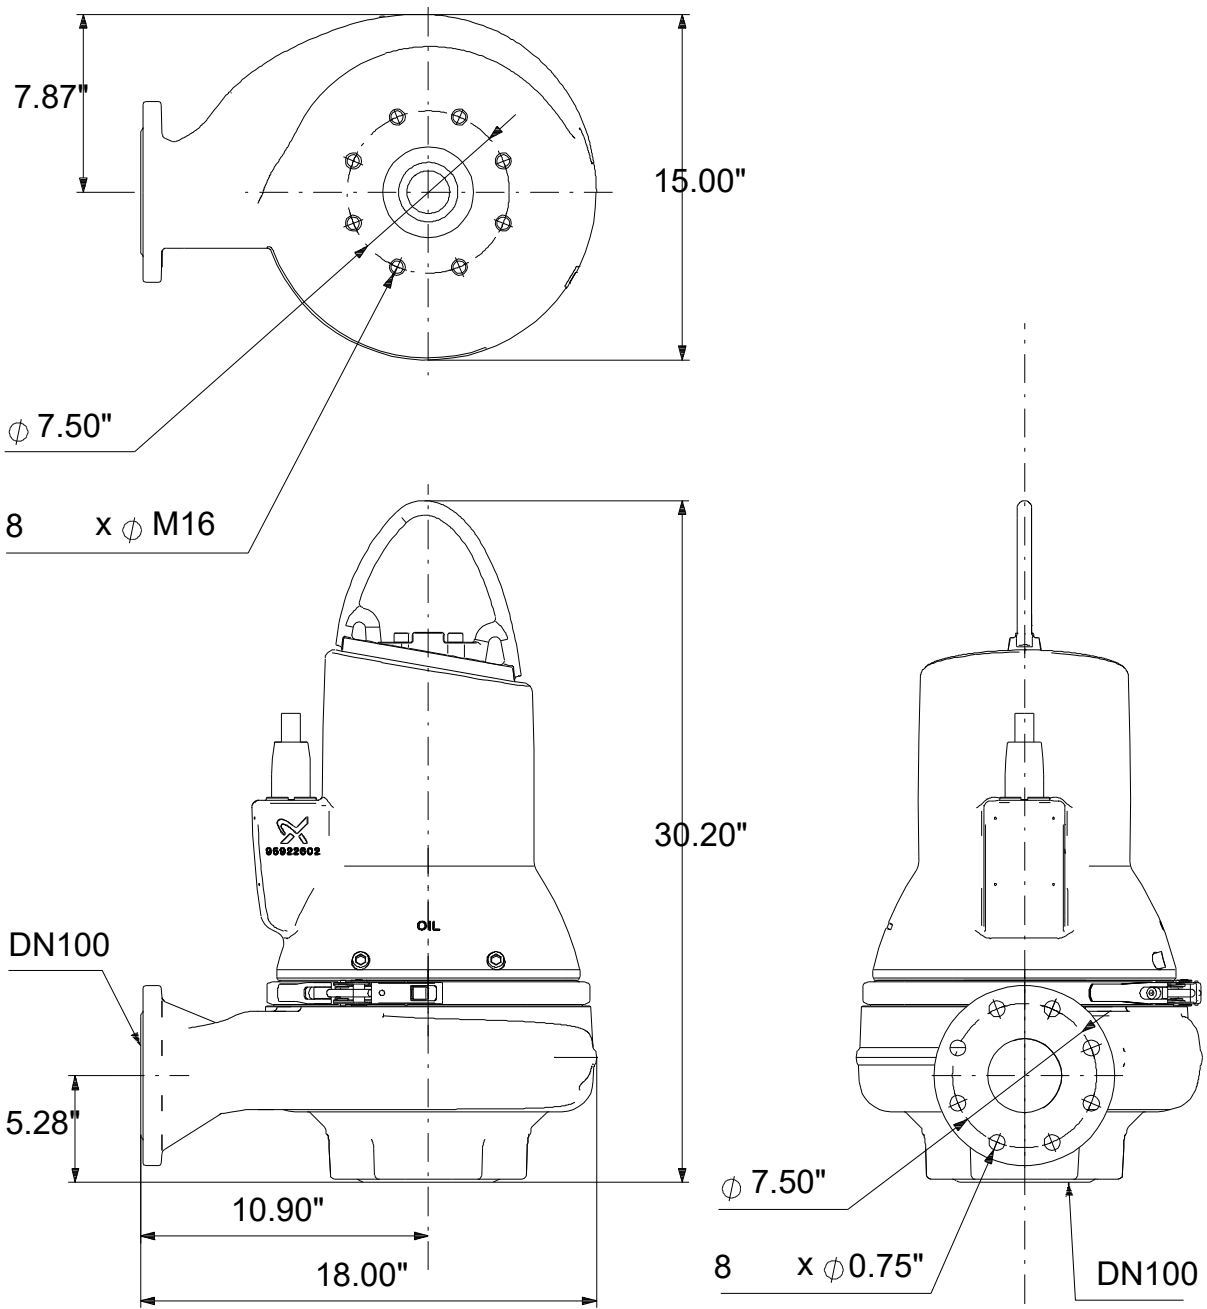

99034566 SLV.40.A40 .75.EX.4.60J.C 60 Hz

Note! All units are in [in] unless others are stated.
Disclaimer: This simplified dimensional drawing does not show all details.

99034566 SLV.40.A40 .75.EX.4.60J.C 60 Hz

Note! All units are in [in] unless others are stated
Disclaimer: This simplified dimensional drawing does not show all details.

99034566 SLV.40.A40 .75.EX.4.60J.C 60 Hz

Note! All units are in [in] unless others are stated.
Disclaimer: This simplified dimensional drawing does not show all details.