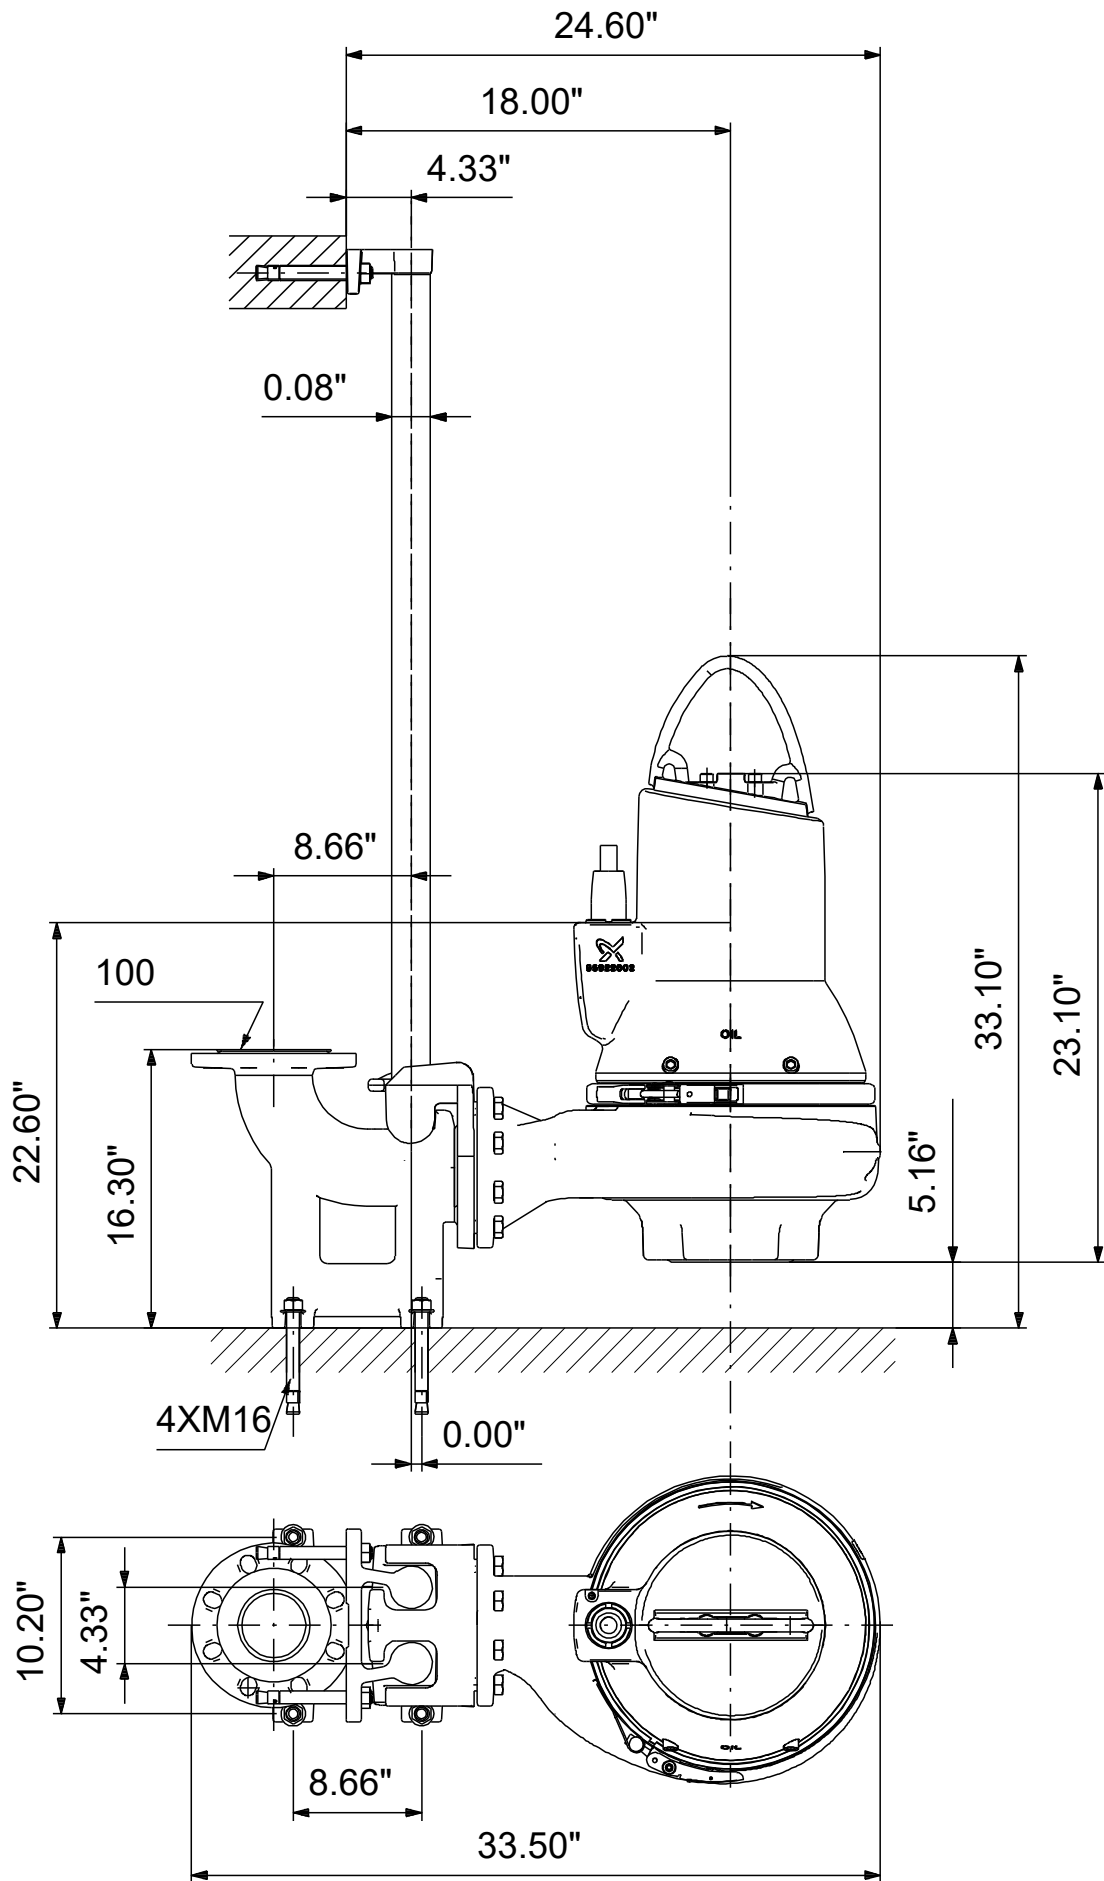

99034533 SLV.30.A40 .30.EX.4.60J.C 60 Hz

Note! All units are in [in] unless others are stated.
Disclaimer: This simplified dimensional drawing does not show all details.

99034533 SLV.30.A40 .30.EX.4.60J.C 60 Hz

Note! All units are in [in] unless others are stated
Disclaimer: This simplified dimensional drawing does not show all details.

99034533 SLV.30.A40 .30.EX.4.60J.C 60 Hz

Note! All units are in [in] unless others are stated.
Disclaimer: This simplified dimensional drawing does not show all details.