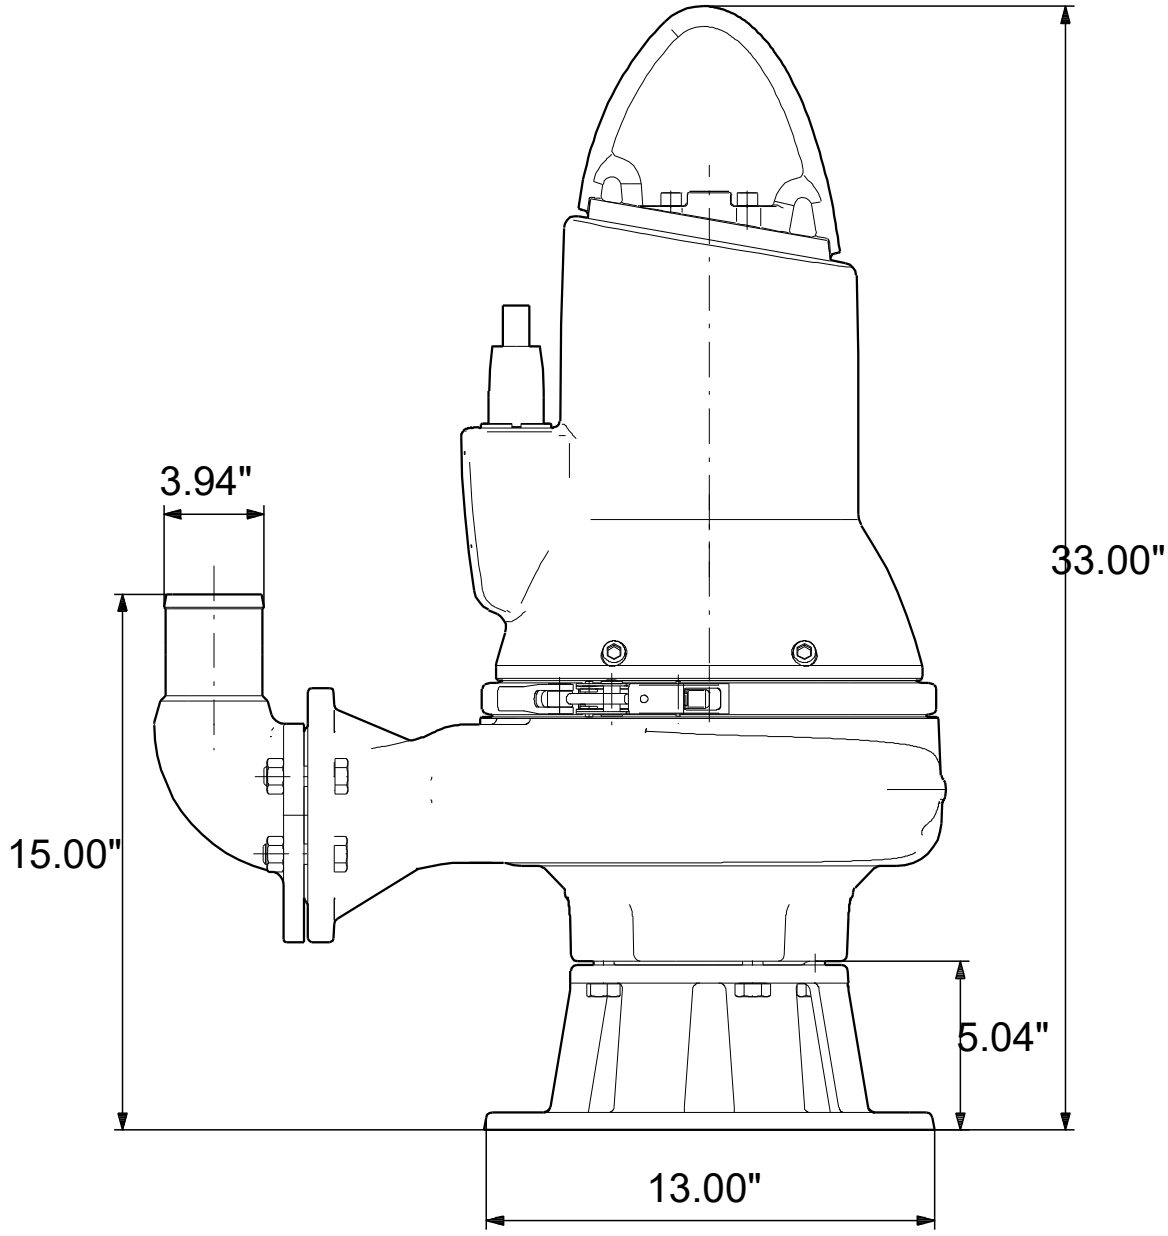

99034533 SLV.30.A40 .30.EX.4.60J.C 60 Hz

Note! All units are in [in] unless others are stated.
Disclaimer: This simplified dimensional drawing does not show all details.

99034533 SLV.30.A40 .30.EX.4.60J.C 60 Hz

Note! All units are in [in] unless others are stated
Disclaimer: This simplified dimensional drawing does not show all details.

99034533 SLV.30.A40 .30.EX.4.60J.C 60 Hz

Note! All units are in [in] unless others are stated.
Disclaimer: This simplified dimensional drawing does not show all details.