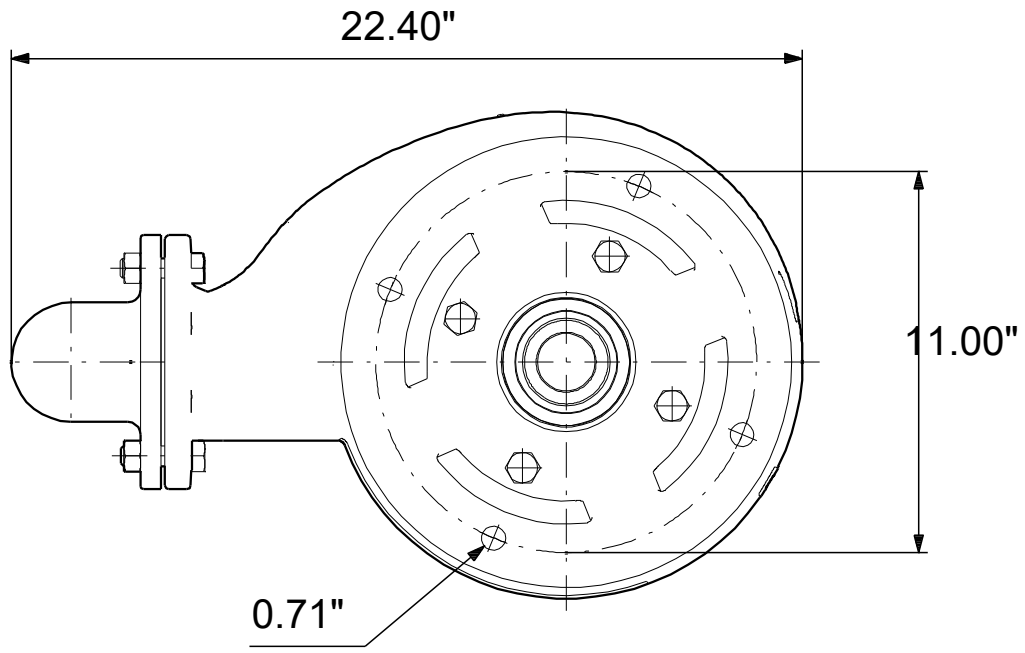

99034533 SLV.30.A40 .30.EX.4.60J.C 60 Hz

Note! All units are in [in] unless others are stated.
Disclaimer: This simplified dimensional drawing does not show all details.

99034533 SLV.30.A40 .30.EX.4.60J.C 60 Hz

Note! All units are in [in] unless others are stated
Disclaimer: This simplified dimensional drawing does not show all details.

99034533 SLV.30.A40 .30.EX.4.60J.C 60 Hz

Note! All units are in [in] unless others are stated.
Disclaimer: This simplified dimensional drawing does not show all details.