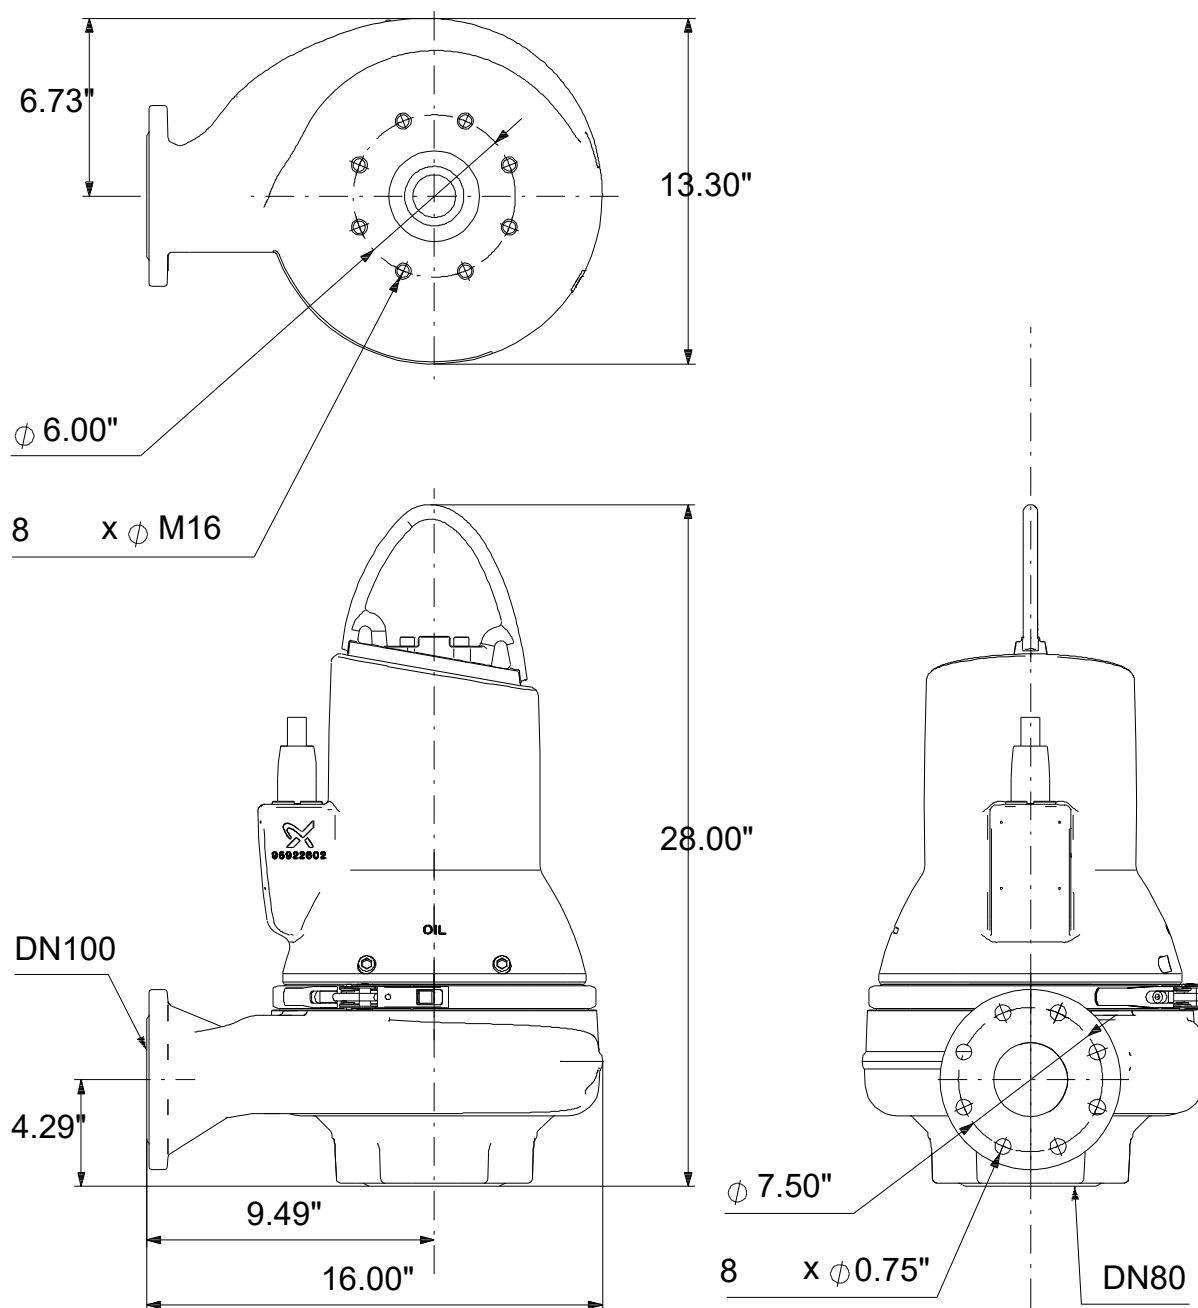

99034533 SLV.30.A40 .30.EX.4.60J.C 60 Hz

Note! All units are in [in] unless others are stated.
Disclaimer: This simplified dimensional drawing does not show all details.

99034533 SLV.30.A40 .30.EX.4.60J.C 60 Hz

Note! All units are in [in] unless others are stated
Disclaimer: This simplified dimensional drawing does not show all details.

99034533 SLV.30.A40 .30.EX.4.60J.C 60 Hz

Note! All units are in [in] unless others are stated.
Disclaimer: This simplified dimensional drawing does not show all details.