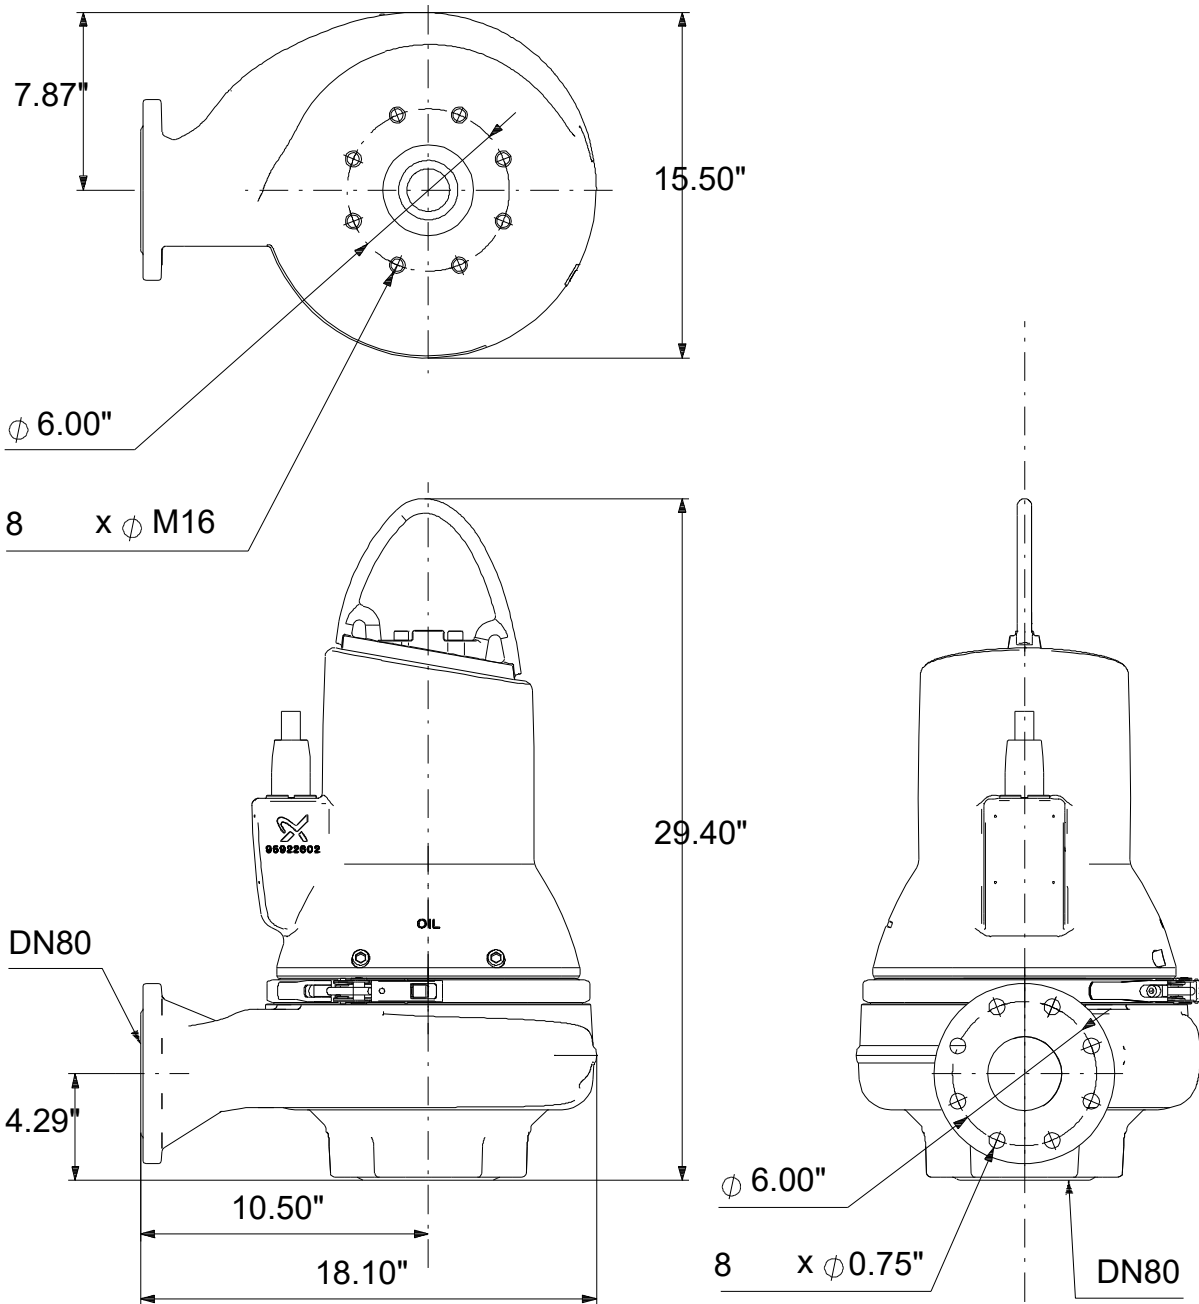

# 99034512 SLV.30.A30 .55.EX.4.60J.C 60 Hz

Note! All units are in [in] unless others are stated.  
Disclaimer: This simplified dimensional drawing does not show all details.

# 99034512 SLV.30.A30 .55.EX.4.60J.C 60 Hz

Note! All units are in [in] unless others are stated  
Disclaimer: This simplified dimensional drawing does not show all details.

99034512 SLV.30.A30 .55.EX.4.60J.C 60 Hz

Note! All units are in [in] unless others are stated.  
Disclaimer: This simplified dimensional drawing does not show all details.