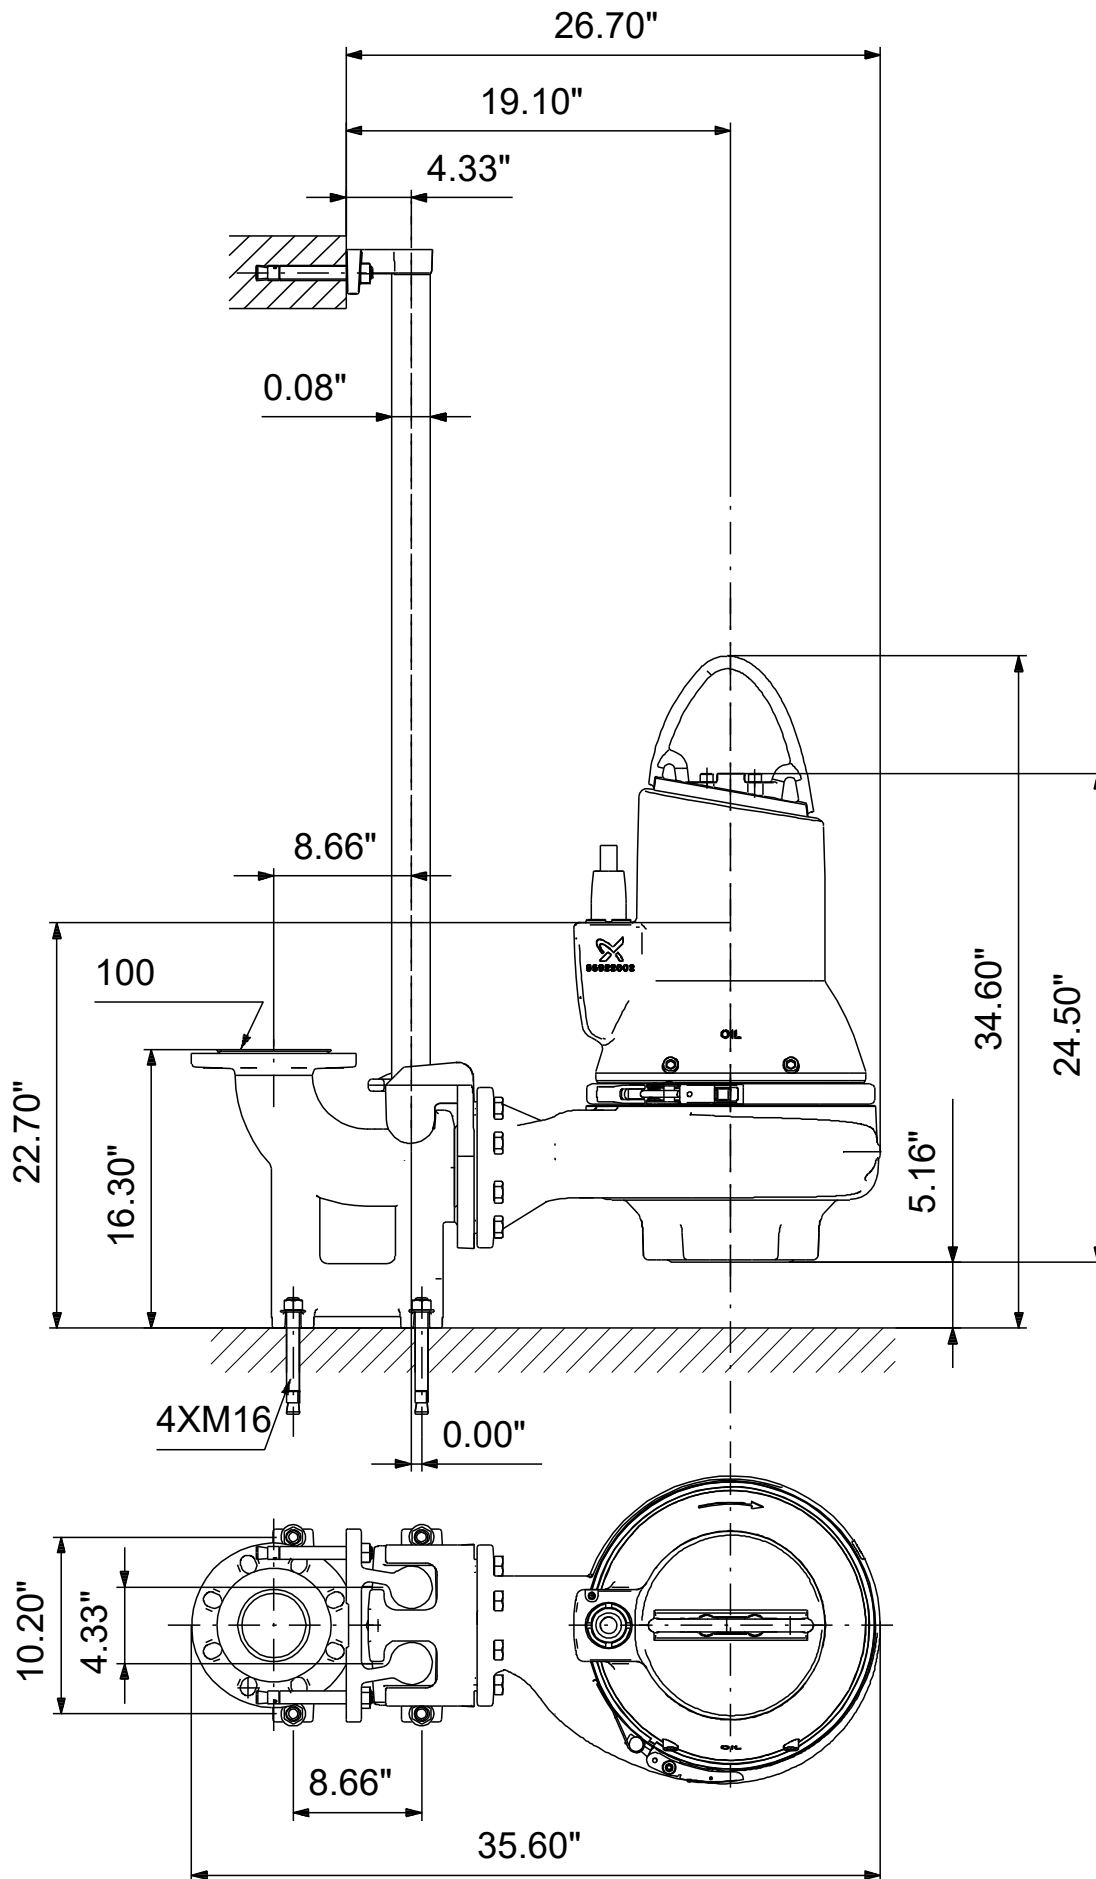

# 99034512 SLV.30.A30 .55.EX.4.60J.C 60 Hz

Note! All units are in [in] unless others are stated.  
Disclaimer: This simplified dimensional drawing does not show all details.

# 99034512 SLV.30.A30 .55.EX.4.60J.C 60 Hz

Note! All units are in [in] unless others are stated  
Disclaimer: This simplified dimensional drawing does not show all details.

99034512 SLV.30.A30 .55.EX.4.60J.C 60 Hz

Note! All units are in [in] unless others are stated.  
Disclaimer: This simplified dimensional drawing does not show all details.