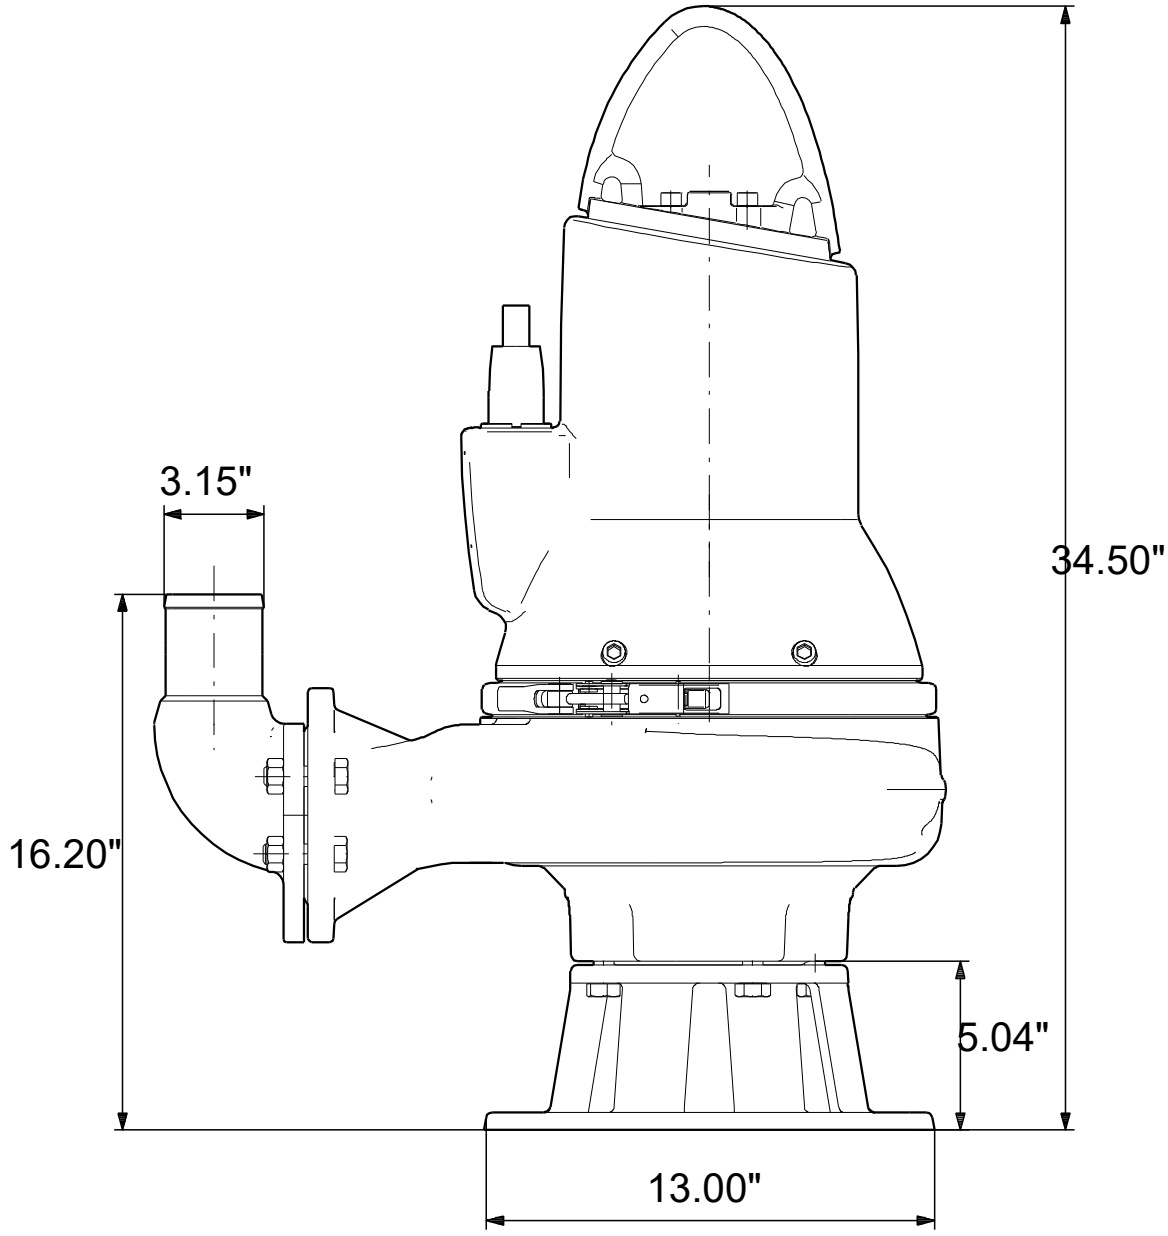

# 99034512 SLV.30.A30 .55.EX.4.60J.C 60 Hz

Note! All units are in [in] unless others are stated.  
Disclaimer: This simplified dimensional drawing does not show all details.

# 99034512 SLV.30.A30 .55.EX.4.60J.C 60 Hz

Note! All units are in [in] unless others are stated  
Disclaimer: This simplified dimensional drawing does not show all details.

99034512 SLV.30.A30 .55.EX.4.60J.C 60 Hz

Note! All units are in [in] unless others are stated.  
Disclaimer: This simplified dimensional drawing does not show all details.