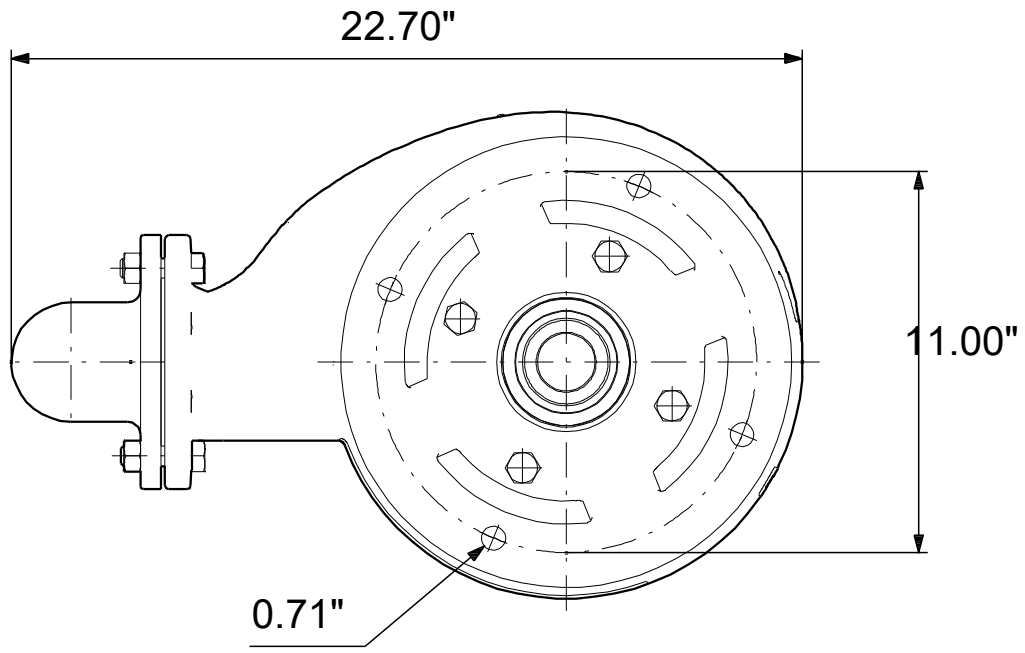

# 99034512 SLV.30.A30 .55.EX.4.60J.C 60 Hz

Note! All units are in [in] unless others are stated.  
Disclaimer: This simplified dimensional drawing does not show all details.

# 99034512 SLV.30.A30 .55.EX.4.60J.C 60 Hz

Note! All units are in [in] unless others are stated  
Disclaimer: This simplified dimensional drawing does not show all details.

99034512 SLV.30.A30 .55.EX.4.60J.C 60 Hz

Note! All units are in [in] unless others are stated.  
Disclaimer: This simplified dimensional drawing does not show all details.