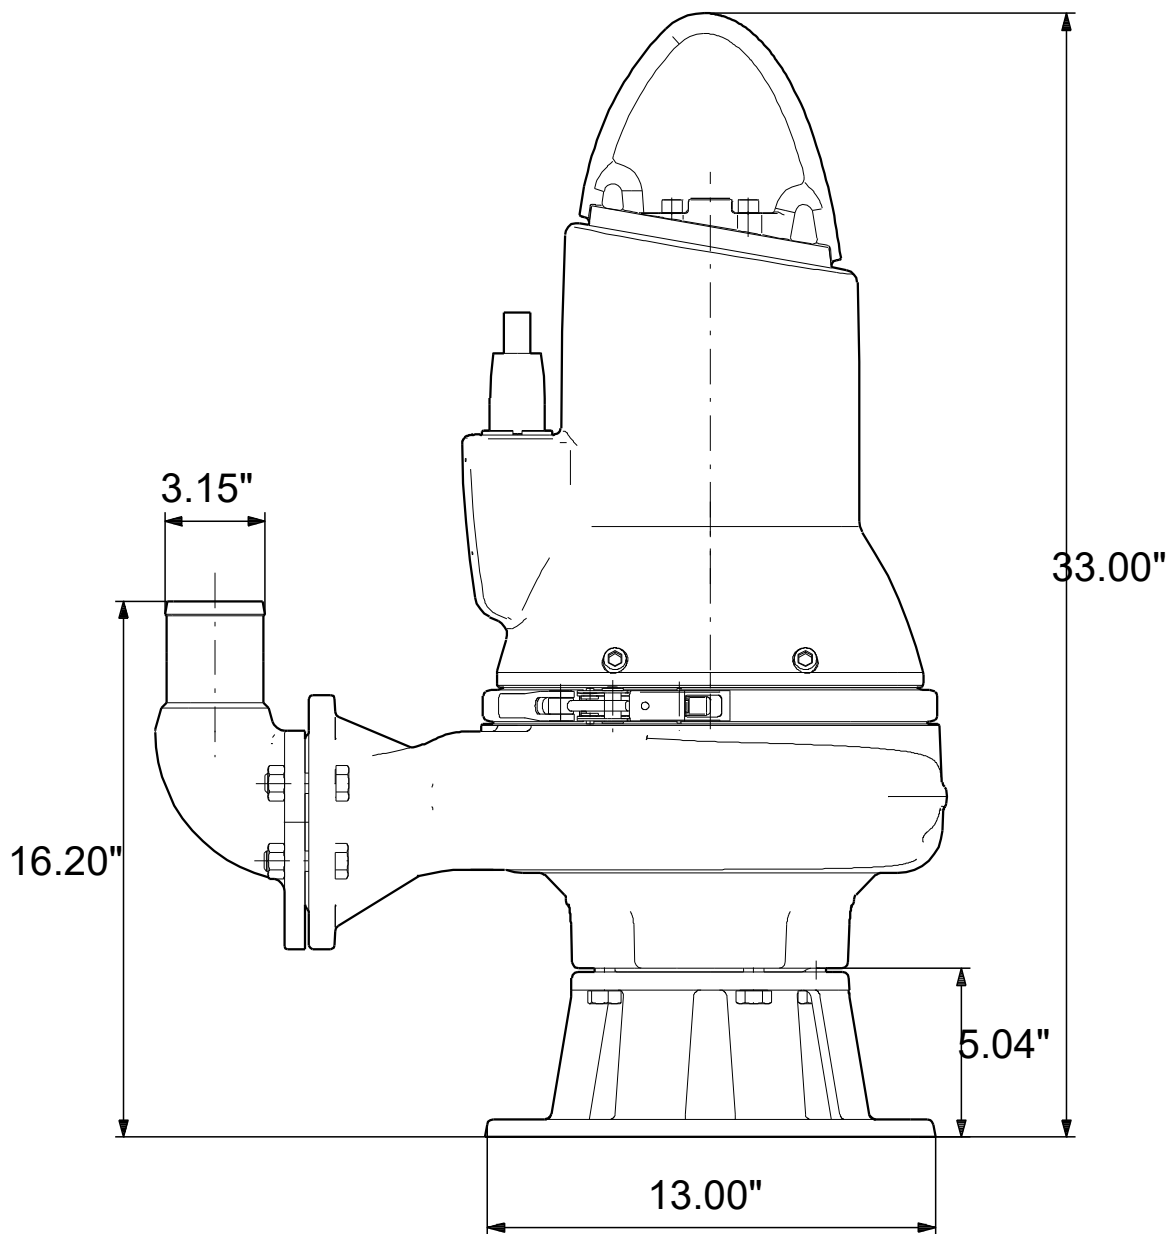

99034504 SLV.30.A30 .30.EX.4.60J.C 60 Hz

Note! All units are in [in] unless others are stated.
Disclaimer: This simplified dimensional drawing does not show all details.

99034504 SLV.30.A30 .30.EX.4.60J.C 60 Hz

Note! All units are in [in] unless others are stated
Disclaimer: This simplified dimensional drawing does not show all details.

99034504 SLV.30.A30 .30.EX.4.60J.C 60 Hz

Note! All units are in [in] unless others are stated.
Disclaimer: This simplified dimensional drawing does not show all details.