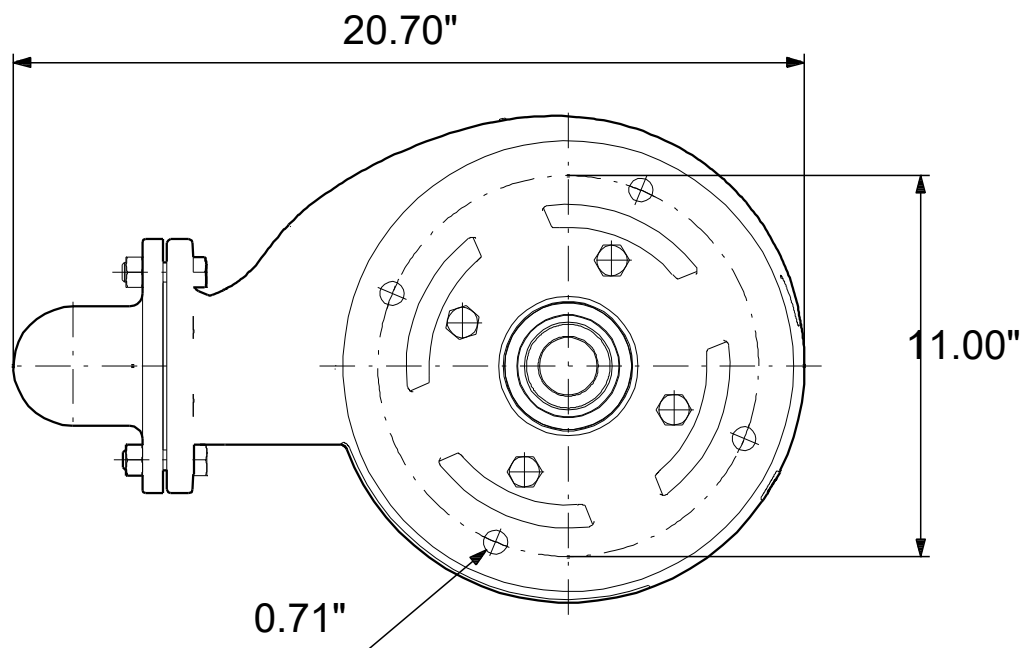

99034504 SLV.30.A30 .30.EX.4.60J.C 60 Hz

Note! All units are in [in] unless others are stated.
Disclaimer: This simplified dimensional drawing does not show all details.

99034504 SLV.30.A30 .30.EX.4.60J.C 60 Hz

Note! All units are in [in] unless others are stated
Disclaimer: This simplified dimensional drawing does not show all details.

99034504 SLV.30.A30 .30.EX.4.60J.C 60 Hz

Note! All units are in [in] unless others are stated.
Disclaimer: This simplified dimensional drawing does not show all details.