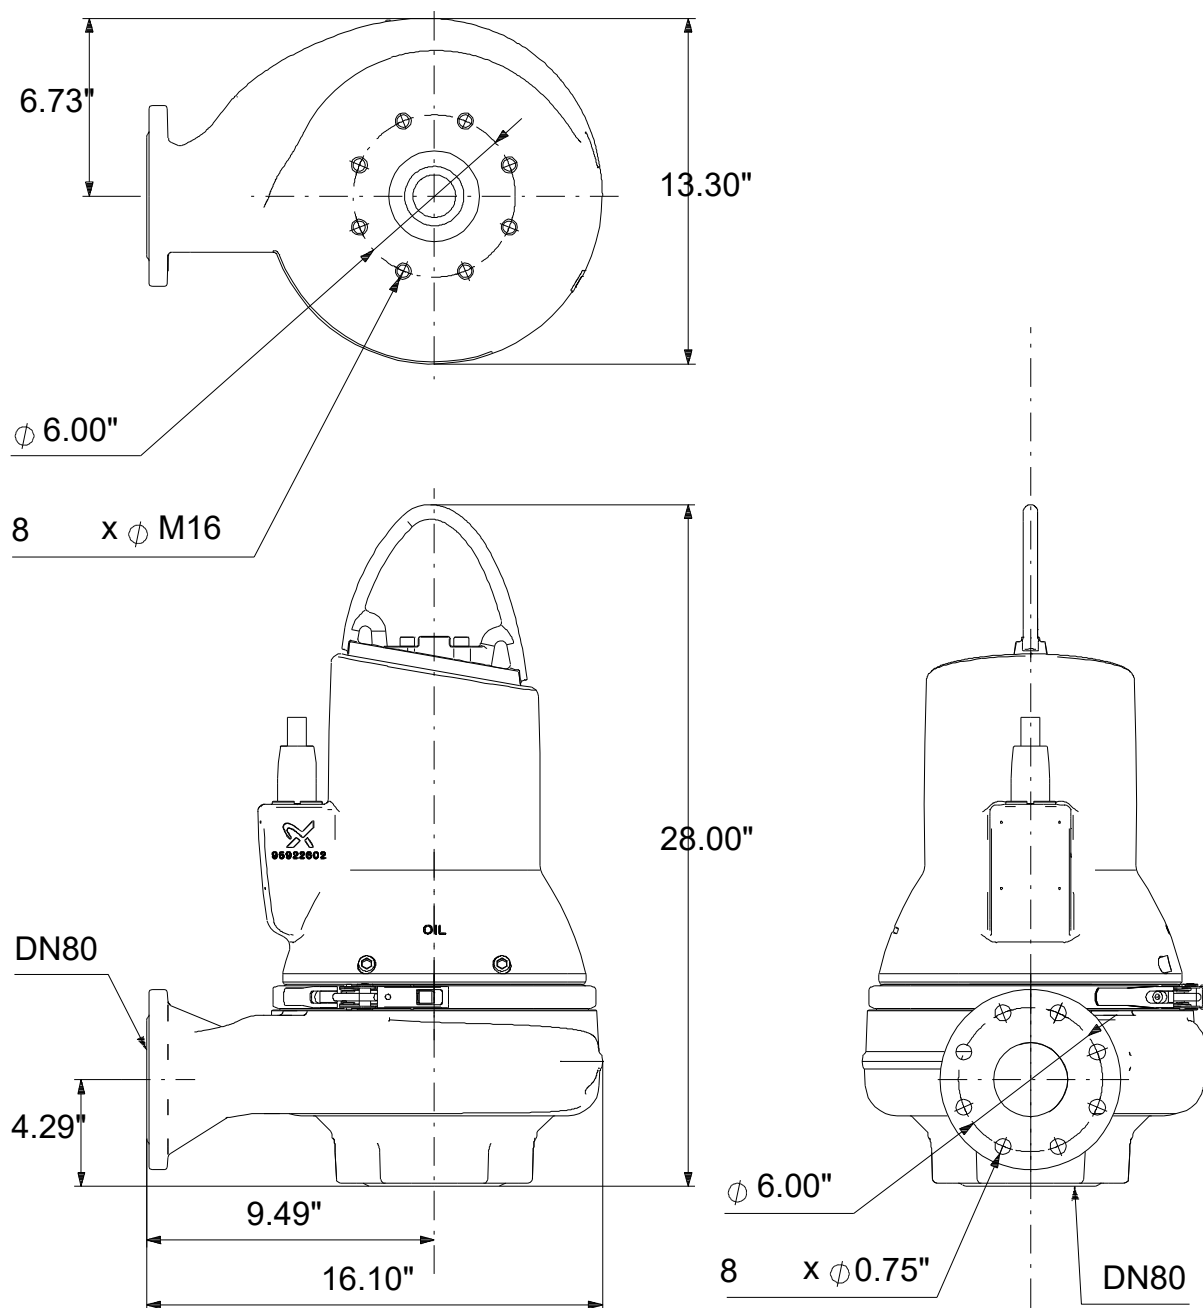

99034504 SLV.30.A30 .30.EX.4.60J.C 60 Hz

Note! All units are in [in] unless others are stated.
Disclaimer: This simplified dimensional drawing does not show all details.

99034504 SLV.30.A30 .30.EX.4.60J.C 60 Hz

Note! All units are in [in] unless others are stated
Disclaimer: This simplified dimensional drawing does not show all details.

99034504 SLV.30.A30 .30.EX.4.60J.C 60 Hz

Note! All units are in [in] unless others are stated.
Disclaimer: This simplified dimensional drawing does not show all details.