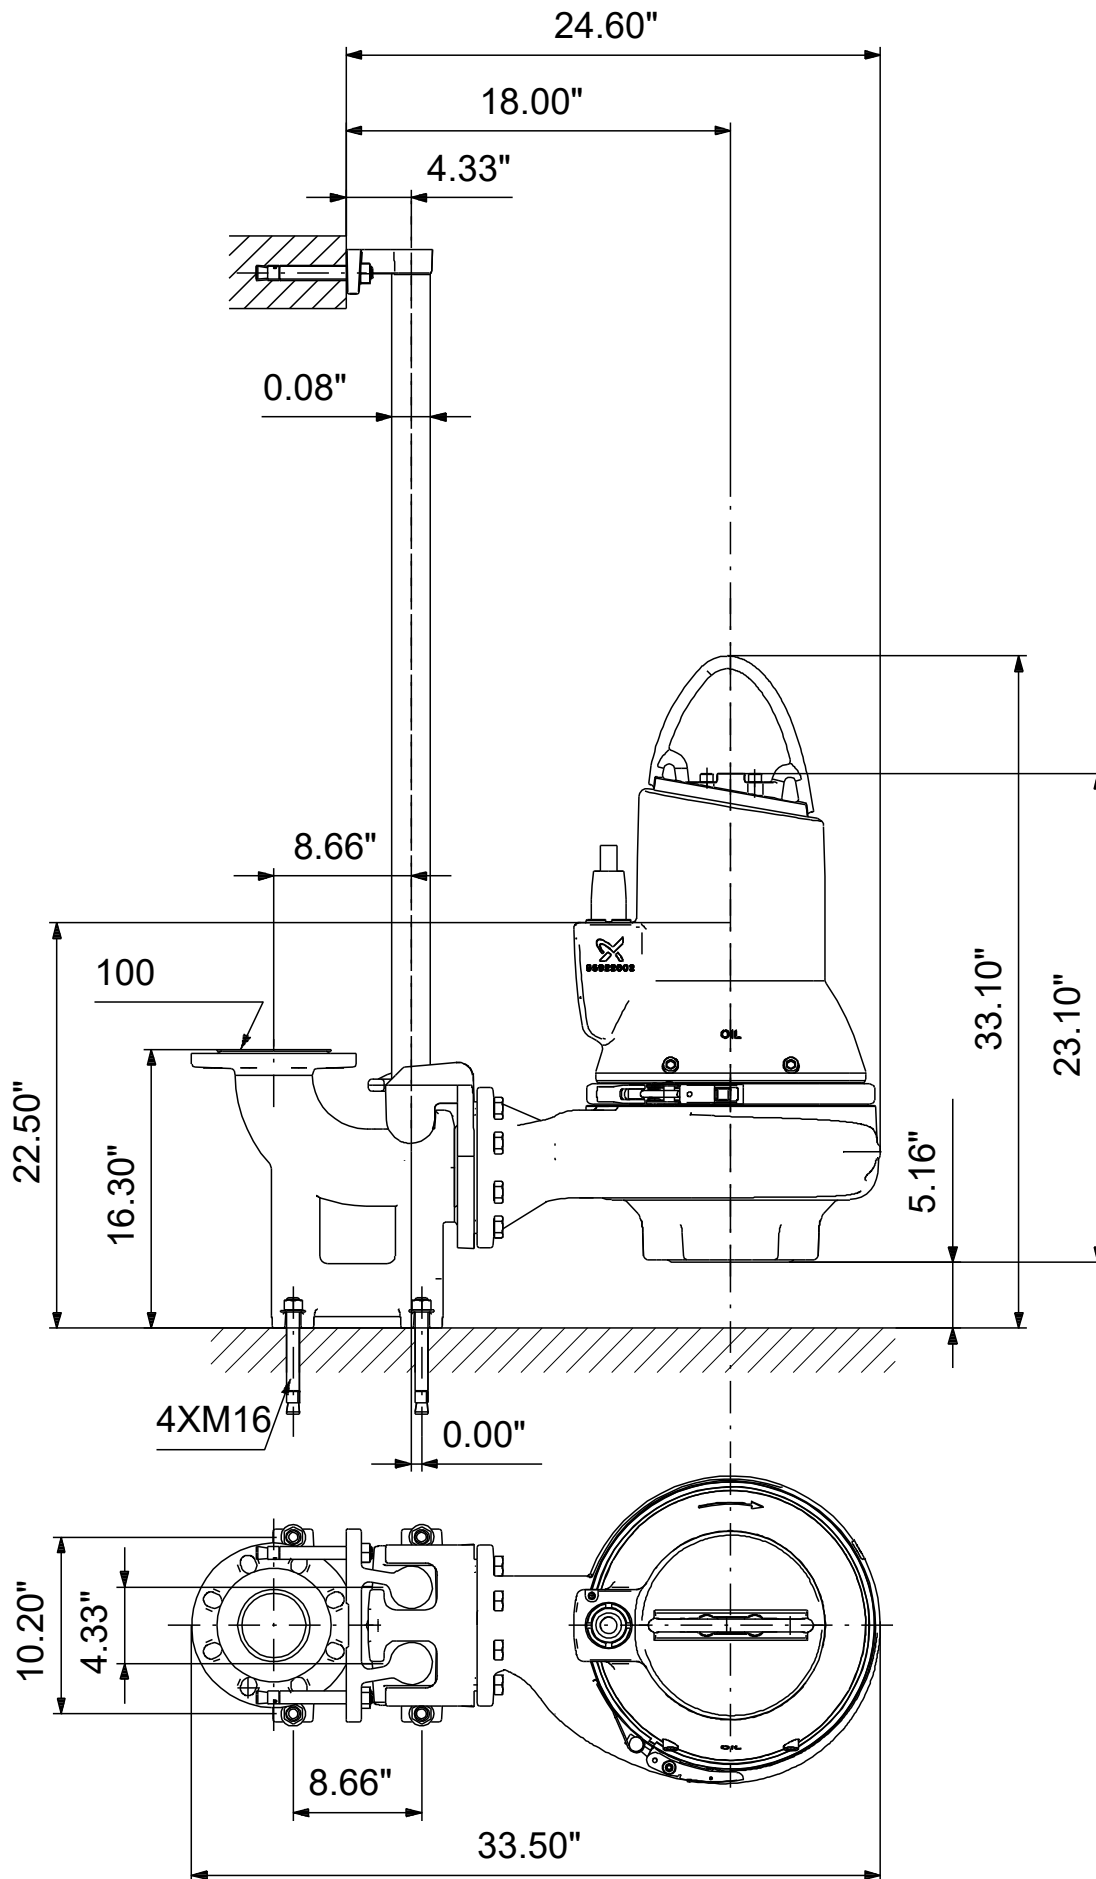

99034504 SLV.30.A30 .30.EX.4.60J.C 60 Hz

Note! All units are in [in] unless others are stated.
Disclaimer: This simplified dimensional drawing does not show all details.

99034504 SLV.30.A30 .30.EX.4.60J.C 60 Hz

Note! All units are in [in] unless others are stated
Disclaimer: This simplified dimensional drawing does not show all details.

99034504 SLV.30.A30 .30.EX.4.60J.C 60 Hz

Note! All units are in [in] unless others are stated.
Disclaimer: This simplified dimensional drawing does not show all details.