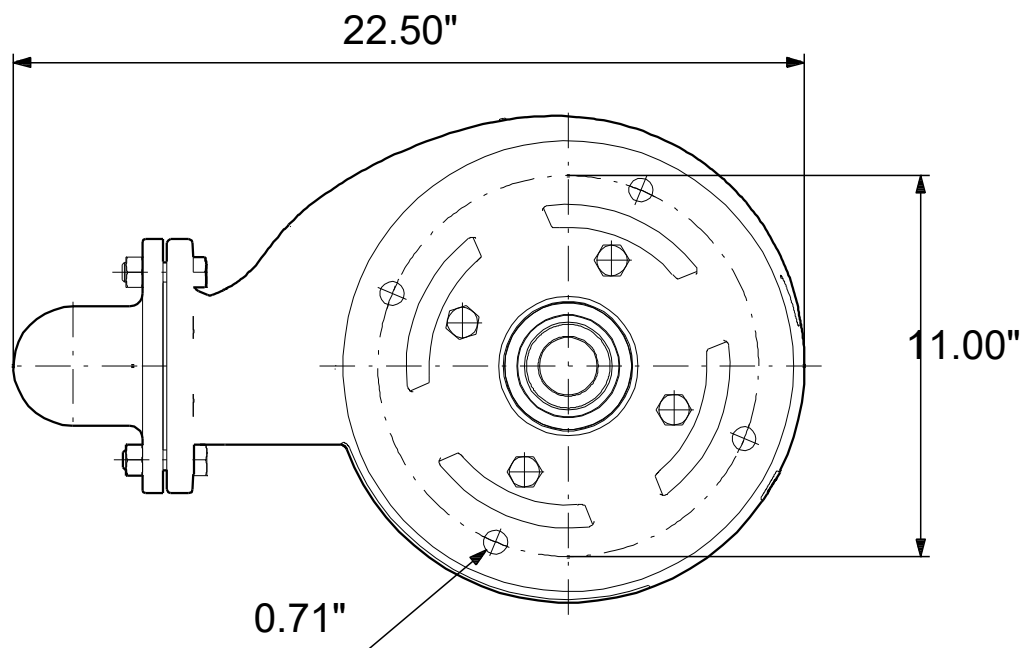

# 99034478 SLV.25.A30 .55.EX.2.60J.C 60 Hz

Note! All units are in [in] unless others are stated  
Disclaimer: This simplified dimensional drawing does not show all details.

# 99034478 SLV.25.A30 .55.EX.2.60J.C 60 Hz

Note! All units are in [in] unless others are stated  
Disclaimer: This simplified dimensional drawing does not show all details.

99034478 SLV.25.A30 .55.EX.2.60J.C 60 Hz

Note! All units are in [in] unless others are stated.  
Disclaimer: This simplified dimensional drawing does not show all details.