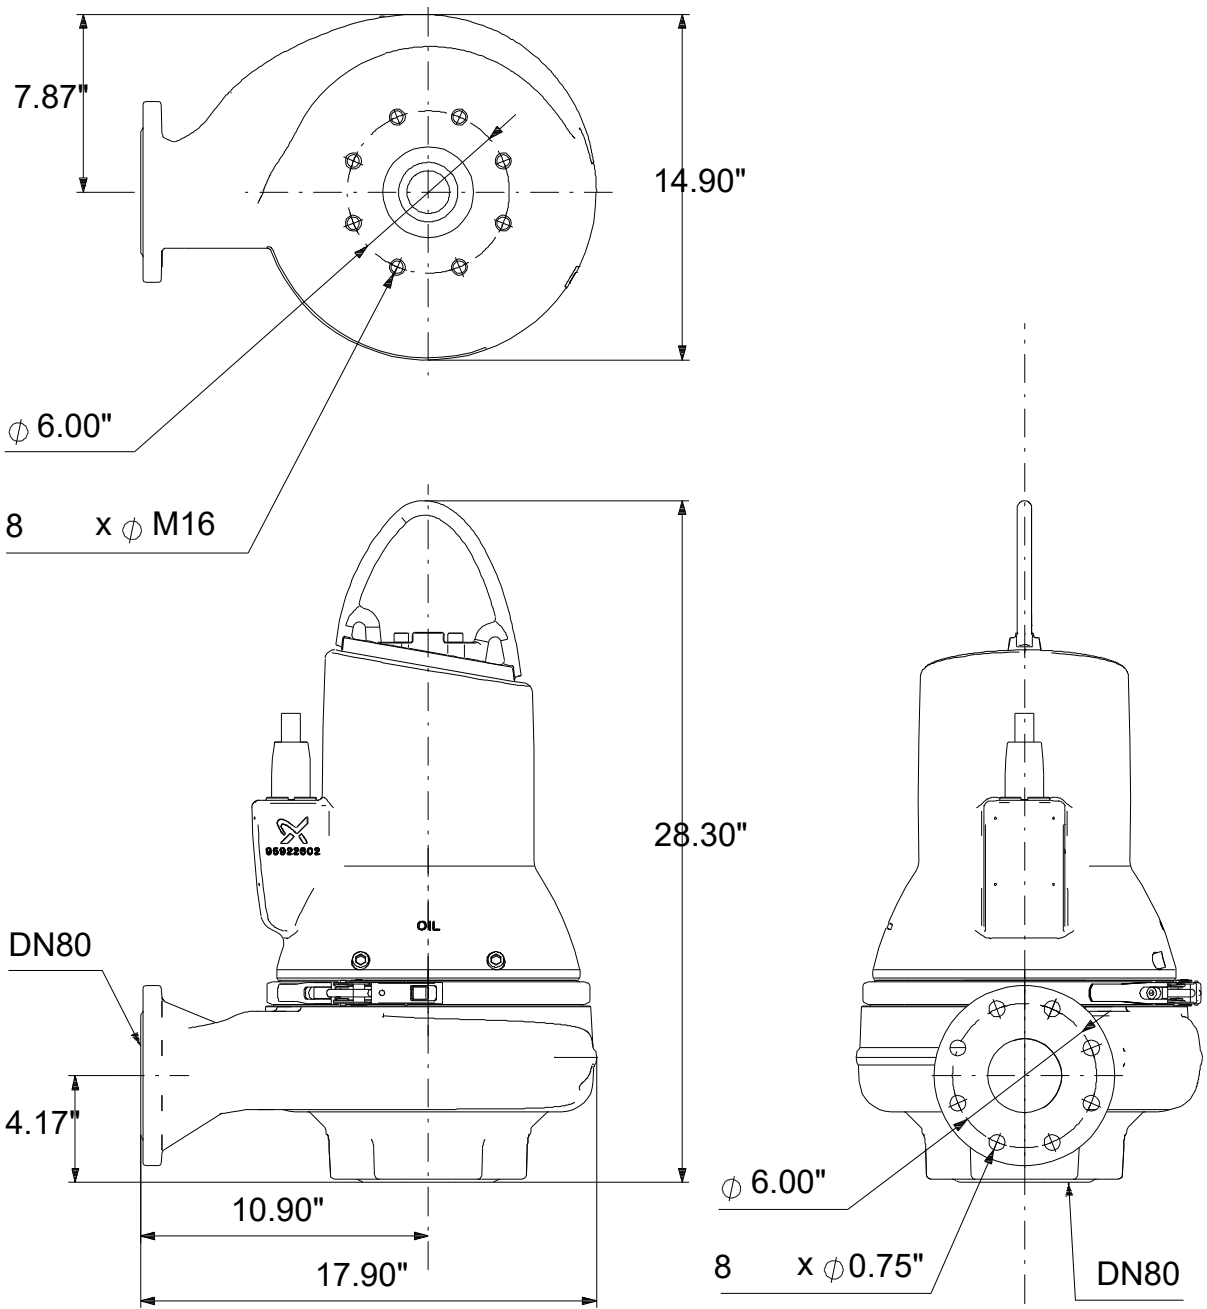

# 99034478 SLV.25.A30 .55.EX.2.60J.C 60 Hz

Note! All units are in [in] unless others are stated  
Disclaimer: This simplified dimensional drawing does not show all details.

# 99034478 SLV.25.A30 .55.EX.2.60J.C 60 Hz

Note! All units are in [in] unless others are stated  
Disclaimer: This simplified dimensional drawing does not show all details.

99034478 SLV.25.A30 .55.EX.2.60J.C 60 Hz

Note! All units are in [in] unless others are stated.  
Disclaimer: This simplified dimensional drawing does not show all details.