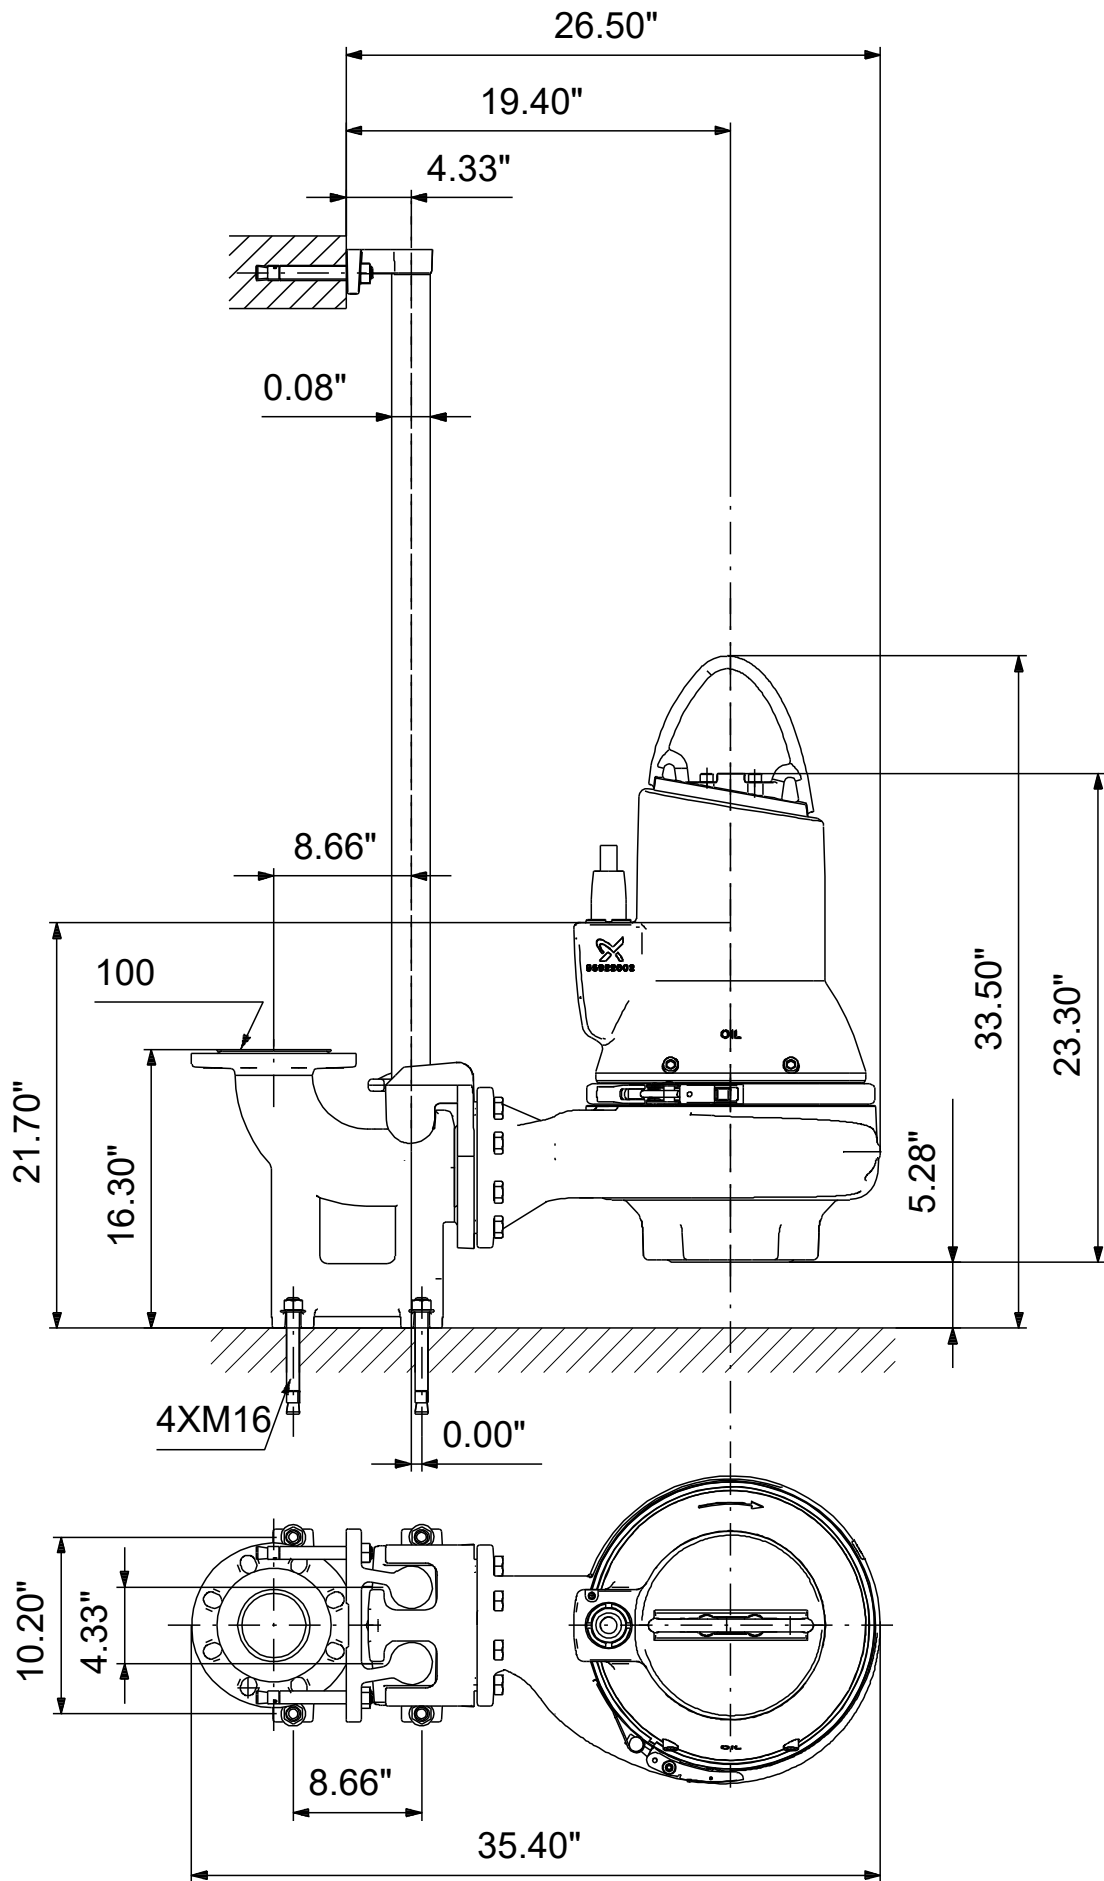

# 99034478 SLV.25.A30 .55.EX.2.60J.C 60 Hz

Note! All units are in [in] unless others are stated  
Disclaimer: This simplified dimensional drawing does not show all details.

# 99034478 SLV.25.A30 .55.EX.2.60J.C 60 Hz

Note! All units are in [in] unless others are stated  
Disclaimer: This simplified dimensional drawing does not show all details.

99034478 SLV.25.A30 .55.EX.2.60J.C 60 Hz

Note! All units are in [in] unless others are stated.  
Disclaimer: This simplified dimensional drawing does not show all details.