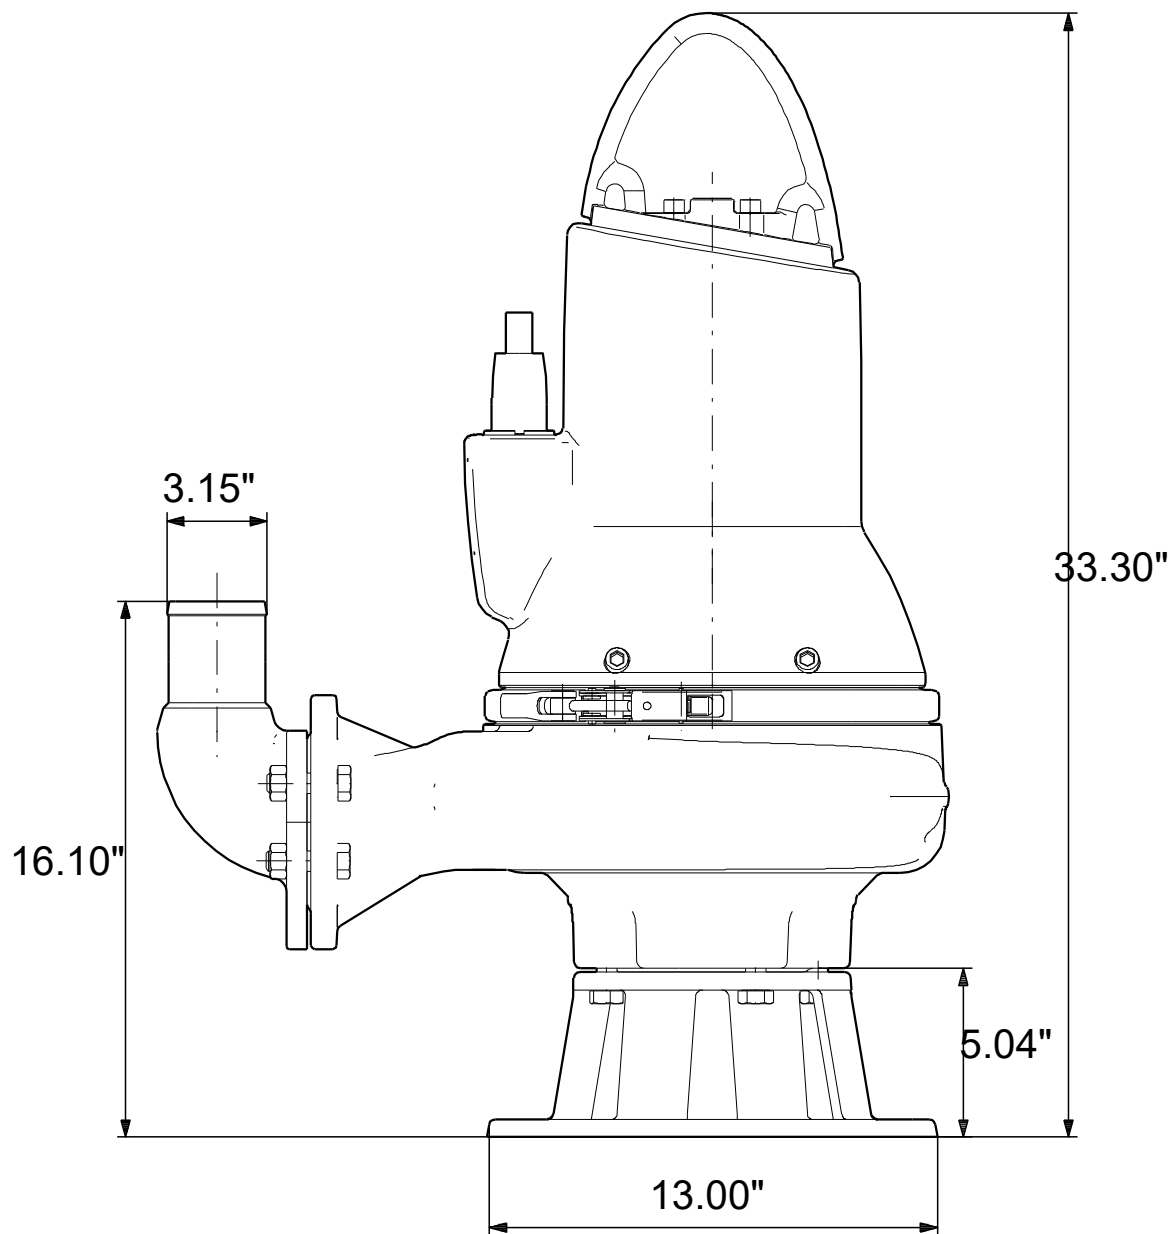

# 99034478 SLV.25.A30 .55.EX.2.60J.C 60 Hz

Note! All units are in [in] unless others are stated  
Disclaimer: This simplified dimensional drawing does not show all details.

# 99034478 SLV.25.A30 .55.EX.2.60J.C 60 Hz

Note! All units are in [in] unless others are stated  
Disclaimer: This simplified dimensional drawing does not show all details.

99034478 SLV.25.A30 .55.EX.2.60J.C 60 Hz

Note! All units are in [in] unless others are stated.  
Disclaimer: This simplified dimensional drawing does not show all details.