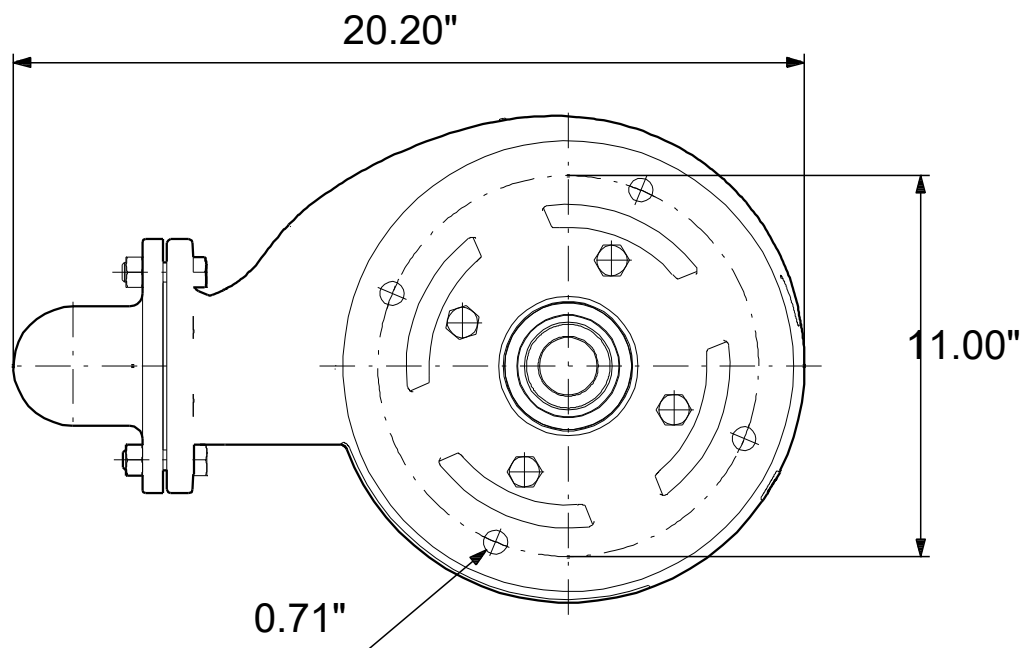

# 99034474 SLV.25.A30 .40.EX.2.60J.C 60 Hz

Note! All units are in [in] unless others are stated.  
Disclaimer: This simplified dimensional drawing does not show all details.

# 99034474 SLV.25.A30 .40.EX.2.60J.C 60 Hz

Note! All units are in [in] unless others are stated  
Disclaimer: This simplified dimensional drawing does not show all details.

99034474 SLV.25.A30 .40.EX.2.60J.C 60 Hz

Note! All units are in [in] unless others are stated.  
Disclaimer: This simplified dimensional drawing does not show all details.