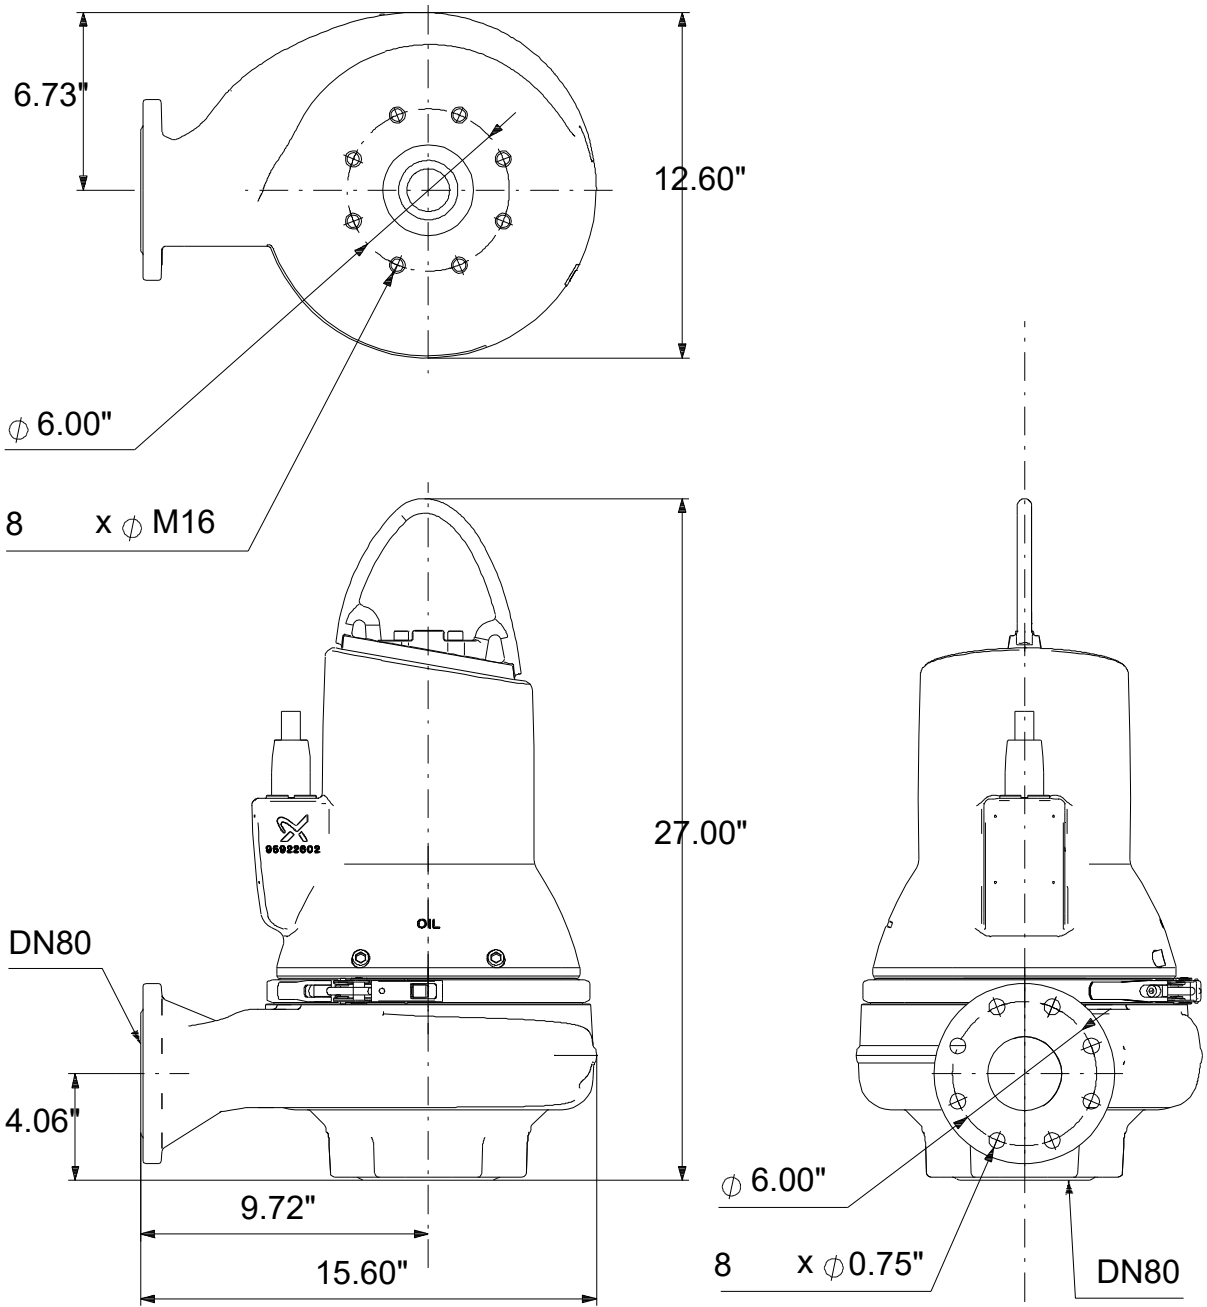

# 99034474 SLV.25.A30 .40.EX.2.60J.C 60 Hz

Note! All units are in [in] unless others are stated.  
Disclaimer: This simplified dimensional drawing does not show all details.

# 99034474 SLV.25.A30 .40.EX.2.60J.C 60 Hz

Note! All units are in [in] unless others are stated  
Disclaimer: This simplified dimensional drawing does not show all details.

99034474 SLV.25.A30 .40.EX.2.60J.C 60 Hz

Note! All units are in [in] unless others are stated.  
Disclaimer: This simplified dimensional drawing does not show all details.