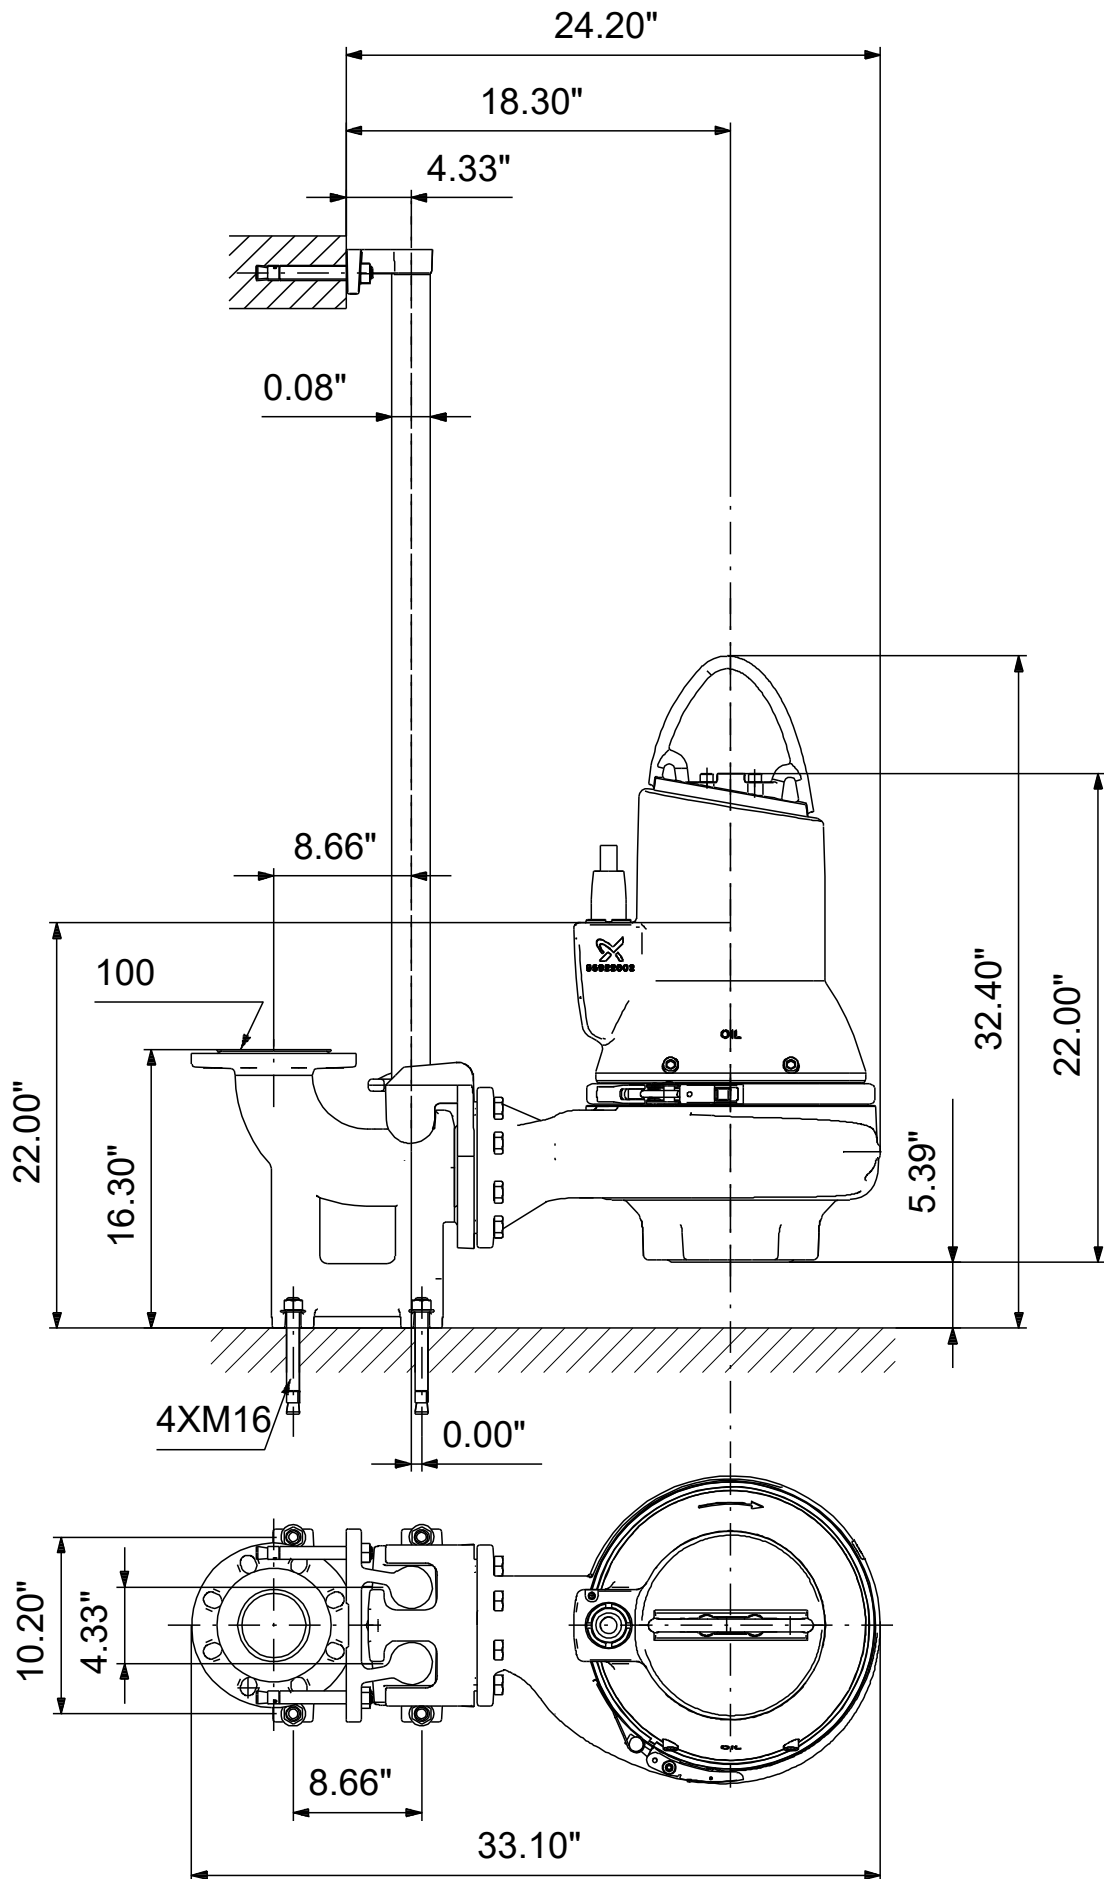

# 99034474 SLV.25.A30 .40.EX.2.60J.C 60 Hz

Note! All units are in [in] unless others are stated.  
Disclaimer: This simplified dimensional drawing does not show all details.

# 99034474 SLV.25.A30 .40.EX.2.60J.C 60 Hz

Note! All units are in [in] unless others are stated  
Disclaimer: This simplified dimensional drawing does not show all details.

99034474 SLV.25.A30 .40.EX.2.60J.C 60 Hz

Note! All units are in [in] unless others are stated.  
Disclaimer: This simplified dimensional drawing does not show all details.