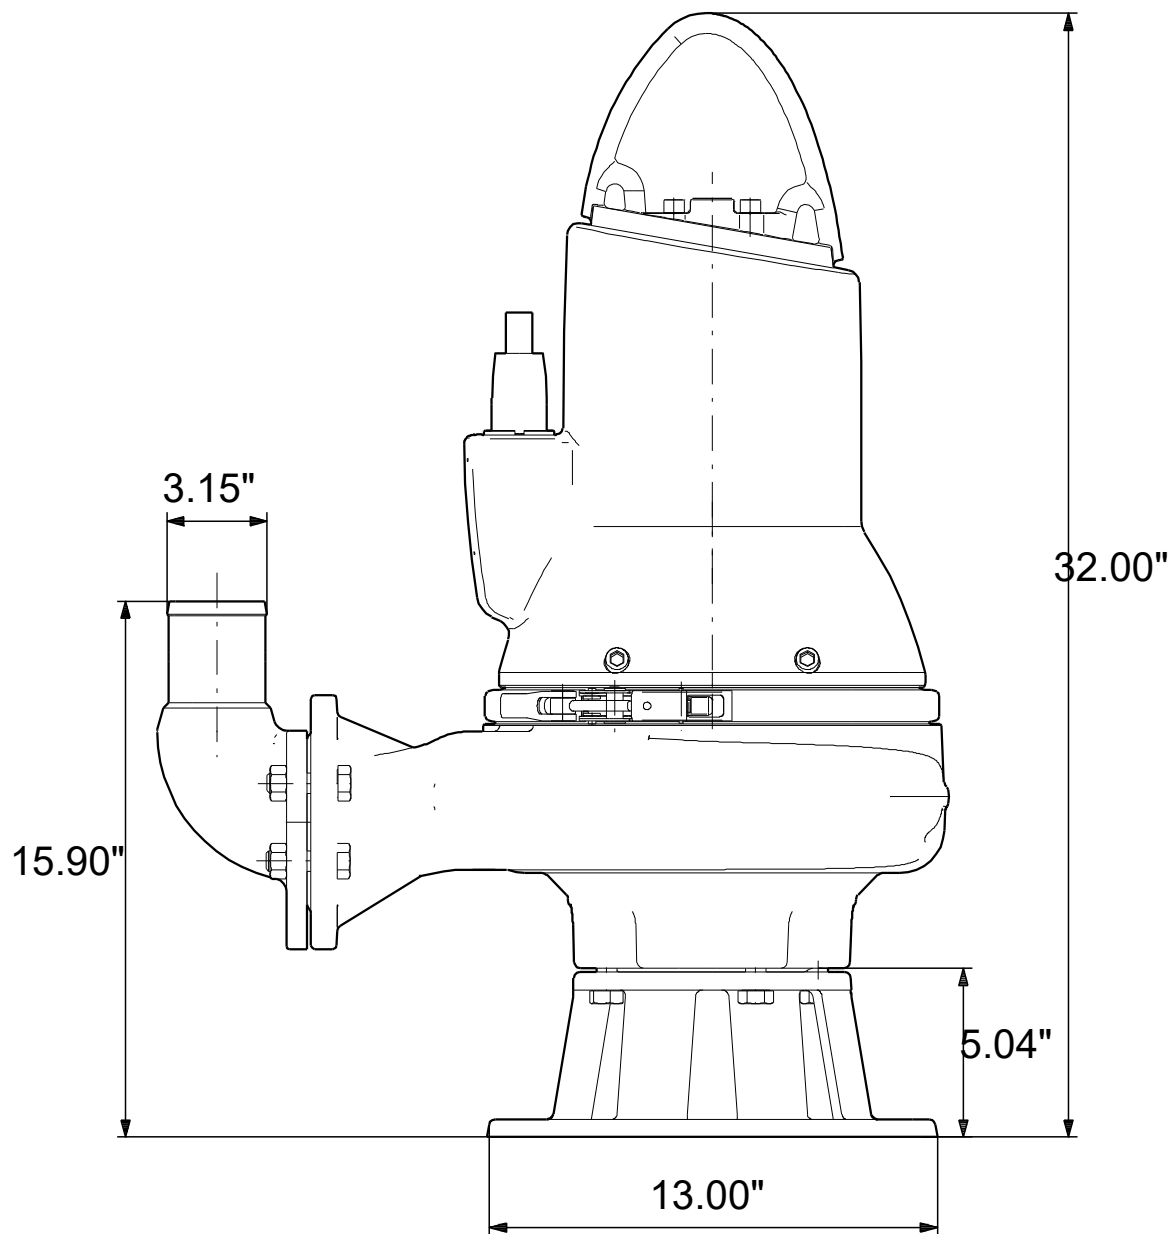

# 99034474 SLV.25.A30 .40.EX.2.60J.C 60 Hz

Note! All units are in [in] unless others are stated.  
Disclaimer: This simplified dimensional drawing does not show all details.

# 99034474 SLV.25.A30 .40.EX.2.60J.C 60 Hz

Note! All units are in [in] unless others are stated  
Disclaimer: This simplified dimensional drawing does not show all details.

99034474 SLV.25.A30 .40.EX.2.60J.C 60 Hz

Note! All units are in [in] unless others are stated.  
Disclaimer: This simplified dimensional drawing does not show all details.