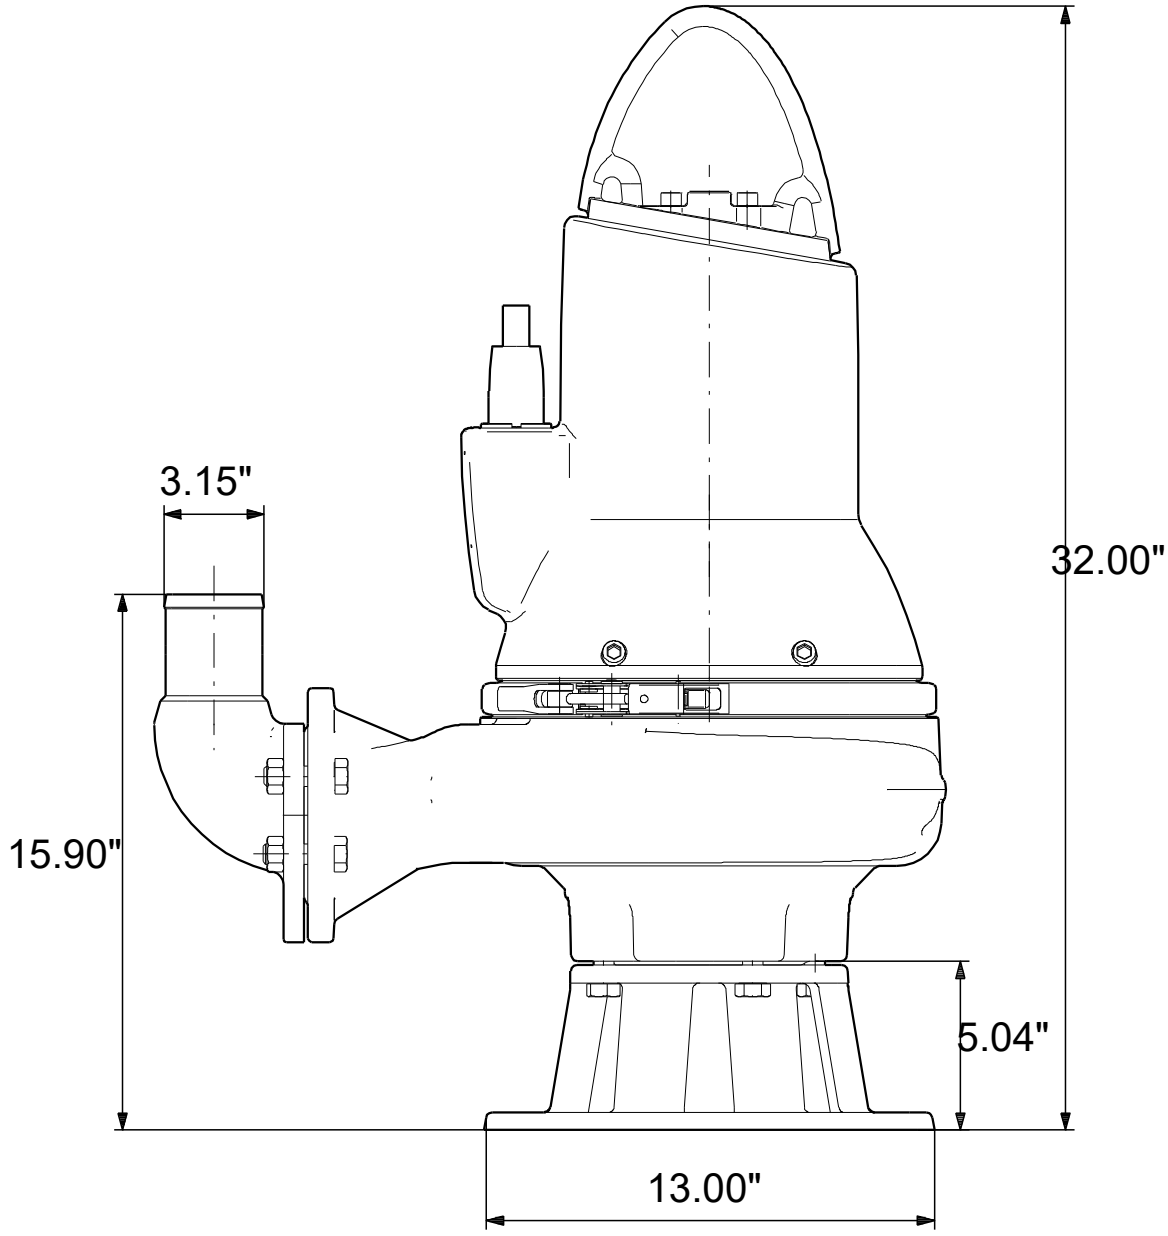

99034470 SLV.25.A30 .30.EX.2.60J.C 60 Hz

Note! All units are in [in] unless others are stated.
Disclaimer: This simplified dimensional drawing does not show all details.

99034470 SLV.25.A30 .30.EX.2.60J.C 60 Hz

Note! All units are in [in] unless others are stated
 Disclaimer: This simplified dimensional drawing does not show all details.

99034470 SLV.25.A30 .30.EX.2.60J.C 60 Hz

Note! All units are in [in] unless others are stated.
Disclaimer: This simplified dimensional drawing does not show all details.