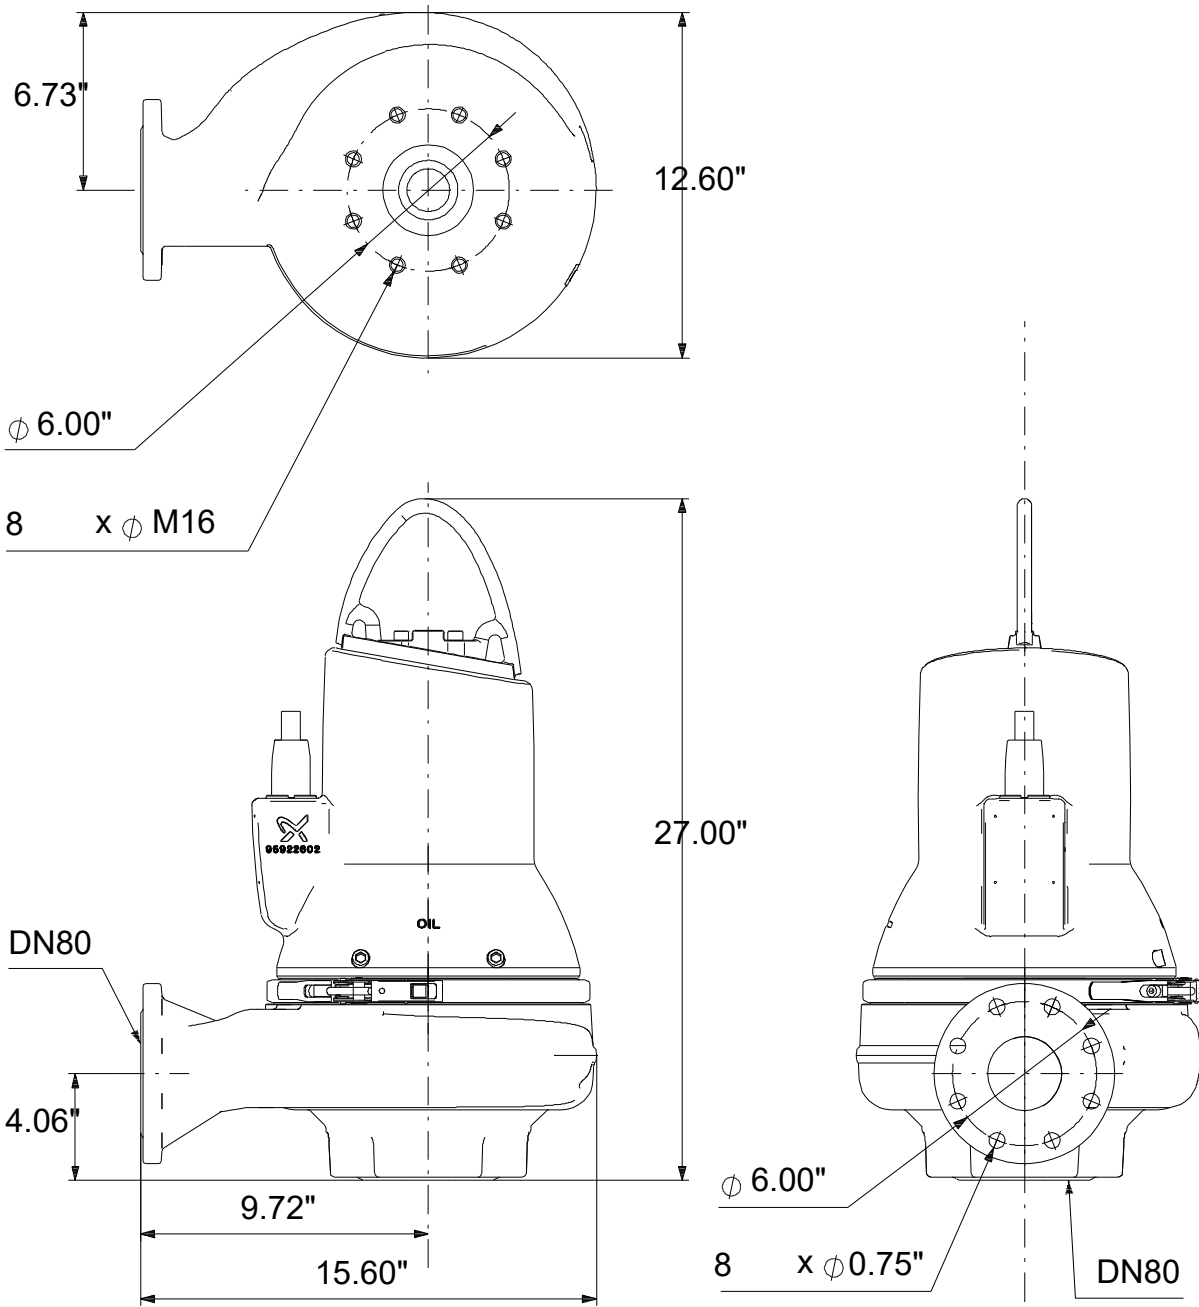

99034470 SLV.25.A30 .30.EX.2.60J.C 60 Hz

Note! All units are in [in] unless others are stated.
Disclaimer: This simplified dimensional drawing does not show all details.

99034470 SLV.25.A30 .30.EX.2.60J.C 60 Hz

Note! All units are in [in] unless others are stated
 Disclaimer: This simplified dimensional drawing does not show all details.

99034470 SLV.25.A30 .30.EX.2.60J.C 60 Hz

Note! All units are in [in] unless others are stated.
Disclaimer: This simplified dimensional drawing does not show all details.