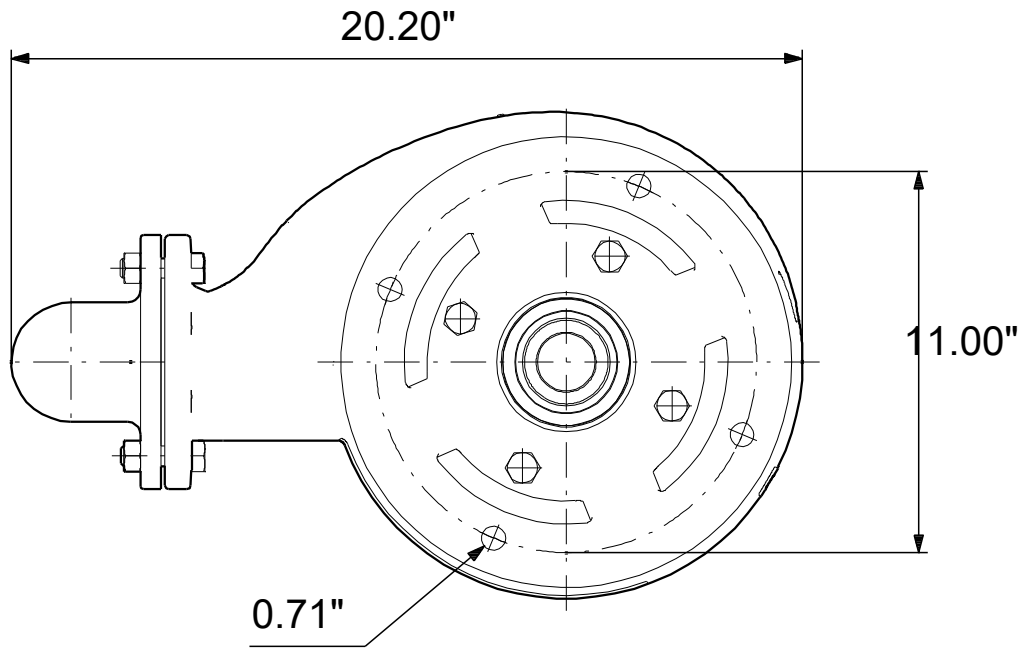

99034470 SLV.25.A30 .30.EX.2.60J.C 60 Hz

Note! All units are in [in] unless others are stated.
Disclaimer: This simplified dimensional drawing does not show all details.

99034470 SLV.25.A30 .30.EX.2.60J.C 60 Hz

Note! All units are in [in] unless others are stated
 Disclaimer: This simplified dimensional drawing does not show all details.

99034470 SLV.25.A30 .30.EX.2.60J.C 60 Hz

Note! All units are in [in] unless others are stated.
Disclaimer: This simplified dimensional drawing does not show all details.