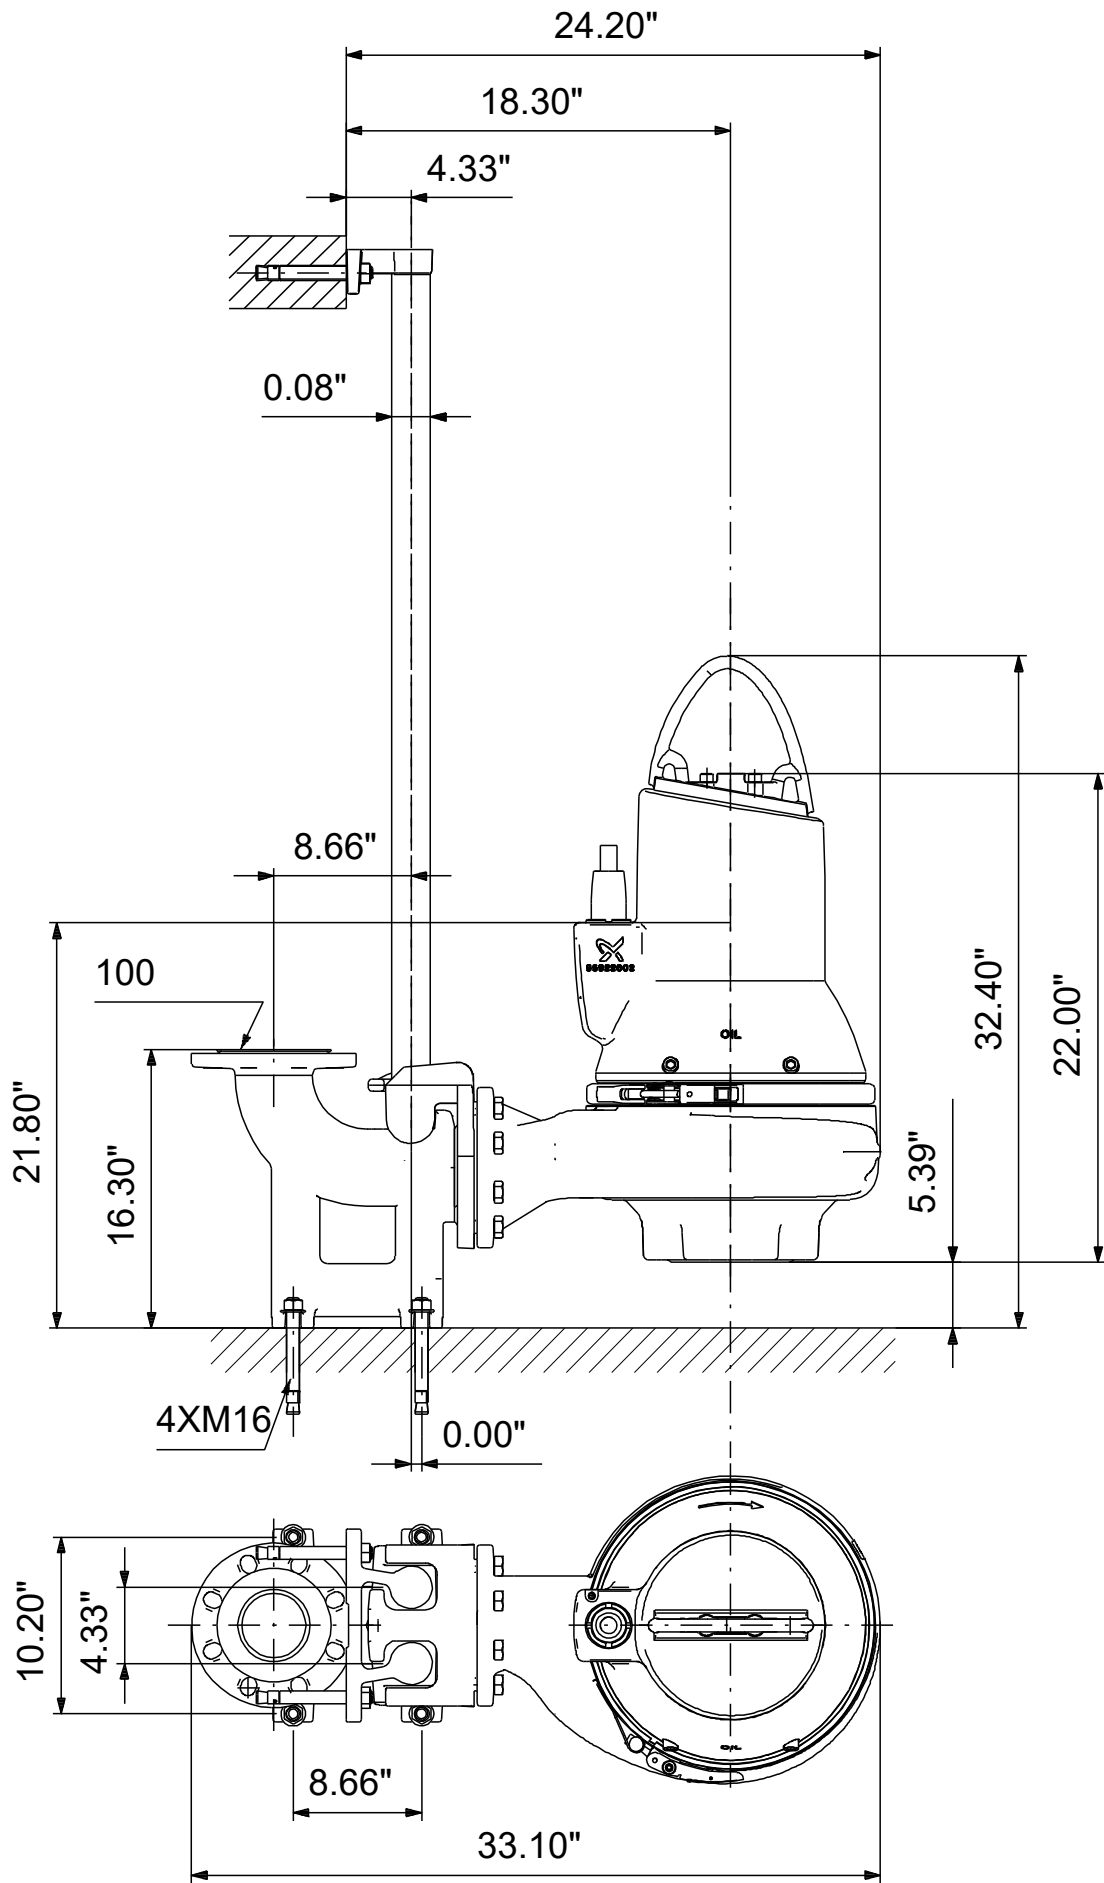

99034470 SLV.25.A30 .30.EX.2.60J.C 60 Hz

Note! All units are in [in] unless others are stated.
Disclaimer: This simplified dimensional drawing does not show all details.

99034470 SLV.25.A30 .30.EX.2.60J.C 60 Hz

Note! All units are in [in] unless others are stated
 Disclaimer: This simplified dimensional drawing does not show all details.

99034470 SLV.25.A30 .30.EX.2.60J.C 60 Hz

Note! All units are in [in] unless others are stated.
Disclaimer: This simplified dimensional drawing does not show all details.