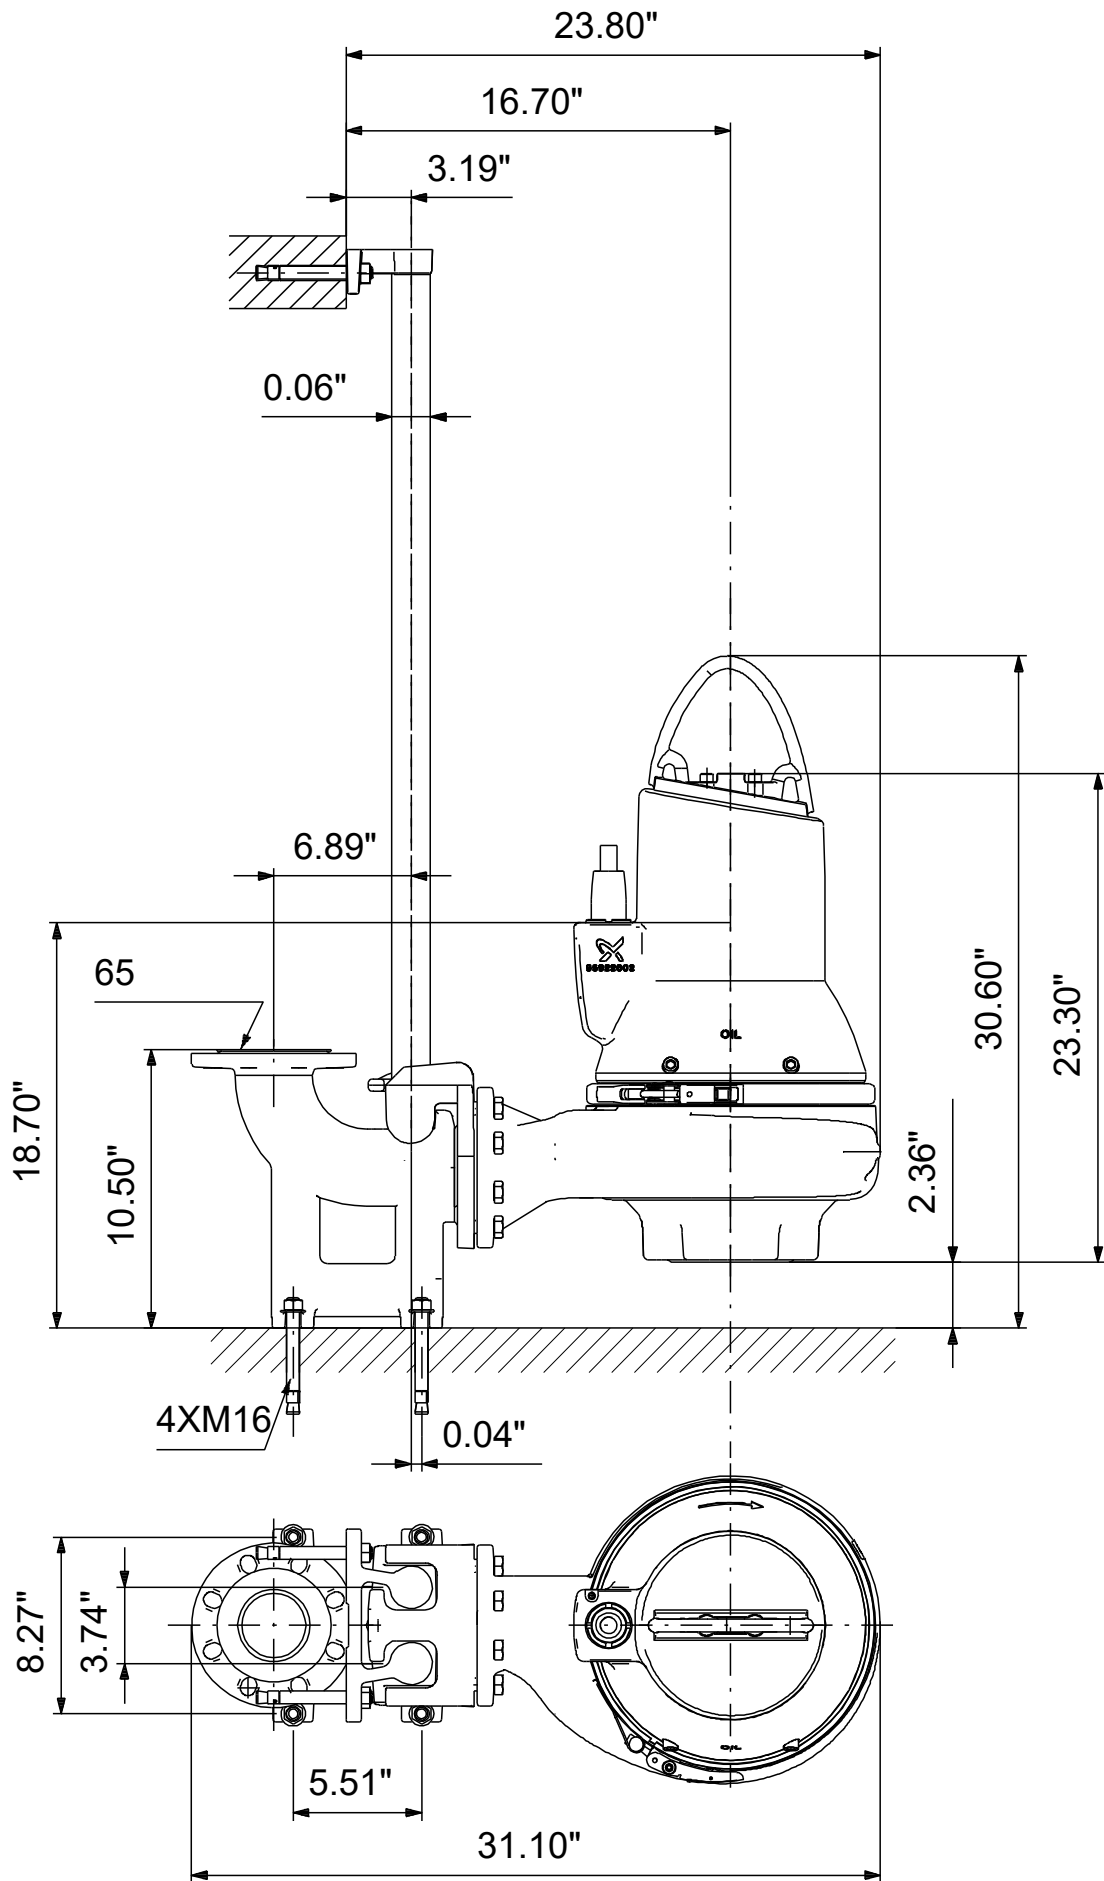

99034467 SLV.25.A25 .55.EX.2.60J.C 60 Hz

Note! All units are in [in] unless others are stated.
Disclaimer: This simplified dimensional drawing does not show all details.

99034467 SLV.25.A25 .55.EX.2.60J.C 60 Hz

Note! All units are in [in] unless others are stated
Disclaimer: This simplified dimensional drawing does not show all details.

99034467 SLV.25.A25 .55.EX.2.60J.C 60 Hz

Note! All units are in [in] unless others are stated.
Disclaimer: This simplified dimensional drawing does not show all details.