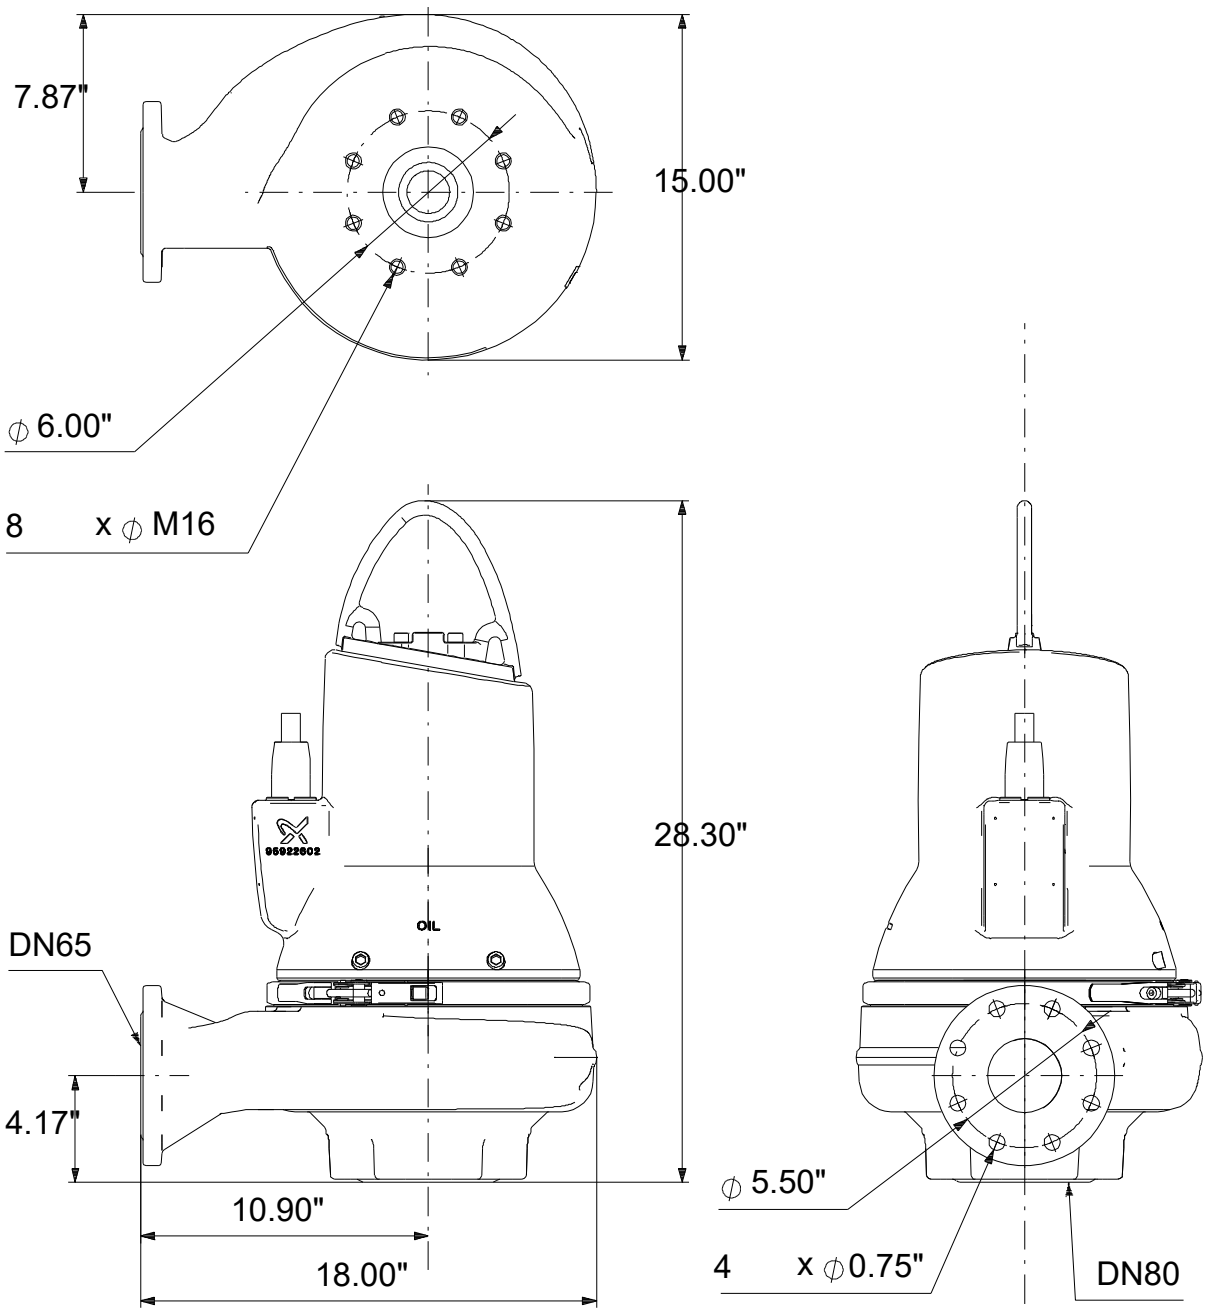

99034467 SLV.25.A25 .55.EX.2.60J.C 60 Hz

Note! All units are in [in] unless others are stated.
Disclaimer: This simplified dimensional drawing does not show all details.

99034467 SLV.25.A25 .55.EX.2.60J.C 60 Hz

Note! All units are in [in] unless others are stated
Disclaimer: This simplified dimensional drawing does not show all details.

99034467 SLV.25.A25 .55.EX.2.60J.C 60 Hz

Note! All units are in [in] unless others are stated.
Disclaimer: This simplified dimensional drawing does not show all details.