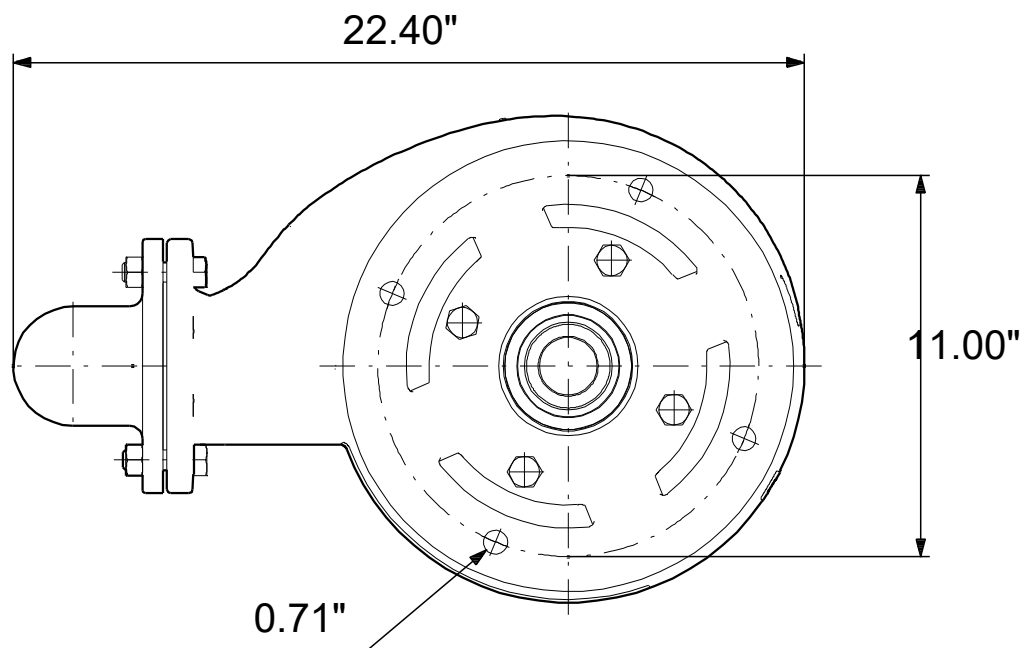

99034467 SLV.25.A25 .55.EX.2.60J.C 60 Hz

Note! All units are in [in] unless others are stated.
Disclaimer: This simplified dimensional drawing does not show all details.

99034467 SLV.25.A25 .55.EX.2.60J.C 60 Hz

Note! All units are in [in] unless others are stated
Disclaimer: This simplified dimensional drawing does not show all details.

99034467 SLV.25.A25 .55.EX.2.60J.C 60 Hz

Note! All units are in [in] unless others are stated.
Disclaimer: This simplified dimensional drawing does not show all details.