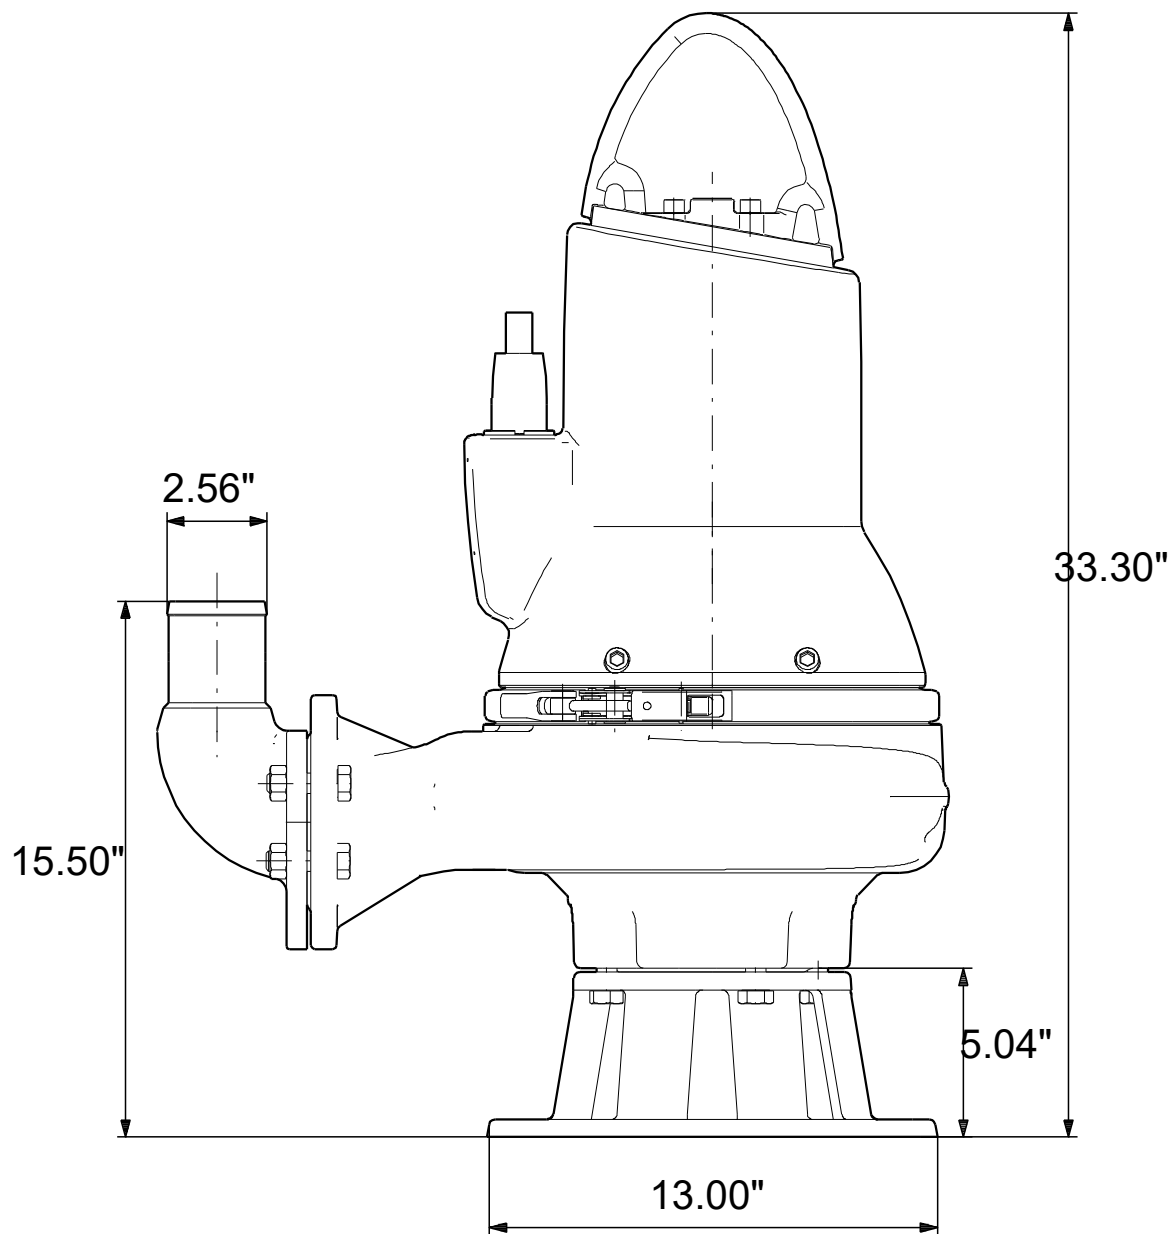

99034467 SLV.25.A25 .55.EX.2.60J.C 60 Hz

Note! All units are in [in] unless others are stated.
Disclaimer: This simplified dimensional drawing does not show all details.

99034467 SLV.25.A25 .55.EX.2.60J.C 60 Hz

Note! All units are in [in] unless others are stated
Disclaimer: This simplified dimensional drawing does not show all details.

99034467 SLV.25.A25 .55.EX.2.60J.C 60 Hz

Note! All units are in [in] unless others are stated.
Disclaimer: This simplified dimensional drawing does not show all details.