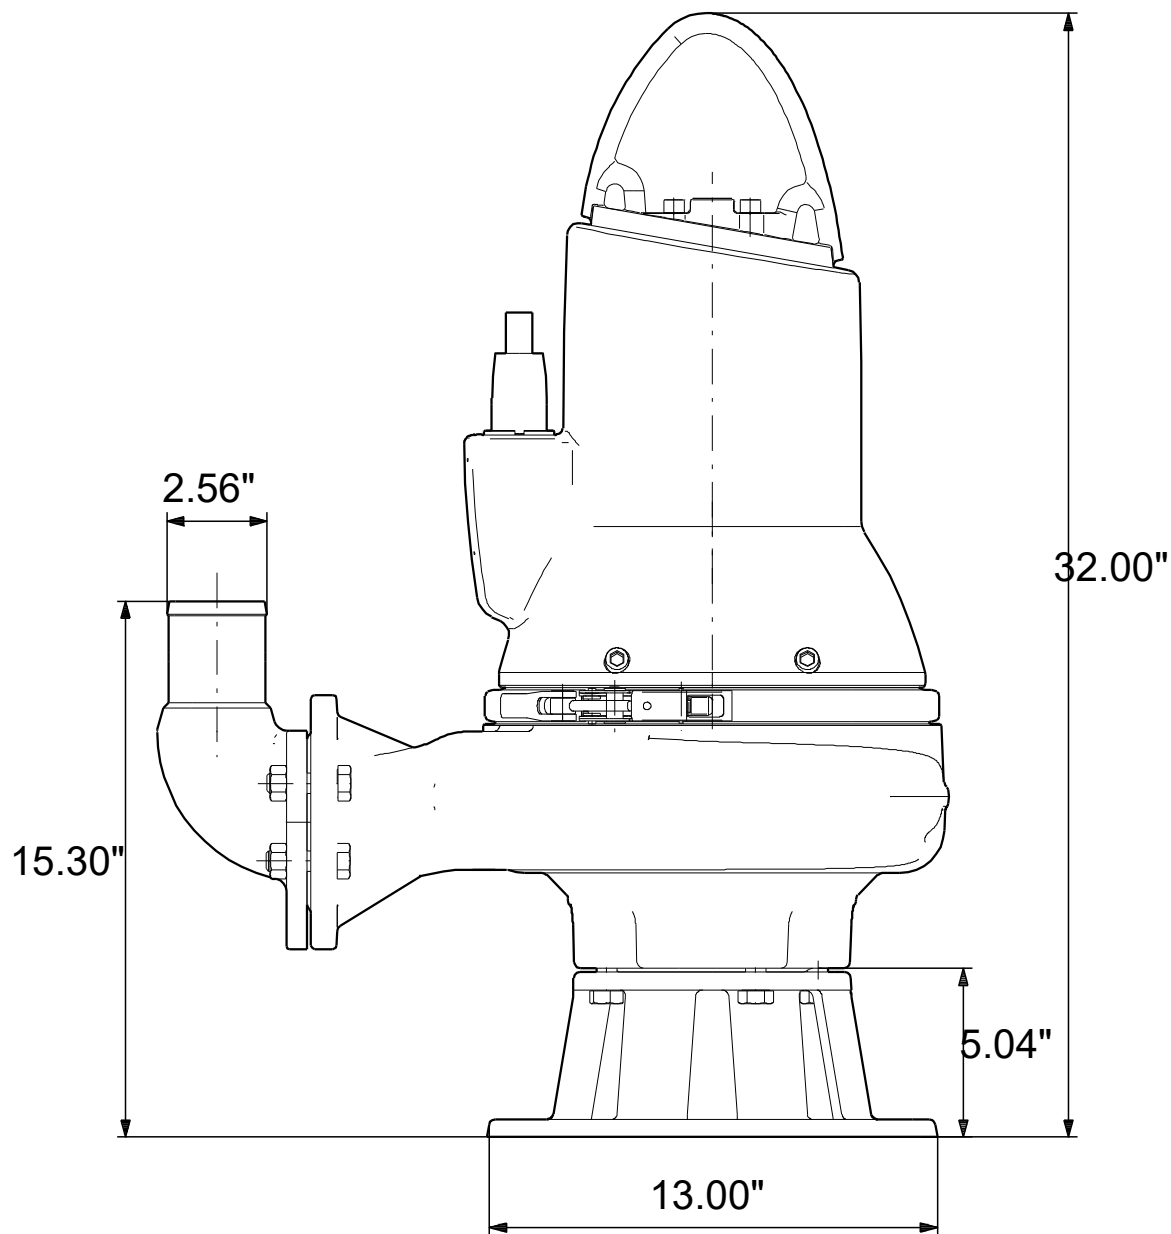

99034461 SLV.25.A25 .30.EX.2.60J.C 60 Hz

Note! All units are in [in] unless others are stated.
Disclaimer: This simplified dimensional drawing does not show all details.

99034461 SLV.25.A25 .30.EX.2.60J.C 60 Hz

Note! All units are in [in] unless others are stated
Disclaimer: This simplified dimensional drawing does not show all details.

99034461 SLV.25.A25 .30.EX.2.60J.C 60 Hz

Note! All units are in [in] unless others are stated.
Disclaimer: This simplified dimensional drawing does not show all details.