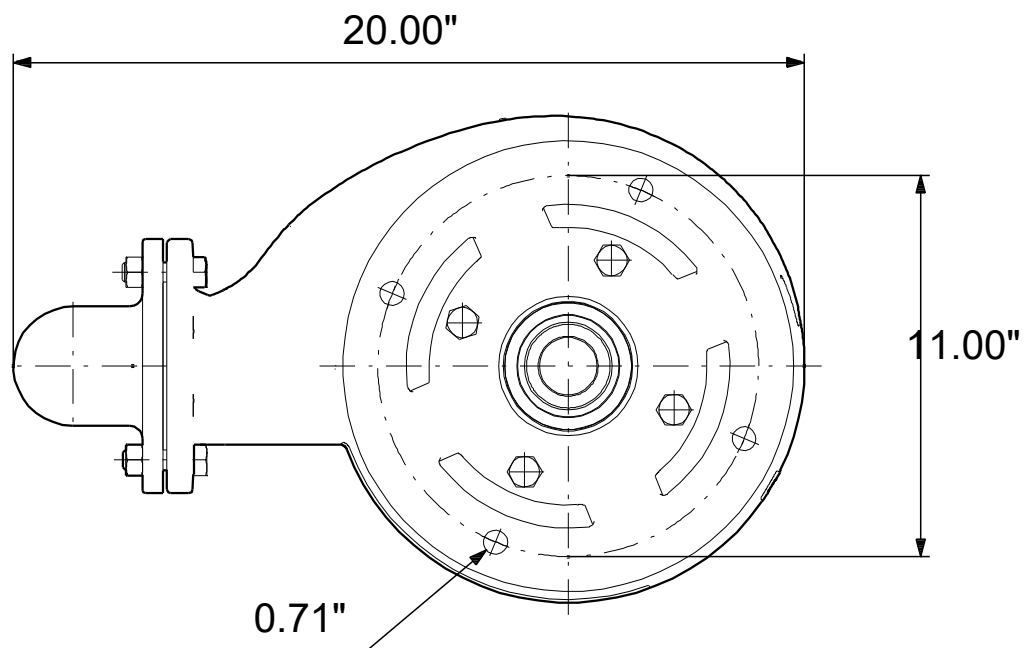

99034461 SLV.25.A25 .30.EX.2.60J.C 60 Hz

Note! All units are in [in] unless others are stated.
Disclaimer: This simplified dimensional drawing does not show all details.

99034461 SLV.25.A25 .30.EX.2.60J.C 60 Hz

Note! All units are in [in] unless others are stated
Disclaimer: This simplified dimensional drawing does not show all details.

99034461 SLV.25.A25 .30.EX.2.60J.C 60 Hz

Note! All units are in [in] unless others are stated.
Disclaimer: This simplified dimensional drawing does not show all details.