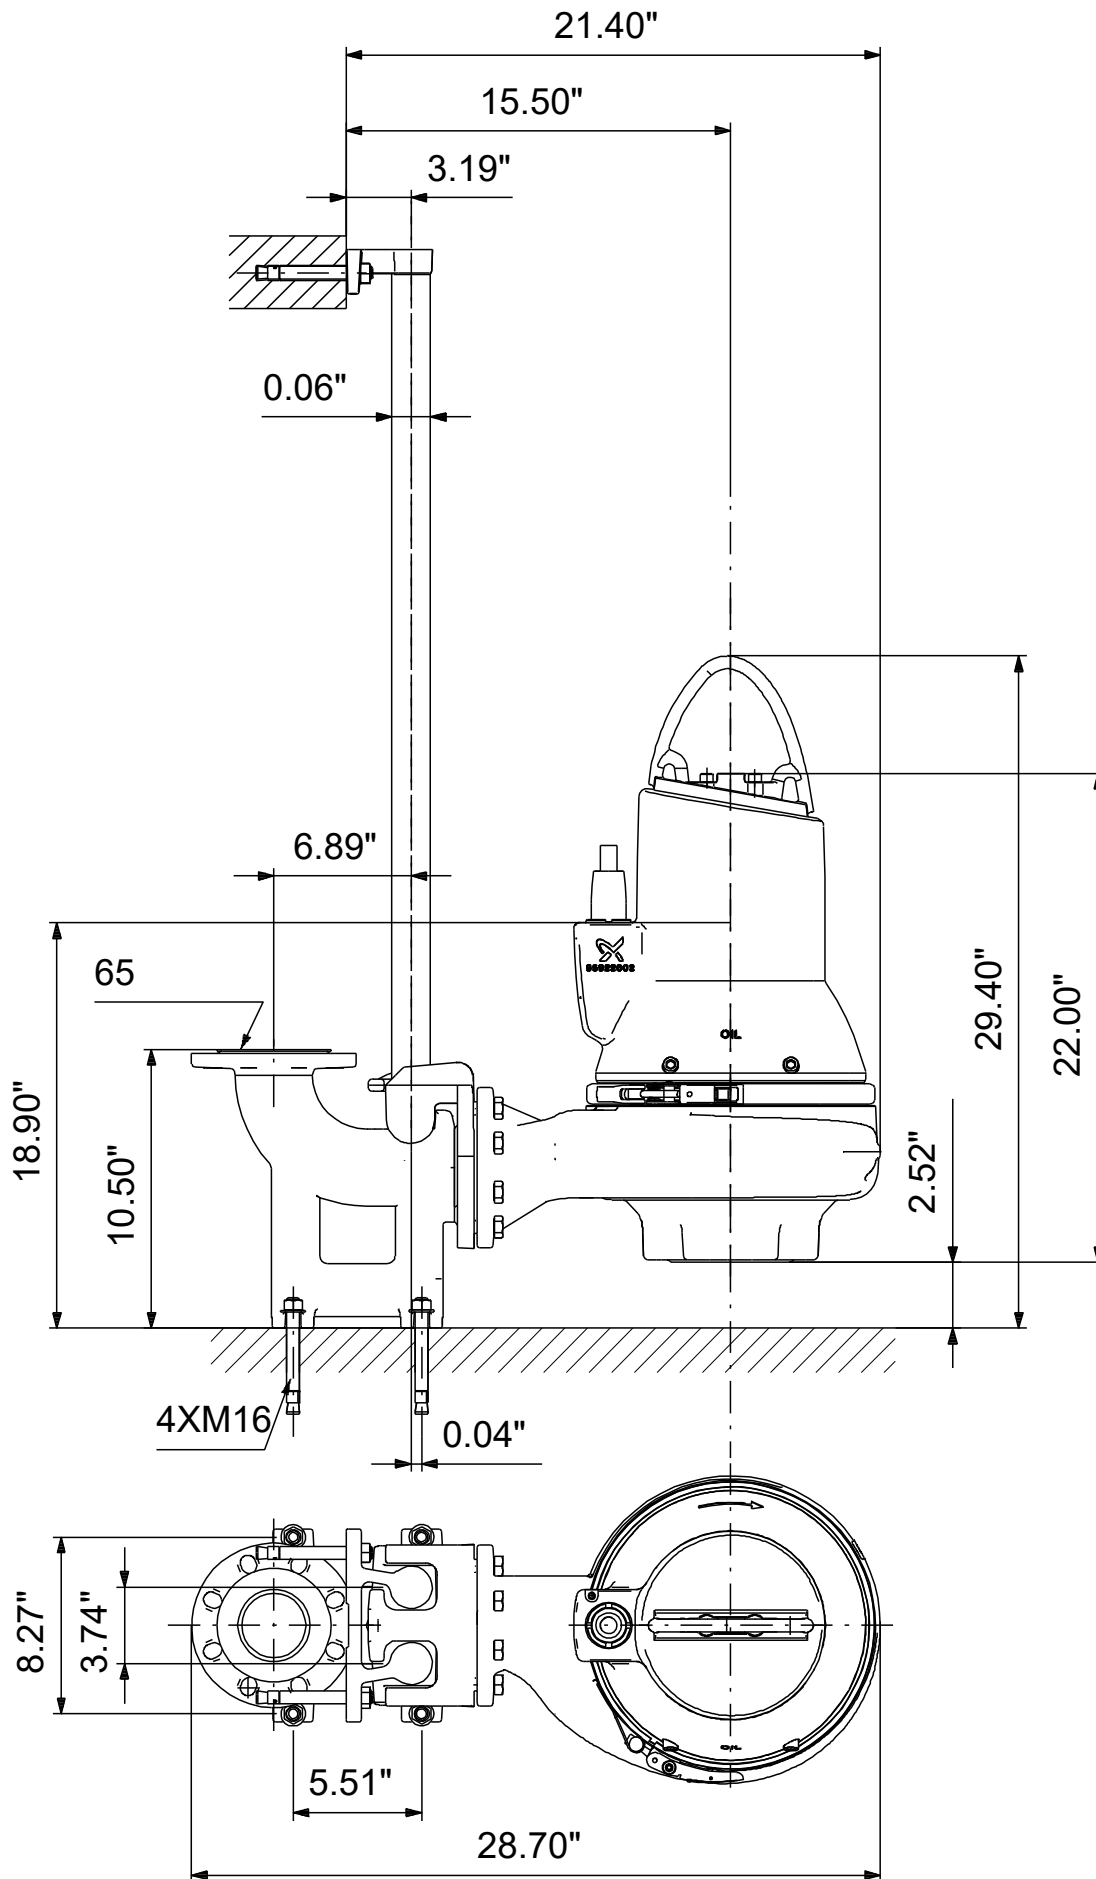

99034461 SLV.25.A25 .30.EX.2.60J.C 60 Hz

Note! All units are in [in] unless others are stated.
Disclaimer: This simplified dimensional drawing does not show all details.

99034461 SLV.25.A25 .30.EX.2.60J.C 60 Hz

Note! All units are in [in] unless others are stated
Disclaimer: This simplified dimensional drawing does not show all details.

99034461 SLV.25.A25 .30.EX.2.60J.C 60 Hz

Note! All units are in [in] unless others are stated.
Disclaimer: This simplified dimensional drawing does not show all details.