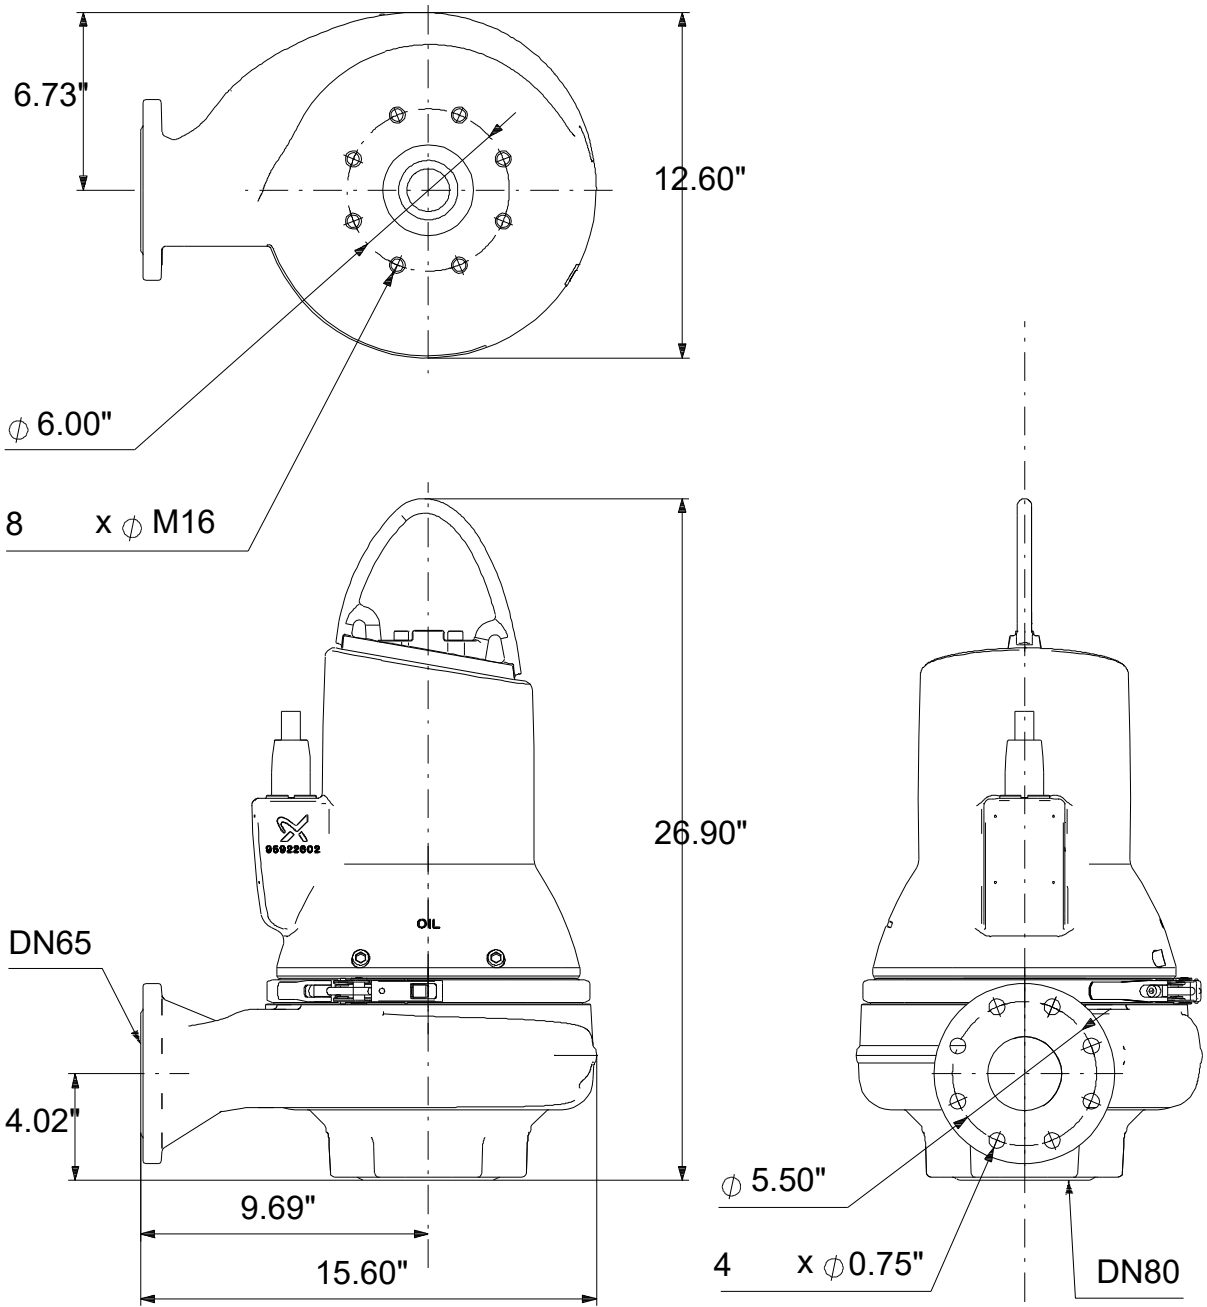

99034461 SLV.25.A25 .30.EX.2.60J.C 60 Hz

Note! All units are in [in] unless others are stated.
Disclaimer: This simplified dimensional drawing does not show all details.

99034461 SLV.25.A25 .30.EX.2.60J.C 60 Hz

Note! All units are in [in] unless others are stated
Disclaimer: This simplified dimensional drawing does not show all details.

99034461 SLV.25.A25 .30.EX.2.60J.C 60 Hz

Note! All units are in [in] unless others are stated.
Disclaimer: This simplified dimensional drawing does not show all details.