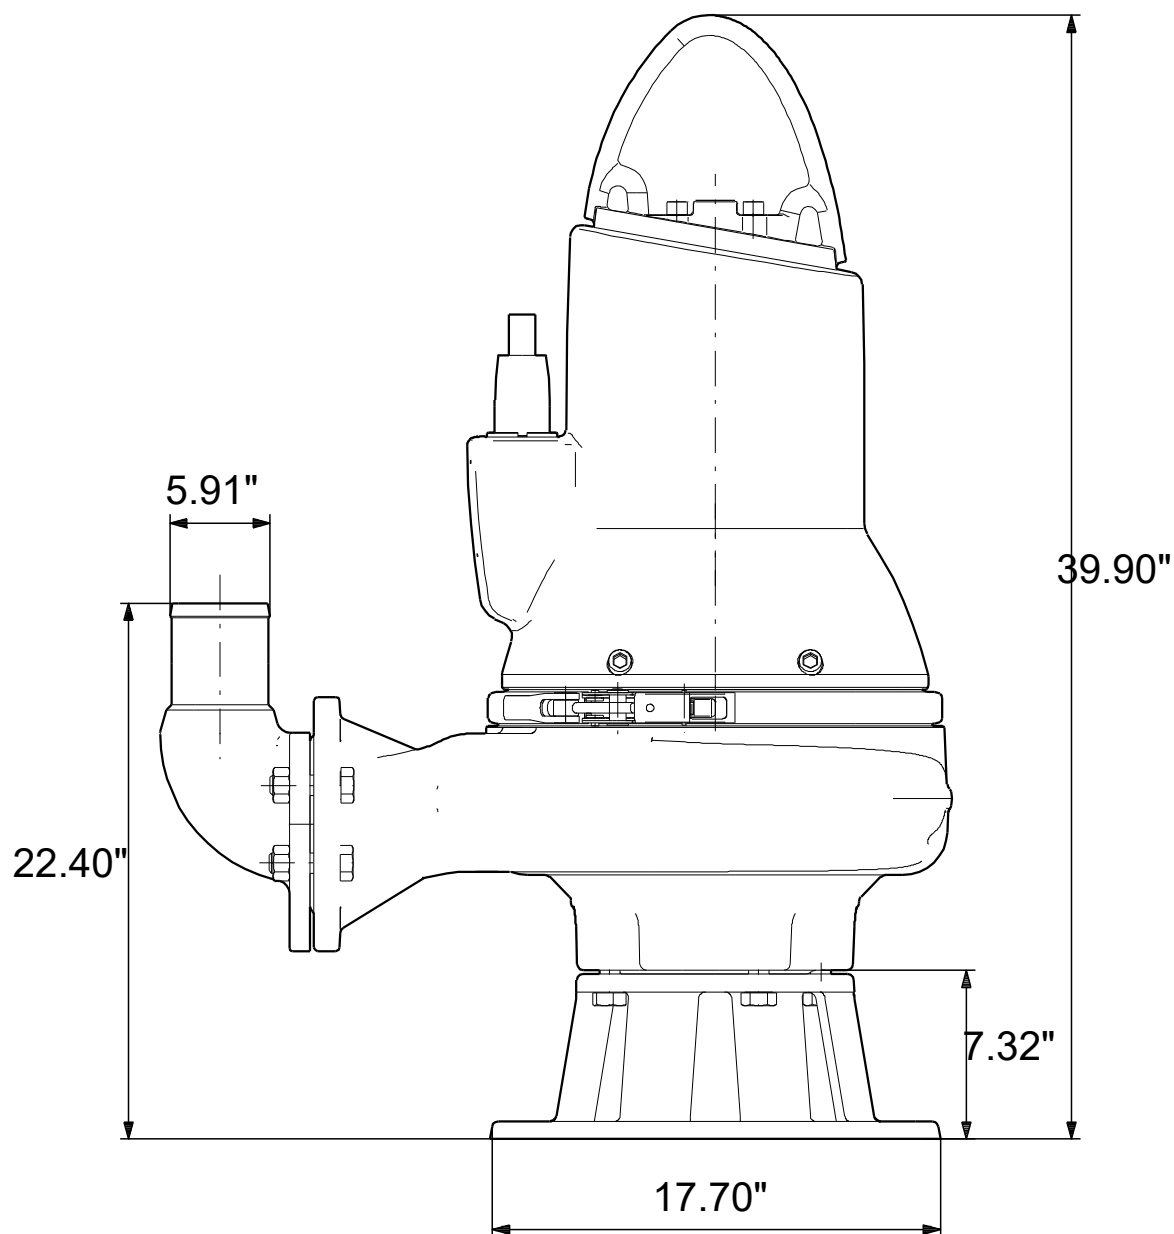

99034448 SL1.40.A60 .100.EX.4.60J.C 60 Hz

Note! All units are in [in] unless others are stated.
Disclaimer: This simplified dimensional drawing does not show all details.

99034448 SL1.40.A60 .100.EX.4.60J.C 60 Hz

Note! All units are in [in] unless others are stated
Disclaimer: This simplified dimensional drawing does not show all details.

99034448 SL1.40.A60 .100.EX.4.60J.C 60 Hz

Note! All units are in [in] unless others are stated.
Disclaimer: This simplified dimensional drawing does not show all details.