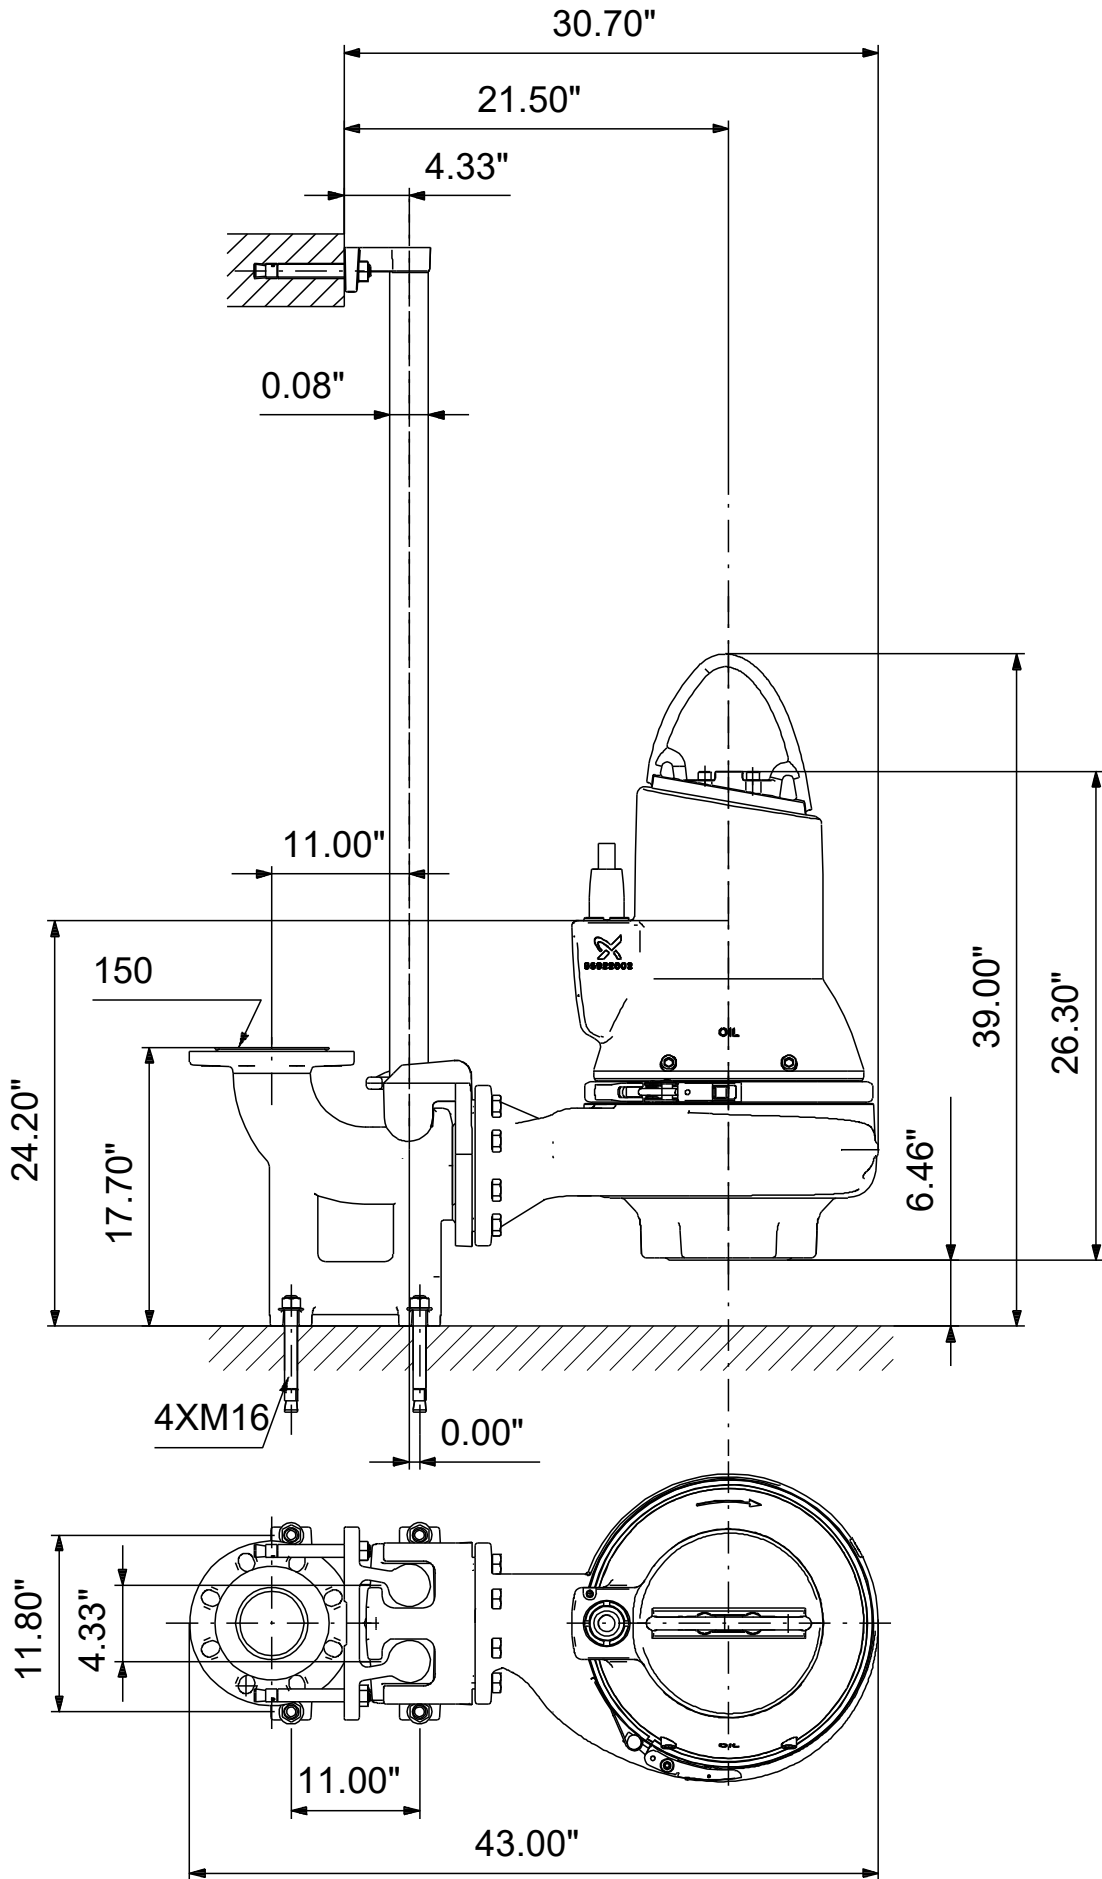

99034448 SL1.40.A60 .100.EX.4.60J.C 60 Hz

Note! All units are in [in] unless others are stated.
Disclaimer: This simplified dimensional drawing does not show all details.

99034448 SL1.40.A60 .100.EX.4.60J.C 60 Hz

Note! All units are in [in] unless others are stated
Disclaimer: This simplified dimensional drawing does not show all details.

99034448 SL1.40.A60 .100.EX.4.60J.C 60 Hz

Note! All units are in [in] unless others are stated.
Disclaimer: This simplified dimensional drawing does not show all details.