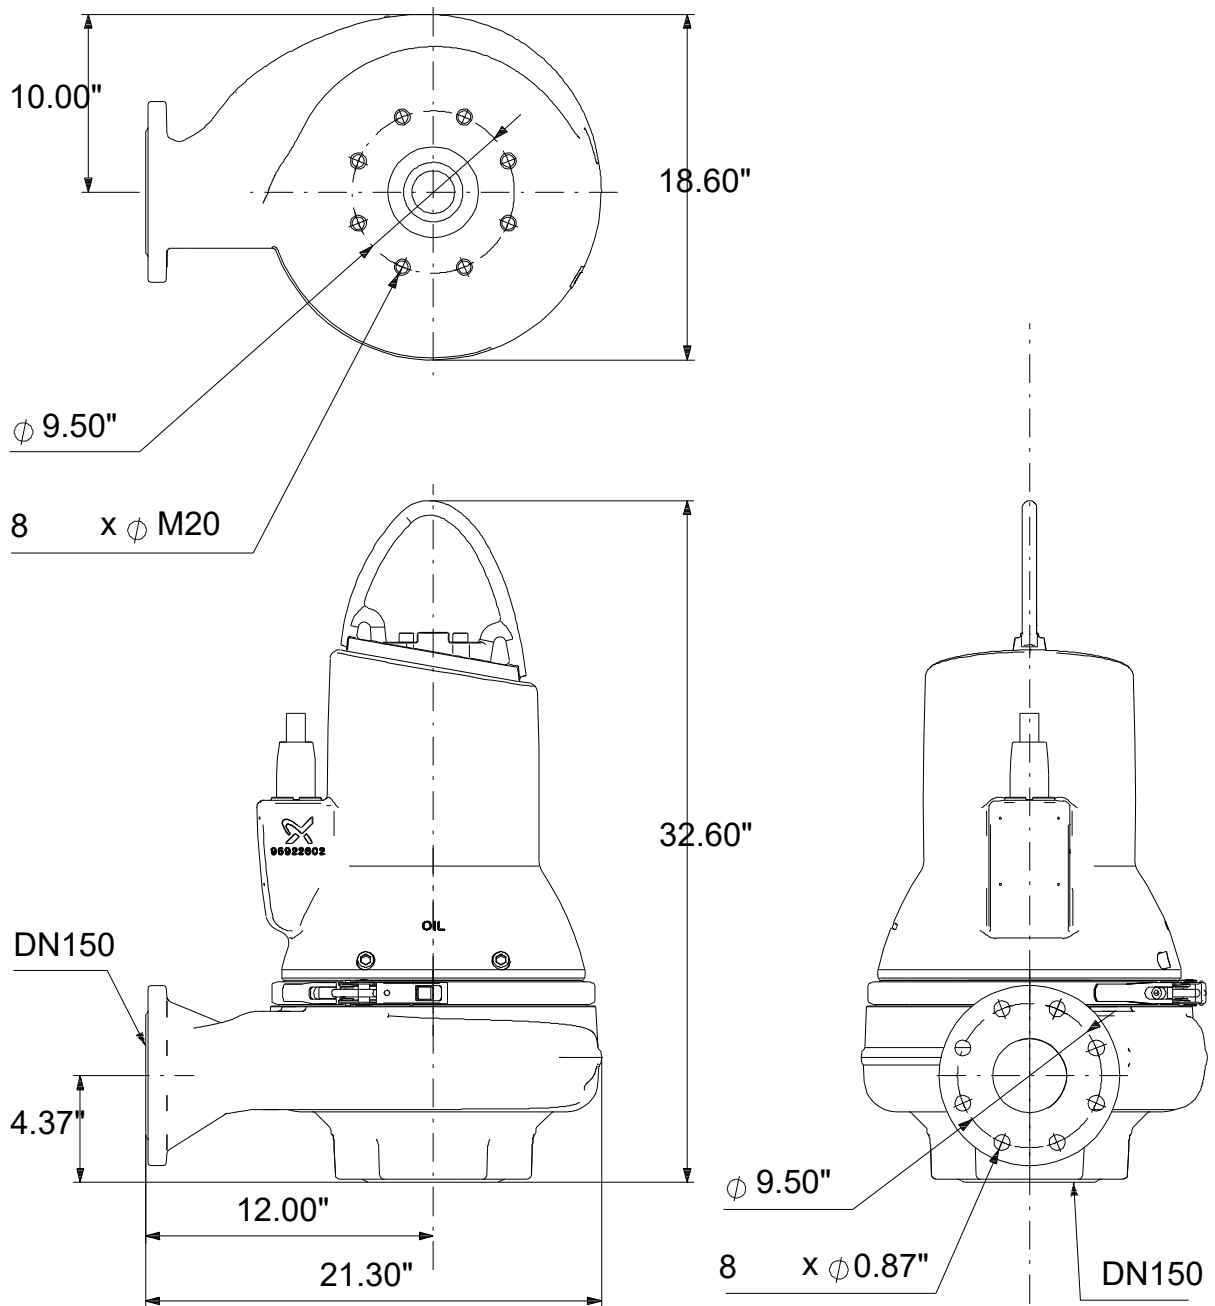

99034448 SL1.40.A60 .100.EX.4.60J.C 60 Hz

Note! All units are in [in] unless others are stated.
Disclaimer: This simplified dimensional drawing does not show all details.

99034448 SL1.40.A60 .100.EX.4.60J.C 60 Hz

Note! All units are in [in] unless others are stated
Disclaimer: This simplified dimensional drawing does not show all details.

99034448 SL1.40.A60 .100.EX.4.60J.C 60 Hz

Note! All units are in [in] unless others are stated.
Disclaimer: This simplified dimensional drawing does not show all details.