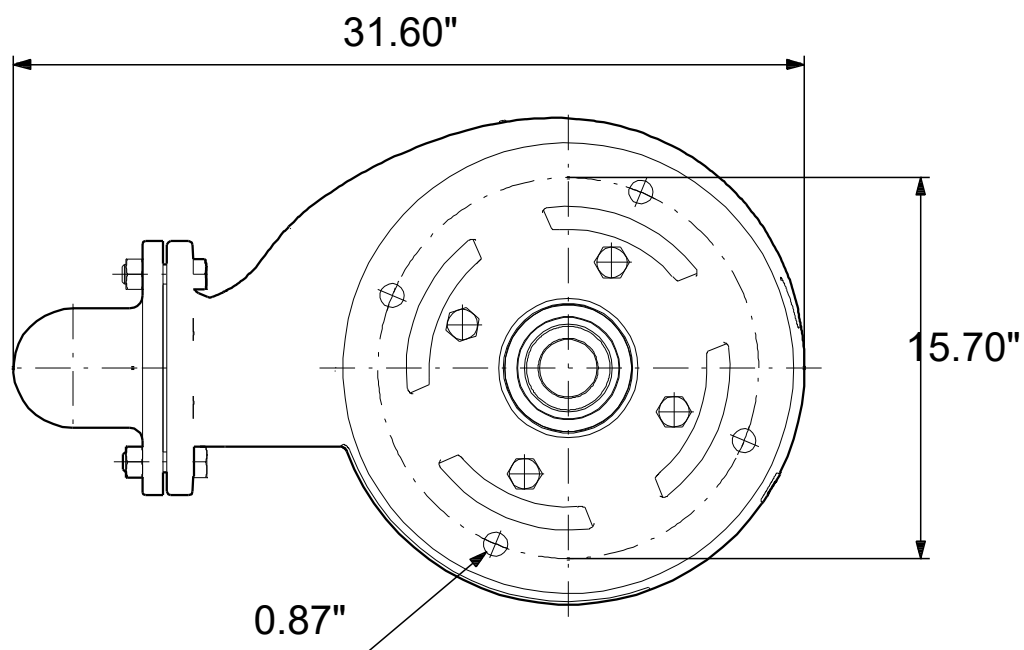

99034448 SL1.40.A60 .100.EX.4.60J.C 60 Hz

Note! All units are in [in] unless others are stated.
Disclaimer: This simplified dimensional drawing does not show all details.

99034448 SL1.40.A60 .100.EX.4.60J.C 60 Hz

Note! All units are in [in] unless others are stated
Disclaimer: This simplified dimensional drawing does not show all details.

99034448 SL1.40.A60 .100.EX.4.60J.C 60 Hz

Note! All units are in [in] unless others are stated.
Disclaimer: This simplified dimensional drawing does not show all details.