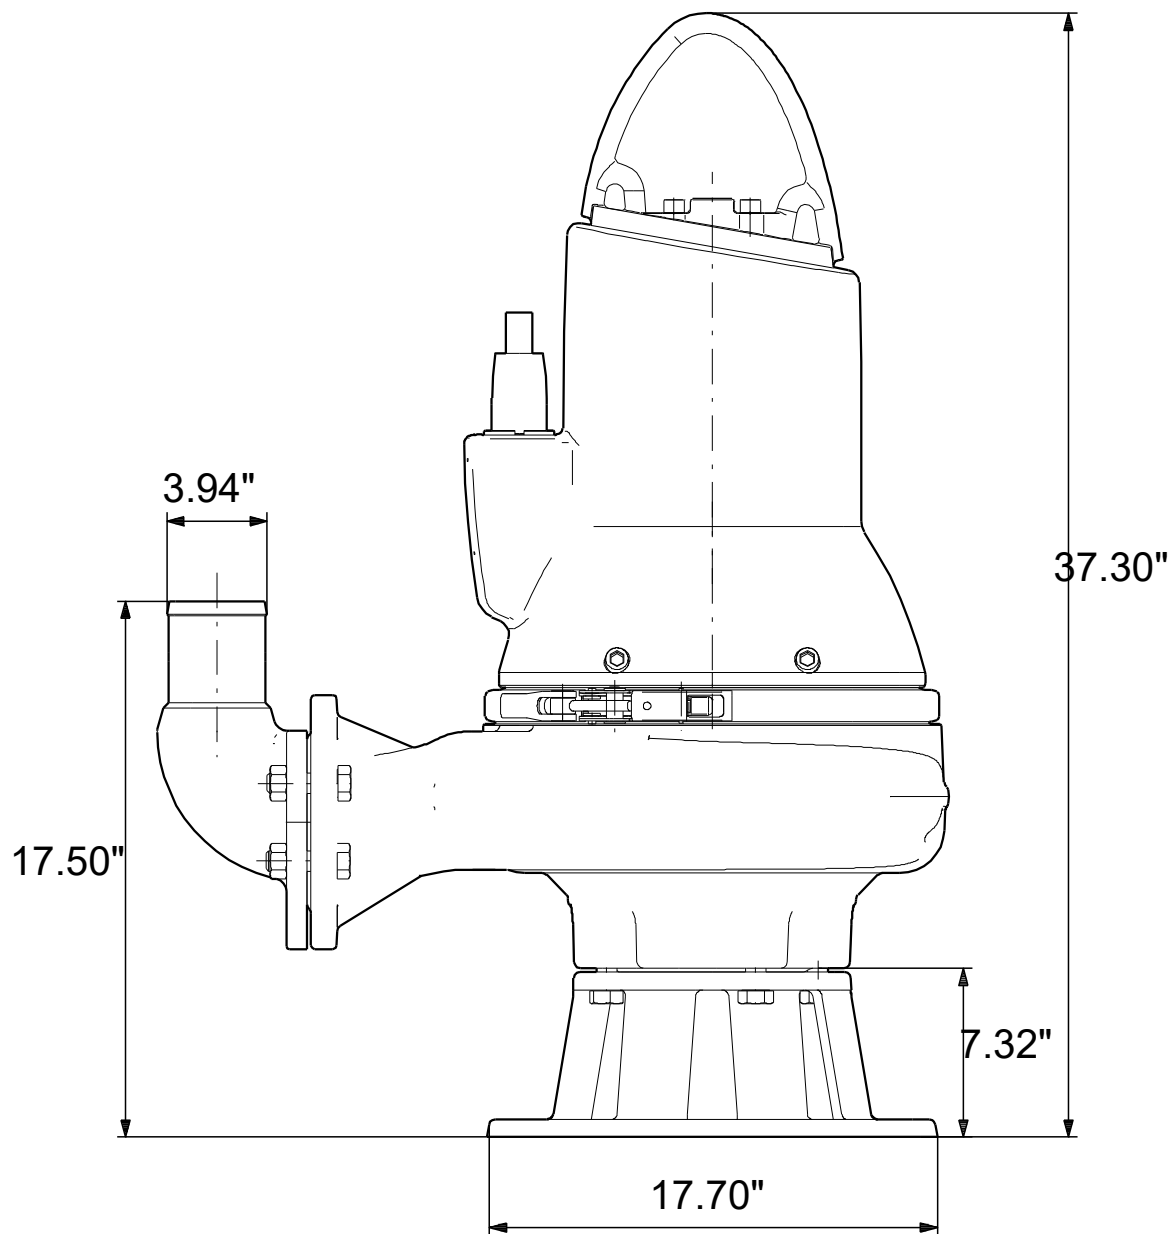

# 99034443 SL1.40.A40 .75.EX.4.60J.C 60 Hz

Note! All units are in [in] unless others are stated.  
Disclaimer: This simplified dimensional drawing does not show all details.

99034443 SL1.40.A40 .75.EX.4.60J.C 60 Hz

Note! All units are in [in] unless others are stated  
Disclaimer: This simplified dimensional drawing does not show all details.

99034443 SL1.40.A40 .75.EX.4.60J.C 60 Hz

Note! All units are in [in] unless others are stated.  
Disclaimer: This simplified dimensional drawing does not show all details.