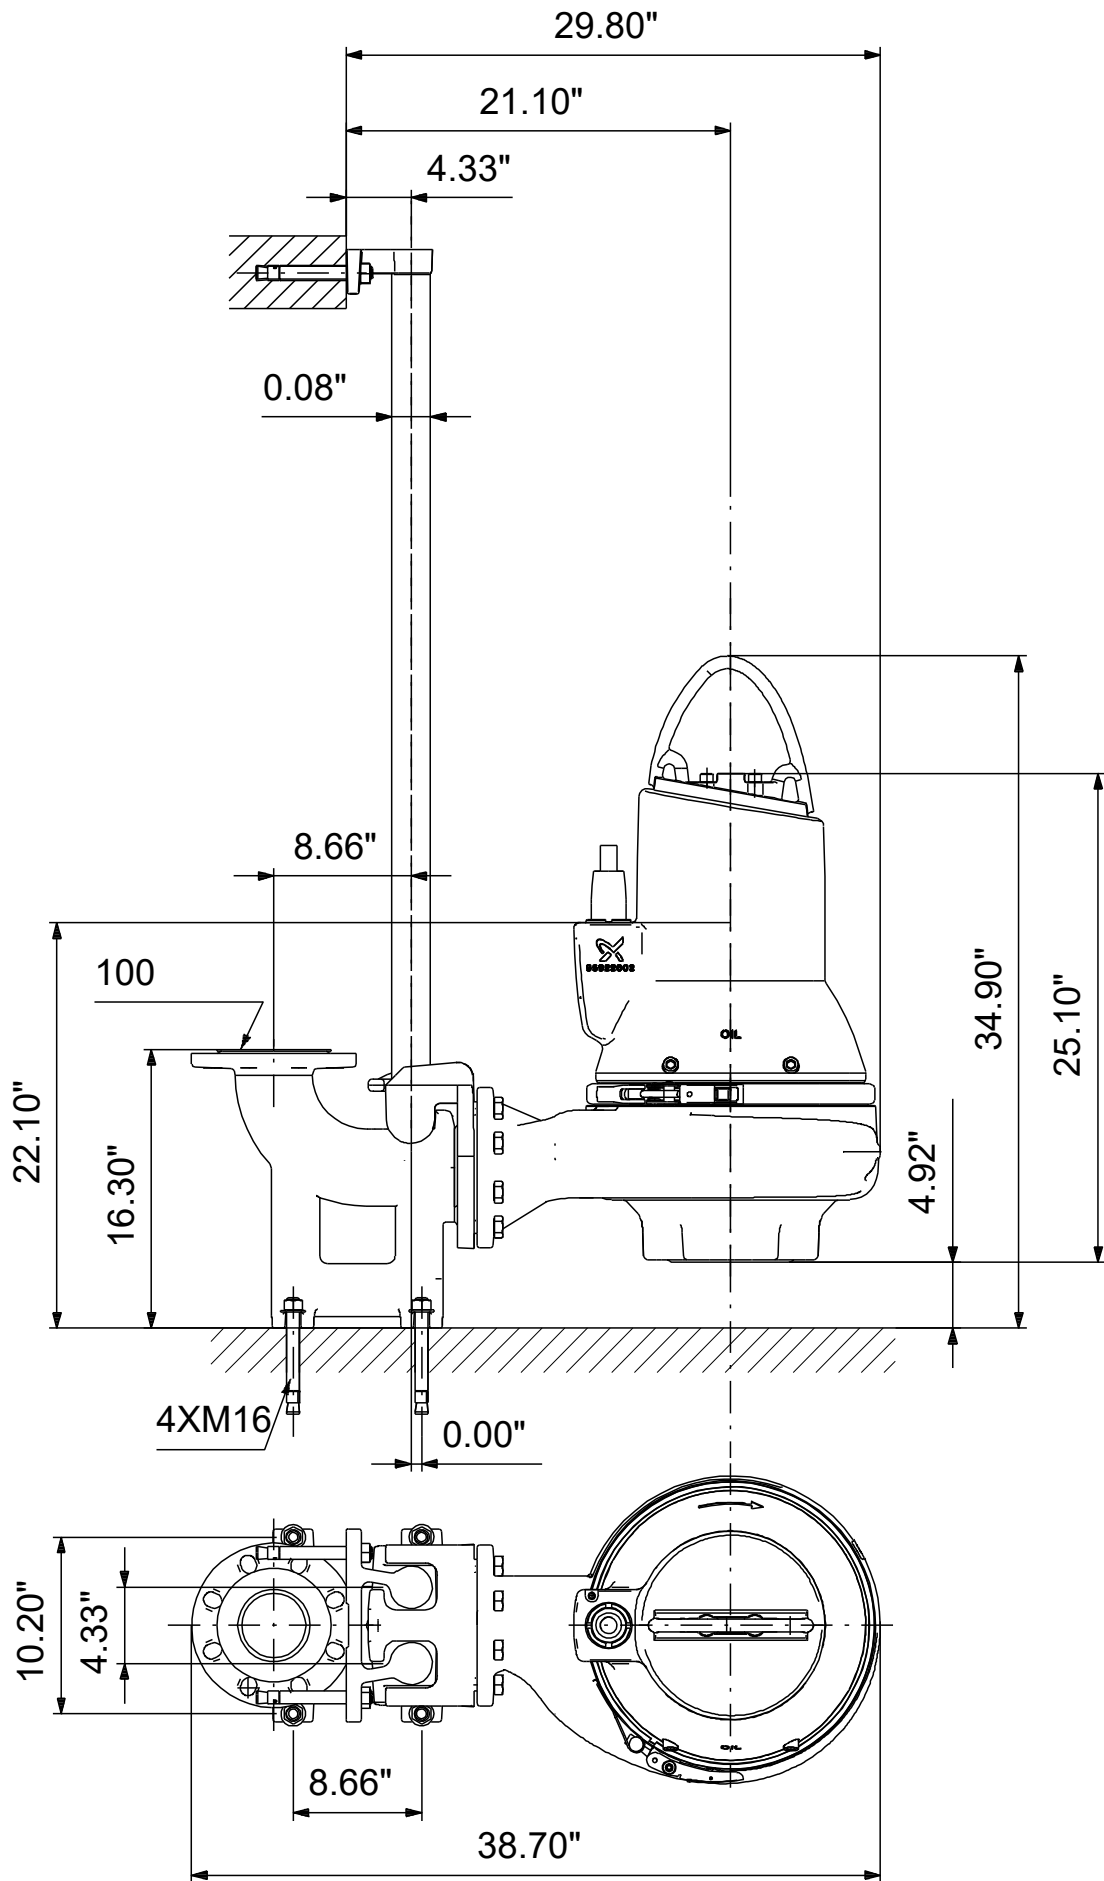

# 99034443 SL1.40.A40 .75.EX.4.60J.C 60 Hz

Note! All units are in [in] unless others are stated.  
Disclaimer: This simplified dimensional drawing does not show all details.

99034443 SL1.40.A40 .75.EX.4.60J.C 60 Hz

Note! All units are in [in] unless others are stated  
Disclaimer: This simplified dimensional drawing does not show all details.

99034443 SL1.40.A40 .75.EX.4.60J.C 60 Hz

Note! All units are in [in] unless others are stated.  
Disclaimer: This simplified dimensional drawing does not show all details.