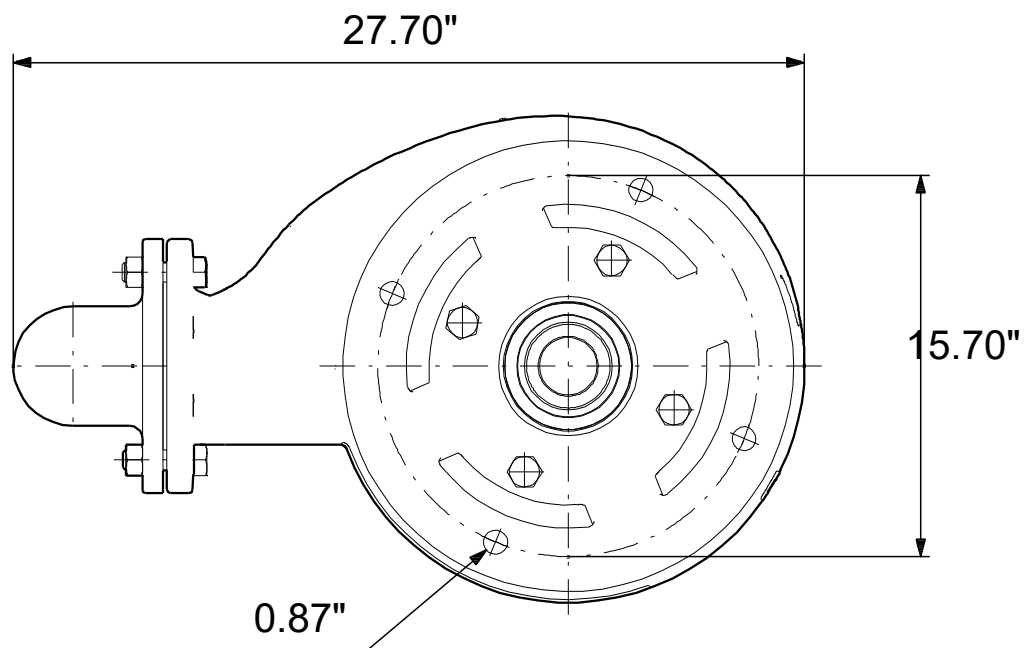

# 99034443 SL1.40.A40 .75.EX.4.60J.C 60 Hz

Note! All units are in [in] unless others are stated.  
Disclaimer: This simplified dimensional drawing does not show all details.

99034443 SL1.40.A40 .75.EX.4.60J.C 60 Hz

Note! All units are in [in] unless others are stated  
Disclaimer: This simplified dimensional drawing does not show all details.

99034443 SL1.40.A40 .75.EX.4.60J.C 60 Hz

Note! All units are in [in] unless others are stated.  
Disclaimer: This simplified dimensional drawing does not show all details.