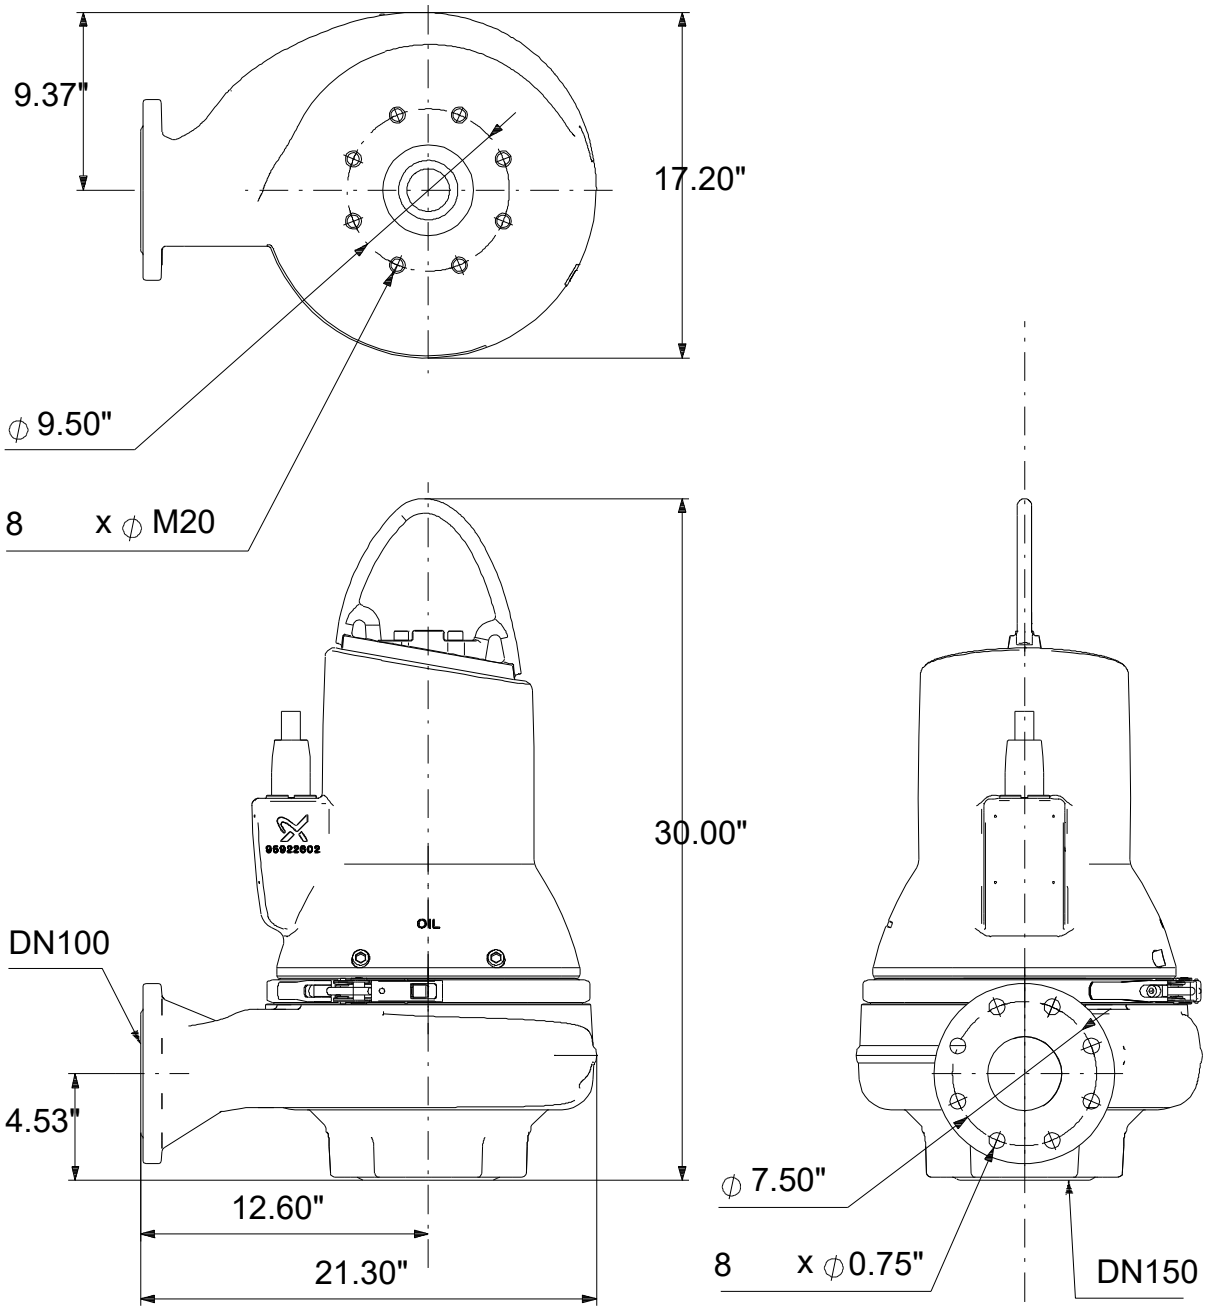

# 99034443 SL1.40.A40 .75.EX.4.60J.C 60 Hz

Note! All units are in [in] unless others are stated.  
Disclaimer: This simplified dimensional drawing does not show all details.

99034443 SL1.40.A40 .75.EX.4.60J.C 60 Hz

Note! All units are in [in] unless others are stated  
Disclaimer: This simplified dimensional drawing does not show all details.

99034443 SL1.40.A40 .75.EX.4.60J.C 60 Hz

Note! All units are in [in] unless others are stated.  
Disclaimer: This simplified dimensional drawing does not show all details.