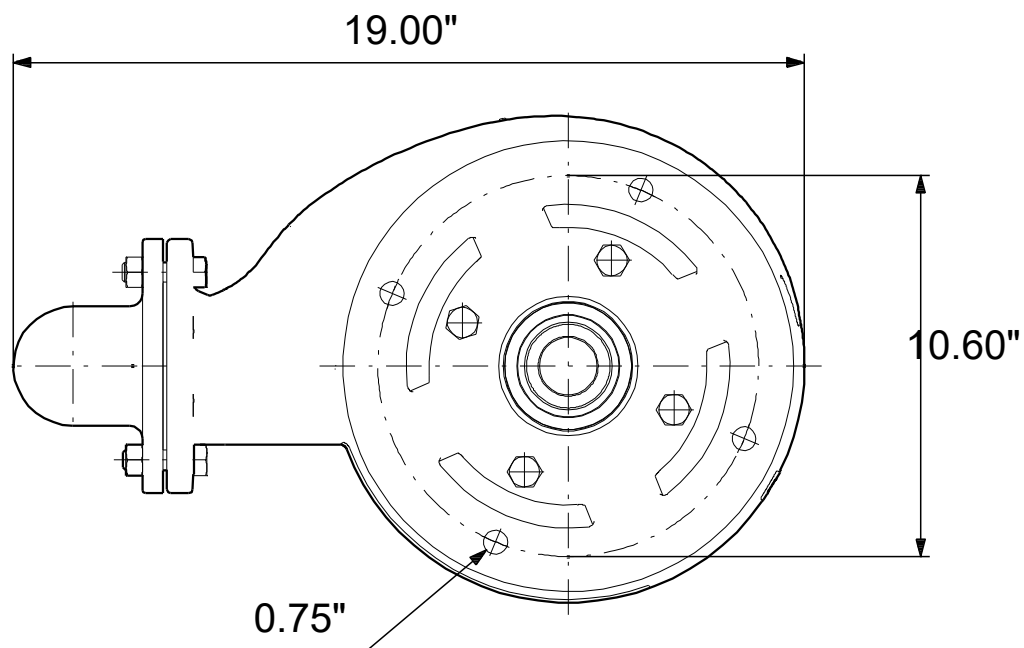

# 99034409 SL1.20.A30 .30.EX.2.60J.C 60 Hz

Note! All units are in [in] unless others are stated.  
Disclaimer: This simplified dimensional drawing does not show all details.

# 99034409 SL1.20.A30 .30.EX.2.60J.C 60 Hz

Note! All units are in [in] unless others are stated  
Disclaimer: This simplified dimensional drawing does not show all details.

99034409 SL1.20.A30 .30.EX.2.60J.C 60 Hz

Note! All units are in [in] unless others are stated.  
Disclaimer: This simplified dimensional drawing does not show all details.