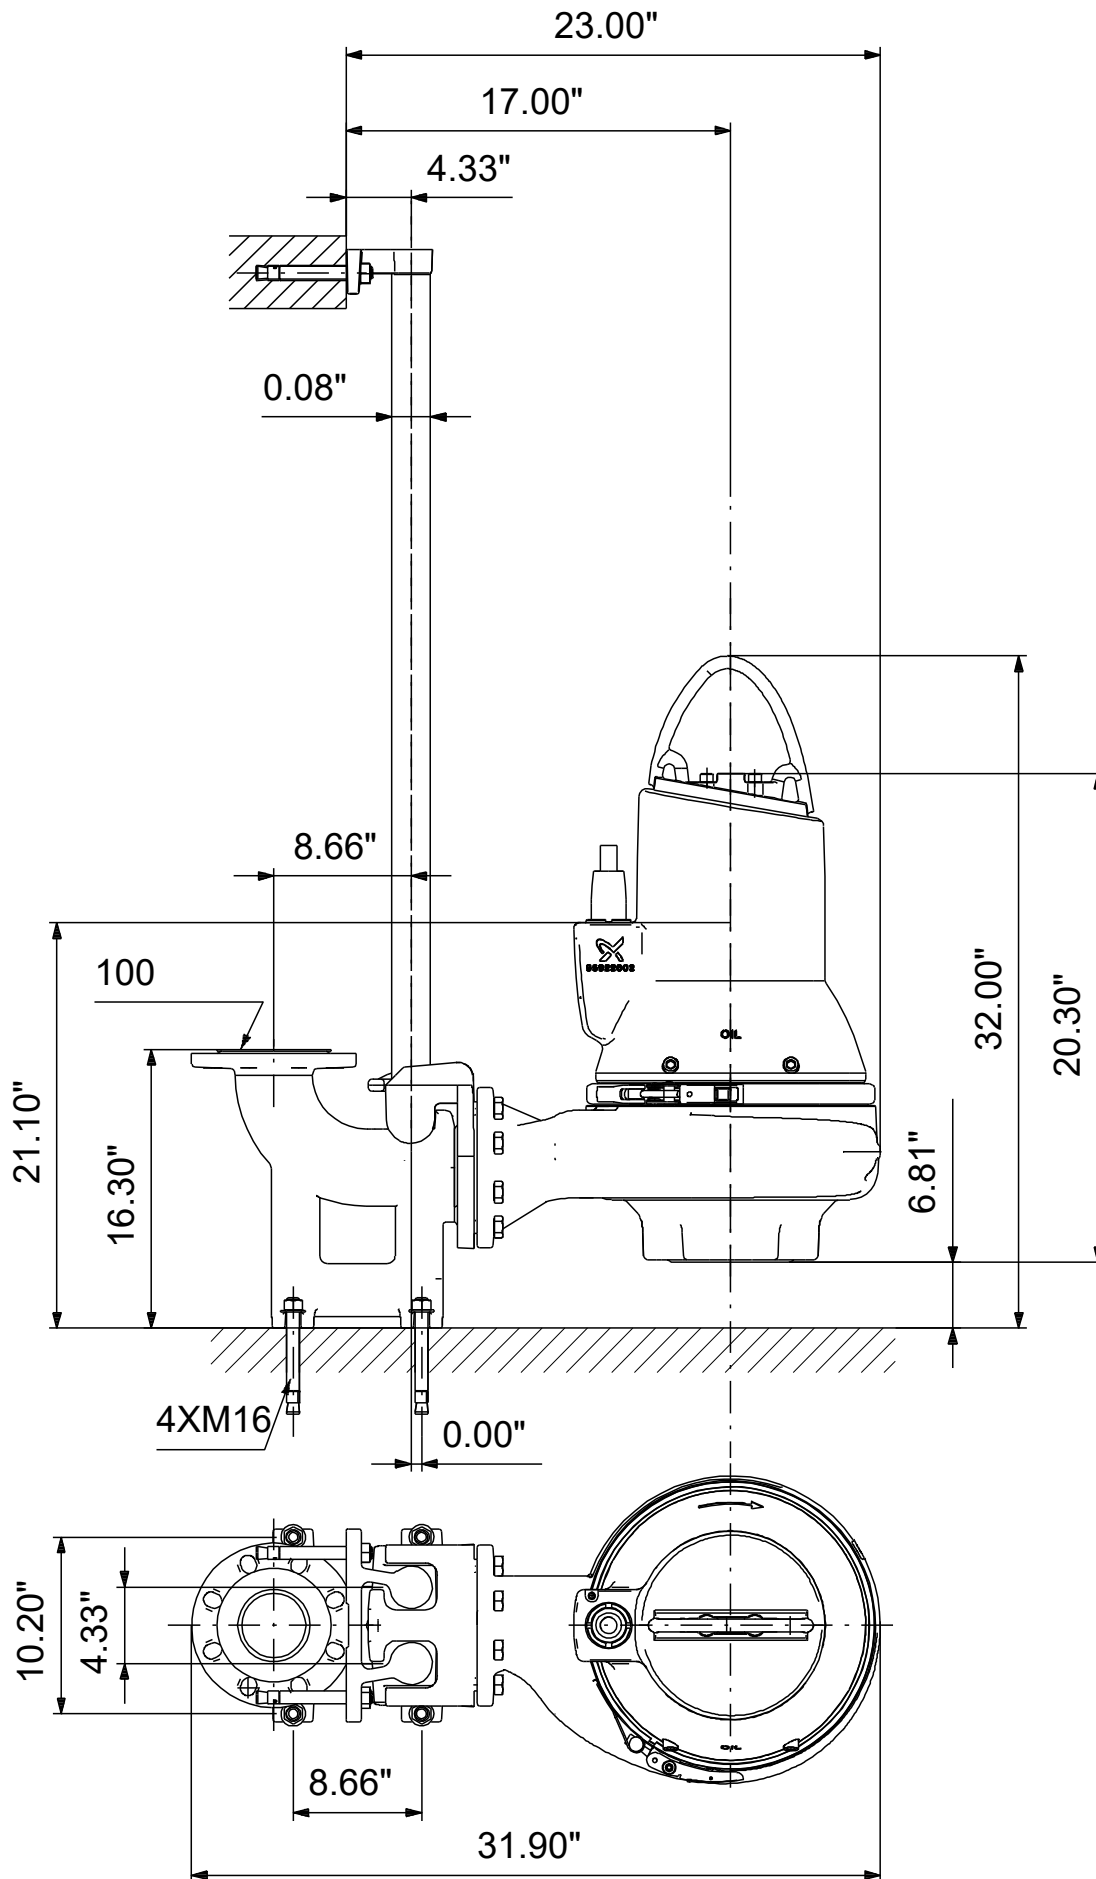

# 99034409 SL1.20.A30 .30.EX.2.60J.C 60 Hz

Note! All units are in [in] unless others are stated.  
Disclaimer: This simplified dimensional drawing does not show all details.

# 99034409 SL1.20.A30 .30.EX.2.60J.C 60 Hz

Note! All units are in [in] unless others are stated  
Disclaimer: This simplified dimensional drawing does not show all details.

99034409 SL1.20.A30 .30.EX.2.60J.C 60 Hz

Note! All units are in [in] unless others are stated.  
Disclaimer: This simplified dimensional drawing does not show all details.