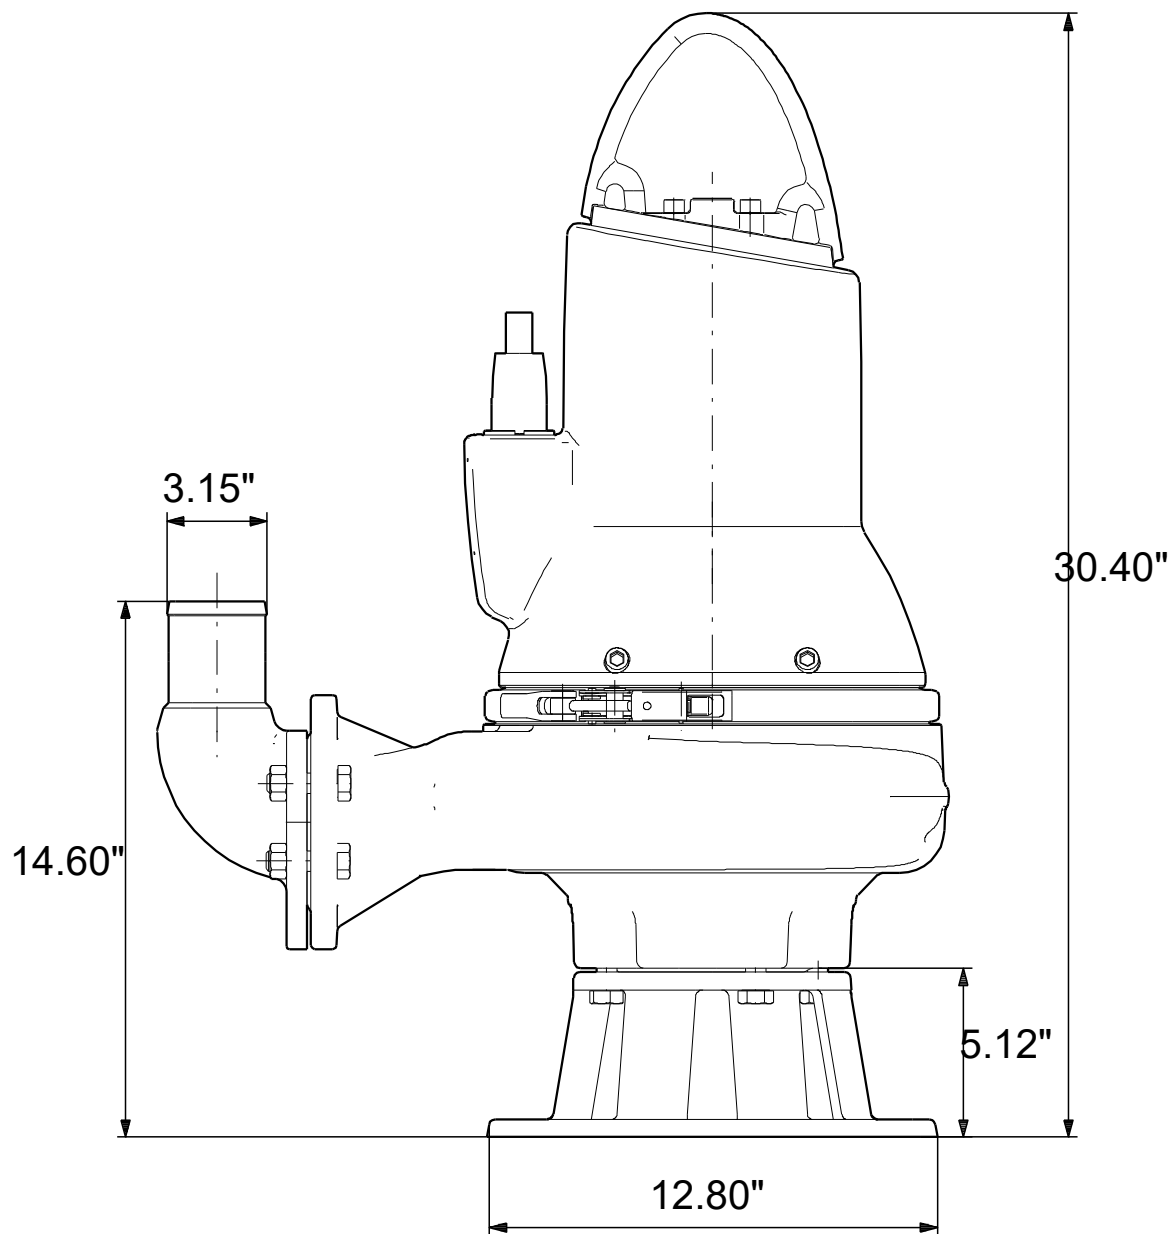

# 99034409 SL1.20.A30 .30.EX.2.60J.C 60 Hz

Note! All units are in [in] unless others are stated.  
Disclaimer: This simplified dimensional drawing does not show all details.

# 99034409 SL1.20.A30 .30.EX.2.60J.C 60 Hz

Note! All units are in [in] unless others are stated  
Disclaimer: This simplified dimensional drawing does not show all details.

99034409 SL1.20.A30 .30.EX.2.60J.C 60 Hz

Note! All units are in [in] unless others are stated.  
Disclaimer: This simplified dimensional drawing does not show all details.