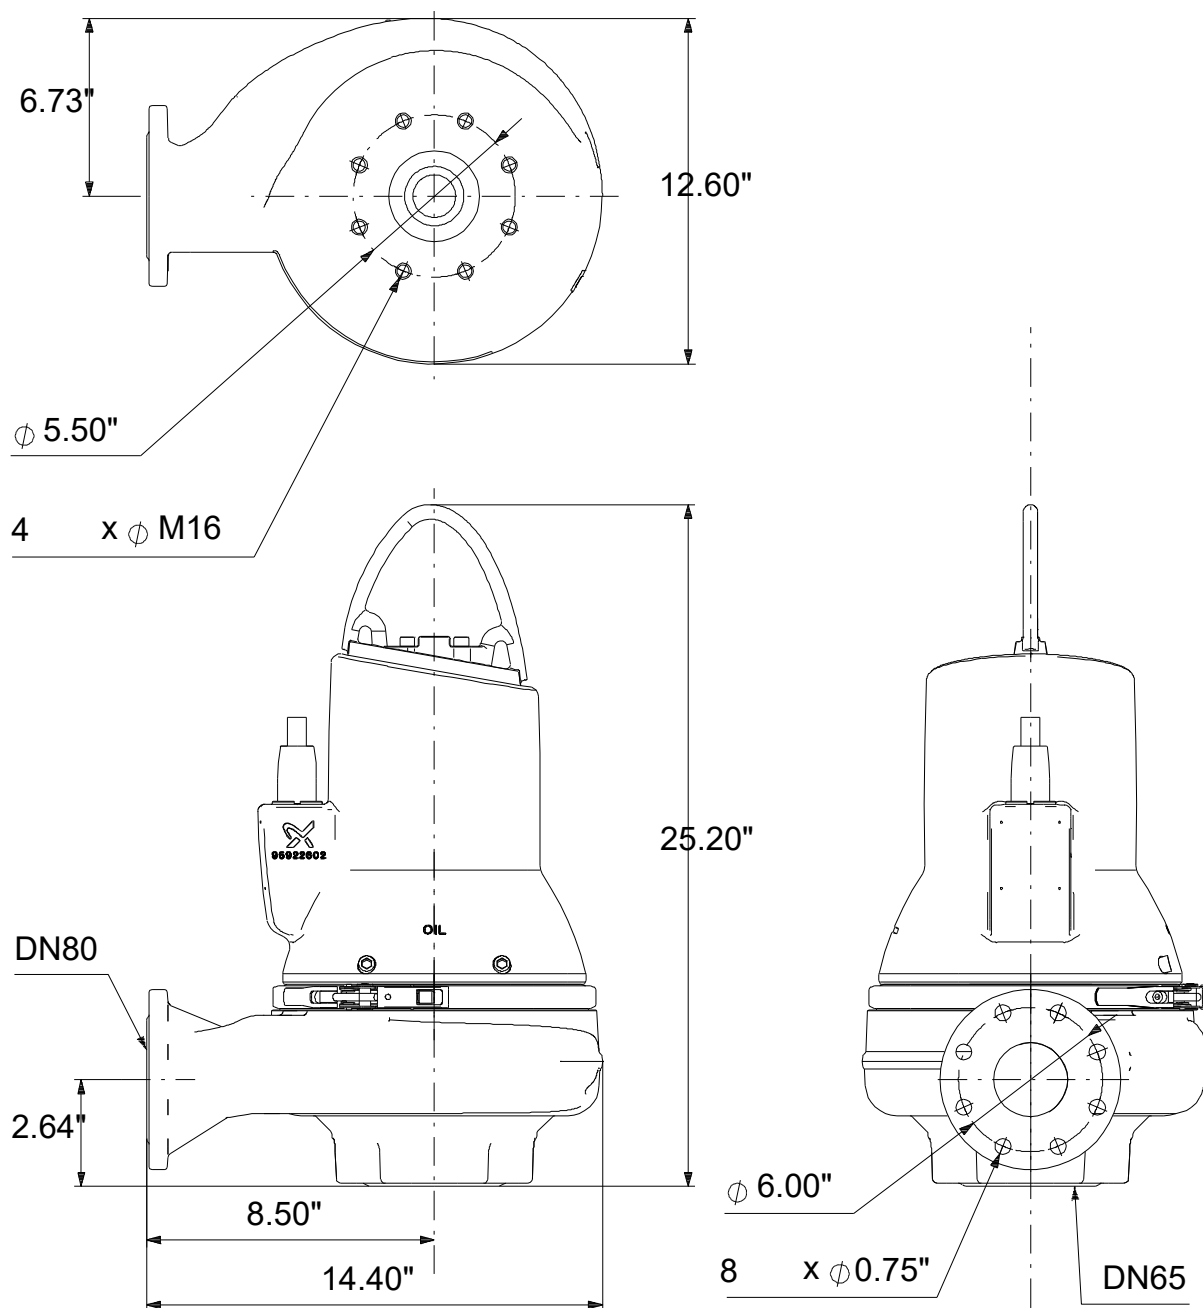

# 99034409 SL1.20.A30 .30.EX.2.60J.C 60 Hz

Note! All units are in [in] unless others are stated.  
Disclaimer: This simplified dimensional drawing does not show all details.

# 99034409 SL1.20.A30 .30.EX.2.60J.C 60 Hz

Note! All units are in [in] unless others are stated  
Disclaimer: This simplified dimensional drawing does not show all details.

99034409 SL1.20.A30 .30.EX.2.60J.C 60 Hz

Note! All units are in [in] unless others are stated.  
Disclaimer: This simplified dimensional drawing does not show all details.