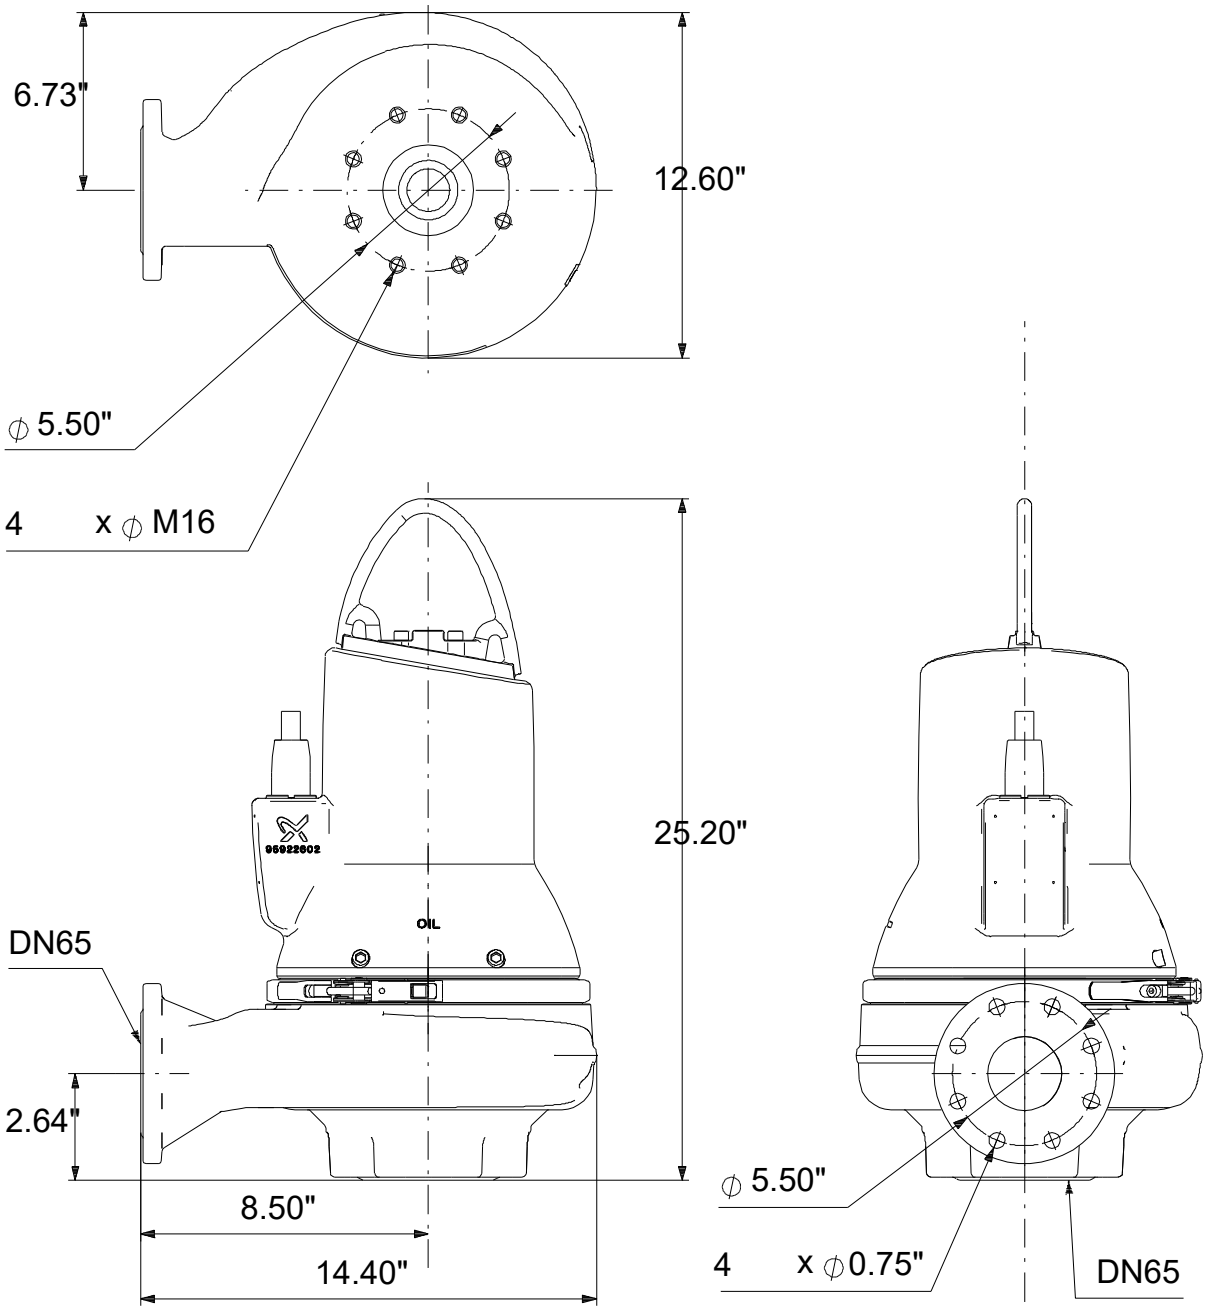

99034402 SL1.20.A25 .40.EX.2.60J.C 60 Hz

Note! All units are in [in] unless others are stated.
Disclaimer: This simplified dimensional drawing does not show all details.

99034402 SL1.20.A25 .40.EX.2.60J.C 60 Hz

Note! All units are in [in] unless others are stated
Disclaimer: This simplified dimensional drawing does not show all details.

99034402 SL1.20.A25 .40.EX.2.60J.C 60 Hz

Note! All units are in [in] unless others are stated.
Disclaimer: This simplified dimensional drawing does not show all details.