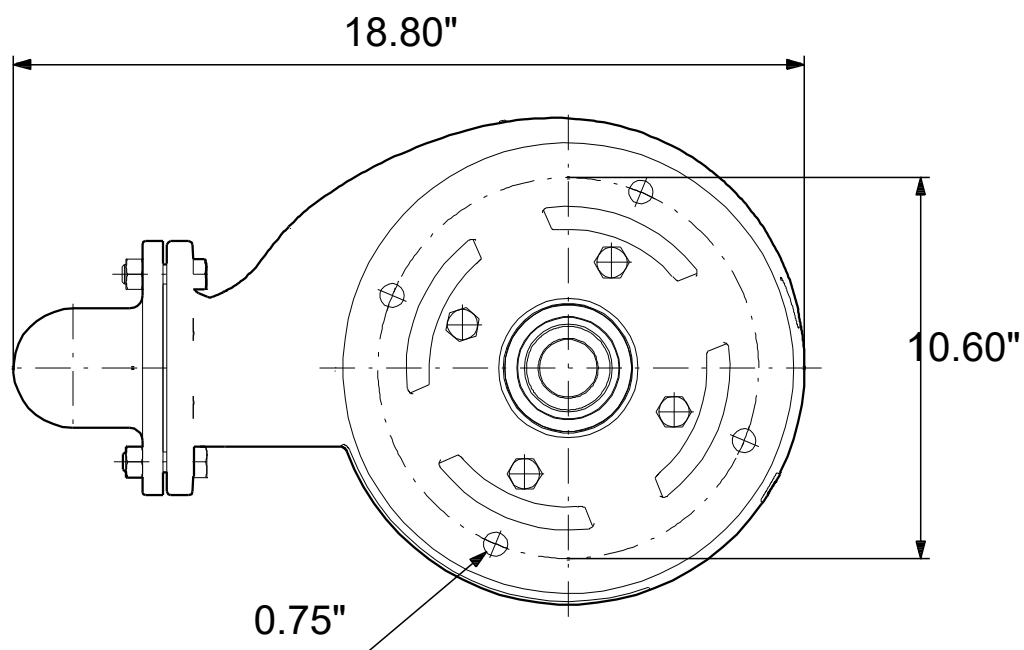

99034402 SL1.20.A25 .40.EX.2.60J.C 60 Hz

Note! All units are in [in] unless others are stated.
Disclaimer: This simplified dimensional drawing does not show all details.

99034402 SL1.20.A25 .40.EX.2.60J.C 60 Hz

Note! All units are in [in] unless others are stated
Disclaimer: This simplified dimensional drawing does not show all details.

99034402 SL1.20.A25 .40.EX.2.60J.C 60 Hz

Note! All units are in [in] unless others are stated.
Disclaimer: This simplified dimensional drawing does not show all details.