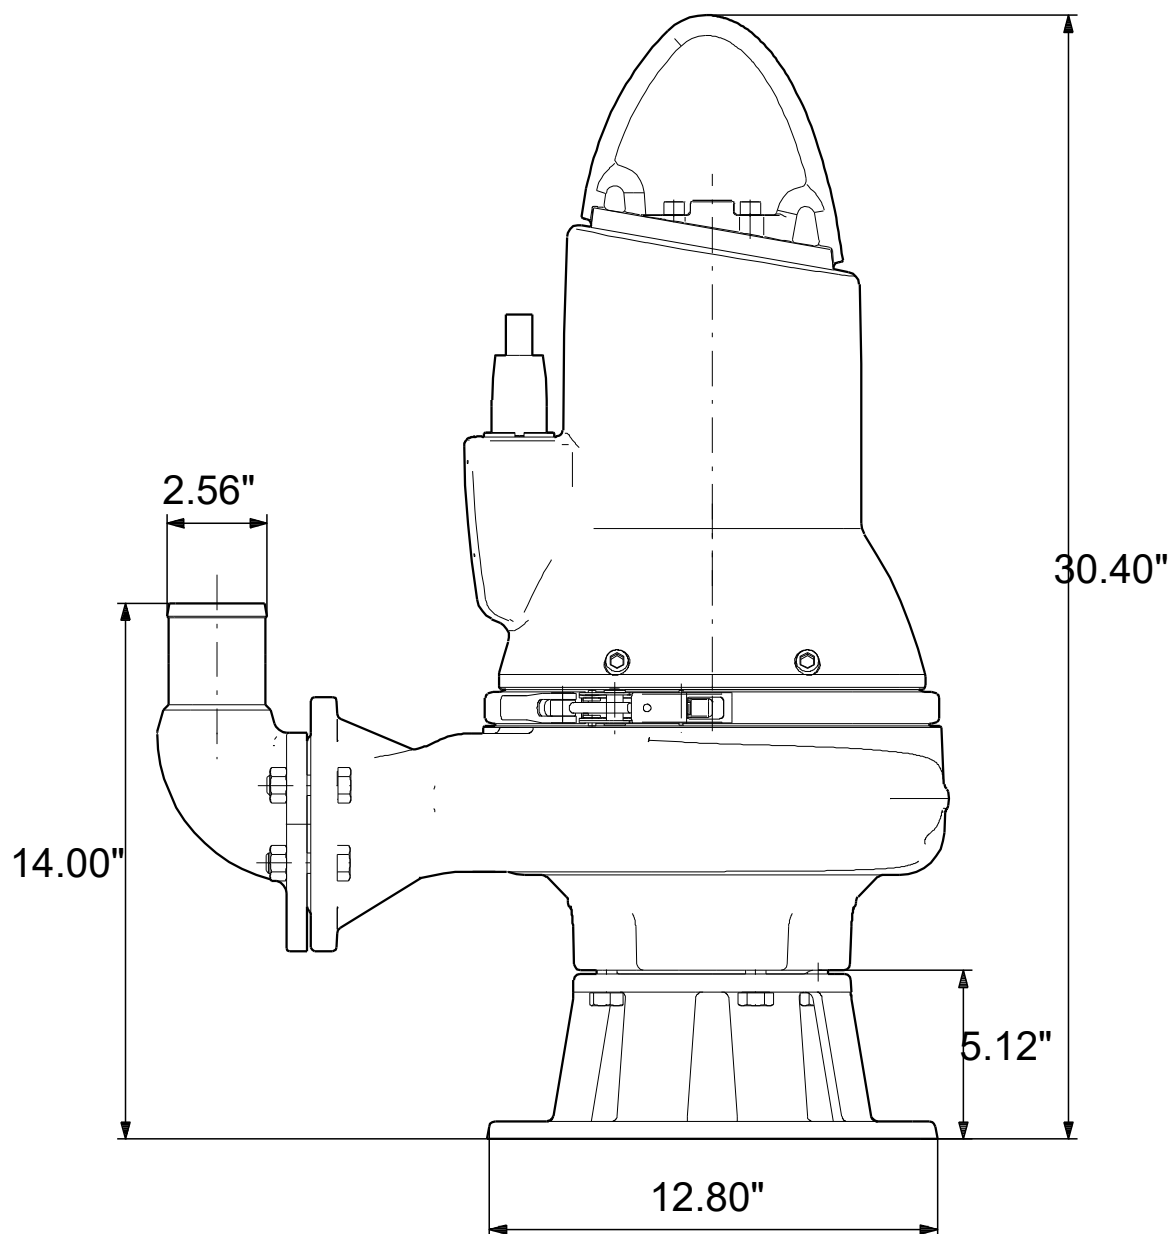

99034402 SL1.20.A25 .40.EX.2.60J.C 60 Hz

Note! All units are in [in] unless others are stated.
Disclaimer: This simplified dimensional drawing does not show all details.

99034402 SL1.20.A25 .40.EX.2.60J.C 60 Hz

Note! All units are in [in] unless others are stated
Disclaimer: This simplified dimensional drawing does not show all details.

99034402 SL1.20.A25 .40.EX.2.60J.C 60 Hz

Note! All units are in [in] unless others are stated.
Disclaimer: This simplified dimensional drawing does not show all details.