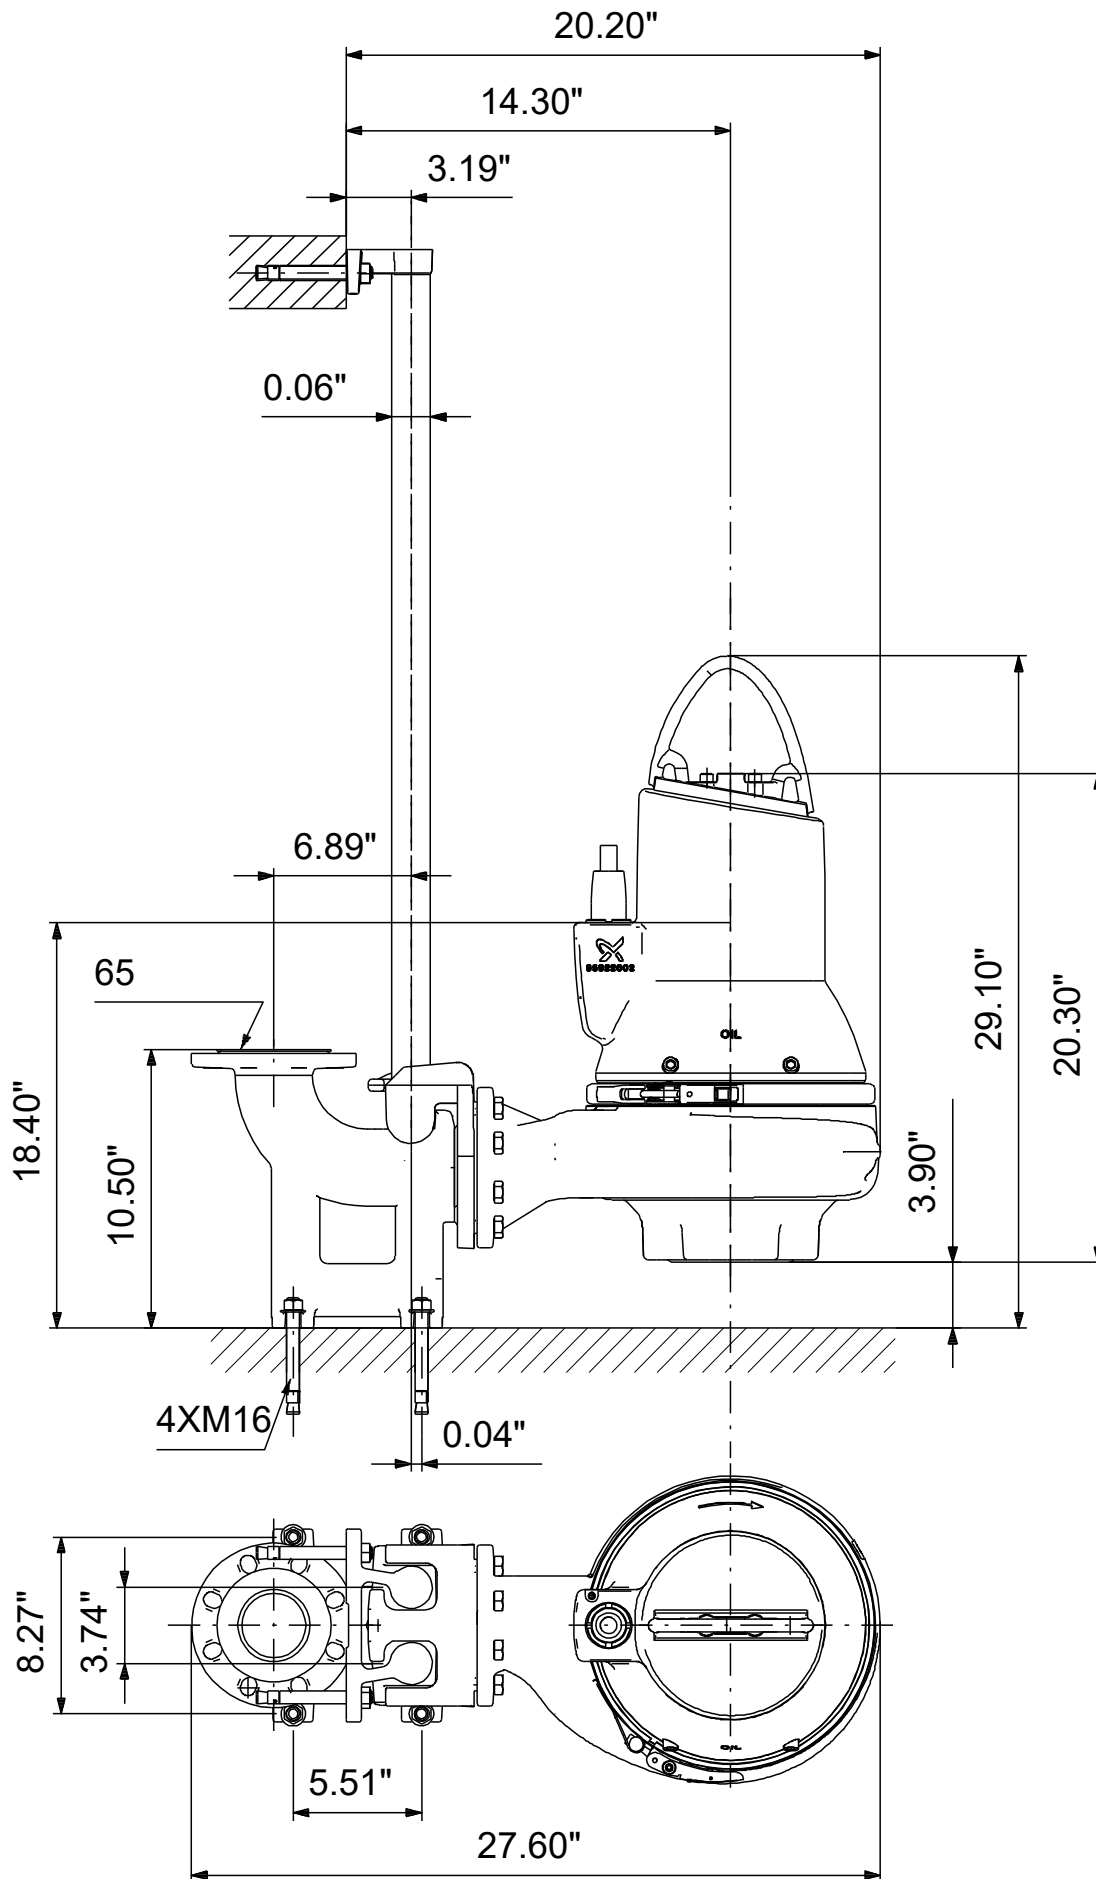

99034402 SL1.20.A25 .40.EX.2.60J.C 60 Hz

Note! All units are in [in] unless others are stated.
Disclaimer: This simplified dimensional drawing does not show all details.

99034402 SL1.20.A25 .40.EX.2.60J.C 60 Hz

Note! All units are in [in] unless others are stated
Disclaimer: This simplified dimensional drawing does not show all details.

99034402 SL1.20.A25 .40.EX.2.60J.C 60 Hz

Note! All units are in [in] unless others are stated.
Disclaimer: This simplified dimensional drawing does not show all details.