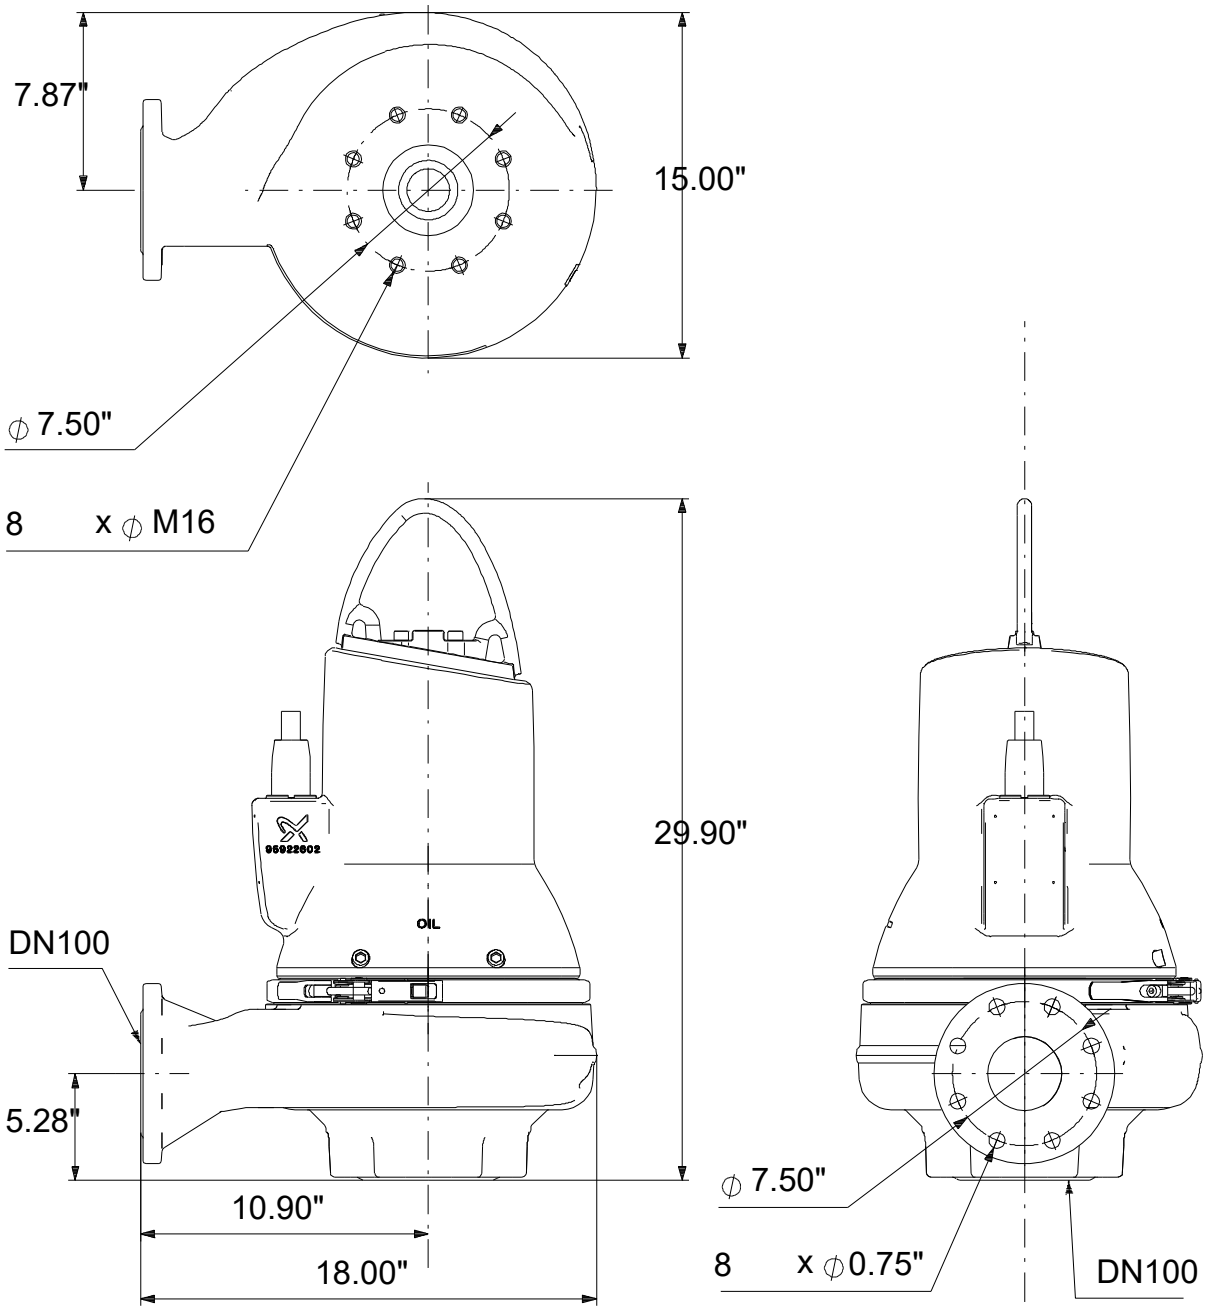

99030283 SLV.40.A40 .55.EX.4.61R.C 60 Hz

Note! All units are in [in] unless others are stated.
Disclaimer: This simplified dimensional drawing does not show all details.

99030283 SLV.40.A40 .55.EX.4.61R.C 60 Hz

Note! All units are in [in] unless others are stated
Disclaimer: This simplified dimensional drawing does not show all details.

99030283 SLV.40.A40 .55.EX.4.61R.C 60 Hz

Note! All units are in [in] unless others are stated.
Disclaimer: This simplified dimensional drawing does not show all details.