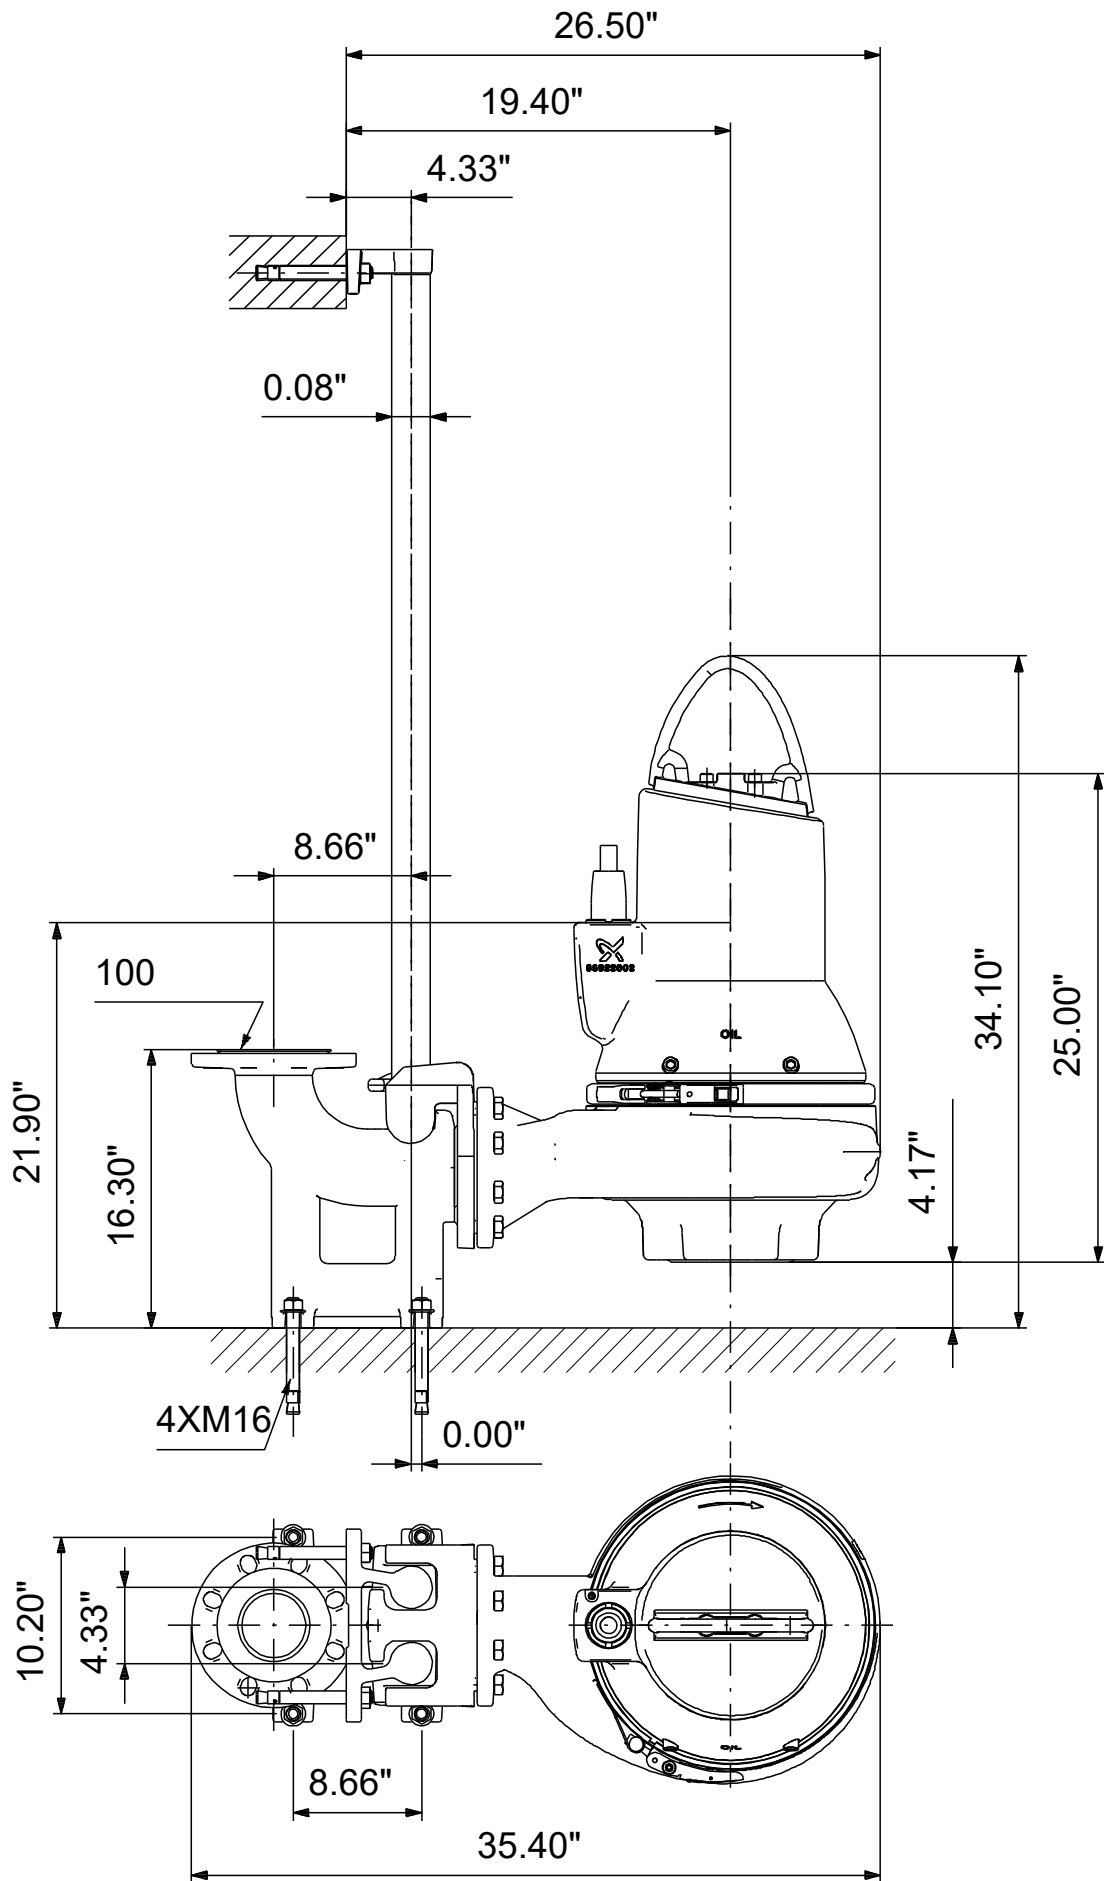

99030283 SLV.40.A40 .55.EX.4.61R.C 60 Hz

Note! All units are in [in] unless others are stated.
Disclaimer: This simplified dimensional drawing does not show all details.

99030283 SLV.40.A40 .55.EX.4.61R.C 60 Hz

Note! All units are in [in] unless others are stated
Disclaimer: This simplified dimensional drawing does not show all details.

99030283 SLV.40.A40 .55.EX.4.61R.C 60 Hz

Note! All units are in [in] unless others are stated.
Disclaimer: This simplified dimensional drawing does not show all details.