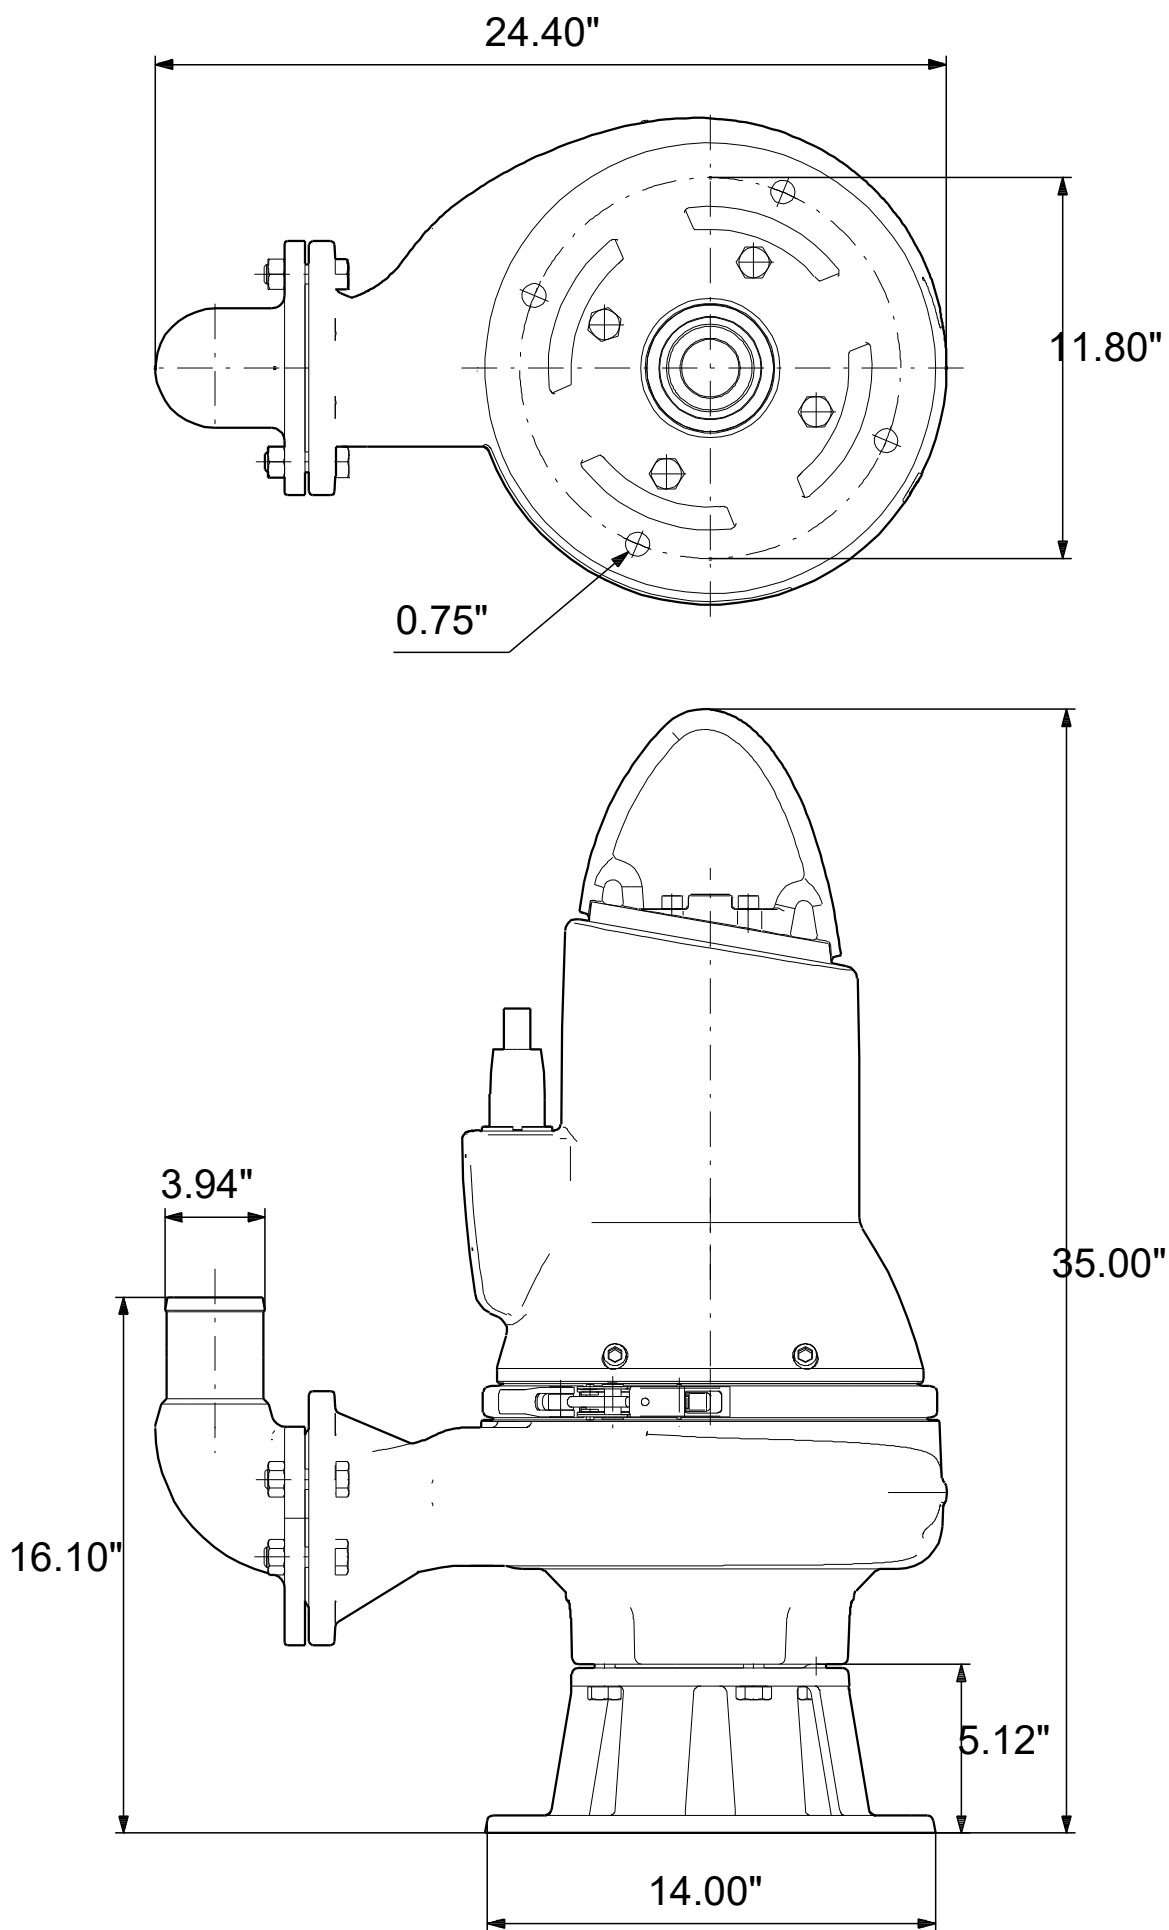

99030283 SLV.40.A40 .55.EX.4.61R.C 60 Hz

Note! All units are in [in] unless others are stated.
Disclaimer: This simplified dimensional drawing does not show all details.

99030283 SLV.40.A40 .55.EX.4.61R.C 60 Hz

Note! All units are in [in] unless others are stated
Disclaimer: This simplified dimensional drawing does not show all details.

99030283 SLV.40.A40 .55.EX.4.61R.C 60 Hz

Note! All units are in [in] unless others are stated.
Disclaimer: This simplified dimensional drawing does not show all details.