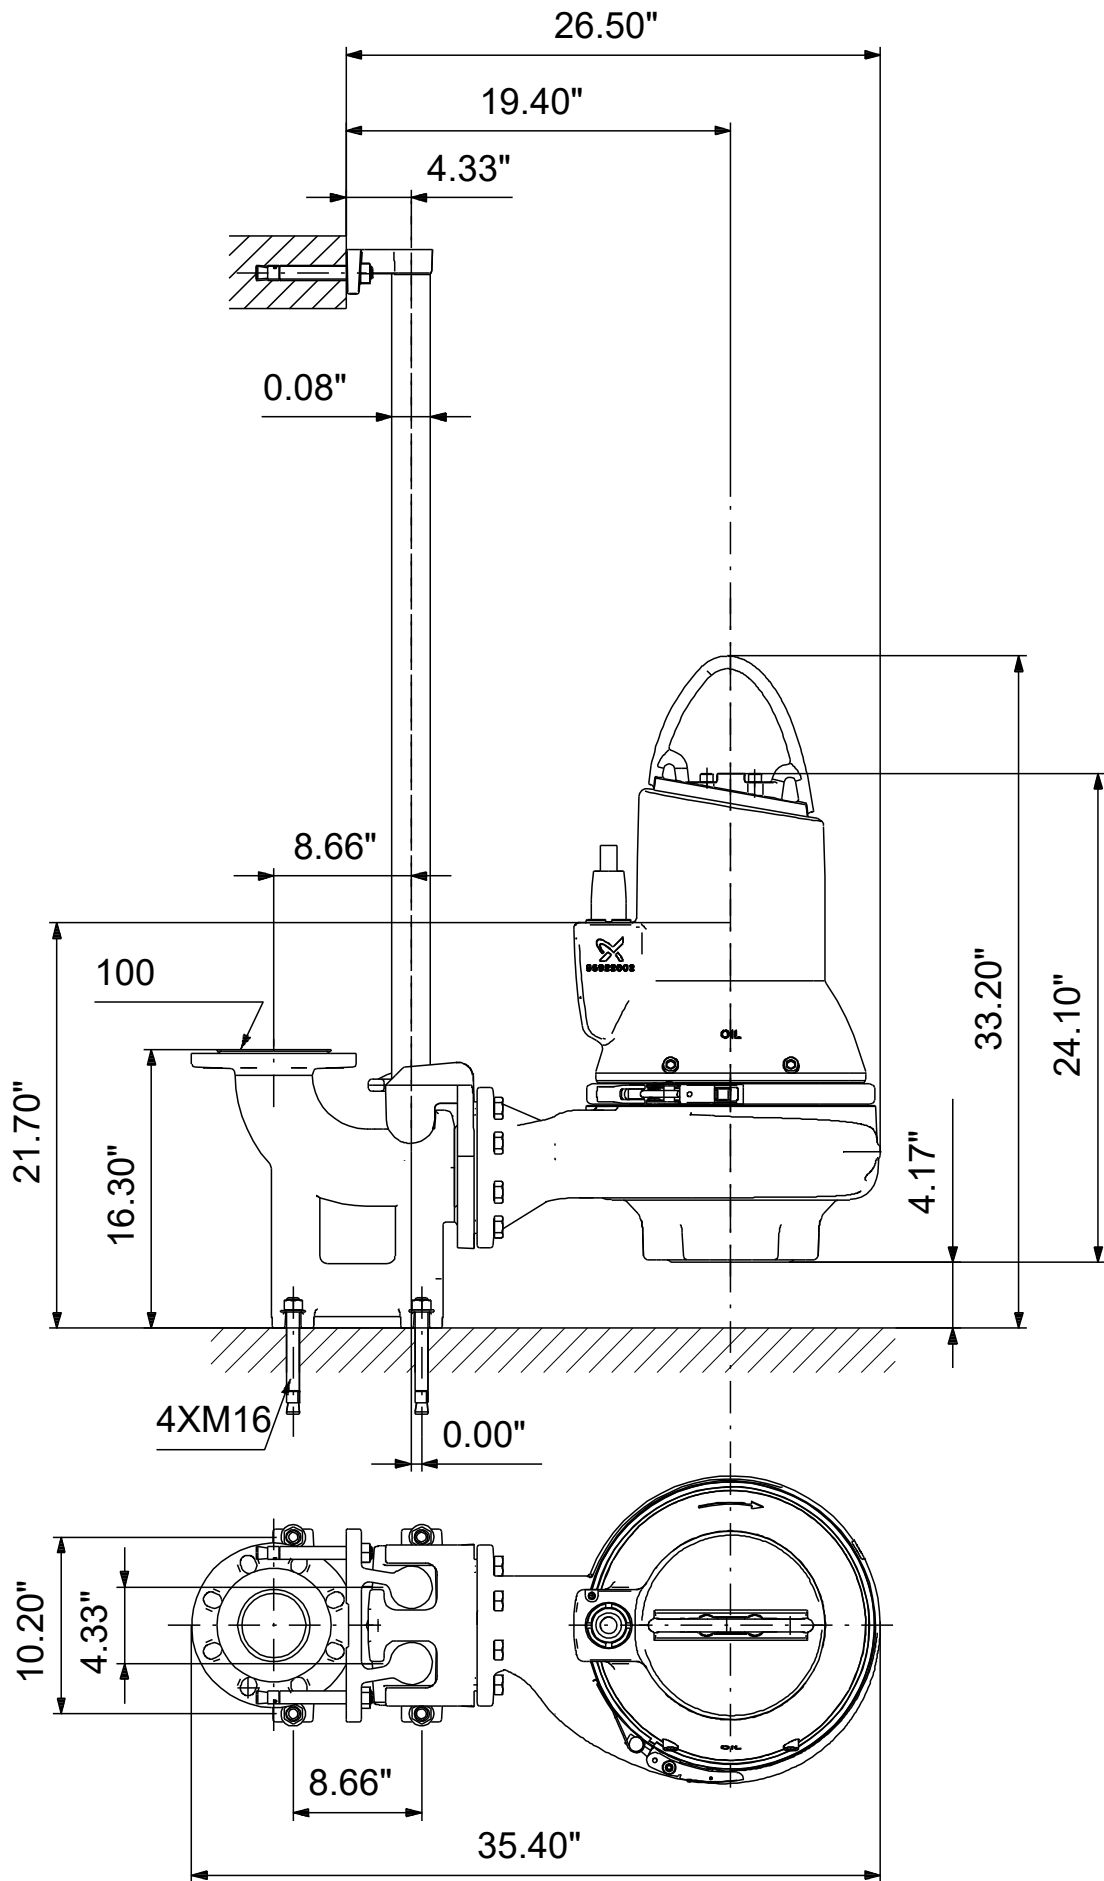

99030281 SLV.40.A40 .40.EX.4.61R.C 60 Hz

Note! All units are in [in] unless others are stated.
Disclaimer: This simplified dimensional drawing does not show all details.

99030281 SLV.40.A40 .40.EX.4.61R.C 60 Hz

Note! All units are in [in] unless others are stated
Disclaimer: This simplified dimensional drawing does not show all details.

99030281 SLV.40.A40 .40.EX.4.61R.C 60 Hz

Note! All units are in [in] unless others are stated.
Disclaimer: This simplified dimensional drawing does not show all details.