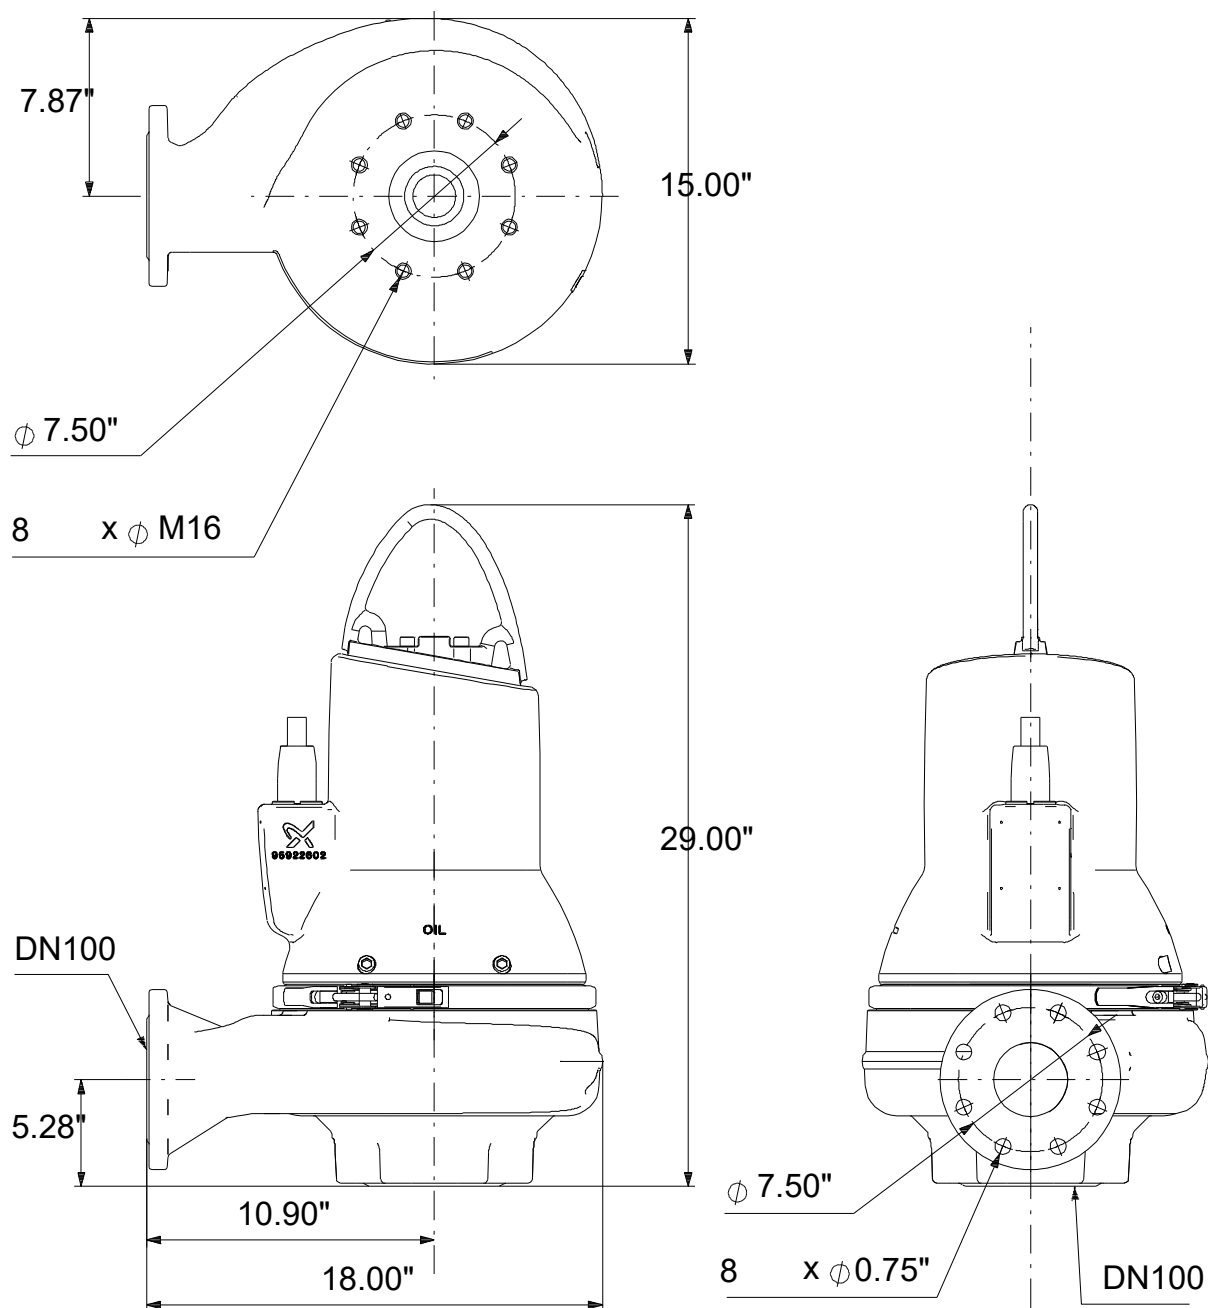

99030281 SLV.40.A40 .40.EX.4.61R.C 60 Hz

Note! All units are in [in] unless others are stated.
Disclaimer: This simplified dimensional drawing does not show all details.

99030281 SLV.40.A40 .40.EX.4.61R.C 60 Hz

Note! All units are in [in] unless others are stated
Disclaimer: This simplified dimensional drawing does not show all details.

99030281 SLV.40.A40 .40.EX.4.61R.C 60 Hz

Note! All units are in [in] unless others are stated.
Disclaimer: This simplified dimensional drawing does not show all details.