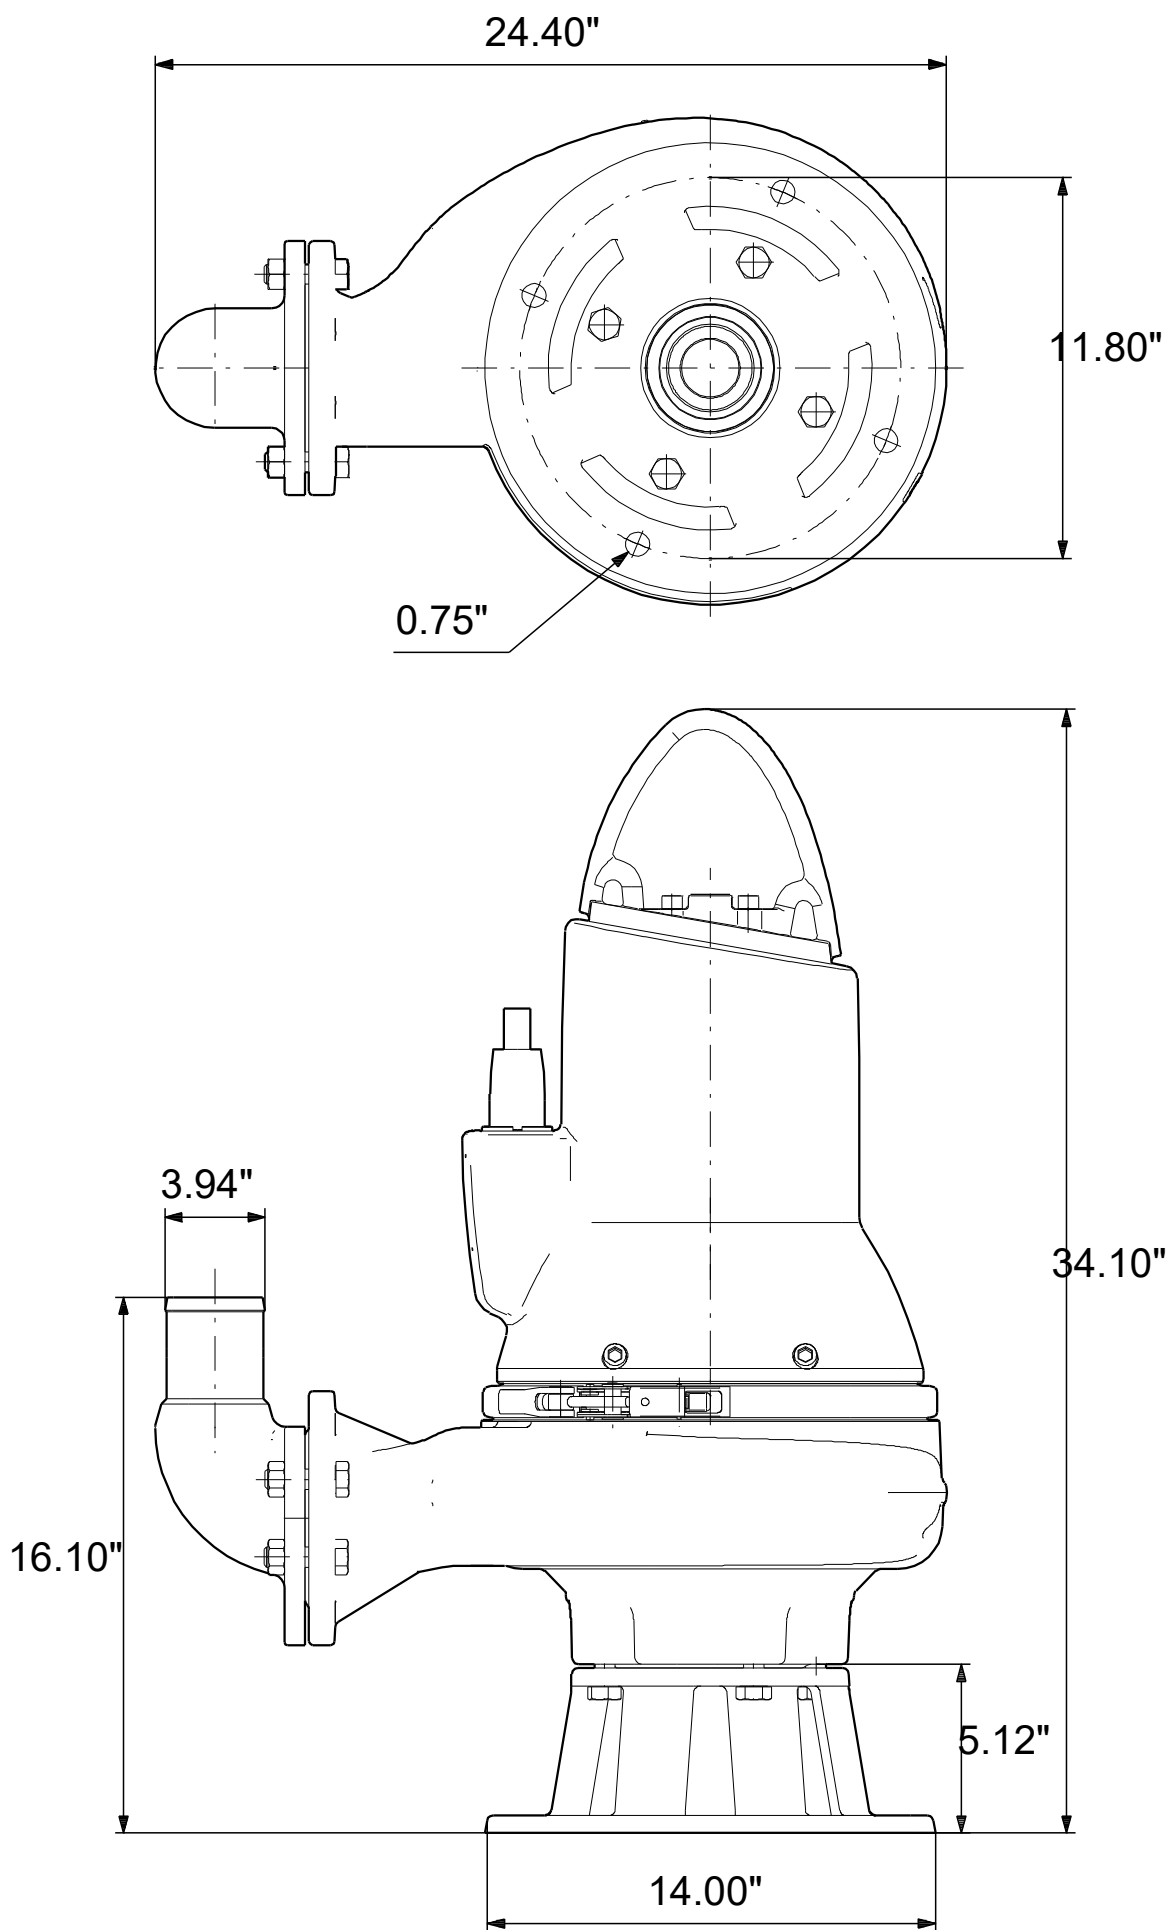

99030281 SLV.40.A40 .40.EX.4.61R.C 60 Hz

Note! All units are in [in] unless others are stated.
Disclaimer: This simplified dimensional drawing does not show all details.

99030281 SLV.40.A40 .40.EX.4.61R.C 60 Hz

Note! All units are in [in] unless others are stated
Disclaimer: This simplified dimensional drawing does not show all details.

99030281 SLV.40.A40 .40.EX.4.61R.C 60 Hz

Note! All units are in [in] unless others are stated.
Disclaimer: This simplified dimensional drawing does not show all details.