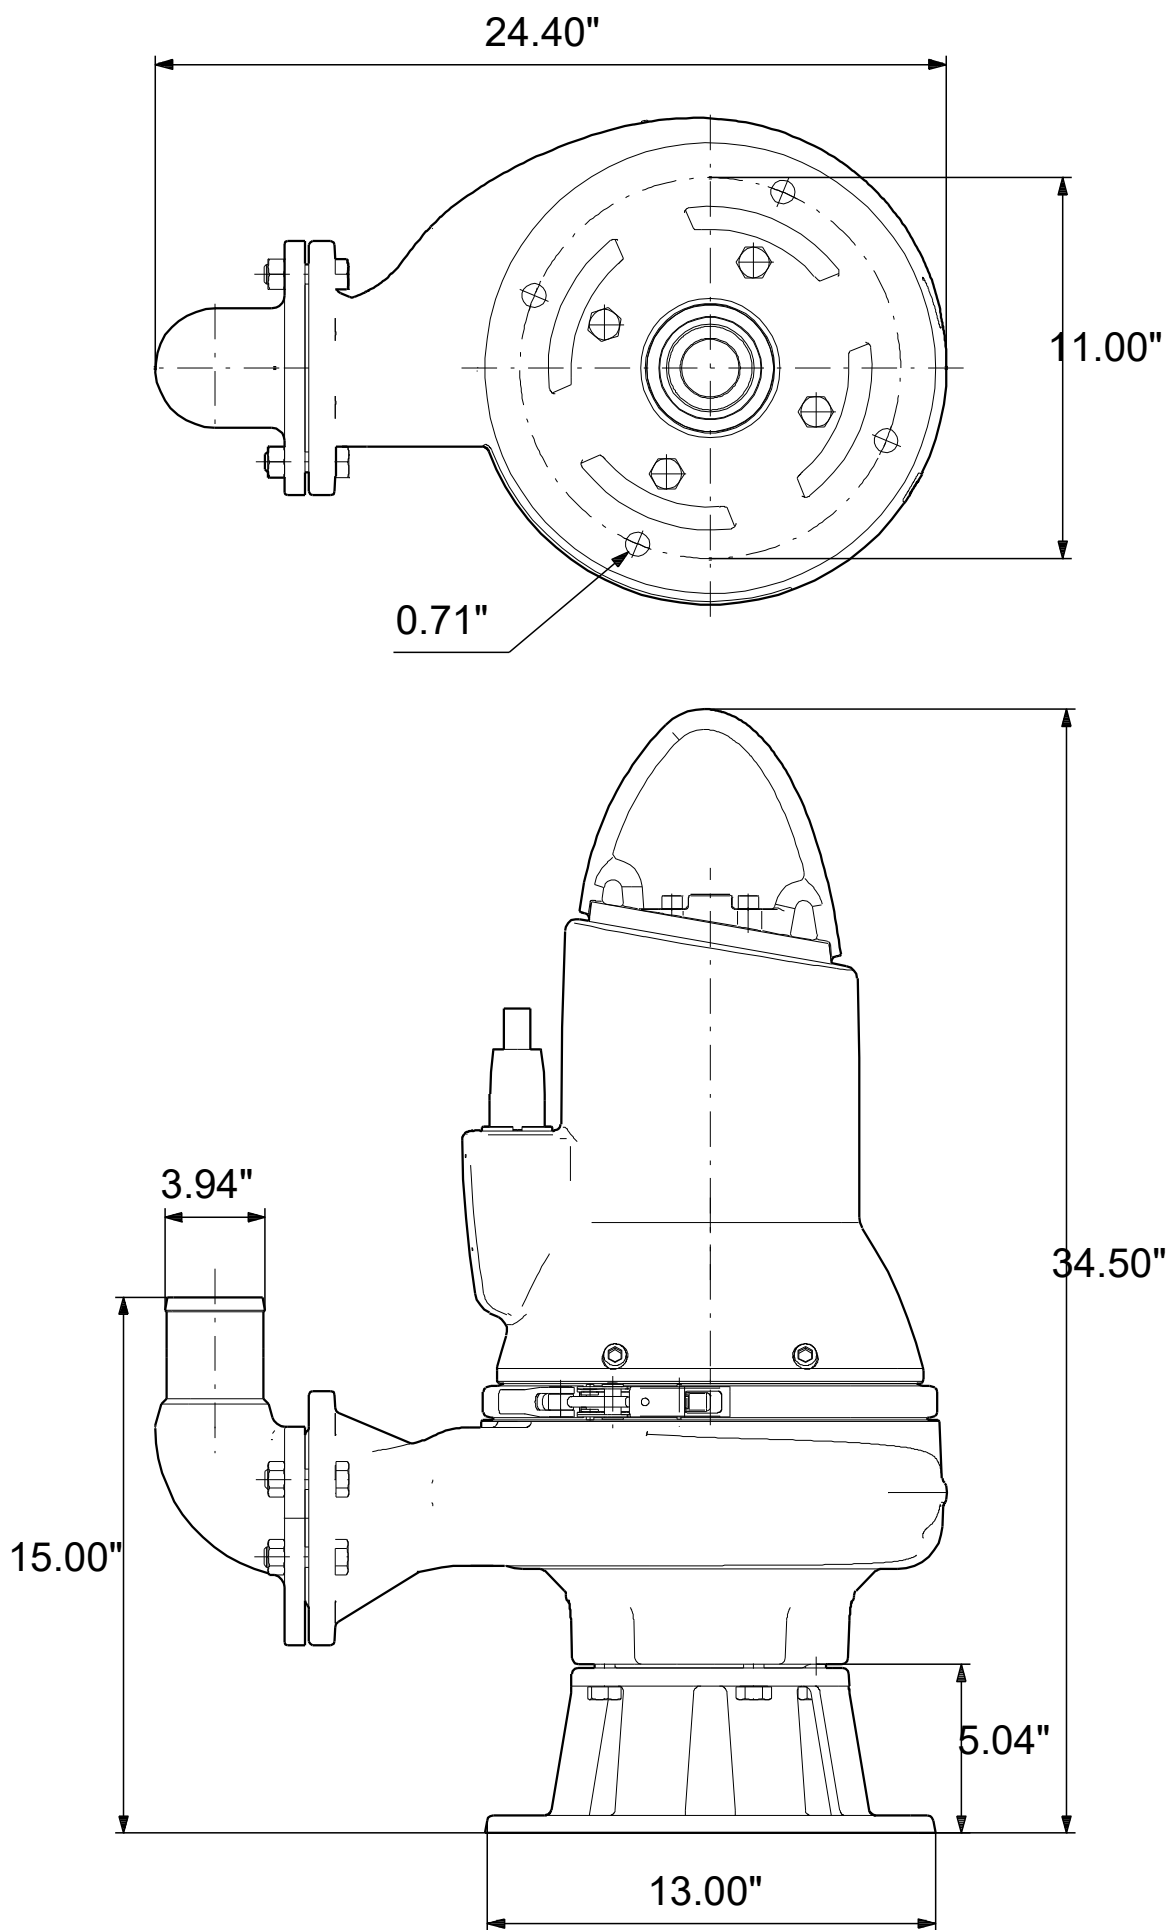

99030280 SLV.30.A40 .55.EX.4.61R.C 60 Hz

Note! All units are in [in] unless others are stated.
Disclaimer: This simplified dimensional drawing does not show all details.

99030280 SLV.30.A40 .55.EX.4.61R.C 60 Hz

Note! All units are in [in] unless others are stated
Disclaimer: This simplified dimensional drawing does not show all details.

99030280 SLV.30.A40 .55.EX.4.61R.C 60 Hz

Note! All units are in [in] unless others are stated.
Disclaimer: This simplified dimensional drawing does not show all details.