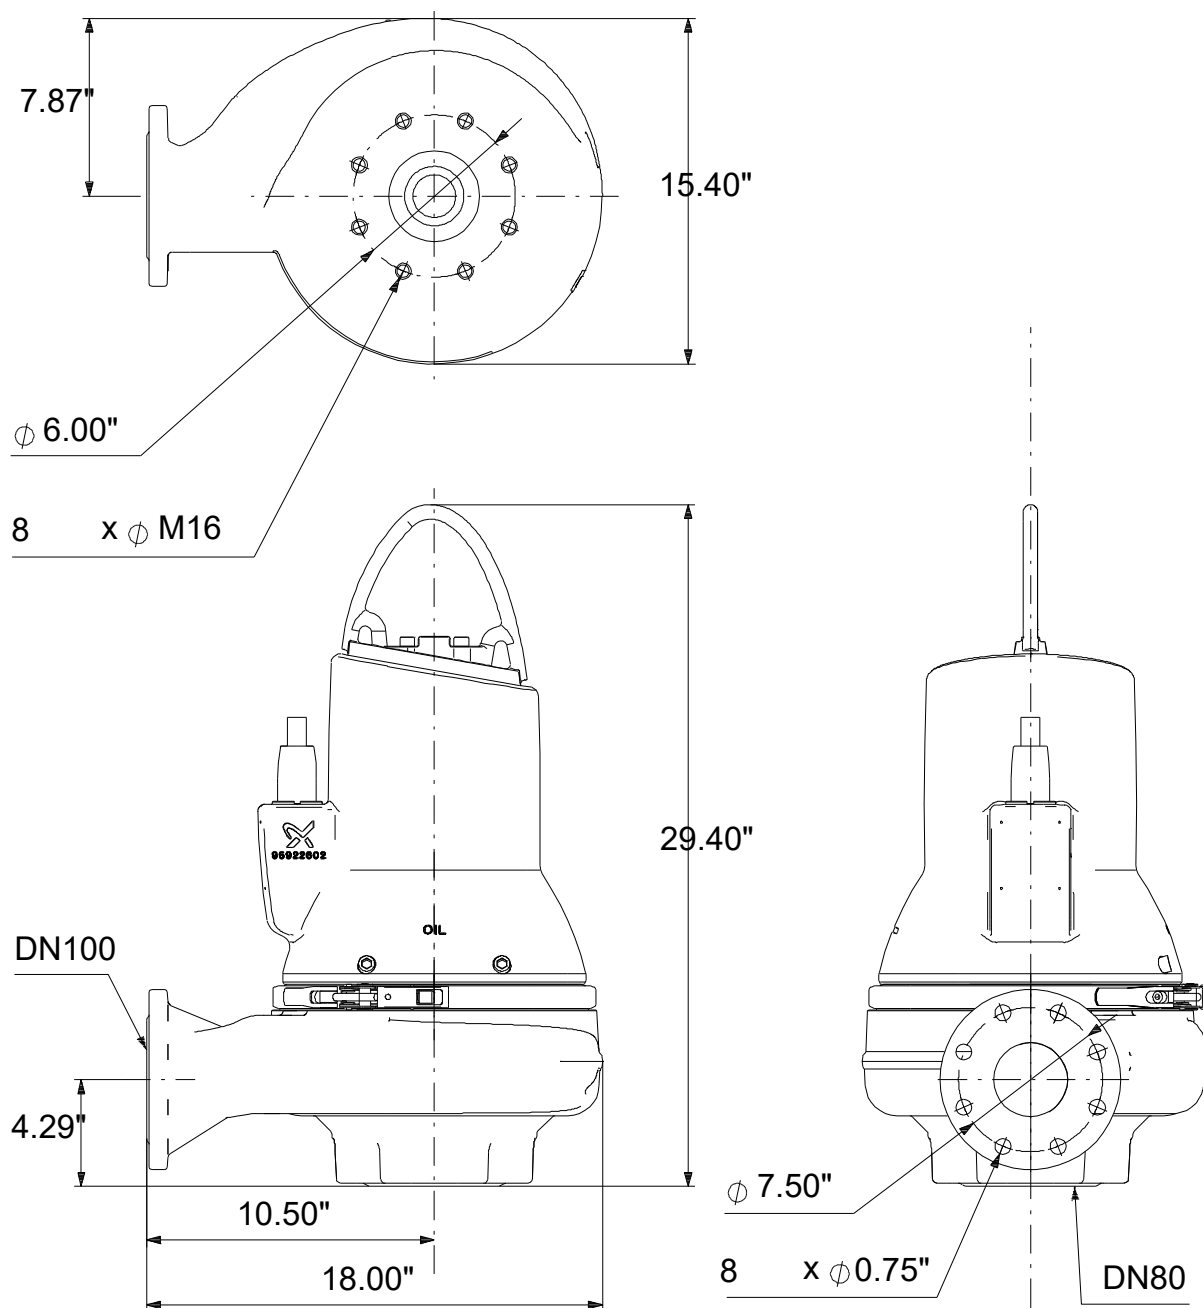

99030280 SLV.30.A40 .55.EX.4.61R.C 60 Hz

Note! All units are in [in] unless others are stated.
Disclaimer: This simplified dimensional drawing does not show all details.

99030280 SLV.30.A40 .55.EX.4.61R.C 60 Hz

Note! All units are in [in] unless others are stated
Disclaimer: This simplified dimensional drawing does not show all details.

99030280 SLV.30.A40 .55.EX.4.61R.C 60 Hz

Note! All units are in [in] unless others are stated.
Disclaimer: This simplified dimensional drawing does not show all details.