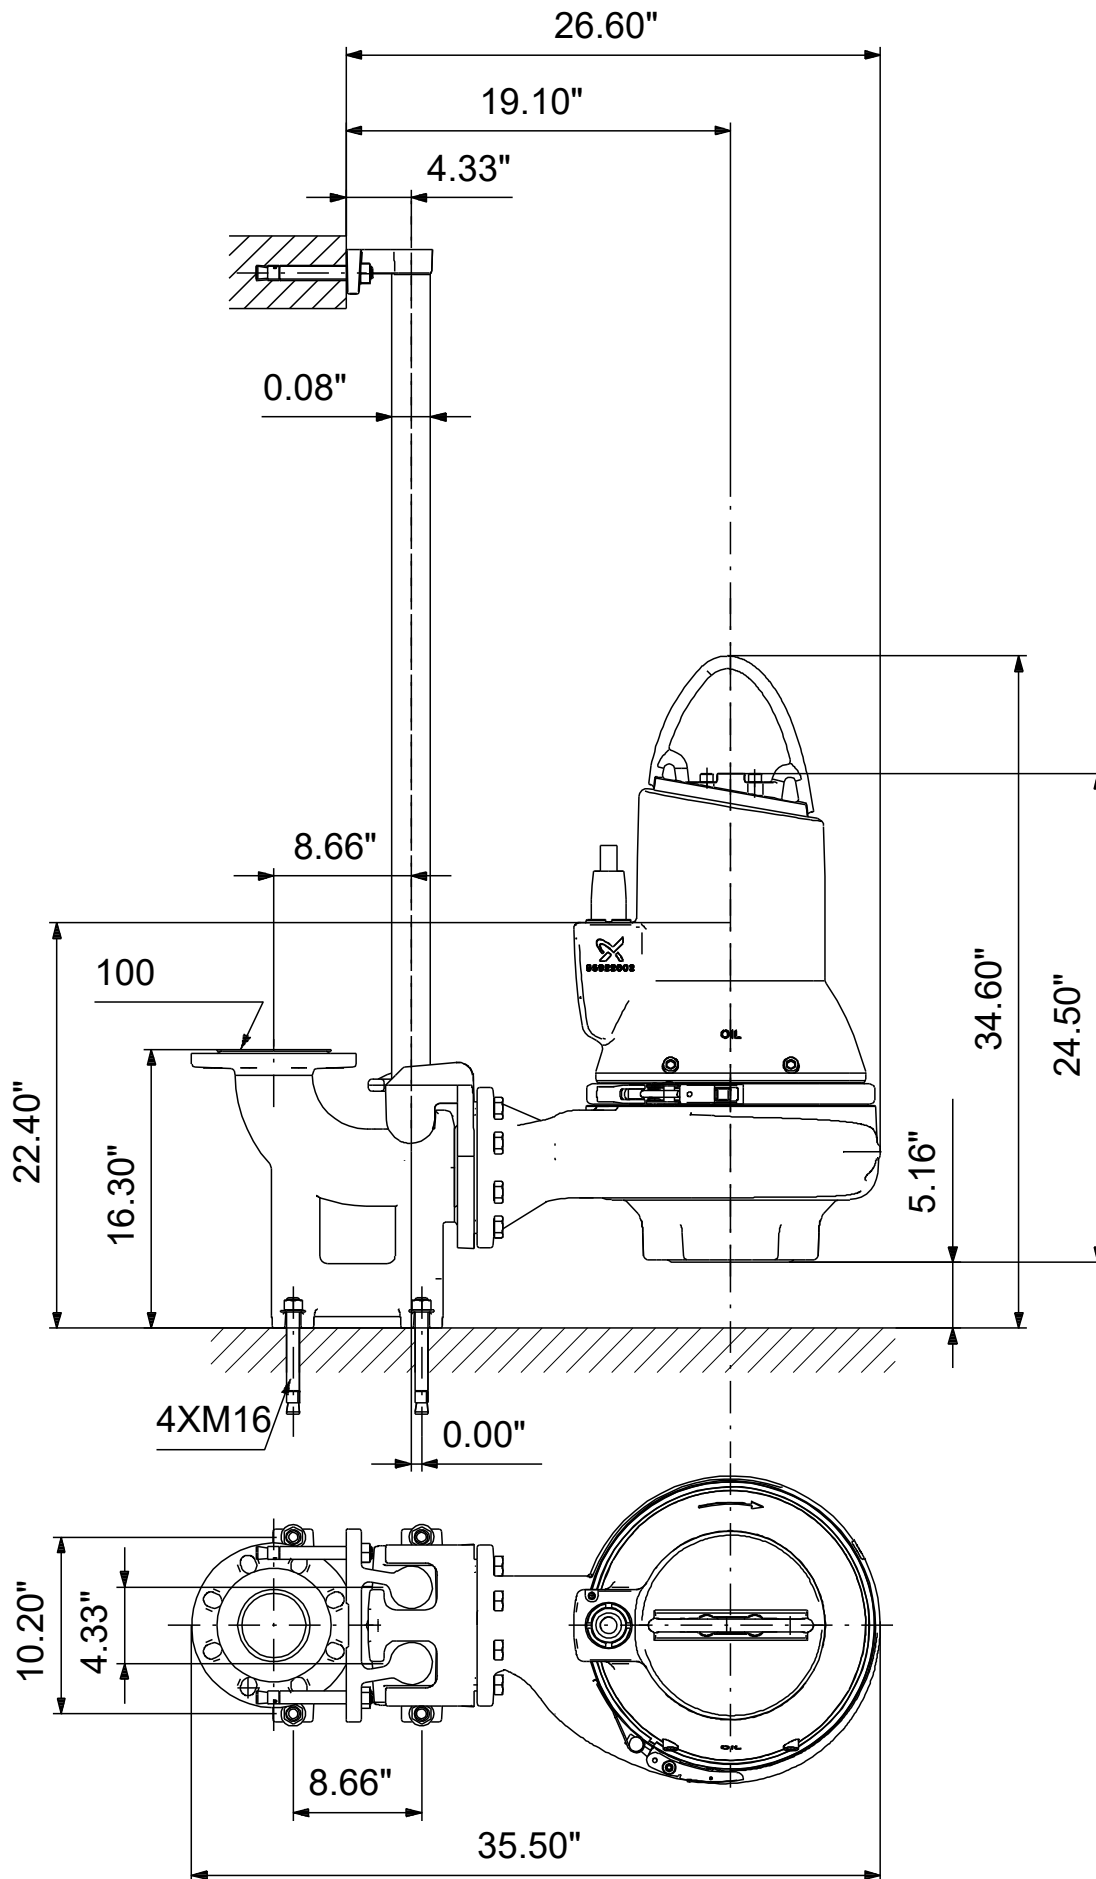

99030280 SLV.30.A40 .55.EX.4.61R.C 60 Hz

Note! All units are in [in] unless others are stated.
Disclaimer: This simplified dimensional drawing does not show all details.

99030280 SLV.30.A40 .55.EX.4.61R.C 60 Hz

Note! All units are in [in] unless others are stated
Disclaimer: This simplified dimensional drawing does not show all details.

99030280 SLV.30.A40 .55.EX.4.61R.C 60 Hz

Note! All units are in [in] unless others are stated.
Disclaimer: This simplified dimensional drawing does not show all details.