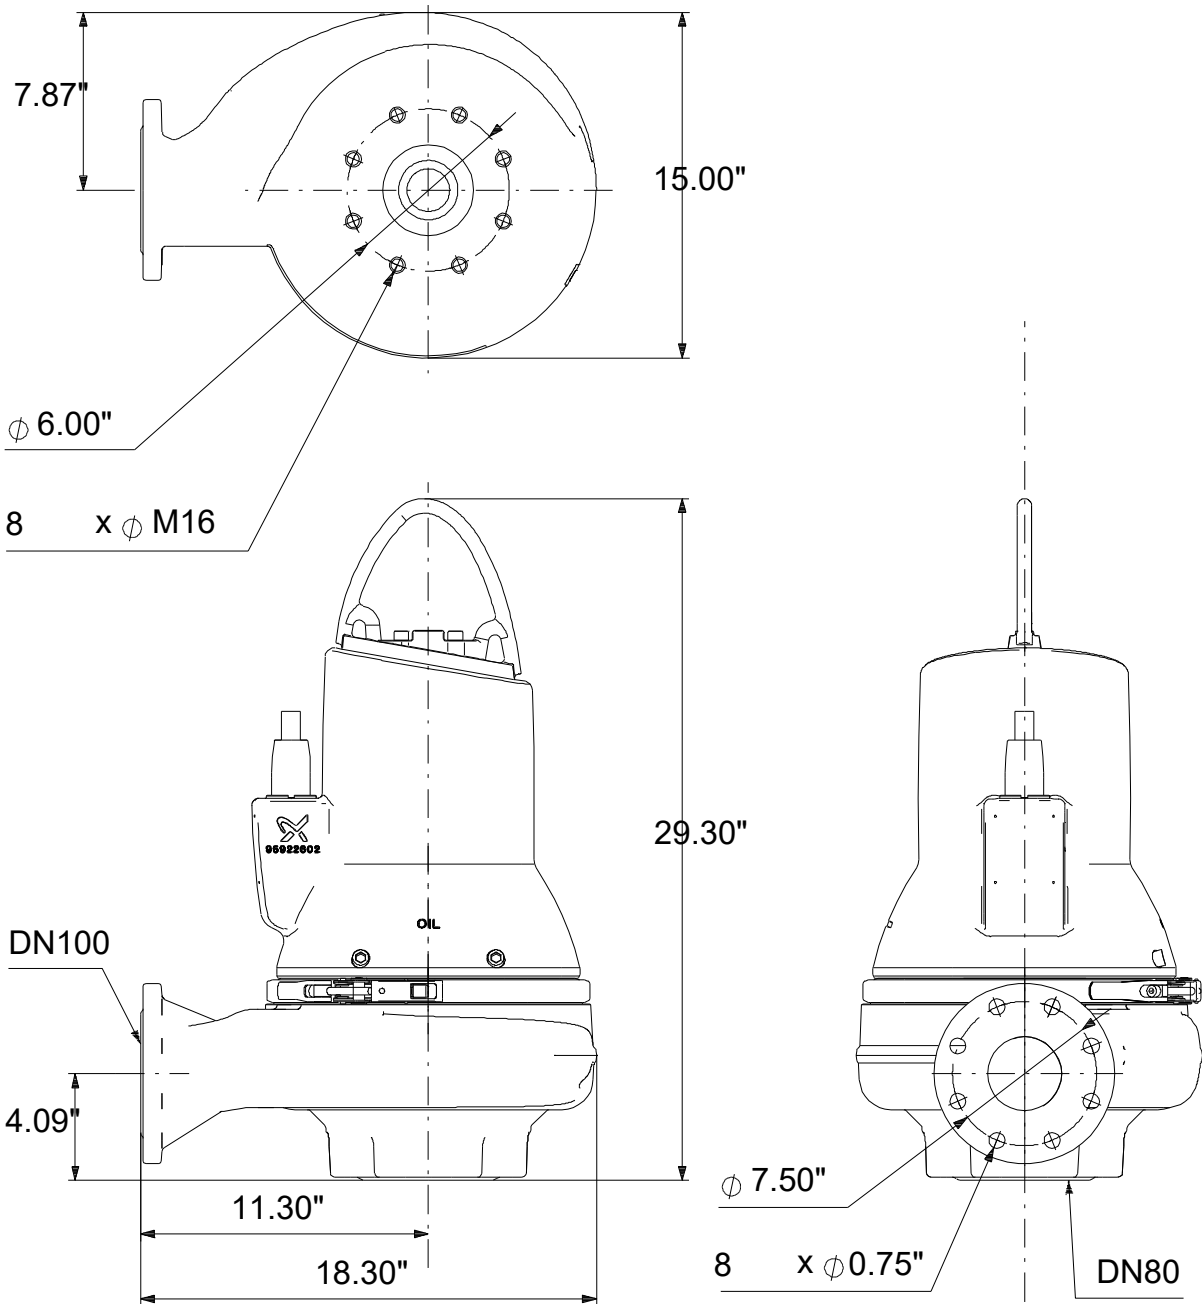

# 99030279 SLV.30.A40 .55.EX.2.61R.C 60 Hz

Note! All units are in [in] unless others are stated.  
Disclaimer: This simplified dimensional drawing does not show all details.

# 99030279 SLV.30.A40 .55.EX.2.61R.C 60 Hz

Note! All units are in [in] unless others are stated  
Disclaimer: This simplified dimensional drawing does not show all details.

99030279 SLV.30.A40 .55.EX.2.61R.C 60 Hz

Note! All units are in [in] unless others are stated.  
Disclaimer: This simplified dimensional drawing does not show all details.