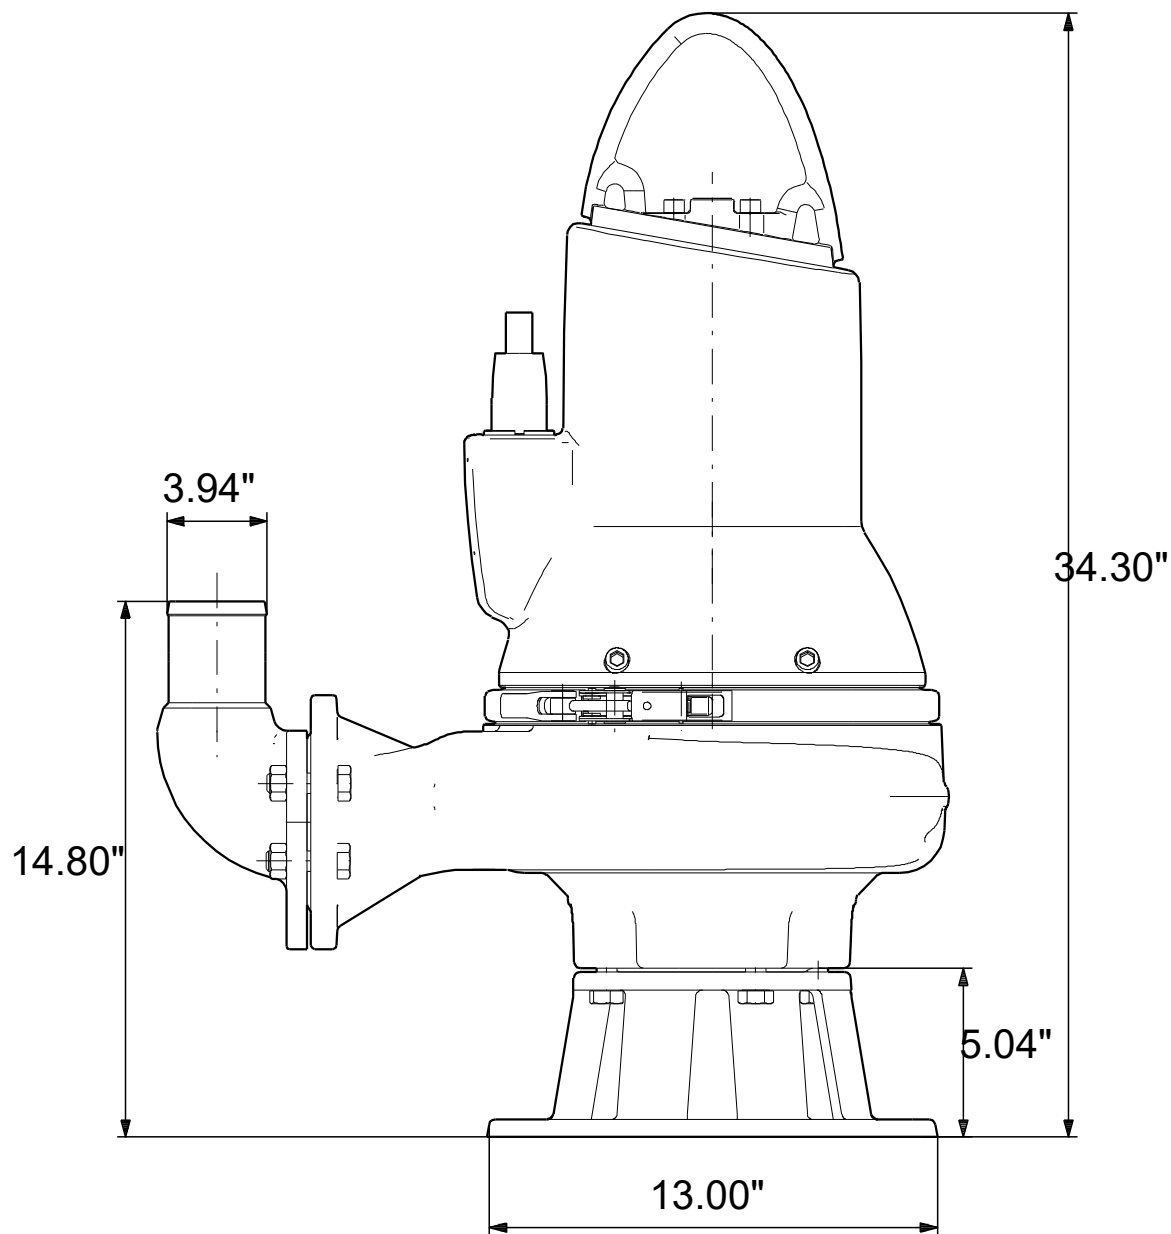

# 99030279 SLV.30.A40 .55.EX.2.61R.C 60 Hz

Note! All units are in [in] unless others are stated.  
Disclaimer: This simplified dimensional drawing does not show all details.

# 99030279 SLV.30.A40 .55.EX.2.61R.C 60 Hz

Note! All units are in [in] unless others are stated  
Disclaimer: This simplified dimensional drawing does not show all details.

99030279 SLV.30.A40 .55.EX.2.61R.C 60 Hz

Note! All units are in [in] unless others are stated.  
Disclaimer: This simplified dimensional drawing does not show all details.