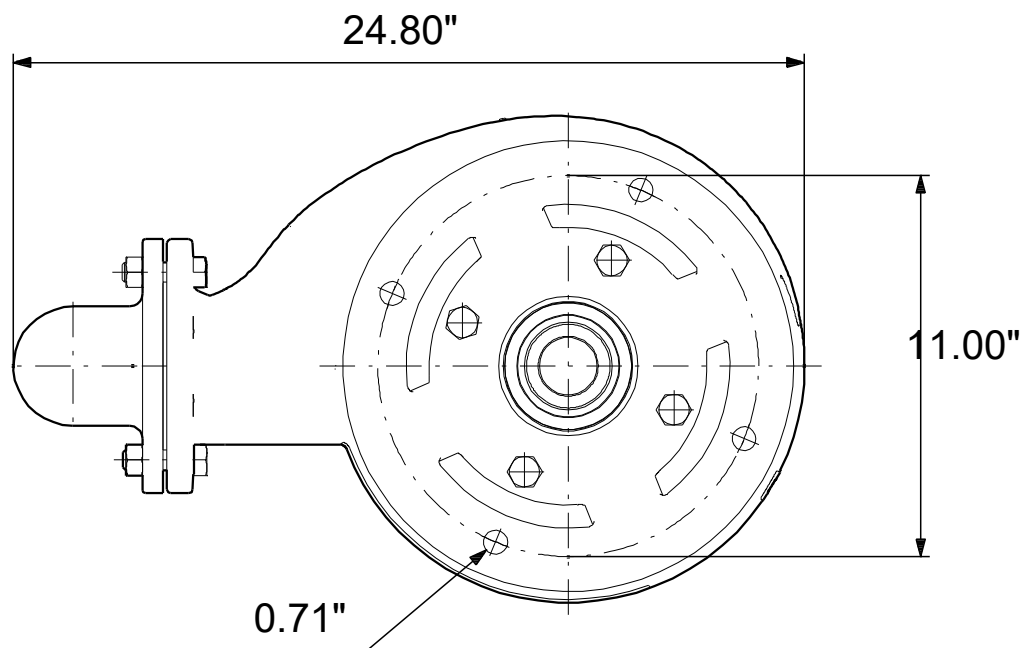

# 99030279 SLV.30.A40 .55.EX.2.61R.C 60 Hz

Note! All units are in [in] unless others are stated.  
Disclaimer: This simplified dimensional drawing does not show all details.

# 99030279 SLV.30.A40 .55.EX.2.61R.C 60 Hz

Note! All units are in [in] unless others are stated  
Disclaimer: This simplified dimensional drawing does not show all details.

99030279 SLV.30.A40 .55.EX.2.61R.C 60 Hz

Note! All units are in [in] unless others are stated.  
Disclaimer: This simplified dimensional drawing does not show all details.