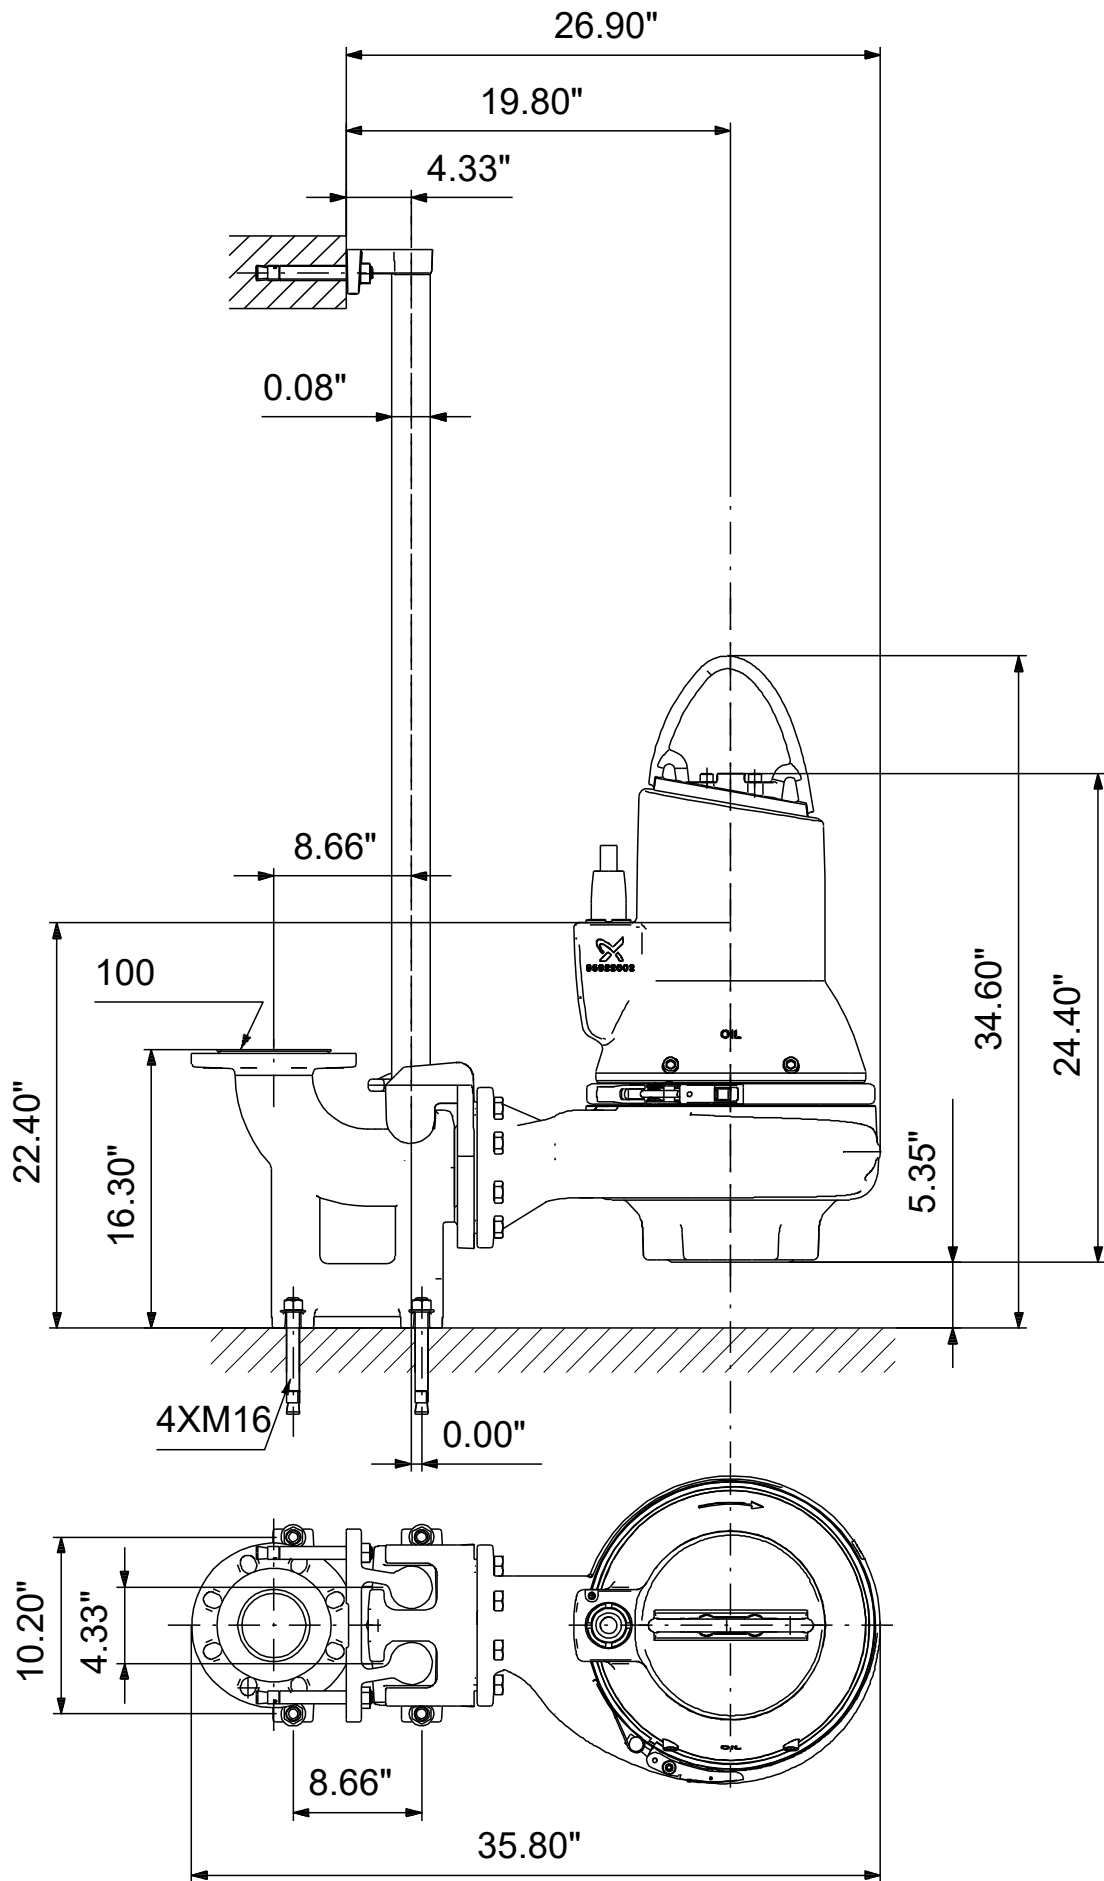

# 99030279 SLV.30.A40 .55.EX.2.61R.C 60 Hz

Note! All units are in [in] unless others are stated.  
Disclaimer: This simplified dimensional drawing does not show all details.

# 99030279 SLV.30.A40 .55.EX.2.61R.C 60 Hz

Note! All units are in [in] unless others are stated  
Disclaimer: This simplified dimensional drawing does not show all details.

99030279 SLV.30.A40 .55.EX.2.61R.C 60 Hz

Note! All units are in [in] unless others are stated.  
Disclaimer: This simplified dimensional drawing does not show all details.