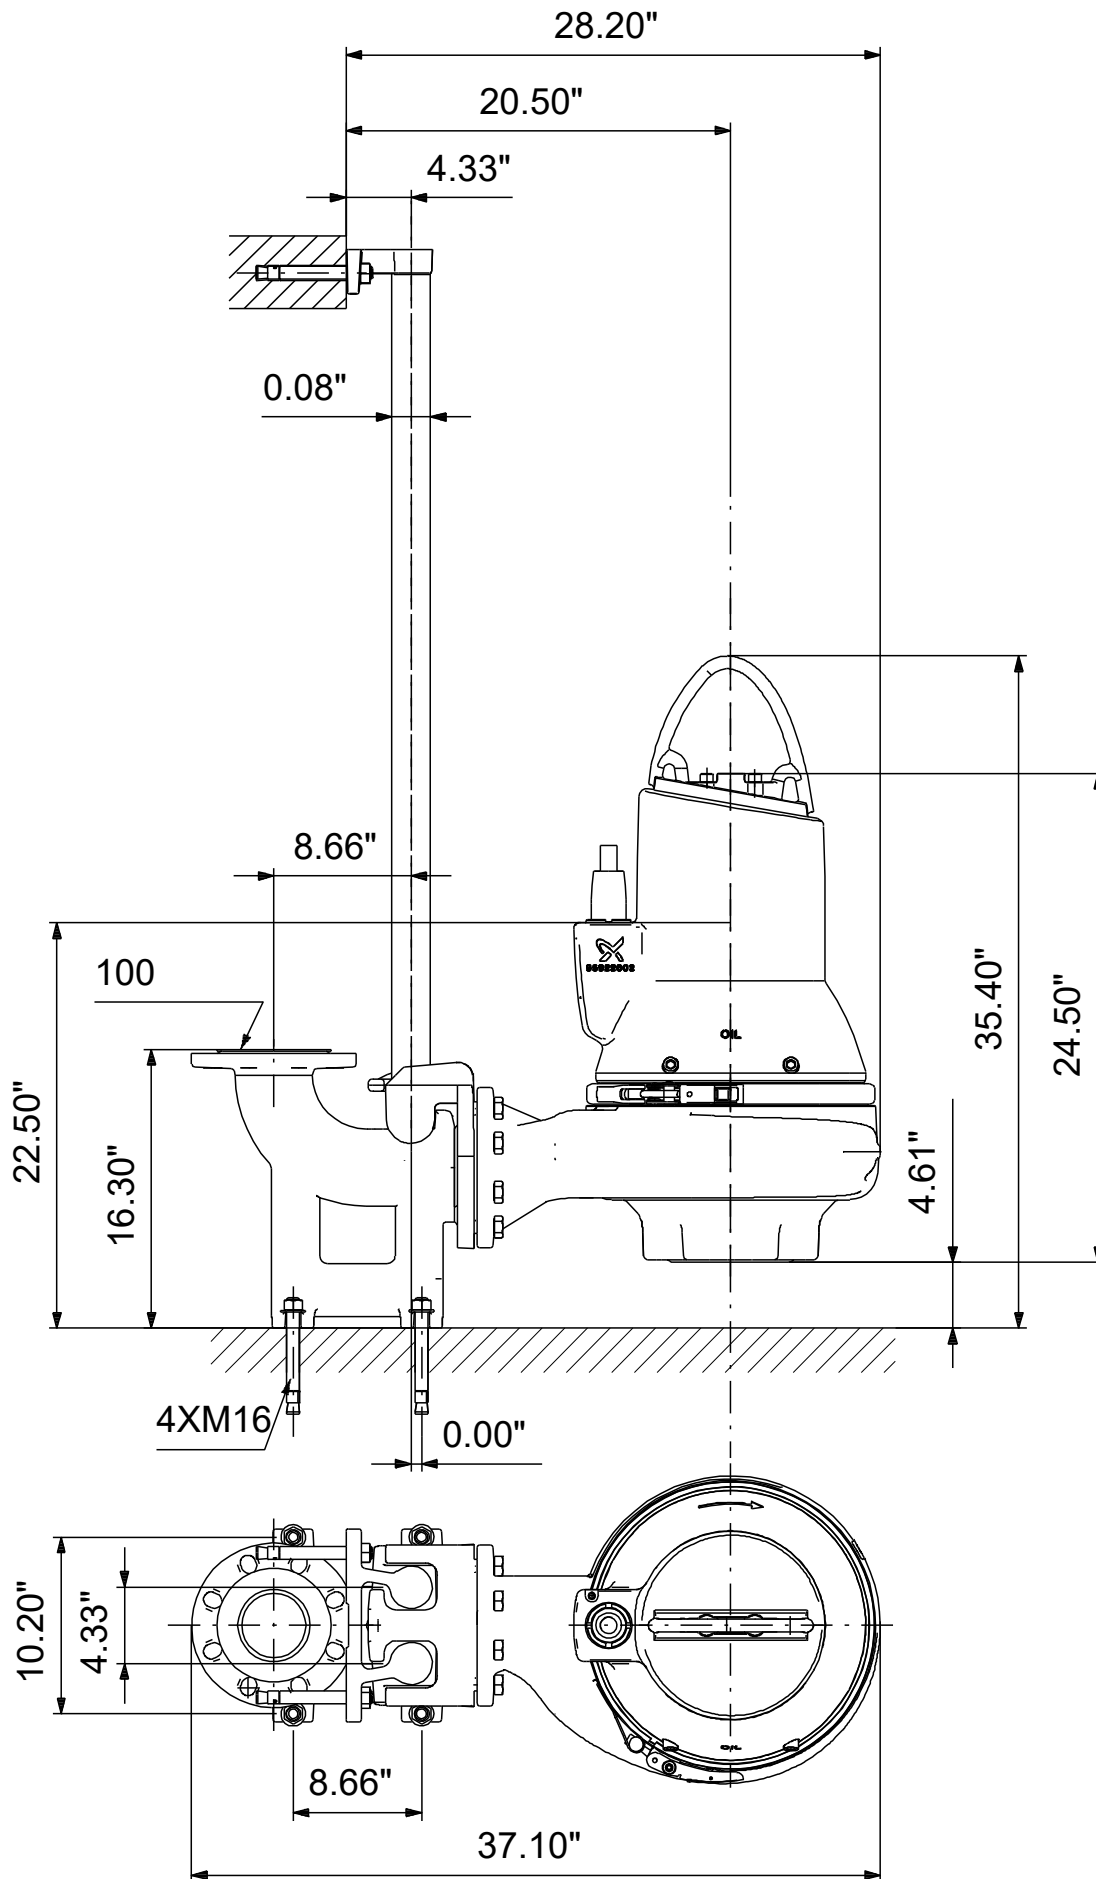

# 99030278 SLV.30.A40 .125.EX.2.61R.C 60 Hz

Note! All units are in [in] unless others are stated.  
Disclaimer: This simplified dimensional drawing does not show all details.

# 99030278 SLV.30.A40 .125.EX.2.61R.C 60 Hz

Note! All units are in [in] unless others are stated  
Disclaimer: This simplified dimensional drawing does not show all details.

99030278 SLV.30.A40 .125.EX.2.61R.C 60 Hz

Note! All units are in [in] unless others are stated.  
Disclaimer: This simplified dimensional drawing does not show all details.