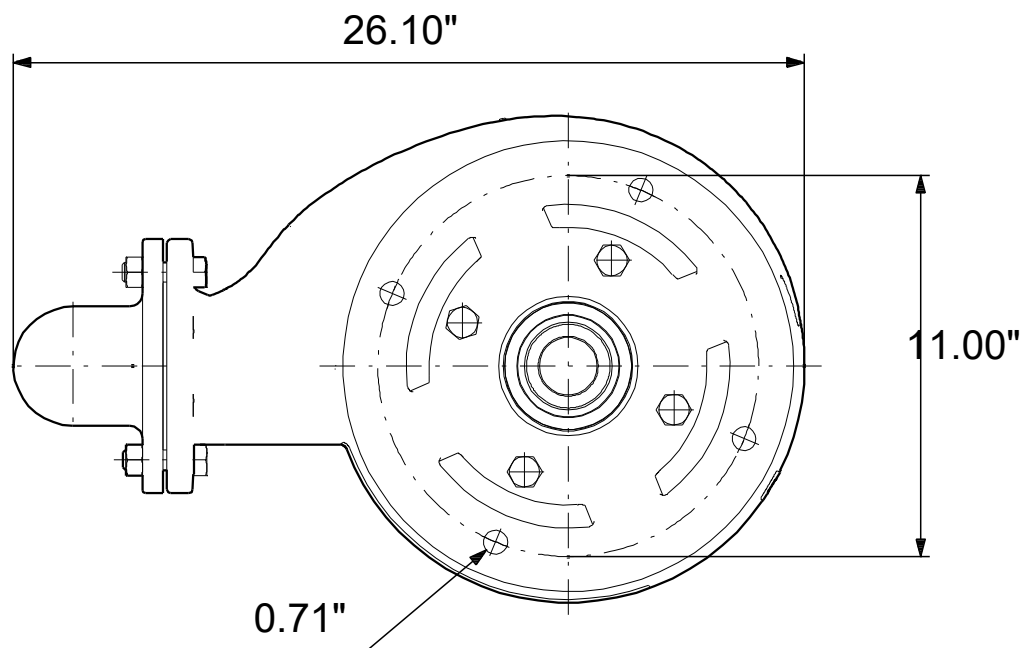

# 99030278 SLV.30.A40 .125.EX.2.61R.C 60 Hz

Note! All units are in [in] unless others are stated.  
Disclaimer: This simplified dimensional drawing does not show all details.

# 99030278 SLV.30.A40 .125.EX.2.61R.C 60 Hz

Note! All units are in [in] unless others are stated  
Disclaimer: This simplified dimensional drawing does not show all details.

99030278 SLV.30.A40 .125.EX.2.61R.C 60 Hz

Note! All units are in [in] unless others are stated.  
Disclaimer: This simplified dimensional drawing does not show all details.