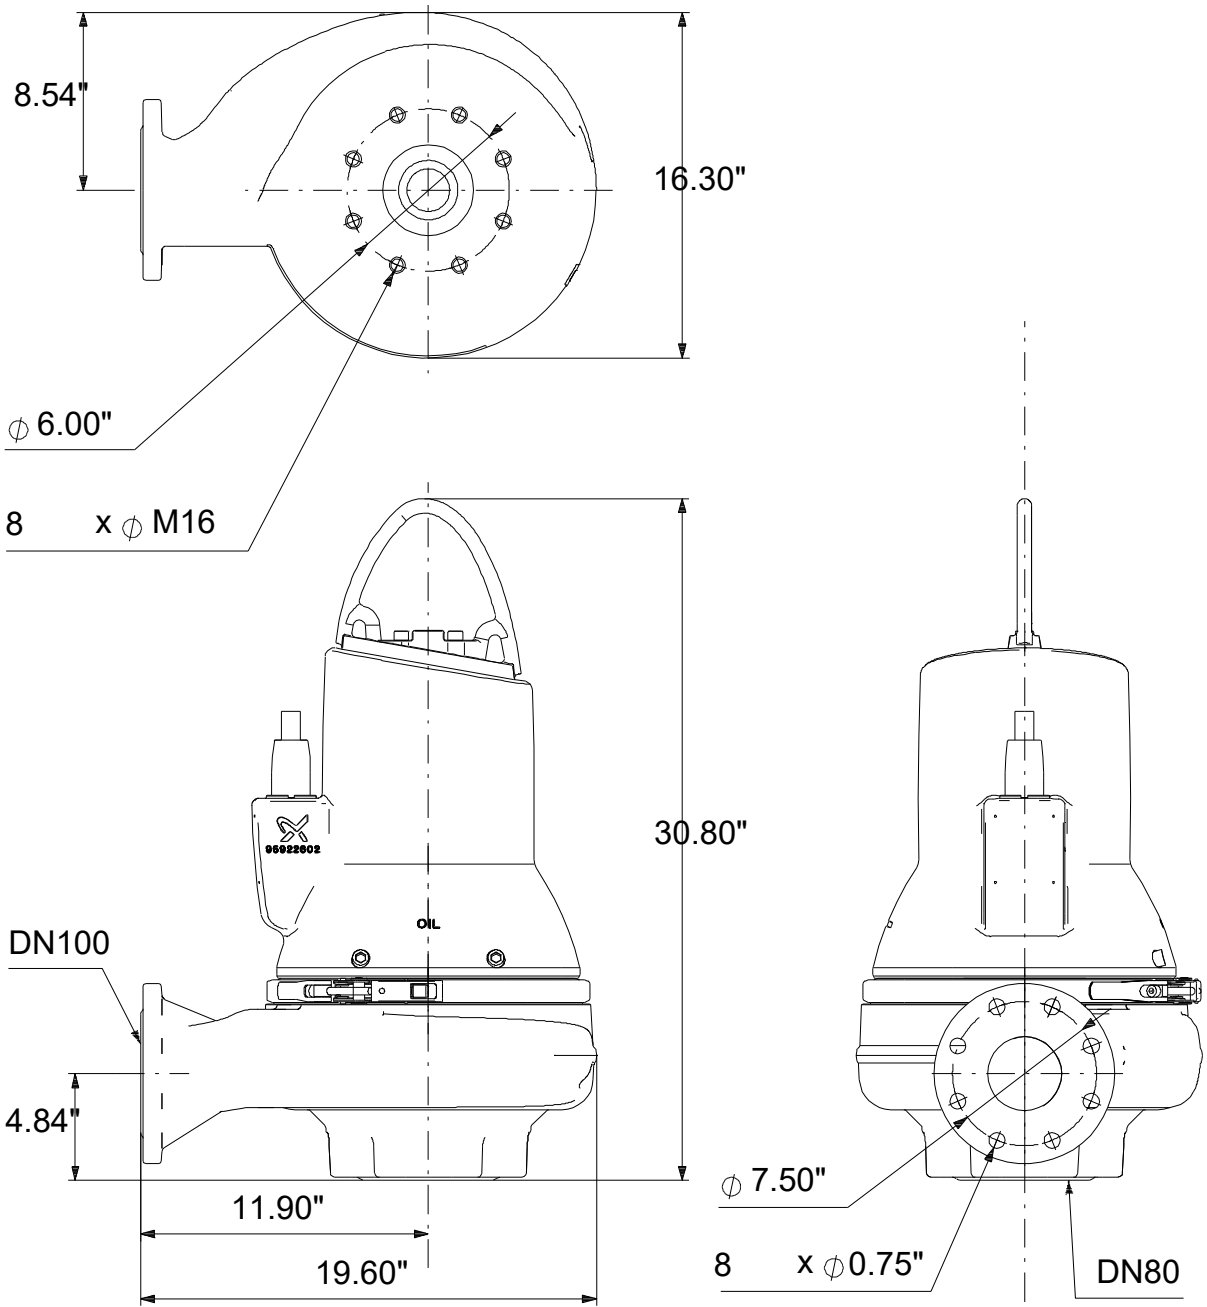

# 99030278 SLV.30.A40 .125.EX.2.61R.C 60 Hz

Note! All units are in [in] unless others are stated.  
Disclaimer: This simplified dimensional drawing does not show all details.

# 99030278 SLV.30.A40 .125.EX.2.61R.C 60 Hz

Note! All units are in [in] unless others are stated  
Disclaimer: This simplified dimensional drawing does not show all details.

99030278 SLV.30.A40 .125.EX.2.61R.C 60 Hz

Note! All units are in [in] unless others are stated.  
Disclaimer: This simplified dimensional drawing does not show all details.