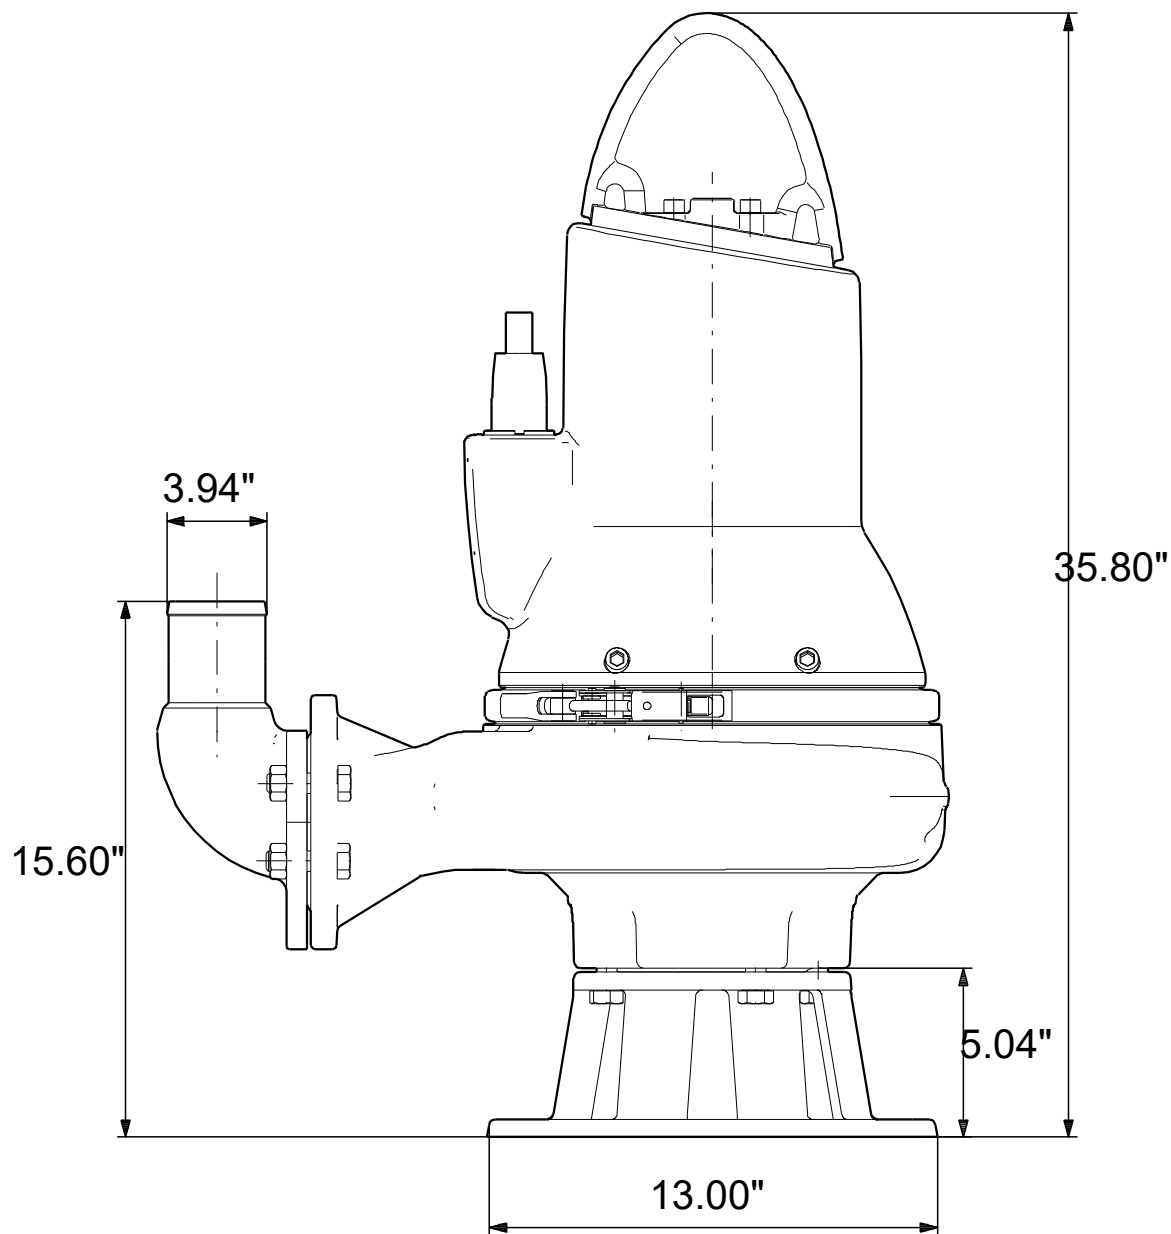

# 99030278 SLV.30.A40 .125.EX.2.61R.C 60 Hz

Note! All units are in [in] unless others are stated.  
Disclaimer: This simplified dimensional drawing does not show all details.

# 99030278 SLV.30.A40 .125.EX.2.61R.C 60 Hz

Note! All units are in [in] unless others are stated  
Disclaimer: This simplified dimensional drawing does not show all details.

99030278 SLV.30.A40 .125.EX.2.61R.C 60 Hz

Note! All units are in [in] unless others are stated.  
Disclaimer: This simplified dimensional drawing does not show all details.