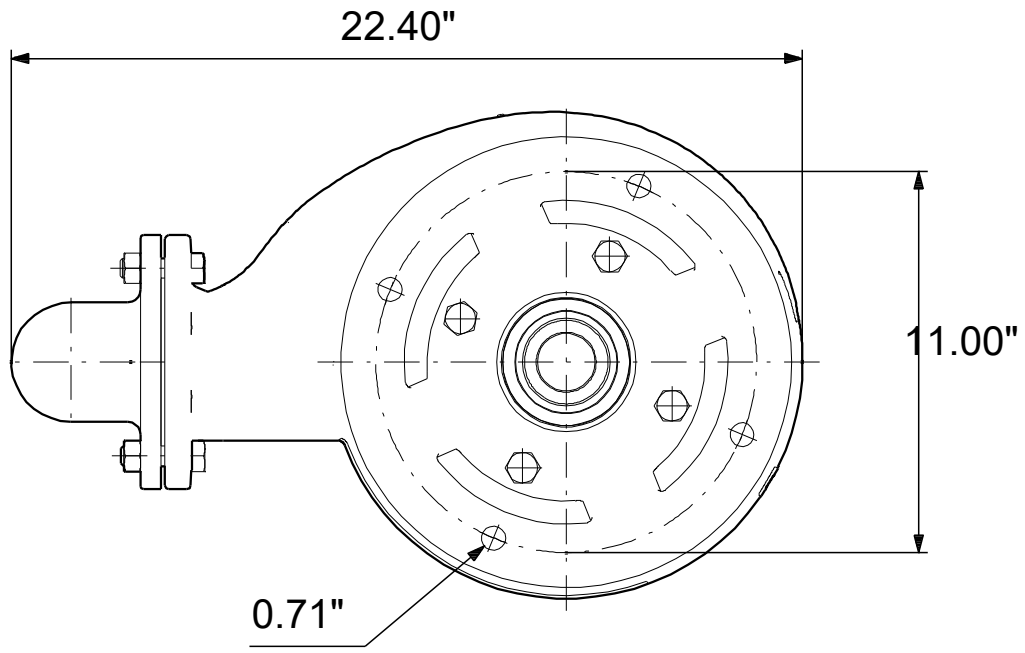

99030277 SLV.30.A40 .18.EX.4.61R.C 60 Hz

Note! All units are in [in] unless others are stated.
Disclaimer: This simplified dimensional drawing does not show all details.

99030277 SLV.30.A40 .18.EX.4.61R.C 60 Hz

Note! All units are in [in] unless others are stated
Disclaimer: This simplified dimensional drawing does not show all details.

99030277 SLV.30.A40 .18.EX.4.61R.C 60 Hz

Note! All units are in [in] unless others are stated.
Disclaimer: This simplified dimensional drawing does not show all details.