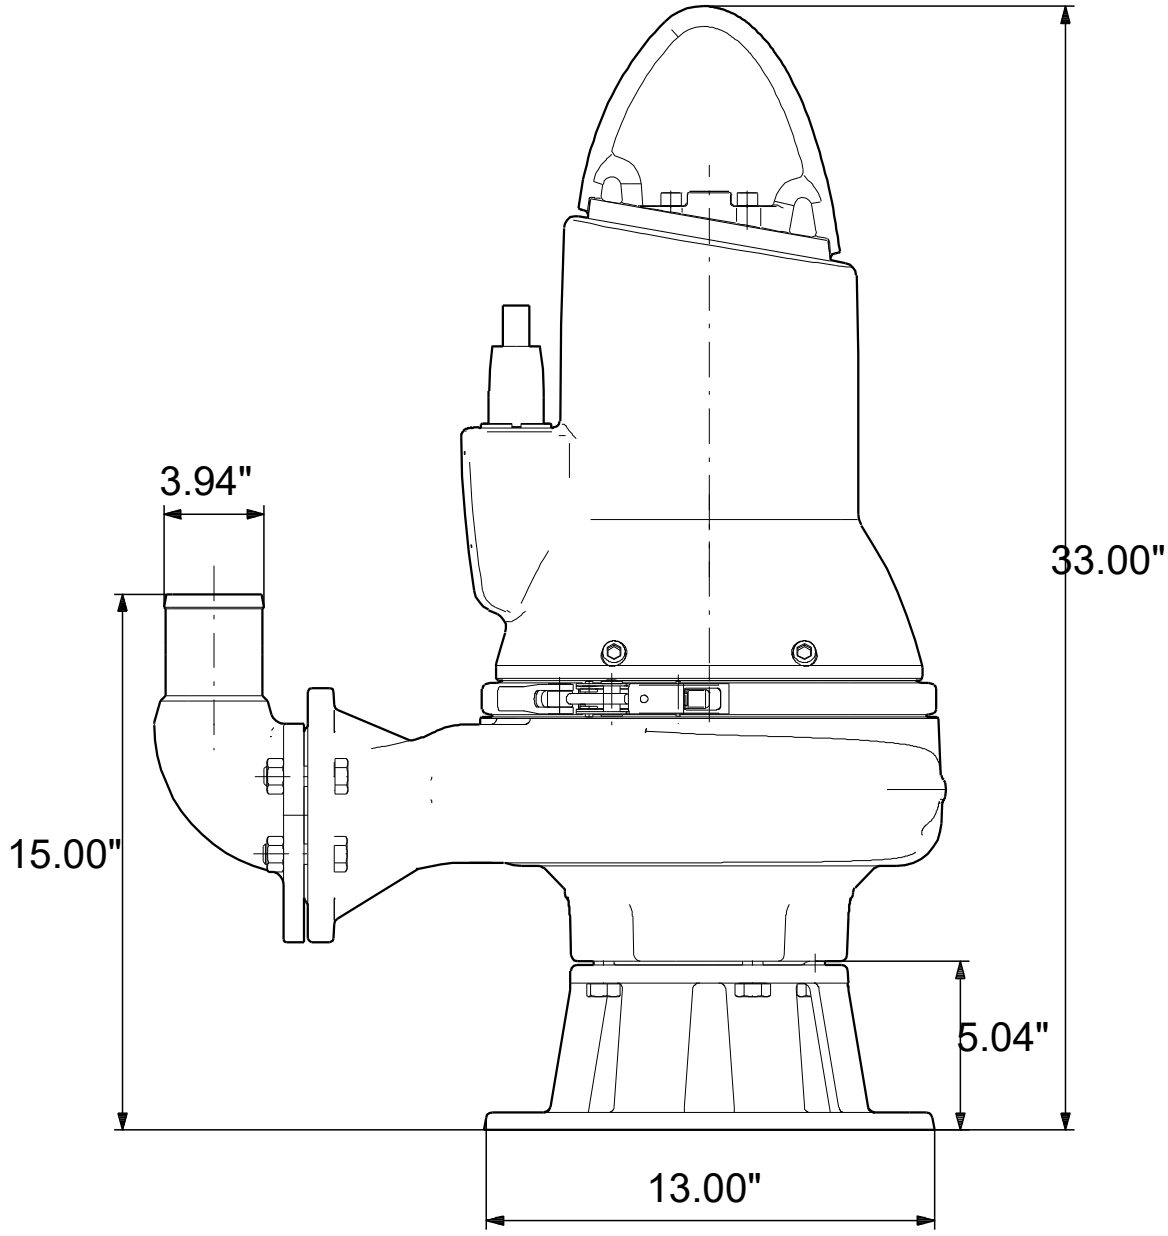

99030277 SLV.30.A40 .18.EX.4.61R.C 60 Hz

Note! All units are in [in] unless others are stated.
Disclaimer: This simplified dimensional drawing does not show all details.

99030277 SLV.30.A40 .18.EX.4.61R.C 60 Hz

Note! All units are in [in] unless others are stated
Disclaimer: This simplified dimensional drawing does not show all details.

99030277 SLV.30.A40 .18.EX.4.61R.C 60 Hz

Note! All units are in [in] unless others are stated.
Disclaimer: This simplified dimensional drawing does not show all details.