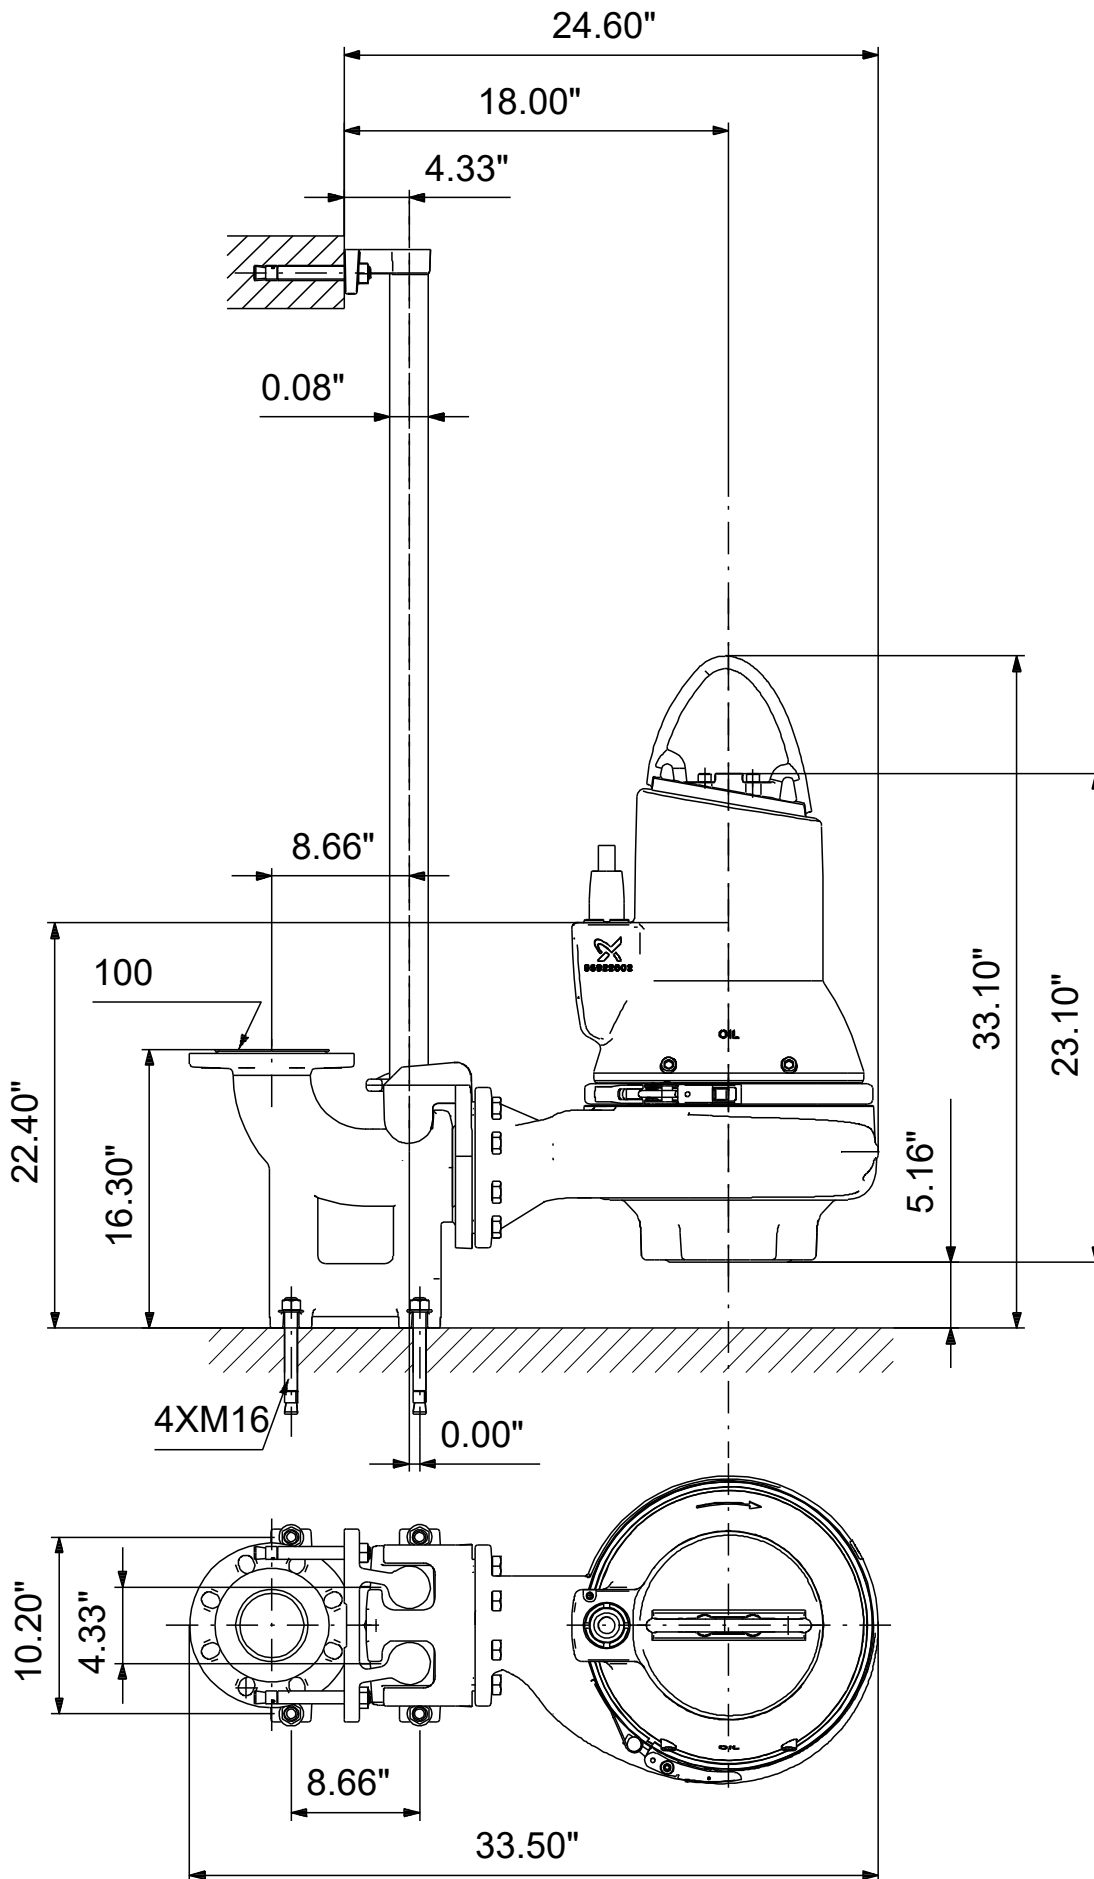

99030277 SLV.30.A40 .18.EX.4.61R.C 60 Hz

Note! All units are in [in] unless others are stated.
Disclaimer: This simplified dimensional drawing does not show all details.

99030277 SLV.30.A40 .18.EX.4.61R.C 60 Hz

Note! All units are in [in] unless others are stated
Disclaimer: This simplified dimensional drawing does not show all details.

99030277 SLV.30.A40 .18.EX.4.61R.C 60 Hz

Note! All units are in [in] unless others are stated.
Disclaimer: This simplified dimensional drawing does not show all details.