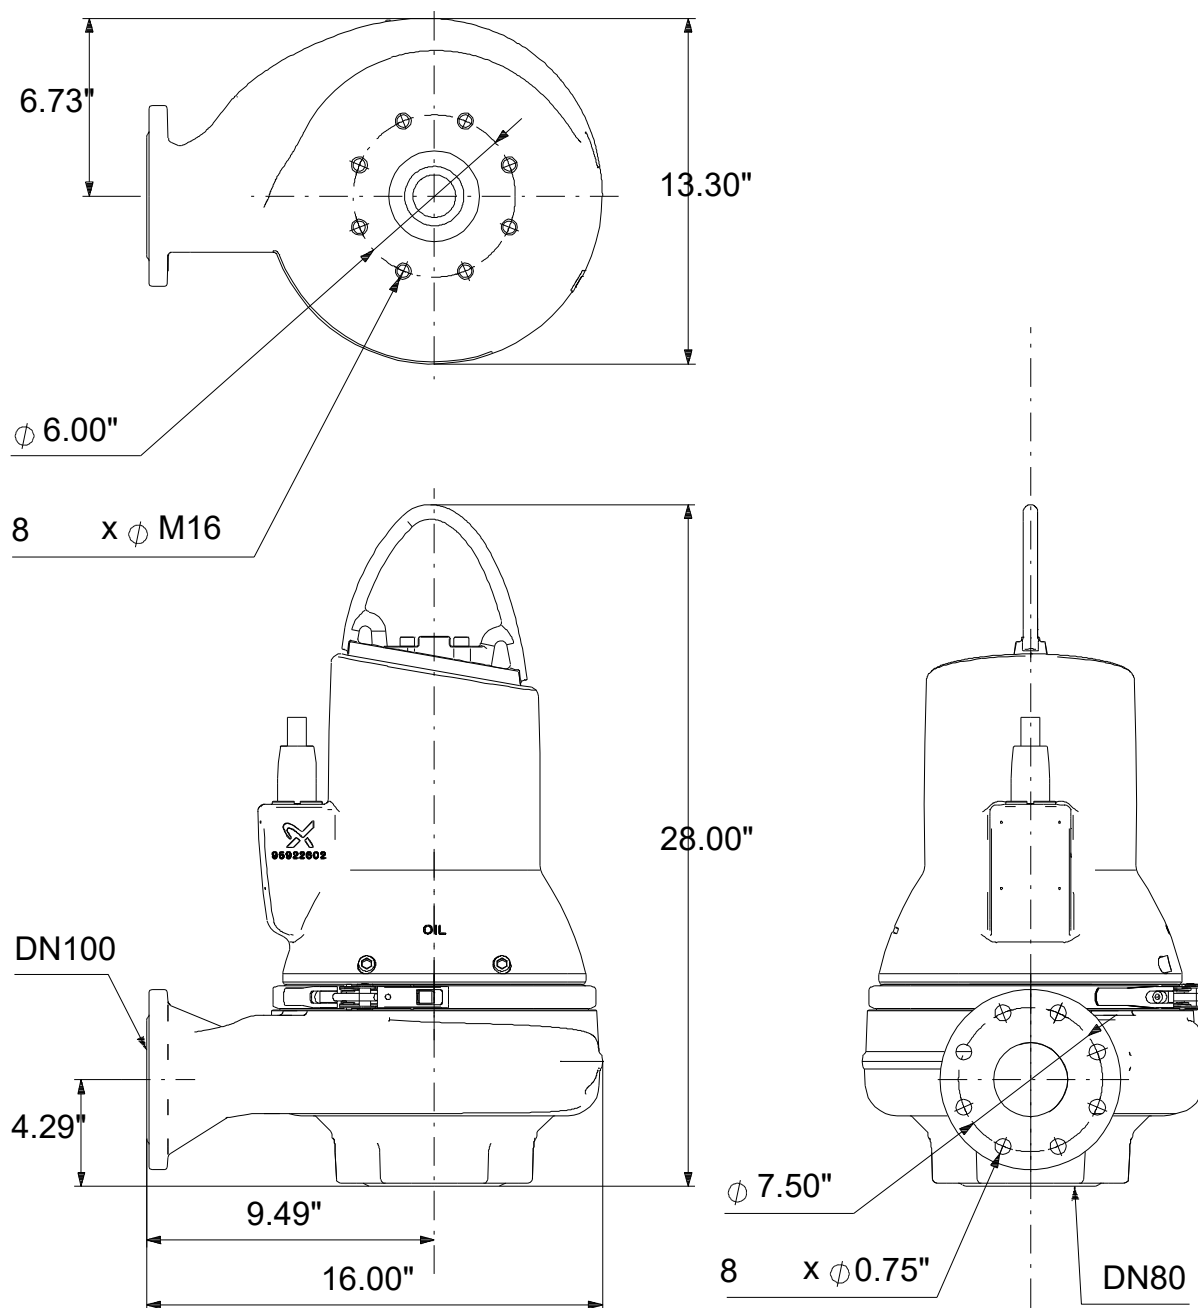

99030277 SLV.30.A40 .18.EX.4.61R.C 60 Hz

Note! All units are in [in] unless others are stated.
Disclaimer: This simplified dimensional drawing does not show all details.

99030277 SLV.30.A40 .18.EX.4.61R.C 60 Hz

Note! All units are in [in] unless others are stated
Disclaimer: This simplified dimensional drawing does not show all details.

99030277 SLV.30.A40 .18.EX.4.61R.C 60 Hz

Note! All units are in [in] unless others are stated.
Disclaimer: This simplified dimensional drawing does not show all details.