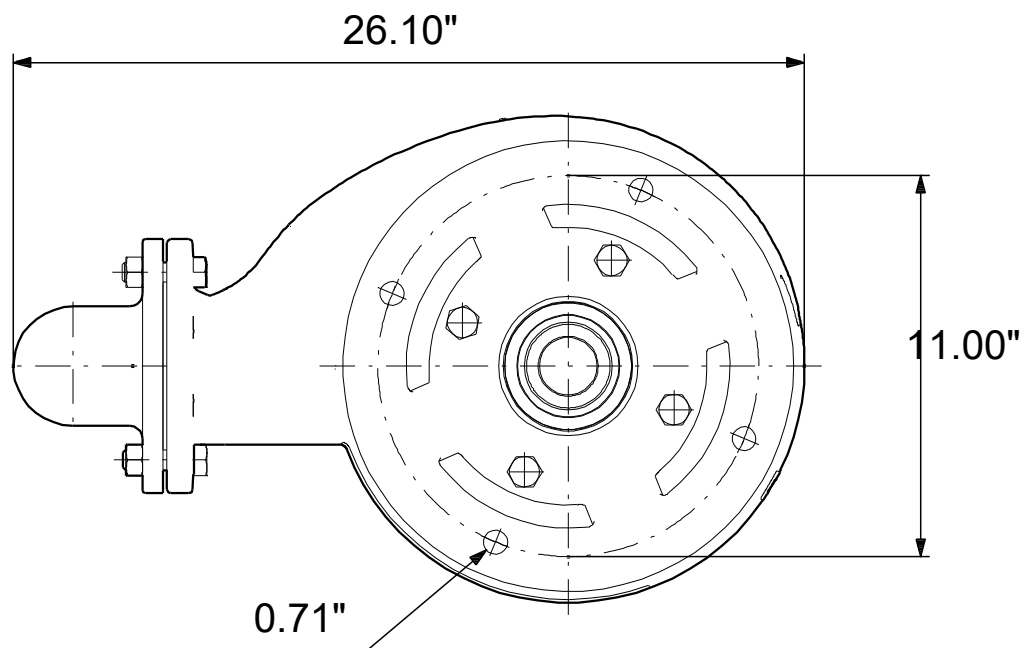

99030275 SLV.30.A40 .150.EX.2.61R.C 60 Hz

Note! All units are in [in] unless others are stated.
Disclaimer: This simplified dimensional drawing does not show all details.

99030275 SLV.30.A40 .150.EX.2.61R.C 60 Hz

Note! All units are in [in] unless others are stated
Disclaimer: This simplified dimensional drawing does not show all details.

99030275 SLV.30.A40 .150.EX.2.61R.C 60 Hz

Note! All units are in [in] unless others are stated.
Disclaimer: This simplified dimensional drawing does not show all details.