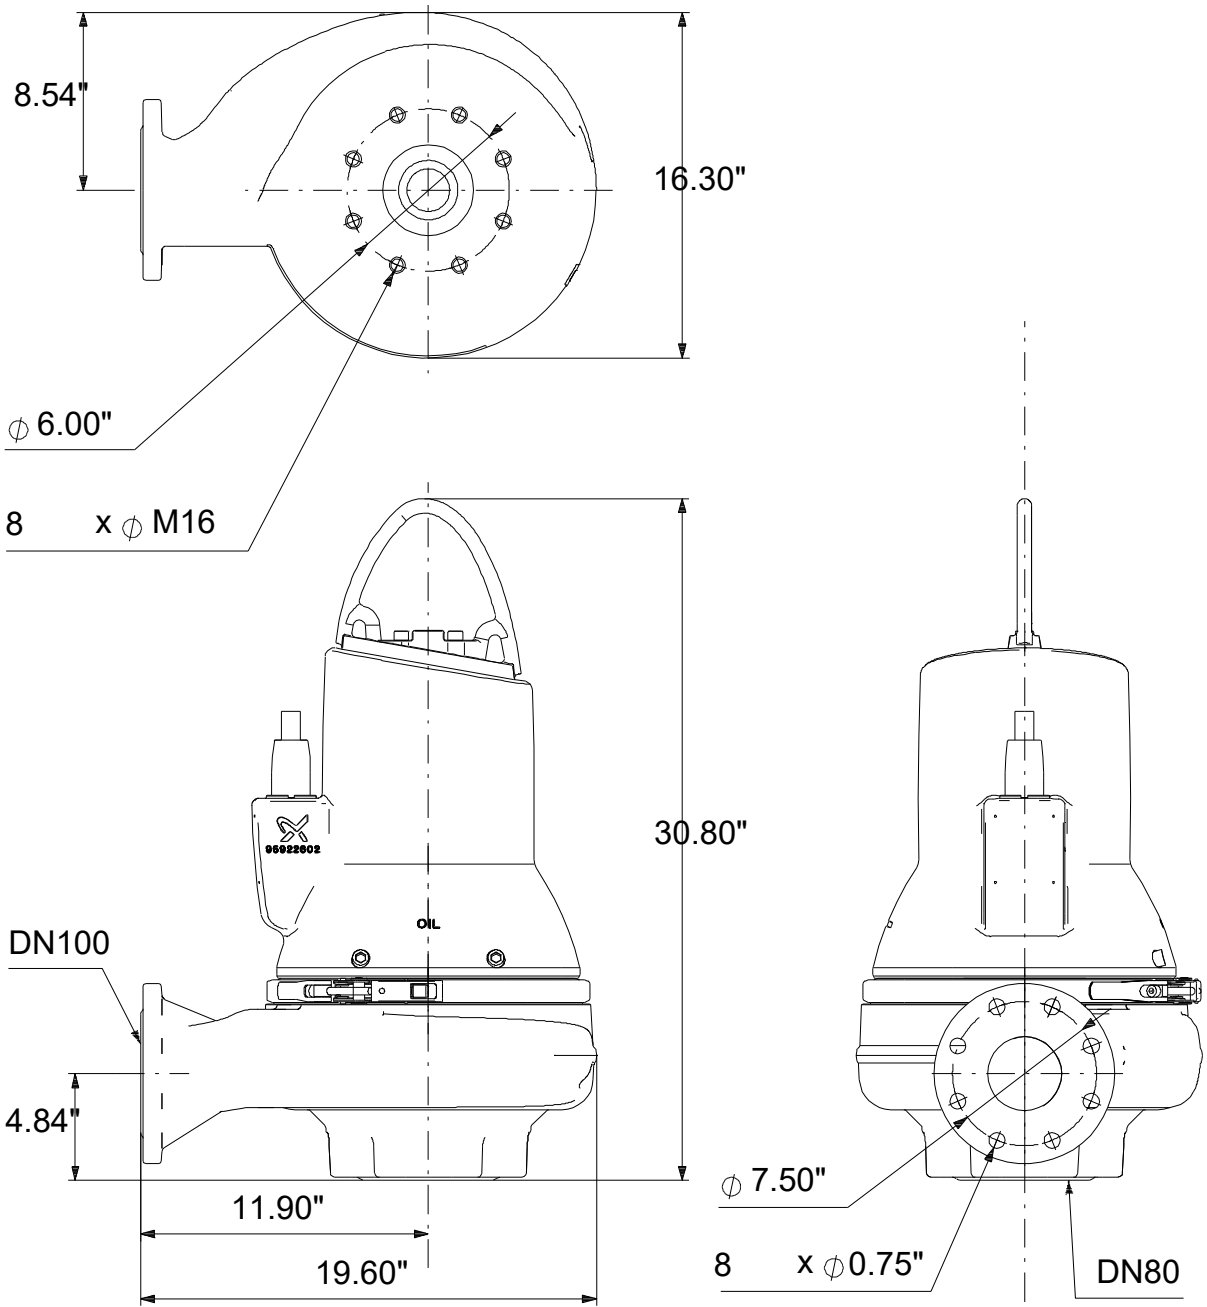

99030275 SLV.30.A40 .150.EX.2.61R.C 60 Hz

Note! All units are in [in] unless others are stated.
Disclaimer: This simplified dimensional drawing does not show all details.

99030275 SLV.30.A40 .150.EX.2.61R.C 60 Hz

Note! All units are in [in] unless others are stated
Disclaimer: This simplified dimensional drawing does not show all details.

99030275 SLV.30.A40 .150.EX.2.61R.C 60 Hz

Note! All units are in [in] unless others are stated.
Disclaimer: This simplified dimensional drawing does not show all details.