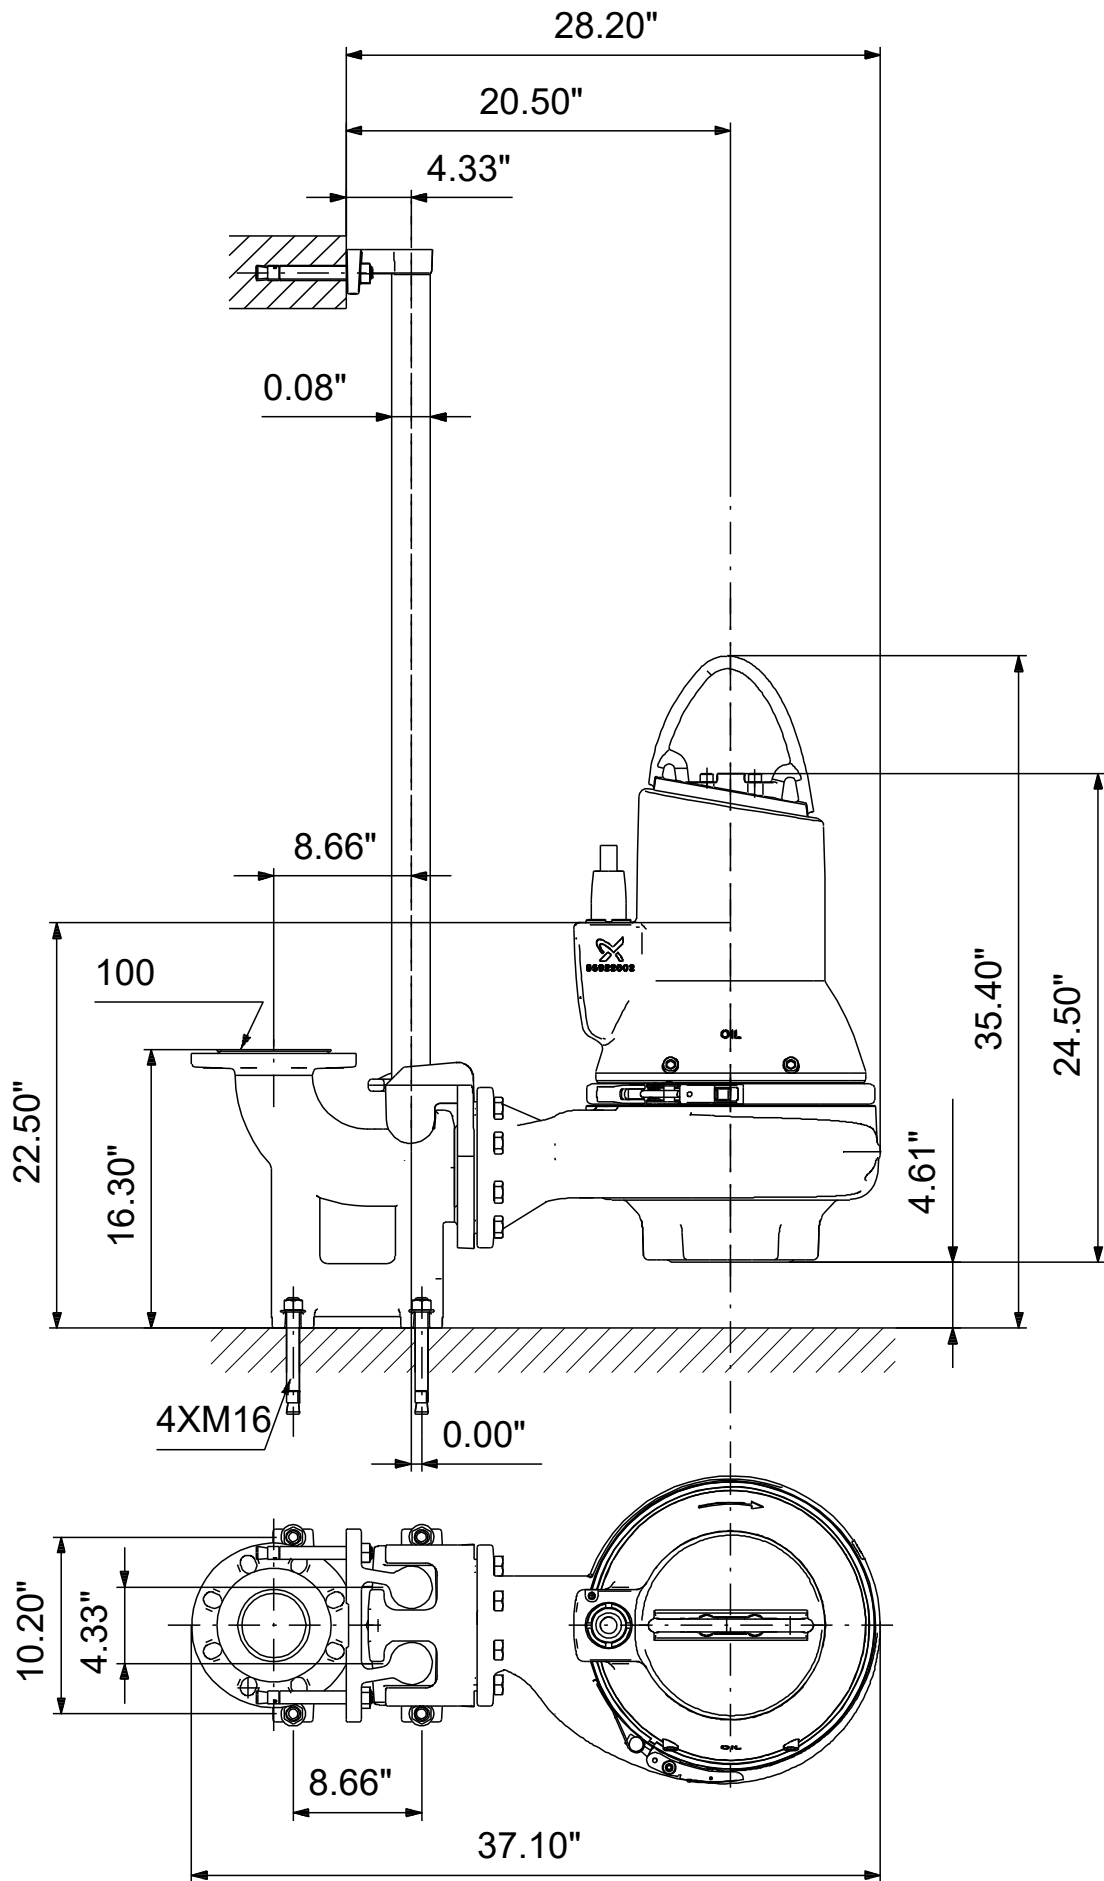

99030275 SLV.30.A40 .150.EX.2.61R.C 60 Hz

Note! All units are in [in] unless others are stated.
Disclaimer: This simplified dimensional drawing does not show all details.

99030275 SLV.30.A40 .150.EX.2.61R.C 60 Hz

Note! All units are in [in] unless others are stated
Disclaimer: This simplified dimensional drawing does not show all details.

99030275 SLV.30.A40 .150.EX.2.61R.C 60 Hz

Note! All units are in [in] unless others are stated.
Disclaimer: This simplified dimensional drawing does not show all details.