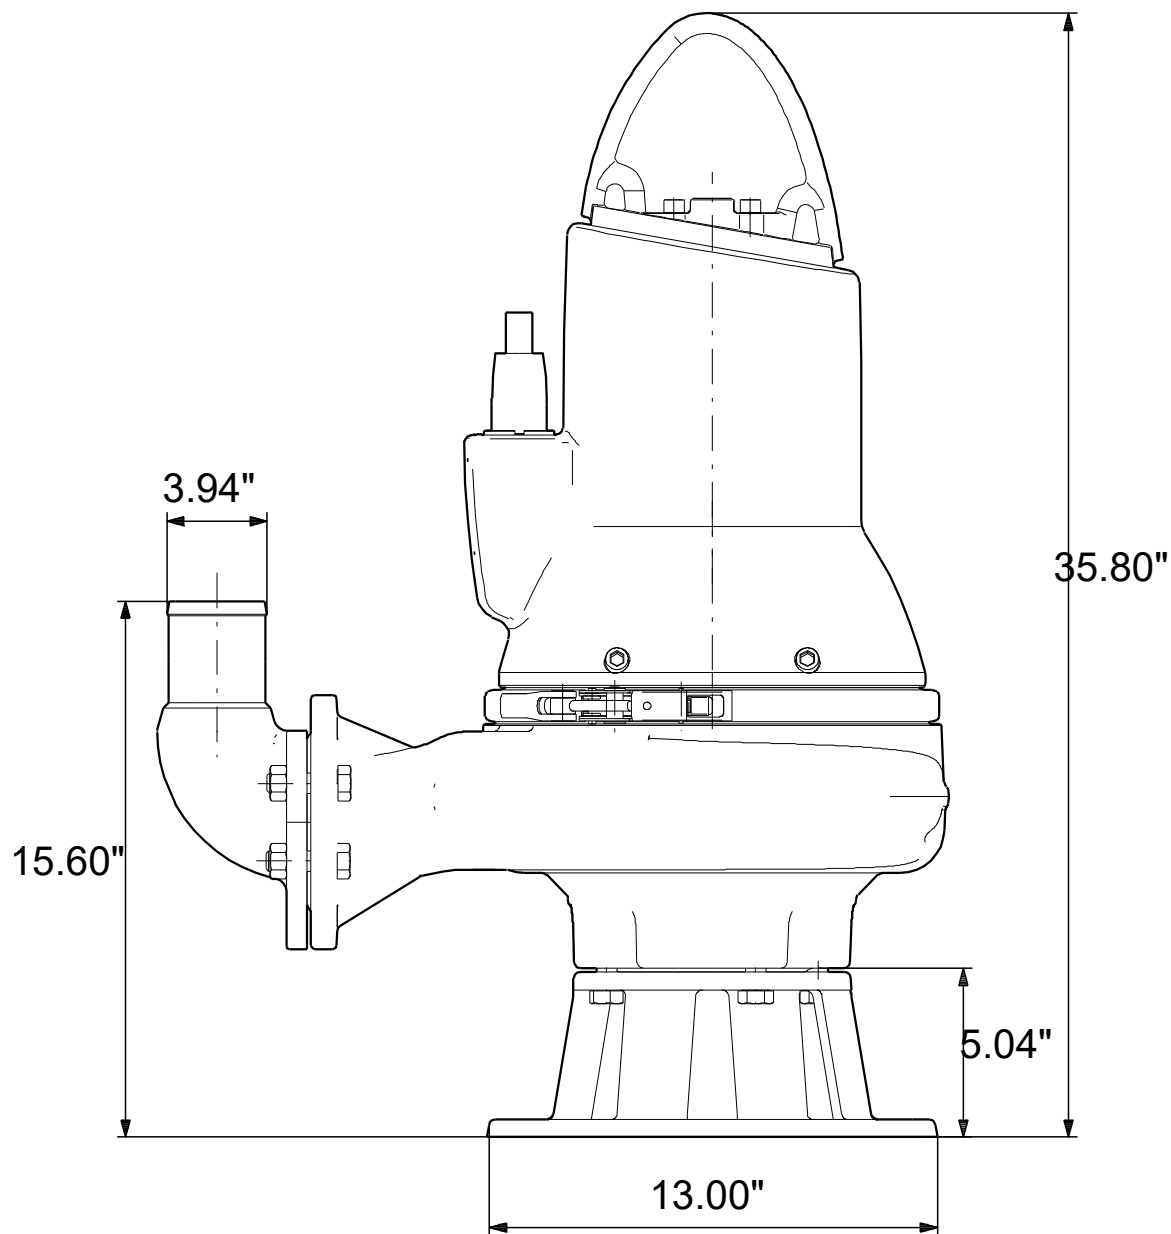

99030275 SLV.30.A40 .150.EX.2.61R.C 60 Hz

Note! All units are in [in] unless others are stated.
Disclaimer: This simplified dimensional drawing does not show all details.

99030275 SLV.30.A40 .150.EX.2.61R.C 60 Hz

Note! All units are in [in] unless others are stated
Disclaimer: This simplified dimensional drawing does not show all details.

99030275 SLV.30.A40 .150.EX.2.61R.C 60 Hz

Note! All units are in [in] unless others are stated.
Disclaimer: This simplified dimensional drawing does not show all details.