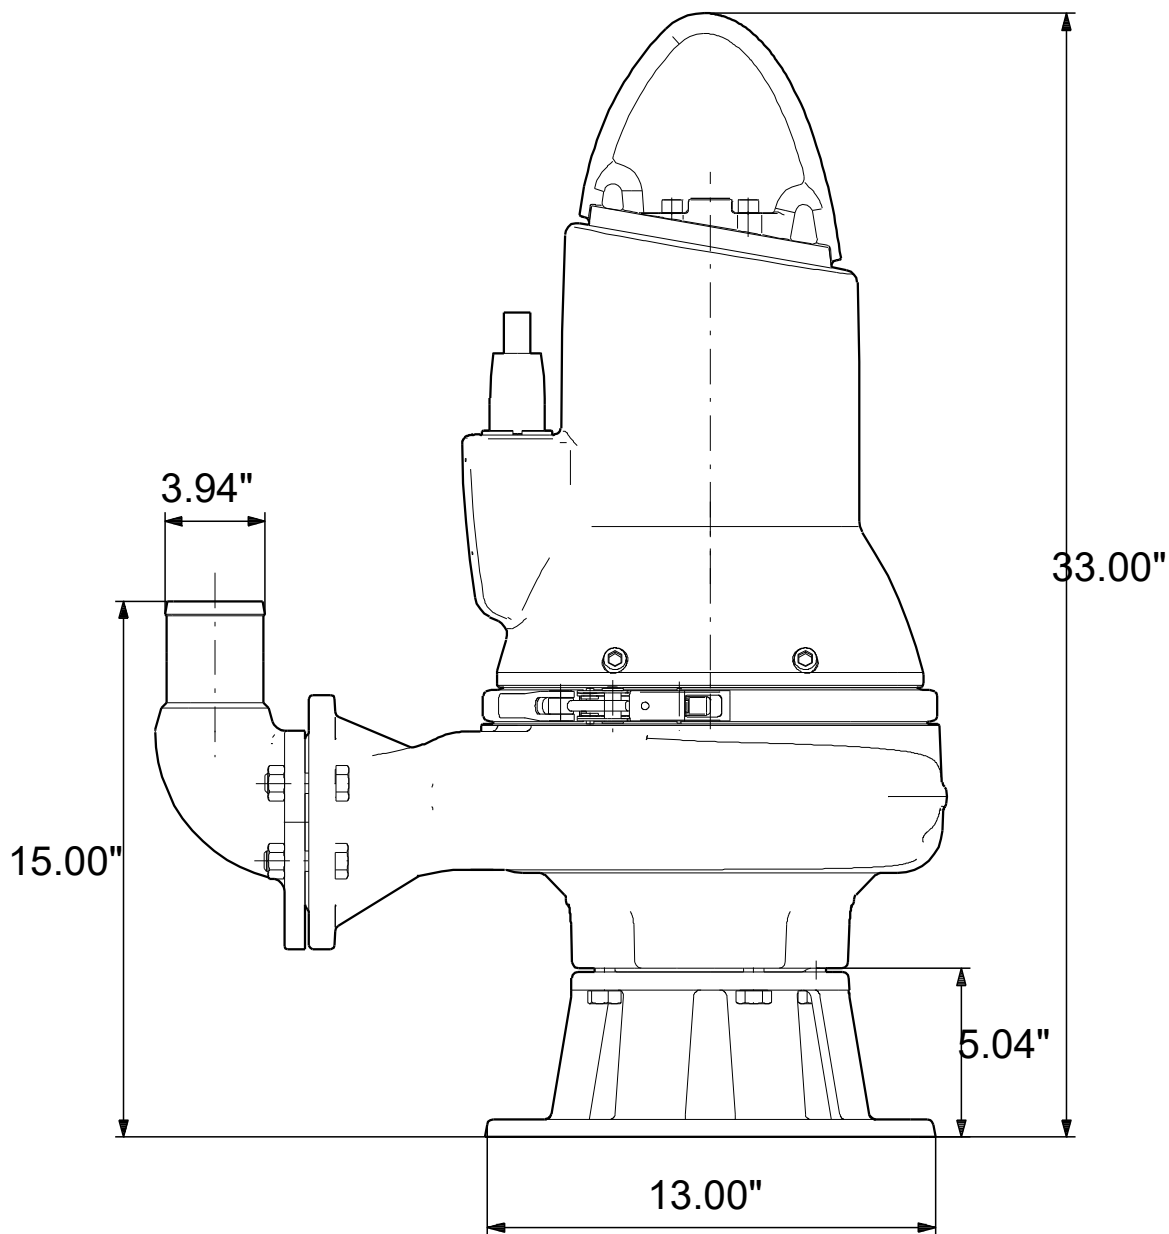

# 99030272 SLV.30.A40 .30.EX.4.61R.C 60 Hz

Note! All units are in [in] unless others are stated.  
Disclaimer: This simplified dimensional drawing does not show all details.

# 99030272 SLV.30.A40 .30.EX.4.61R.C 60 Hz

Note! All units are in [in] unless others are stated  
Disclaimer: This simplified dimensional drawing does not show all details.

99030272 SLV.30.A40 .30.EX.4.61R.C 60 Hz

Note! All units are in [in] unless others are stated.  
Disclaimer: This simplified dimensional drawing does not show all details.