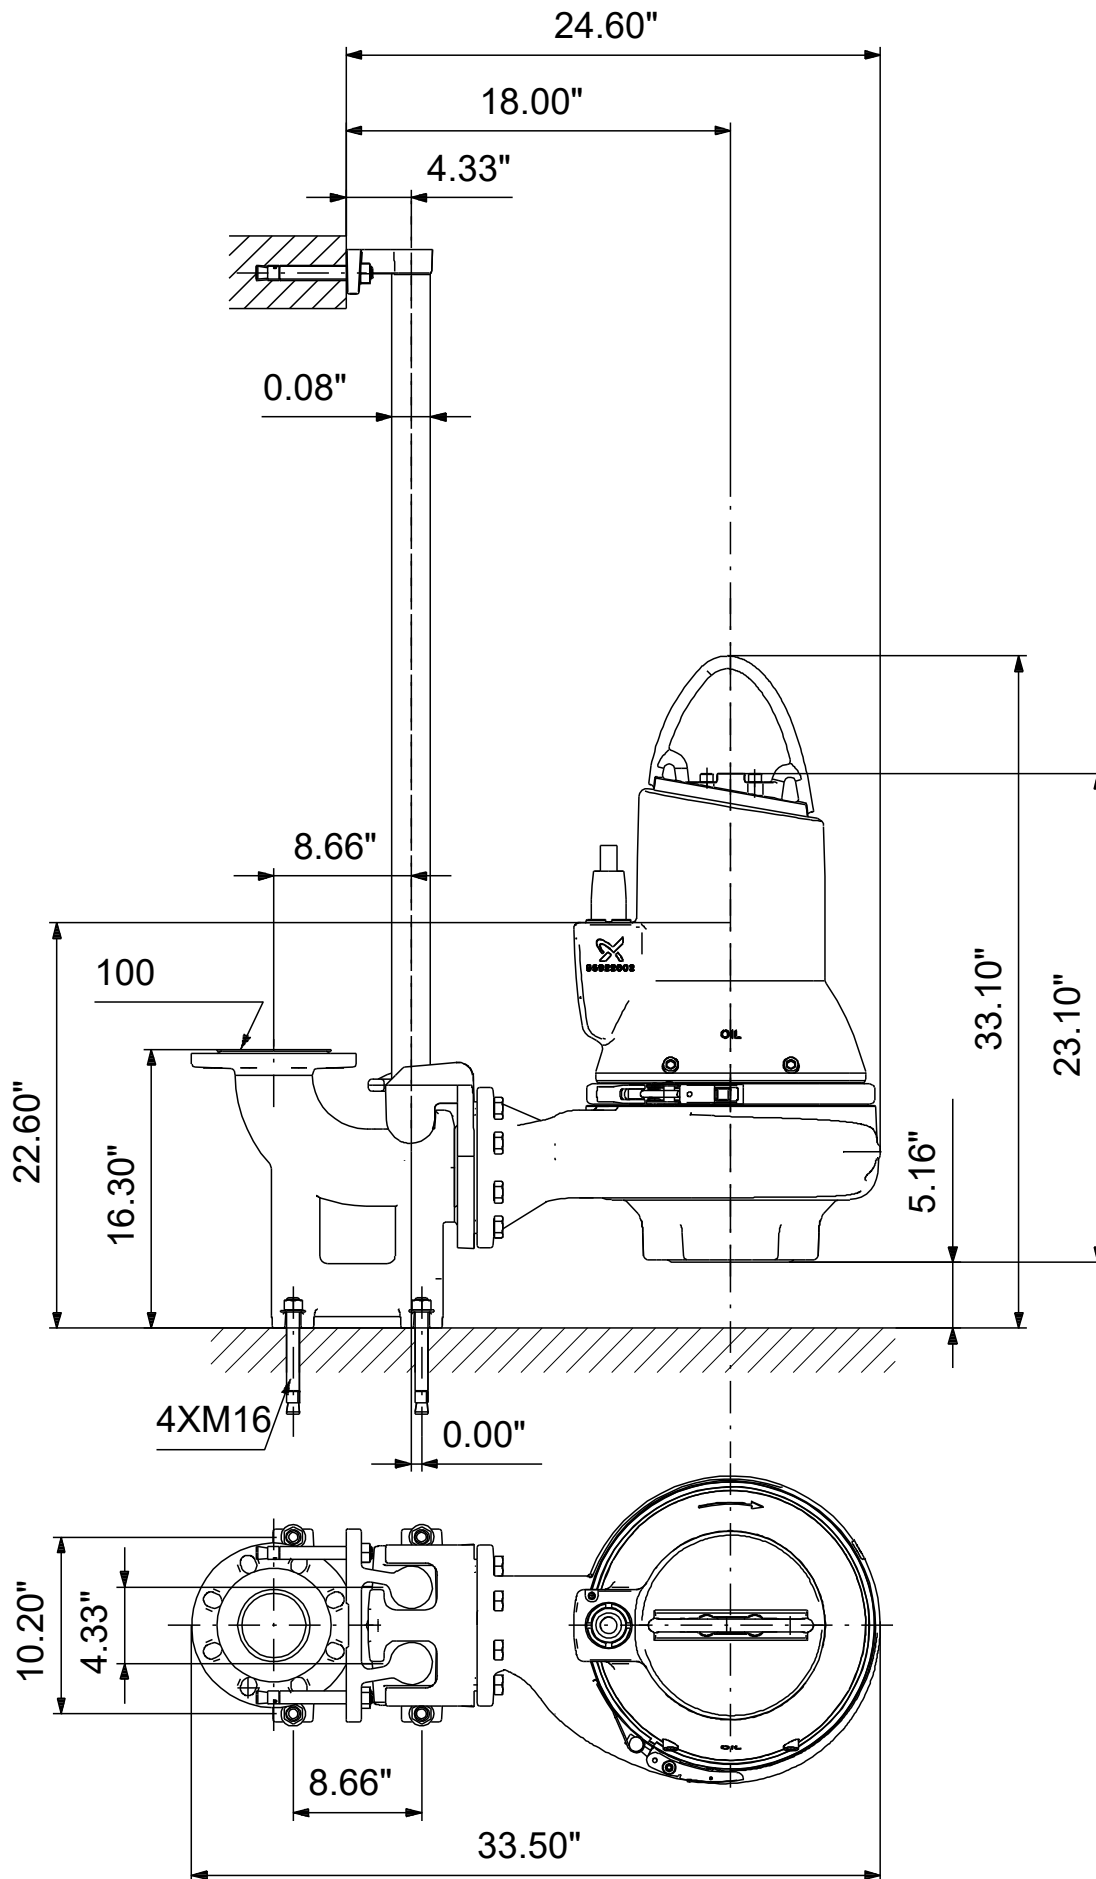

# 99030272 SLV.30.A40 .30.EX.4.61R.C 60 Hz

Note! All units are in [in] unless others are stated.  
Disclaimer: This simplified dimensional drawing does not show all details.

# 99030272 SLV.30.A40 .30.EX.4.61R.C 60 Hz

Note! All units are in [in] unless others are stated  
Disclaimer: This simplified dimensional drawing does not show all details.

99030272 SLV.30.A40 .30.EX.4.61R.C 60 Hz

Note! All units are in [in] unless others are stated.  
Disclaimer: This simplified dimensional drawing does not show all details.