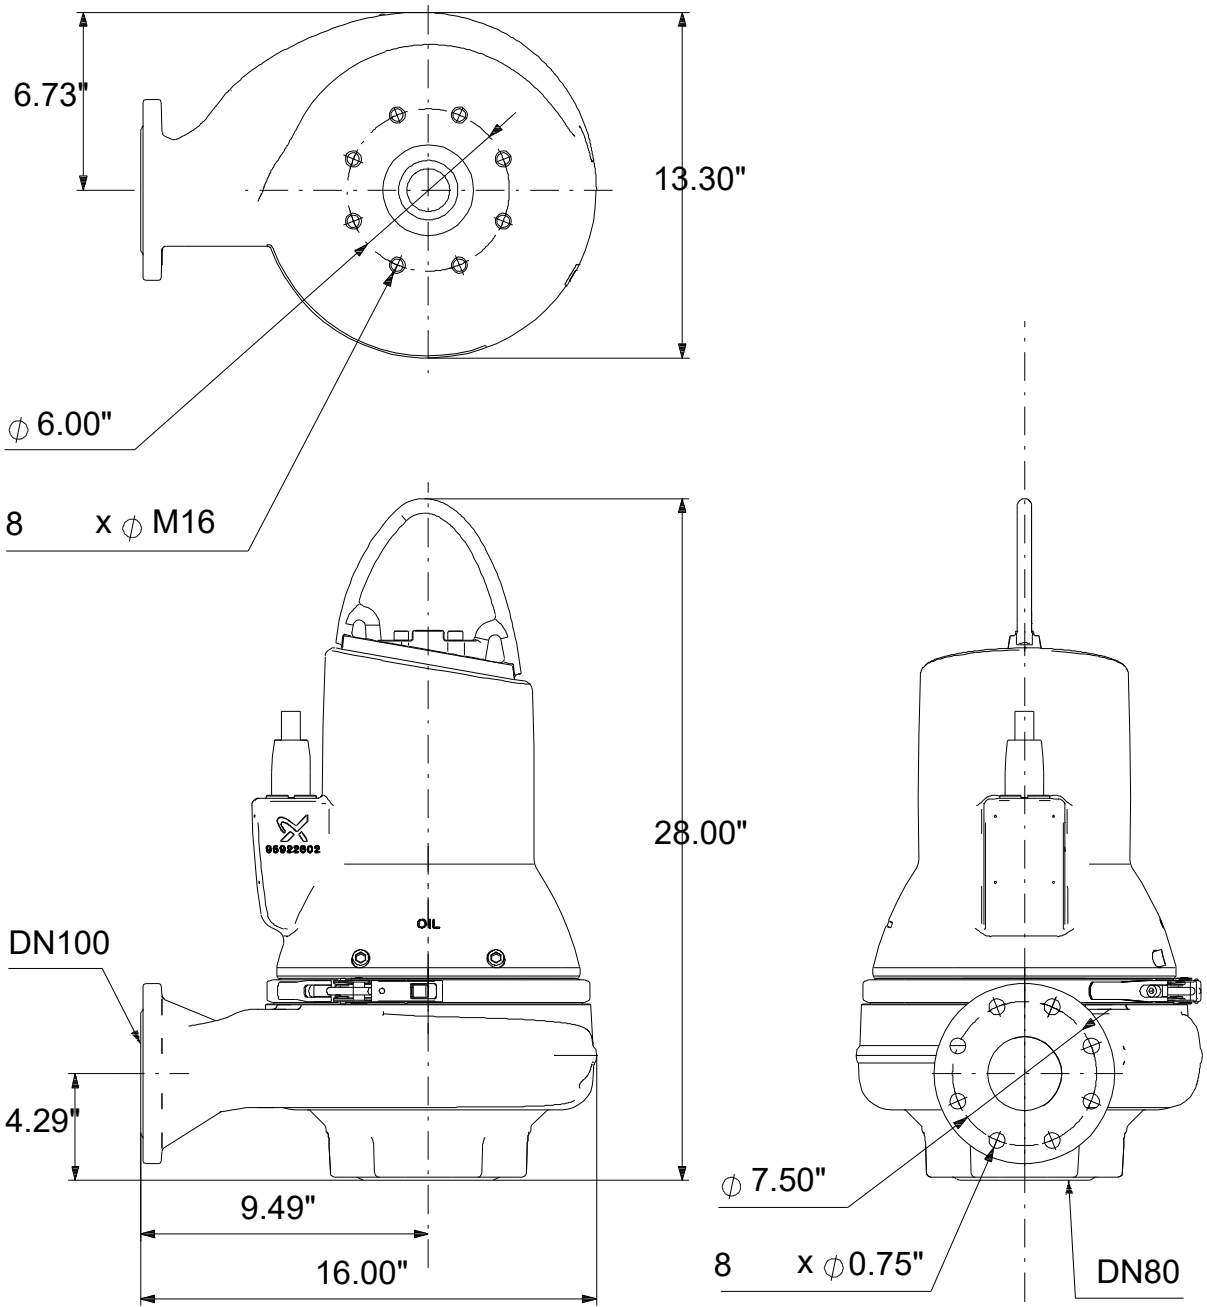

# 99030272 SLV.30.A40 .30.EX.4.61R.C 60 Hz

Note! All units are in [in] unless others are stated.  
Disclaimer: This simplified dimensional drawing does not show all details.

# 99030272 SLV.30.A40 .30.EX.4.61R.C 60 Hz

Note! All units are in [in] unless others are stated  
Disclaimer: This simplified dimensional drawing does not show all details.

99030272 SLV.30.A40 .30.EX.4.61R.C 60 Hz

Note! All units are in [in] unless others are stated.  
Disclaimer: This simplified dimensional drawing does not show all details.