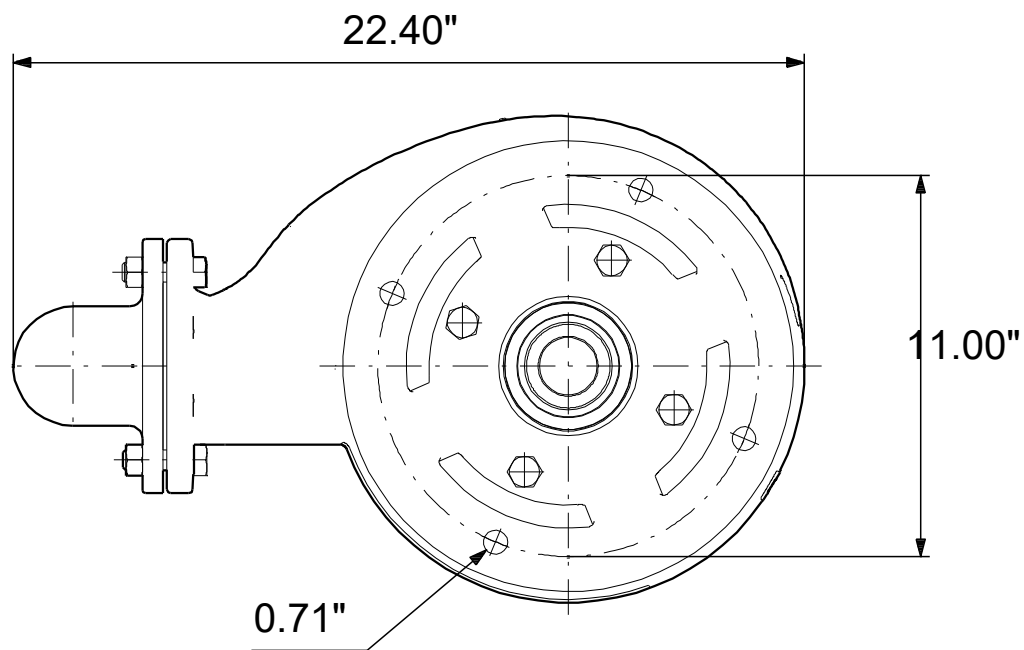

# 99030272 SLV.30.A40 .30.EX.4.61R.C 60 Hz

Note! All units are in [in] unless others are stated.  
Disclaimer: This simplified dimensional drawing does not show all details.

# 99030272 SLV.30.A40 .30.EX.4.61R.C 60 Hz

Note! All units are in [in] unless others are stated  
Disclaimer: This simplified dimensional drawing does not show all details.

99030272 SLV.30.A40 .30.EX.4.61R.C 60 Hz

Note! All units are in [in] unless others are stated.  
Disclaimer: This simplified dimensional drawing does not show all details.