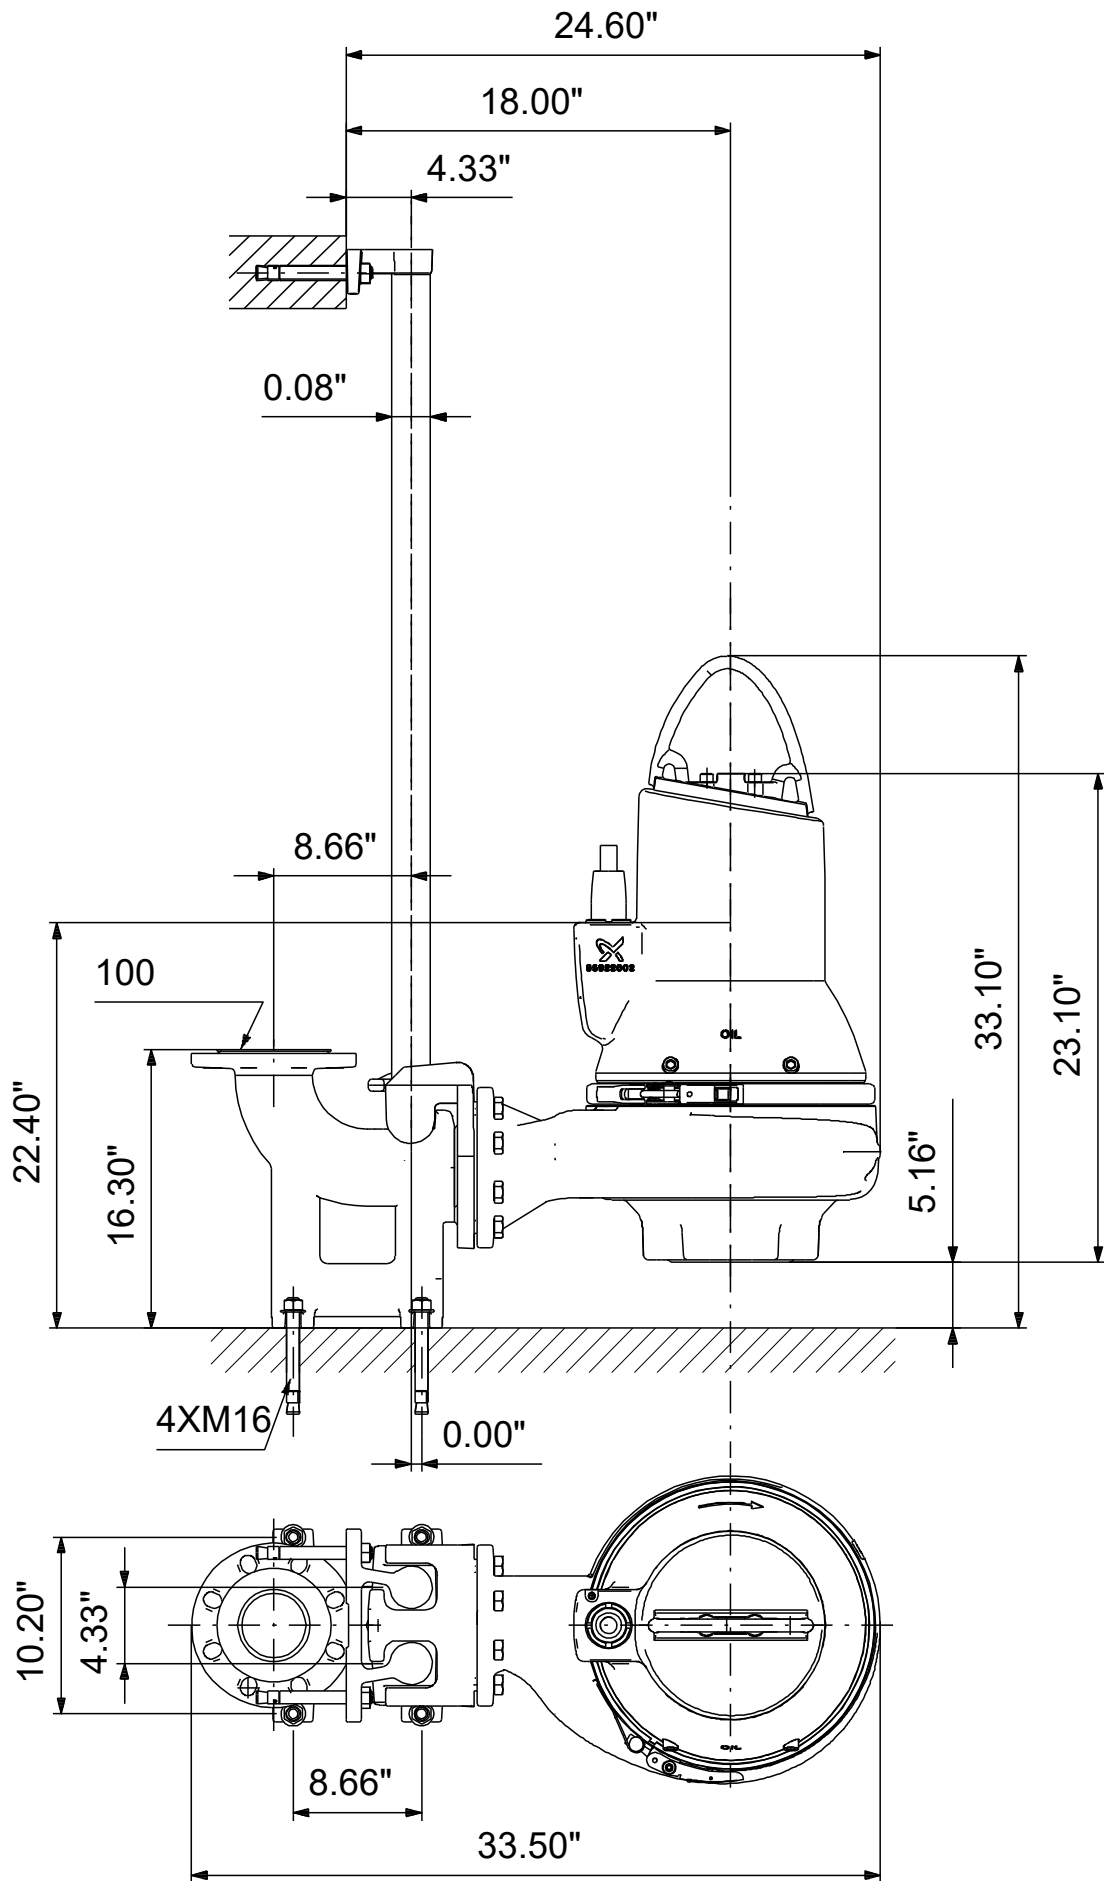

# 99030271 SLV.30.A40 .20.EX.4.61R.C 60 Hz

Note! All units are in [in] unless others are stated.  
Disclaimer: This simplified dimensional drawing does not show all details.

# 99030271 SLV.30.A40 .20.EX.4.61R.C 60 Hz

Note! All units are in [in] unless others are stated  
Disclaimer: This simplified dimensional drawing does not show all details.

99030271 SLV.30.A40 .20.EX.4.61R.C 60 Hz

Note! All units are in [in] unless others are stated.  
Disclaimer: This simplified dimensional drawing does not show all details.