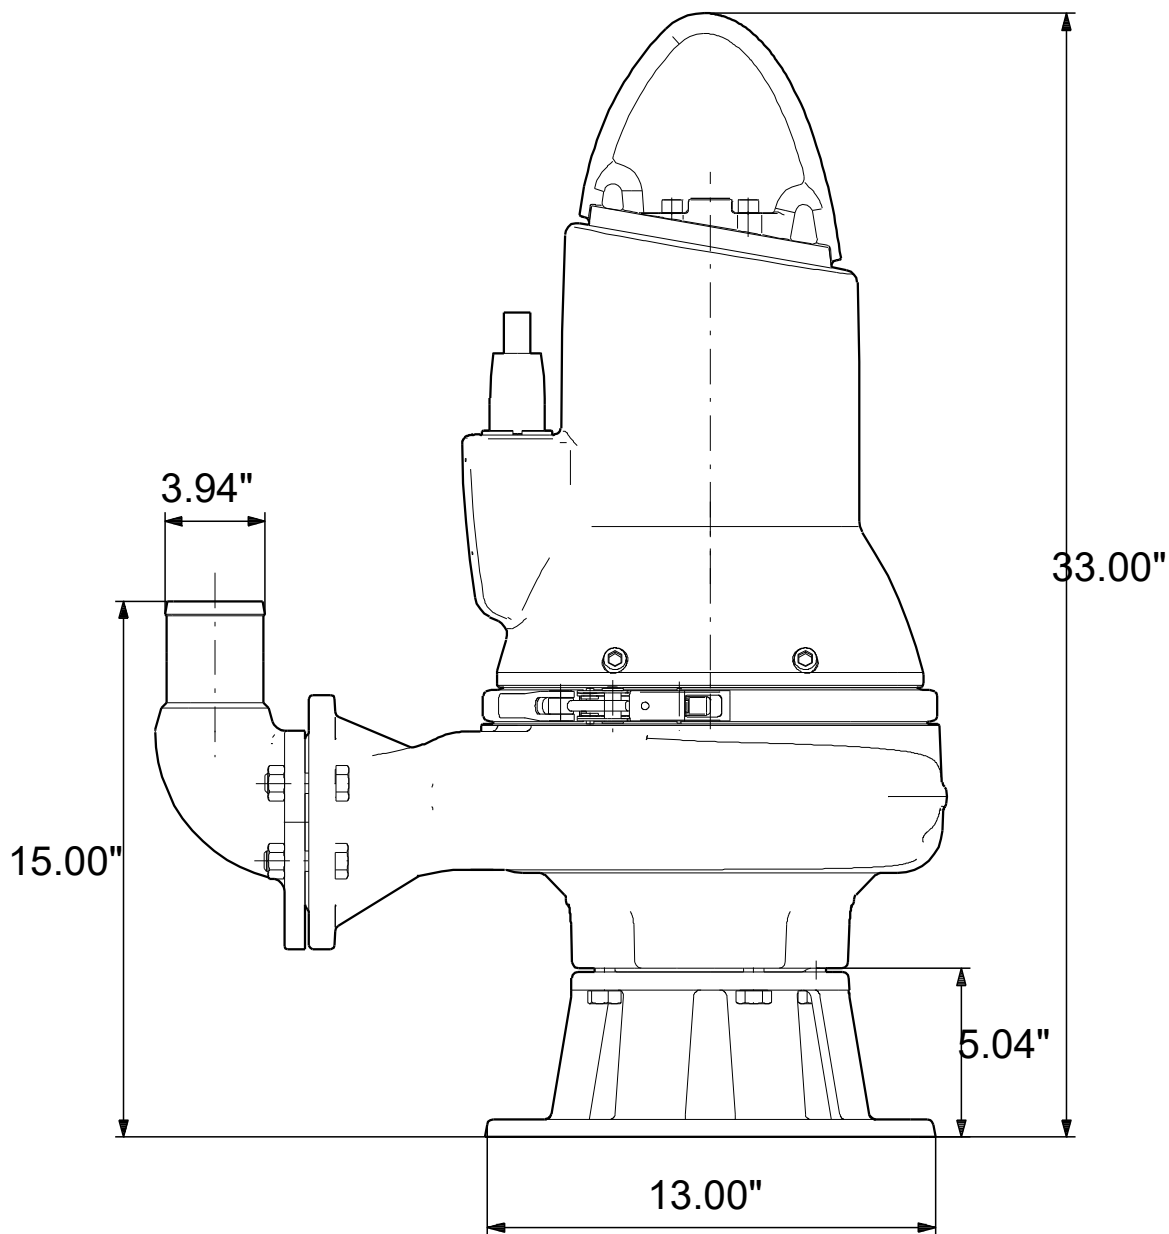

# 99030271 SLV.30.A40 .20.EX.4.61R.C 60 Hz

Note! All units are in [in] unless others are stated.  
Disclaimer: This simplified dimensional drawing does not show all details.

# 99030271 SLV.30.A40 .20.EX.4.61R.C 60 Hz

Note! All units are in [in] unless others are stated  
Disclaimer: This simplified dimensional drawing does not show all details.

99030271 SLV.30.A40 .20.EX.4.61R.C 60 Hz

Note! All units are in [in] unless others are stated.  
Disclaimer: This simplified dimensional drawing does not show all details.