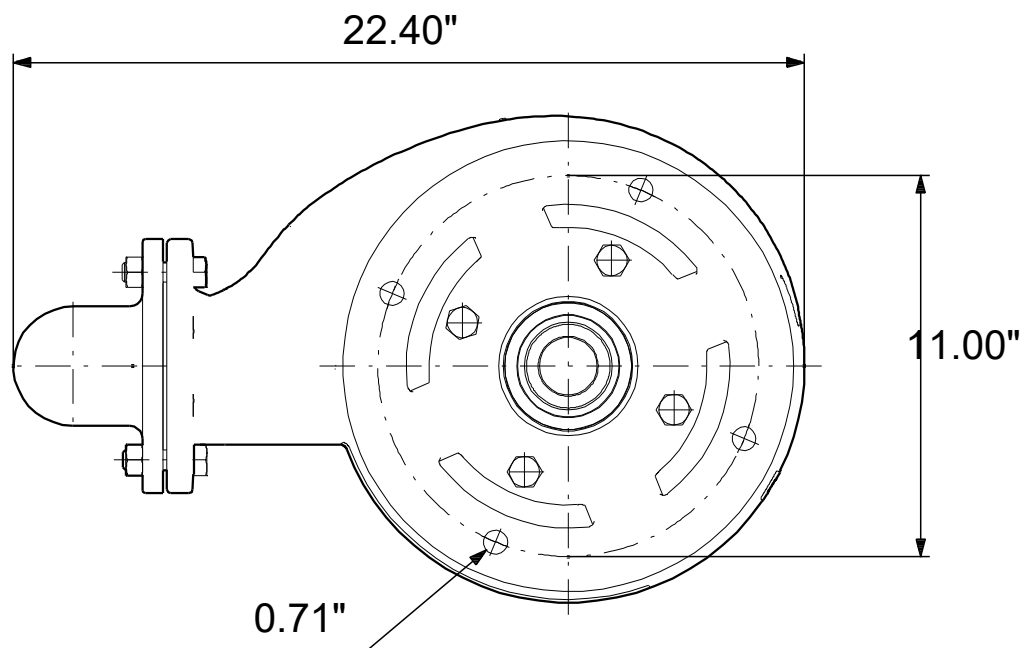

# 99030271 SLV.30.A40 .20.EX.4.61R.C 60 Hz

Note! All units are in [in] unless others are stated.  
Disclaimer: This simplified dimensional drawing does not show all details.

# 99030271 SLV.30.A40 .20.EX.4.61R.C 60 Hz

Note! All units are in [in] unless others are stated  
Disclaimer: This simplified dimensional drawing does not show all details.

99030271 SLV.30.A40 .20.EX.4.61R.C 60 Hz

Note! All units are in [in] unless others are stated.  
Disclaimer: This simplified dimensional drawing does not show all details.