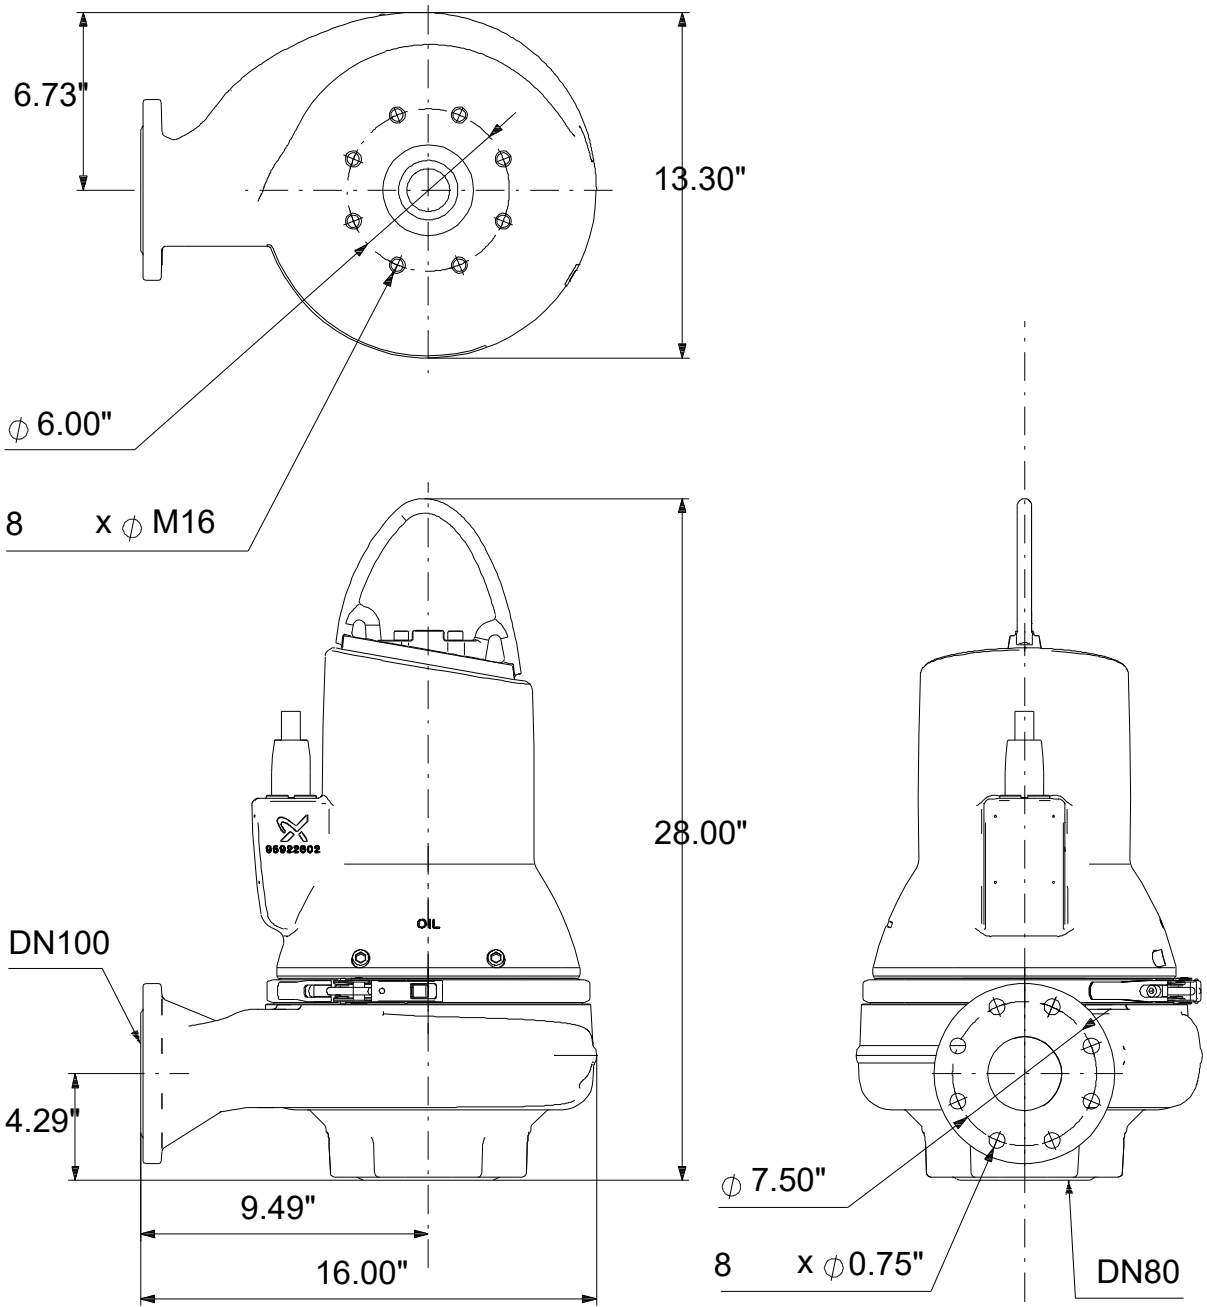

# 99030271 SLV.30.A40 .20.EX.4.61R.C 60 Hz

Note! All units are in [in] unless others are stated.  
Disclaimer: This simplified dimensional drawing does not show all details.

# 99030271 SLV.30.A40 .20.EX.4.61R.C 60 Hz

Note! All units are in [in] unless others are stated  
Disclaimer: This simplified dimensional drawing does not show all details.

99030271 SLV.30.A40 .20.EX.4.61R.C 60 Hz

Note! All units are in [in] unless others are stated.  
Disclaimer: This simplified dimensional drawing does not show all details.