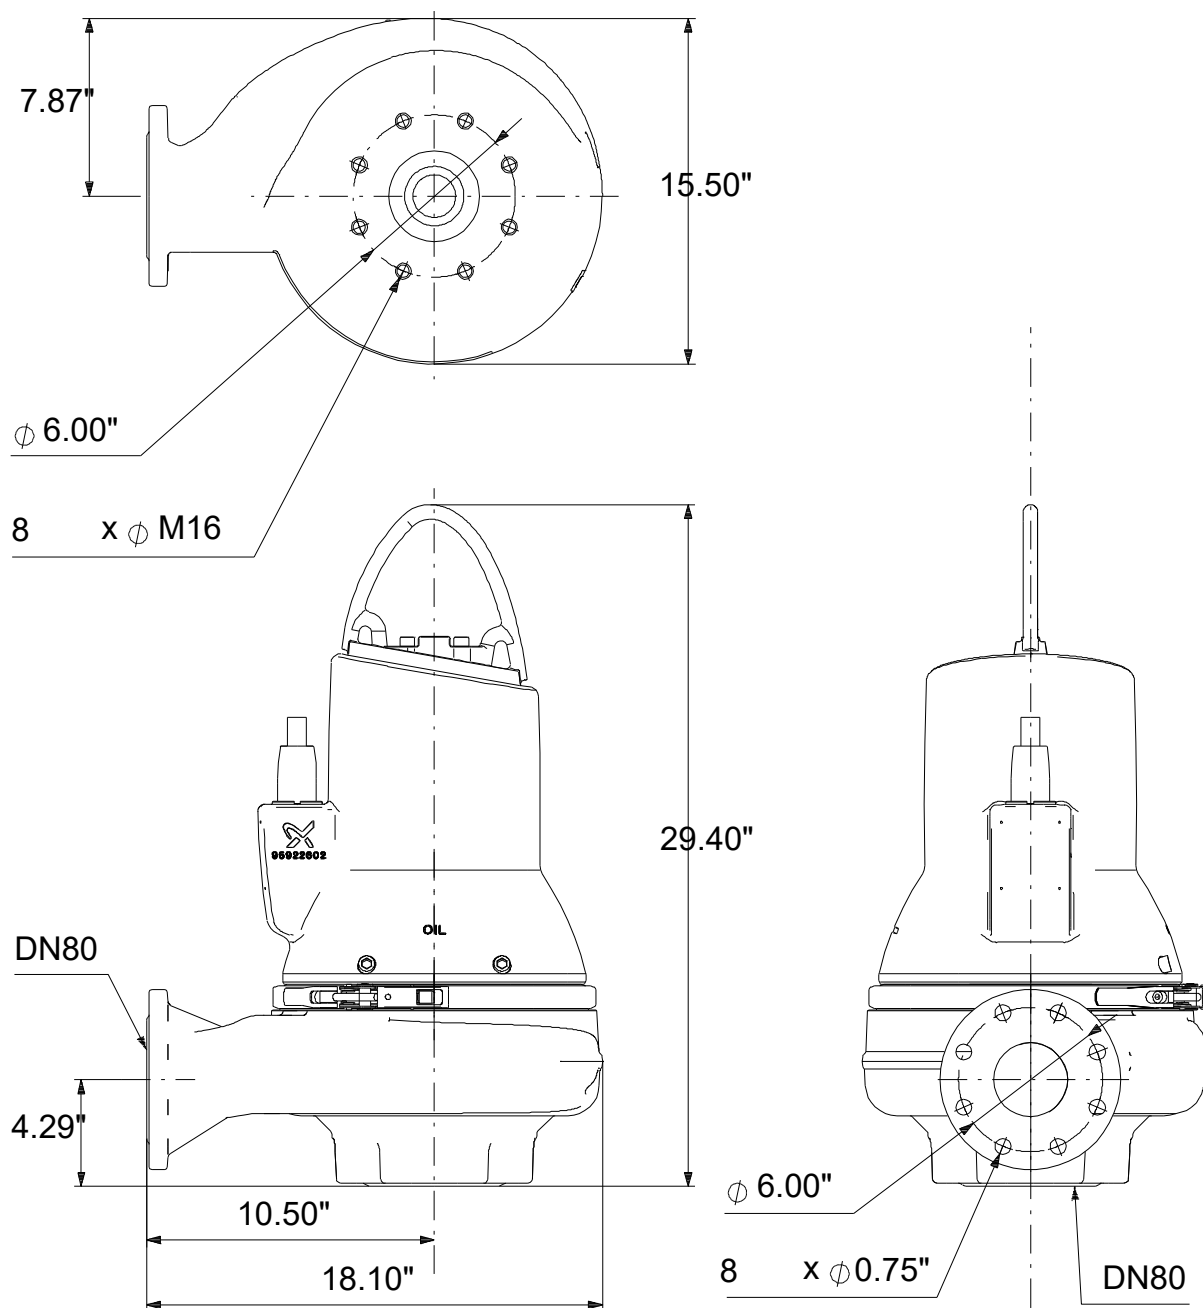

# 99030270 SLV.30.A30 .55.EX.4.61R.C 60 Hz

Note! All units are in [in] unless others are stated.  
Disclaimer: This simplified dimensional drawing does not show all details.

# 99030270 SLV.30.A30 .55.EX.4.61R.C 60 Hz

Note! All units are in [in] unless others are stated  
Disclaimer: This simplified dimensional drawing does not show all details.

99030270 SLV.30.A30 .55.EX.4.61R.C 60 Hz

Note! All units are in [in] unless others are stated.  
Disclaimer: This simplified dimensional drawing does not show all details.