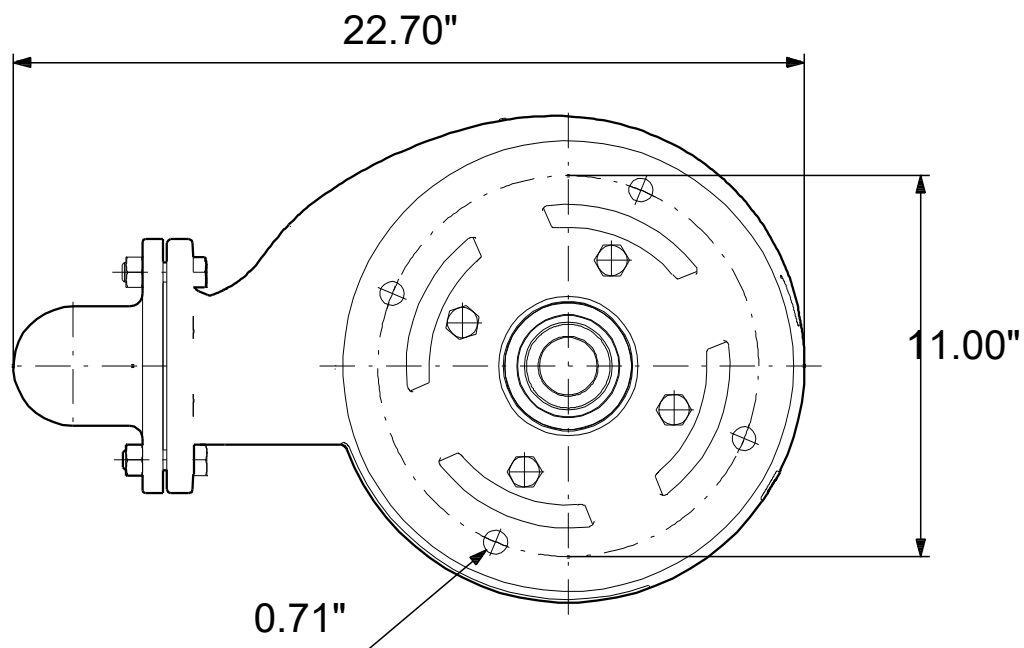

# 99030270 SLV.30.A30 .55.EX.4.61R.C 60 Hz

Note! All units are in [in] unless others are stated.  
Disclaimer: This simplified dimensional drawing does not show all details.

# 99030270 SLV.30.A30 .55.EX.4.61R.C 60 Hz

Note! All units are in [in] unless others are stated  
Disclaimer: This simplified dimensional drawing does not show all details.

99030270 SLV.30.A30 .55.EX.4.61R.C 60 Hz

Note! All units are in [in] unless others are stated.  
Disclaimer: This simplified dimensional drawing does not show all details.