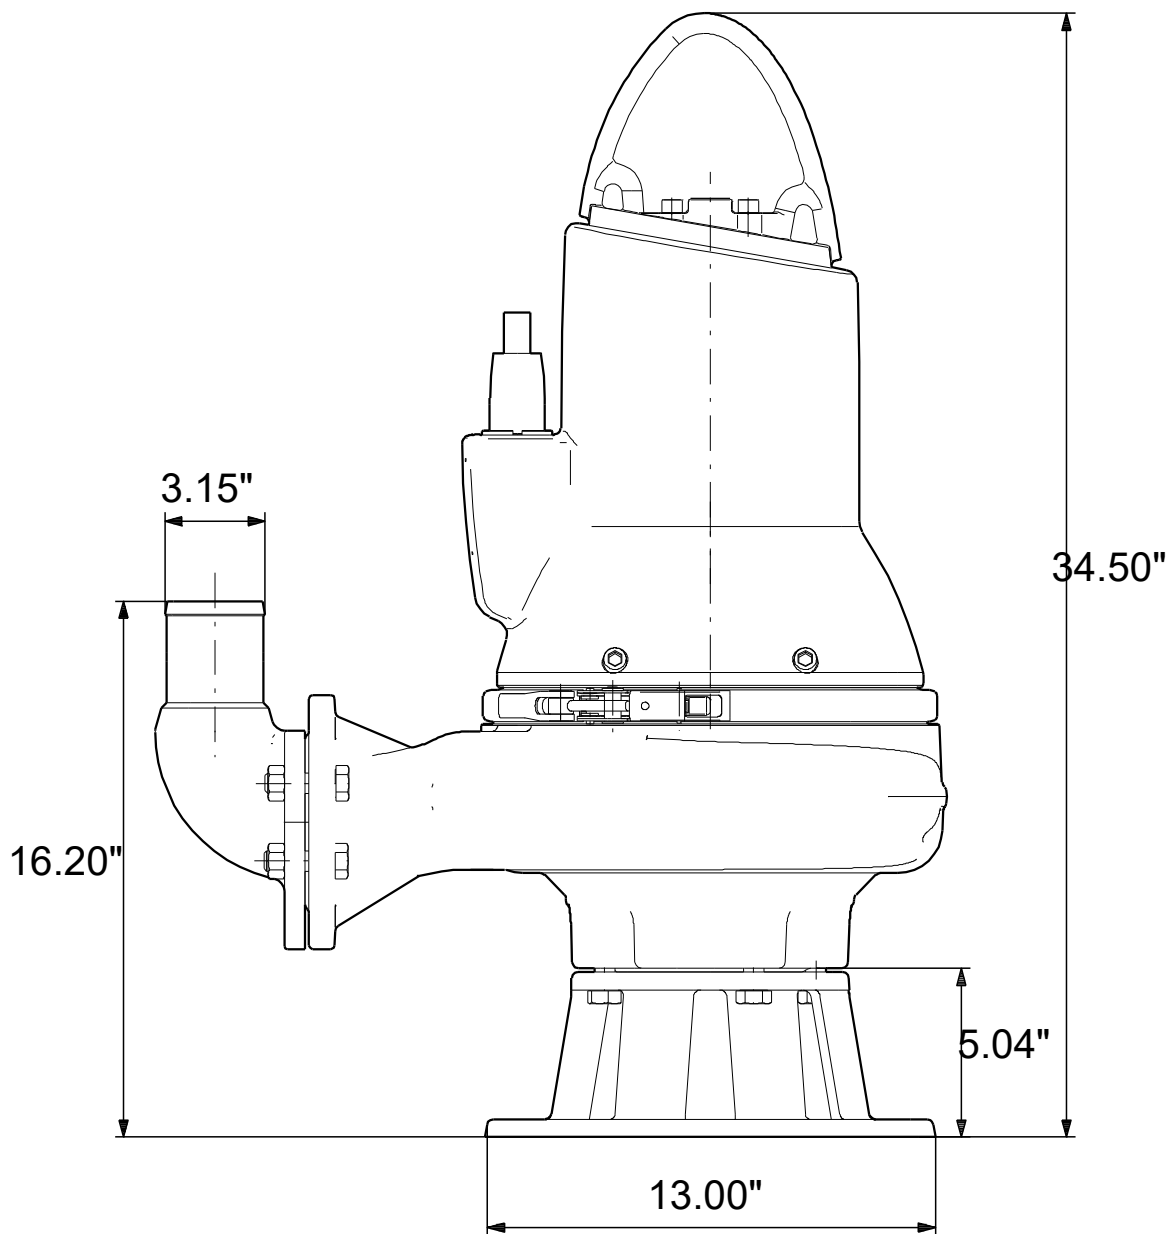

# 99030270 SLV.30.A30 .55.EX.4.61R.C 60 Hz

Note! All units are in [in] unless others are stated.  
Disclaimer: This simplified dimensional drawing does not show all details.

# 99030270 SLV.30.A30 .55.EX.4.61R.C 60 Hz

Note! All units are in [in] unless others are stated  
Disclaimer: This simplified dimensional drawing does not show all details.

99030270 SLV.30.A30 .55.EX.4.61R.C 60 Hz

Note! All units are in [in] unless others are stated.  
Disclaimer: This simplified dimensional drawing does not show all details.