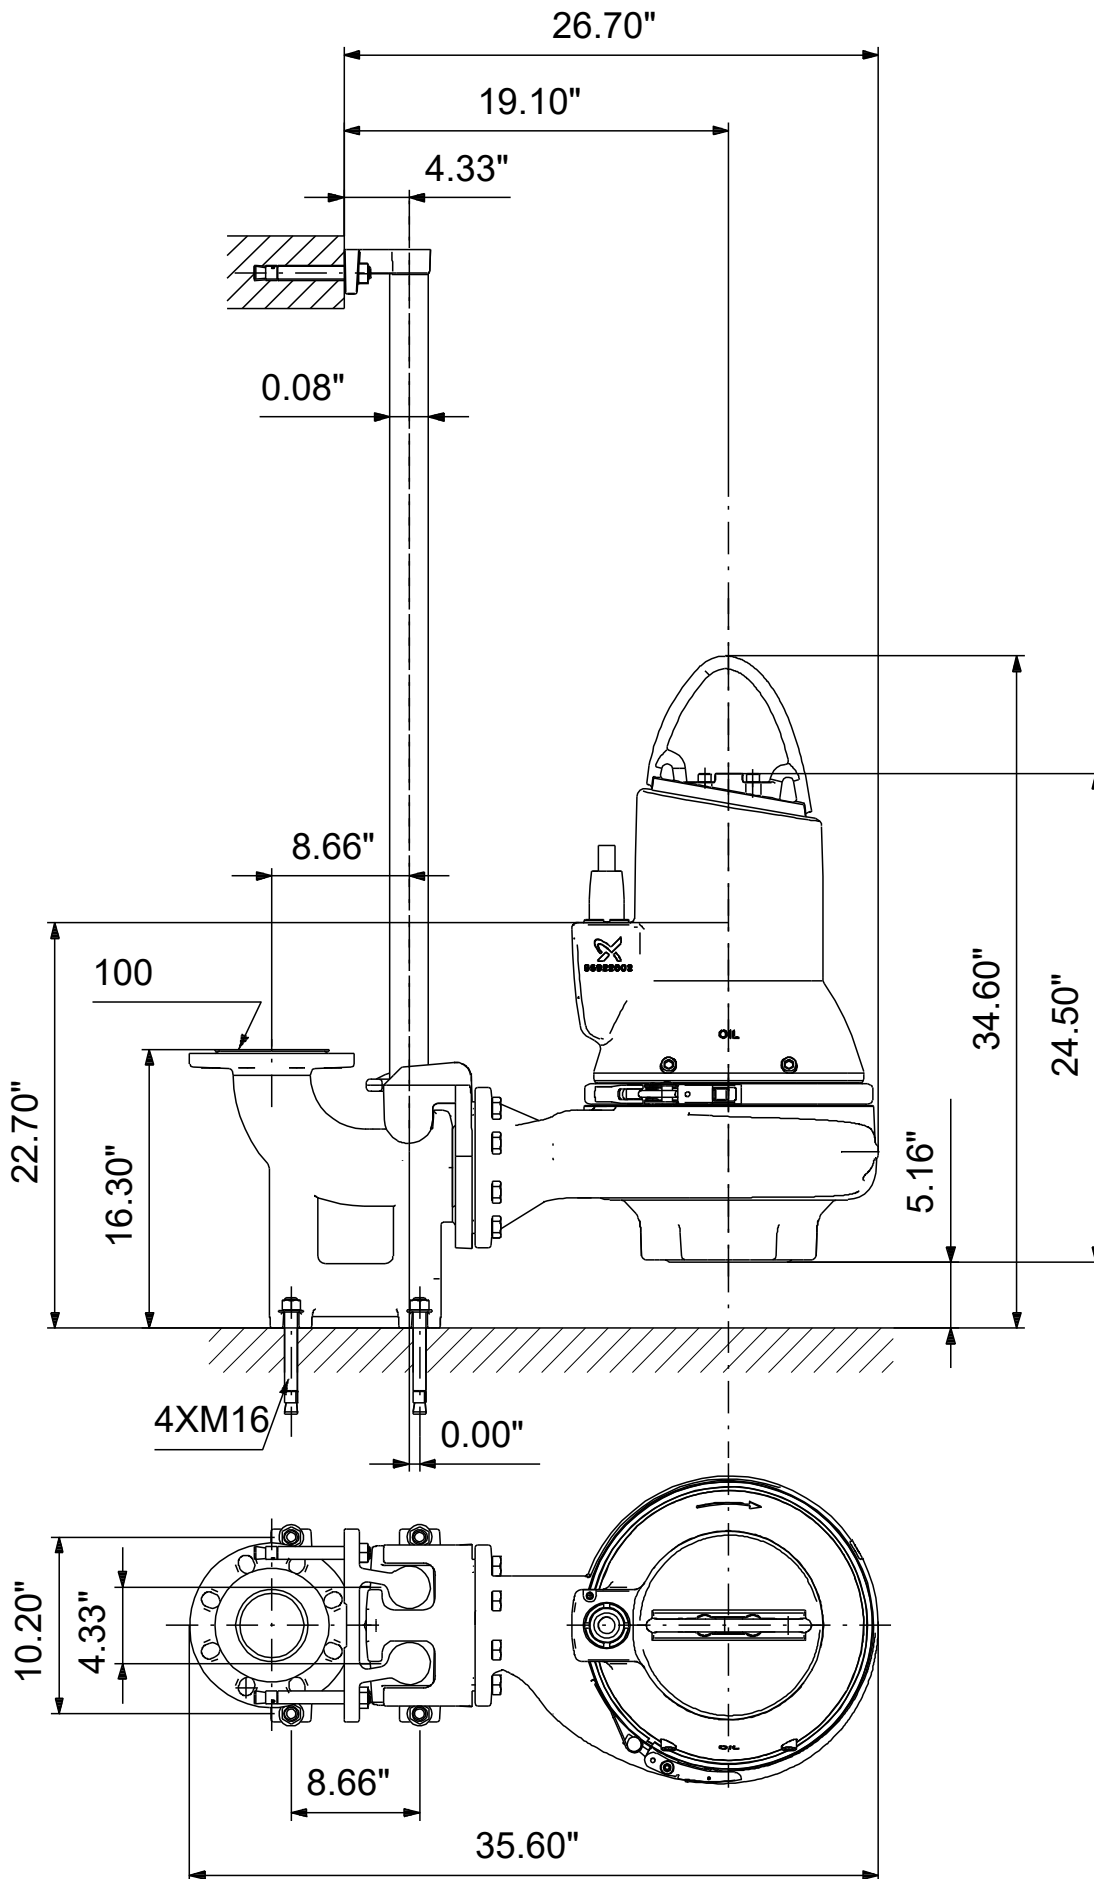

# 99030270 SLV.30.A30 .55.EX.4.61R.C 60 Hz

Note! All units are in [in] unless others are stated.  
Disclaimer: This simplified dimensional drawing does not show all details.

# 99030270 SLV.30.A30 .55.EX.4.61R.C 60 Hz

Note! All units are in [in] unless others are stated  
Disclaimer: This simplified dimensional drawing does not show all details.

99030270 SLV.30.A30 .55.EX.4.61R.C 60 Hz

Note! All units are in [in] unless others are stated.  
Disclaimer: This simplified dimensional drawing does not show all details.