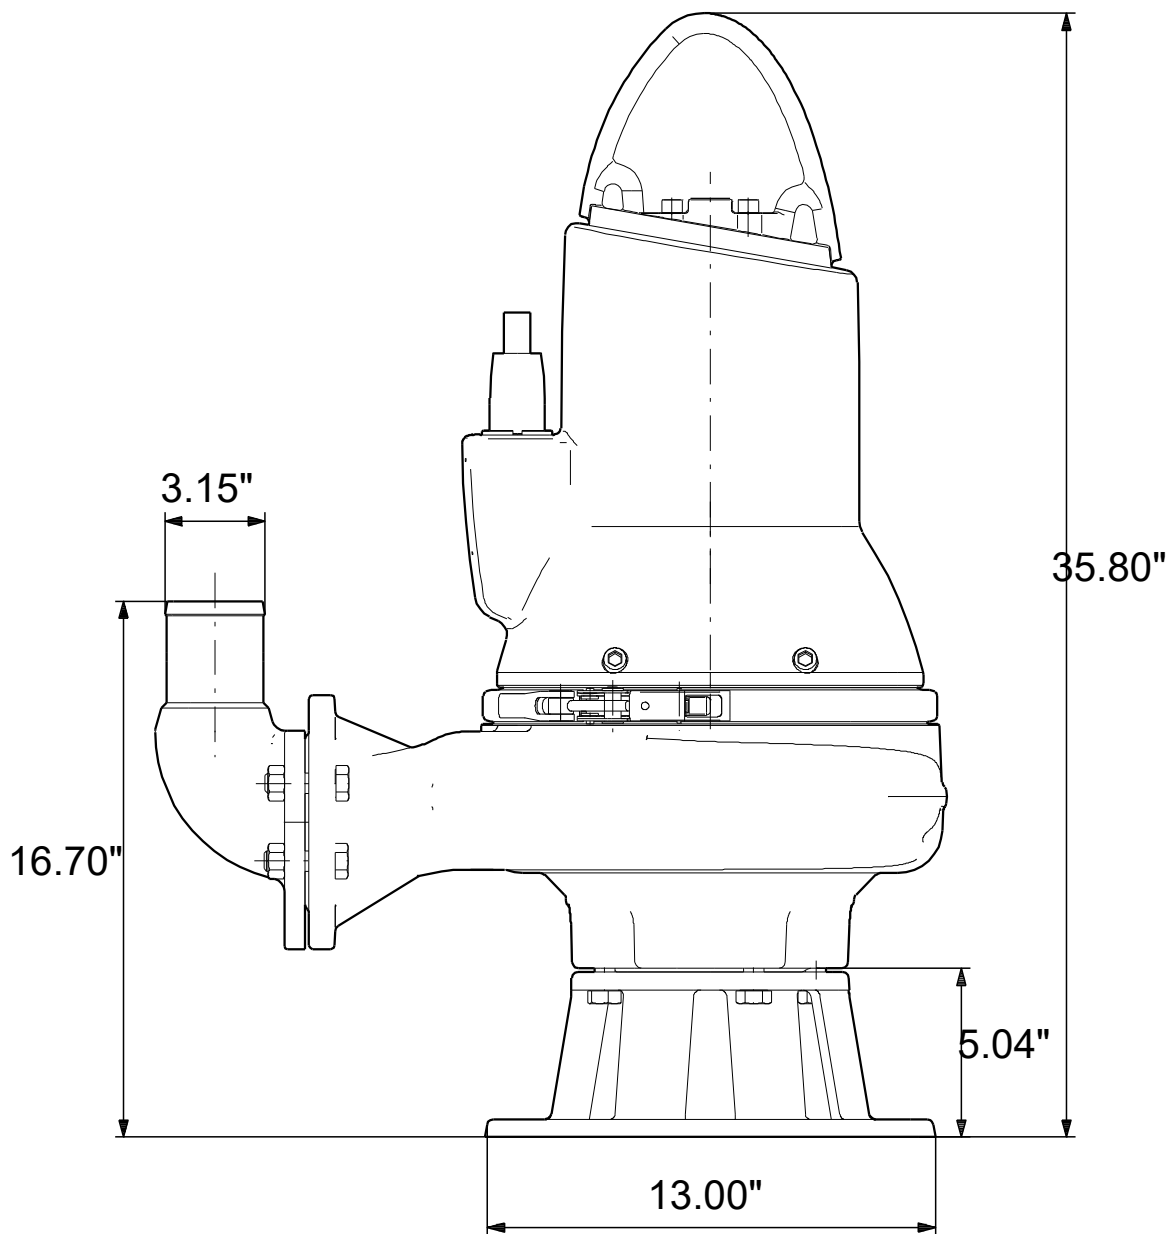

# 99030268 SLV.30.A30 .125.EX.2.61R.C 60 Hz

Note! All units are in [in] unless others are stated.  
Disclaimer: This simplified dimensional drawing does not show all details.

# 99030268 SLV.30.A30 .125.EX.2.61R.C 60 Hz

Note! All units are in [in] unless others are stated  
Disclaimer: This simplified dimensional drawing does not show all details.

99030268 SLV.30.A30 .125.EX.2.61R.C 60 Hz

Note! All units are in [in] unless others are stated.  
Disclaimer: This simplified dimensional drawing does not show all details.