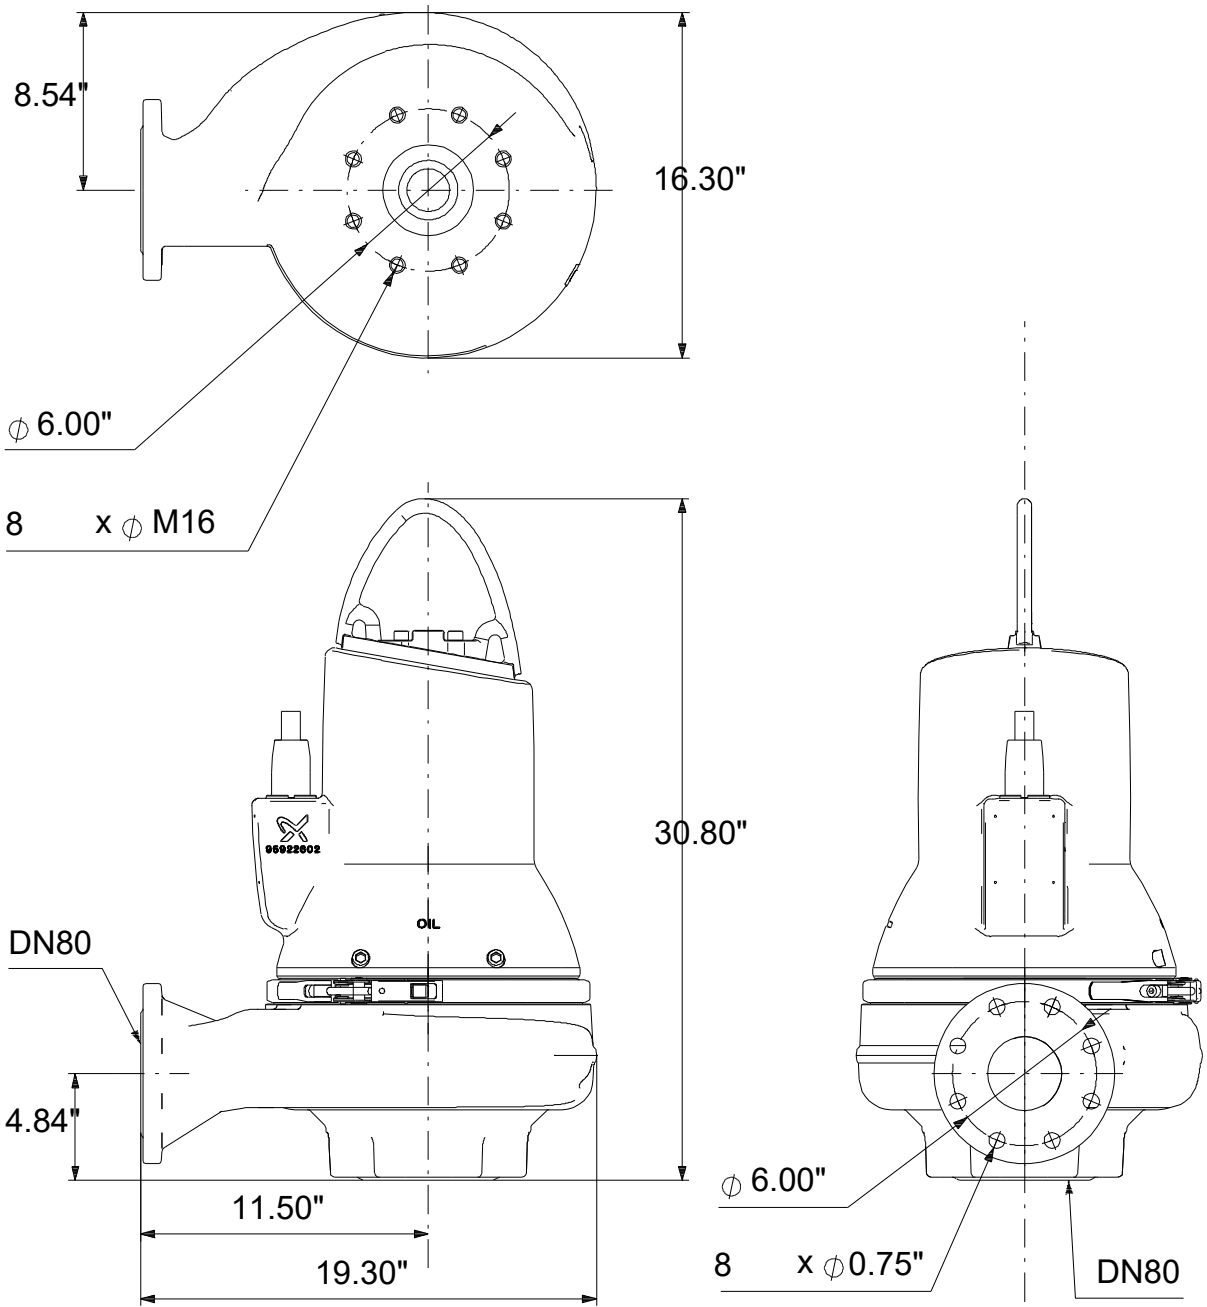

# 99030268 SLV.30.A30 .125.EX.2.61R.C 60 Hz

Note! All units are in [in] unless others are stated.  
Disclaimer: This simplified dimensional drawing does not show all details.

# 99030268 SLV.30.A30 .125.EX.2.61R.C 60 Hz

Note! All units are in [in] unless others are stated  
Disclaimer: This simplified dimensional drawing does not show all details.

99030268 SLV.30.A30 .125.EX.2.61R.C 60 Hz

Note! All units are in [in] unless others are stated.  
Disclaimer: This simplified dimensional drawing does not show all details.