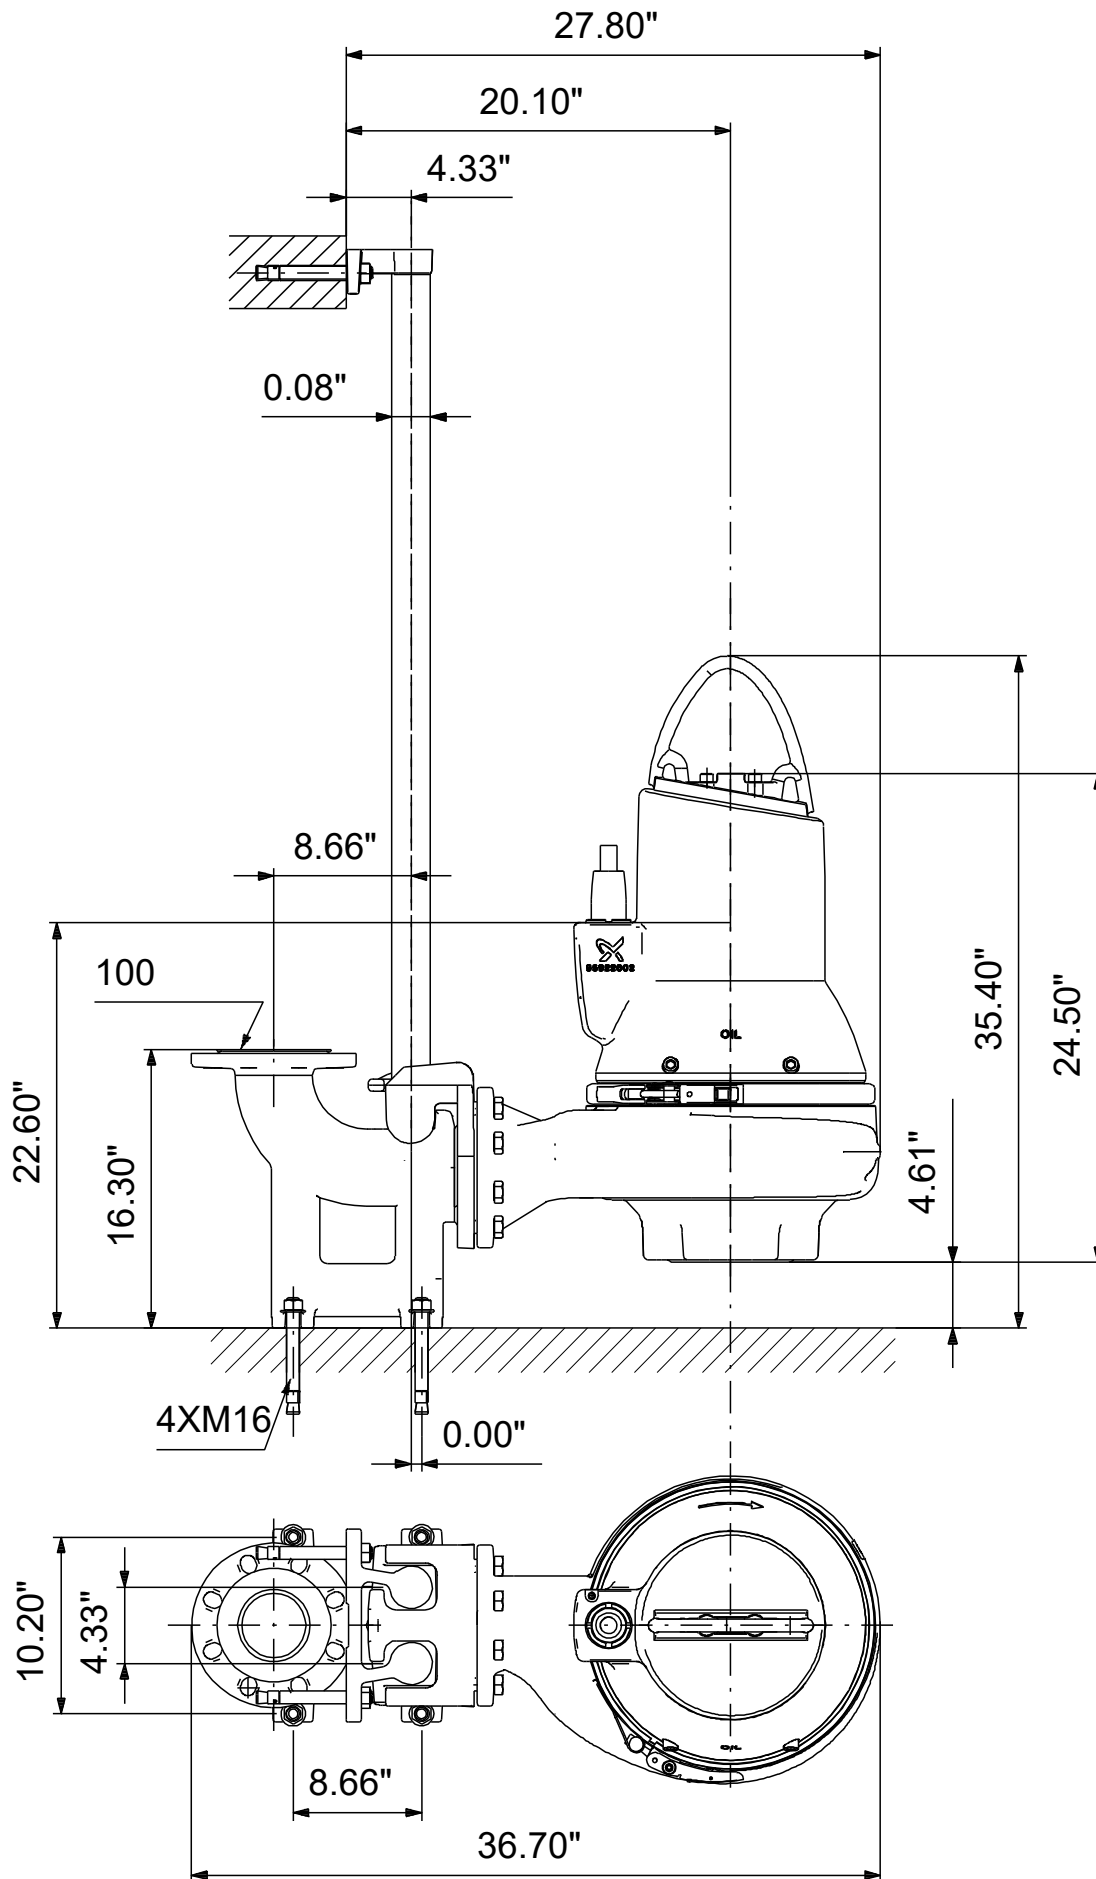

# 99030268 SLV.30.A30 .125.EX.2.61R.C 60 Hz

Note! All units are in [in] unless others are stated.  
Disclaimer: This simplified dimensional drawing does not show all details.

# 99030268 SLV.30.A30 .125.EX.2.61R.C 60 Hz

Note! All units are in [in] unless others are stated  
Disclaimer: This simplified dimensional drawing does not show all details.

99030268 SLV.30.A30 .125.EX.2.61R.C 60 Hz

Note! All units are in [in] unless others are stated.  
Disclaimer: This simplified dimensional drawing does not show all details.