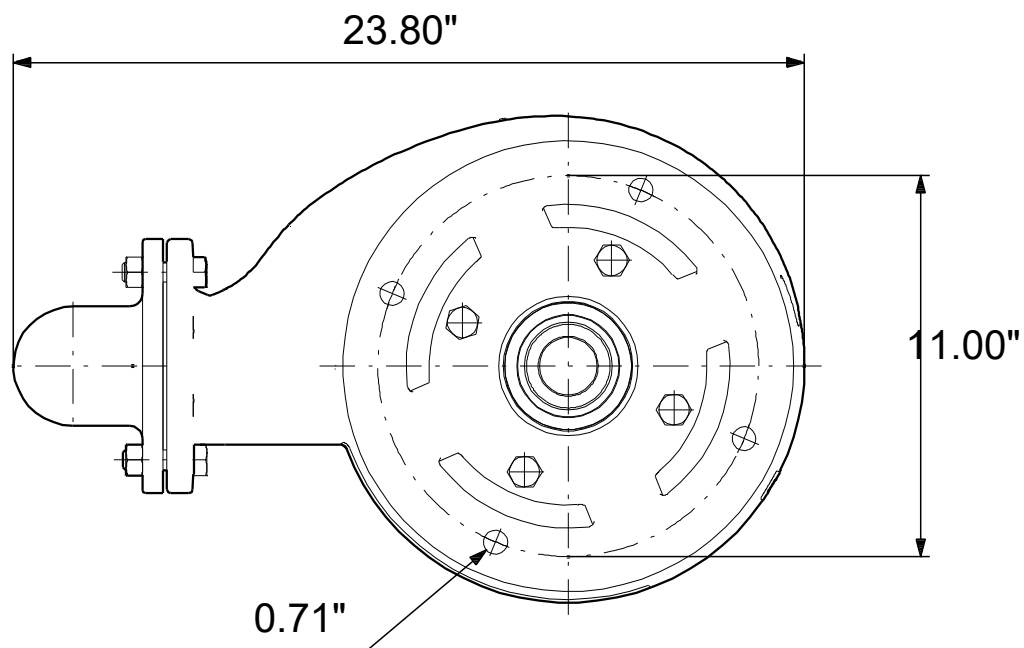

# 99030268 SLV.30.A30 .125.EX.2.61R.C 60 Hz

Note! All units are in [in] unless others are stated.  
Disclaimer: This simplified dimensional drawing does not show all details.

# 99030268 SLV.30.A30 .125.EX.2.61R.C 60 Hz

Note! All units are in [in] unless others are stated  
Disclaimer: This simplified dimensional drawing does not show all details.

99030268 SLV.30.A30 .125.EX.2.61R.C 60 Hz

Note! All units are in [in] unless others are stated.  
Disclaimer: This simplified dimensional drawing does not show all details.