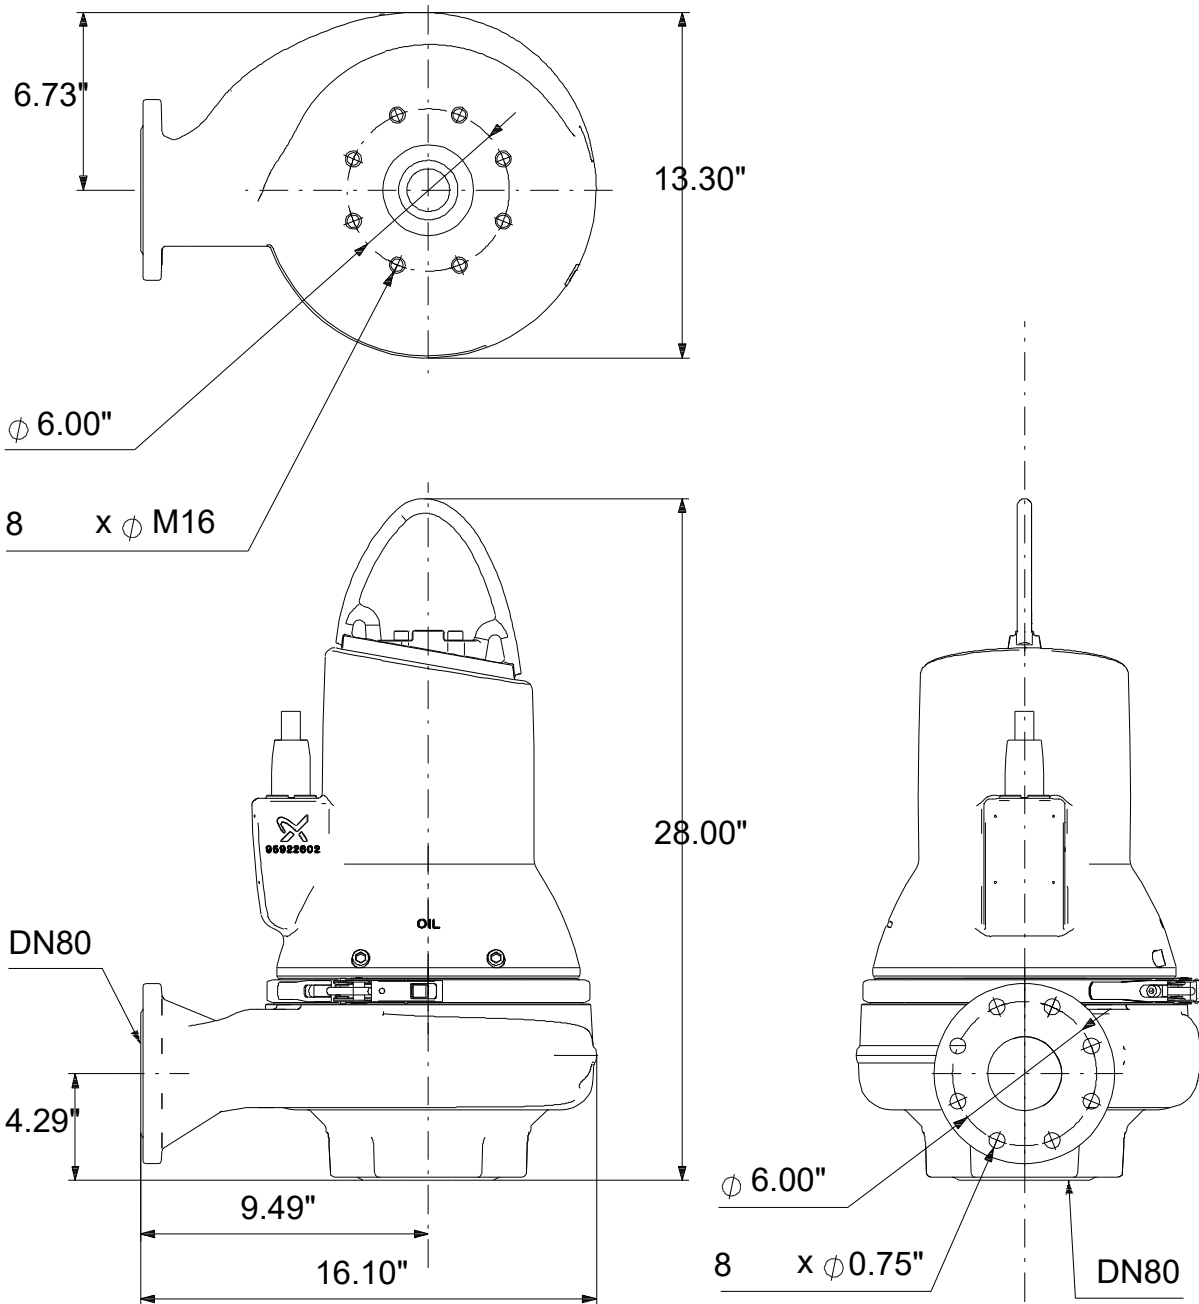

99030267 SLV.30.A30 .18.EX.4.61R.C 60 Hz

Note! All units are in [in] unless others are stated.
Disclaimer: This simplified dimensional drawing does not show all details.

99030267 SLV.30.A30 .18.EX.4.61R.C 60 Hz

Note! All units are in [in] unless others are stated
Disclaimer: This simplified dimensional drawing does not show all details.

99030267 SLV.30.A30 .18.EX.4.61R.C 60 Hz

Note! All units are in [in] unless others are stated.
Disclaimer: This simplified dimensional drawing does not show all details.