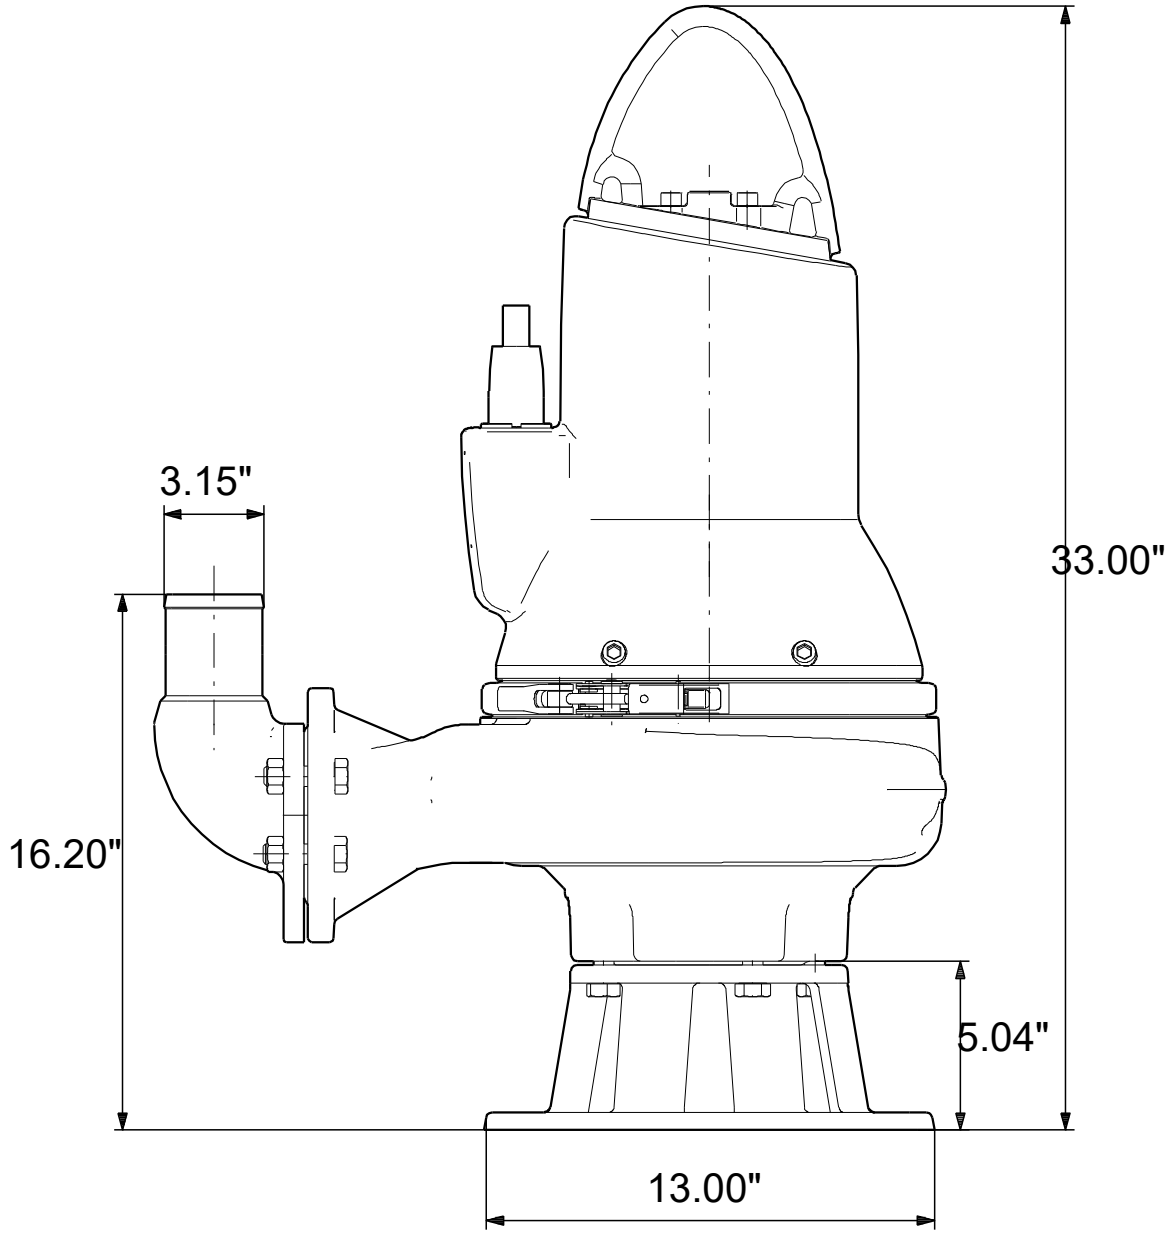

99030267 SLV.30.A30 .18.EX.4.61R.C 60 Hz

Note! All units are in [in] unless others are stated.
Disclaimer: This simplified dimensional drawing does not show all details.

99030267 SLV.30.A30 .18.EX.4.61R.C 60 Hz

Note! All units are in [in] unless others are stated
Disclaimer: This simplified dimensional drawing does not show all details.

99030267 SLV.30.A30 .18.EX.4.61R.C 60 Hz

Note! All units are in [in] unless others are stated.
Disclaimer: This simplified dimensional drawing does not show all details.