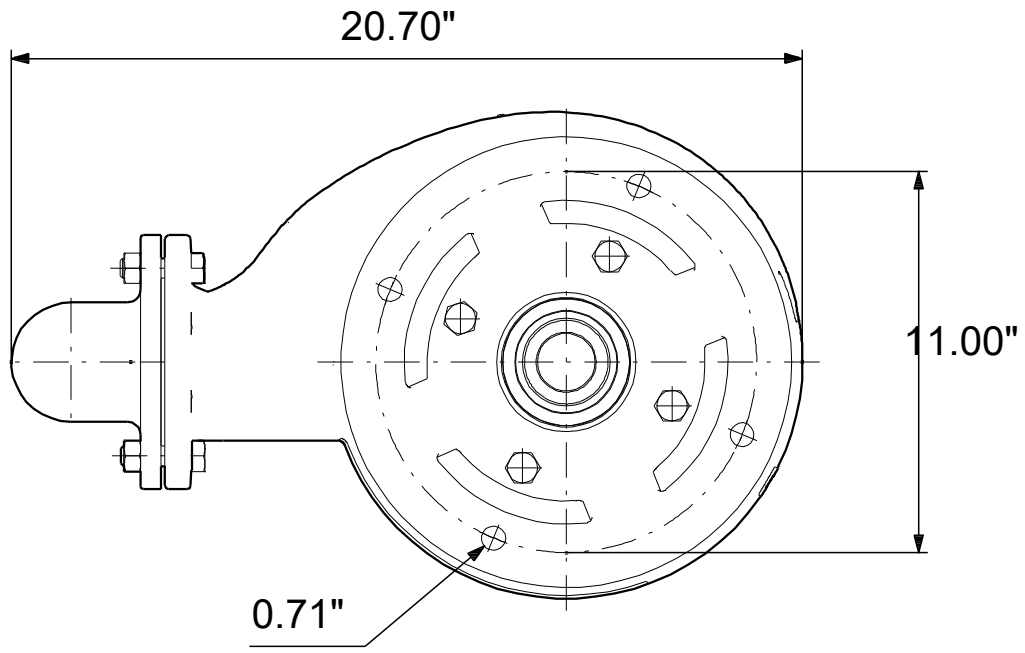

99030267 SLV.30.A30 .18.EX.4.61R.C 60 Hz

Note! All units are in [in] unless others are stated.
Disclaimer: This simplified dimensional drawing does not show all details.

99030267 SLV.30.A30 .18.EX.4.61R.C 60 Hz

Note! All units are in [in] unless others are stated
Disclaimer: This simplified dimensional drawing does not show all details.

99030267 SLV.30.A30 .18.EX.4.61R.C 60 Hz

Note! All units are in [in] unless others are stated.
Disclaimer: This simplified dimensional drawing does not show all details.