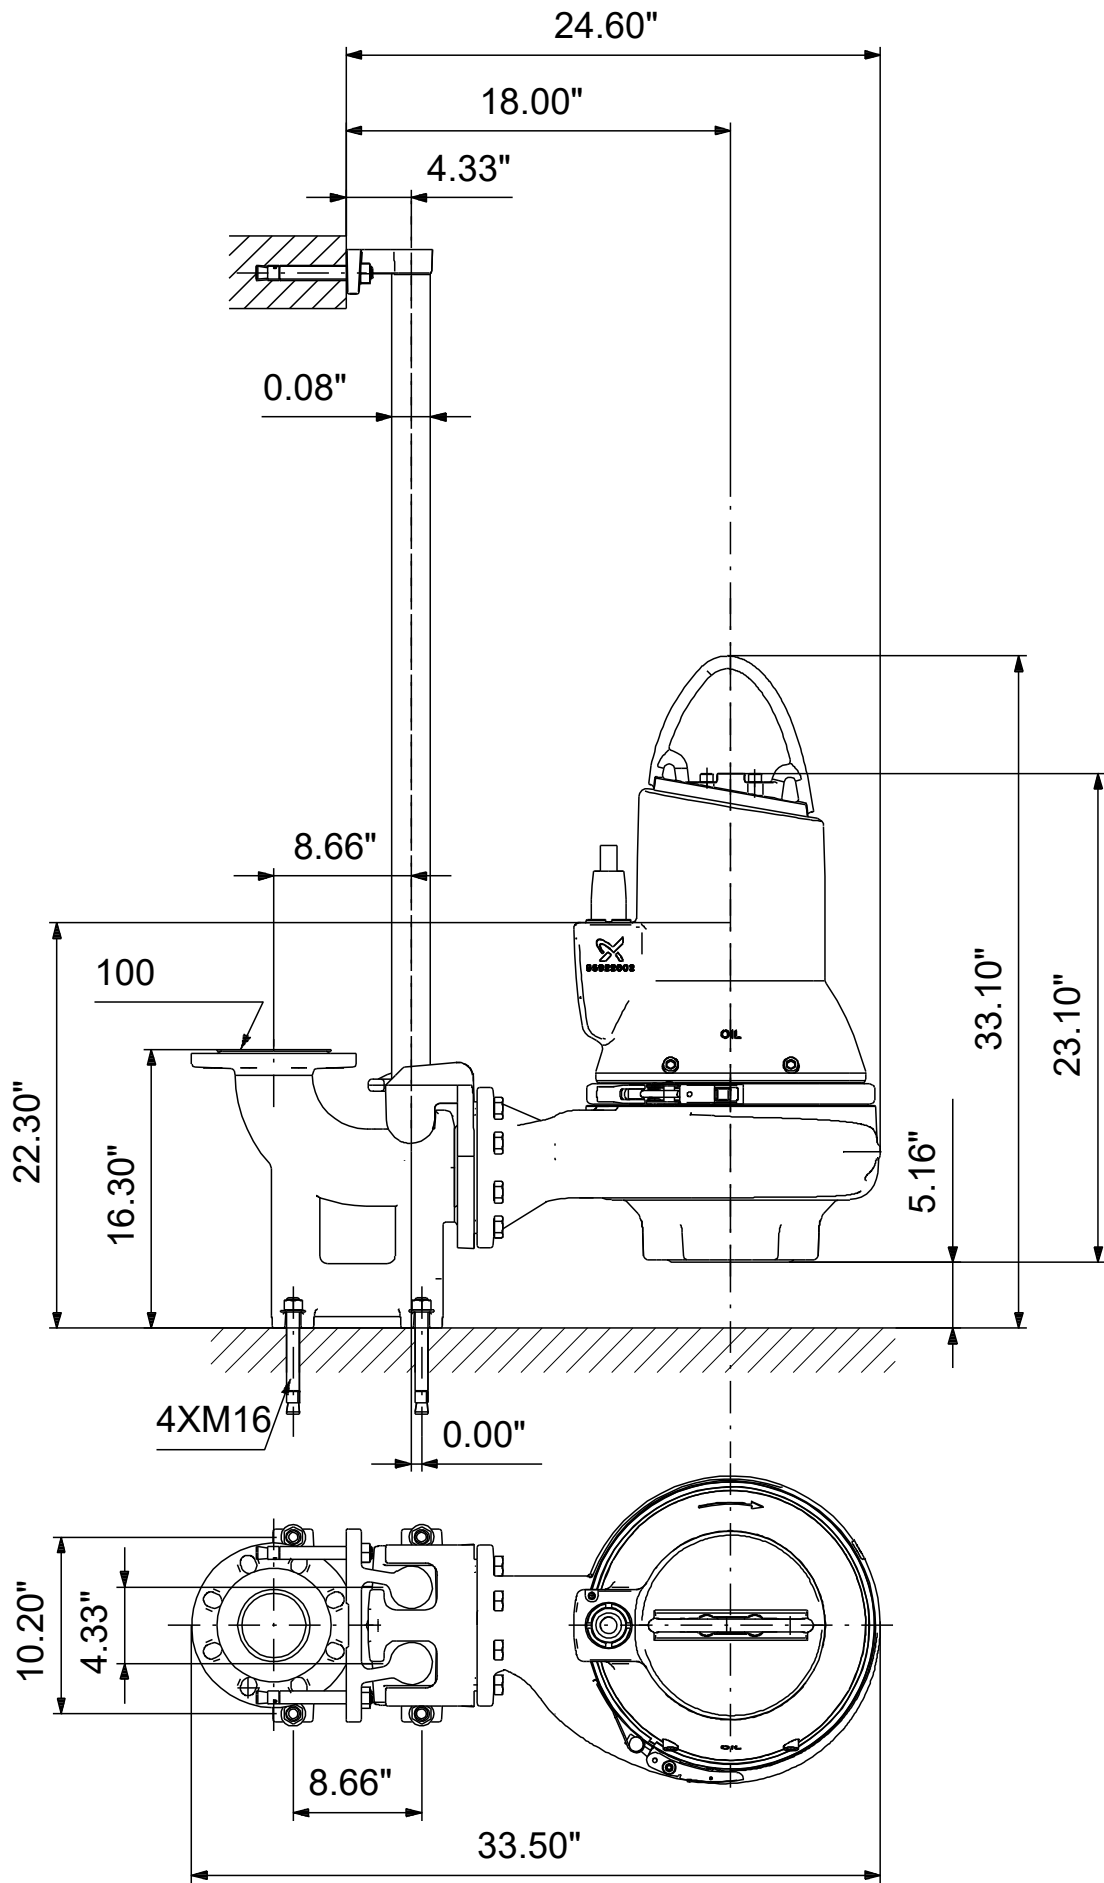

99030267 SLV.30.A30 .18.EX.4.61R.C 60 Hz

Note! All units are in [in] unless others are stated.
Disclaimer: This simplified dimensional drawing does not show all details.

99030267 SLV.30.A30 .18.EX.4.61R.C 60 Hz

Note! All units are in [in] unless others are stated
Disclaimer: This simplified dimensional drawing does not show all details.

99030267 SLV.30.A30 .18.EX.4.61R.C 60 Hz

Note! All units are in [in] unless others are stated.
Disclaimer: This simplified dimensional drawing does not show all details.