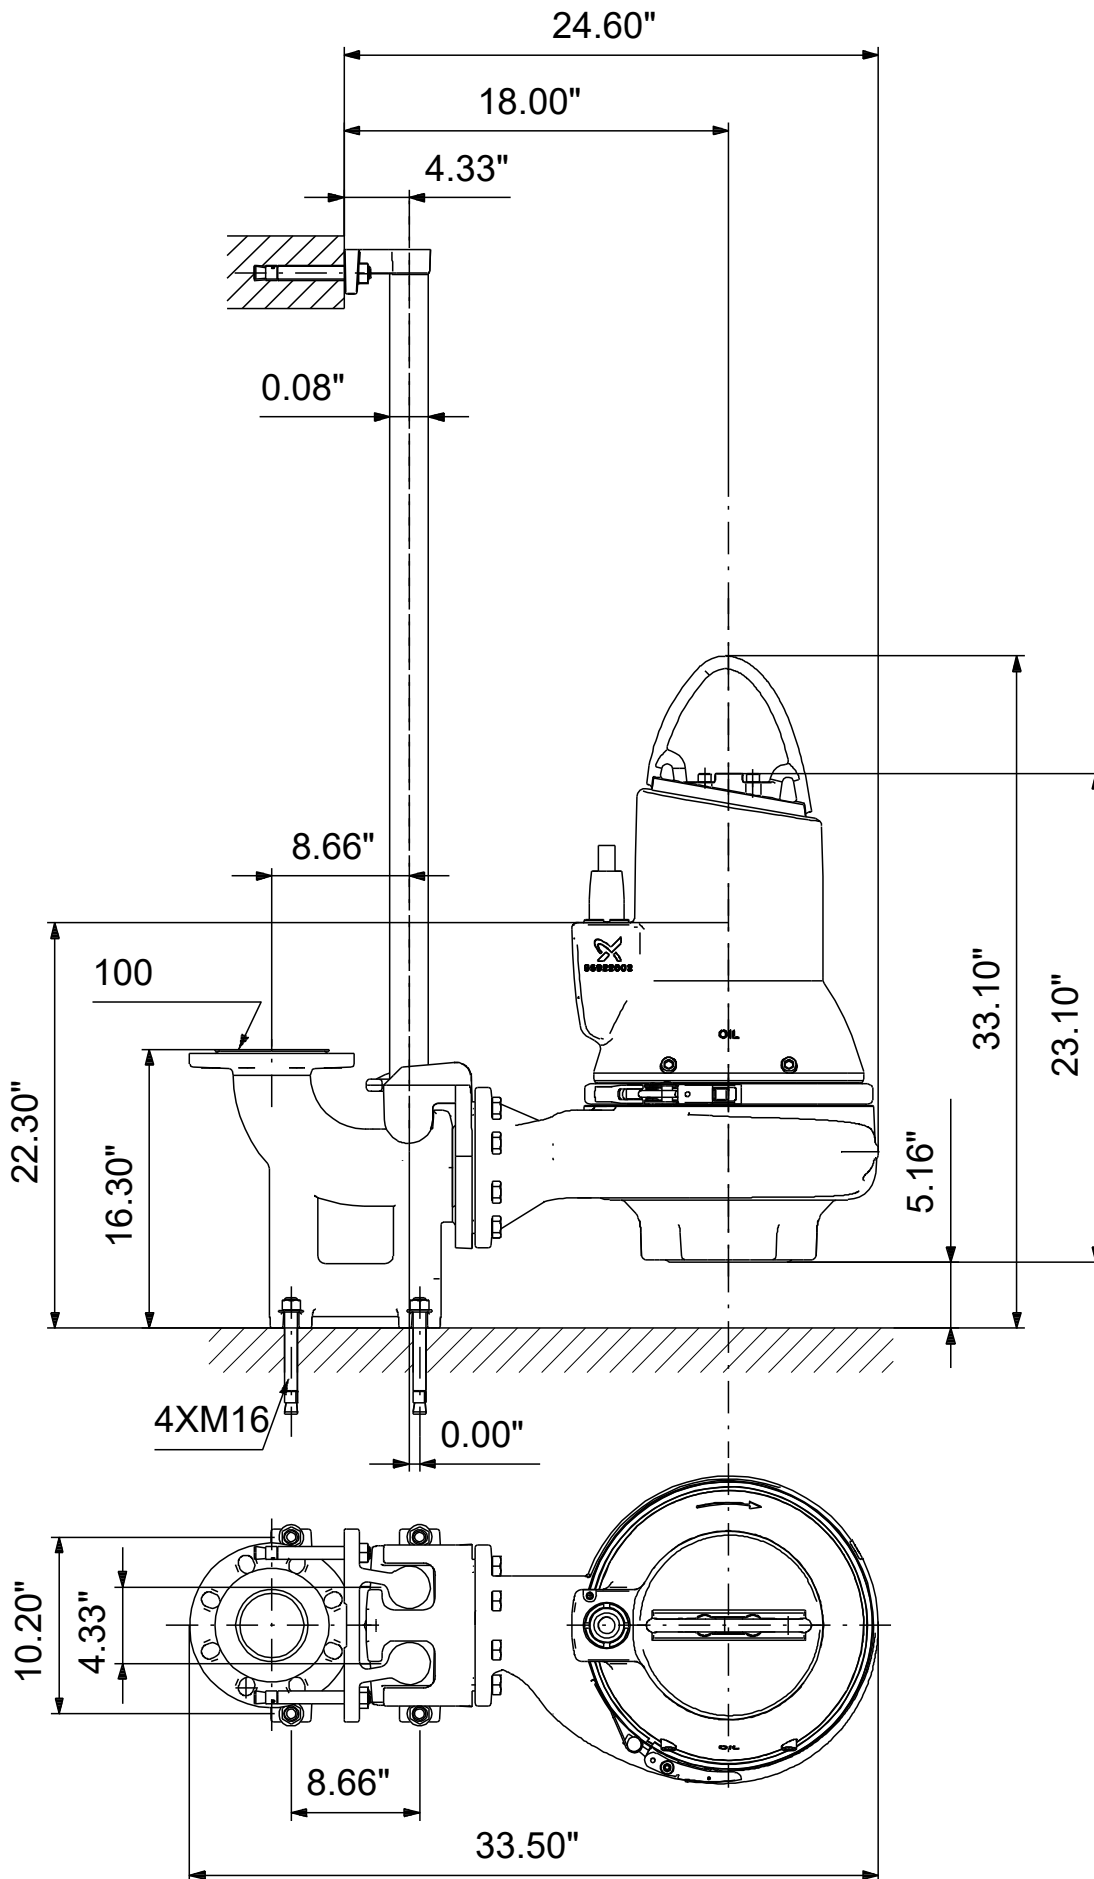

# 99030266 SLV.30.A30 .15.EX.4.61R.C 60 Hz

Note! All units are in [in] unless others are stated.  
Disclaimer: This simplified dimensional drawing does not show all details.

# 99030266 SLV.30.A30 .15.EX.4.61R.C 60 Hz

Note! All units are in [in] unless others are stated  
Disclaimer: This simplified dimensional drawing does not show all details.

99030266 SLV.30.A30 .15.EX.4.61R.C 60 Hz

Note! All units are in [in] unless others are stated.  
Disclaimer: This simplified dimensional drawing does not show all details.