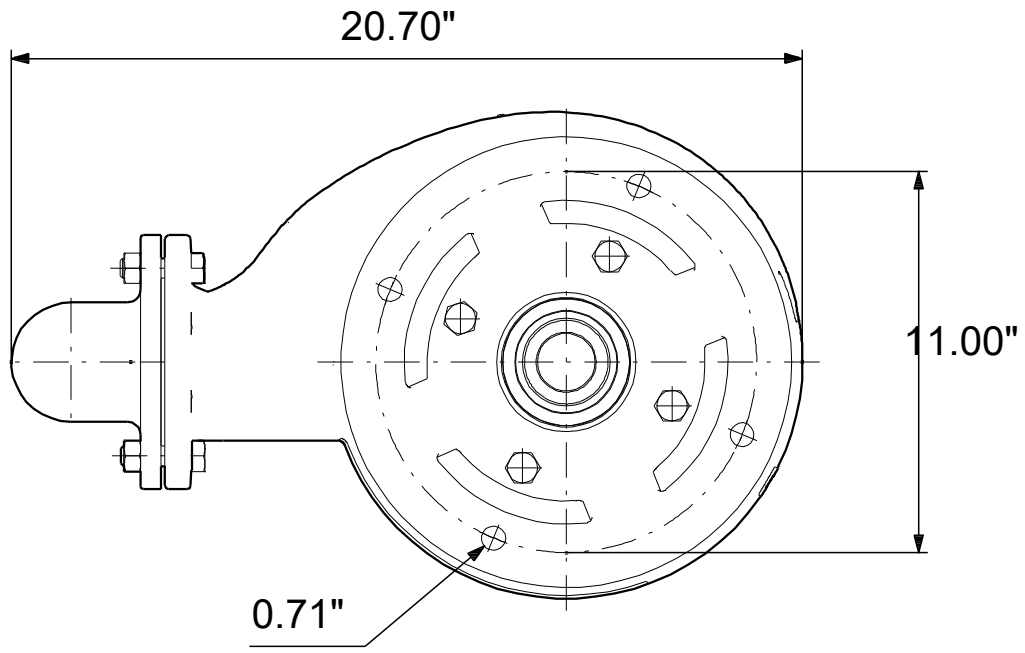

# 99030266 SLV.30.A30 .15.EX.4.61R.C 60 Hz

Note! All units are in [in] unless others are stated.  
Disclaimer: This simplified dimensional drawing does not show all details.

# 99030266 SLV.30.A30 .15.EX.4.61R.C 60 Hz

Note! All units are in [in] unless others are stated  
Disclaimer: This simplified dimensional drawing does not show all details.

99030266 SLV.30.A30 .15.EX.4.61R.C 60 Hz

Note! All units are in [in] unless others are stated.  
Disclaimer: This simplified dimensional drawing does not show all details.