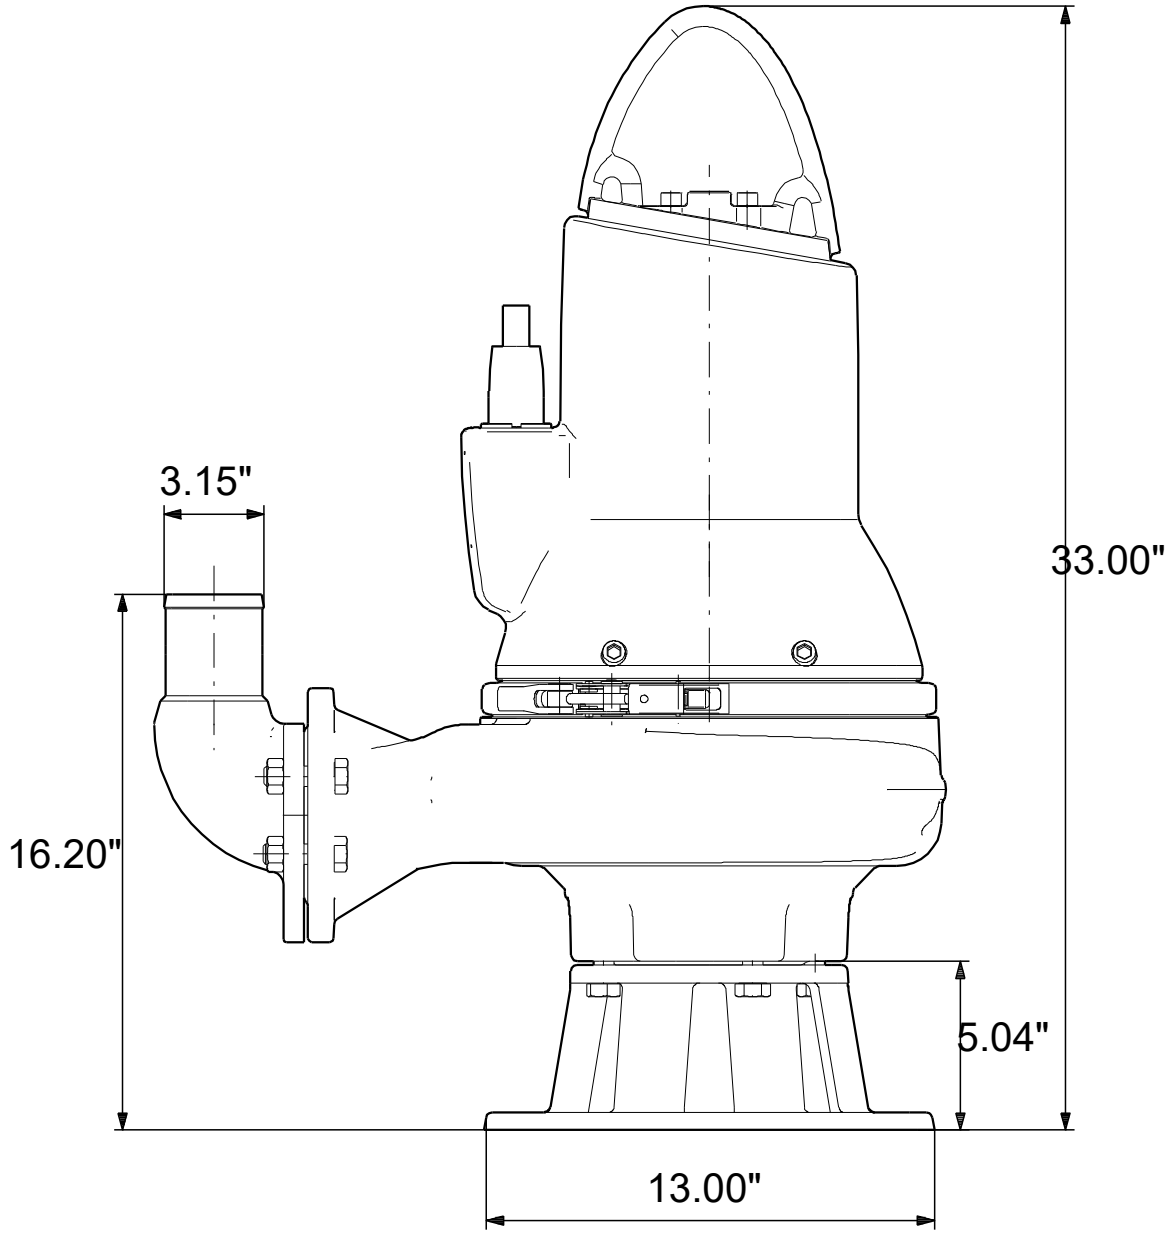

# 99030266 SLV.30.A30 .15.EX.4.61R.C 60 Hz

Note! All units are in [in] unless others are stated.  
Disclaimer: This simplified dimensional drawing does not show all details.

# 99030266 SLV.30.A30 .15.EX.4.61R.C 60 Hz

Note! All units are in [in] unless others are stated  
Disclaimer: This simplified dimensional drawing does not show all details.

99030266 SLV.30.A30 .15.EX.4.61R.C 60 Hz

Note! All units are in [in] unless others are stated.  
Disclaimer: This simplified dimensional drawing does not show all details.