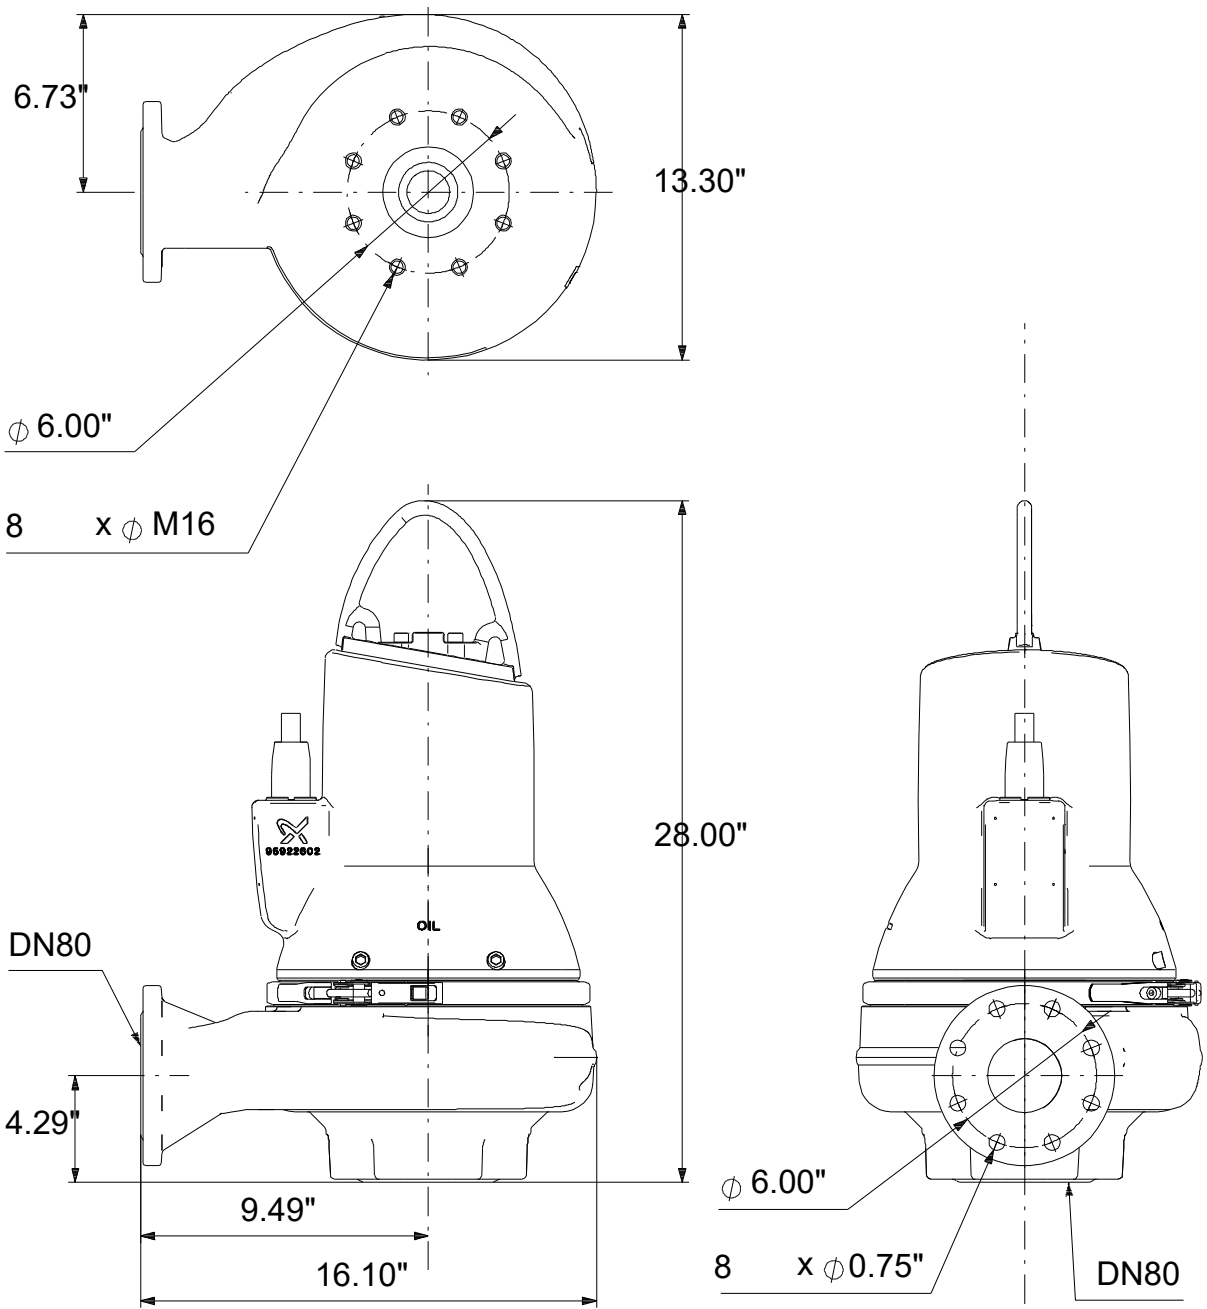

# 99030266 SLV.30.A30 .15.EX.4.61R.C 60 Hz

Note! All units are in [in] unless others are stated.  
Disclaimer: This simplified dimensional drawing does not show all details.

# 99030266 SLV.30.A30 .15.EX.4.61R.C 60 Hz

Note! All units are in [in] unless others are stated  
Disclaimer: This simplified dimensional drawing does not show all details.

99030266 SLV.30.A30 .15.EX.4.61R.C 60 Hz

Note! All units are in [in] unless others are stated.  
Disclaimer: This simplified dimensional drawing does not show all details.