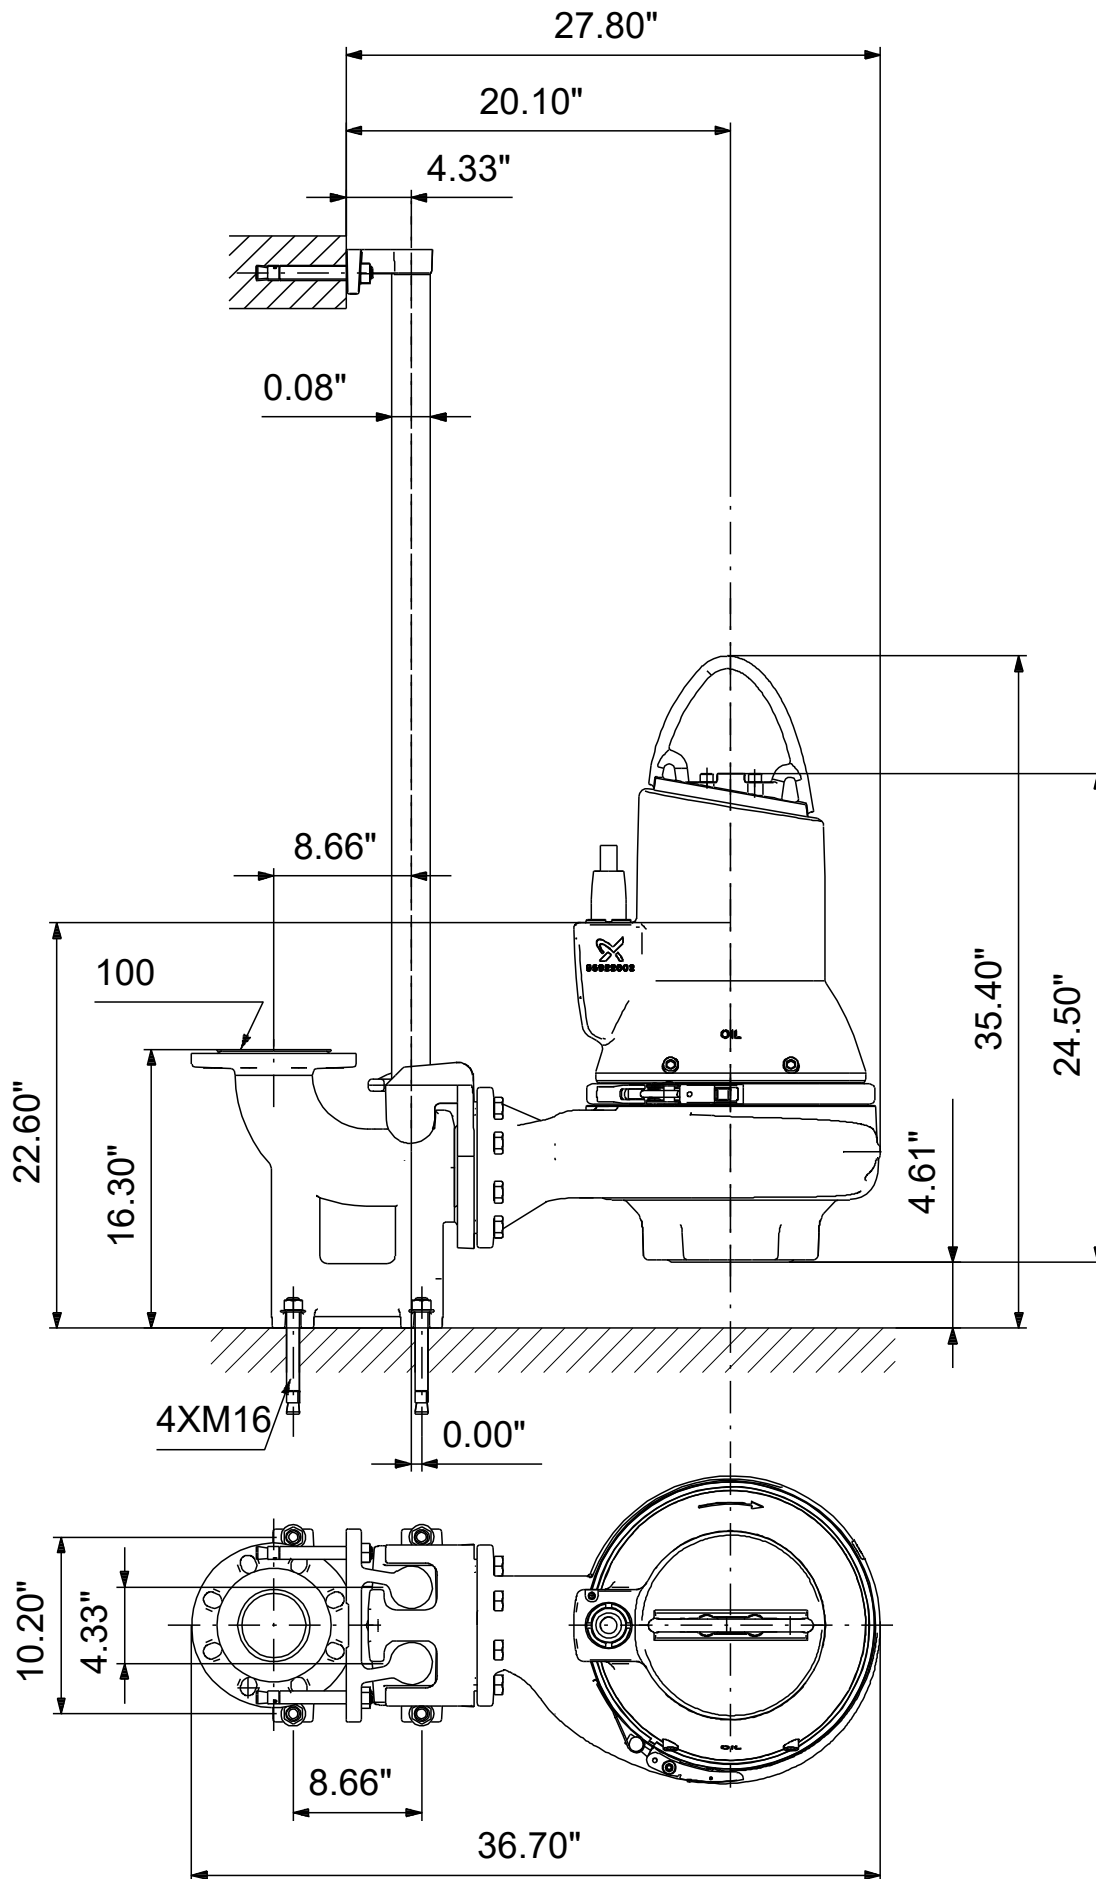

99030265 SLV.30.A30 .150.EX.2.61R.C 60 Hz

Note! All units are in [in] unless others are stated.
Disclaimer: This simplified dimensional drawing does not show all details.

99030265 SLV.30.A30 .150.EX.2.61R.C 60 Hz

Note! All units are in [in] unless others are stated
Disclaimer: This simplified dimensional drawing does not show all details.

99030265 SLV.30.A30 .150.EX.2.61R.C 60 Hz

Note! All units are in [in] unless others are stated.
Disclaimer: This simplified dimensional drawing does not show all details.