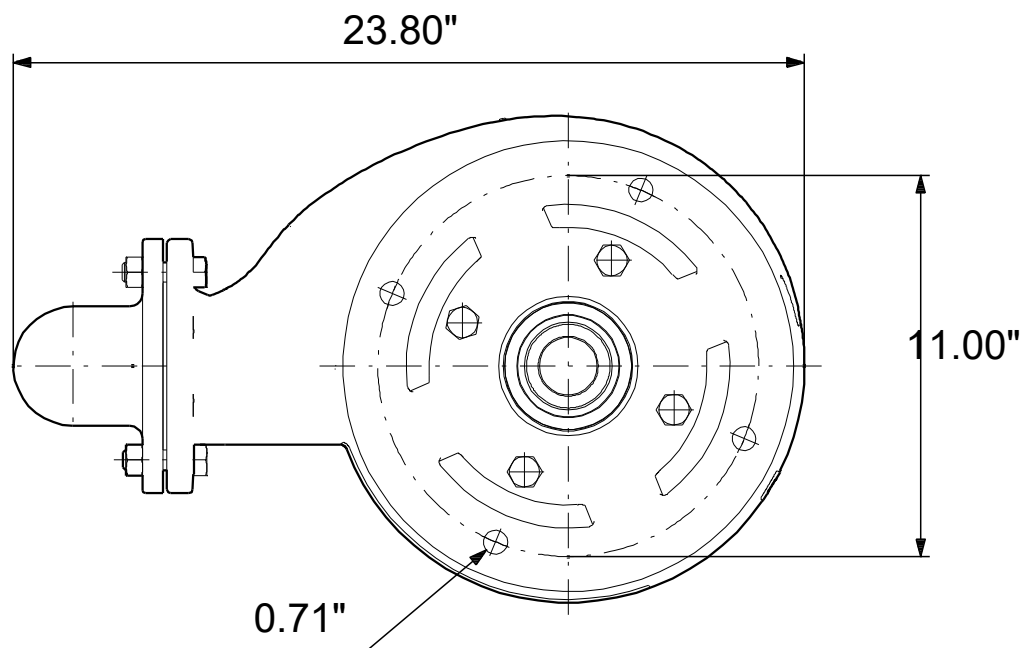

99030265 SLV.30.A30 .150.EX.2.61R.C 60 Hz

Note! All units are in [in] unless others are stated.
Disclaimer: This simplified dimensional drawing does not show all details.

99030265 SLV.30.A30 .150.EX.2.61R.C 60 Hz

Note! All units are in [in] unless others are stated
Disclaimer: This simplified dimensional drawing does not show all details.

99030265 SLV.30.A30 .150.EX.2.61R.C 60 Hz

Note! All units are in [in] unless others are stated.
Disclaimer: This simplified dimensional drawing does not show all details.