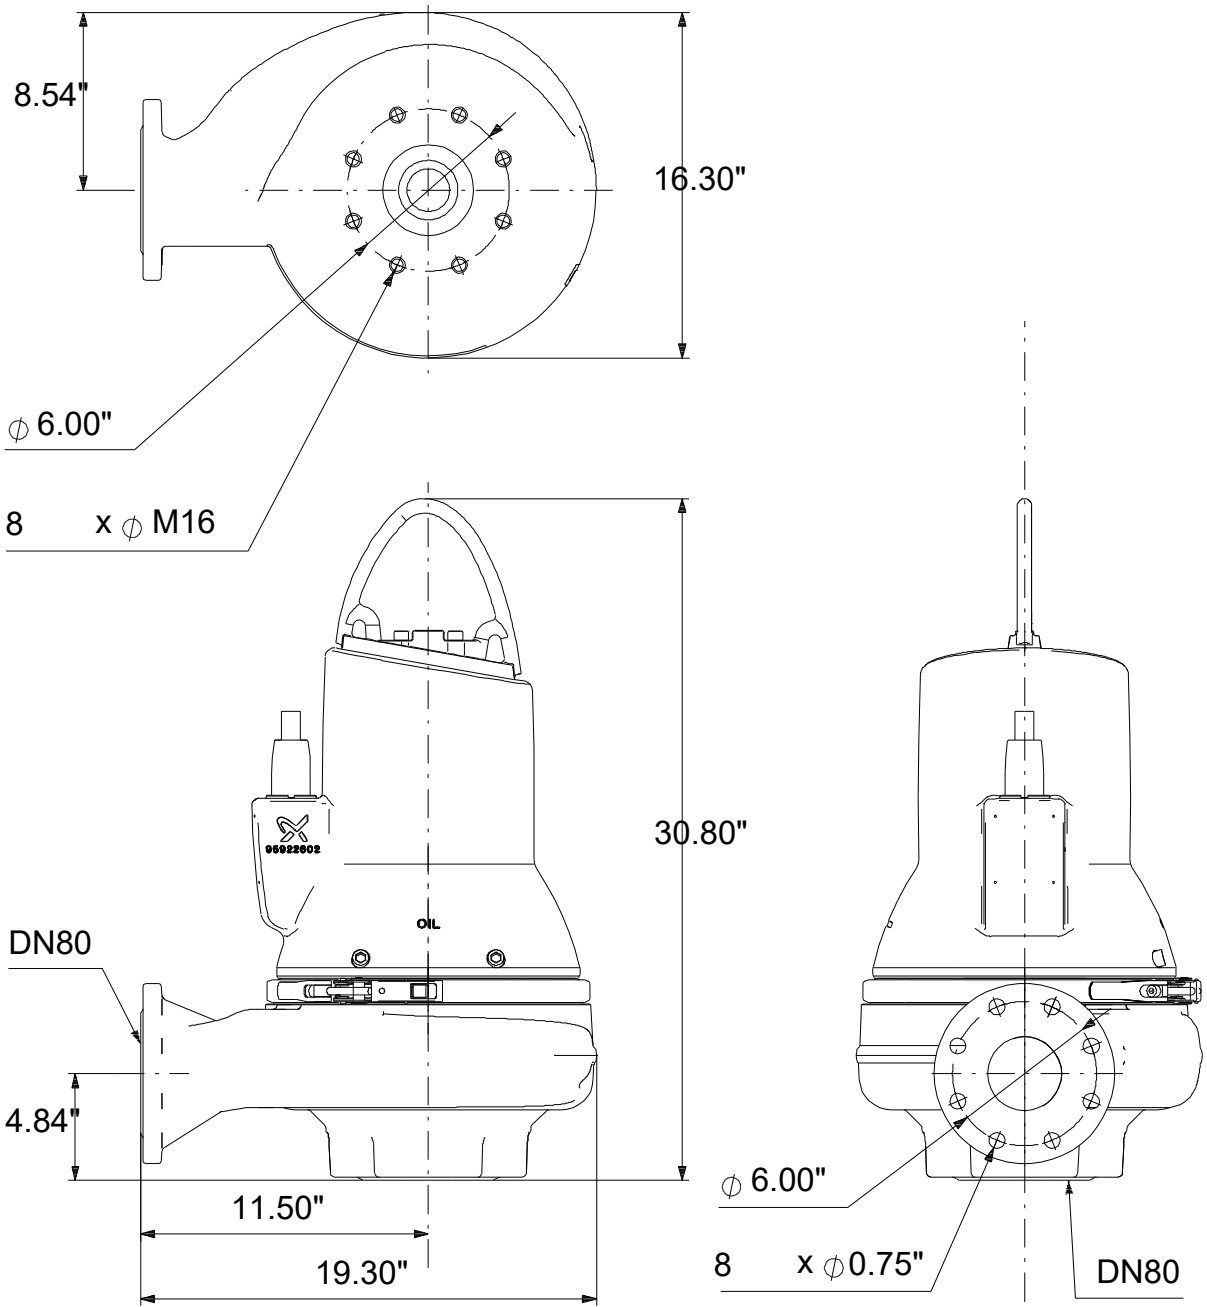

99030265 SLV.30.A30 .150.EX.2.61R.C 60 Hz

Note! All units are in [in] unless others are stated.
Disclaimer: This simplified dimensional drawing does not show all details.

99030265 SLV.30.A30 .150.EX.2.61R.C 60 Hz

Note! All units are in [in] unless others are stated
Disclaimer: This simplified dimensional drawing does not show all details.

99030265 SLV.30.A30 .150.EX.2.61R.C 60 Hz

Note! All units are in [in] unless others are stated.
Disclaimer: This simplified dimensional drawing does not show all details.