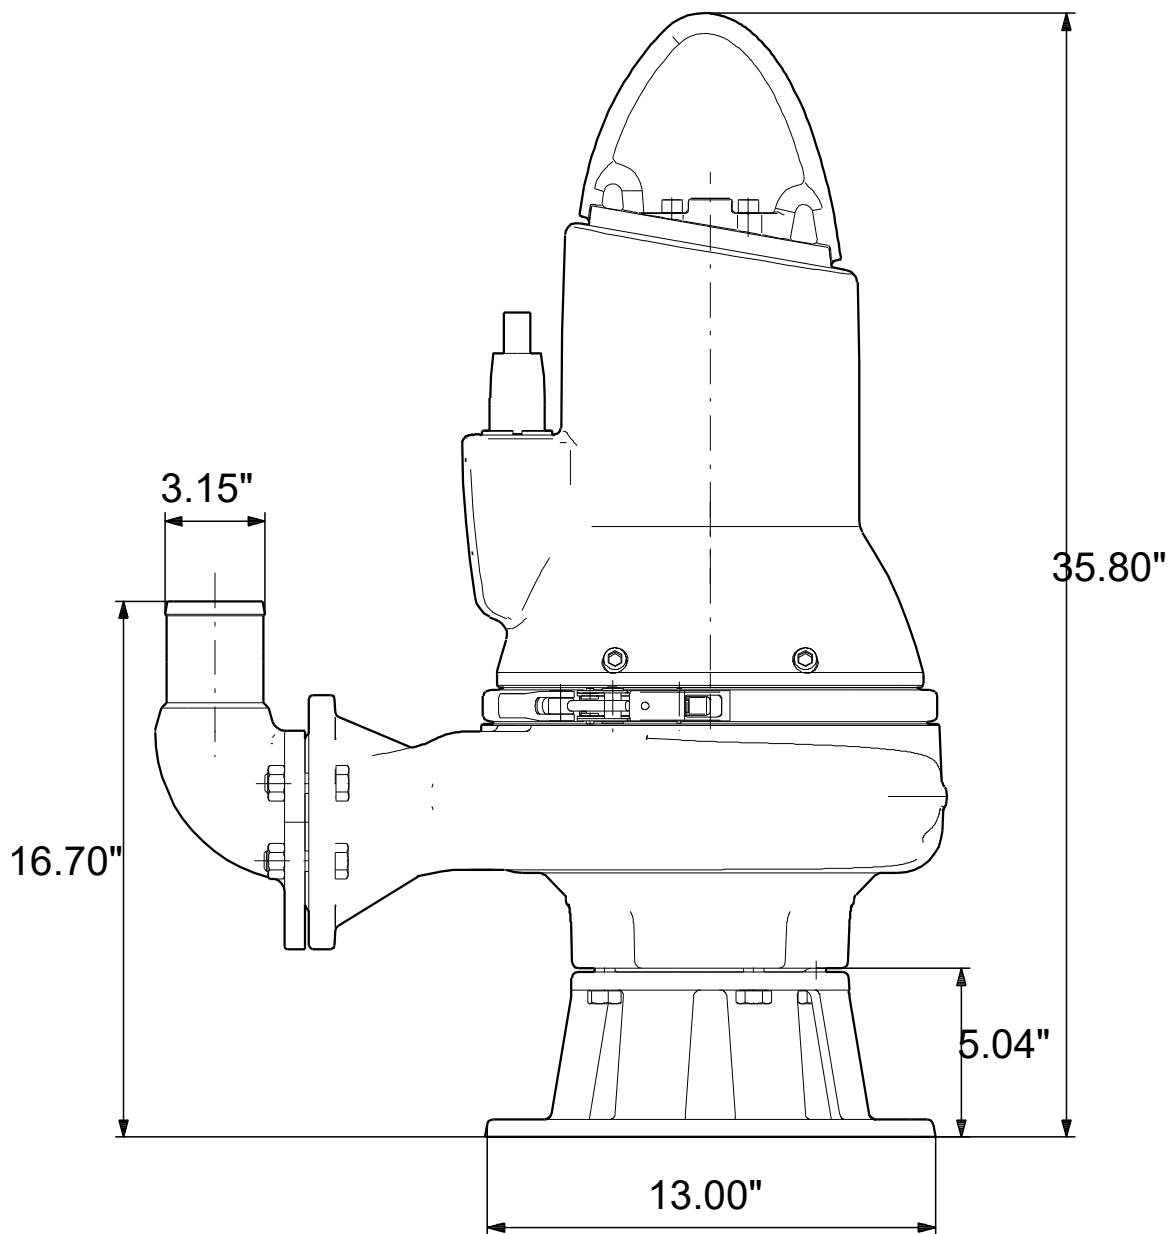

99030265 SLV.30.A30 .150.EX.2.61R.C 60 Hz

Note! All units are in [in] unless others are stated.
Disclaimer: This simplified dimensional drawing does not show all details.

99030265 SLV.30.A30 .150.EX.2.61R.C 60 Hz

Note! All units are in [in] unless others are stated
Disclaimer: This simplified dimensional drawing does not show all details.

99030265 SLV.30.A30 .150.EX.2.61R.C 60 Hz

Note! All units are in [in] unless others are stated.
Disclaimer: This simplified dimensional drawing does not show all details.