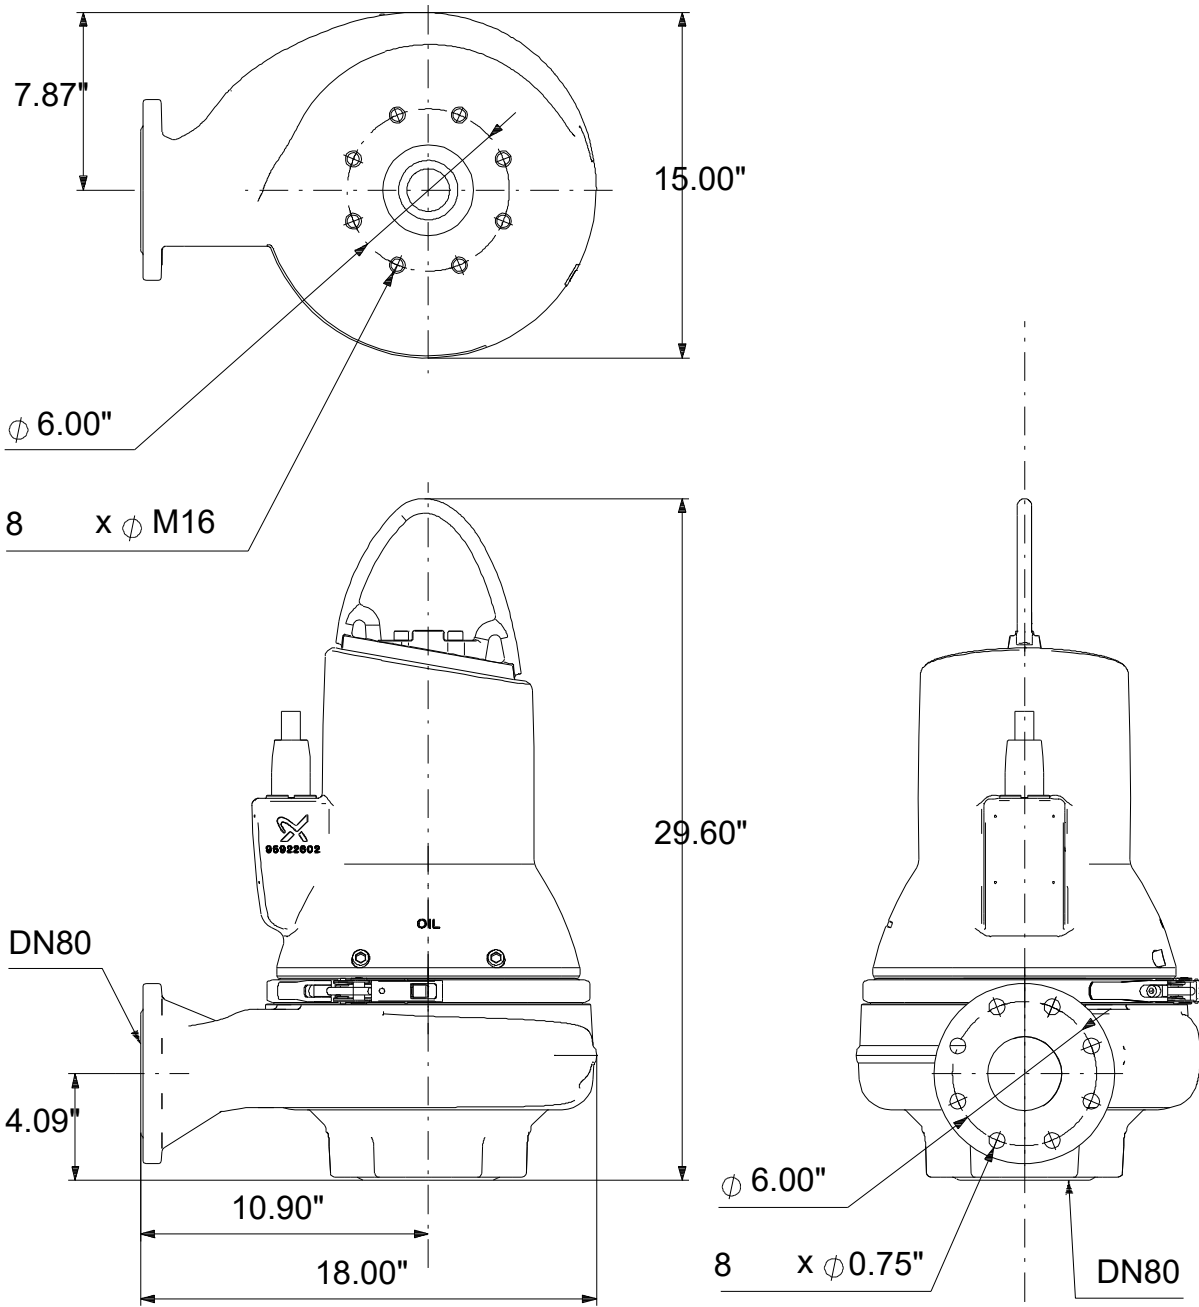

99030263 SLV.30.A30 .100.EX.2.61R.C 60 Hz

Note! All units are in [in] unless others are stated.
Disclaimer: This simplified dimensional drawing does not show all details.

99030263 SLV.30.A30 .100.EX.2.61R.C 60 Hz

Note! All units are in [in] unless others are stated
Disclaimer: This simplified dimensional drawing does not show all details.

99030263 SLV.30.A30 .100.EX.2.61R.C 60 Hz

Note! All units are in [in] unless others are stated.
Disclaimer: This simplified dimensional drawing does not show all details.