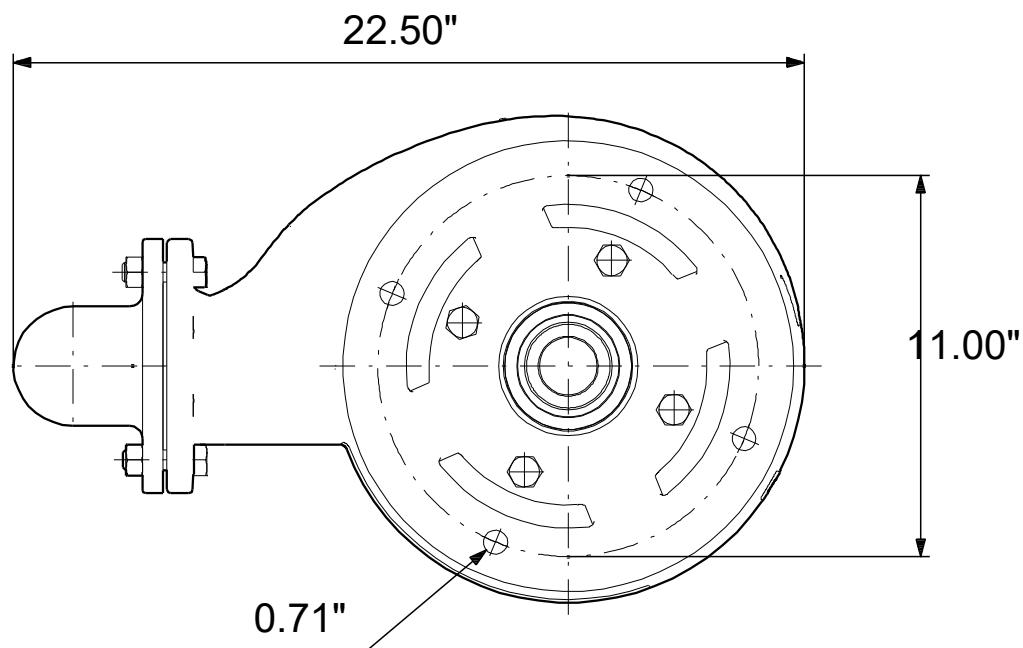

99030263 SLV.30.A30 .100.EX.2.61R.C 60 Hz

Note! All units are in [in] unless others are stated.
Disclaimer: This simplified dimensional drawing does not show all details.

99030263 SLV.30.A30 .100.EX.2.61R.C 60 Hz

Note! All units are in [in] unless others are stated
Disclaimer: This simplified dimensional drawing does not show all details.

99030263 SLV.30.A30 .100.EX.2.61R.C 60 Hz

Note! All units are in [in] unless others are stated.
Disclaimer: This simplified dimensional drawing does not show all details.