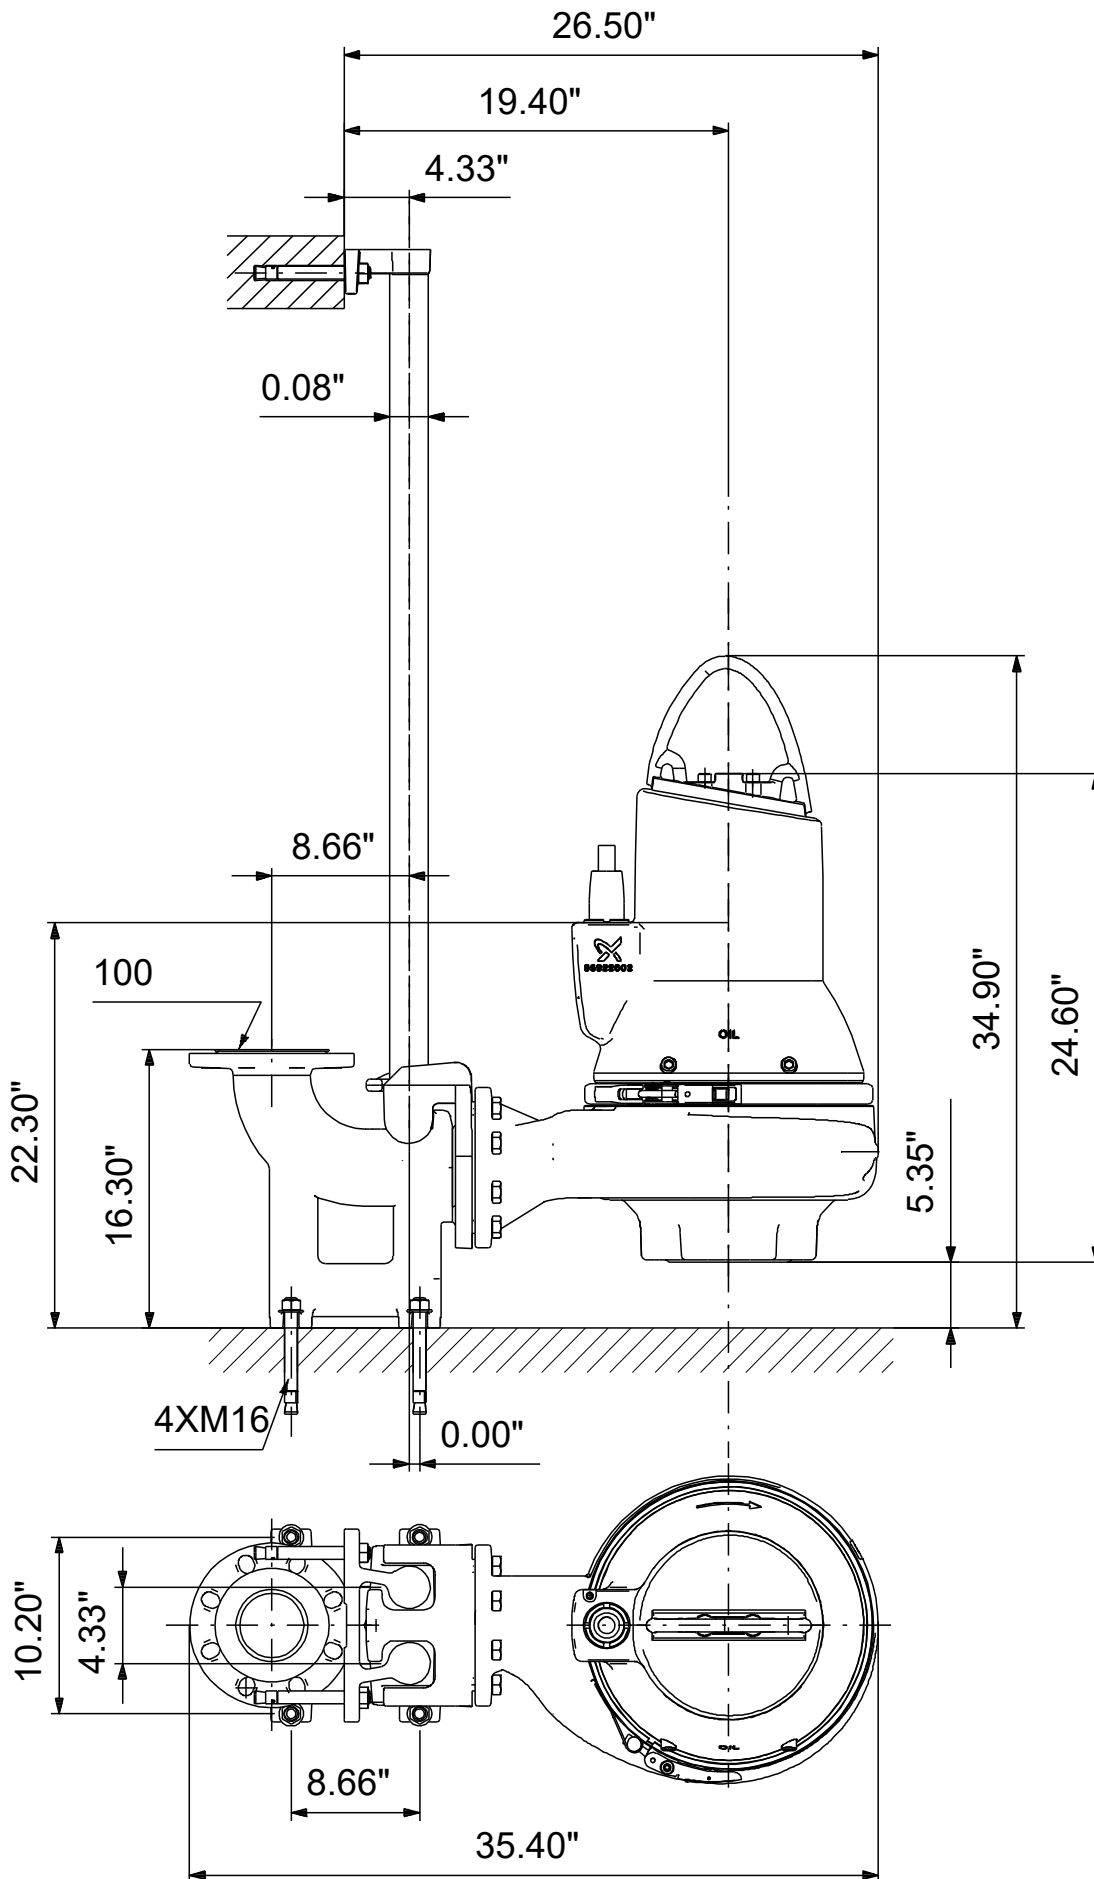

99030263 SLV.30.A30 .100.EX.2.61R.C 60 Hz

Note! All units are in [in] unless others are stated.
Disclaimer: This simplified dimensional drawing does not show all details.

99030263 SLV.30.A30 .100.EX.2.61R.C 60 Hz

Note! All units are in [in] unless others are stated
Disclaimer: This simplified dimensional drawing does not show all details.

99030263 SLV.30.A30 .100.EX.2.61R.C 60 Hz

Note! All units are in [in] unless others are stated.
Disclaimer: This simplified dimensional drawing does not show all details.