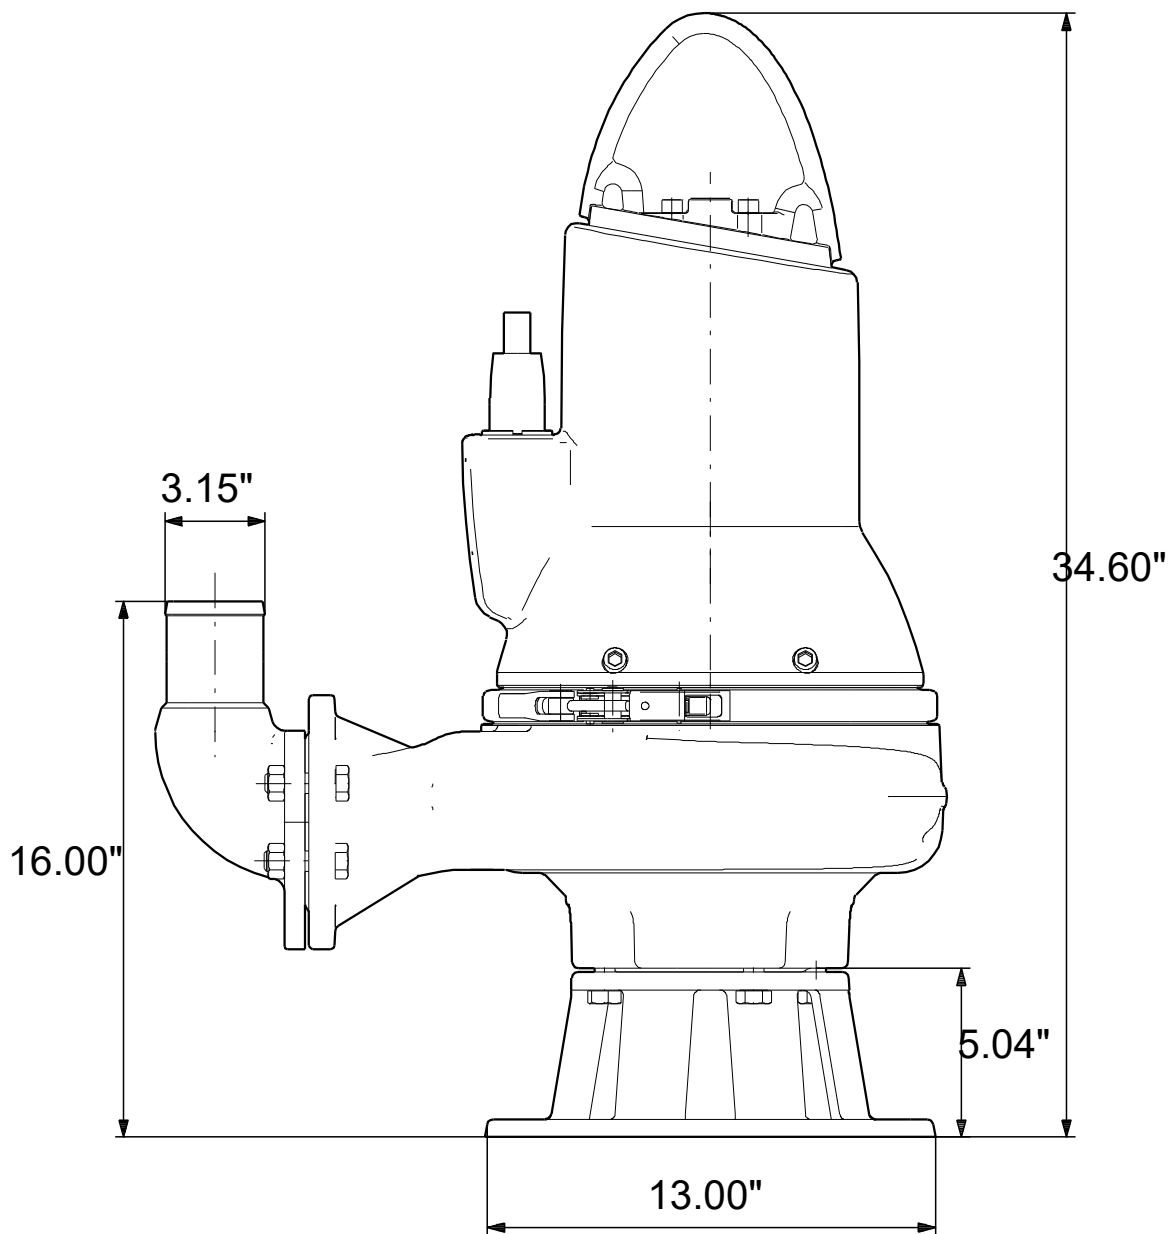

99030263 SLV.30.A30 .100.EX.2.61R.C 60 Hz

Note! All units are in [in] unless others are stated.
Disclaimer: This simplified dimensional drawing does not show all details.

99030263 SLV.30.A30 .100.EX.2.61R.C 60 Hz

Note! All units are in [in] unless others are stated
Disclaimer: This simplified dimensional drawing does not show all details.

99030263 SLV.30.A30 .100.EX.2.61R.C 60 Hz

Note! All units are in [in] unless others are stated.
Disclaimer: This simplified dimensional drawing does not show all details.