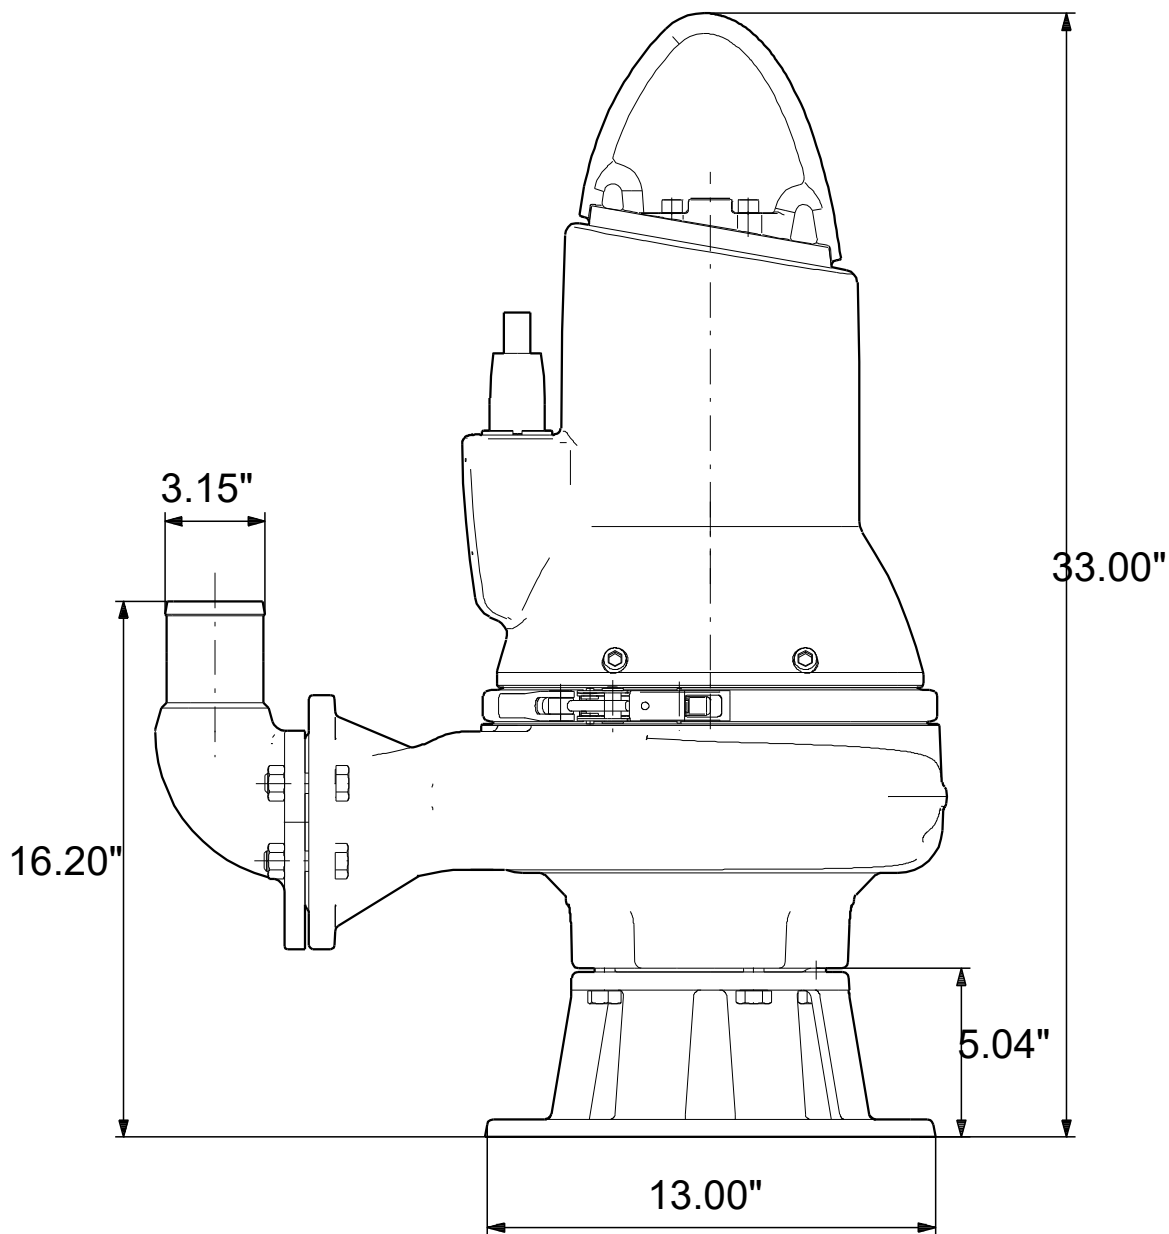

# 99030261 SLV.30.A30 .30.EX.4.61R.C 60 Hz

Note! All units are in [in] unless others are stated.  
Disclaimer: This simplified dimensional drawing does not show all details.

# 99030261 SLV.30.A30 .30.EX.4.61R.C 60 Hz

Note! All units are in [in] unless others are stated  
Disclaimer: This simplified dimensional drawing does not show all details.

99030261 SLV.30.A30 .30.EX.4.61R.C 60 Hz

Note! All units are in [in] unless others are stated.  
Disclaimer: This simplified dimensional drawing does not show all details.