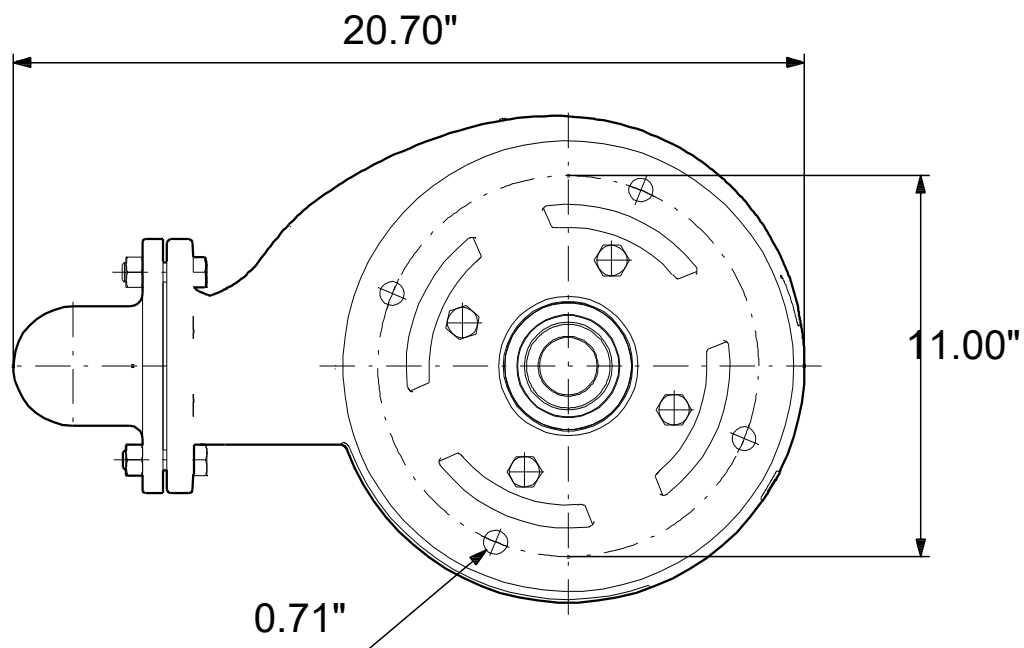

# 99030261 SLV.30.A30 .30.EX.4.61R.C 60 Hz

Note! All units are in [in] unless others are stated.  
Disclaimer: This simplified dimensional drawing does not show all details.

# 99030261 SLV.30.A30 .30.EX.4.61R.C 60 Hz

Note! All units are in [in] unless others are stated  
Disclaimer: This simplified dimensional drawing does not show all details.

99030261 SLV.30.A30 .30.EX.4.61R.C 60 Hz

Note! All units are in [in] unless others are stated.  
Disclaimer: This simplified dimensional drawing does not show all details.