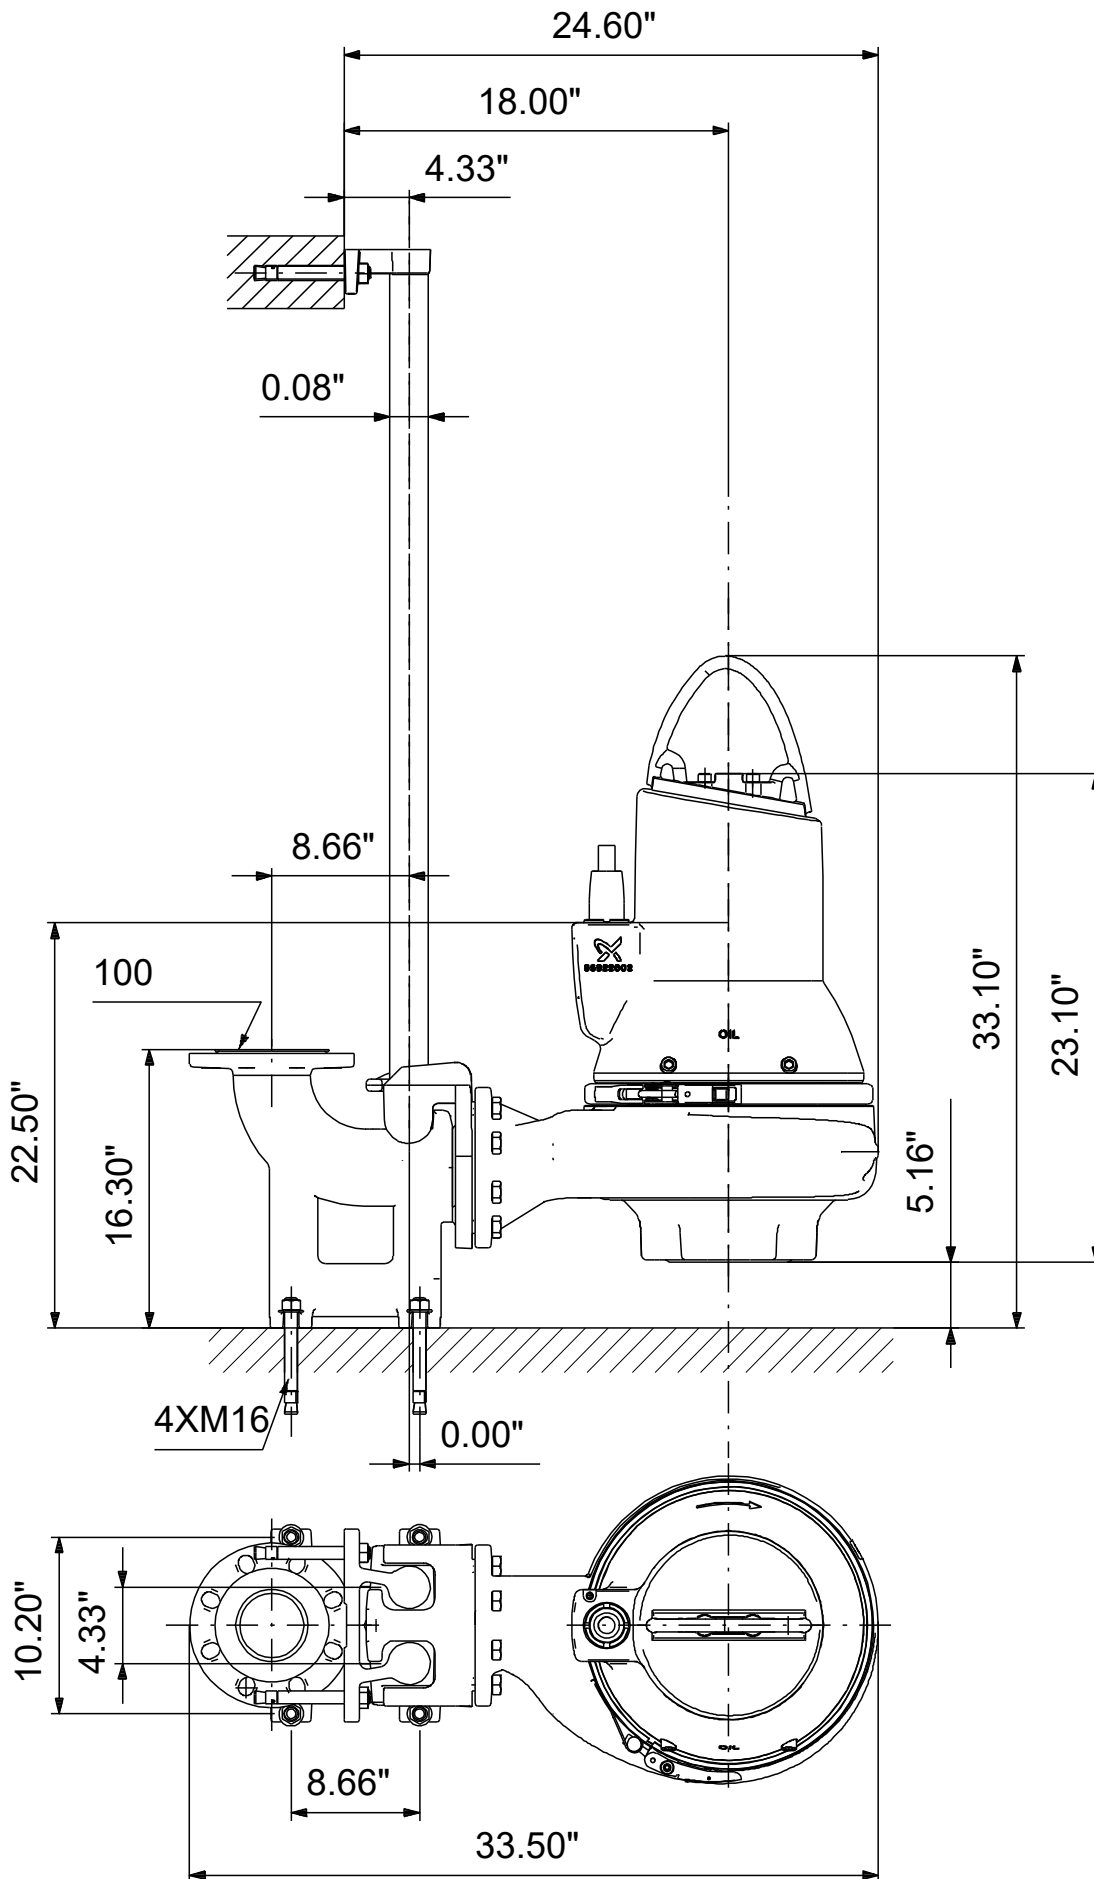

# 99030261 SLV.30.A30 .30.EX.4.61R.C 60 Hz

Note! All units are in [in] unless others are stated.  
Disclaimer: This simplified dimensional drawing does not show all details.

# 99030261 SLV.30.A30 .30.EX.4.61R.C 60 Hz

Note! All units are in [in] unless others are stated  
Disclaimer: This simplified dimensional drawing does not show all details.

99030261 SLV.30.A30 .30.EX.4.61R.C 60 Hz

Note! All units are in [in] unless others are stated.  
Disclaimer: This simplified dimensional drawing does not show all details.