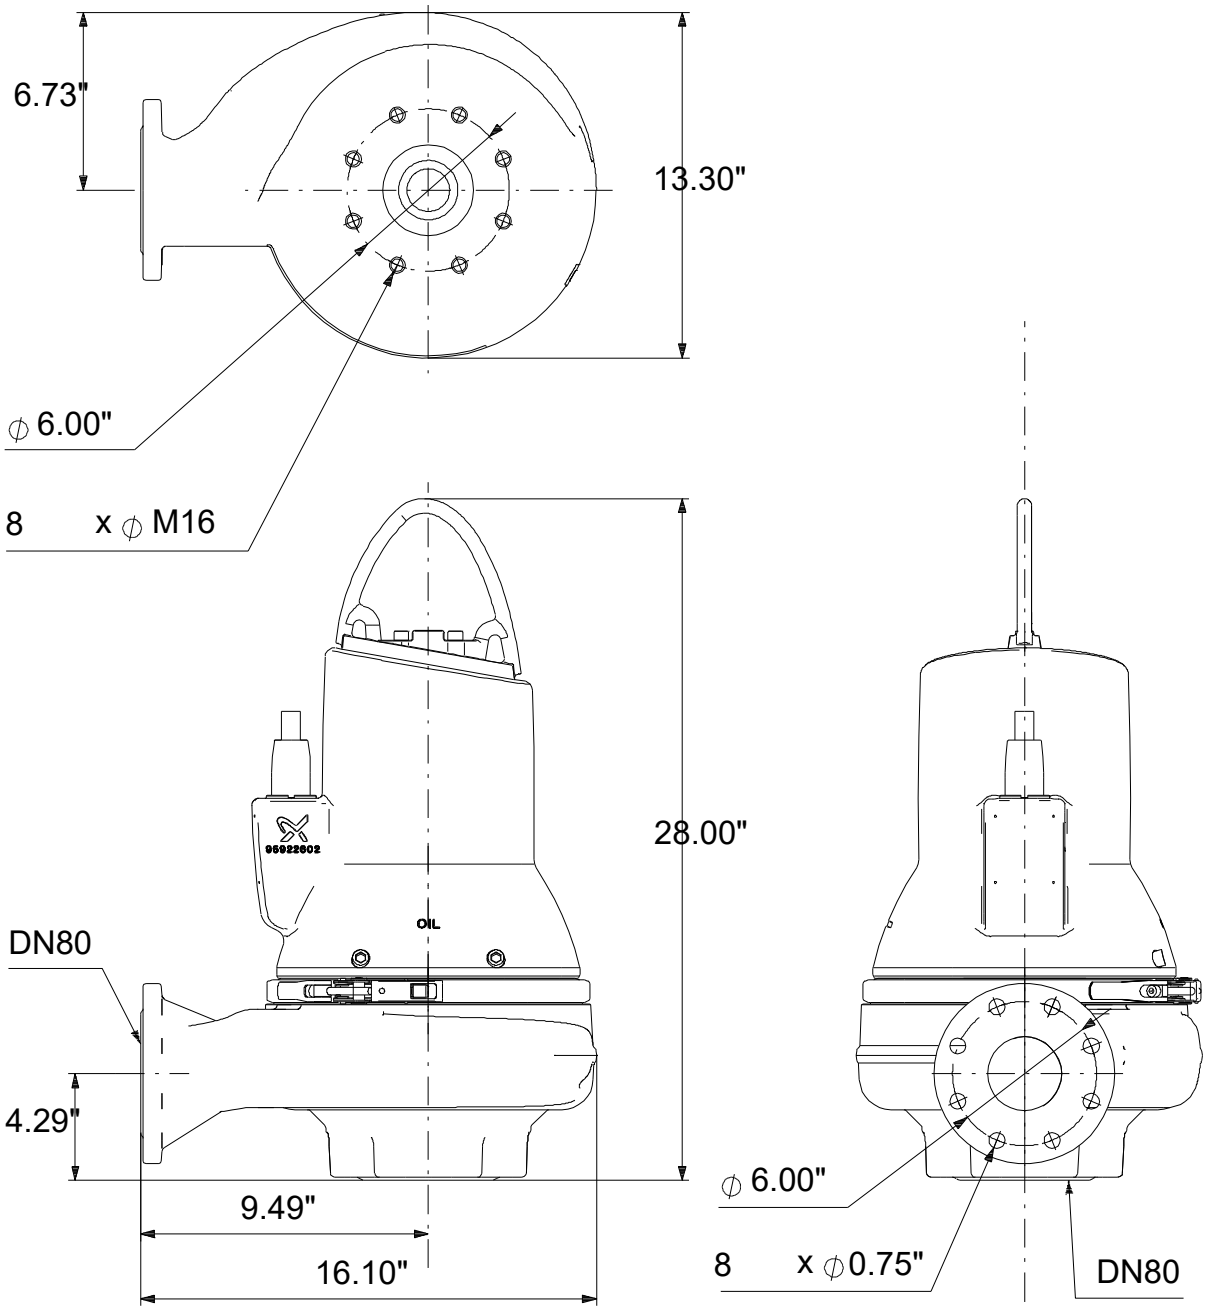

# 99030261 SLV.30.A30 .30.EX.4.61R.C 60 Hz

Note! All units are in [in] unless others are stated.  
Disclaimer: This simplified dimensional drawing does not show all details.

# 99030261 SLV.30.A30 .30.EX.4.61R.C 60 Hz

Note! All units are in [in] unless others are stated  
Disclaimer: This simplified dimensional drawing does not show all details.

99030261 SLV.30.A30 .30.EX.4.61R.C 60 Hz

Note! All units are in [in] unless others are stated.  
Disclaimer: This simplified dimensional drawing does not show all details.