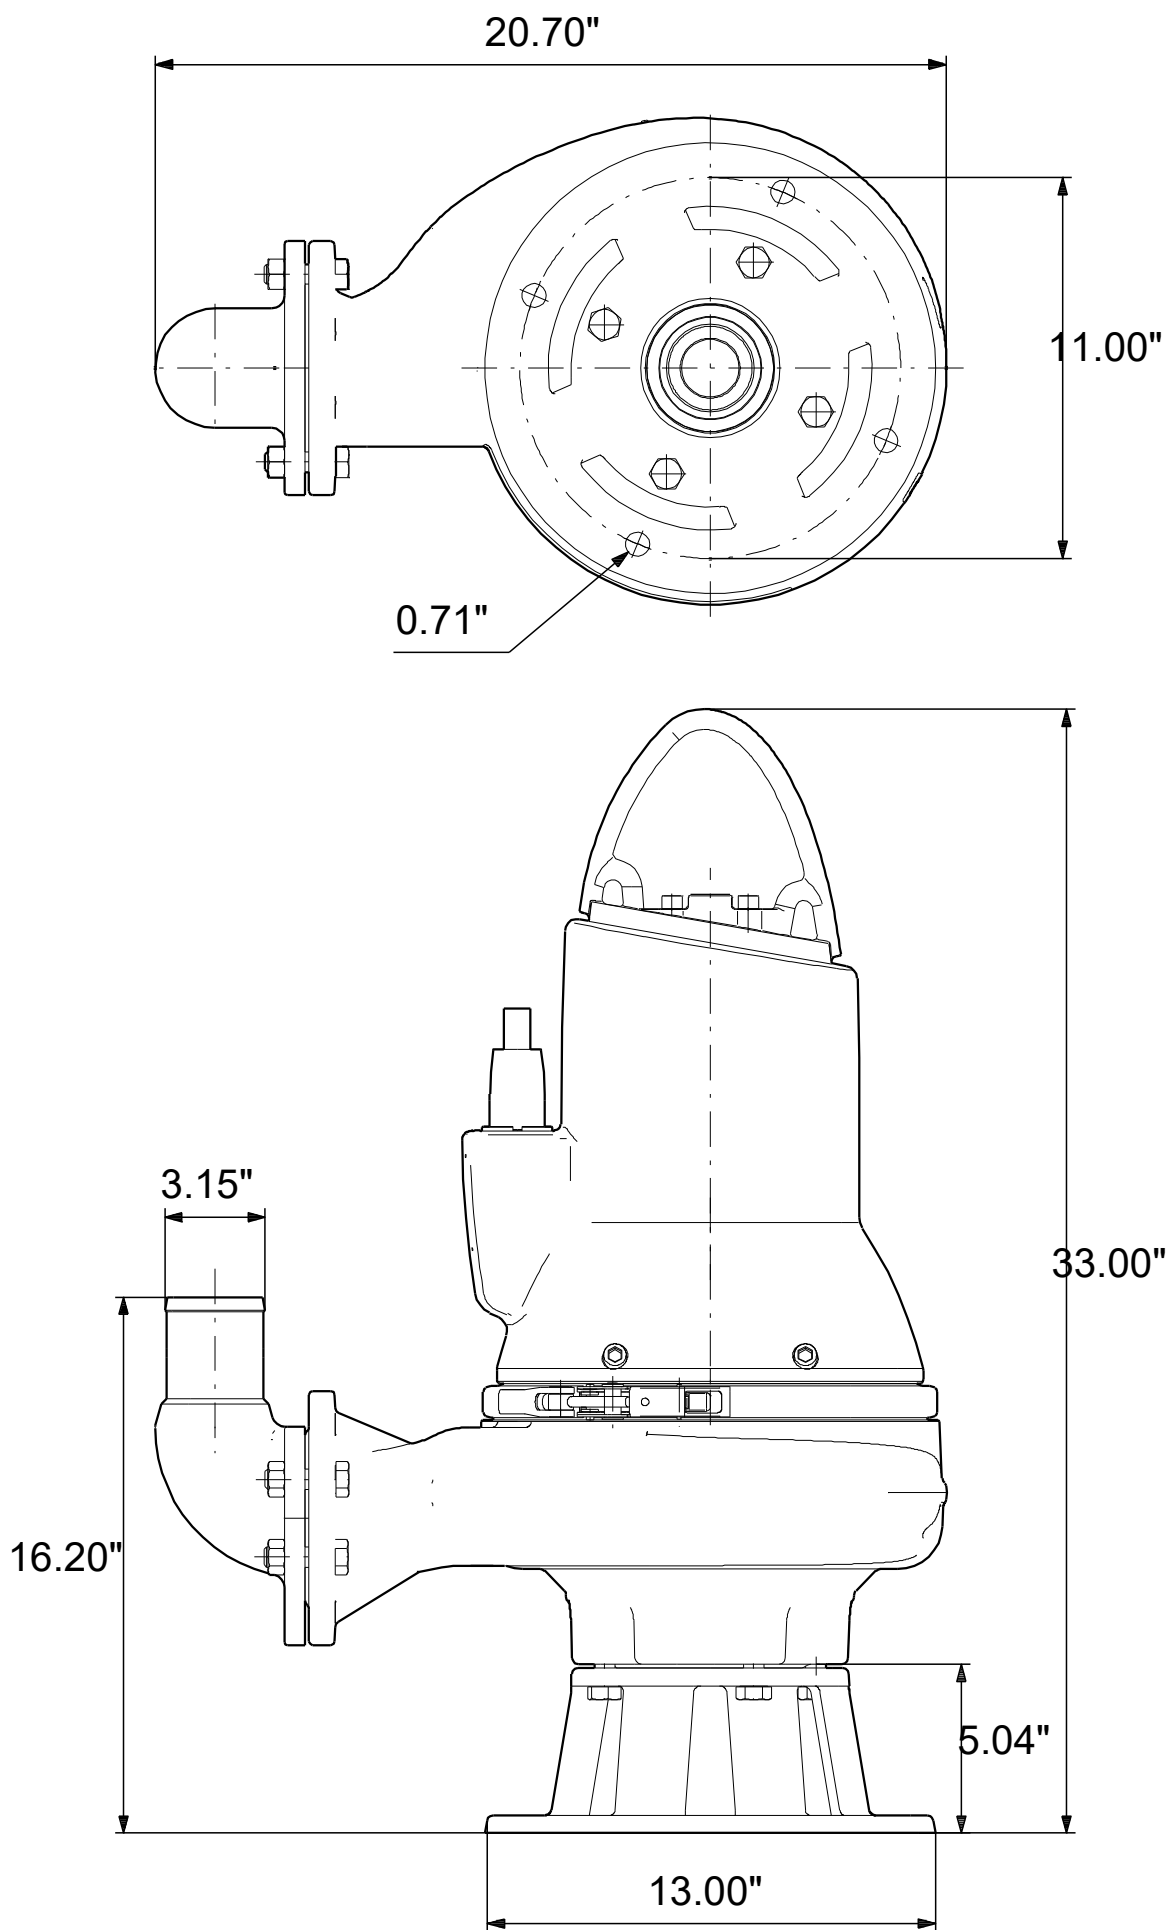

99030260 SLV.30.A30 .20.EX.4.61R.C 60 Hz

Note! All units are in [in] unless others are stated.
Disclaimer: This simplified dimensional drawing does not show all details.

99030260 SLV.30.A30 .20.EX.4.61R.C 60 Hz

Note! All units are in [in] unless others are stated
Disclaimer: This simplified dimensional drawing does not show all details.

99030260 SLV.30.A30 .20.EX.4.61R.C 60 Hz

Note! All units are in [in] unless others are stated.
Disclaimer: This simplified dimensional drawing does not show all details.