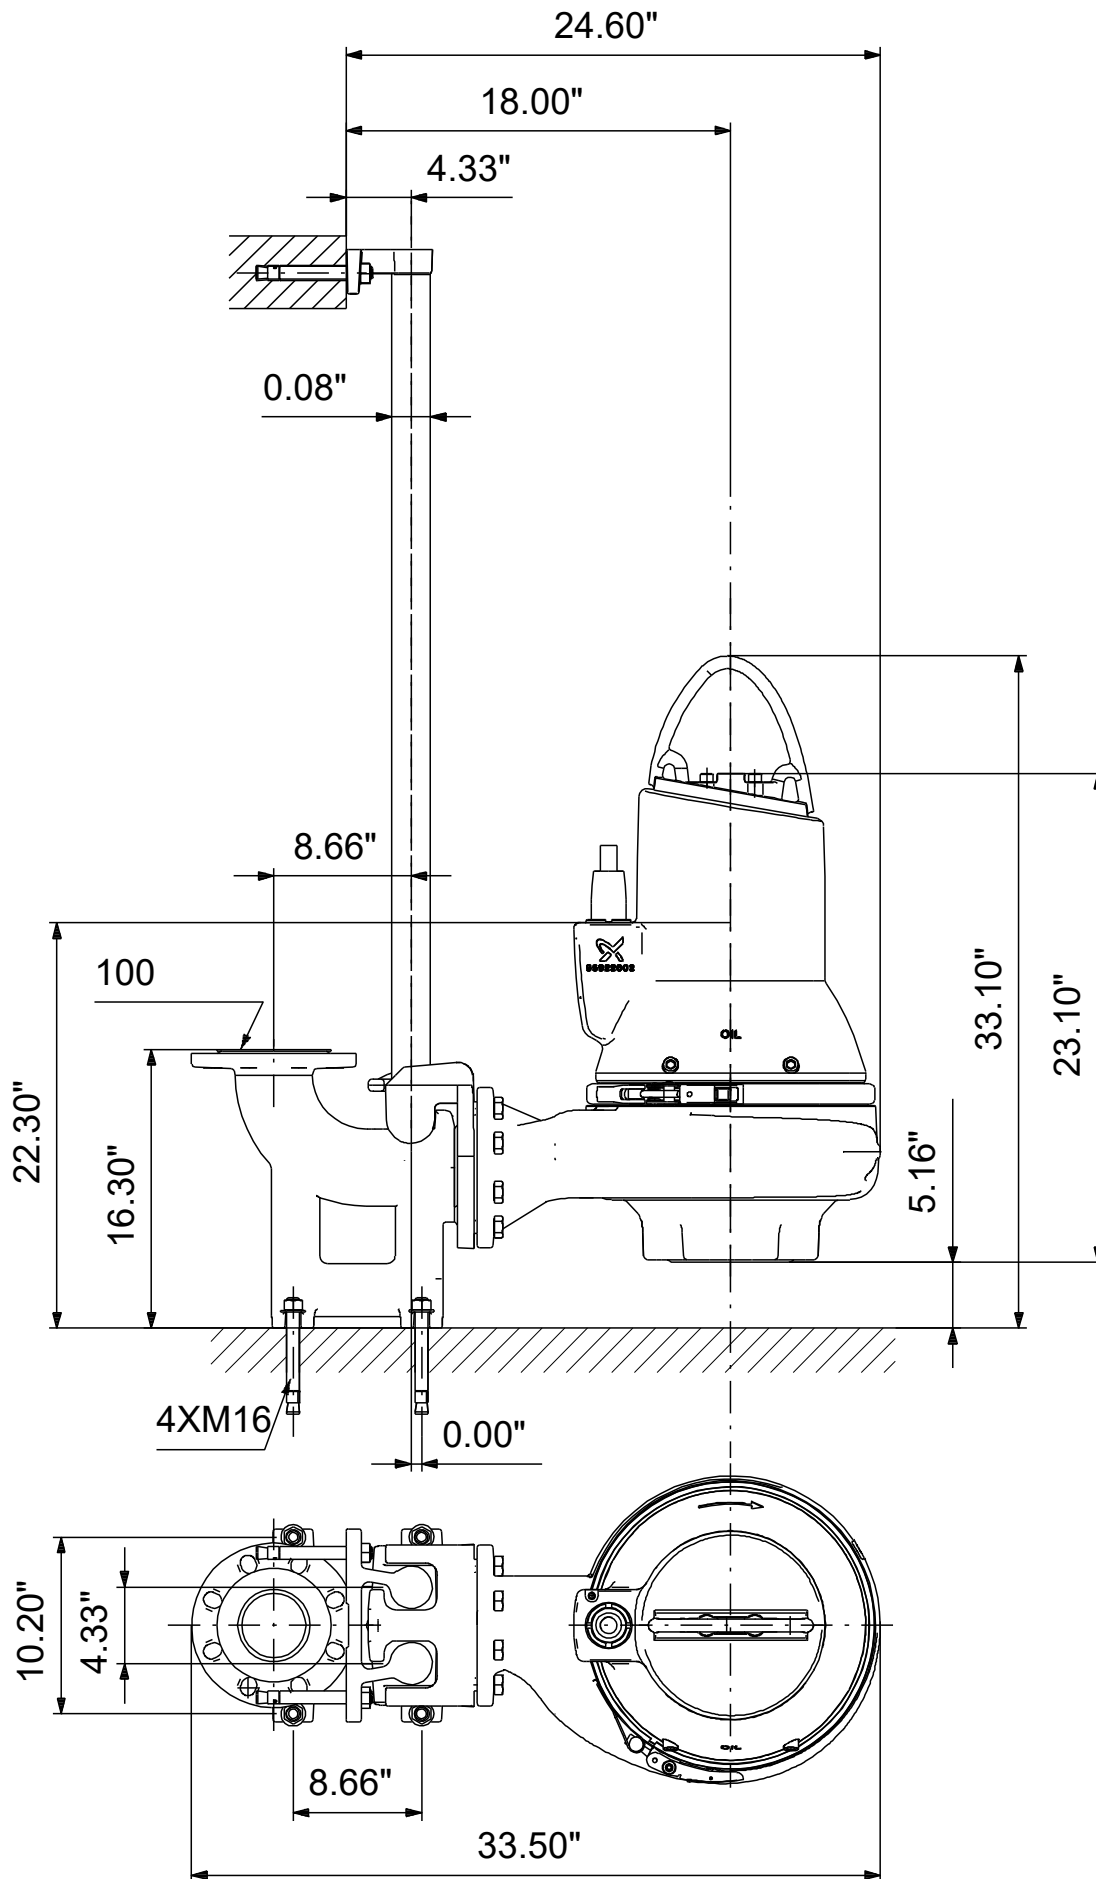

99030260 SLV.30.A30 .20.EX.4.61R.C 60 Hz

Note! All units are in [in] unless others are stated.
Disclaimer: This simplified dimensional drawing does not show all details.

99030260 SLV.30.A30 .20.EX.4.61R.C 60 Hz

Note! All units are in [in] unless others are stated
Disclaimer: This simplified dimensional drawing does not show all details.

99030260 SLV.30.A30 .20.EX.4.61R.C 60 Hz

Note! All units are in [in] unless others are stated.
Disclaimer: This simplified dimensional drawing does not show all details.