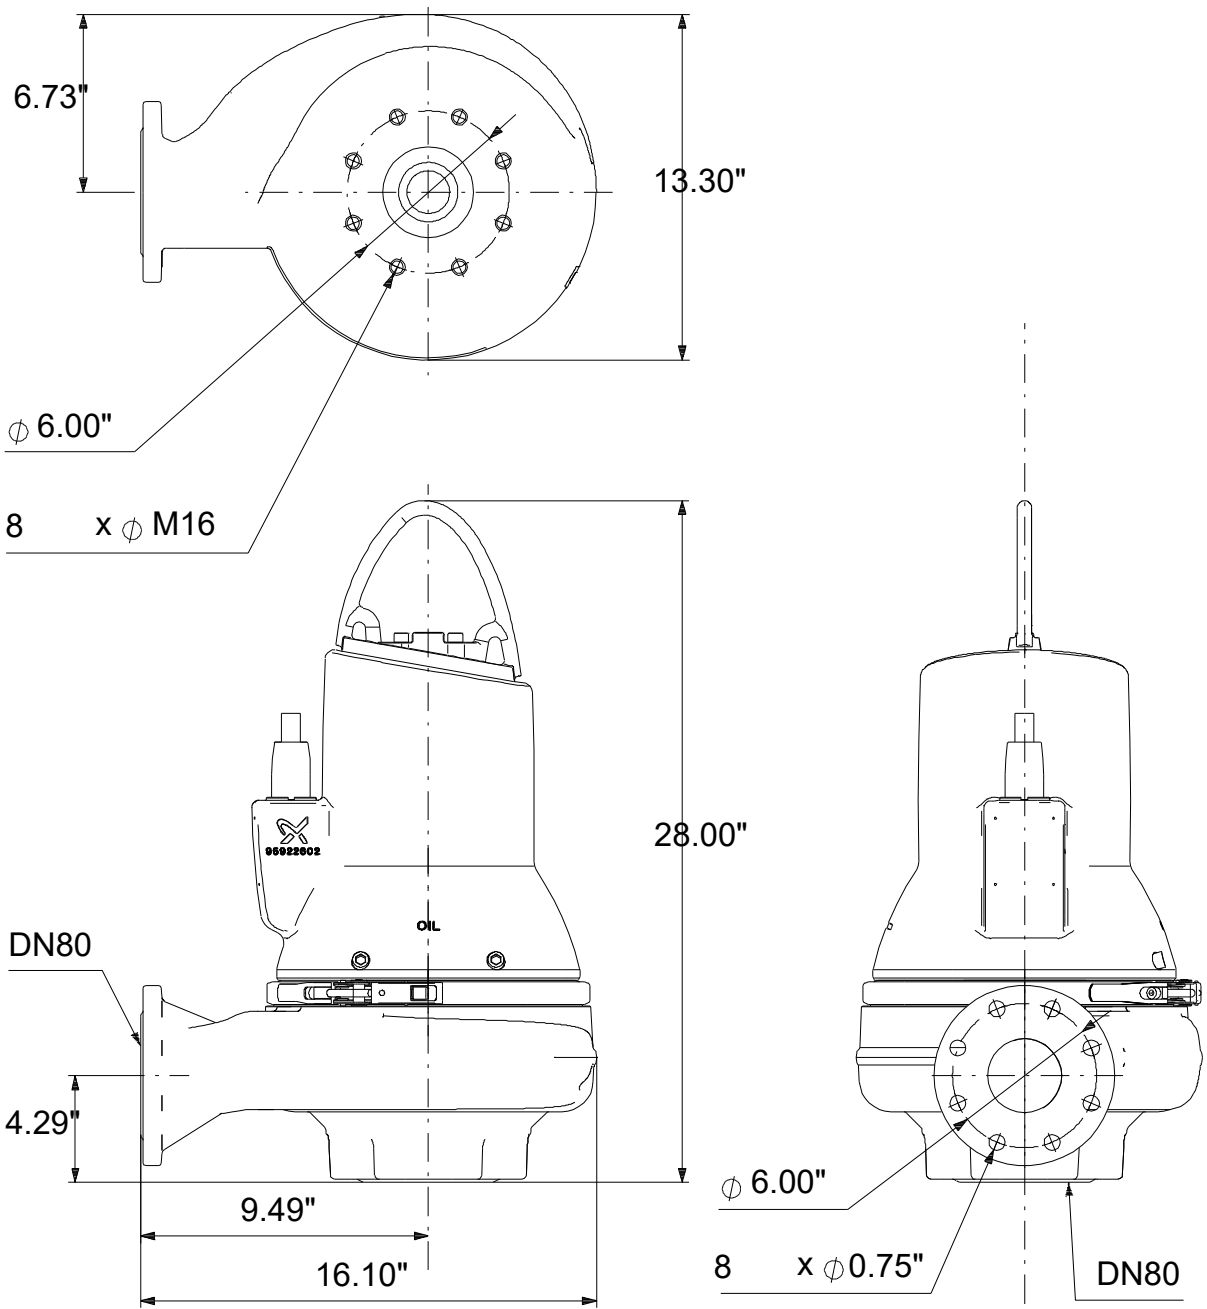

99030260 SLV.30.A30 .20.EX.4.61R.C 60 Hz

Note! All units are in [in] unless others are stated.
Disclaimer: This simplified dimensional drawing does not show all details.

99030260 SLV.30.A30 .20.EX.4.61R.C 60 Hz

Note! All units are in [in] unless others are stated
Disclaimer: This simplified dimensional drawing does not show all details.

99030260 SLV.30.A30 .20.EX.4.61R.C 60 Hz

Note! All units are in [in] unless others are stated.
Disclaimer: This simplified dimensional drawing does not show all details.